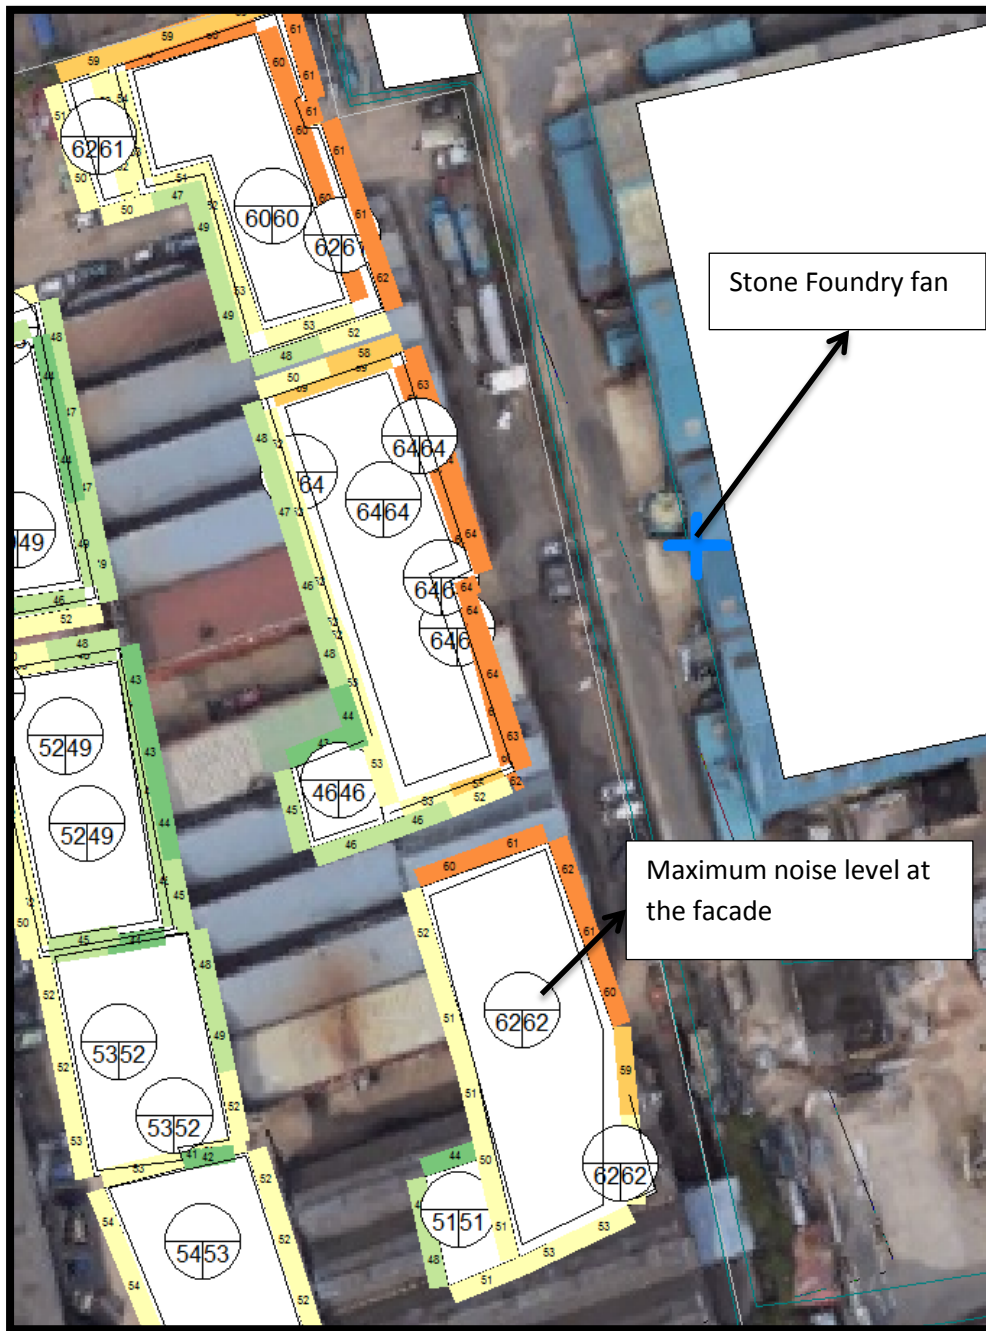

Stone Foundry fan

49.6

Stone Foundry fan

Maximum noise level at the facade