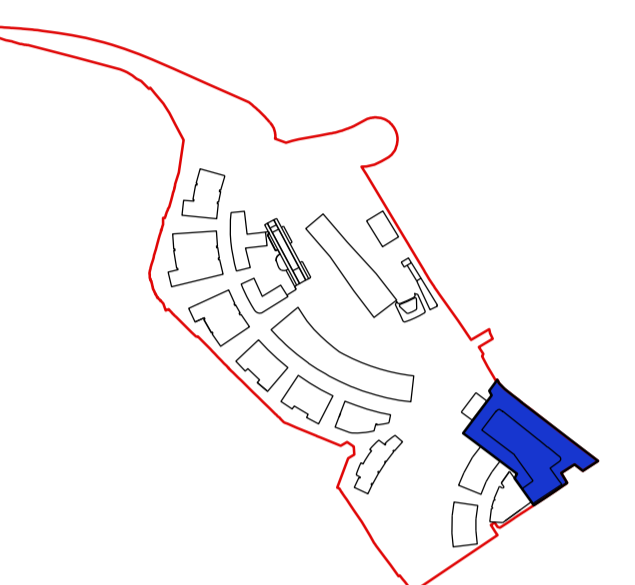

General Notes

1. **Key**
2. Thameside West planning application boundary
   - Detailed and Outline application boundary

Key Plan