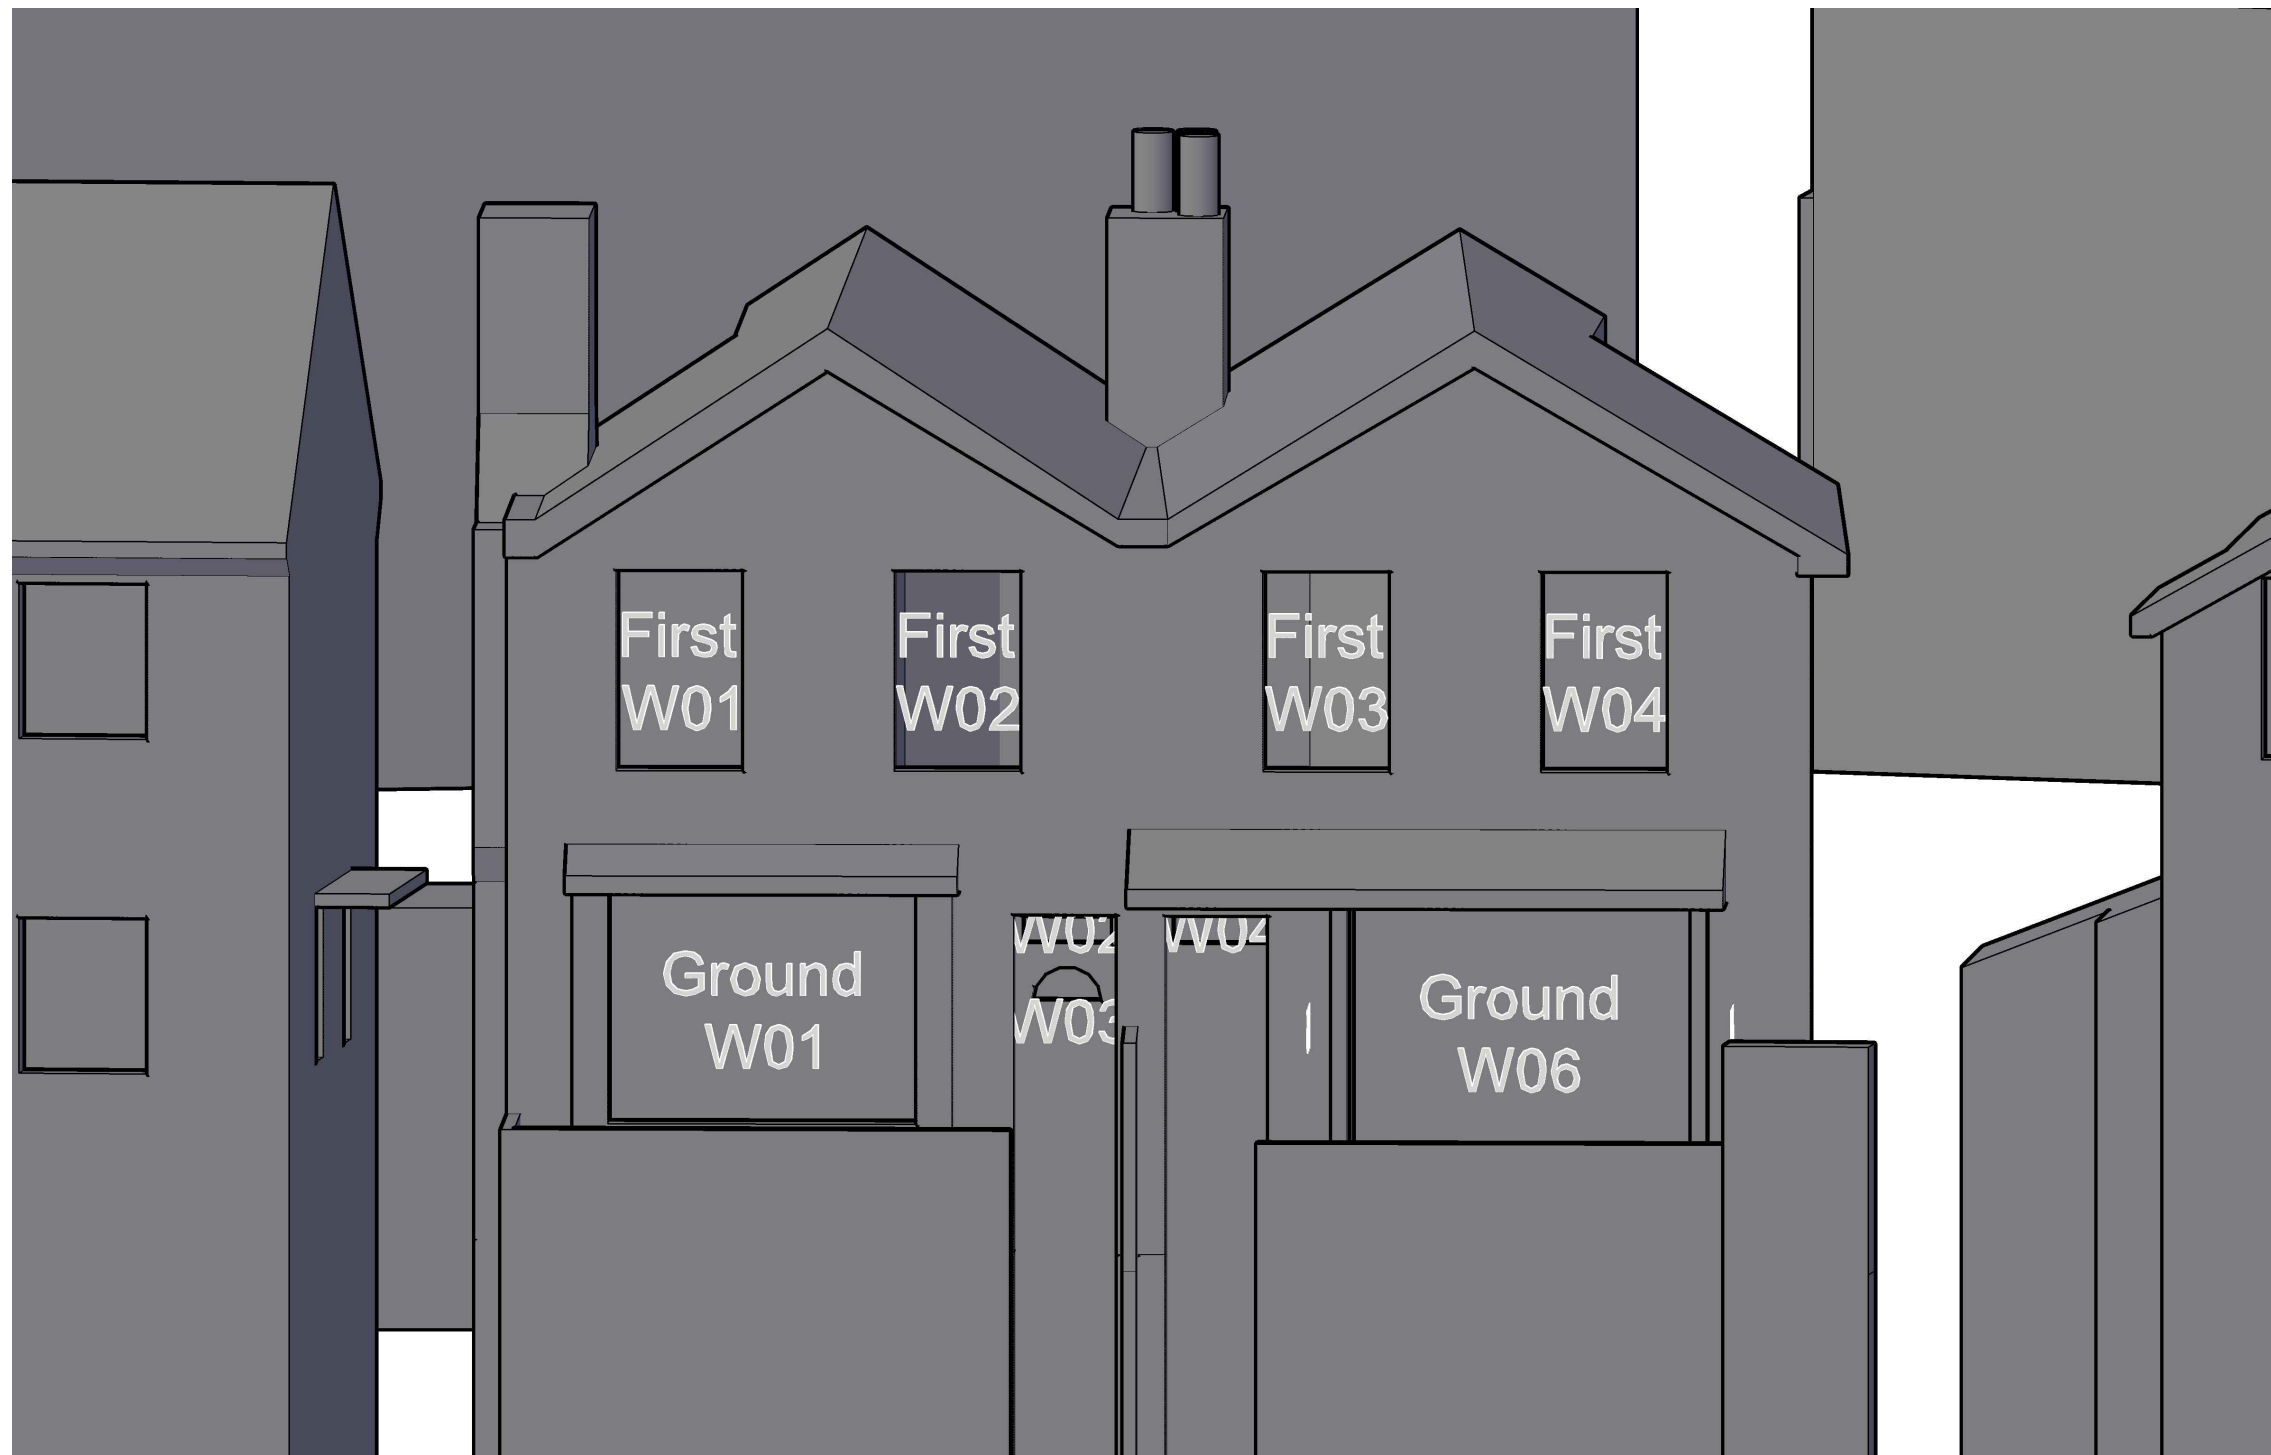

SQUIRE & PARTNERS

3DView-{3D-kh}.dwg
Received 04/01/18

APR SERVICES

Topographical Survey.pdf
Received 22/09/16

CLOUD 10

Stag Brewery East end 15-09-16.dwg
11263_Stag Brewery_MASTER.dwg
Stag Brewery West end 22-09-16 Pt1.dwg
Stag Brewery West end 23-09-16.dwg
The Ship PH.dwg
Jolly Gardeners.dwg
Received 11/10/16

EB7 Ltd

Site Photographs
Ordnance Survey

Project The Stag Brewery
SW14 7ET
London

Title 57-59 Lower Richmond Road
Window Map

Drawn AA Checked --

Date 29/01/2018 Rel no. 07

Drawing no. 2201-WM13

Sources of information

EB7 Ltd

Site Photographs
Ordnance Survey

Project The Stag Brewery
SW14 7ET
London

Title Lady elizabeth House
Window Map

Drawn AA Checked --

Date 29/01/2018 Rel no. 07

Drawing no. 2201-WM14