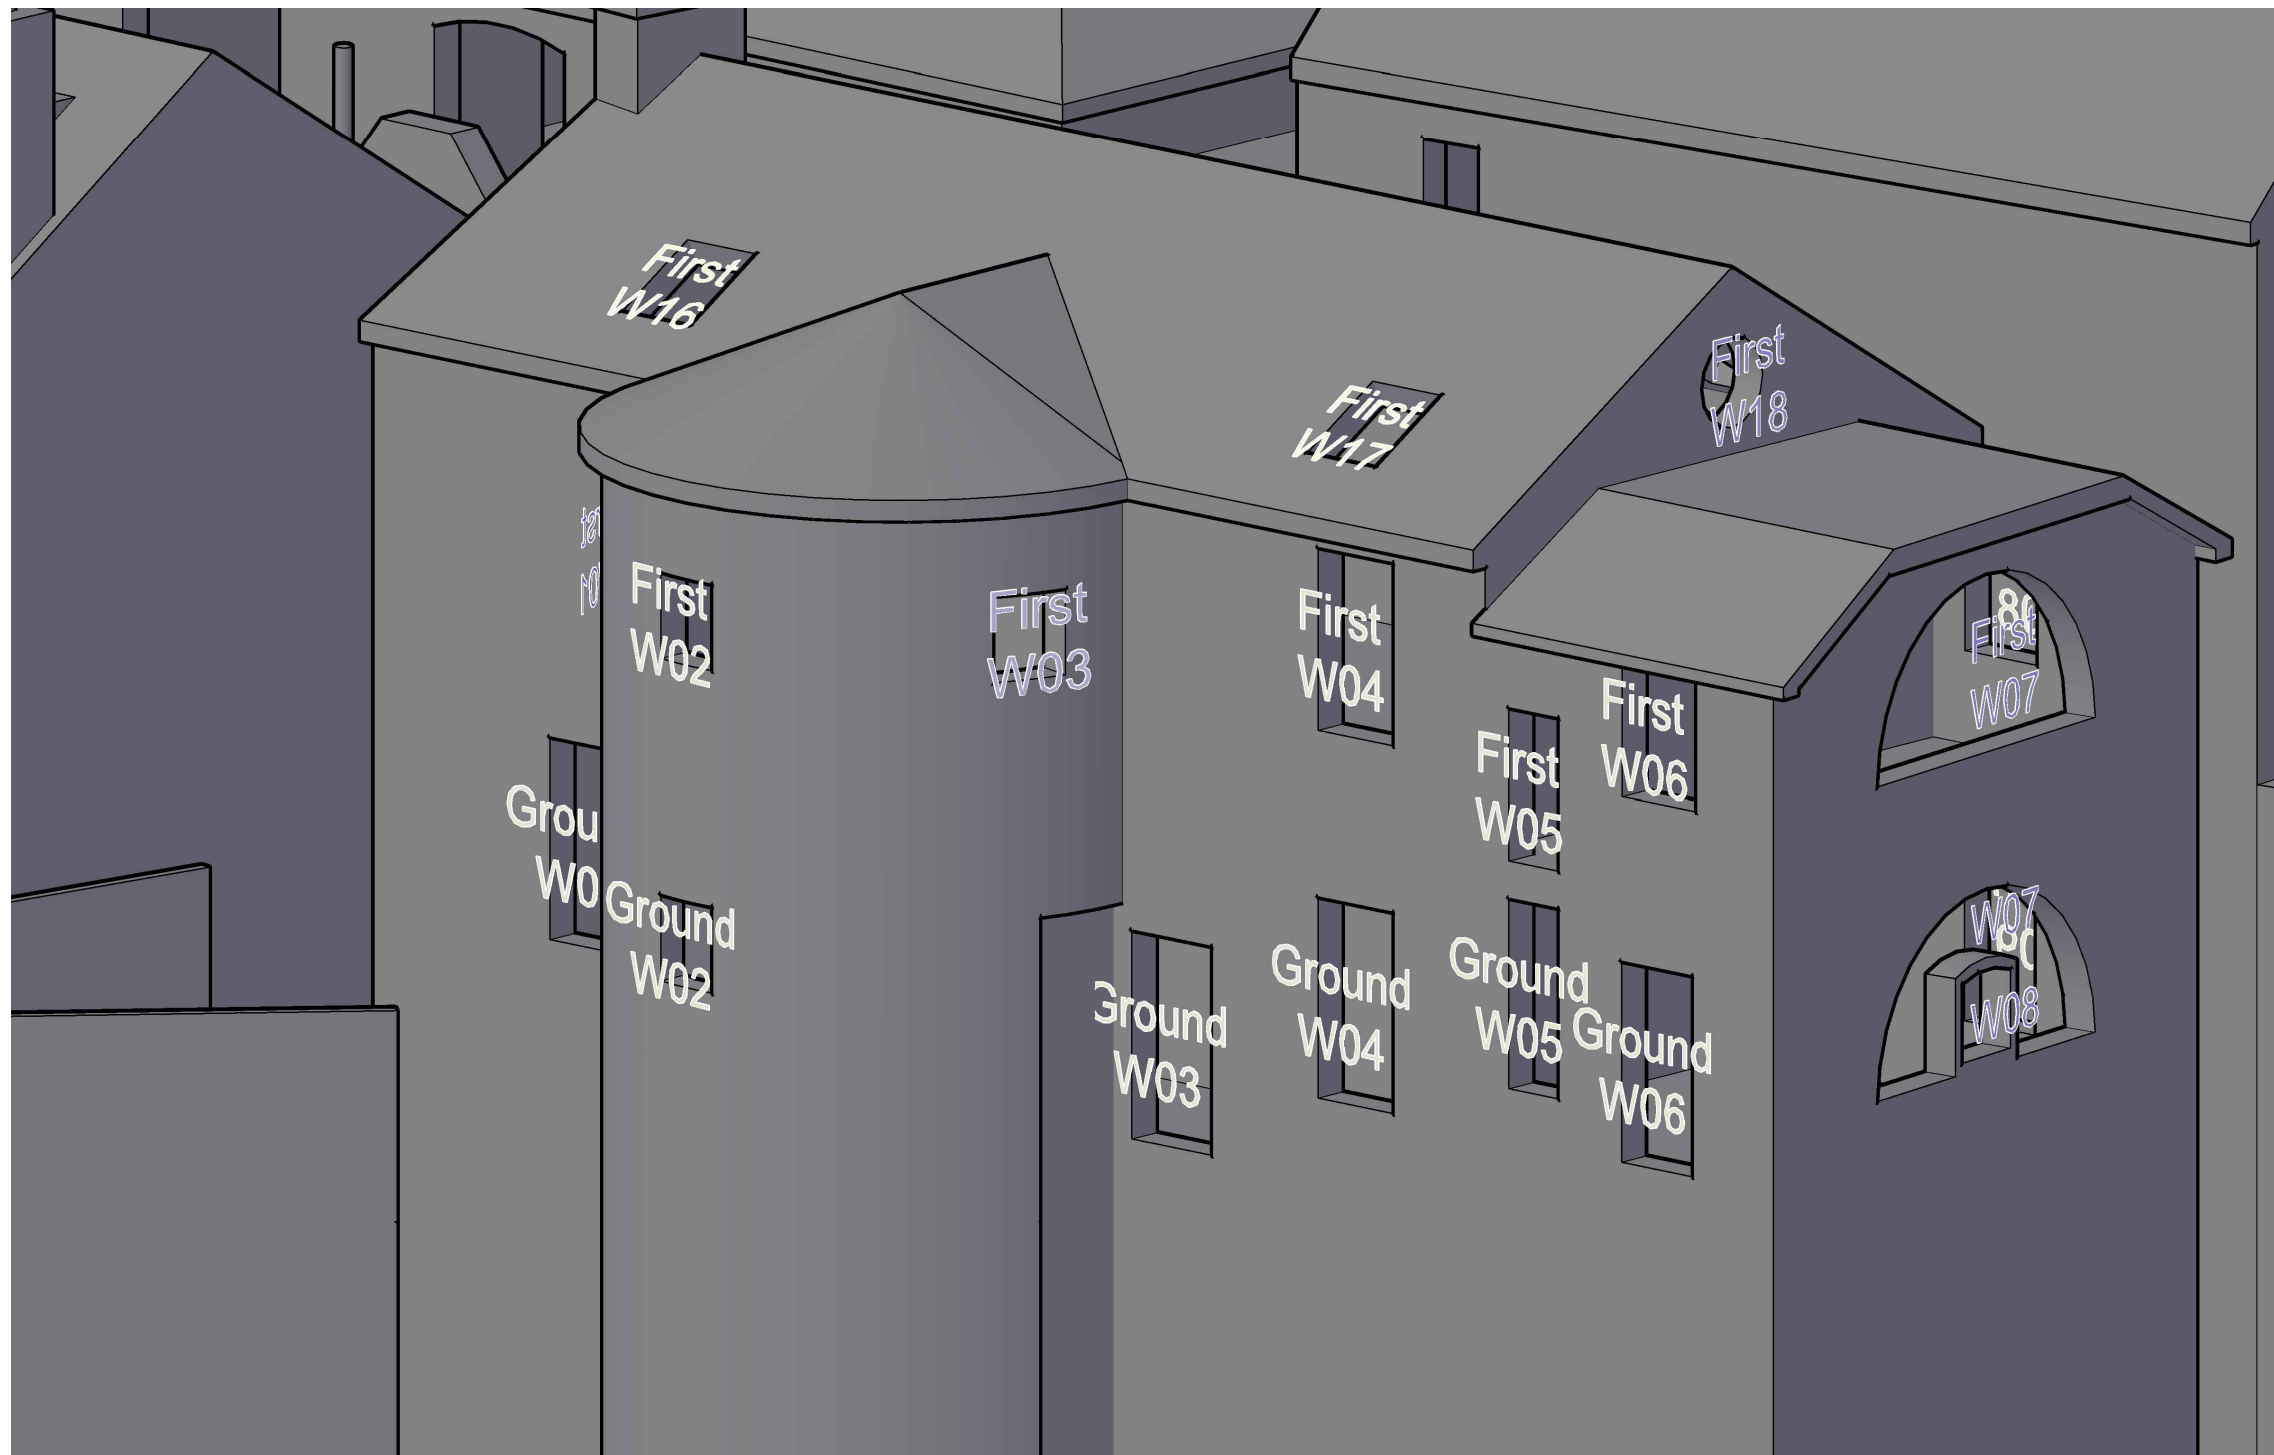

EB7 Ltd

Site Photographs
Ordnance Survey

Project The Stag Brewery
SW14 7ET
London

Title 35 Lower Richmond Road
Window Map

Drawn AA Checked --

Date 29/01/2018 Rel no. 07

Drawing no. 2201-WM09

Sources of information