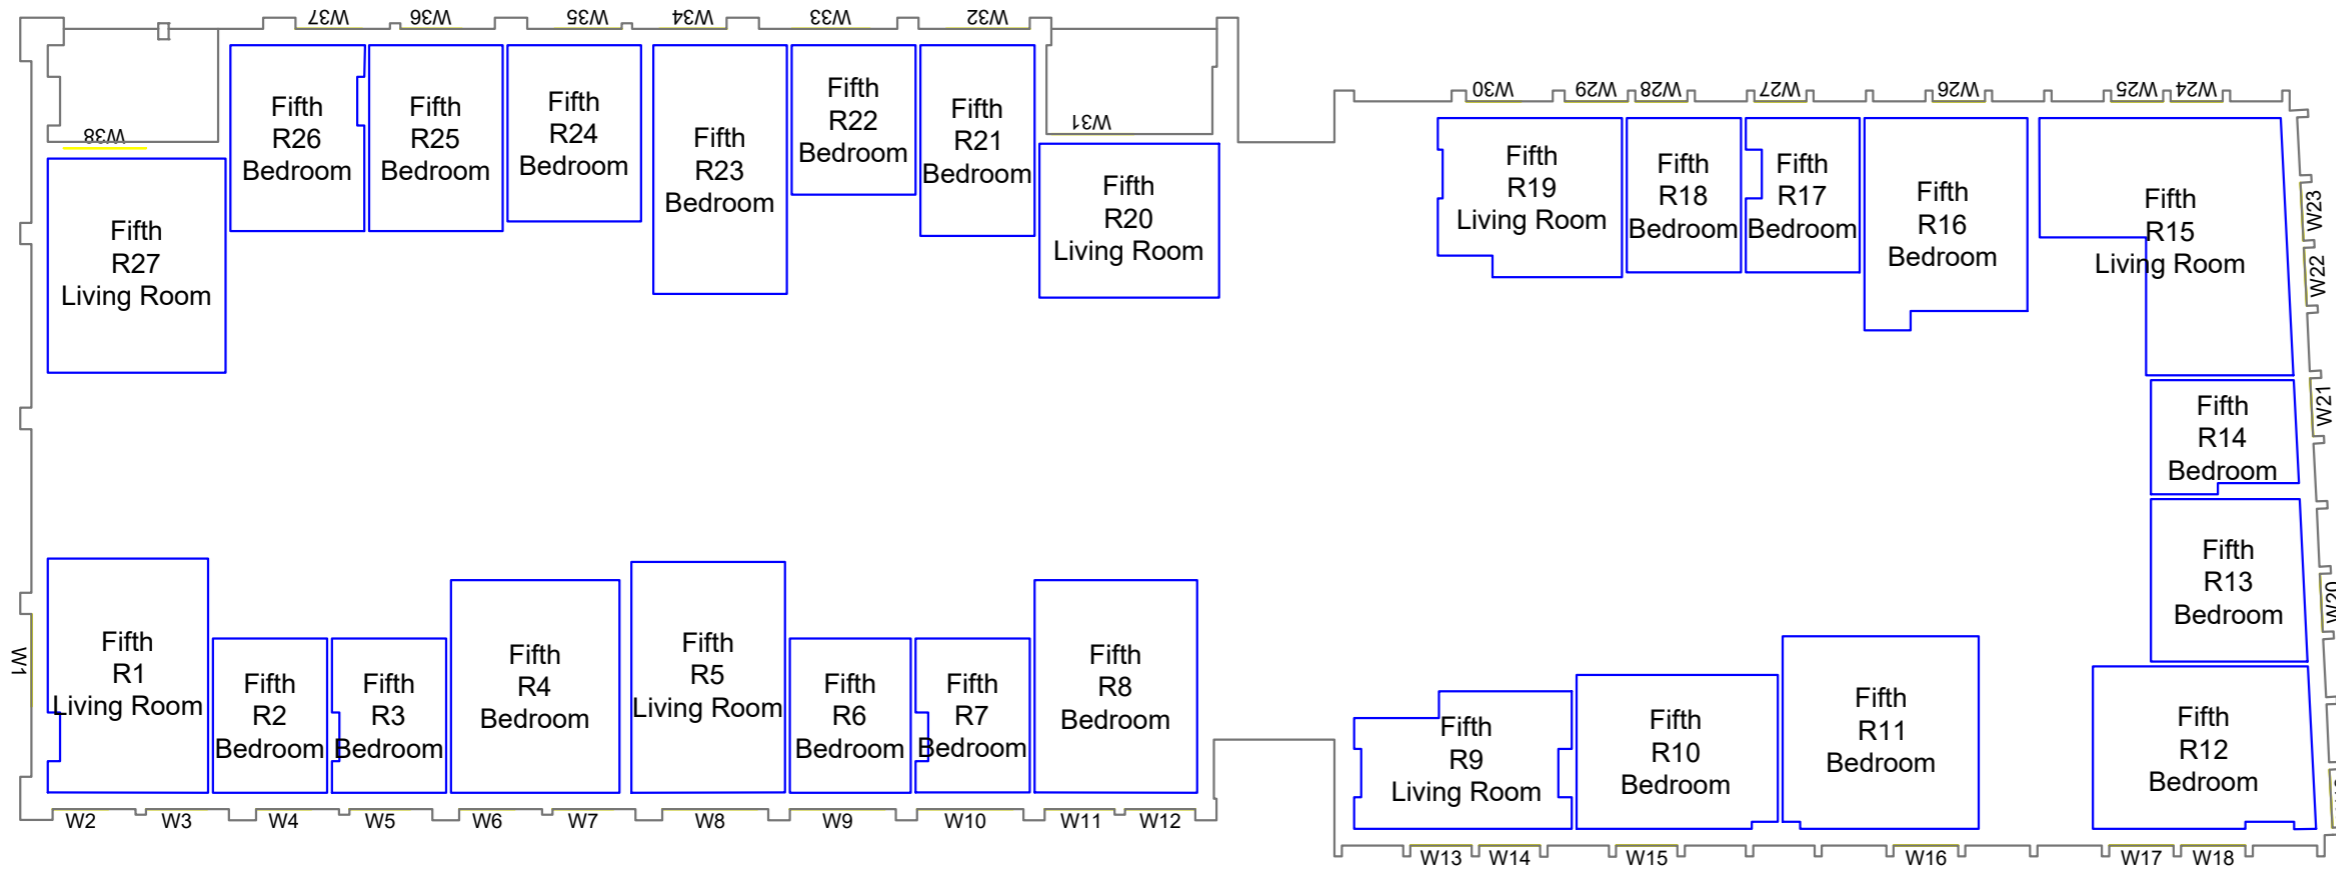

Project Charlton Riverside  
 London  
 SE7 7RY

Title Block B  
 Fourth floor

Drawn MC Checked --

Date 28/11/2018 Project 1864

Rel no. 35 Prefix DS01 Page no. CP15

Sources of information

Project Charlton Riverside  
 London  
 SE7 7RY