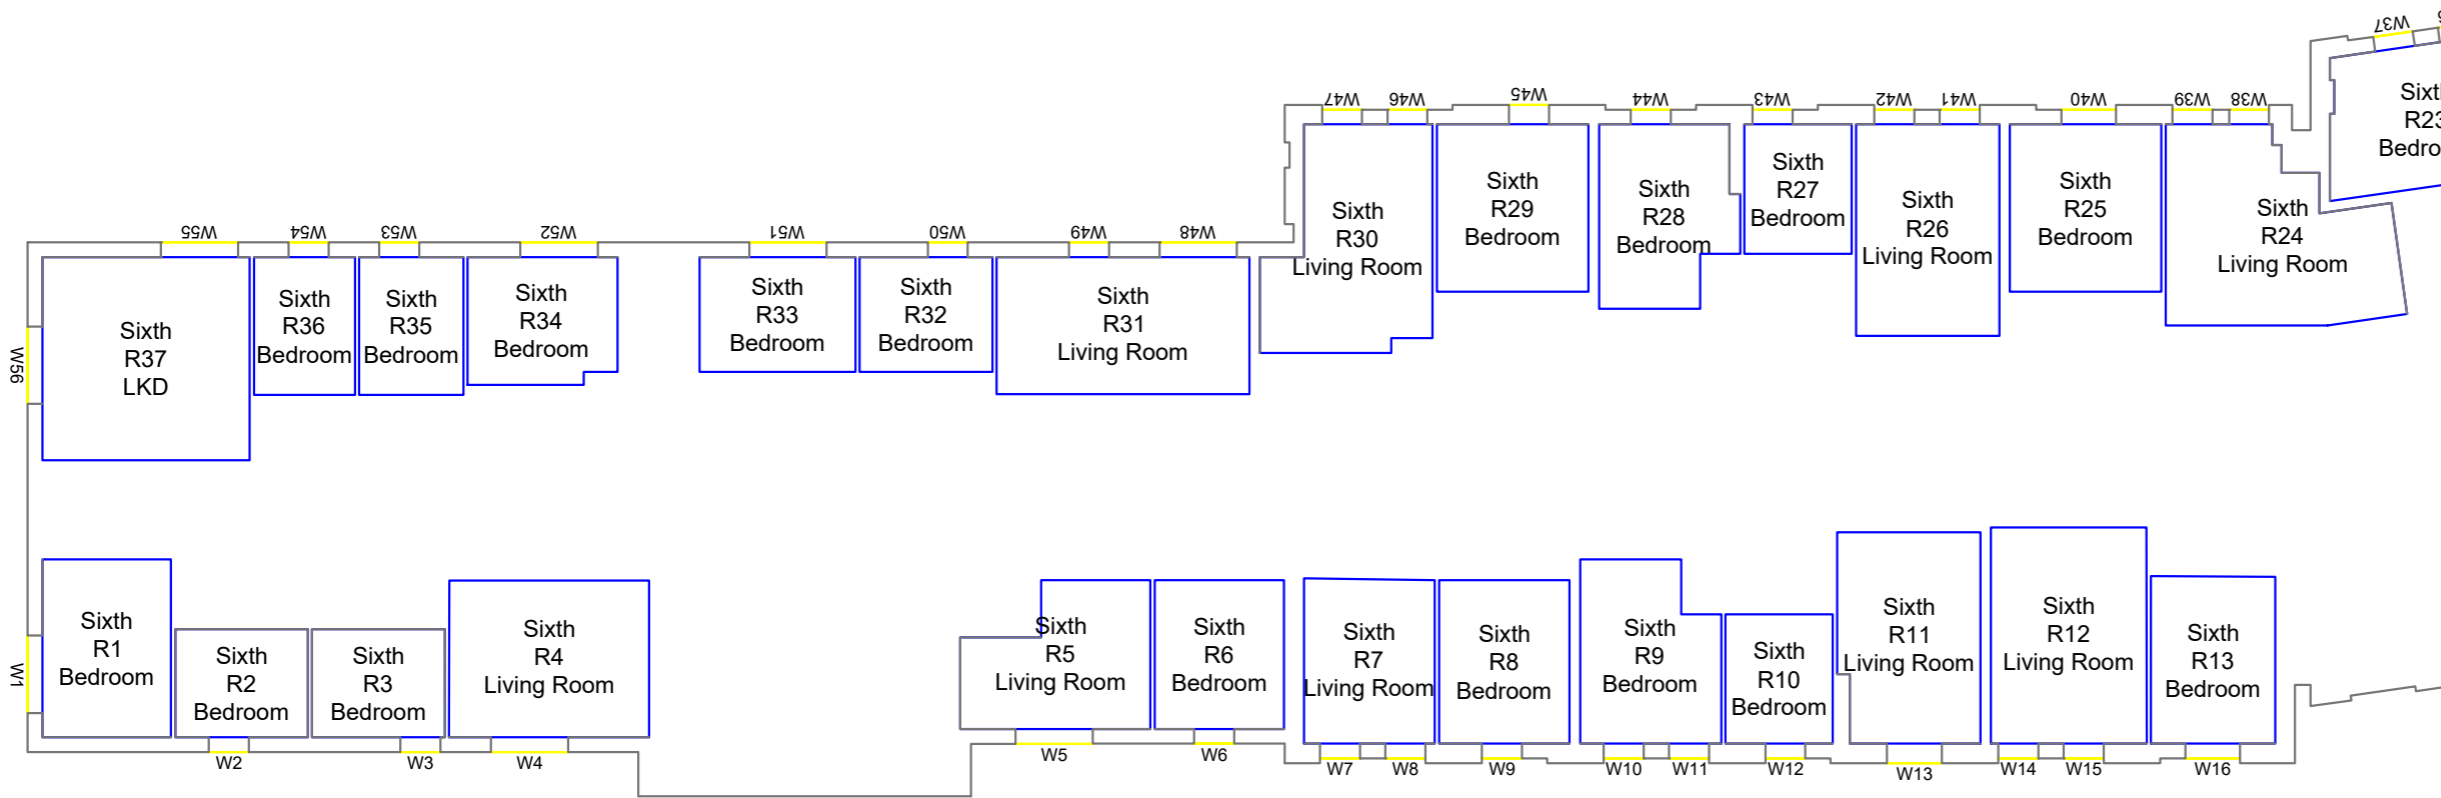

Rel no. 34 Prefix DS01 Page no. CP46

Sources of information

Project Charlton Riverside  
 London  
 SE7 7RY

Title Block EF  
 Sixth floor

Drawn MC Checked --

Date 11/10/2018 Project 1864

Rel no. 34 Prefix DS01 Page no. CP47