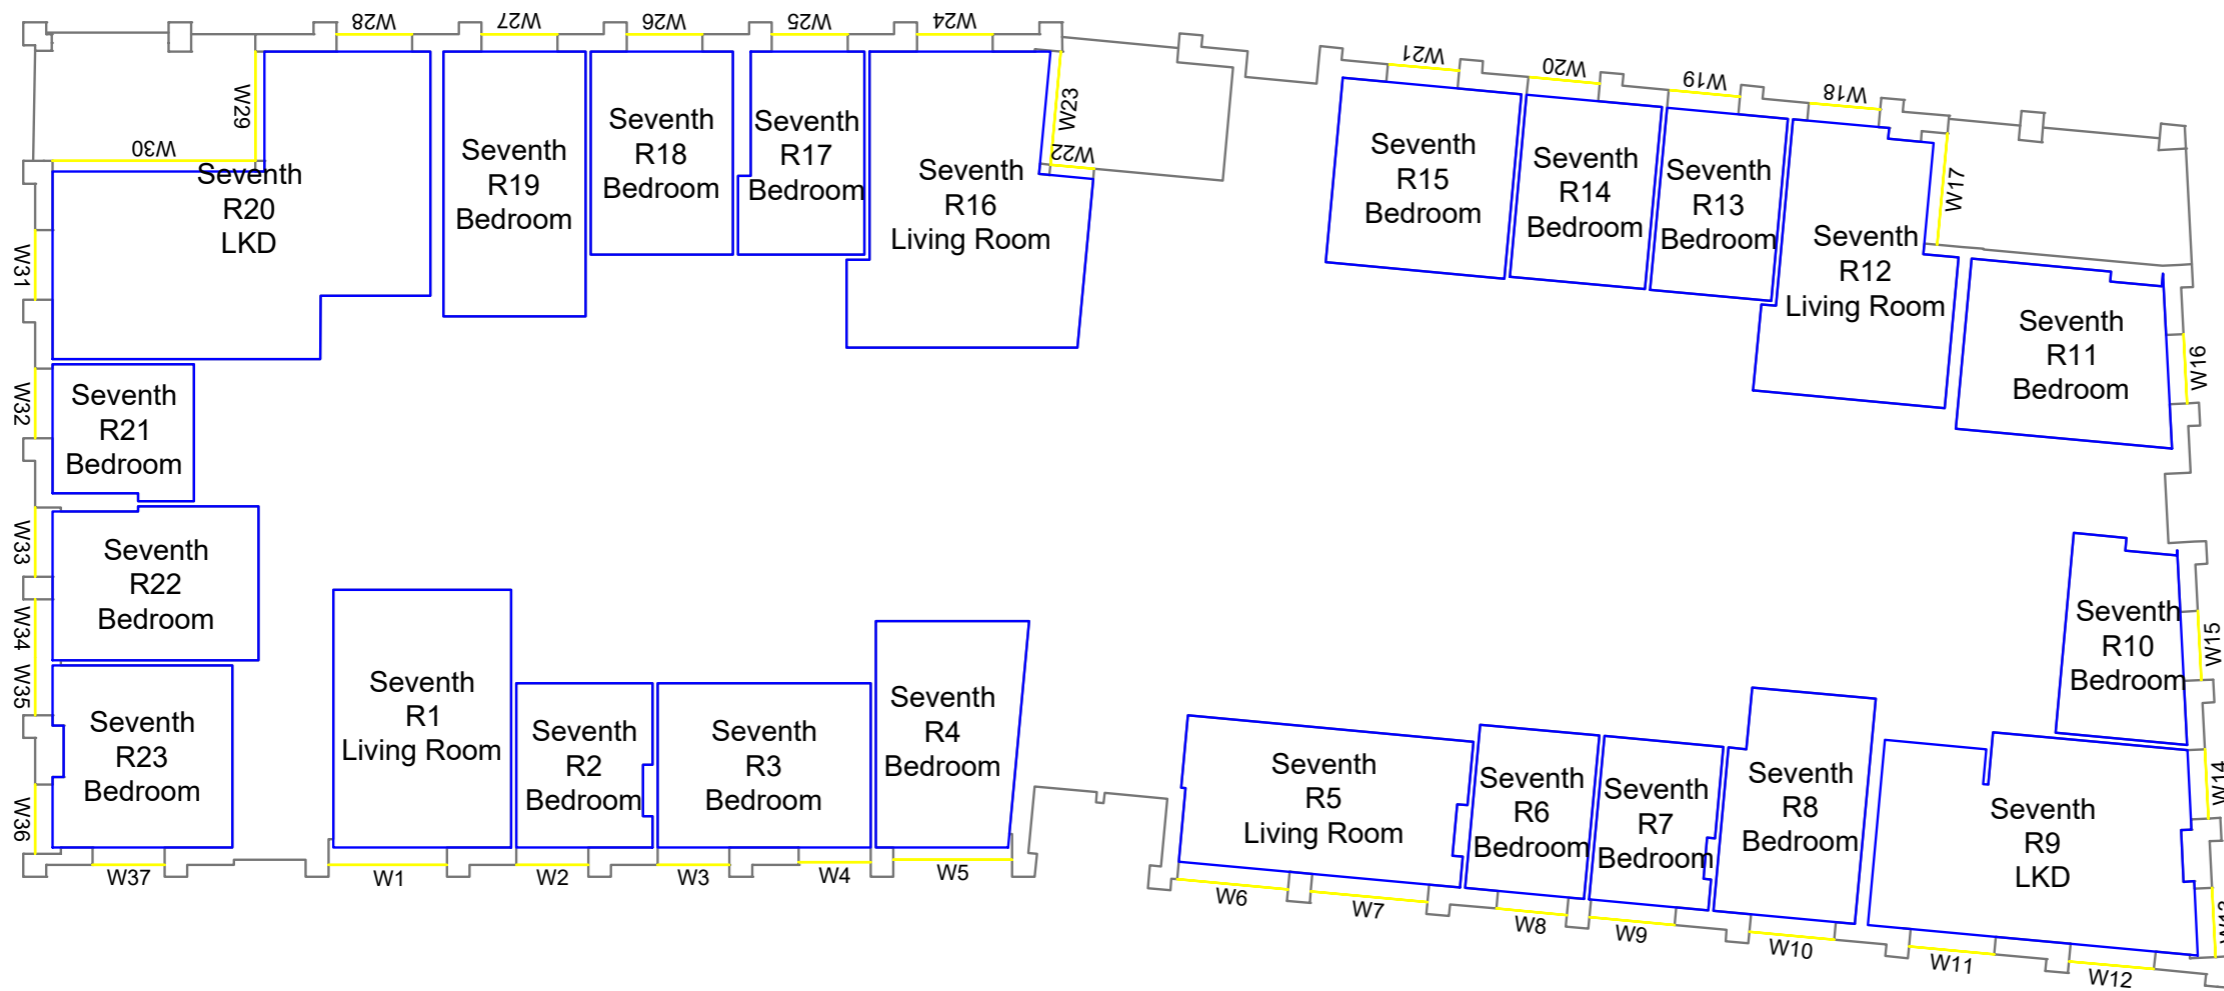

Sources of information

Project Charlton Riverside  
 London  
 SE7 7RY

Title Block C  
 Seventh floor

Drawn MC Checked --

Date 28/11/2018 Project 1864

Rel no. 35 Prefix DS01 Page no. CP28

Sources of information