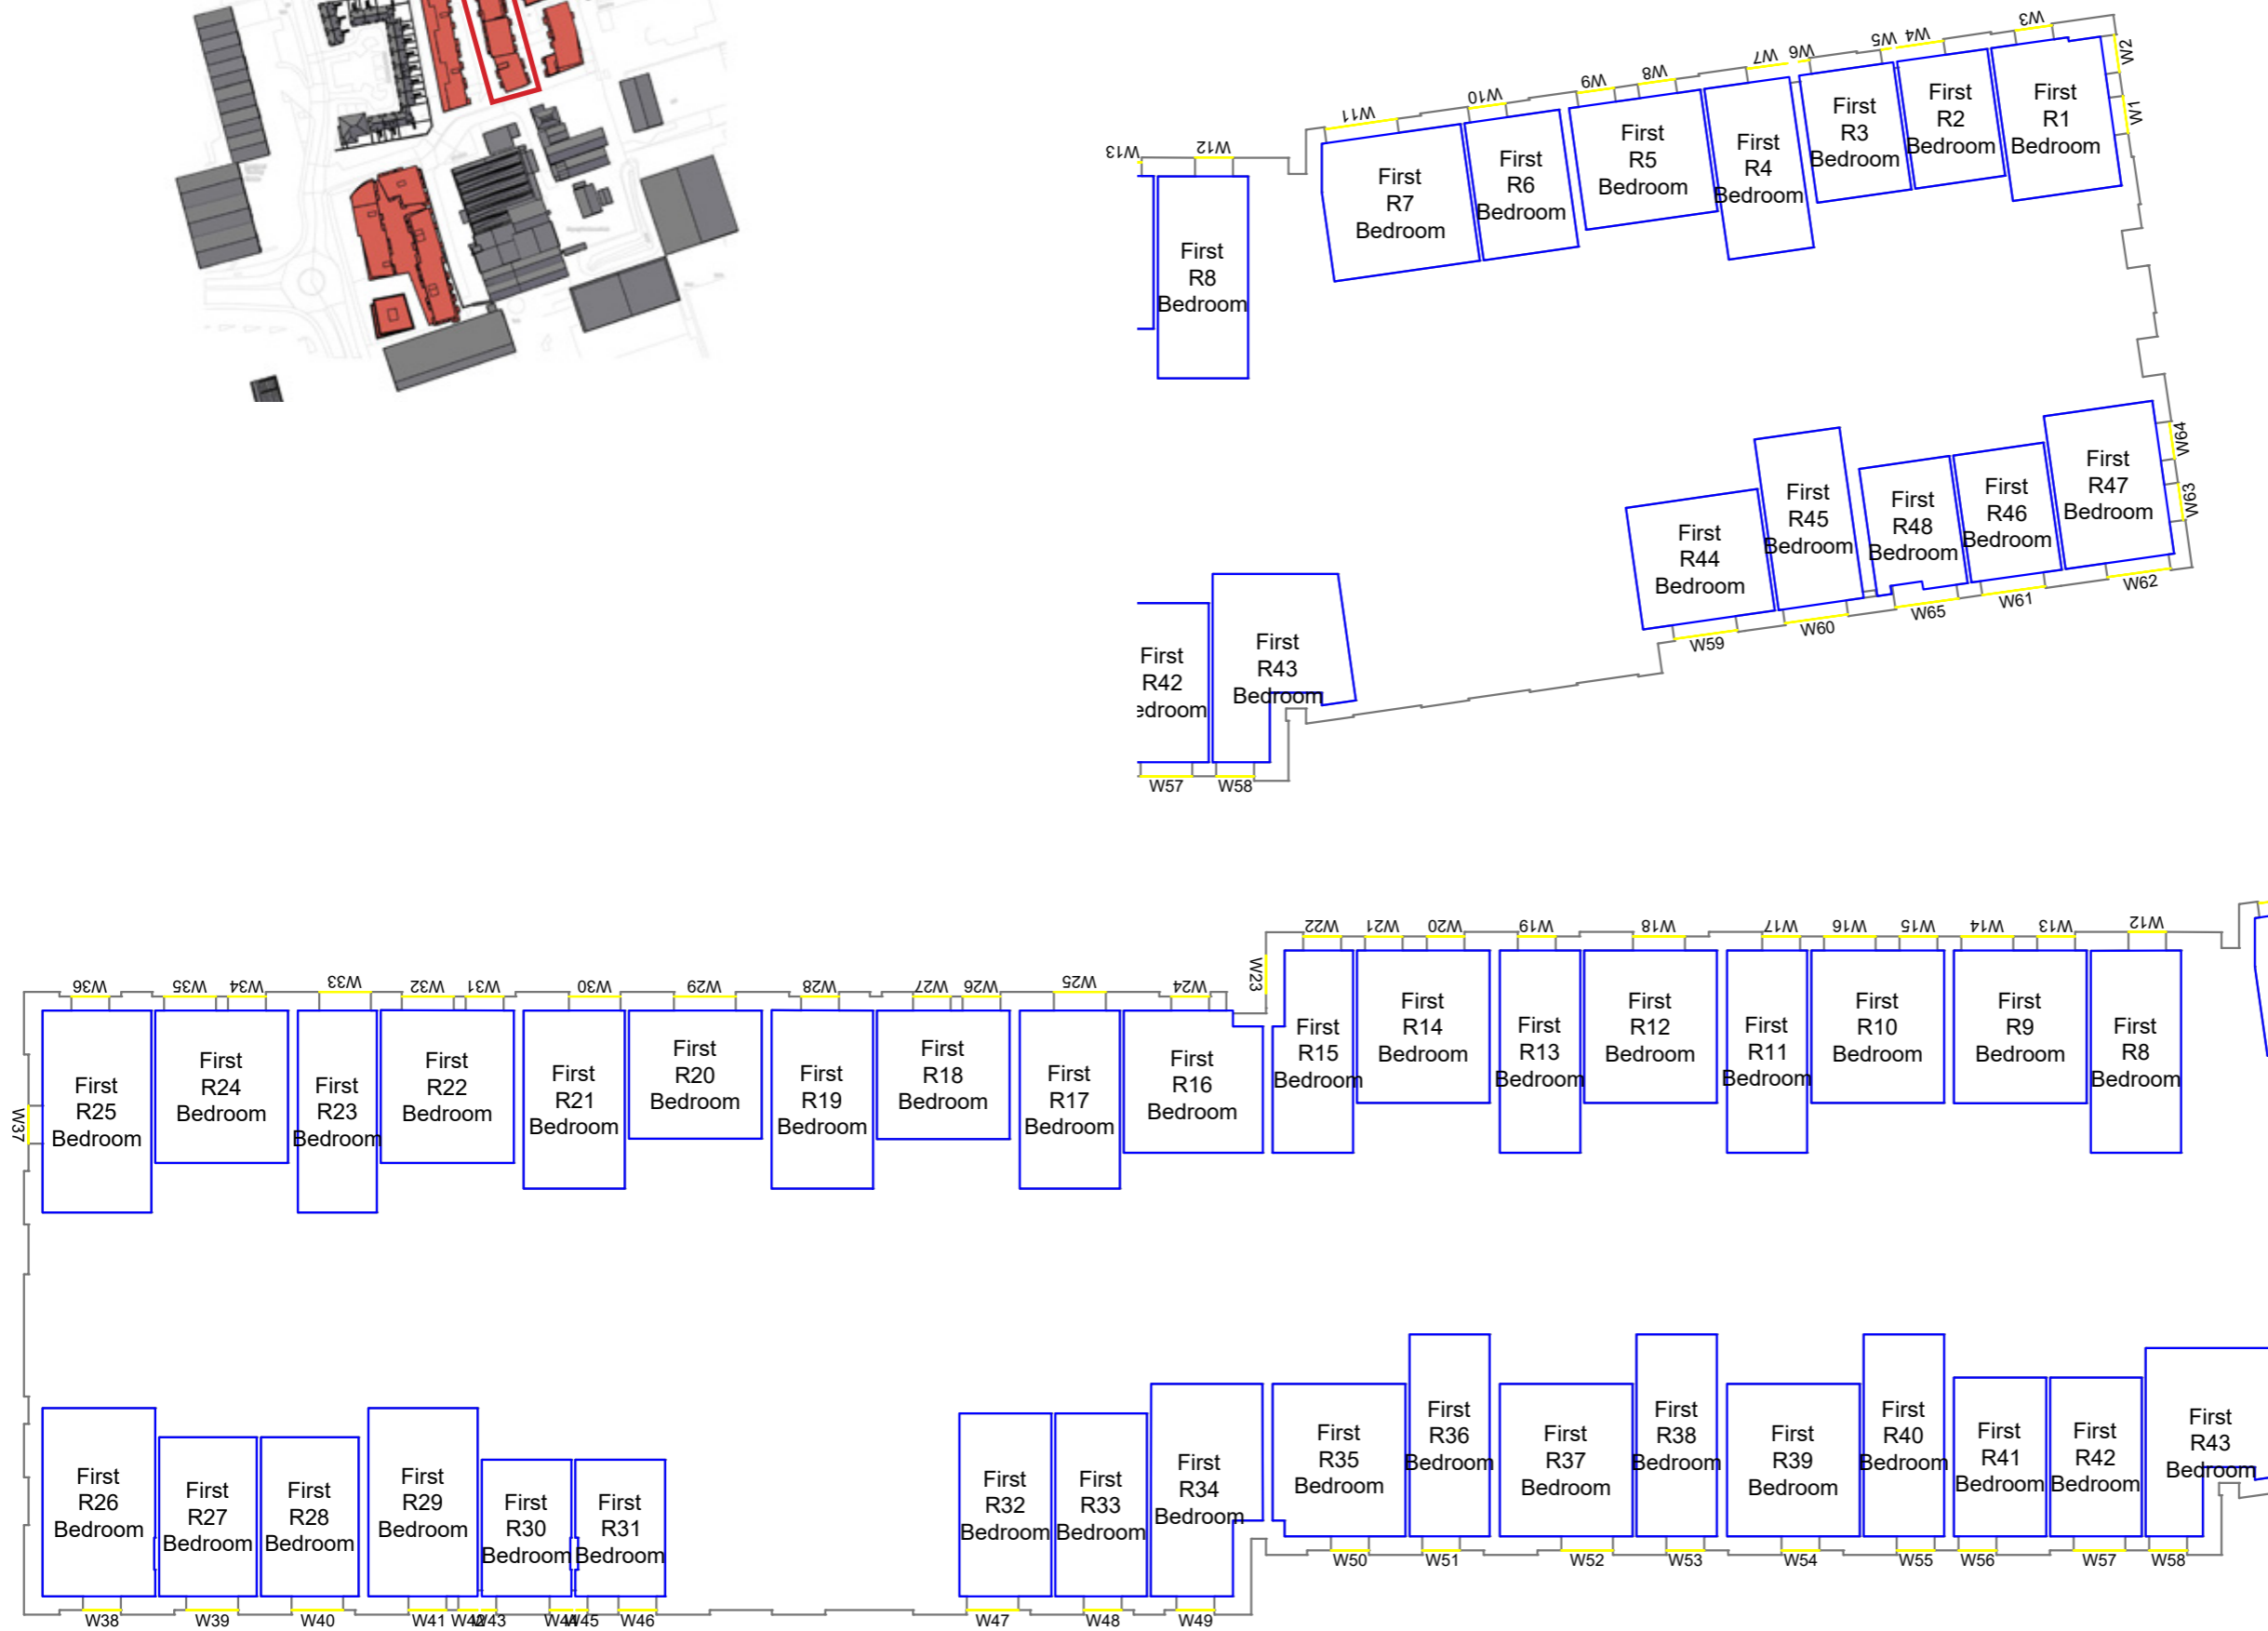

Sources of information

Project Charlton Riverside
London
SE7 7RY

Title Block EF
First floor

Drawn MC Checked --

Date 11/10/2018 Project 1864

Rel no. 34 Prefix DS01 Page no. CP42