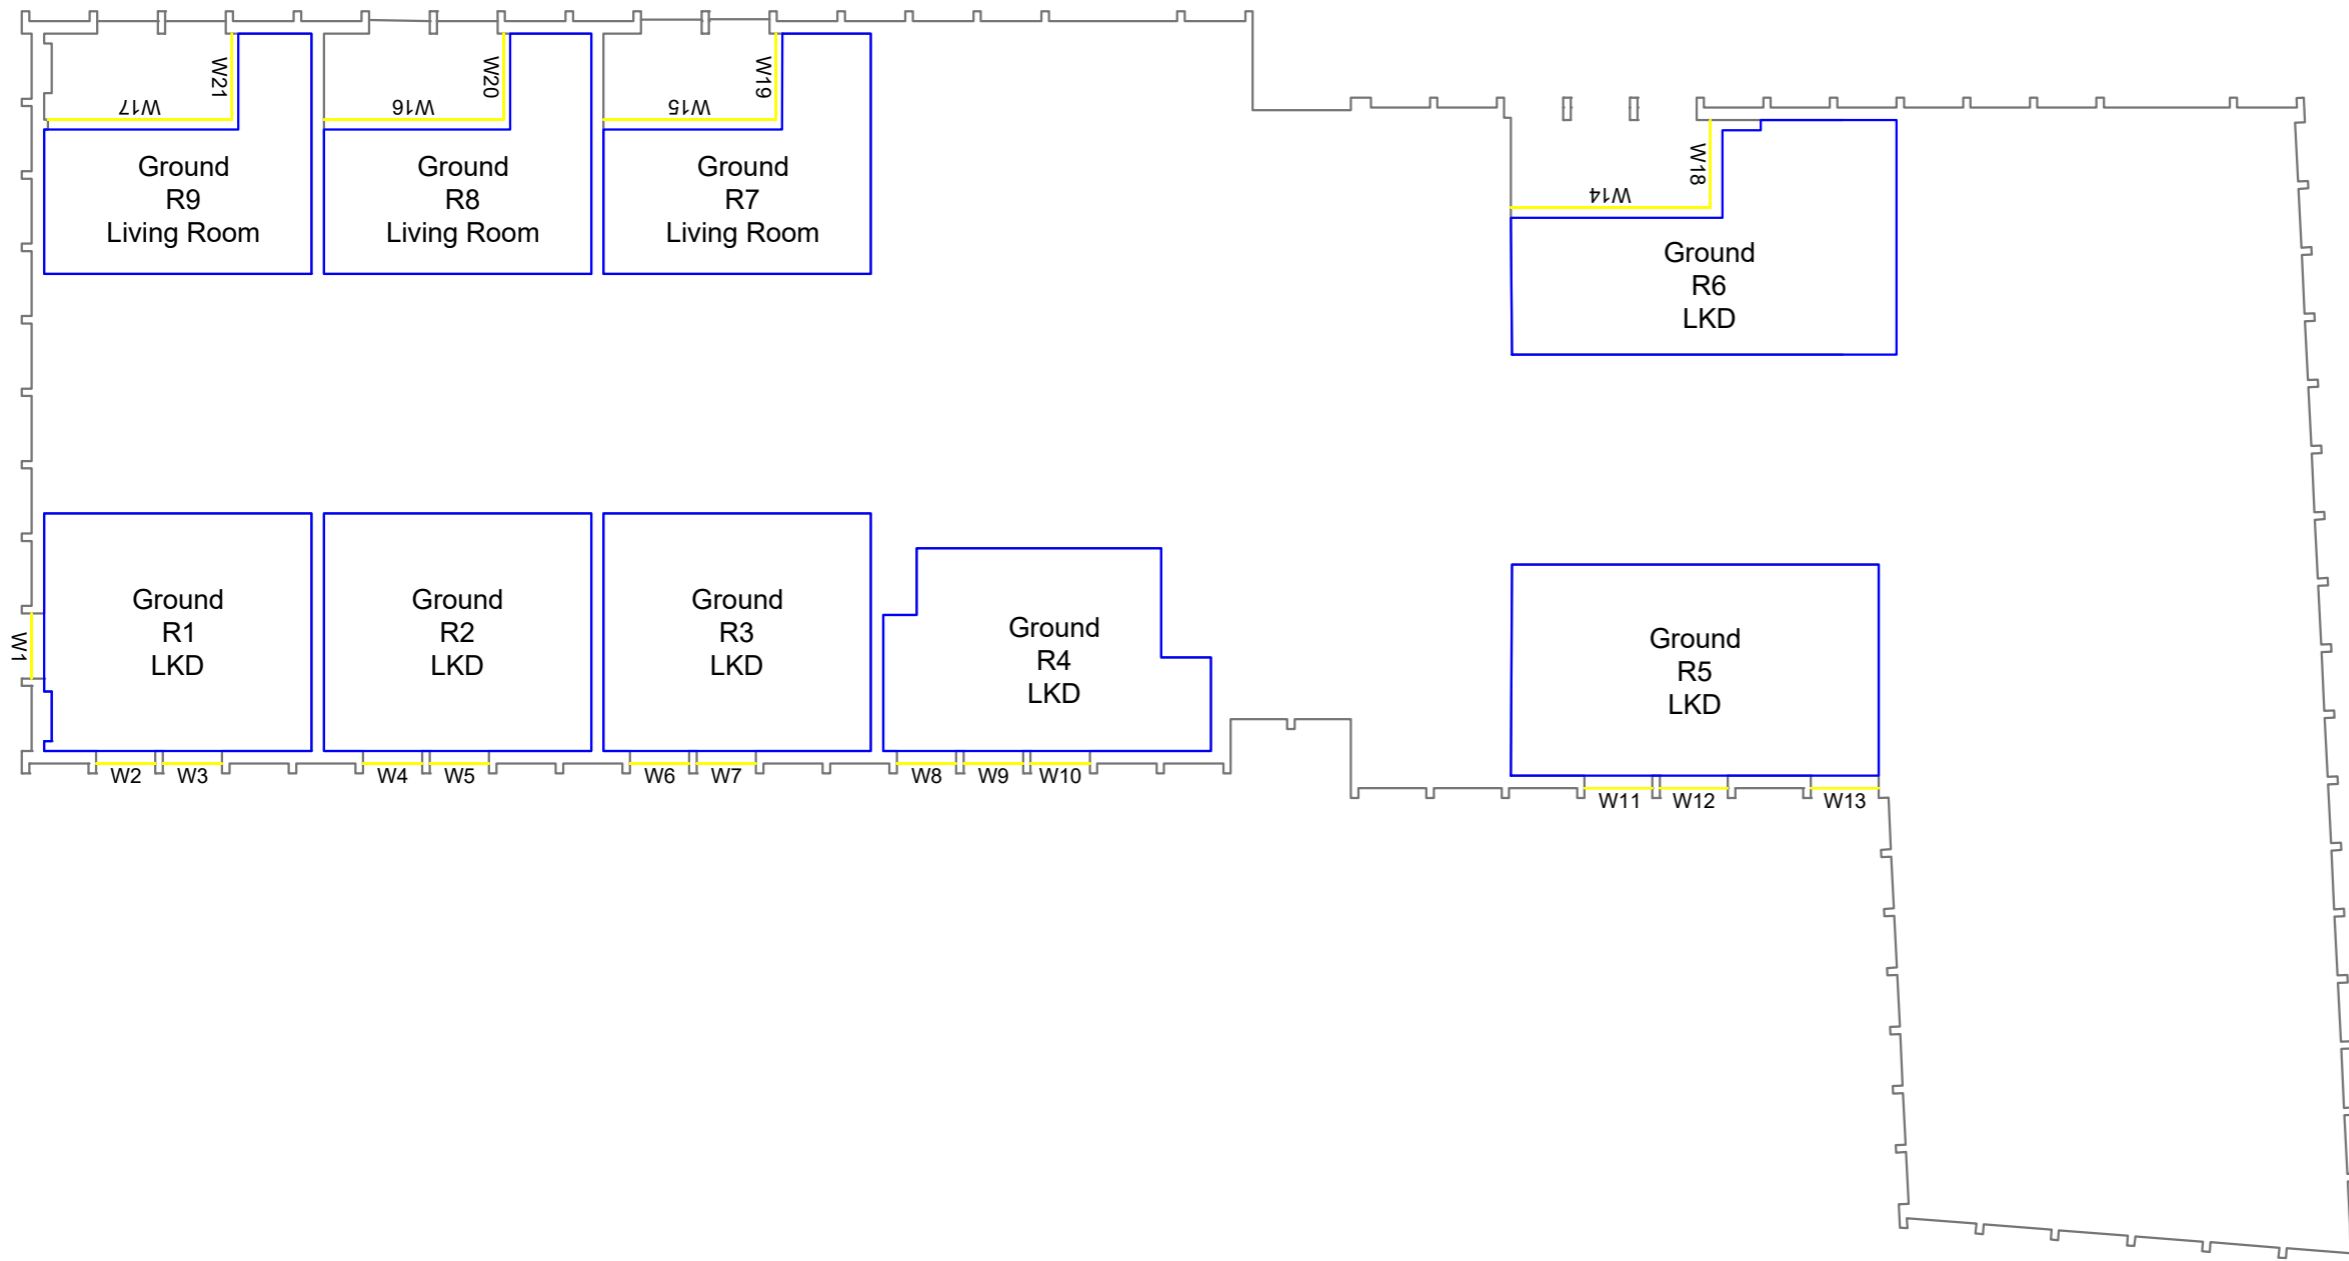

Title Block A  
 Nineth floor

Drawn MC Checked --

Date 28/11/2018 Project 1864

Rel no. 35 Prefix DS01 Page no. CP10

Sources of information

Project Charlton Riverside  
London  
SE7 7RY

Title Block B  
Ground floor