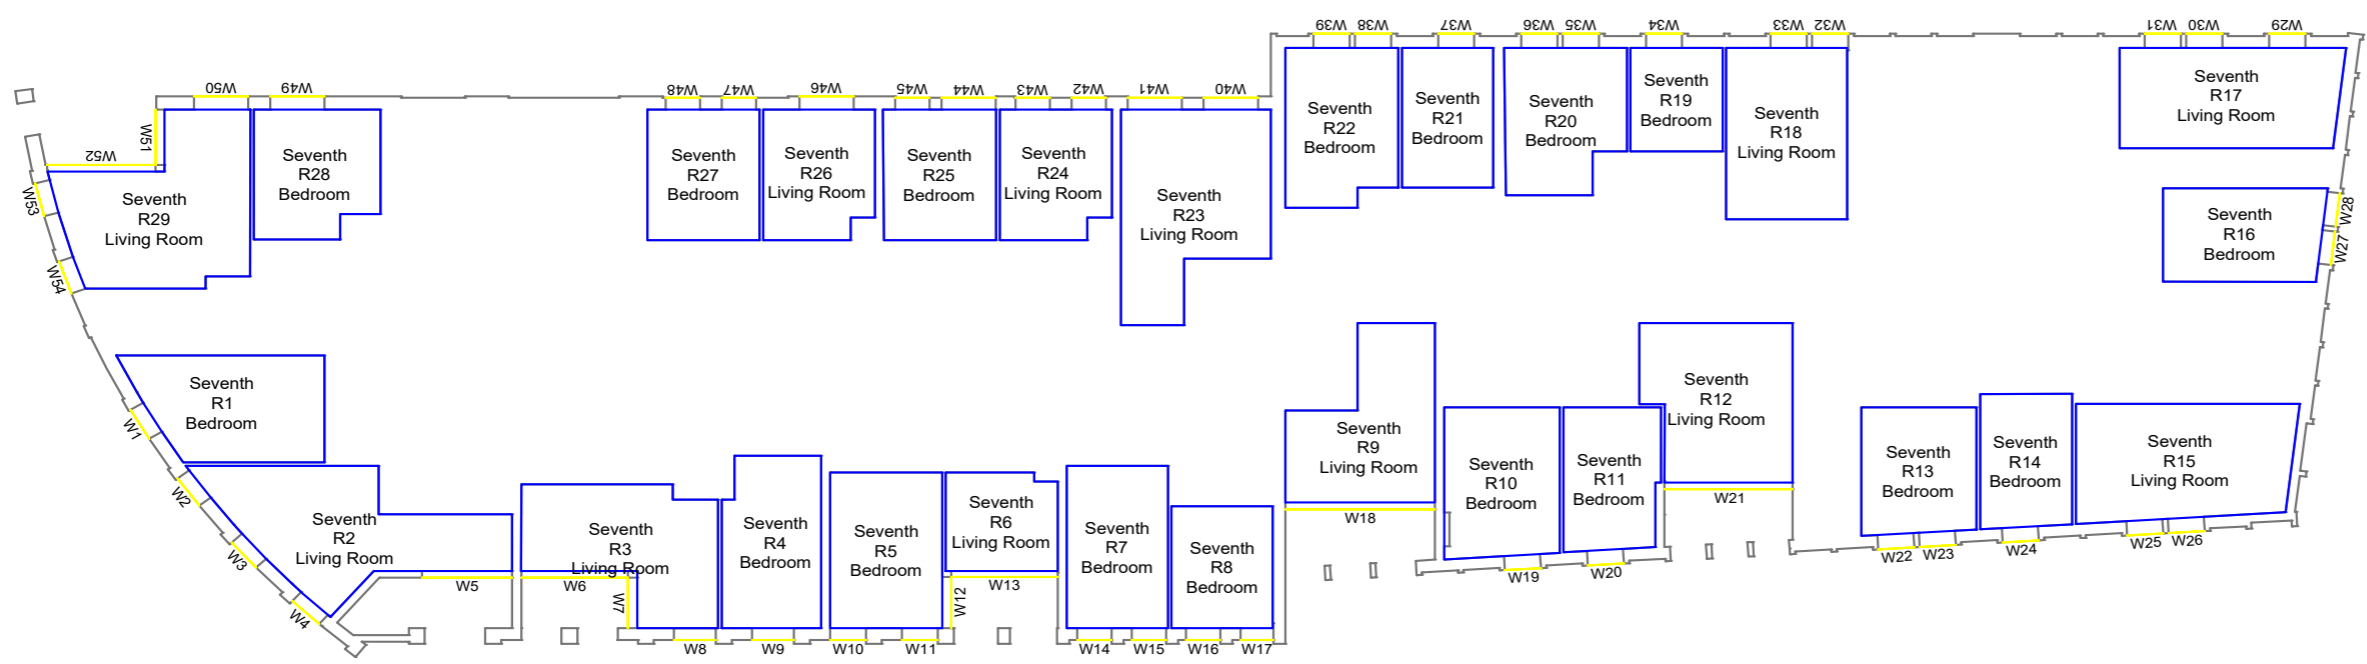

Sources of information

Project Charlton Riverside
London
SE7 7RY

Title Block MN
Seventh floor

Drawn MC Checked --

Date 28/11/2018 Project 1864

Rel no. 35 Prefix DS01 Page no. CP78