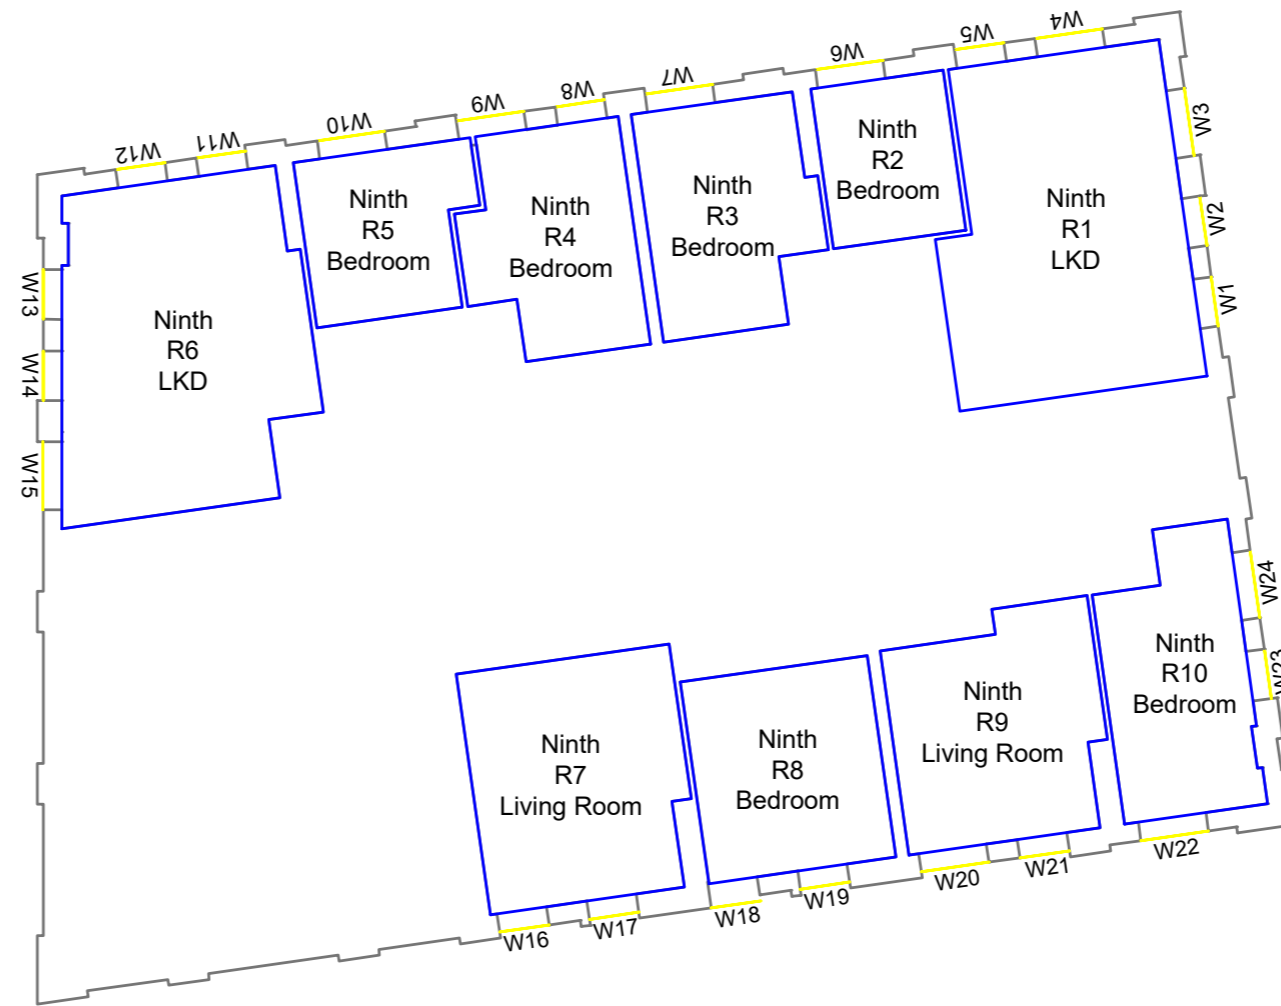

Project Charlton Riverside  
 London  
 SE7 7RY

Title Block EF  
 Eighth floor

Drawn MC Checked --

Date 11/10/2018 Project 1864

Rel no. 34 Prefix DS01 Page no. CP49

Sources of information

Project Charlton Riverside  
 London  
 SE7 7RY