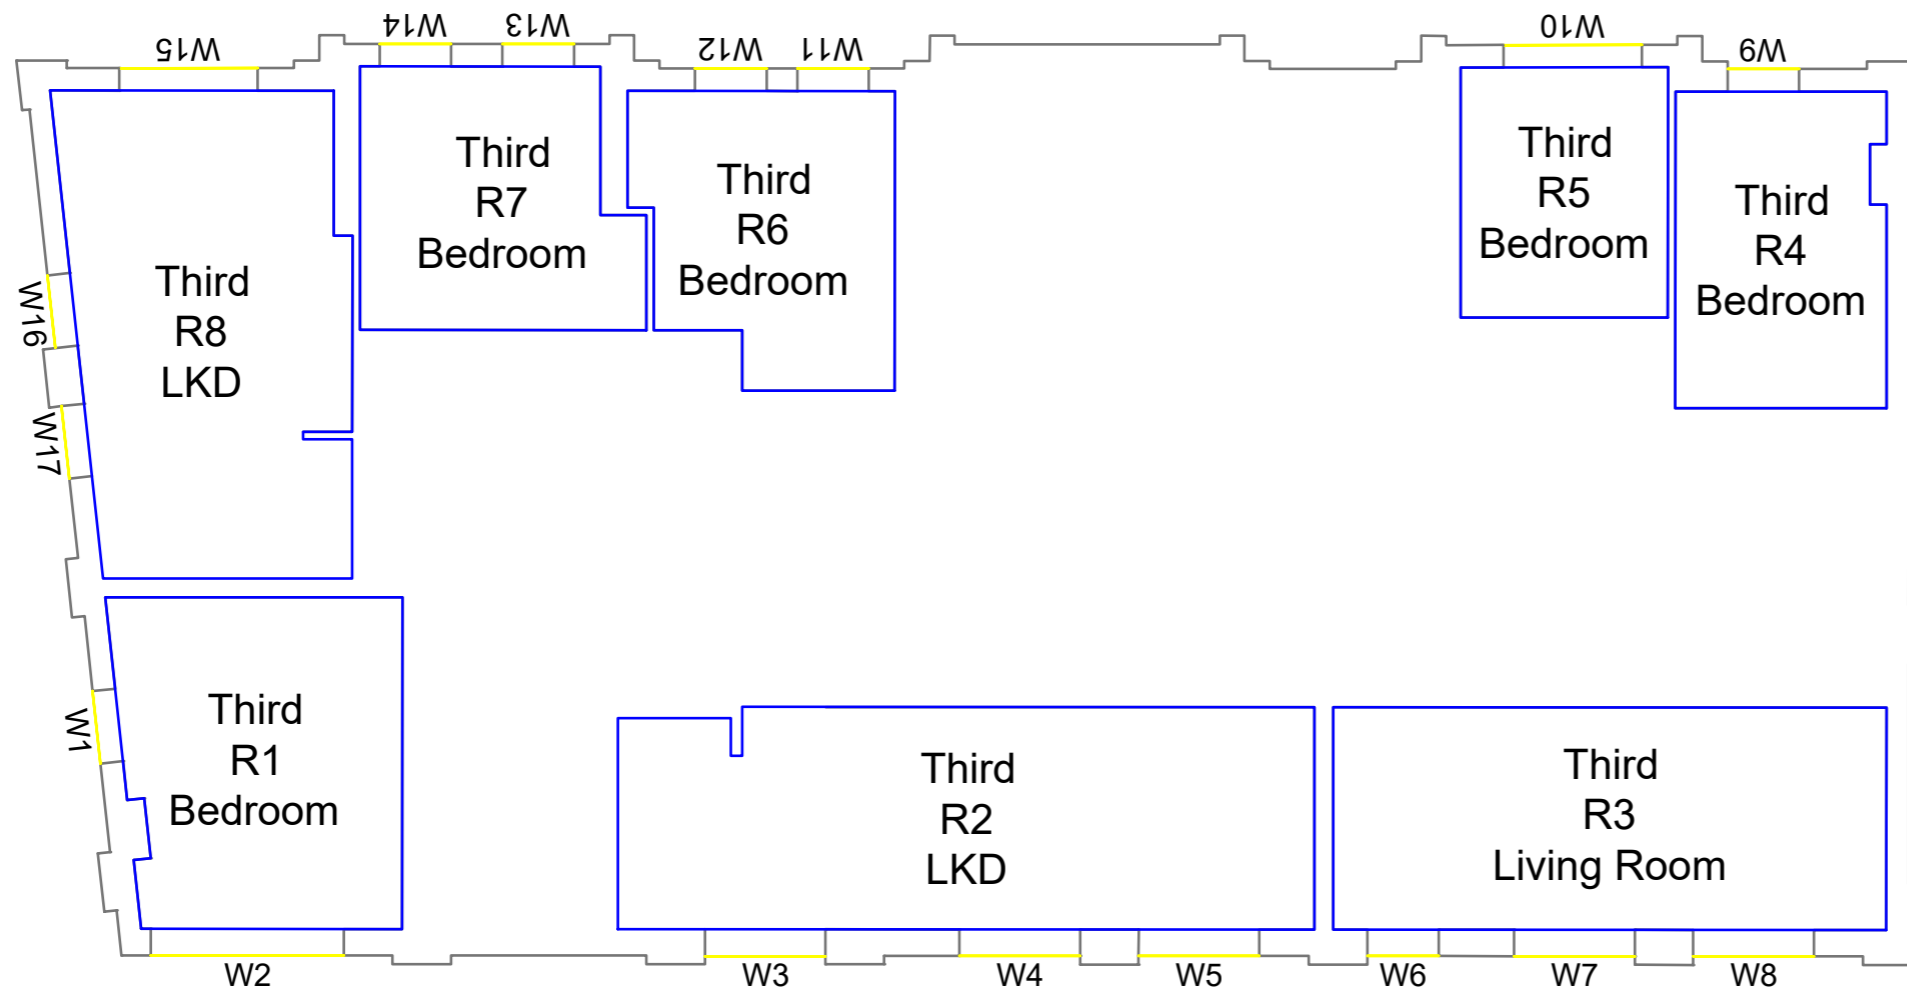

Sources of information

Project Charlton Riverside
London
SE7 7RY

Title Block G
Third floor

Drawn MC Checked --

Date 28/11/2018 Project 1864

Rel no. 35 Prefix DS01 Page no. CP54