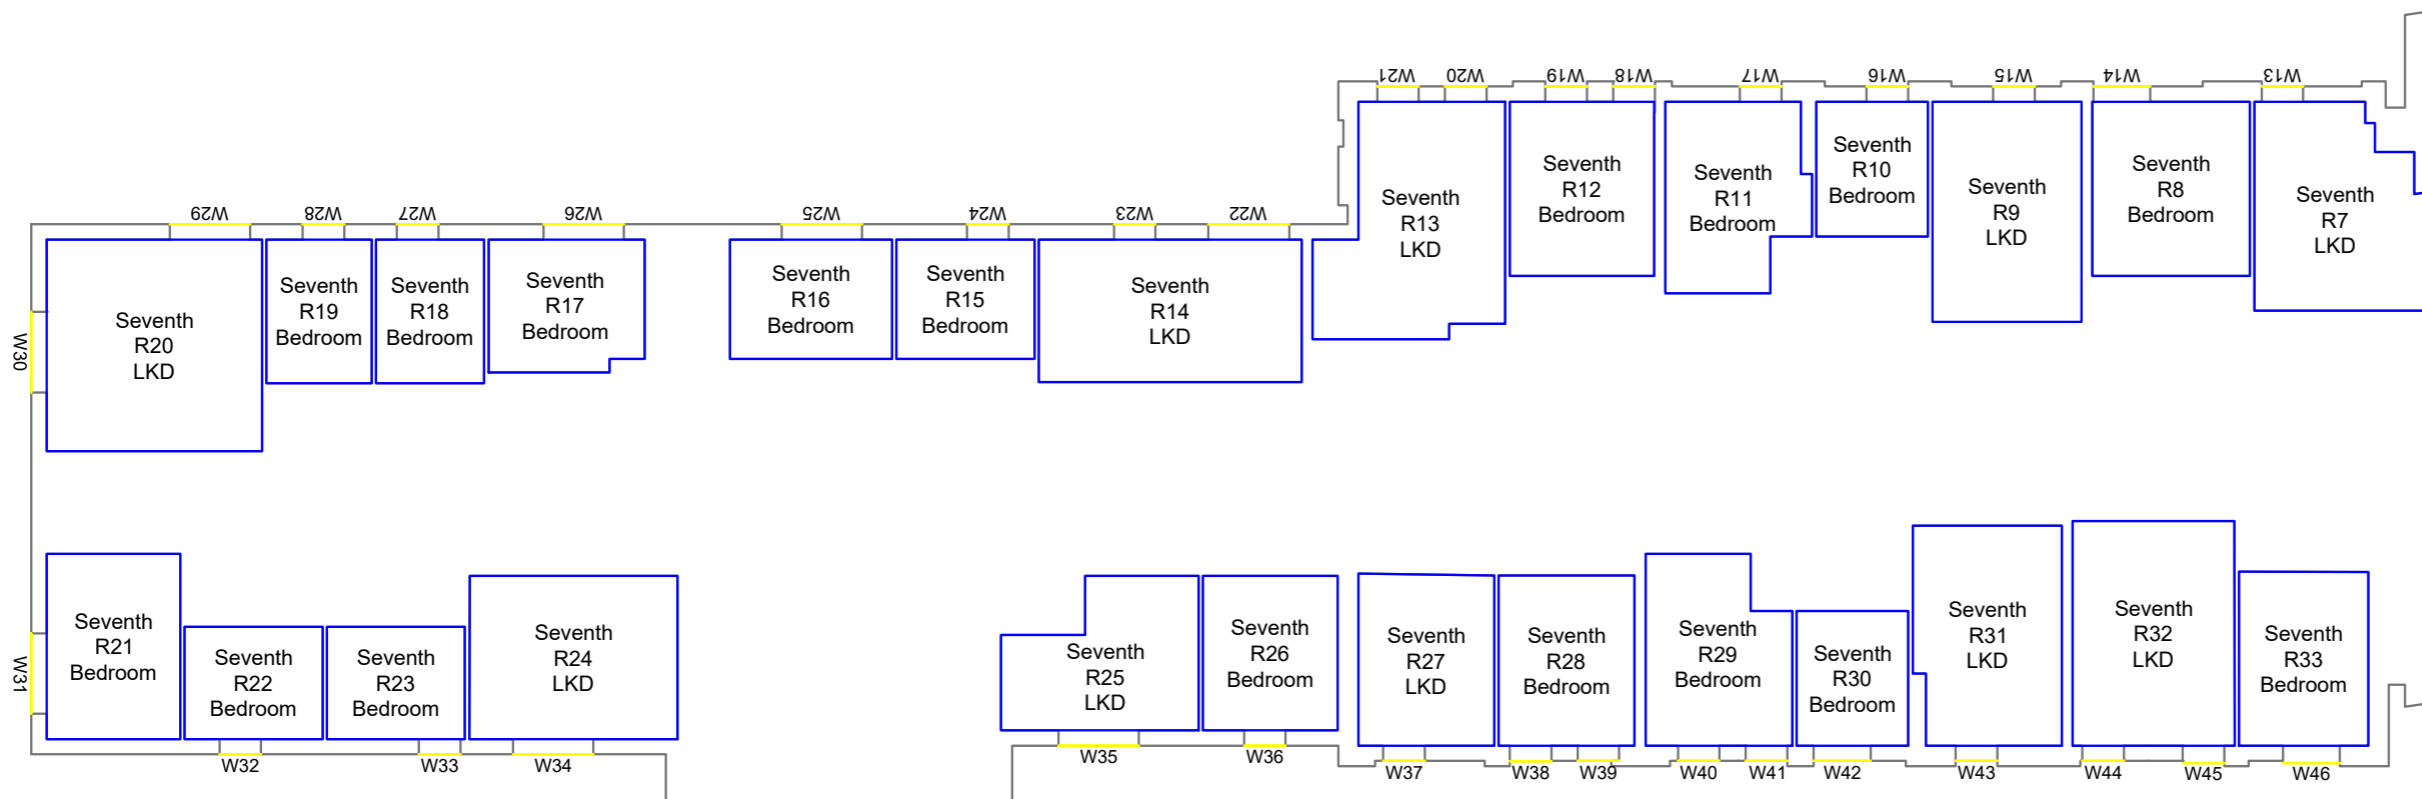

Sources of information

Project Charlton Riverside  
 London  
 SE7 7RY

Title Block EF  
 Seventh floor

Drawn MC Checked --

Date 11/10/2018 Project 1864

Rel no. 34 Prefix DS01 Page no. CP48

Sources of information