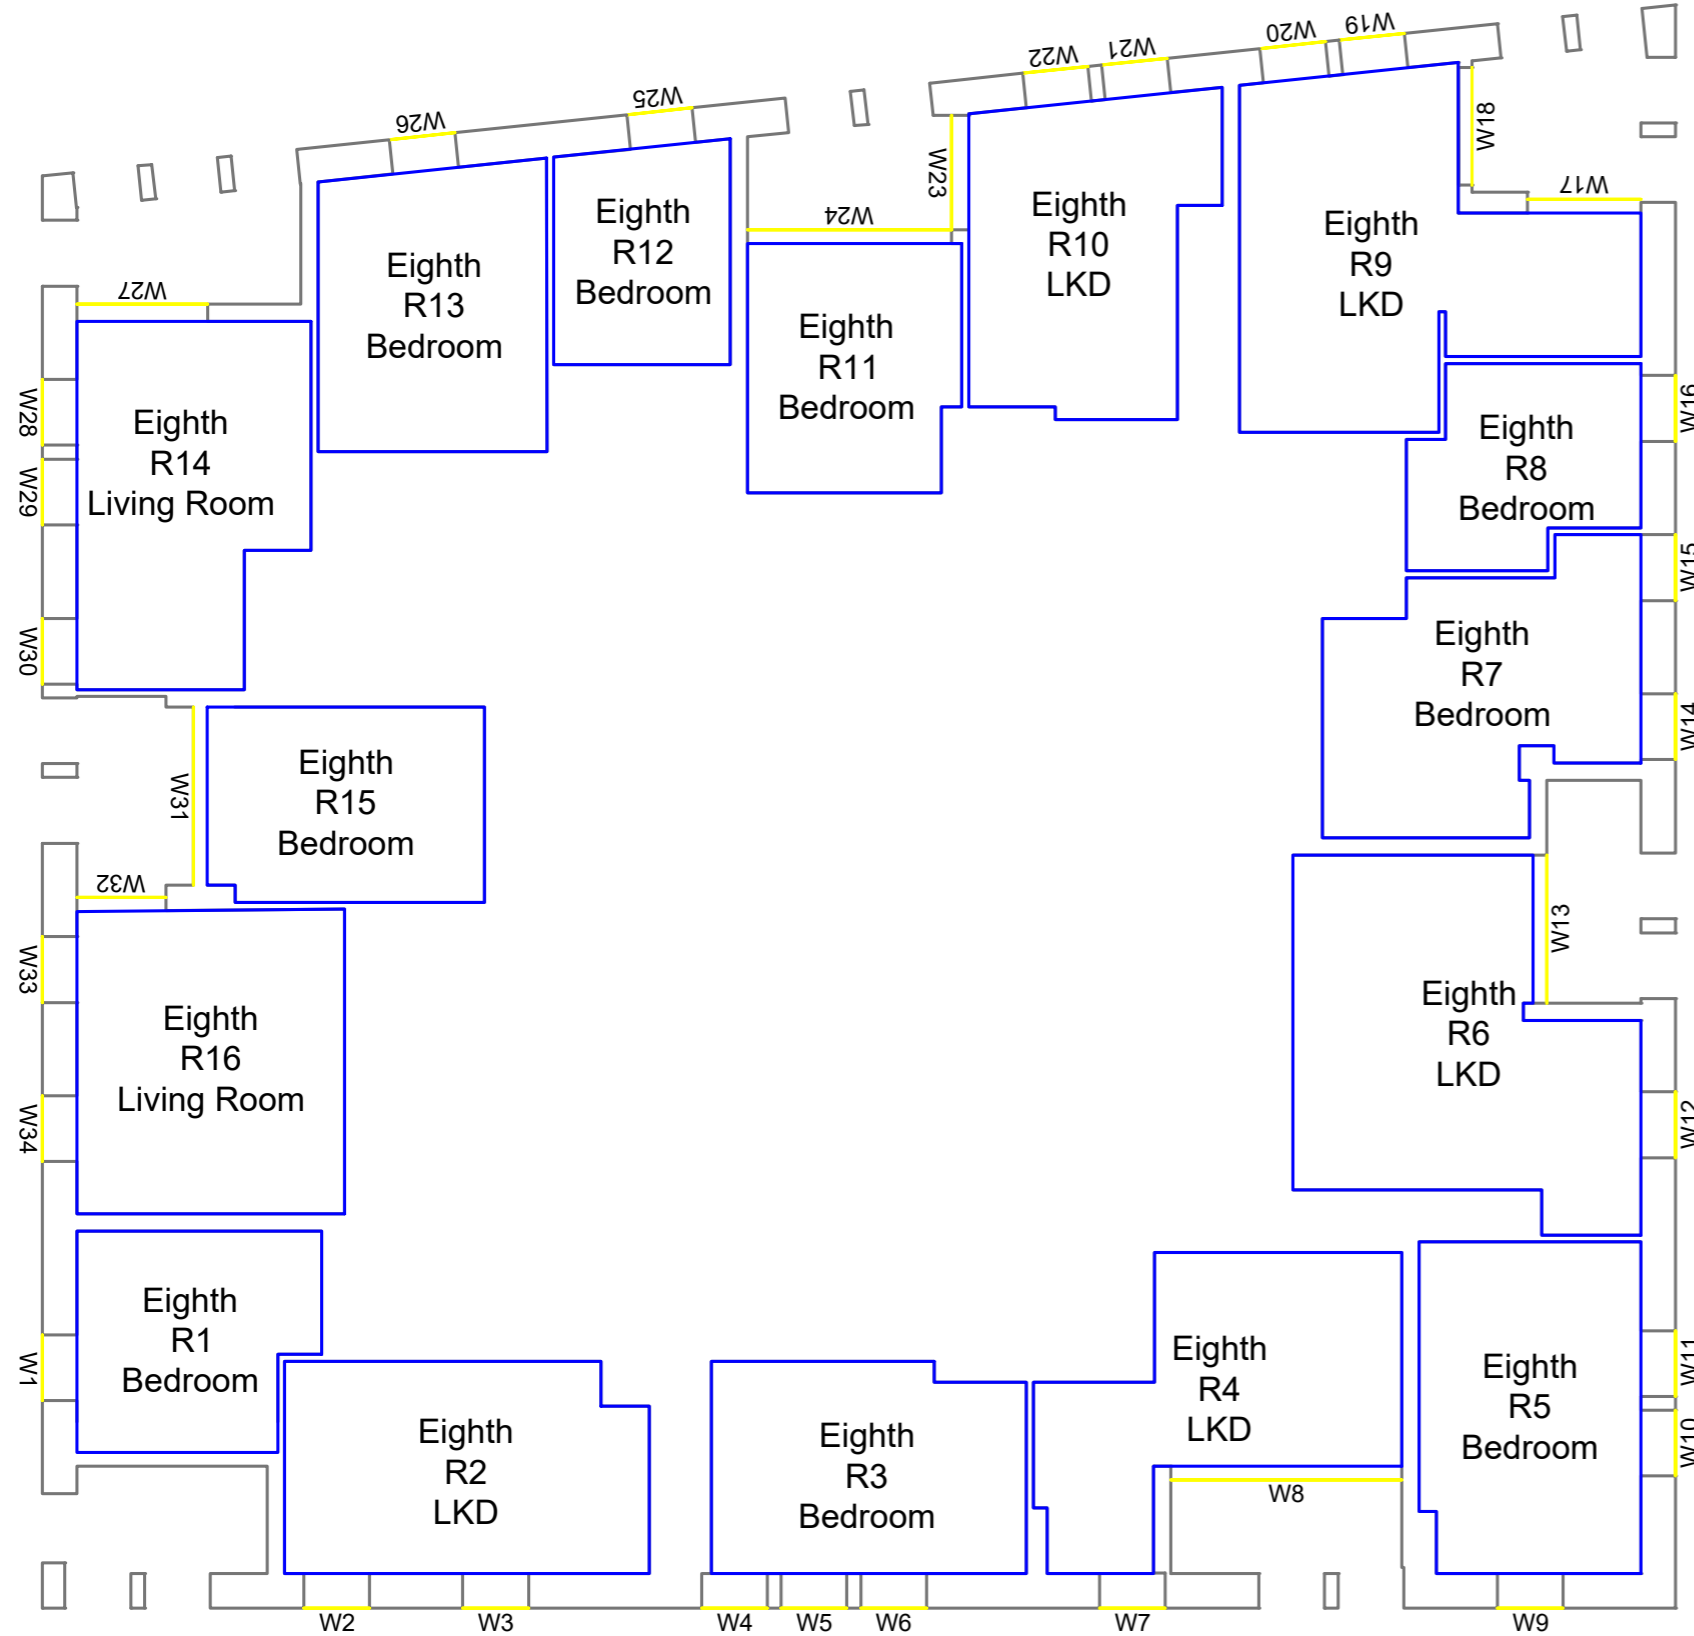

Sources of information

Project Charlton Riverside
London
SE7 7RY

Title Block O
Eighth floor

Drawn MC Checked --

Date 28/11/2018 Project 1864

Rel no. 35 Prefix DS01 Page no. CP87