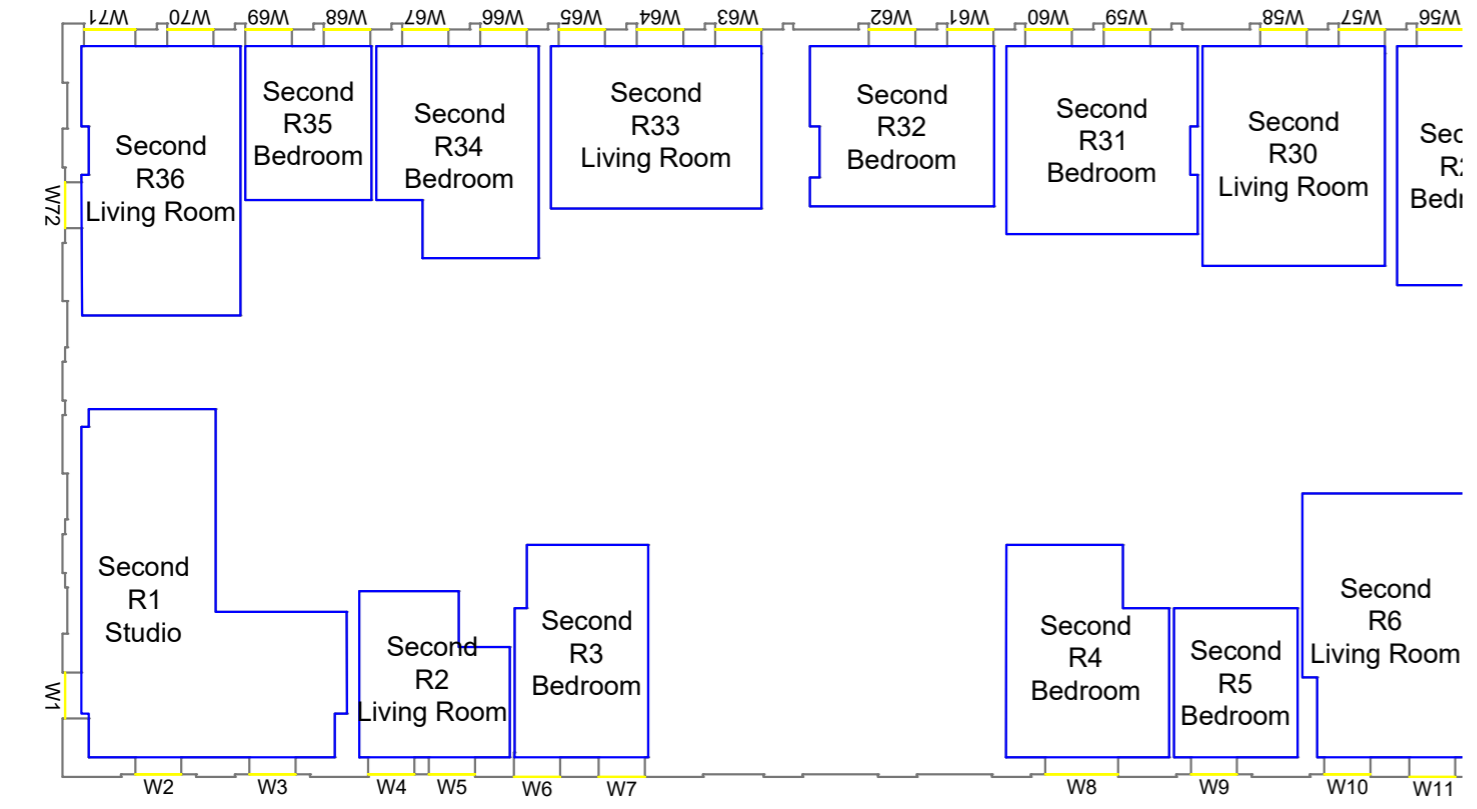

Sources of information

Project Charlton Riverside
London
SE7 7RY

Title Block KL
Second floor

Drawn MC Checked --

Date 28/11/2018 Project 1864

Rel no. 35 Prefix DS01 Page no. CP65