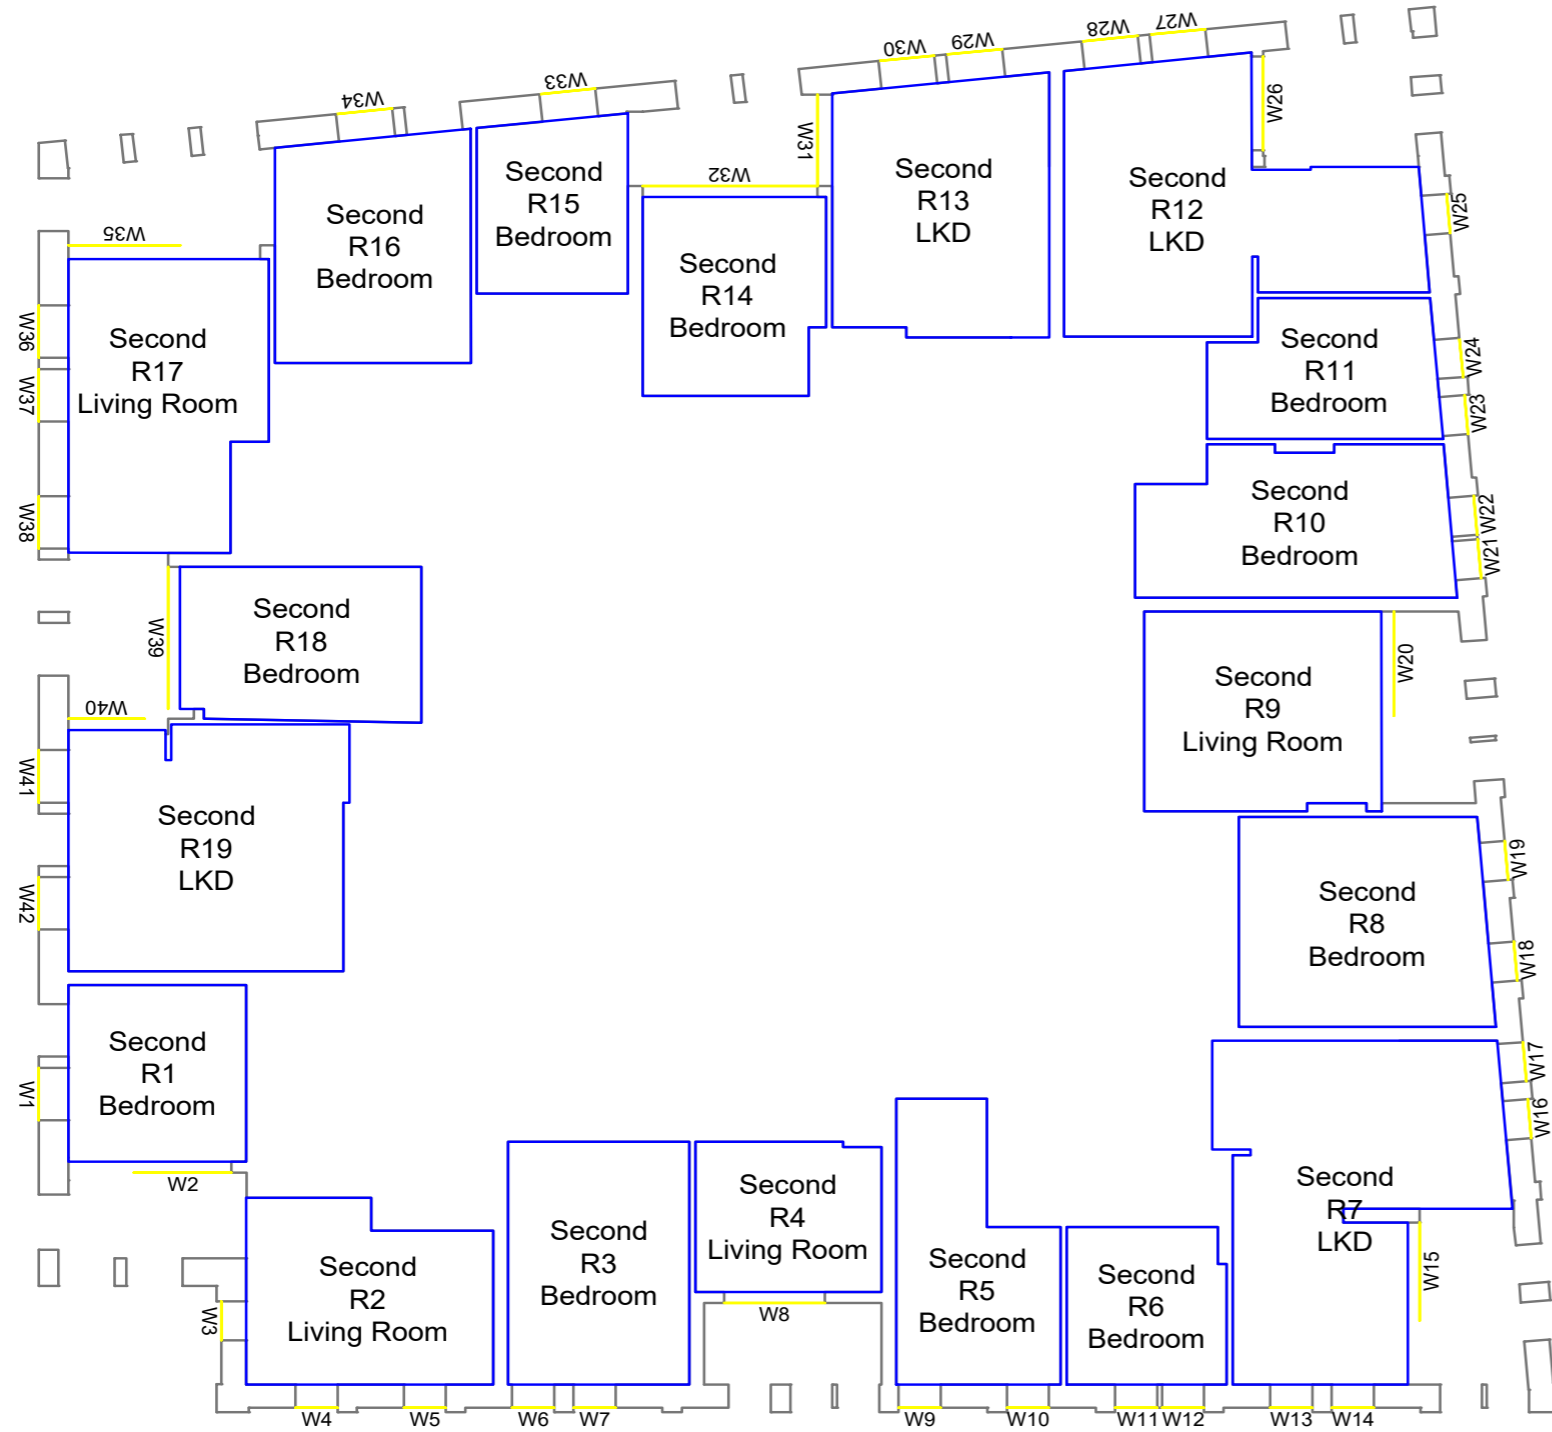

Sources of information

Project Charlton Riverside
London
SE7 7RY

Title Block O
Second floor

Drawn MC Checked --

Date 28/11/2018 Project 1864

Rel no. 35 Prefix DS01 Page no. CP81