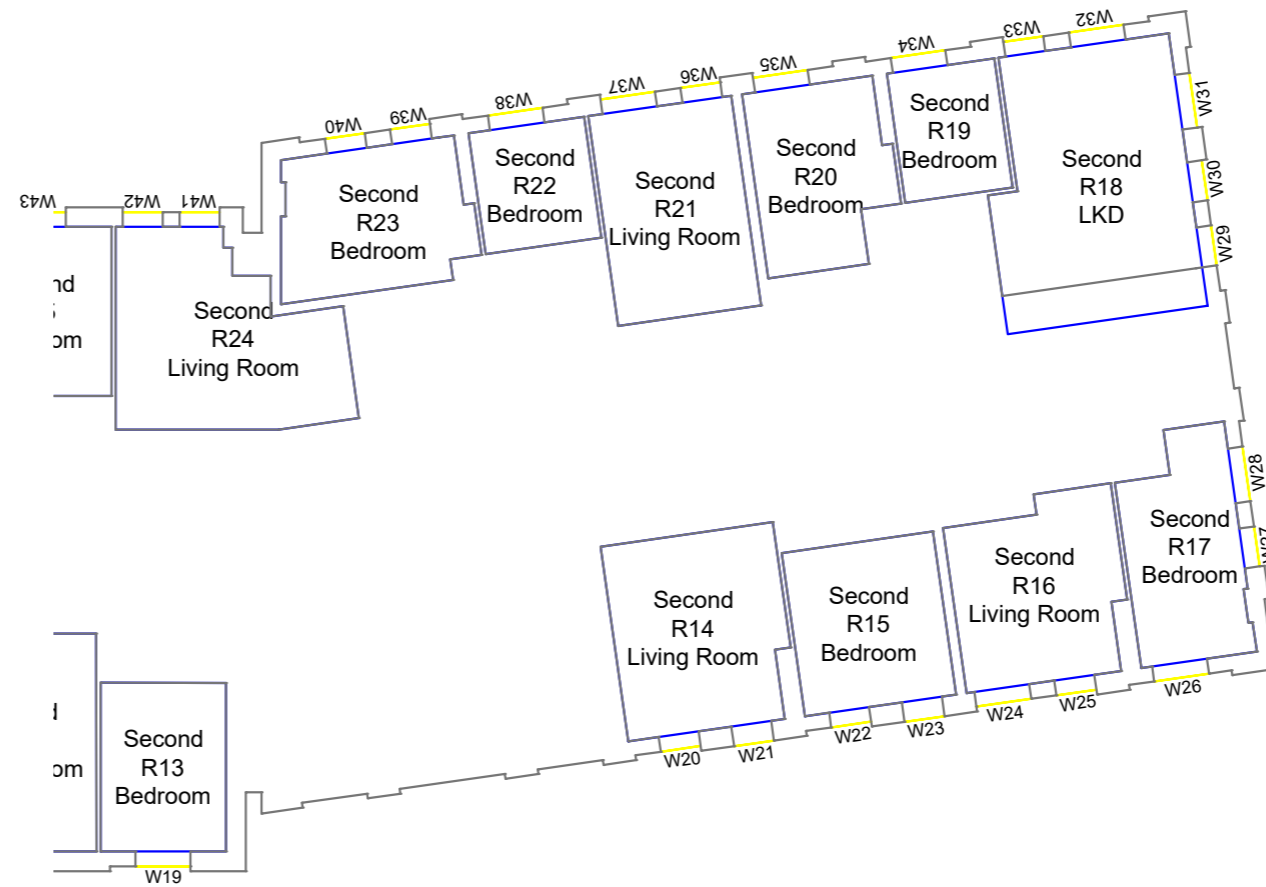

Sources of information

Project Charlton Riverside
London
SE7 7RY

Title Block EF
Second floor

Drawn MC Checked --

Date 11/10/2018 Project 1864

Rel no. 34 Prefix DS01 Page no. CP43