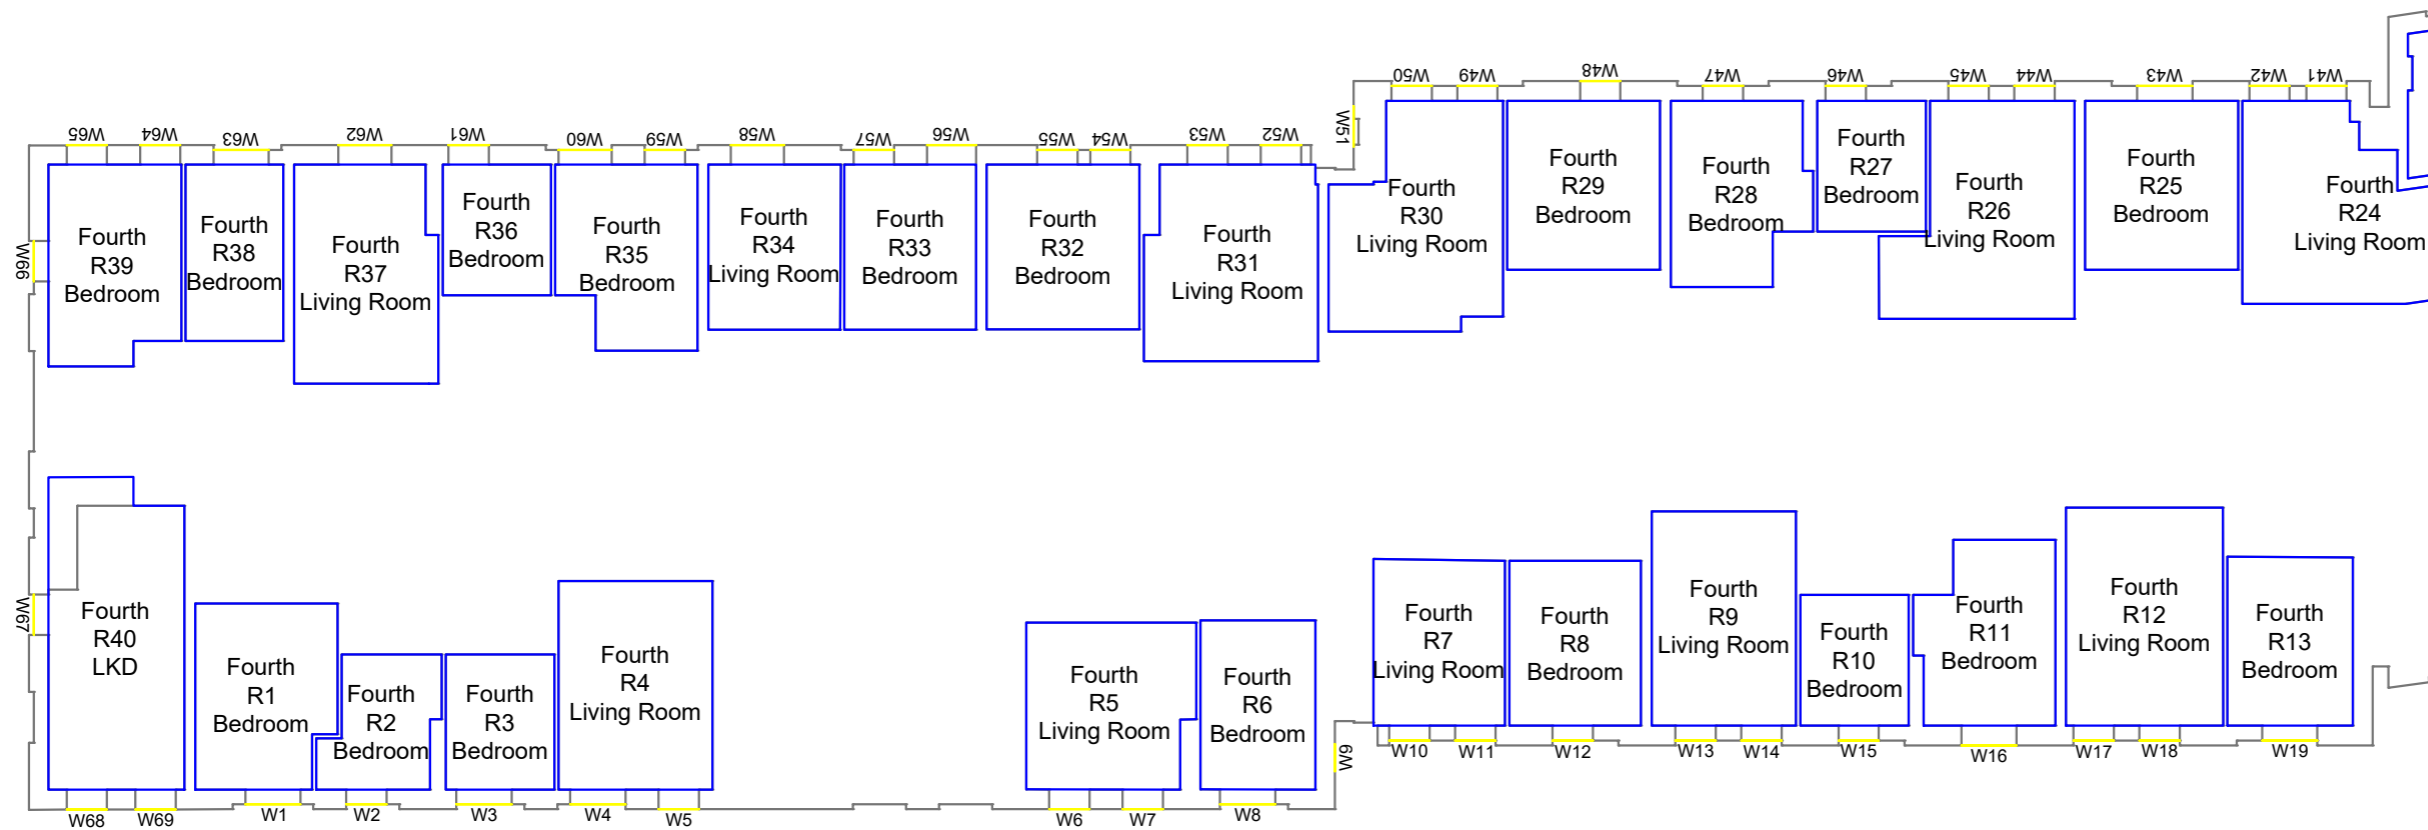

Sources of information

Project Charlton Riverside
London
SE7 7RY

Title Block EF
Fourth floor

Drawn MC Checked --

Date 11/10/2018 Project 1864

Rel no. 34 Prefix DS01 Page no. CP45