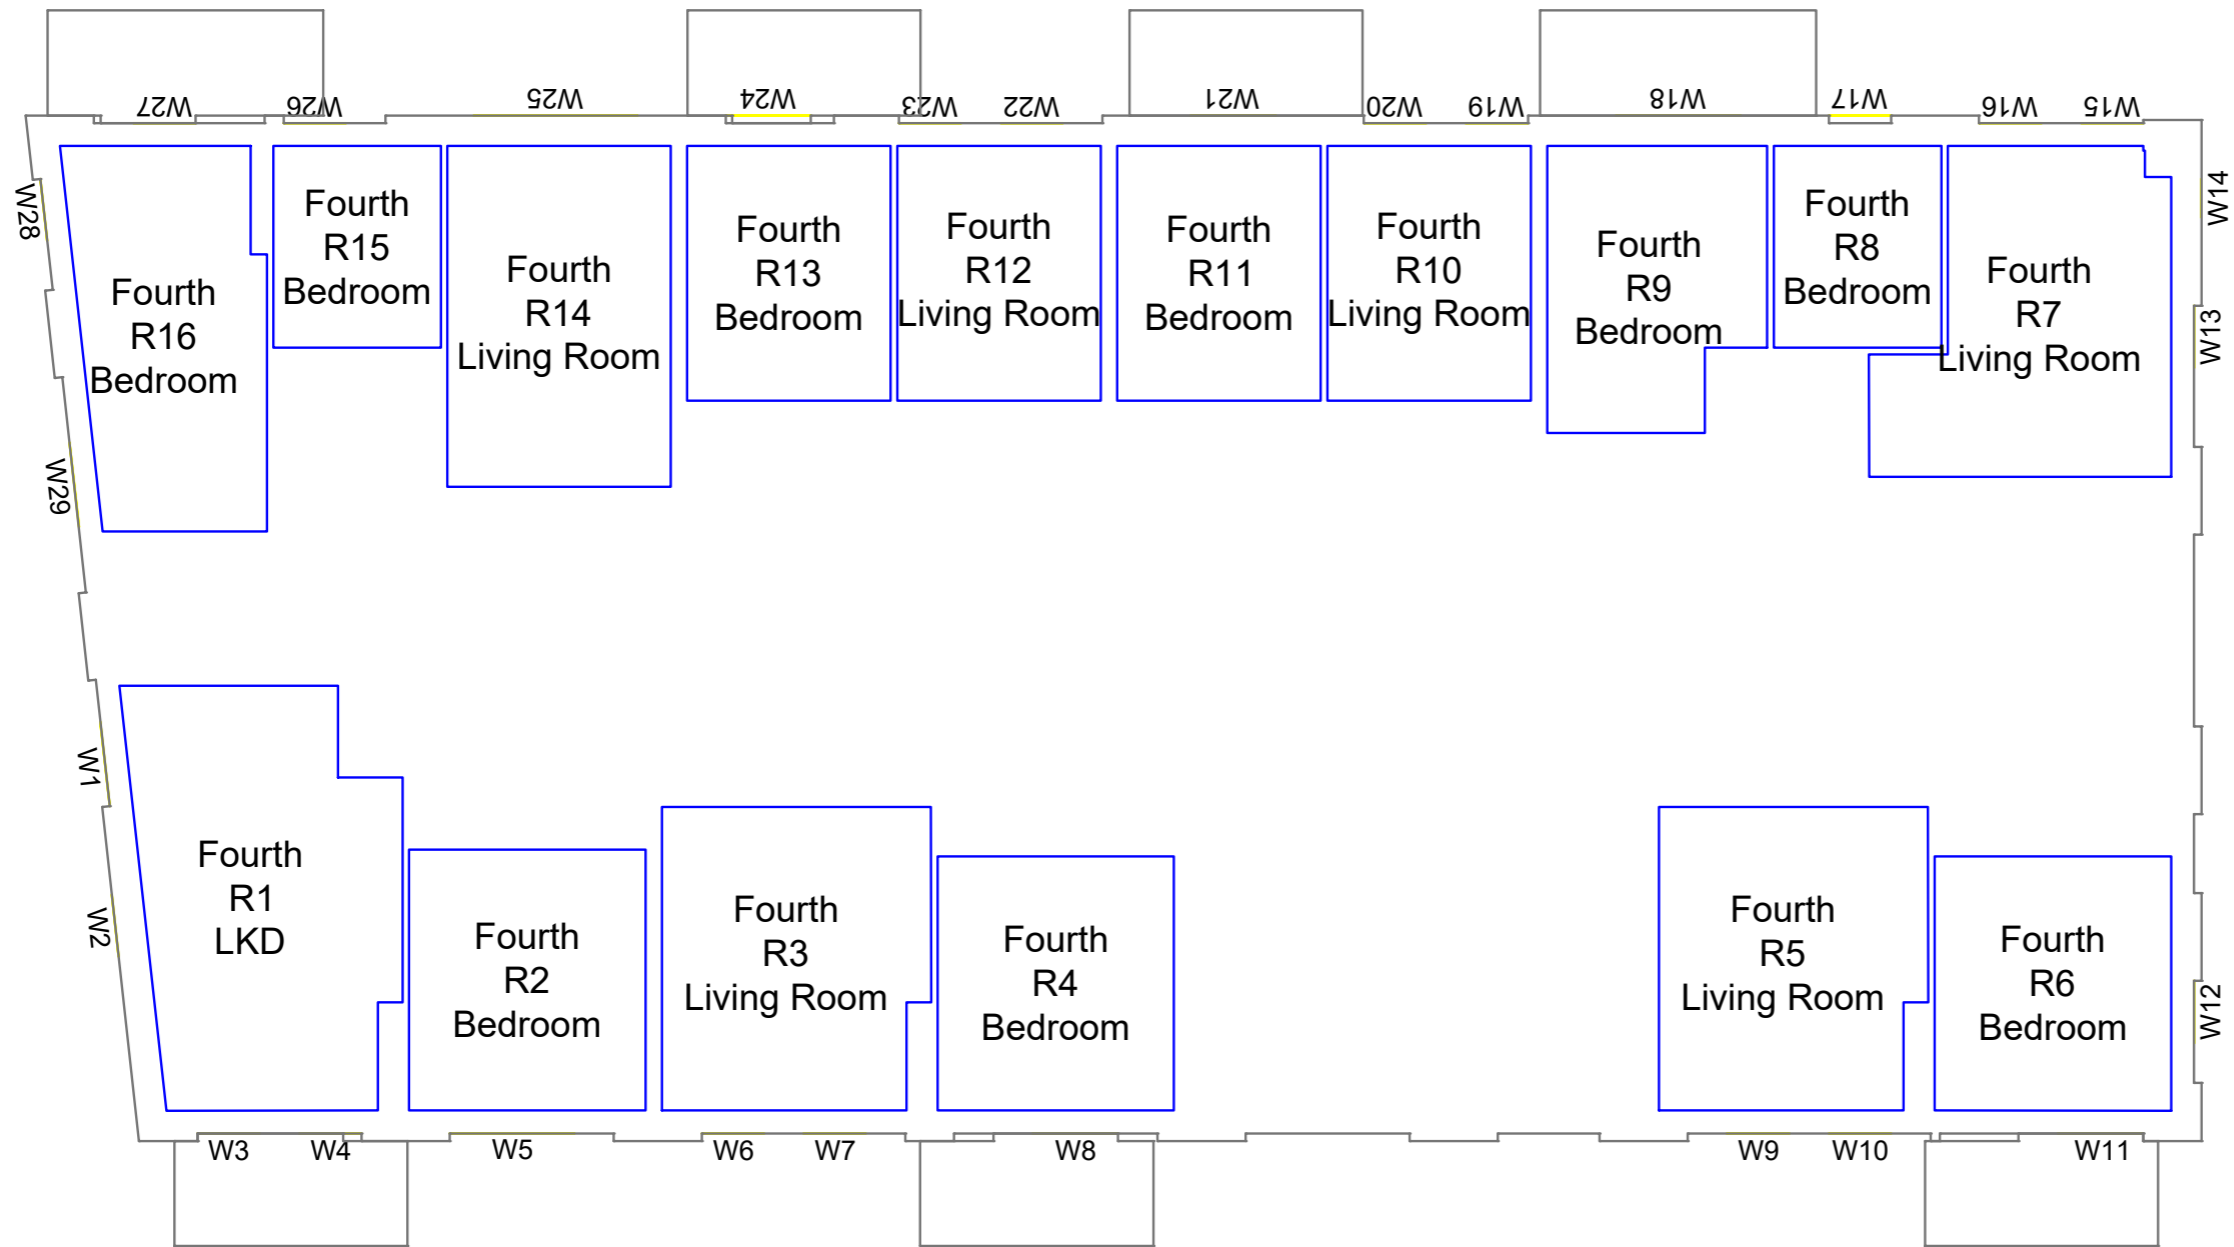

Sources of information

Project Charlton Riverside  
 London  
 SE7 7RY

Title Block D  
 Third floor

Drawn MC Checked --

Date 28/11/2018 Project 1864

Rel no. 35 Prefix DS01 Page no. CP34

Sources of information