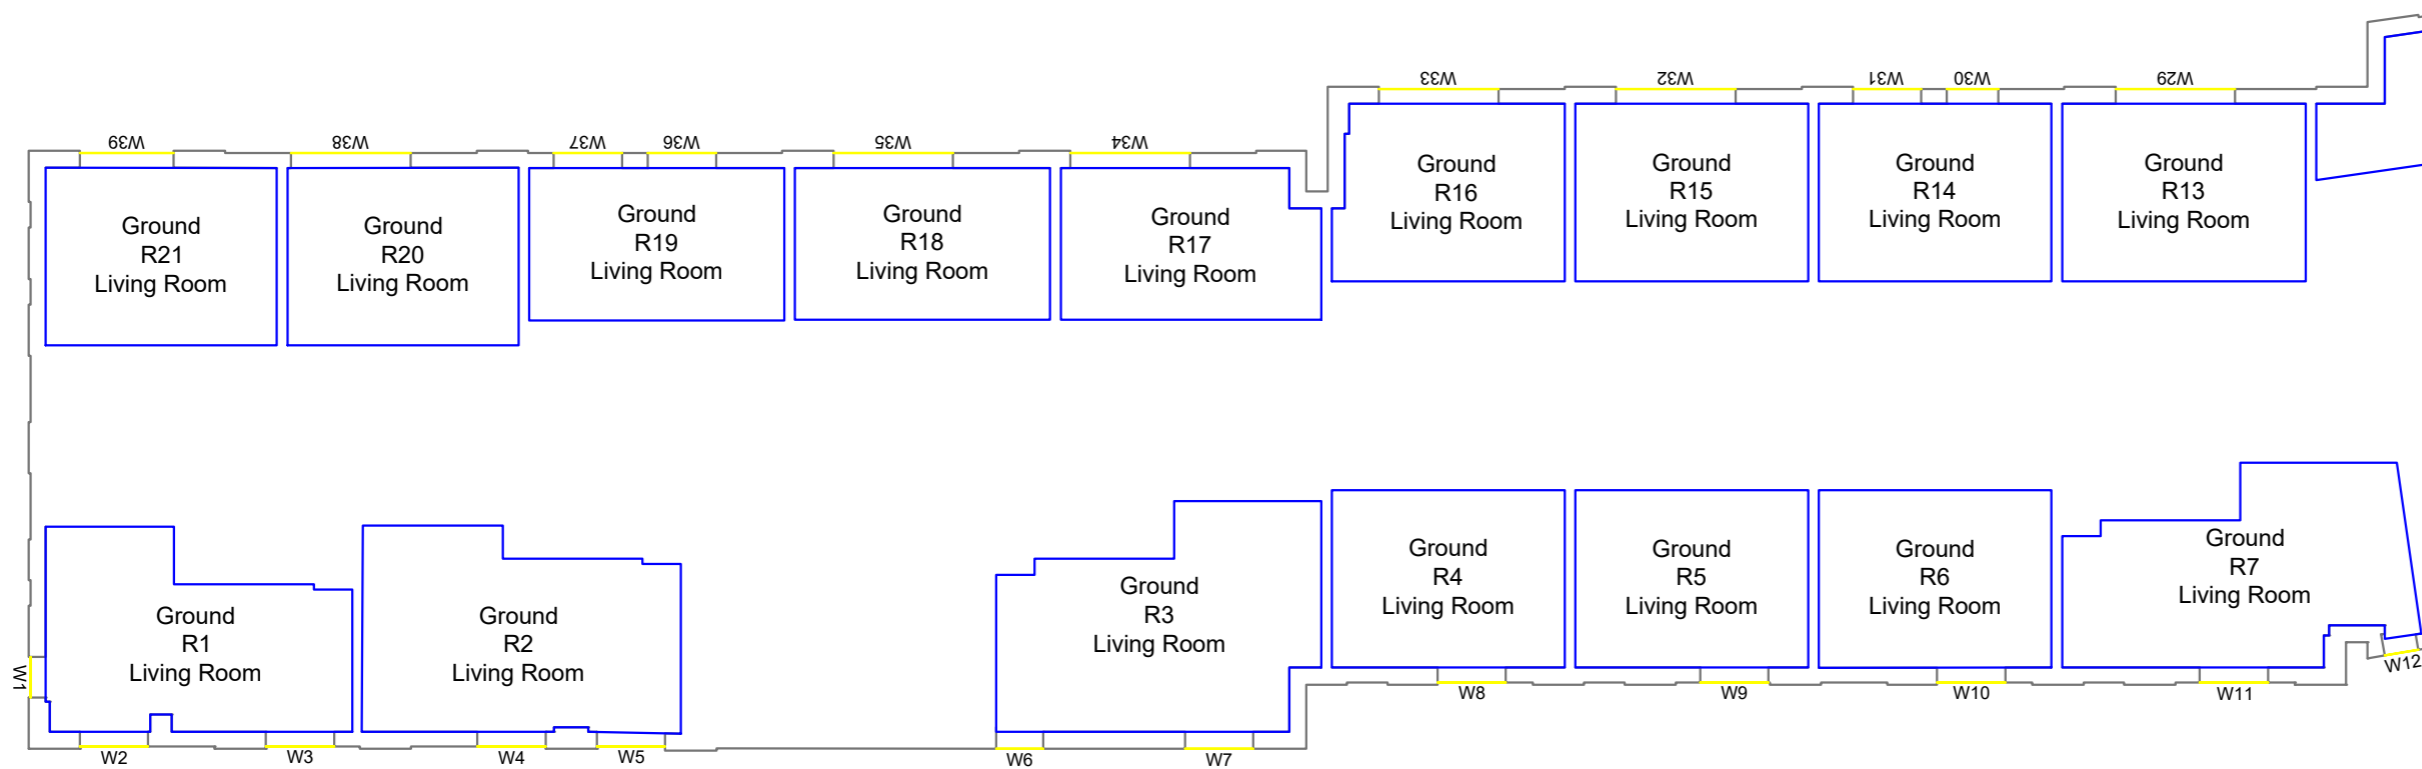

Sources of information

Project Charlton Riverside  
 London  
 SE7 7RY

Title Block EF  
 Ground floor

Drawn MC Checked --

Date 11/10/2018 Project 1864

Rel no. 34 Prefix DS01 Page no. CP41

Sources of information