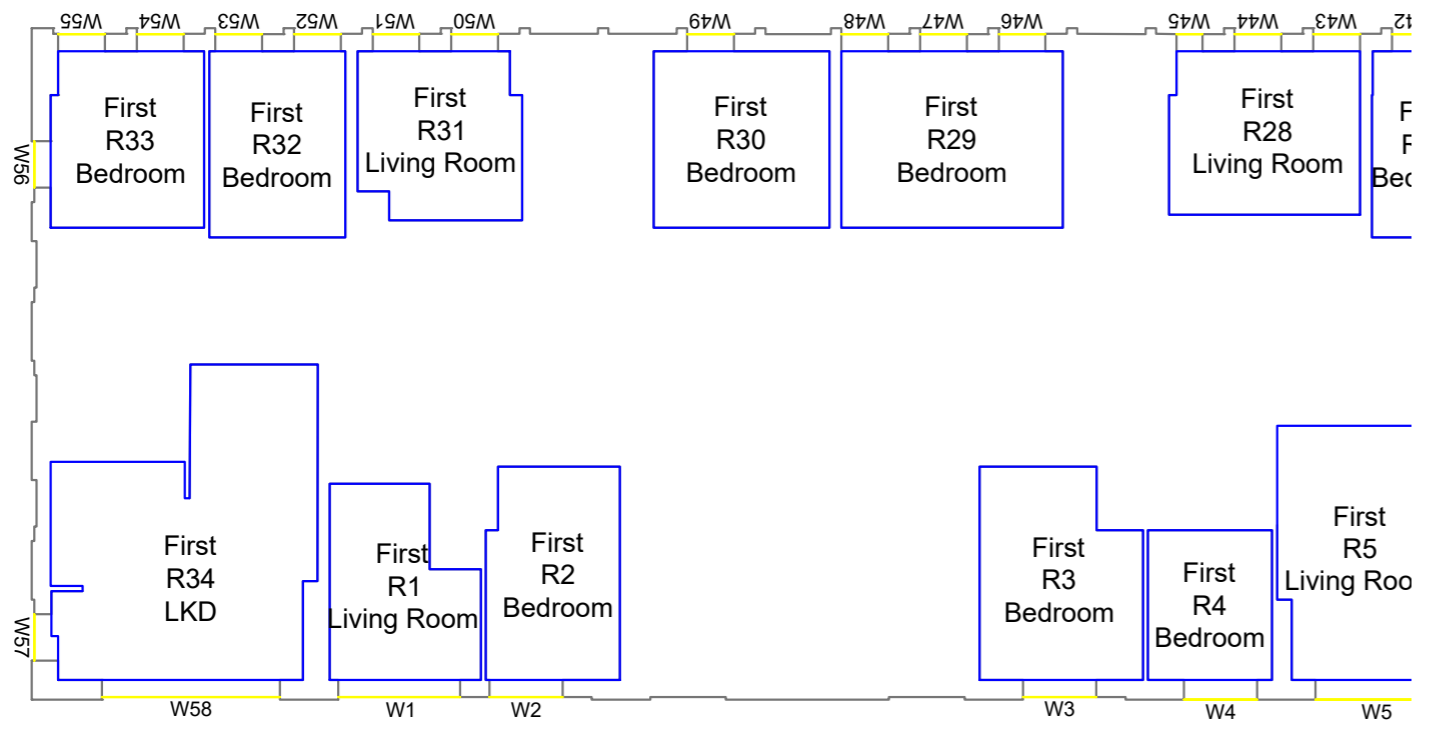

Sources of information

Project Charlton Riverside
London
SE7 7RY

Title Block KL
First floor

Drawn MC Checked --

Date 28/11/2018 Project 1864

Rel no. 35 Prefix DS01 Page no. CP63