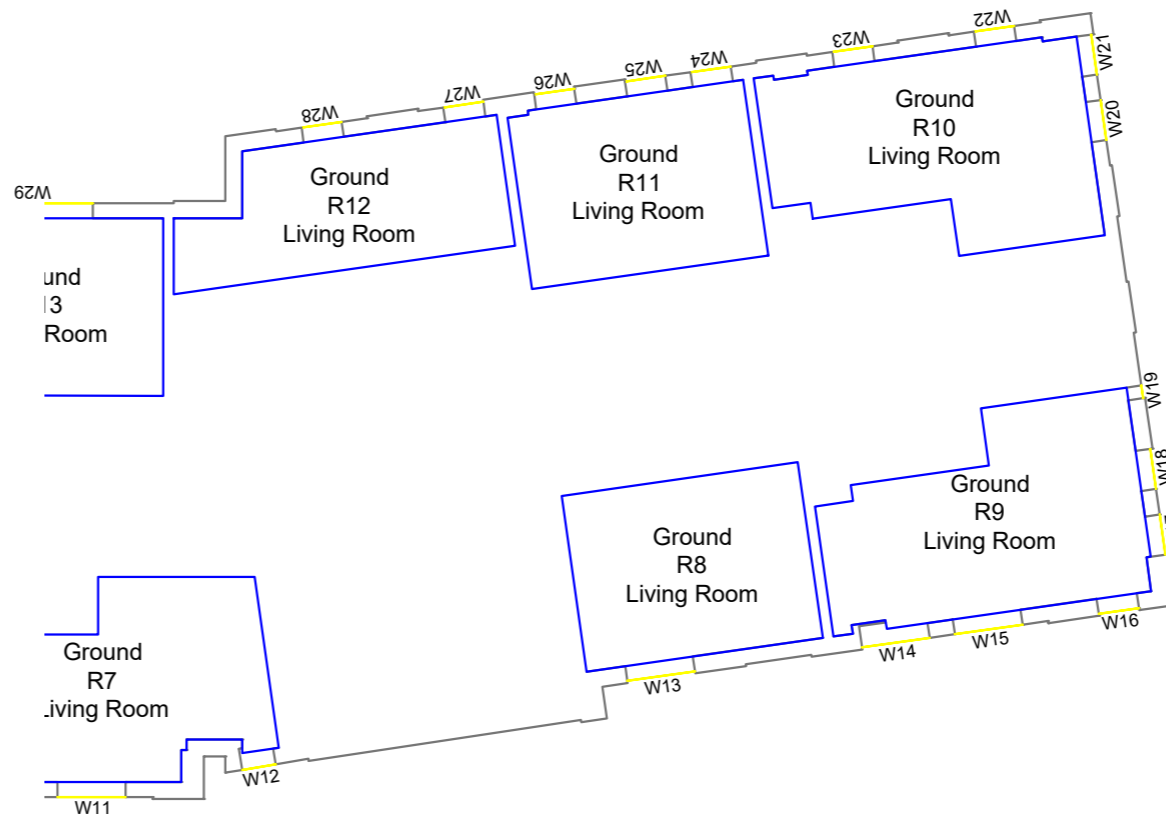

Sources of information

Project Charlton Riverside  
 London  
 SE7 7RY

Title Block EF  
 Ground floor

Drawn MC Checked --

Date 11/10/2018 Project 1864

Rel no. 34 Prefix DS01 Page no. CP41

Sources of information