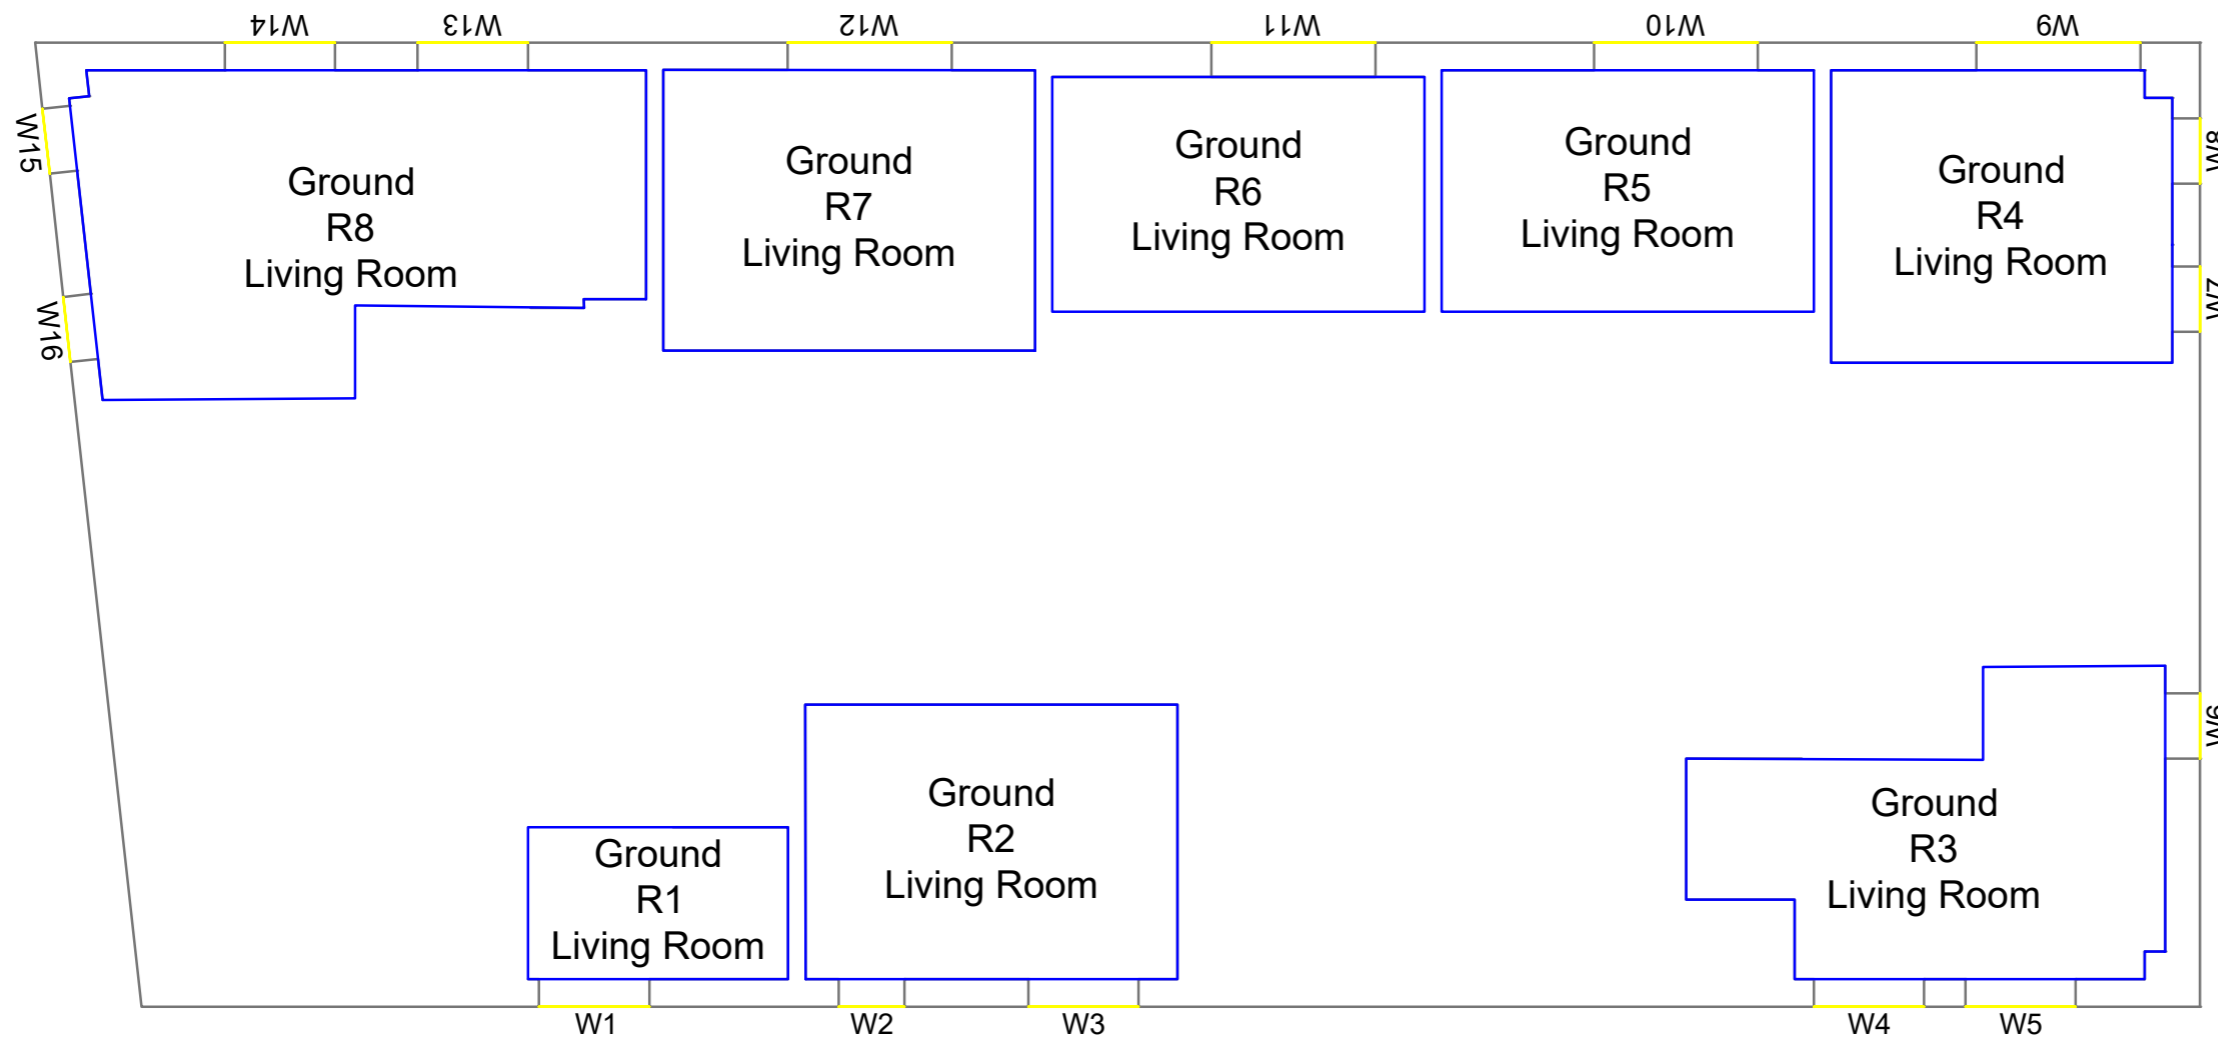

Sources of information

Project Charlton Riverside
London
SE7 7RY

Title Block D
Ground floor

Drawn MC Checked --

Date 28/11/2018 Project 1864

Rel no. 35 Prefix DS01 Page no. CP31