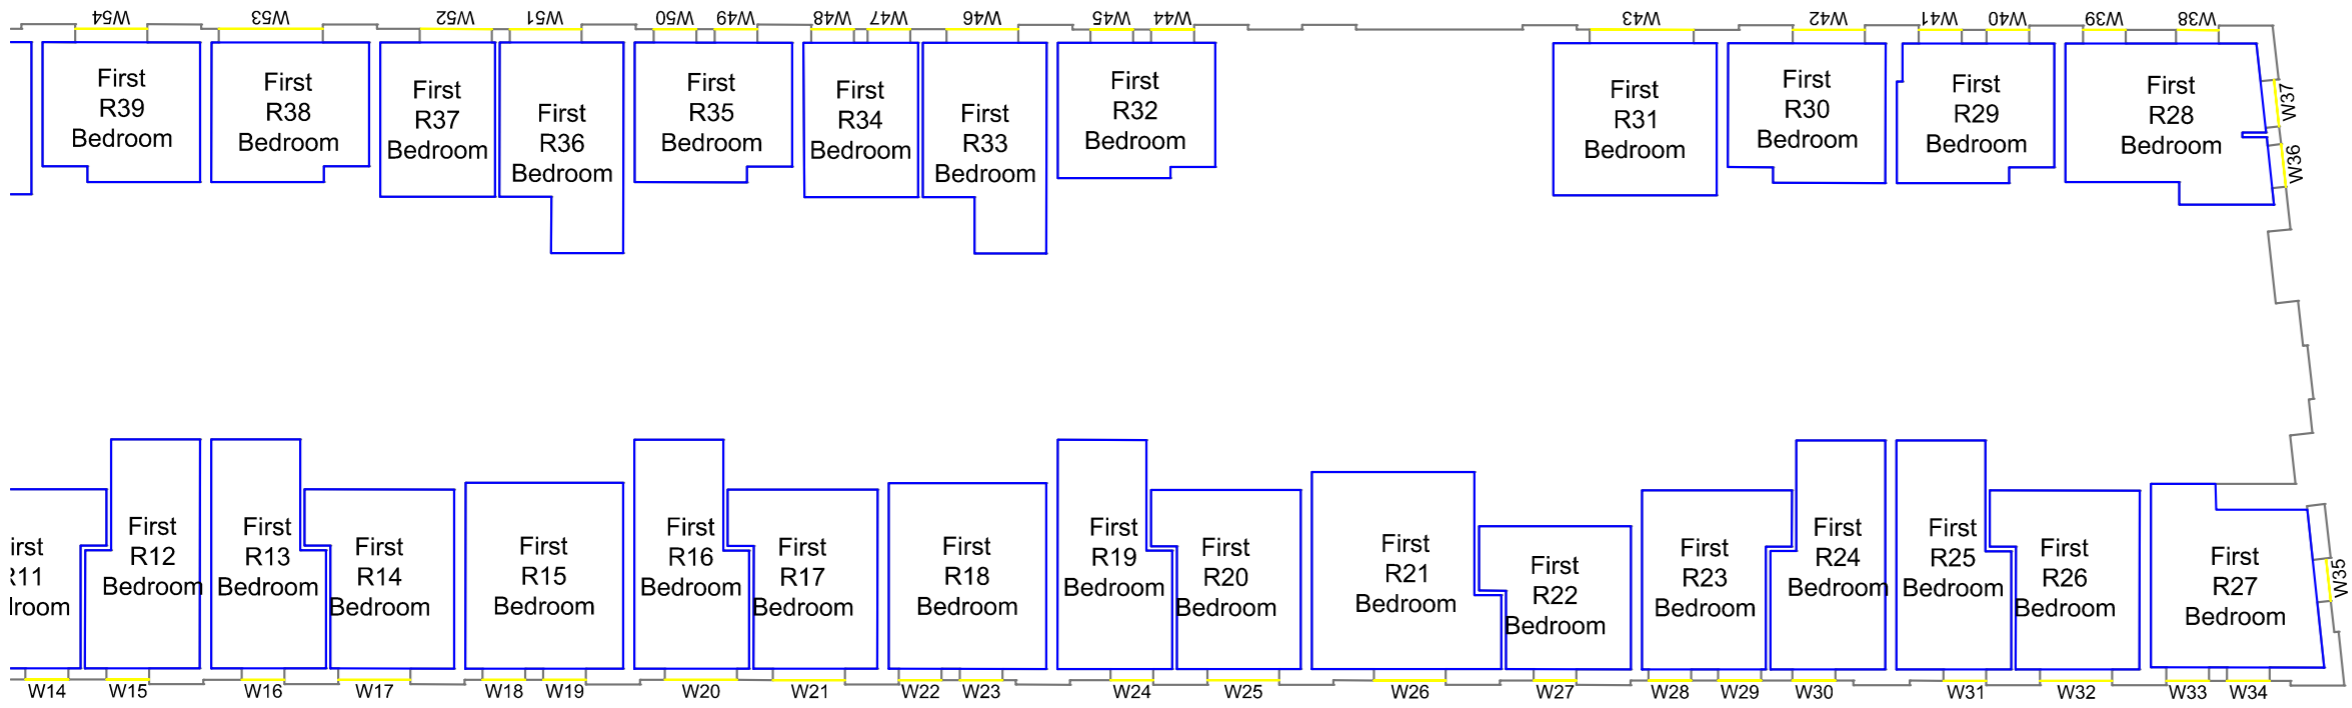

Sources of information

Project Charlton Riverside
London
SE7 7RY

Title Block H
First floor

Drawn MC Checked --

Date 28/11/2018 Project 1864

Rel no. 35 Prefix DS01 Page no. CP56