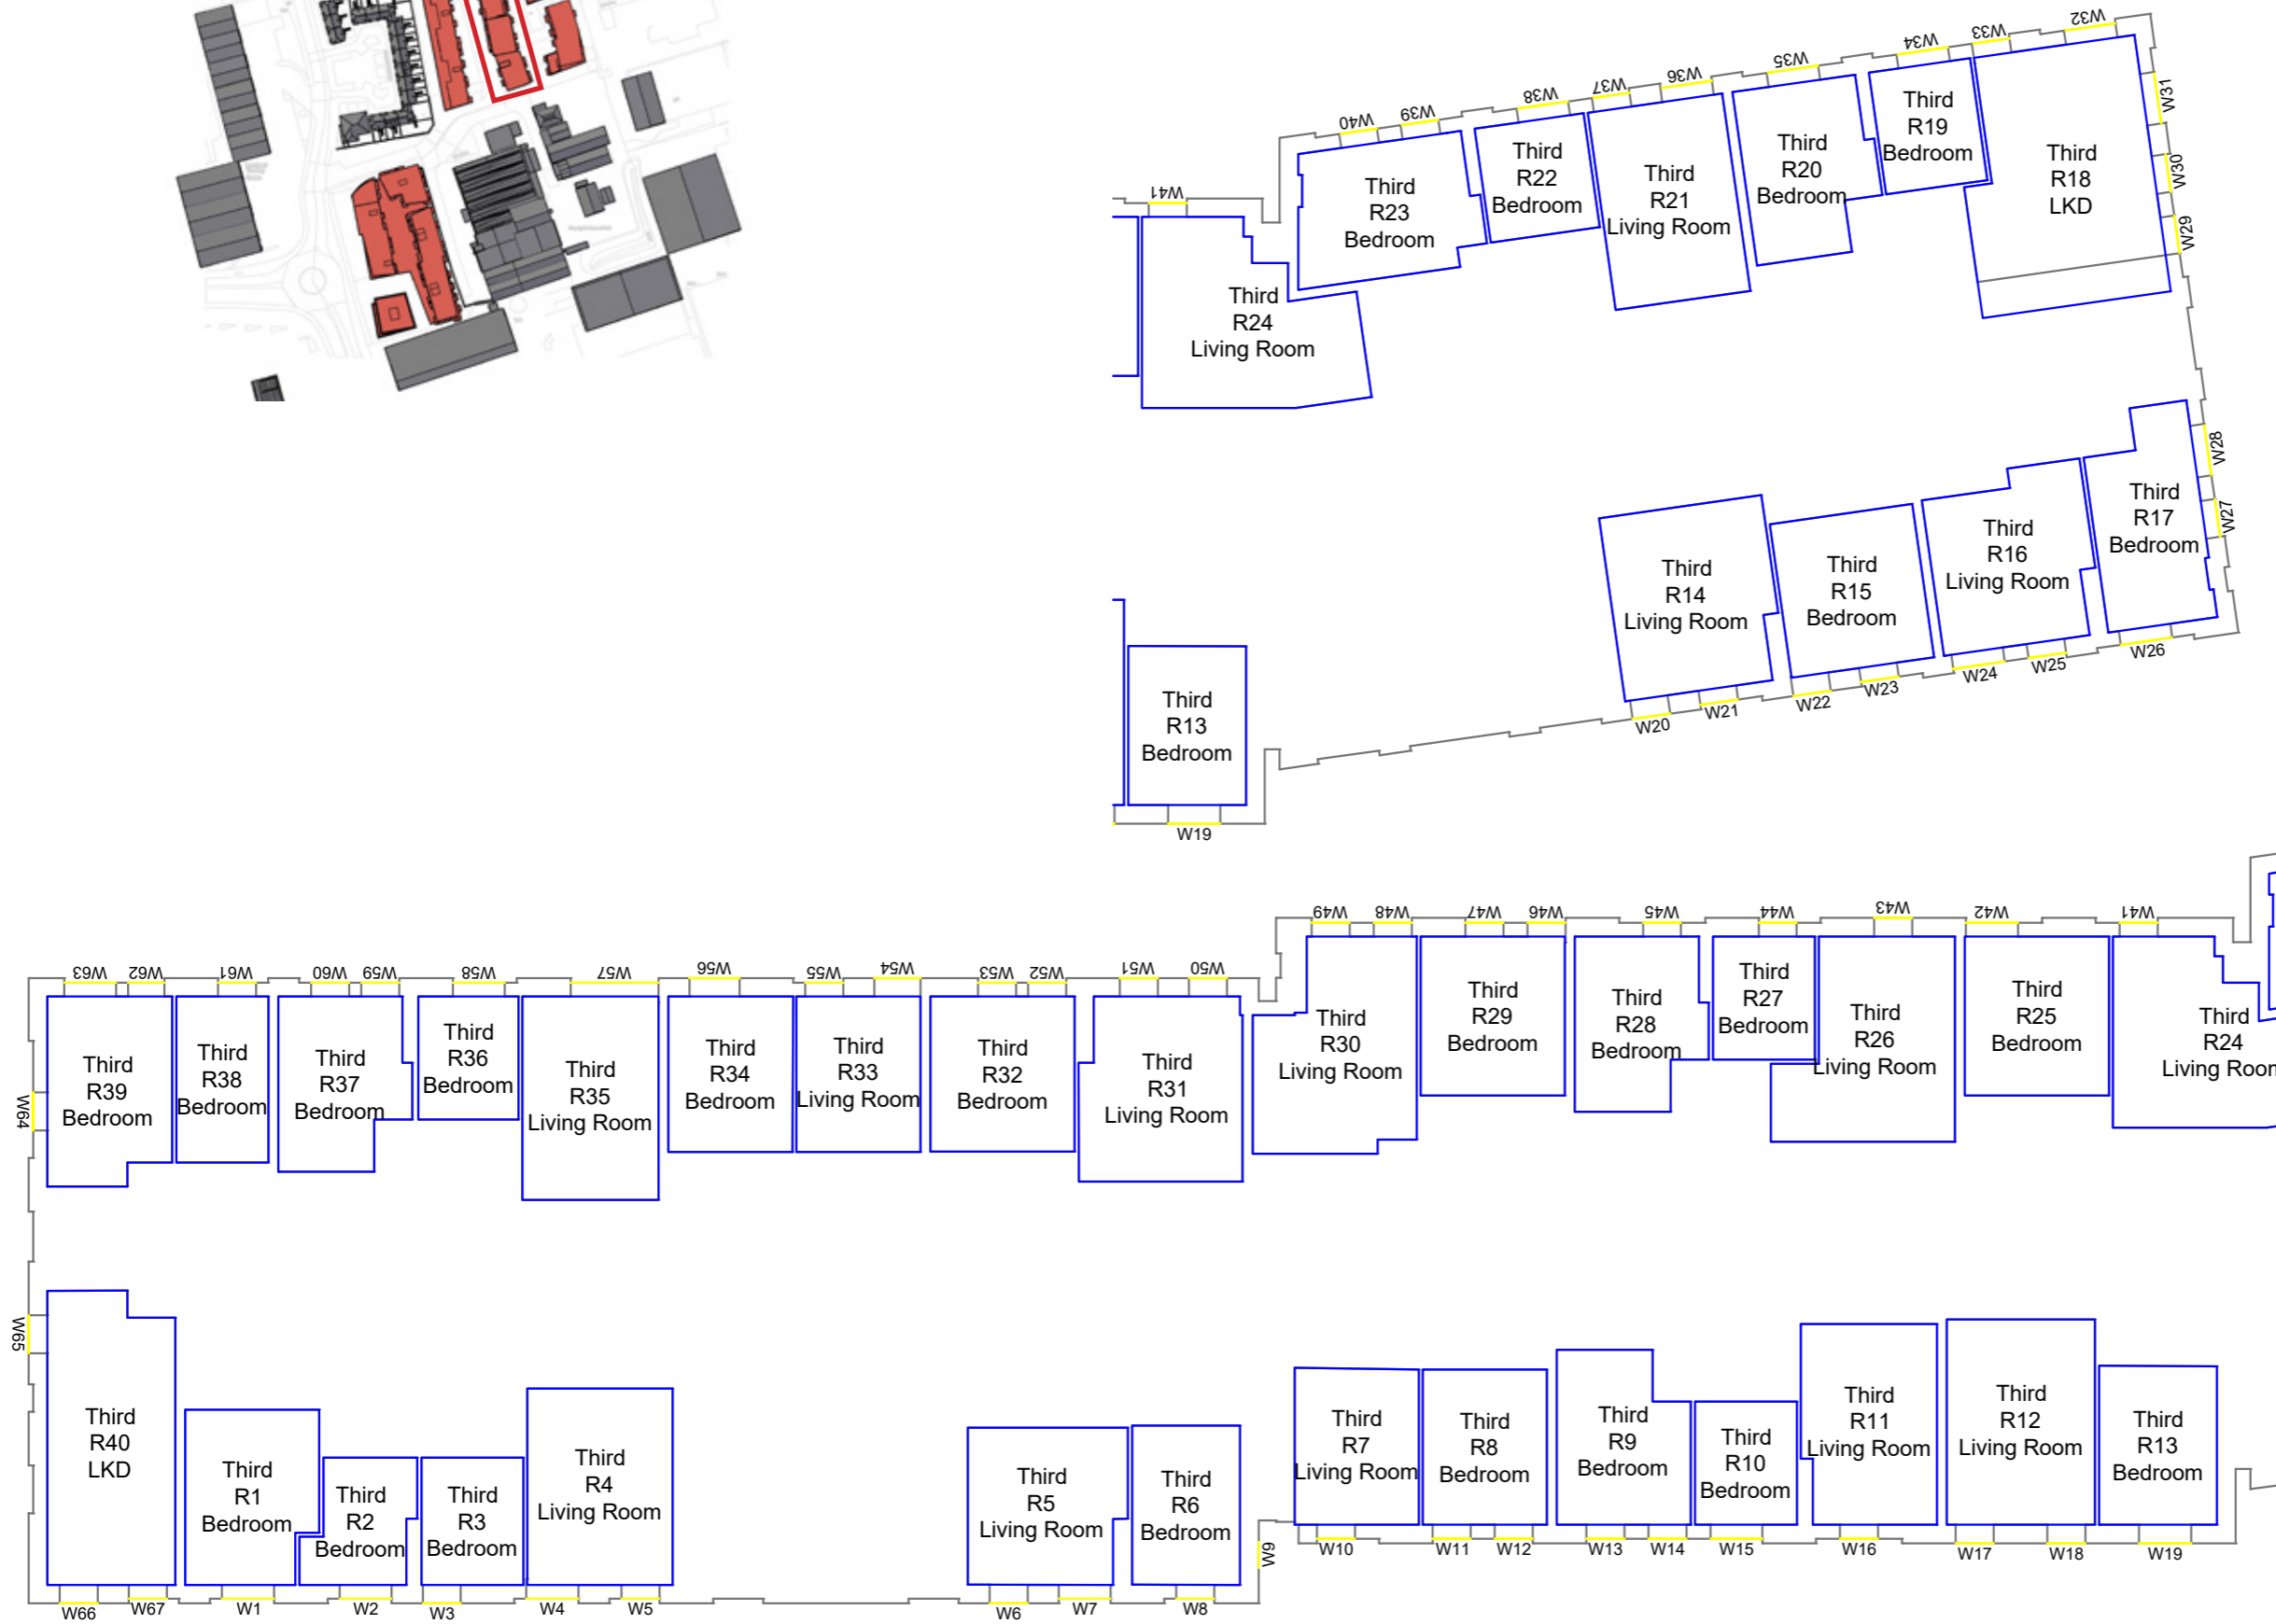

Sources of information

Project Charlton Riverside
London
SE7 7RY

Title Block EF
Third floor

Drawn MC Checked --

Date 11/10/2018 Project 1864

Rel no. 34 Prefix DS01 Page no. CP44