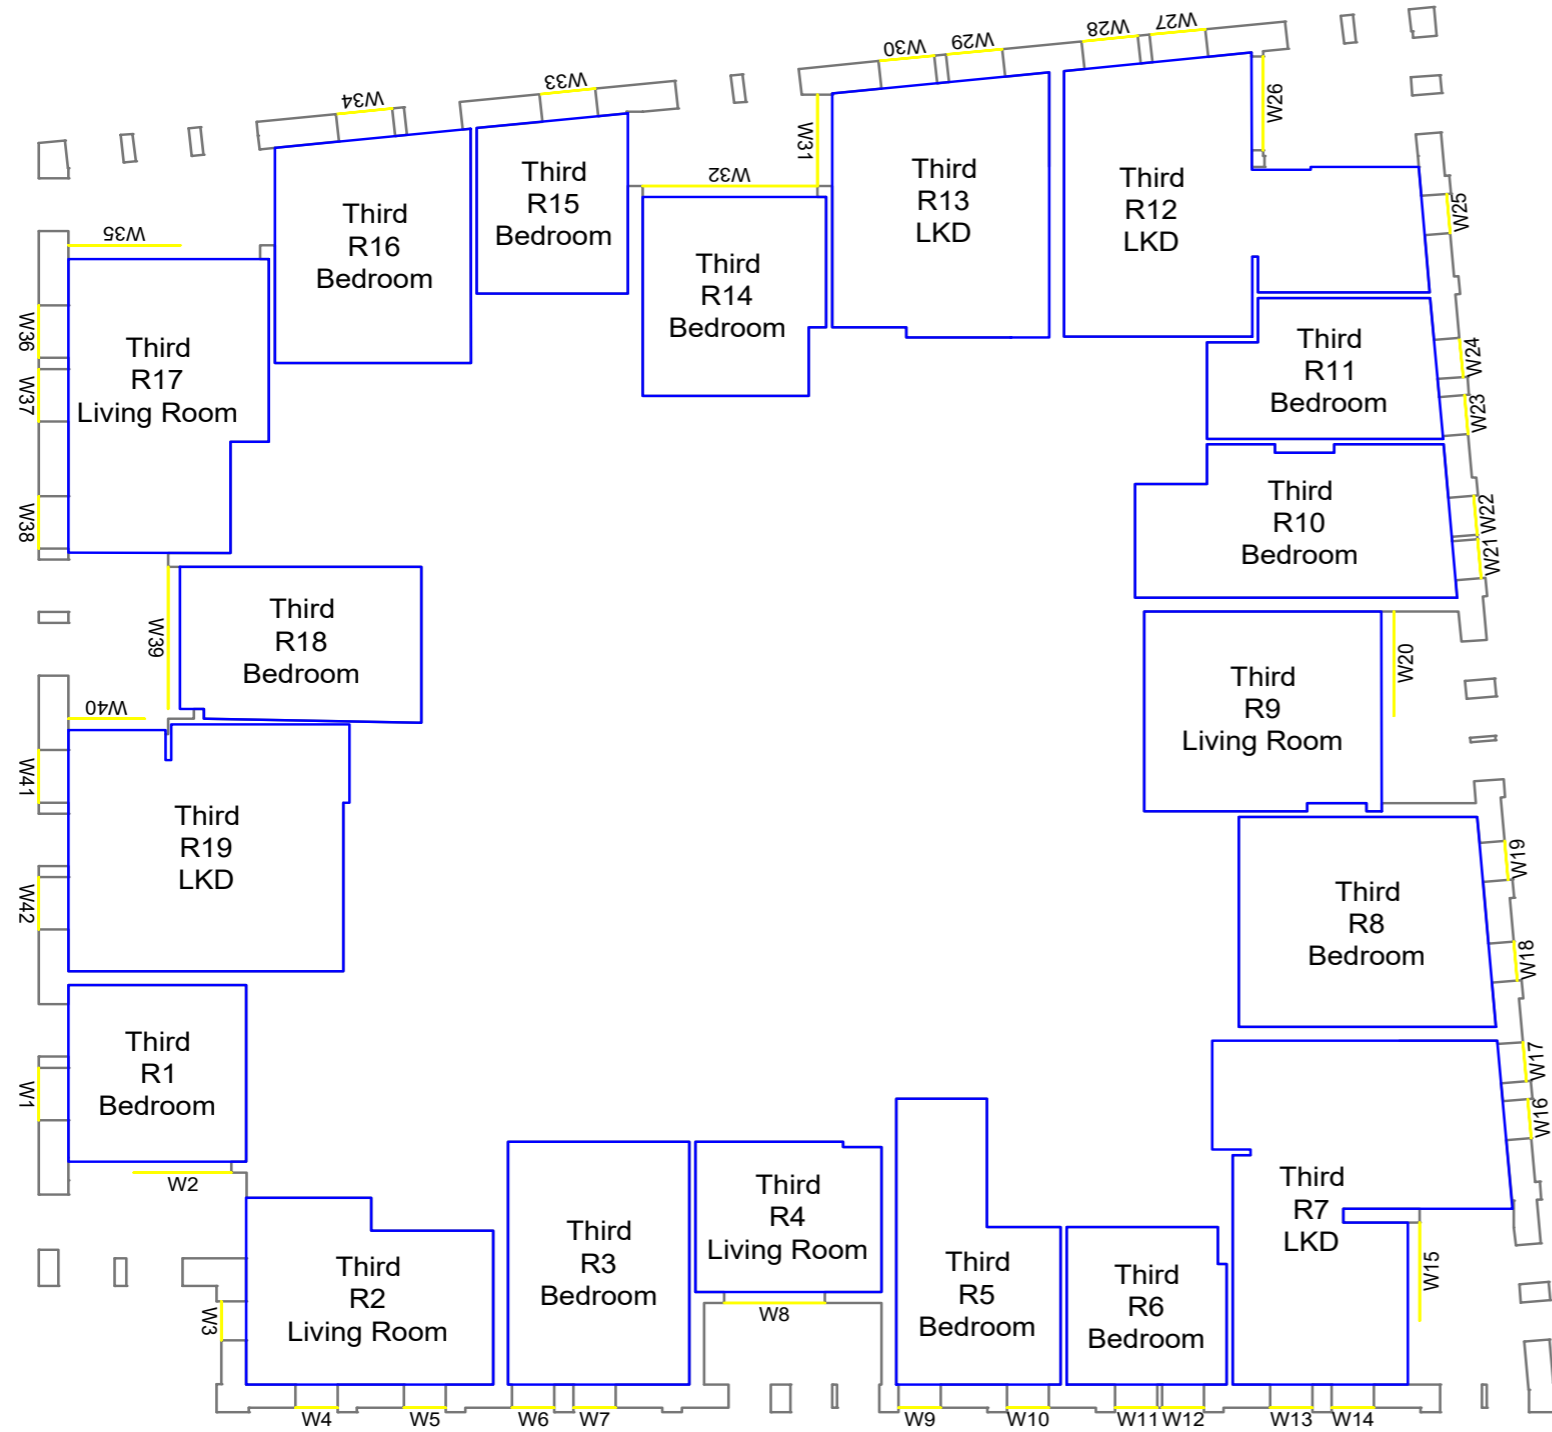

Sources of information

Project Charlton Riverside
London
SE7 7RY

Title Block O
Third floor

Drawn MC Checked --

Date 28/11/2018 Project 1864

Rel no. 35 Prefix DS01 Page no. CP82