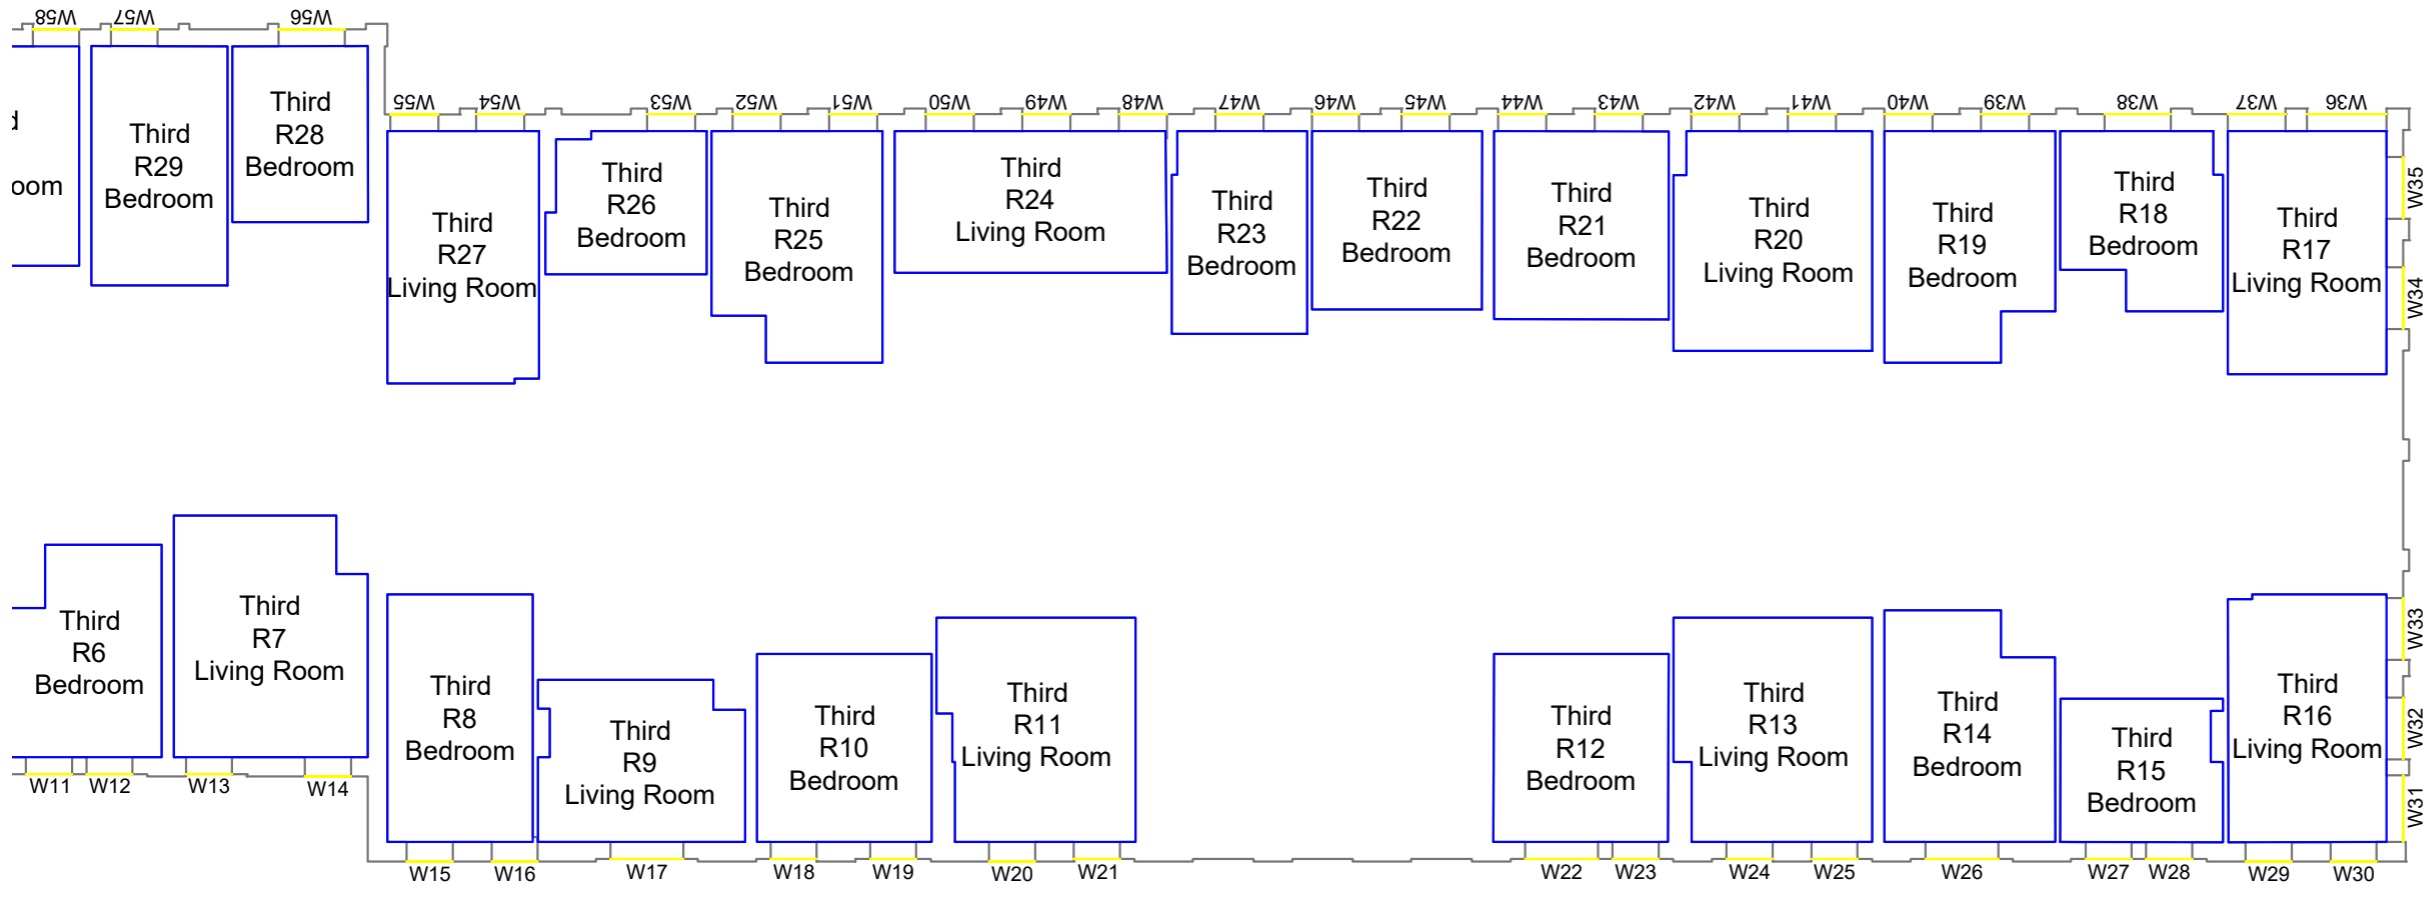

Sources of information

Project Charlton Riverside
London
SE7 7RY

Title Block KL
Third floor

Drawn MC Checked --

Date 28/11/2018 Project 1864

Rel no. 35 Prefix DS01 Page no. CP66