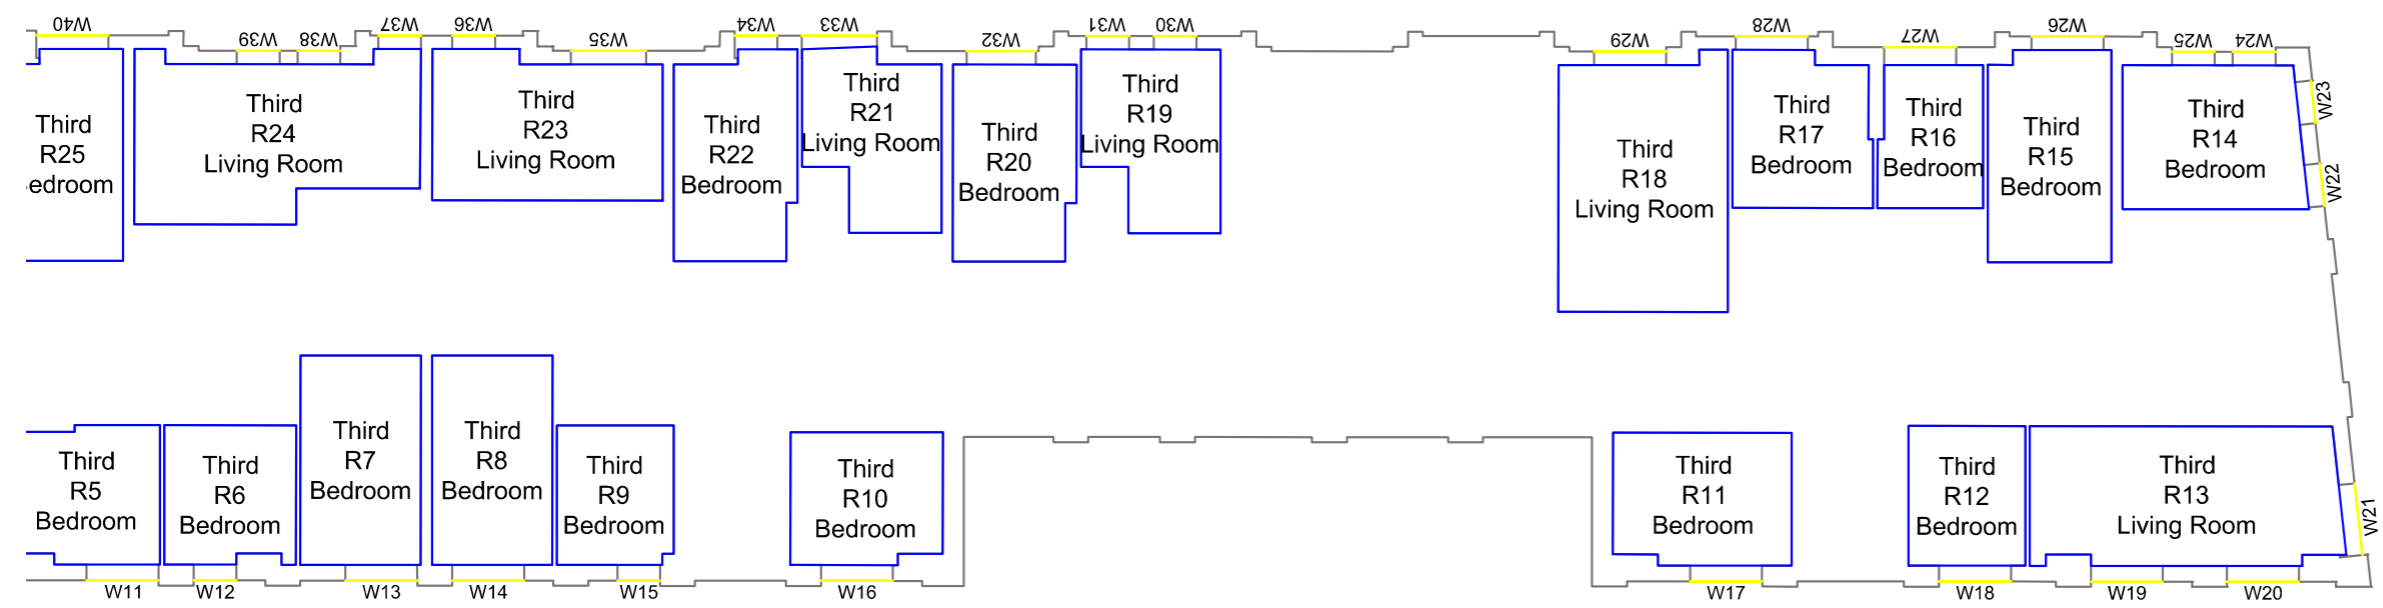

Sources of information

Project Charlton Riverside
London
SE7 7RY

Title Block H
Third floor

Drawn MC Checked --

Date 28/11/2018 Project 1864

Rel no. 35 Prefix DS01 Page no. CP58