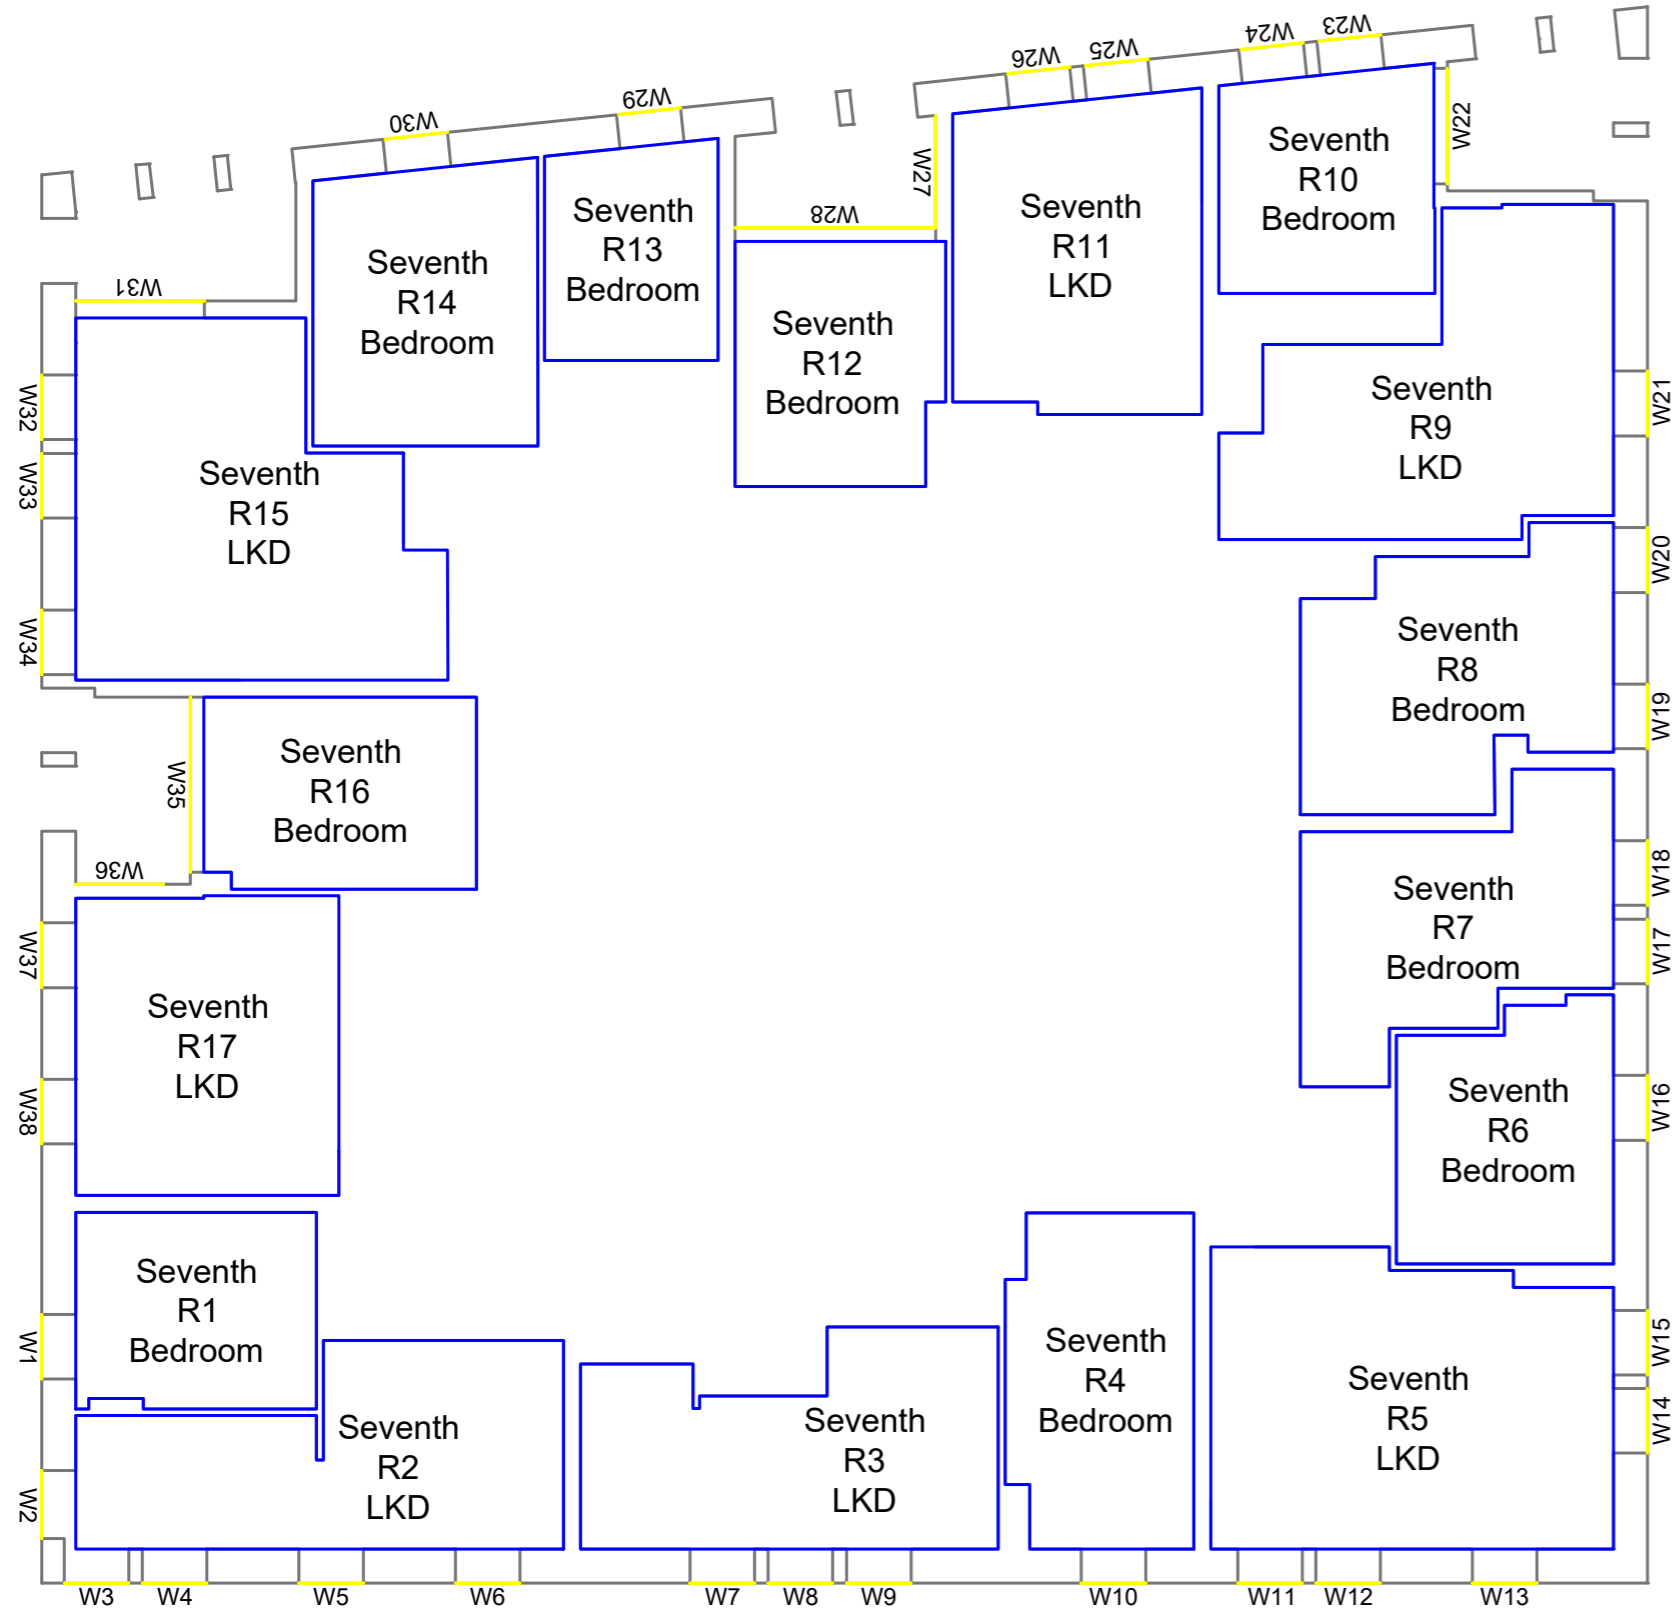

Sources of information

Project Charlton Riverside
London
SE7 7RY

Title Block O
Seventh floor

Drawn MC Checked --

Date 28/11/2018 Project 1864

Rel no. 35 Prefix DS01 Page no. CP86