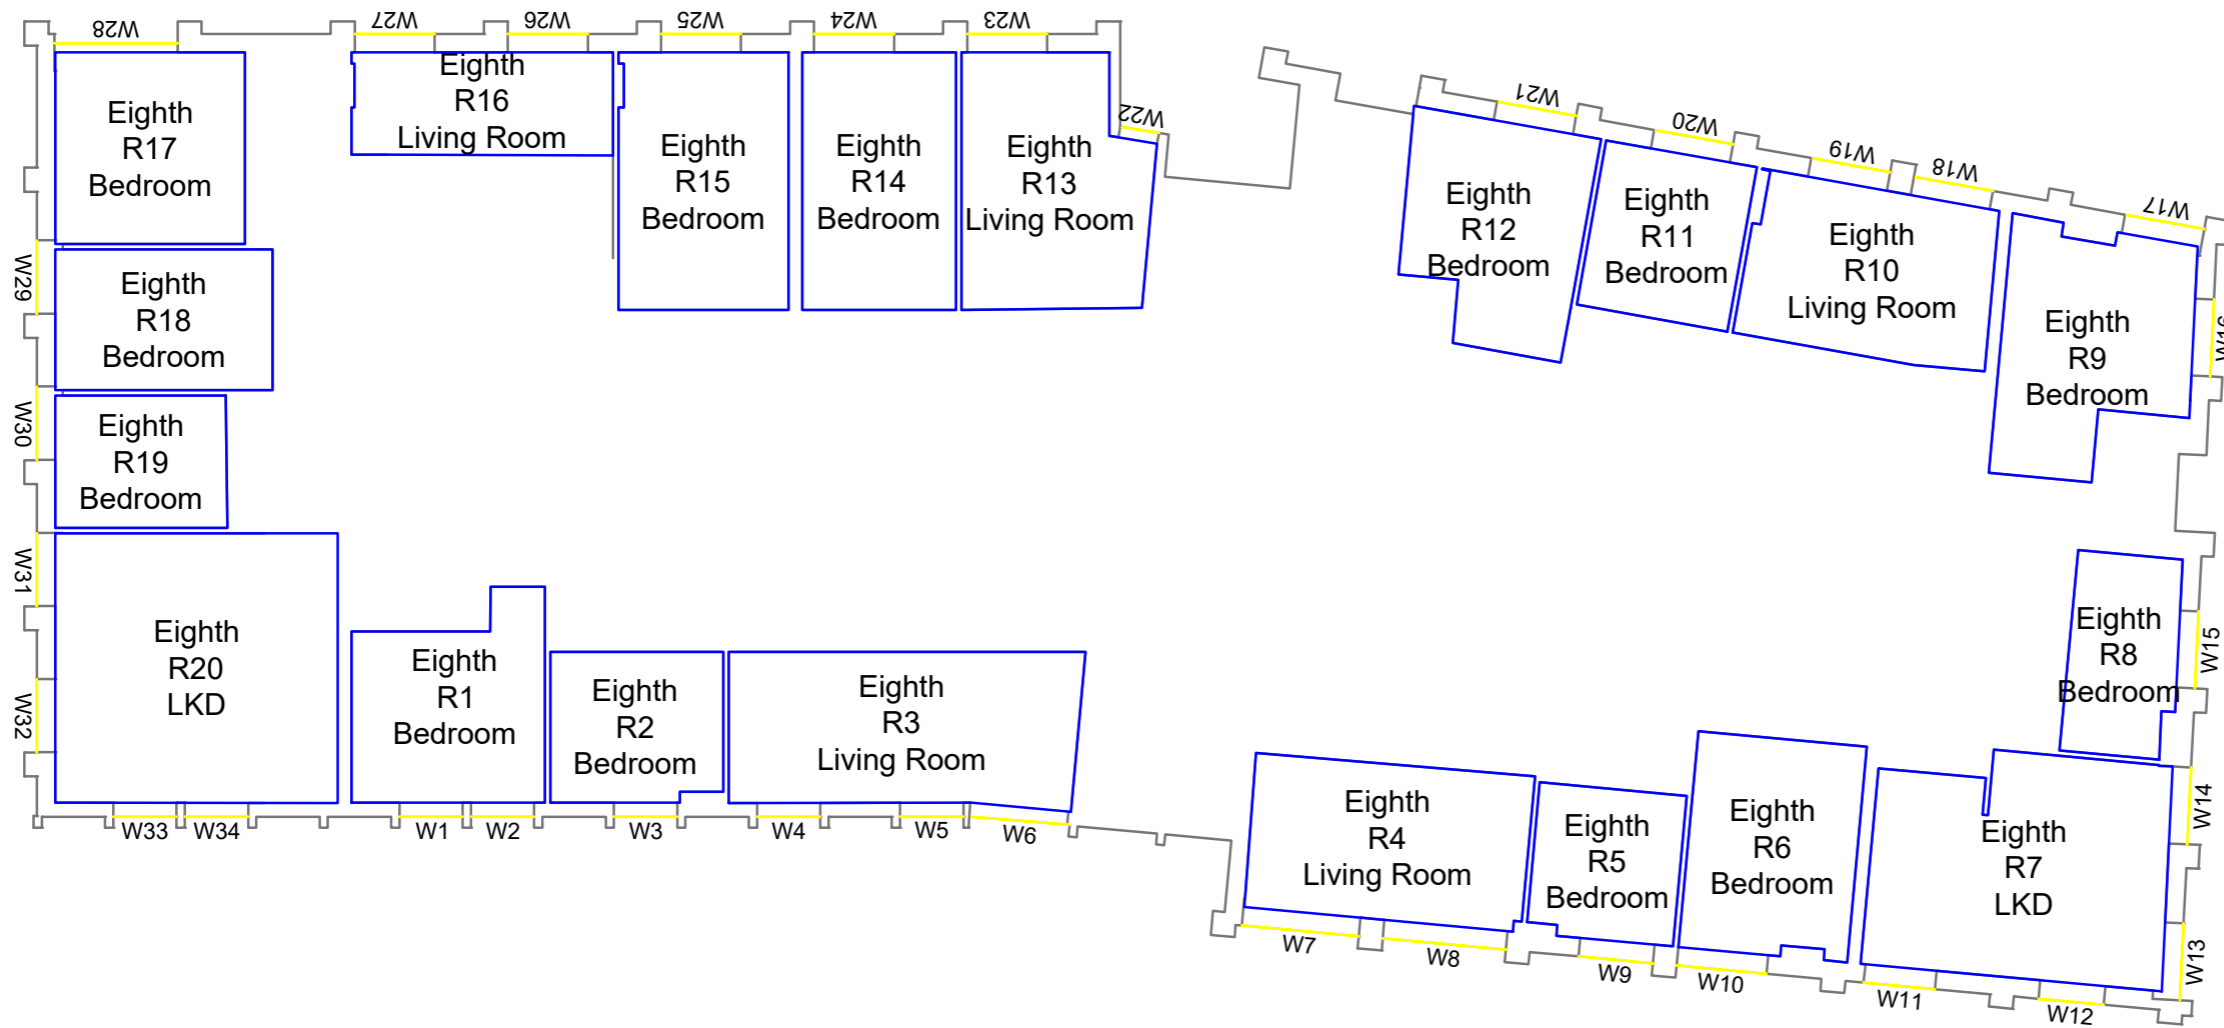

Sources of information

Project Charlton Riverside  
 London  
 SE7 7RY

Title Block C  
 Seventh floor

Drawn MC Checked --

Date 28/11/2018 Project 1864

Rel no. 35 Prefix DS01 Page no. CP28

Sources of information