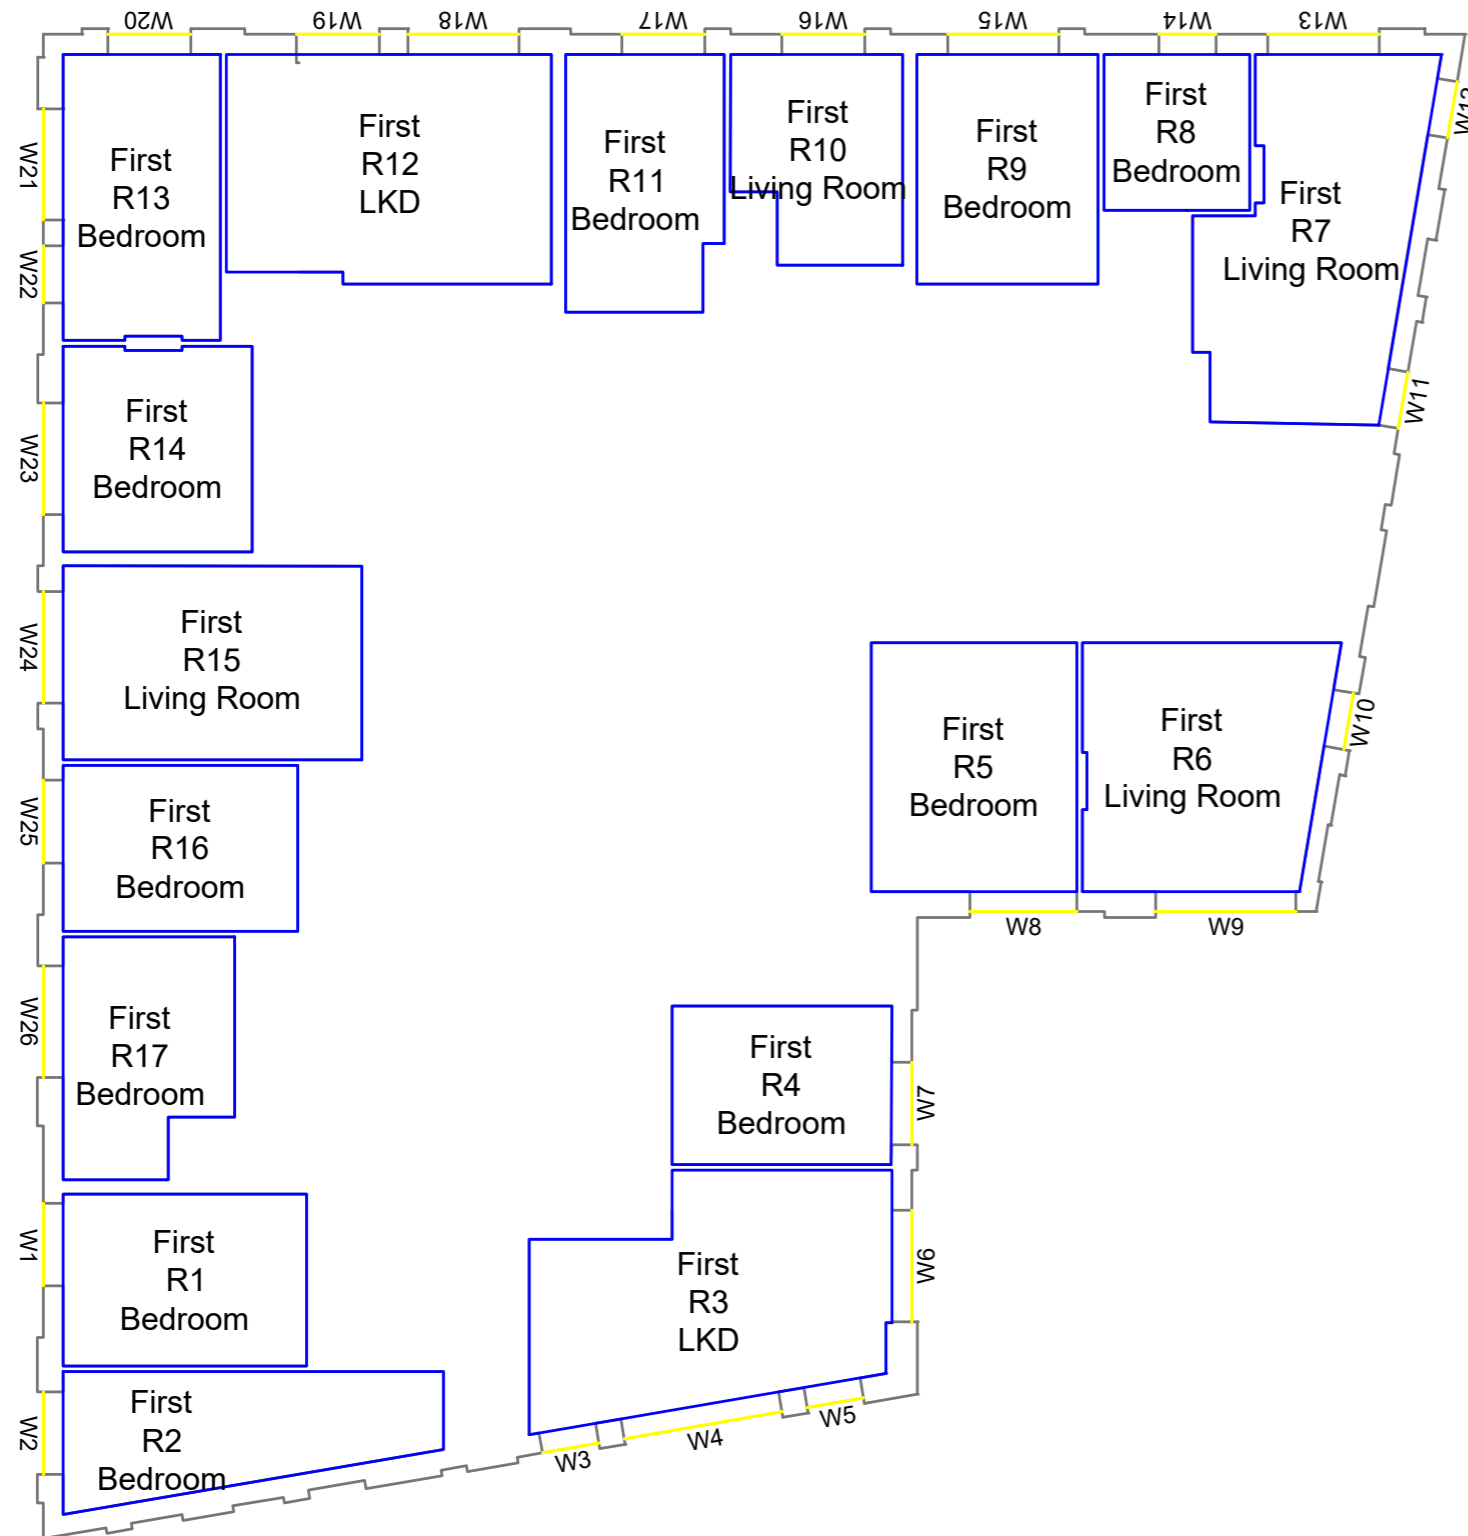

Sources of information

Project Charlton Riverside
London
SE7 7RY

Title Block J
First floor

Drawn MC Checked --

Date 28/11/2018 Project 1864

Rel no. 35 Prefix DS01 Page no. CP59