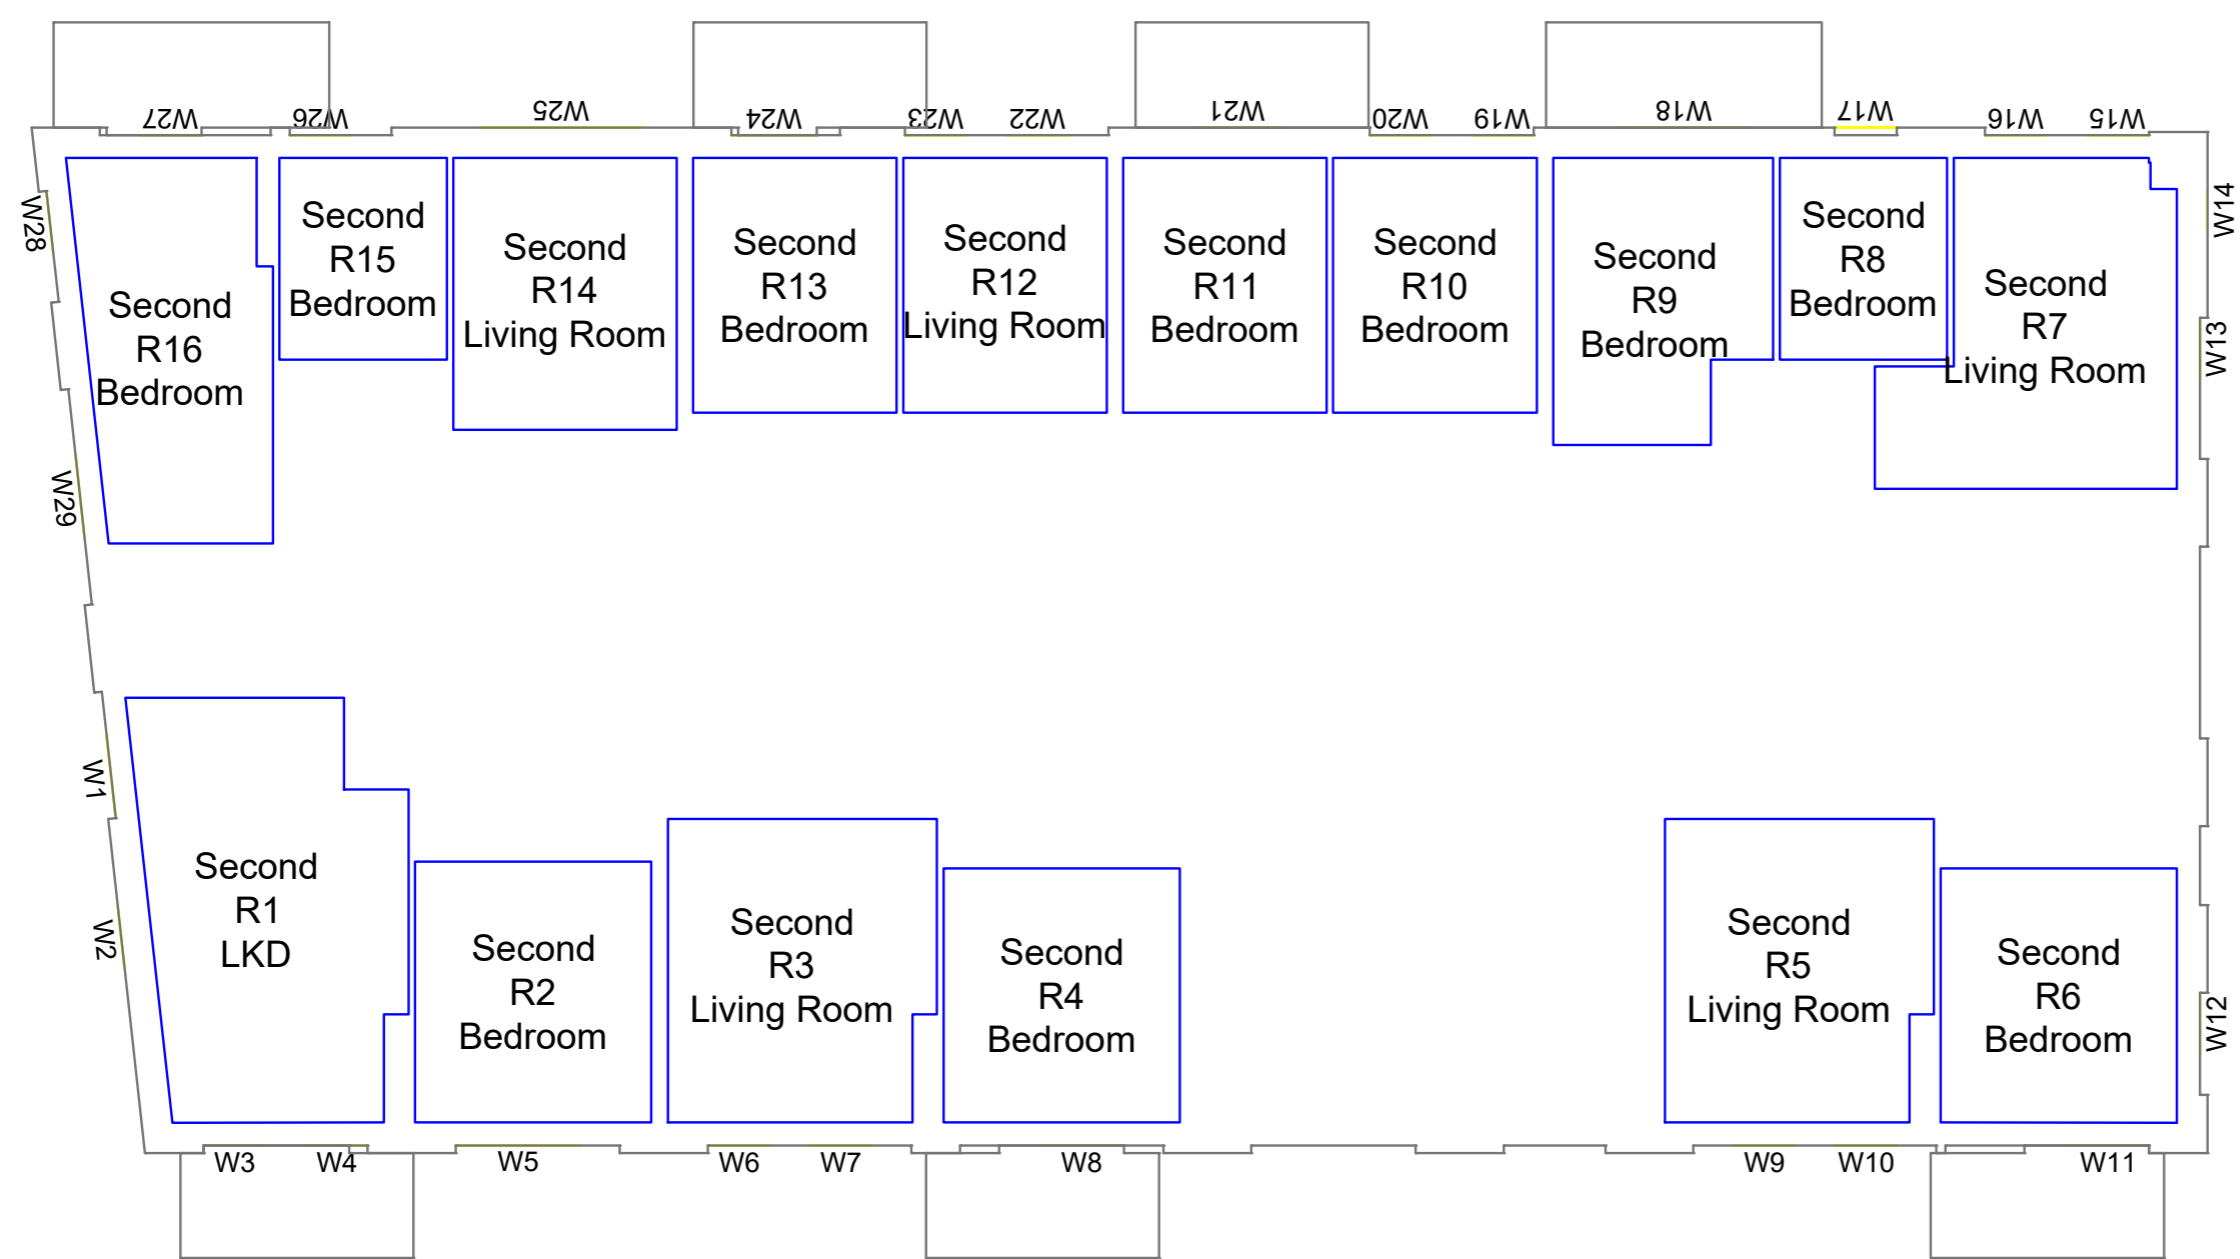

Sources of information

Project Charlton Riverside
London
SE7 7RY

Title Block D
Second floor

Drawn MC Checked --

Date 28/11/2018 Project 1864

Rel no. 35 Prefix DS01 Page no. CP33