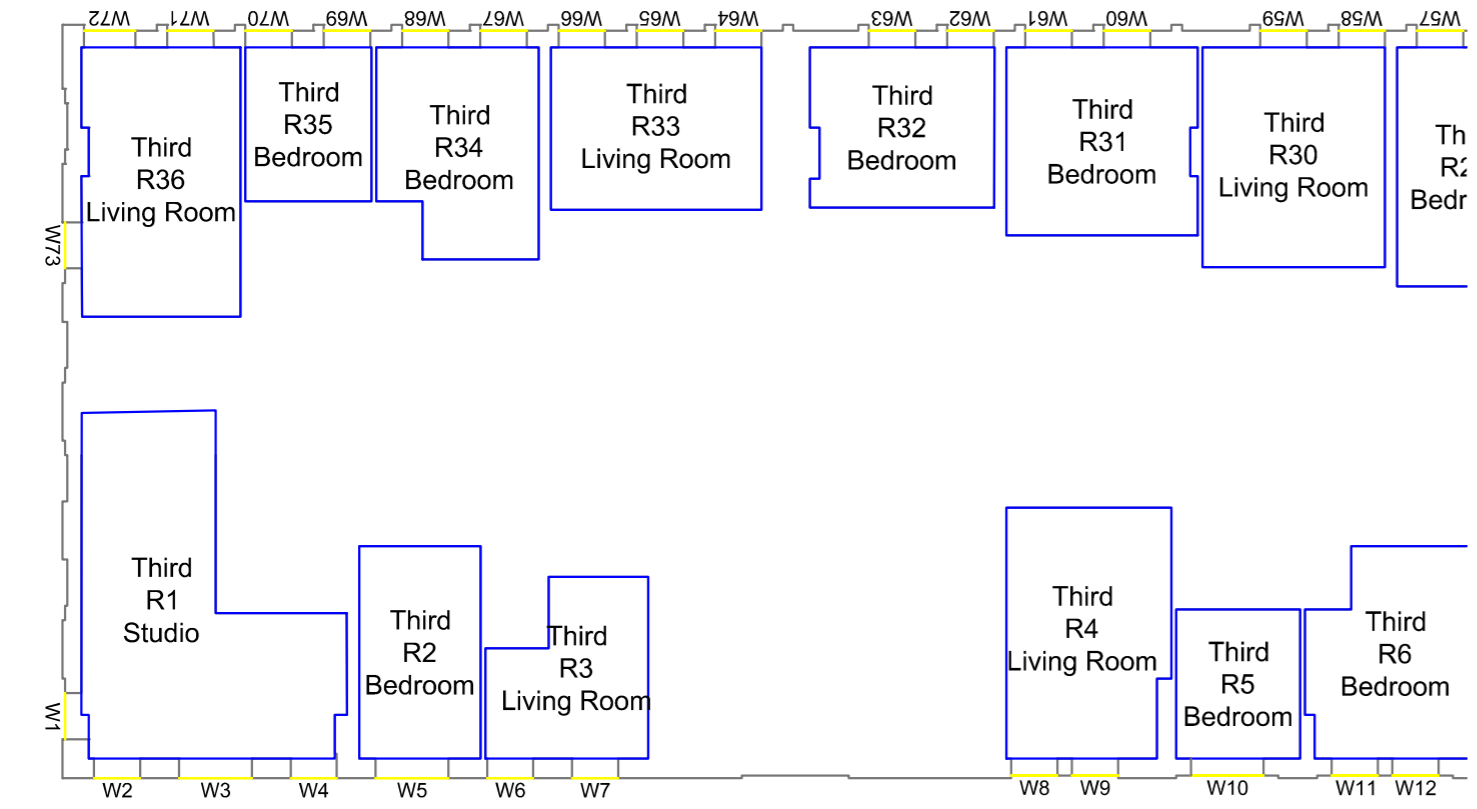

Sources of information

Project Charlton Riverside
London
SE7 7RY

Title Block KL
Third floor

Drawn MC Checked --

Date 28/11/2018 Project 1864

Rel no. 35 Prefix DS01 Page no. CP66