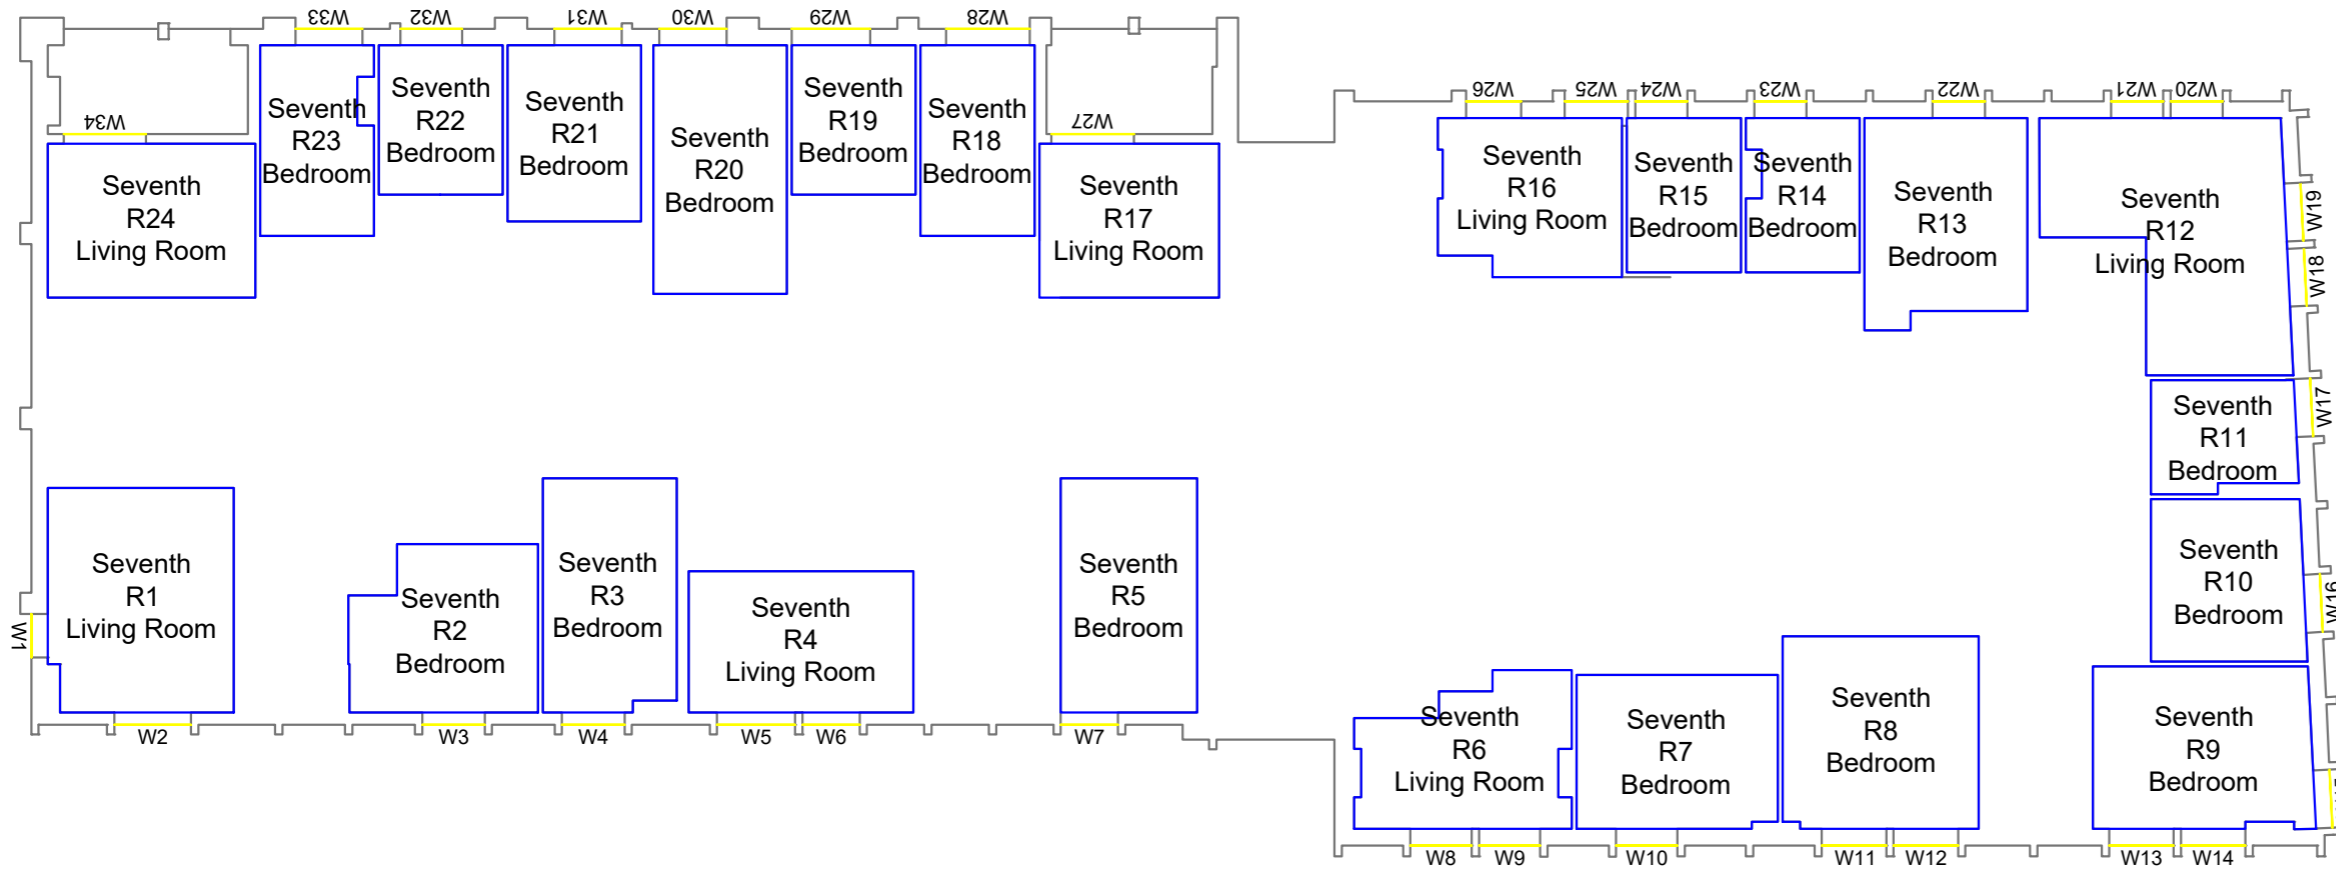

Sources of information

Project Charlton Riverside
London
SE7 7RY

Title Block B
Seventh floor

Drawn MC Checked --

Date 28/11/2018 Project 1864

Rel no. 35 Prefix DS01 Page no. CP18