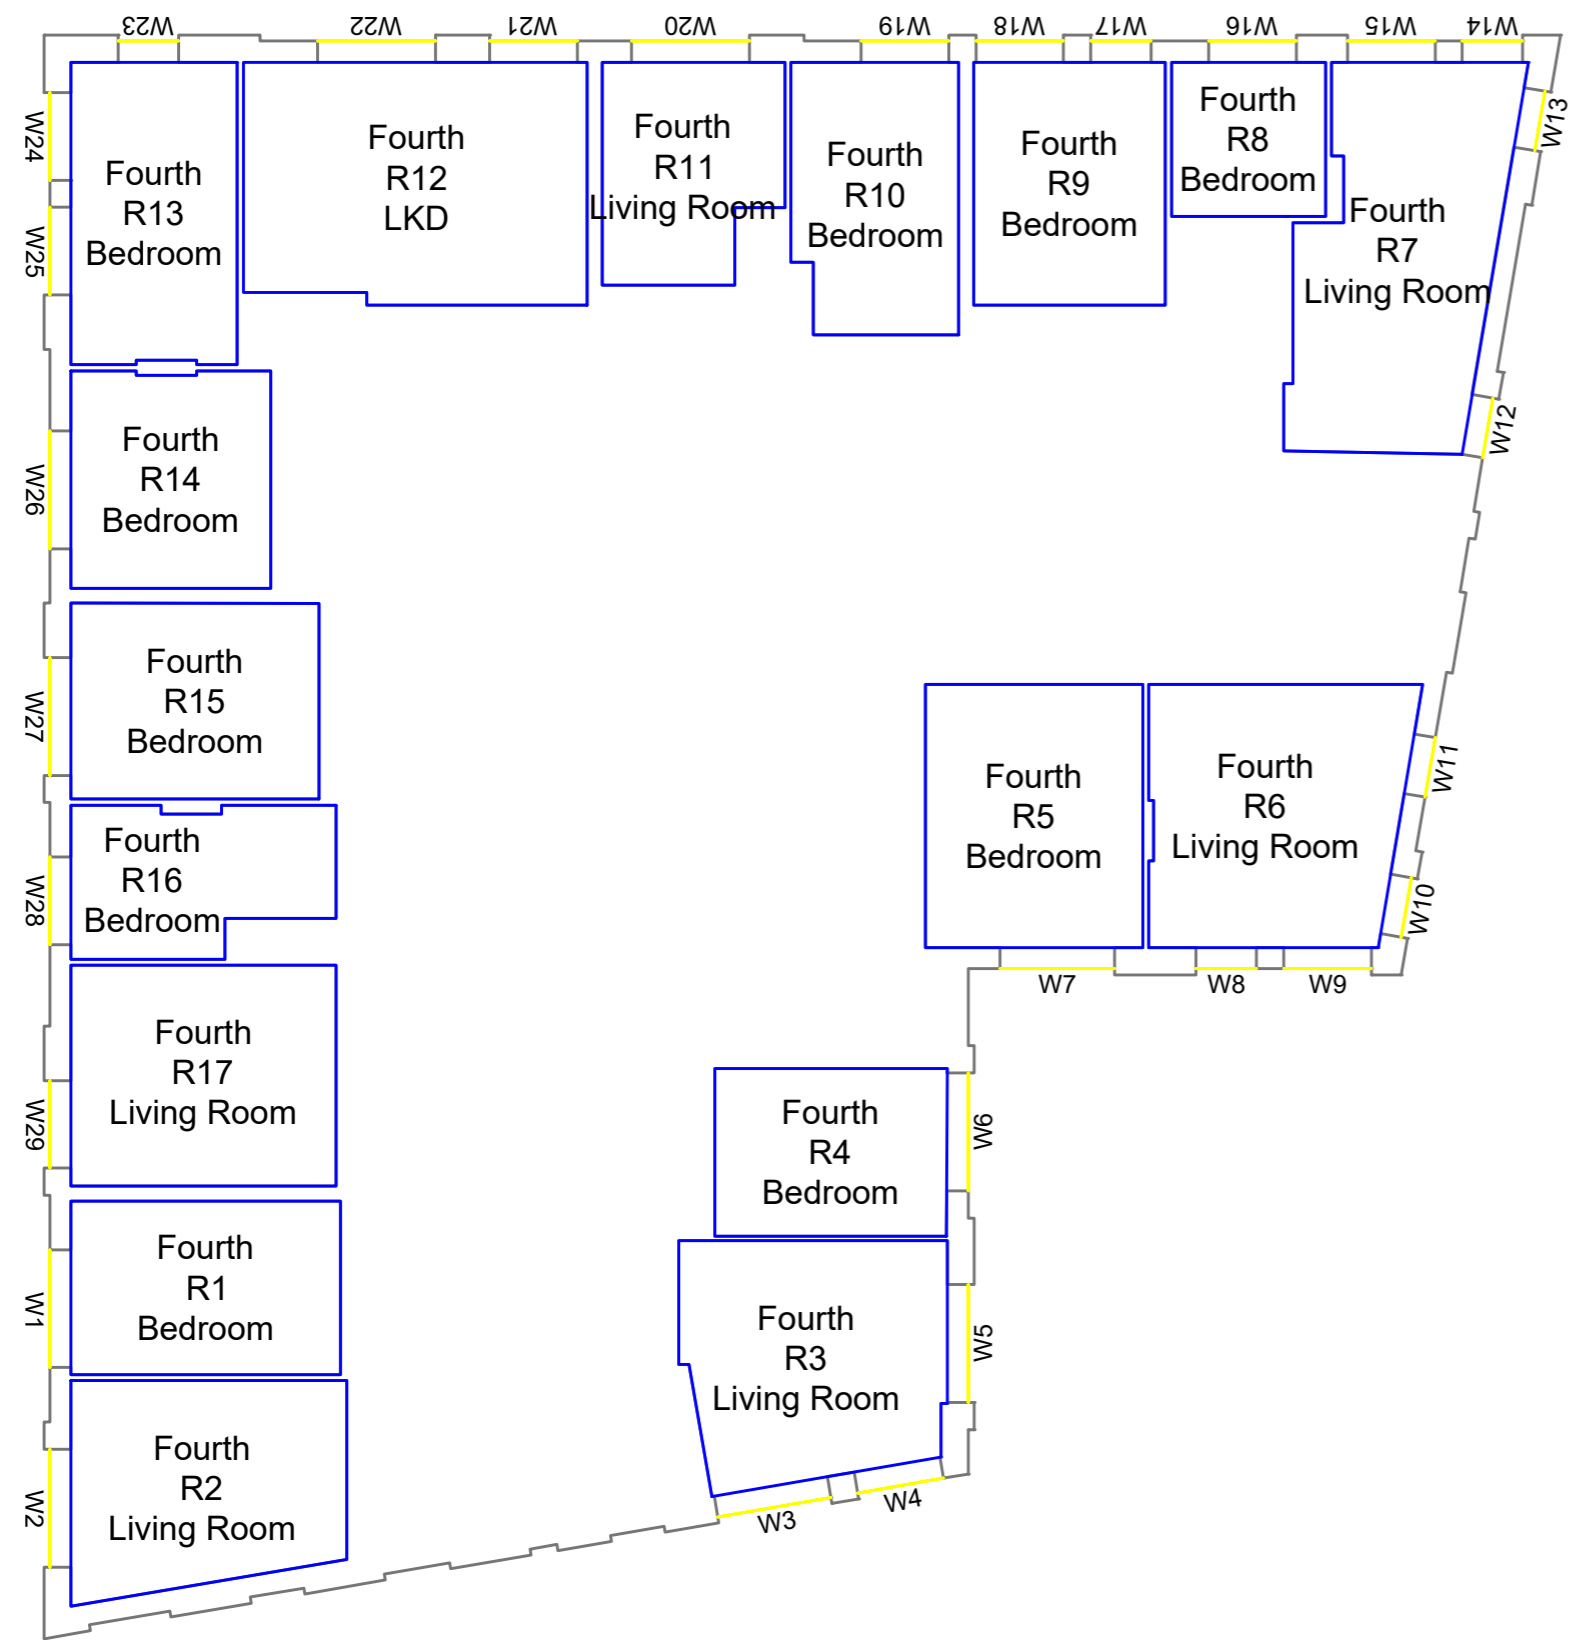

Sources of information

Project Charlton Riverside
London
SE7 7RY

Title Block J
Fourth floor

Drawn MC Checked --

Date 28/11/2018 Project 1864

Rel no. 35 Prefix DS01 Page no. CP62