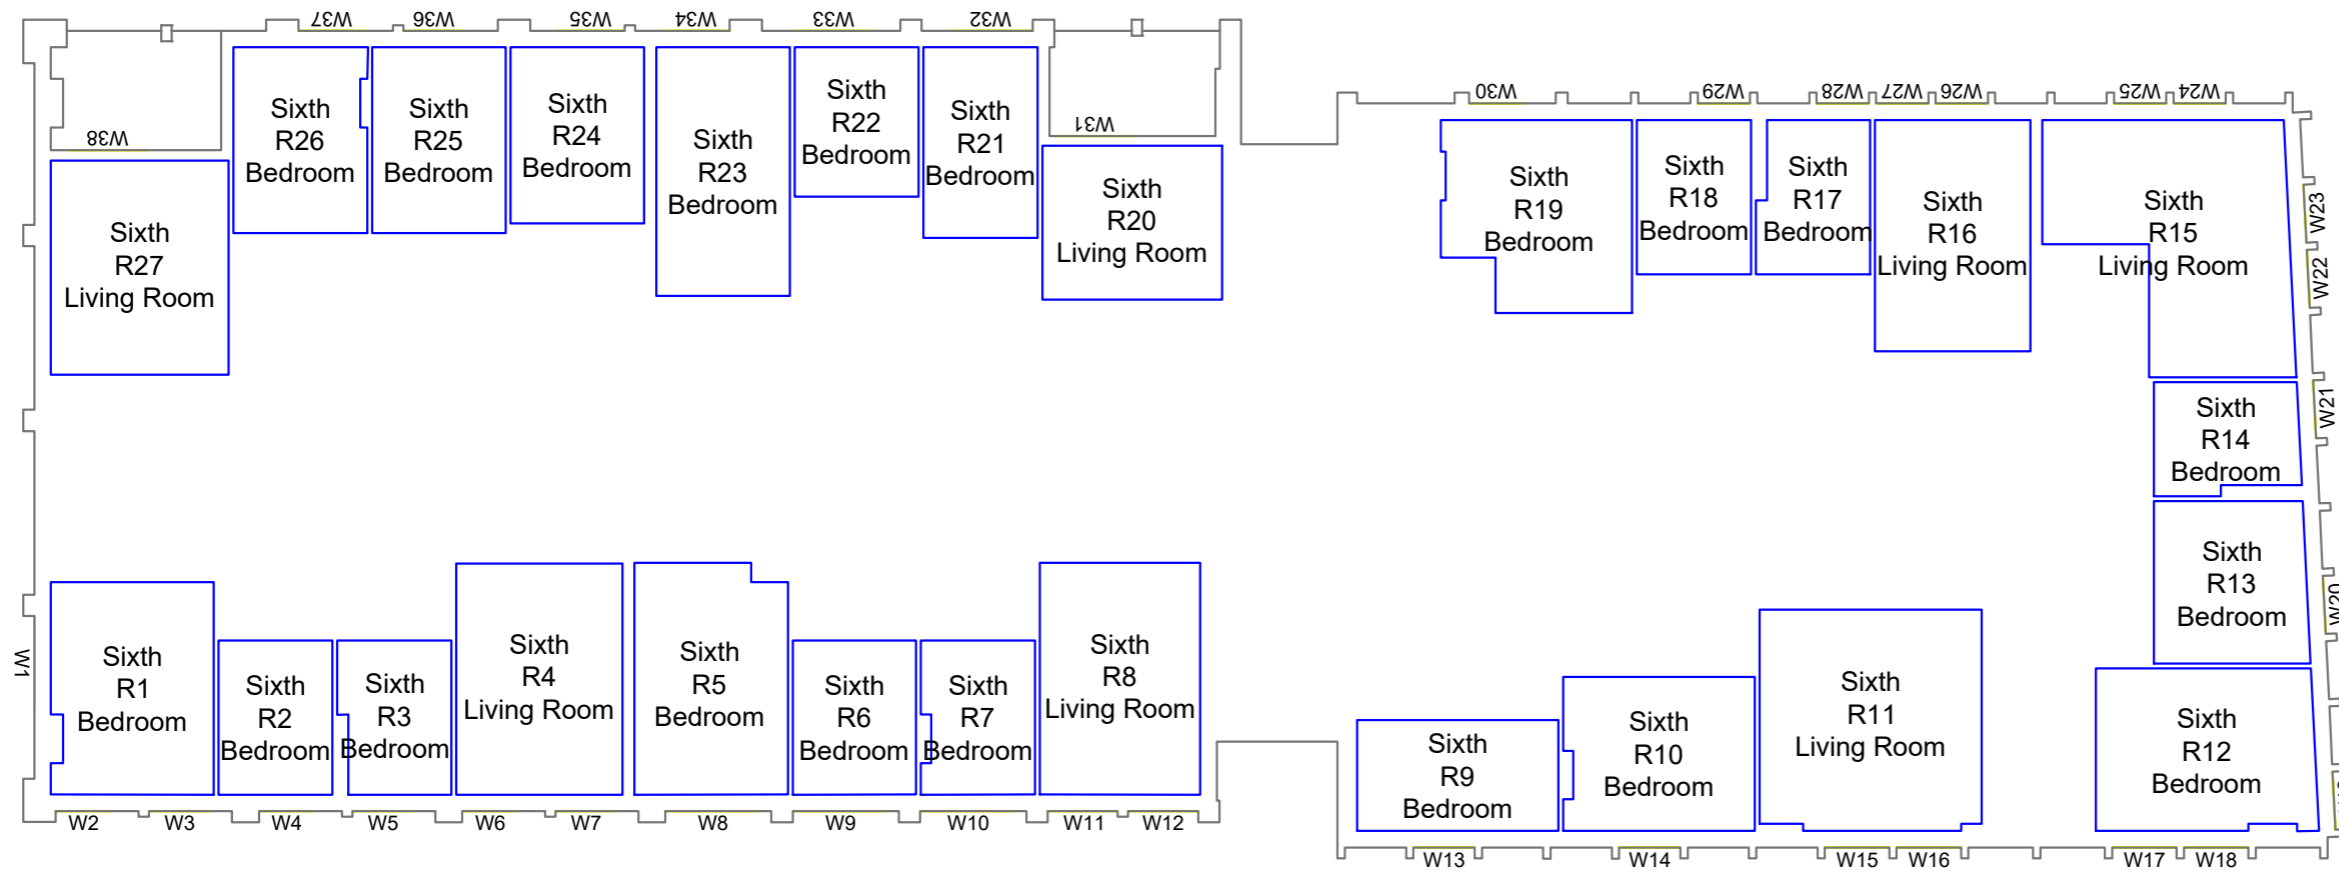

Sources of information

Project Charlton Riverside
London
SE7 7RY

Title Block B
Sixth floor

Drawn MC Checked --

Date 28/11/2018 Project 1864

Rel no. 35 Prefix DS01 Page no. CP17