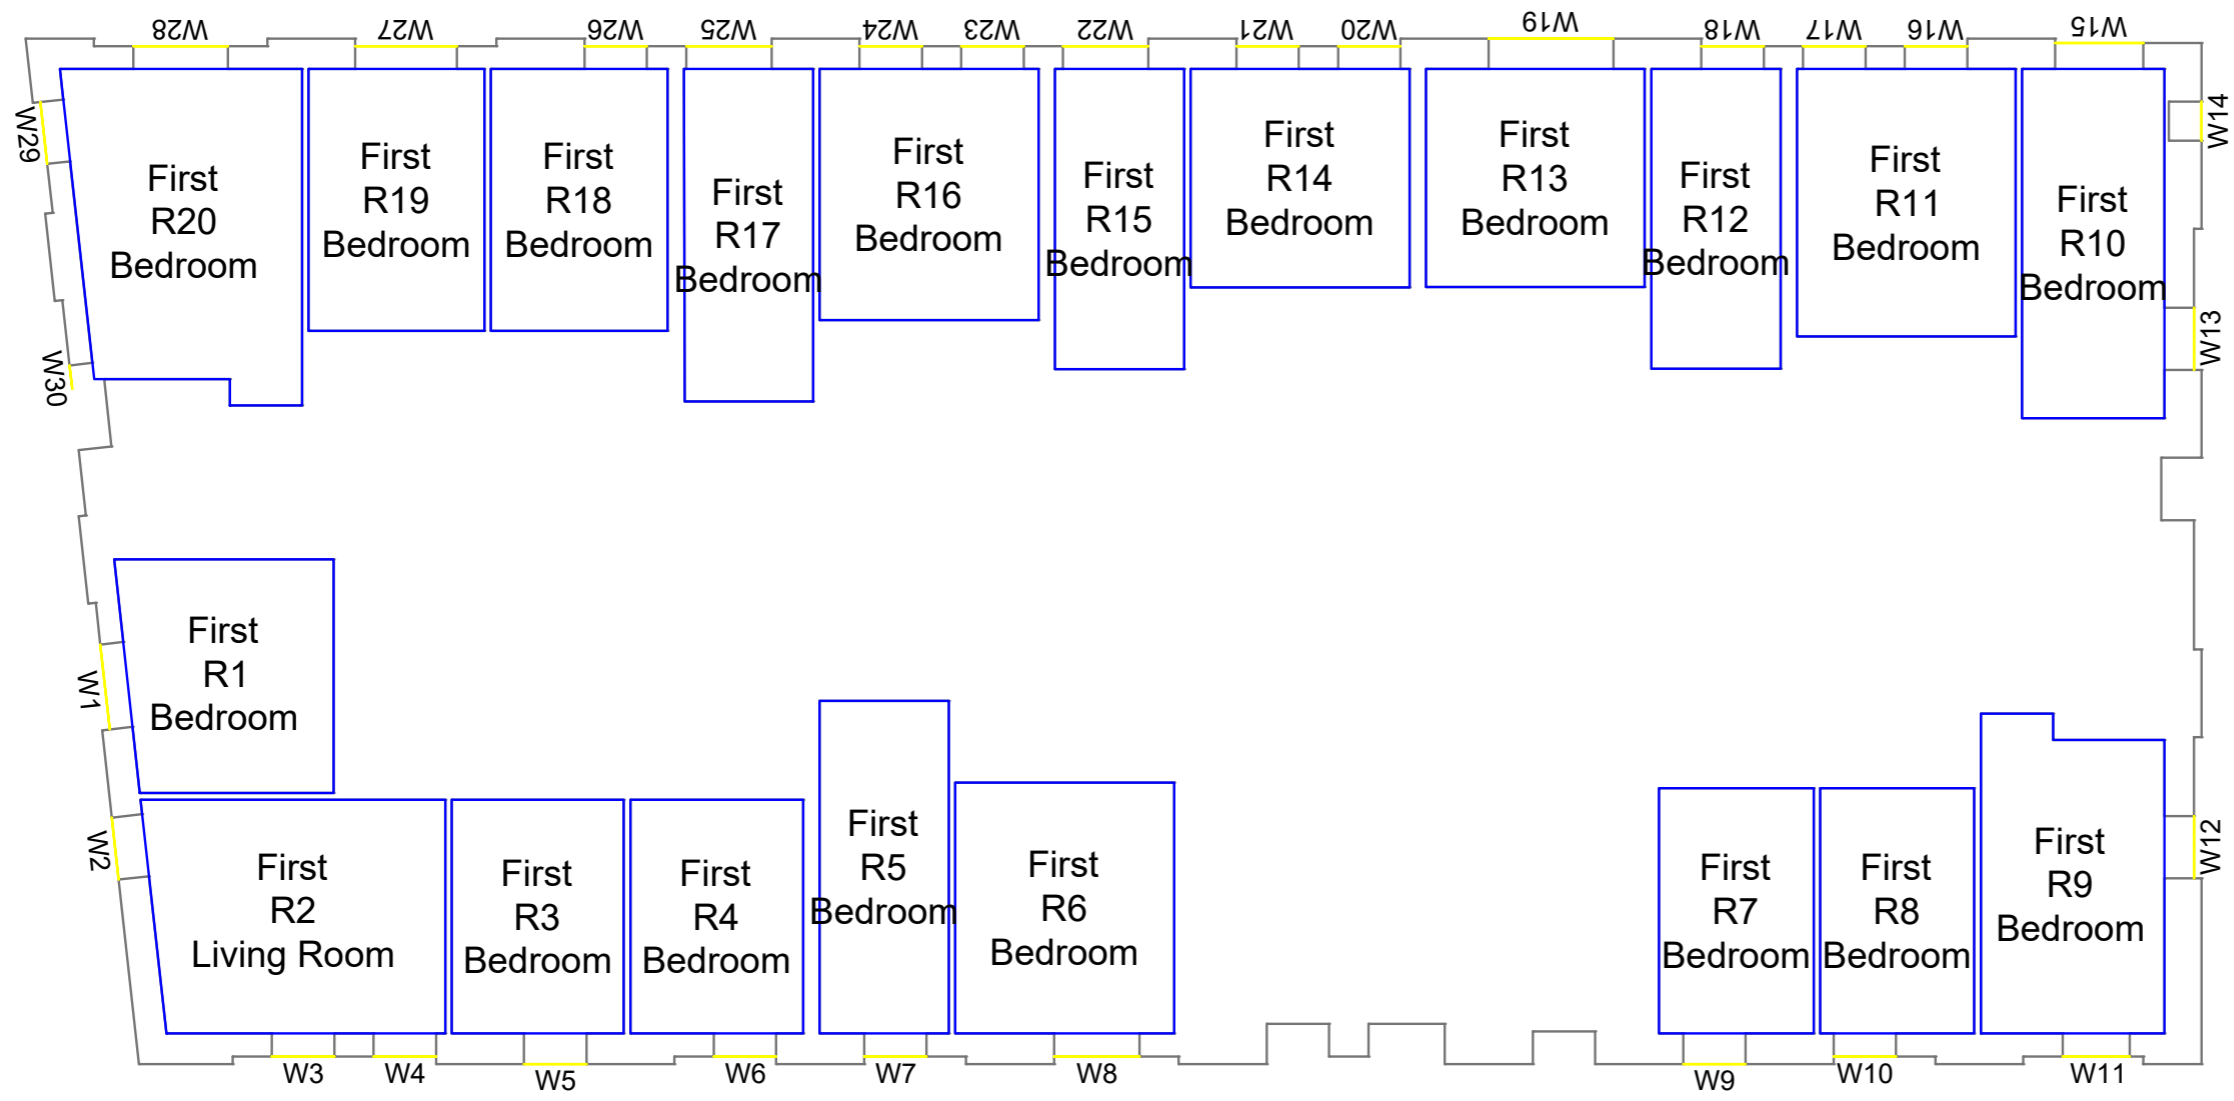

Sources of information

Project Charlton Riverside
London
SE7 7RY

Title Block D
First floor

Drawn MC Checked --

Date 28/11/2018 Project 1864

Rel no. 35 Prefix DS01 Page no. CP32