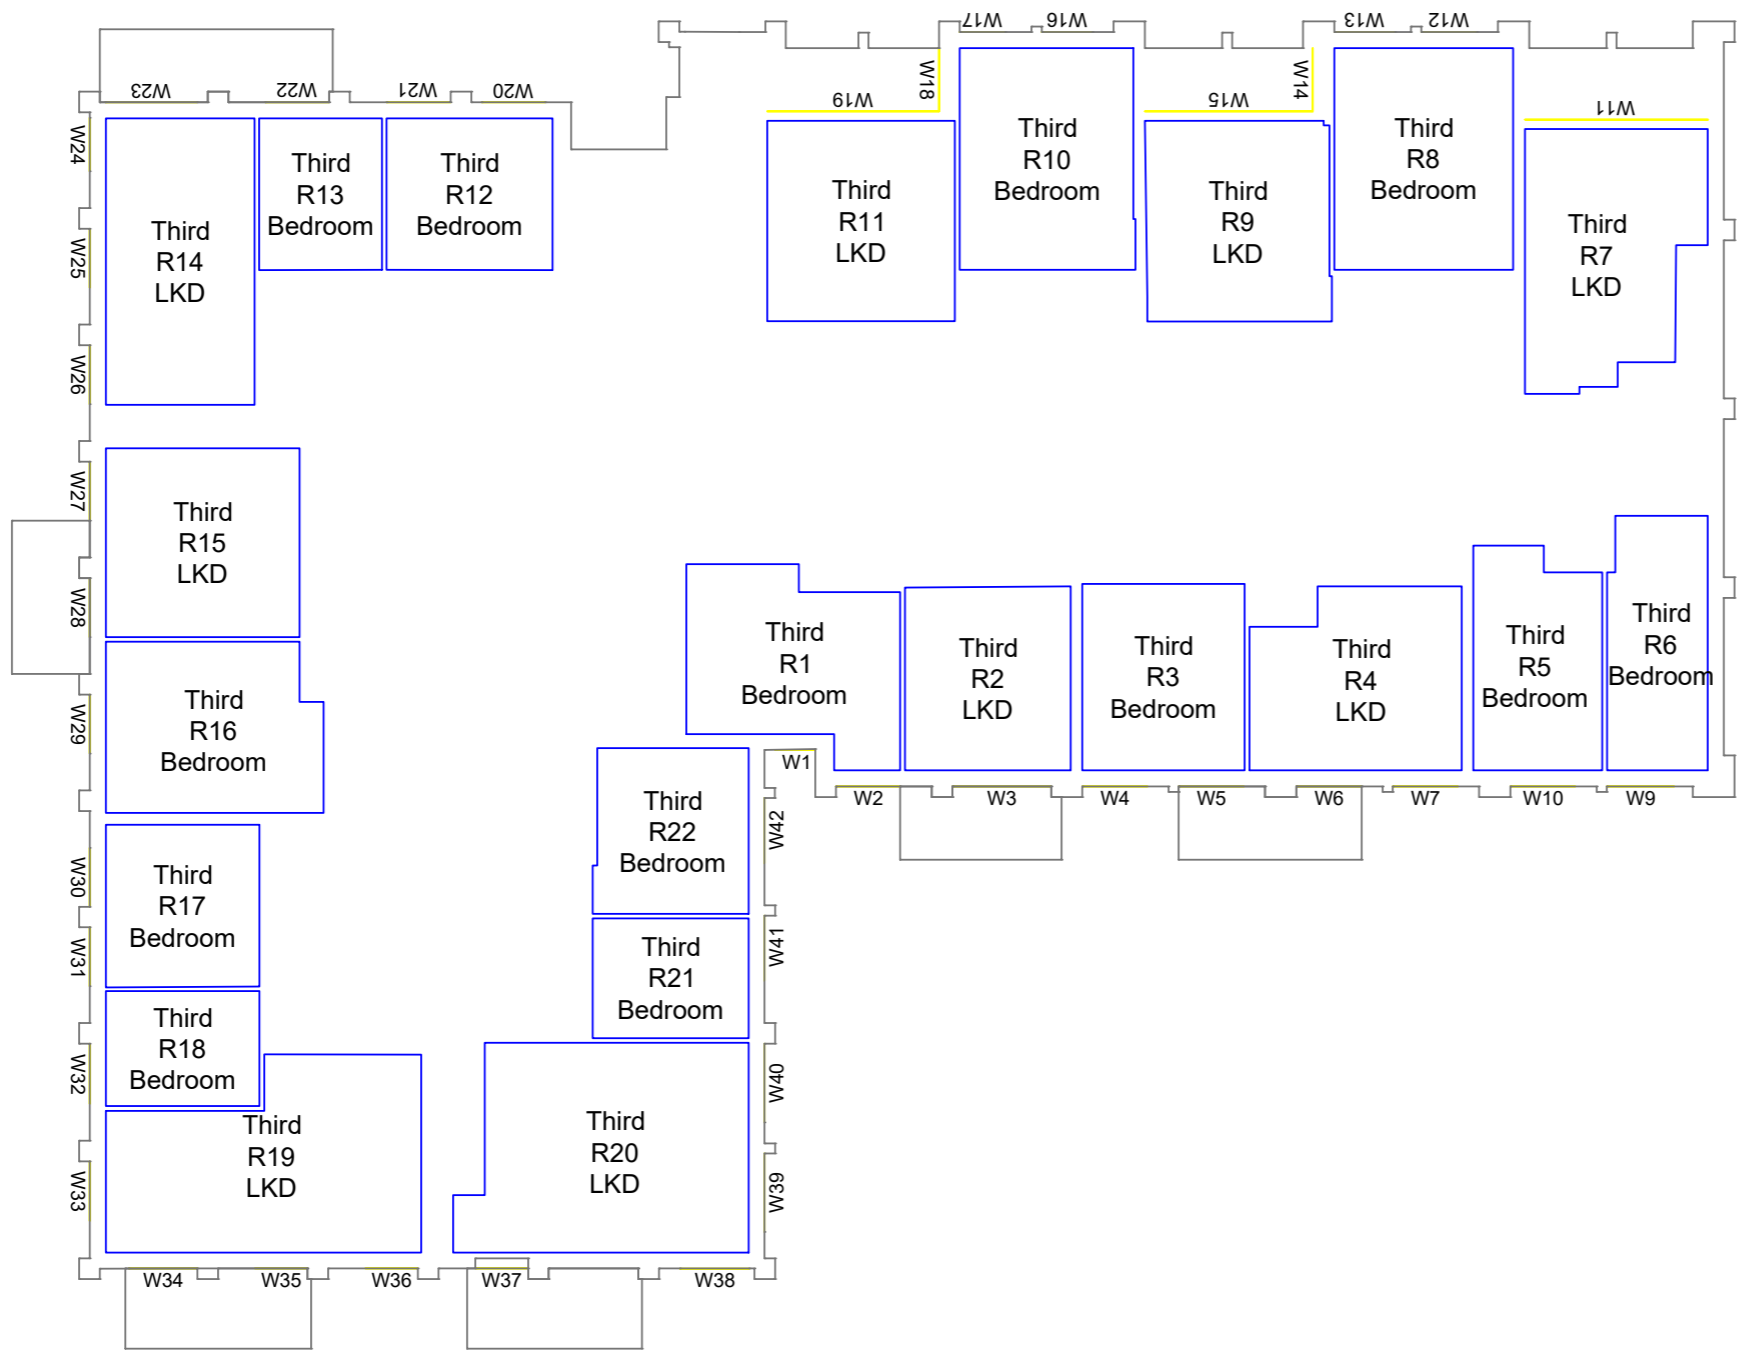

Project Charlton Riverside  
 London  
 SE7 7RY

Title Block A  
 Second floor

Drawn MC Checked --

Date 28/11/2018 Project 1864

Rel no. 35 Prefix DS01 Page no. CP03

Sources of information

Project Charlton Riverside  
 London SE7 7RY