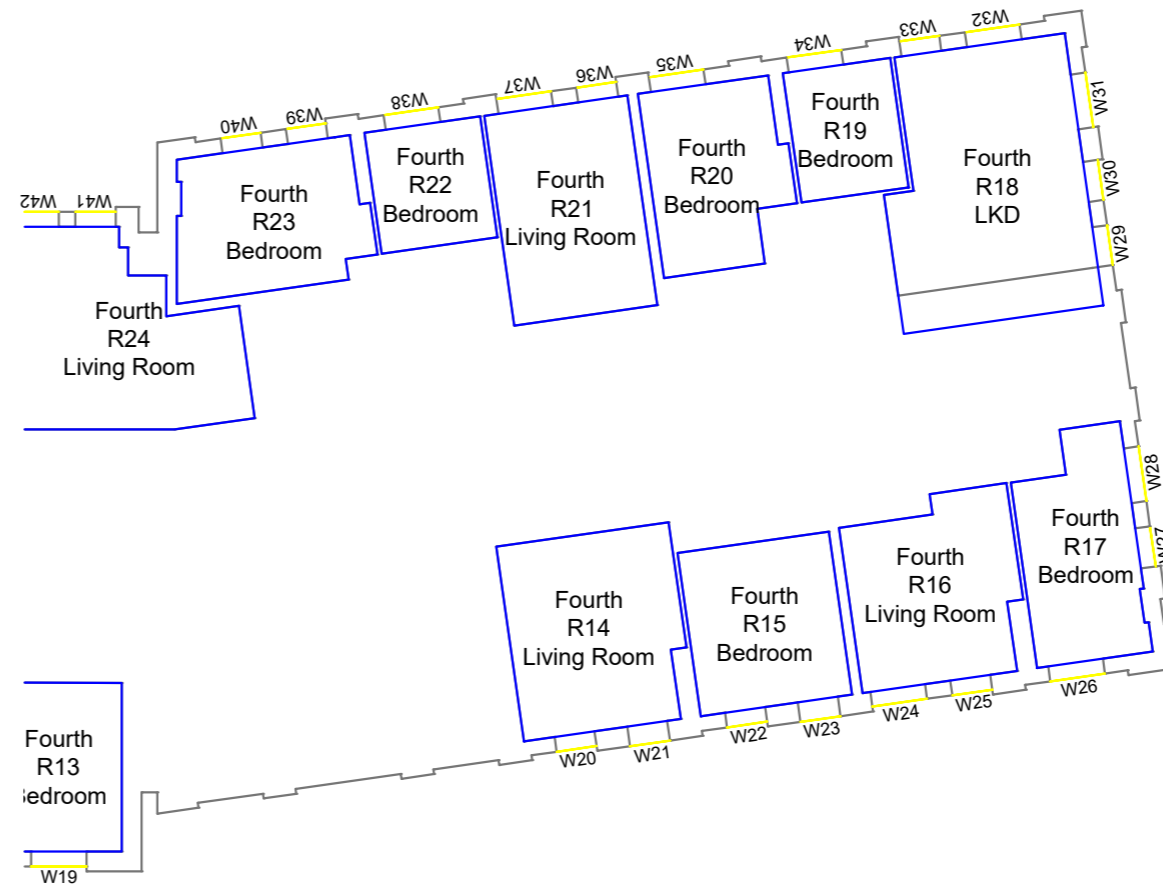

Sources of information

Project Charlton Riverside
London
SE7 7RY

Title Block EF
Fourth floor

Drawn MC Checked --

Date 11/10/2018 Project 1864

Rel no. 34 Prefix DS01 Page no. CP45