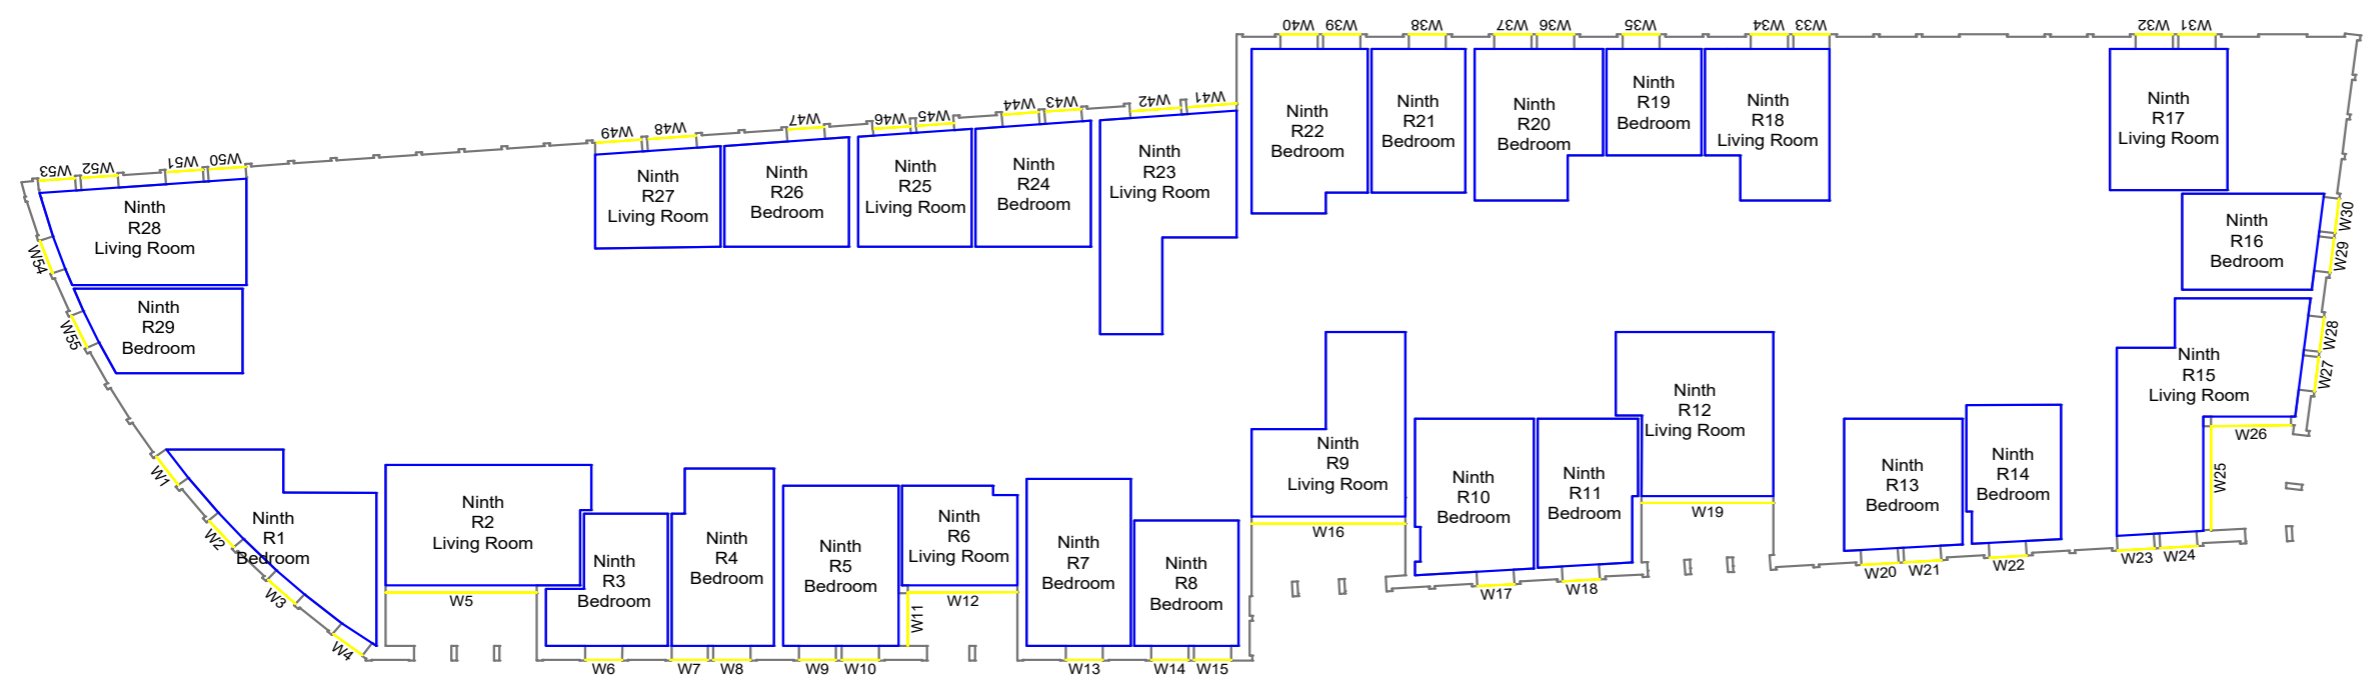

Sources of information

Project Charlton Riverside
London
SE7 7RY

Title Block MN
Ninth floor

Drawn MC Checked --

Date 28/11/2018 Project 1864

Rel no. 35 Prefix DS01 Page no. CP80