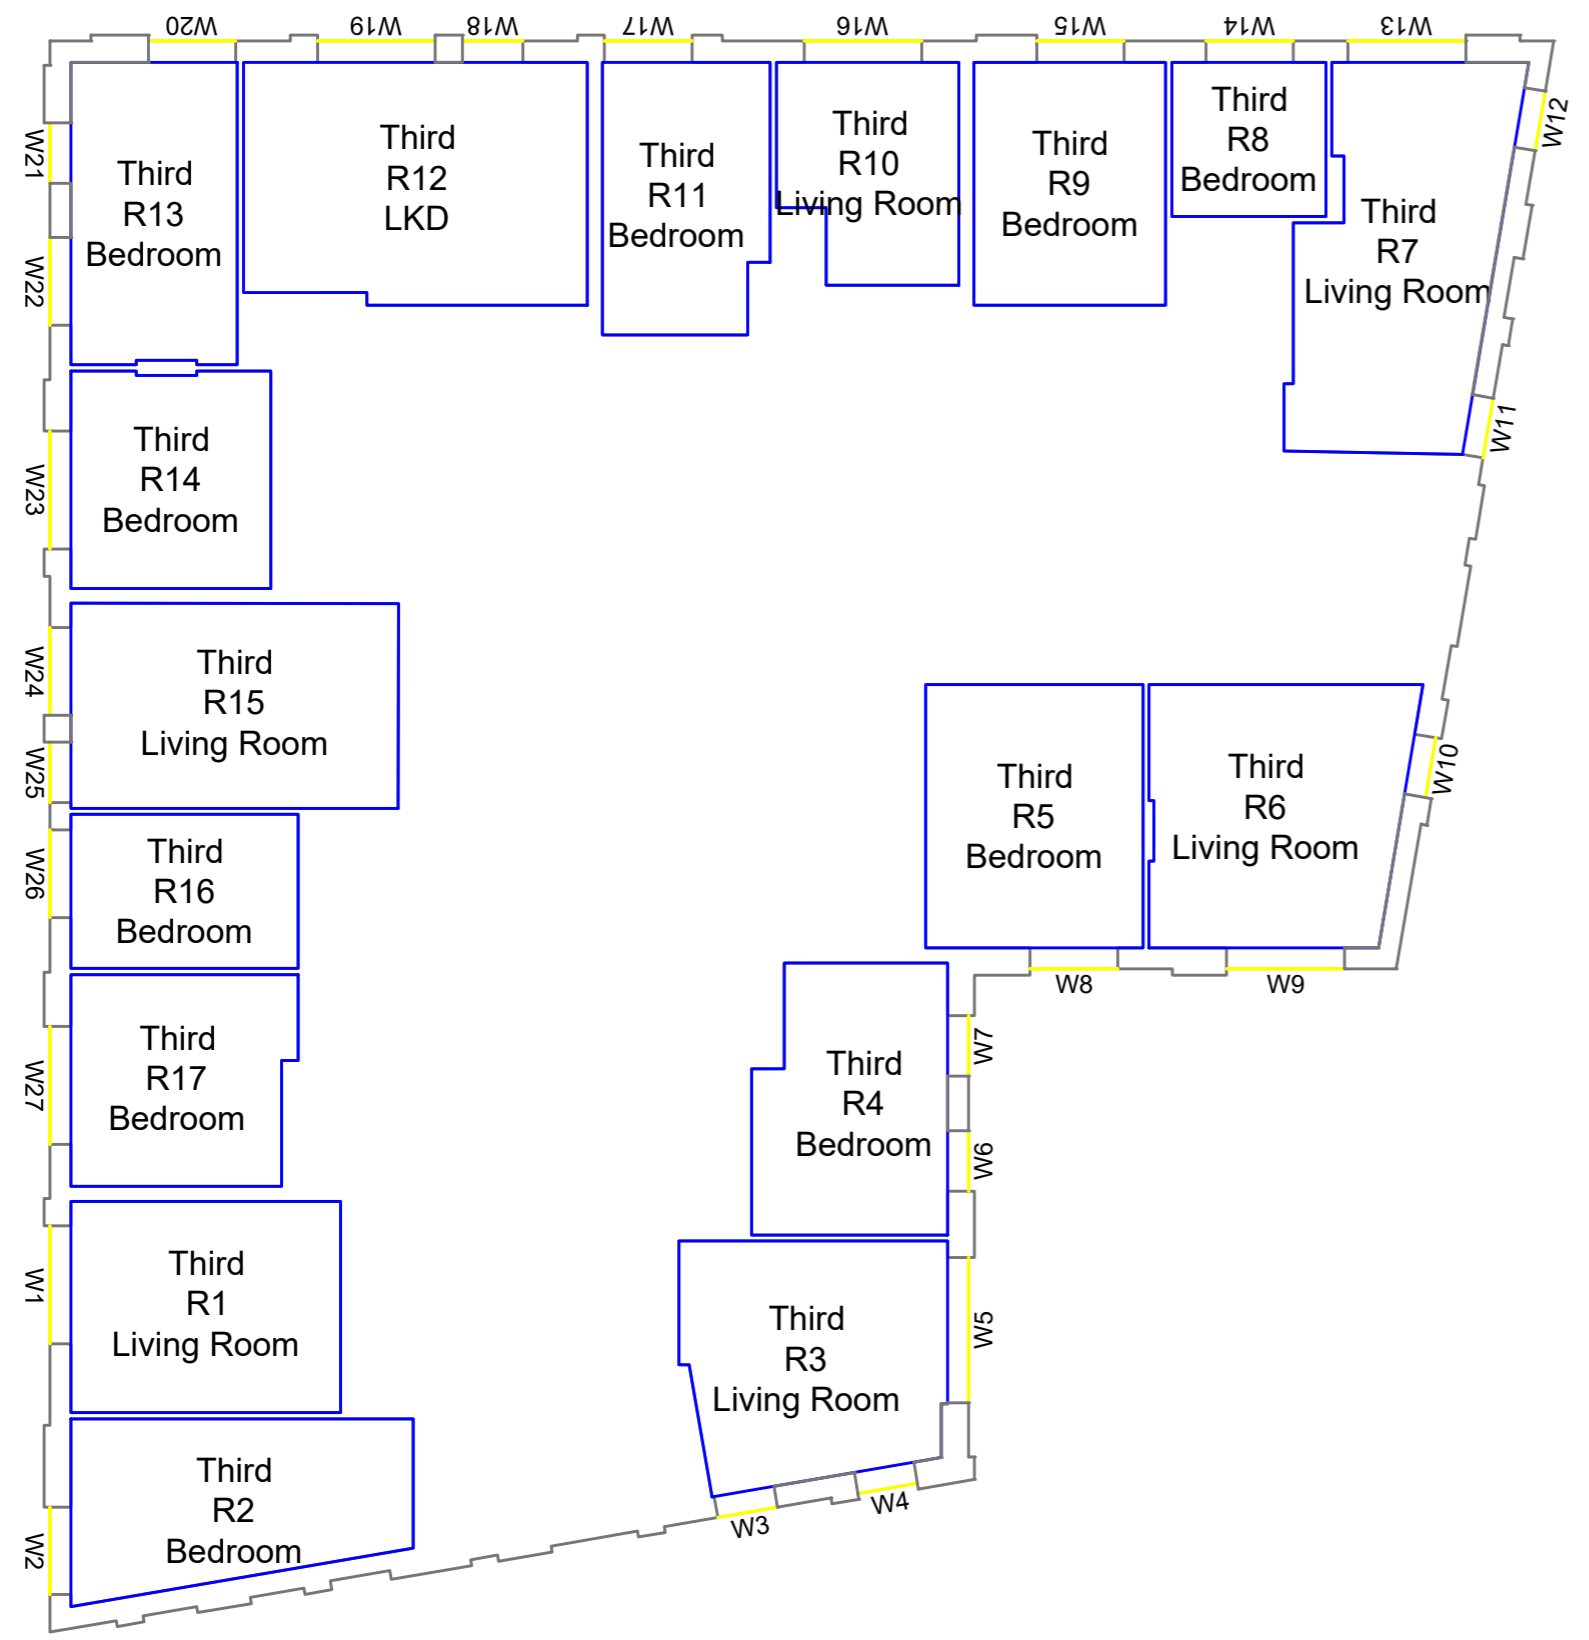

Sources of information

Project Charlton Riverside  
 London  
 SE7 7RY

Title Block J  
 Second floor

Drawn MC Checked --

Date 28/11/2018 Project 1864

Rel no. 35 Prefix DS01 Page no. CP60

Sources of information