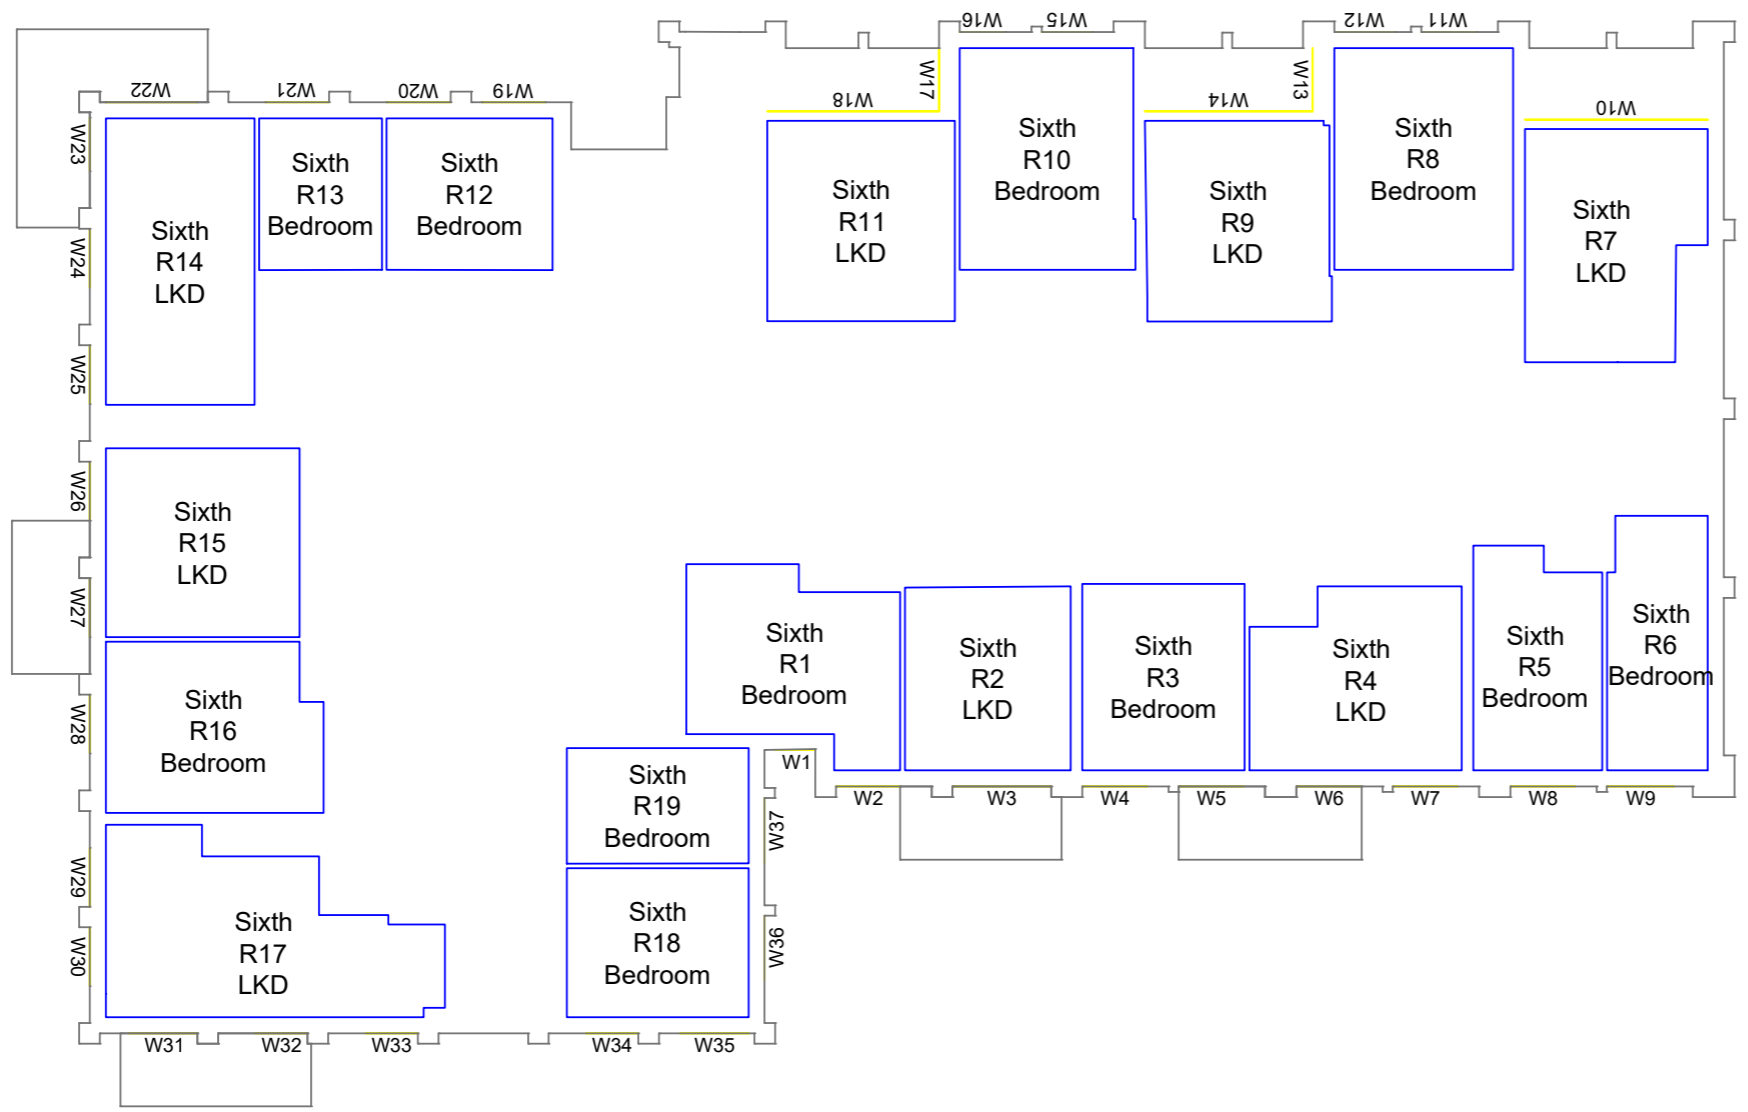

Sources of information

Project Charlton Riverside
London
SE7 7RY

Title Block A
Sixth floor

Drawn MC Checked --

Date 28/11/2018 Project 1864

Rel no. 35 Prefix DS01 Page no. CP07