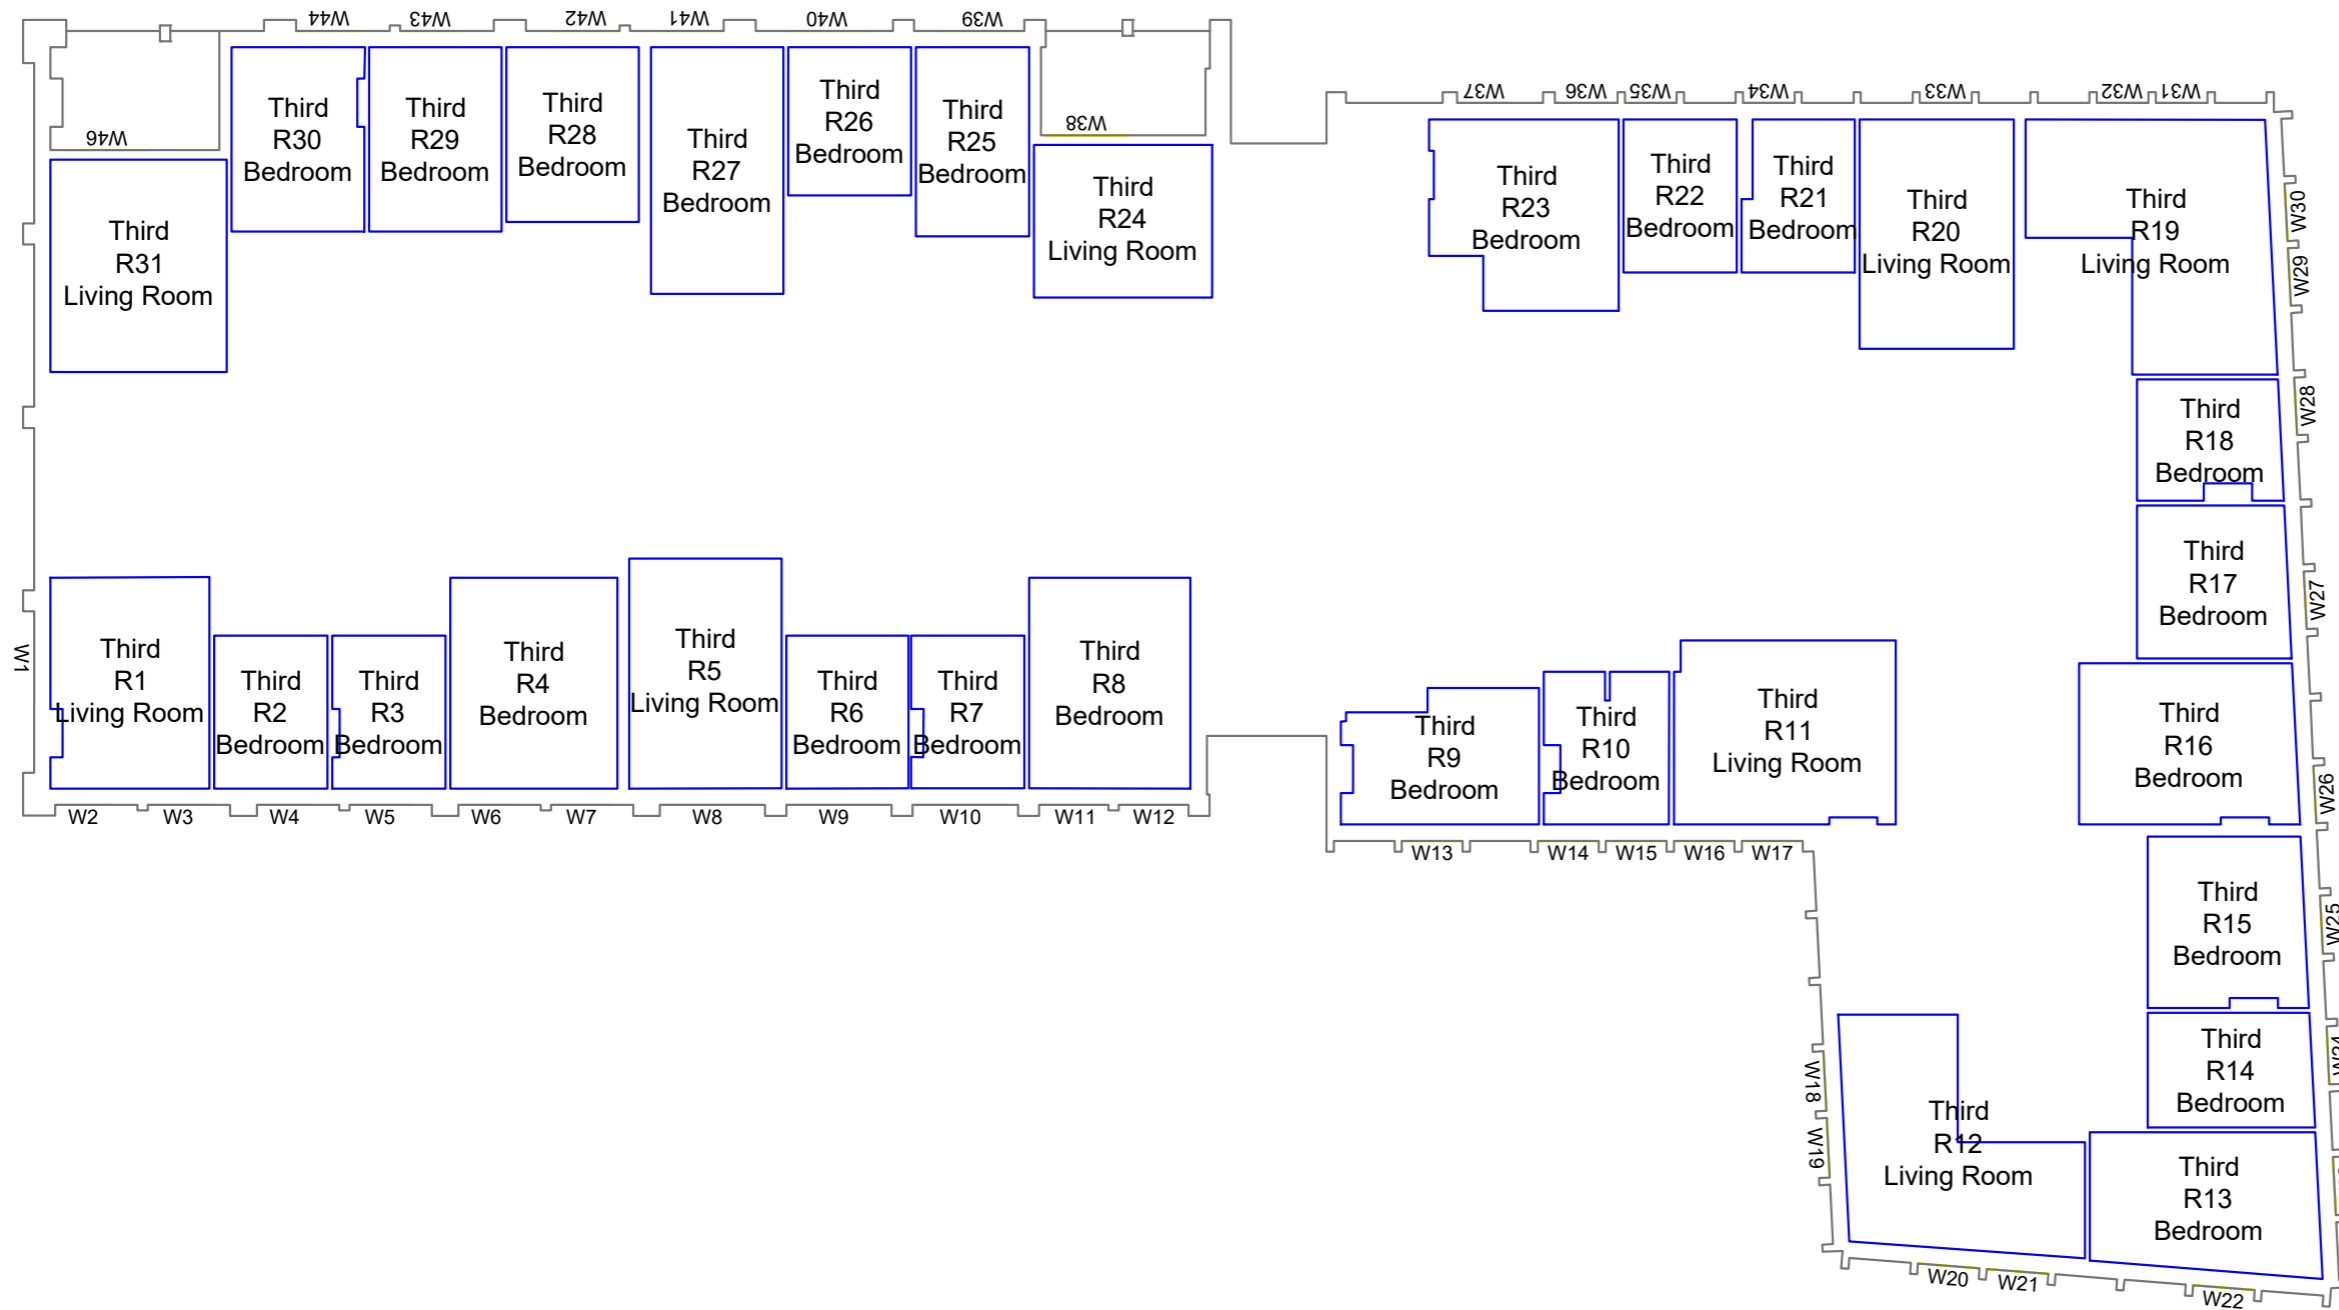

Sources of information

Project Charlton Riverside
London
SE7 7RY

Title Block B
Third floor

Drawn MC Checked --

Date 28/11/2018 Project 1864

Rel no. 35 Prefix DS01 Page no. CP14