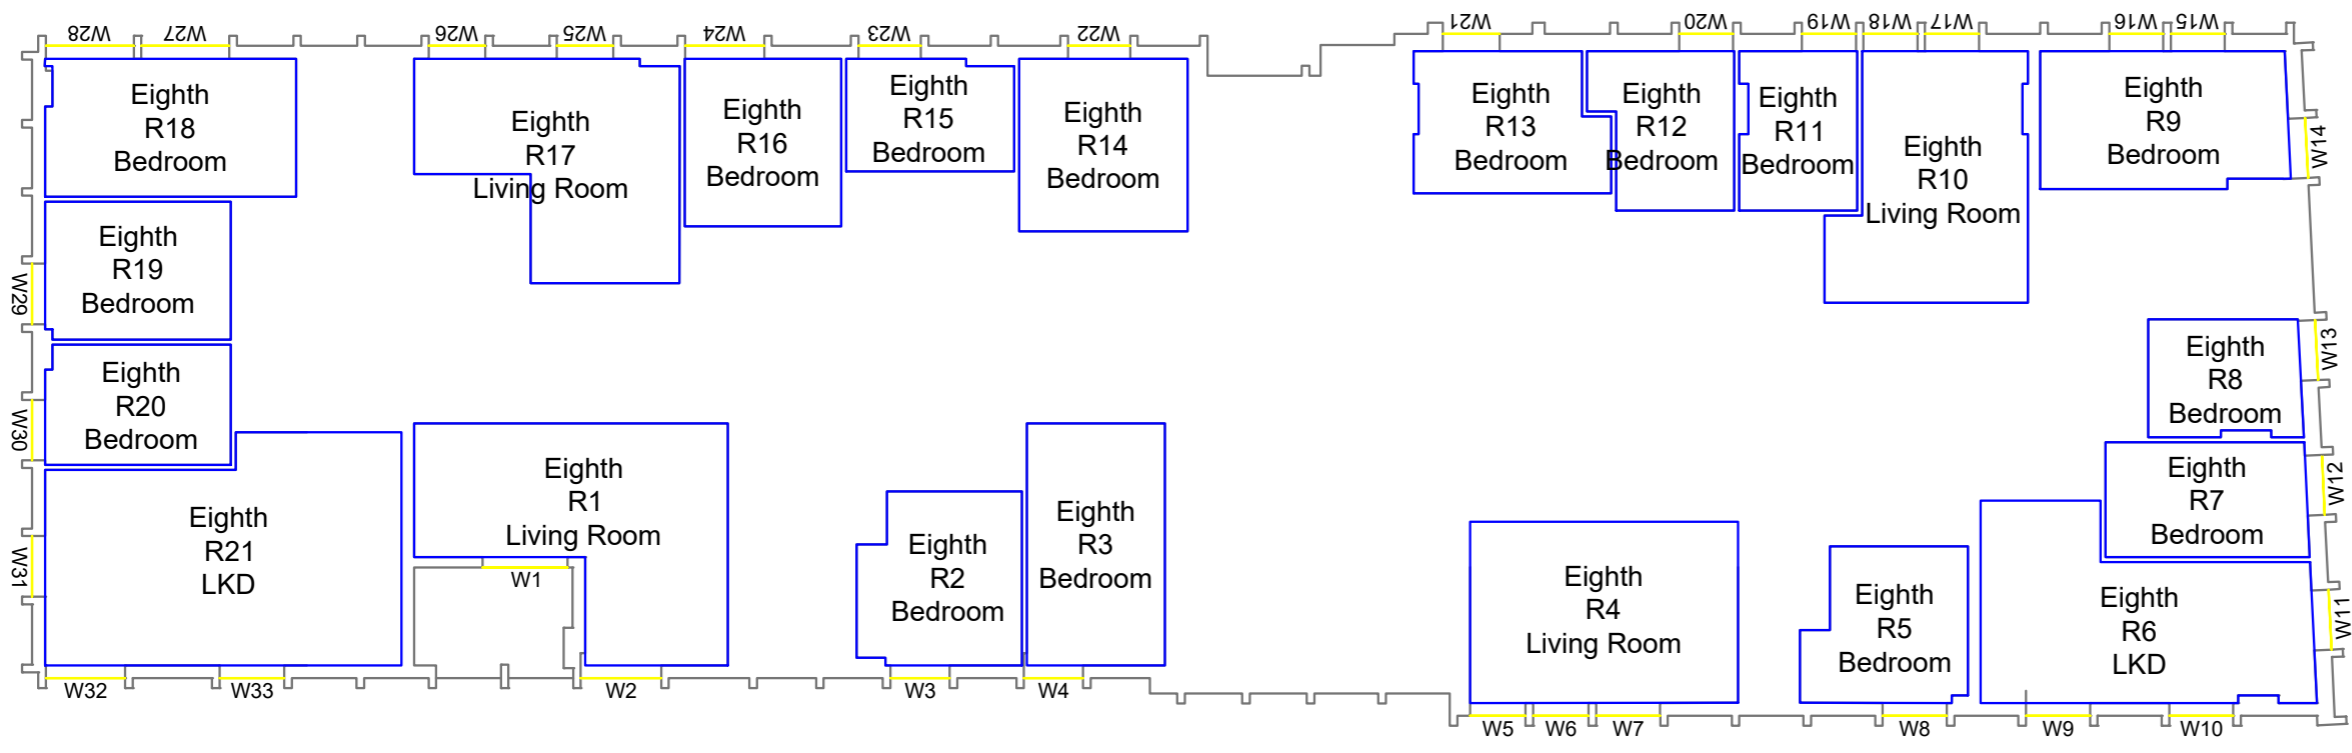

Sources of information

Project Charlton Riverside
London
SE7 7RY

Title Block B
Eighth floor

Drawn MC Checked --

Date 28/11/2018 Project 1864

Rel no. 35 Prefix DS01 Page no. CP19