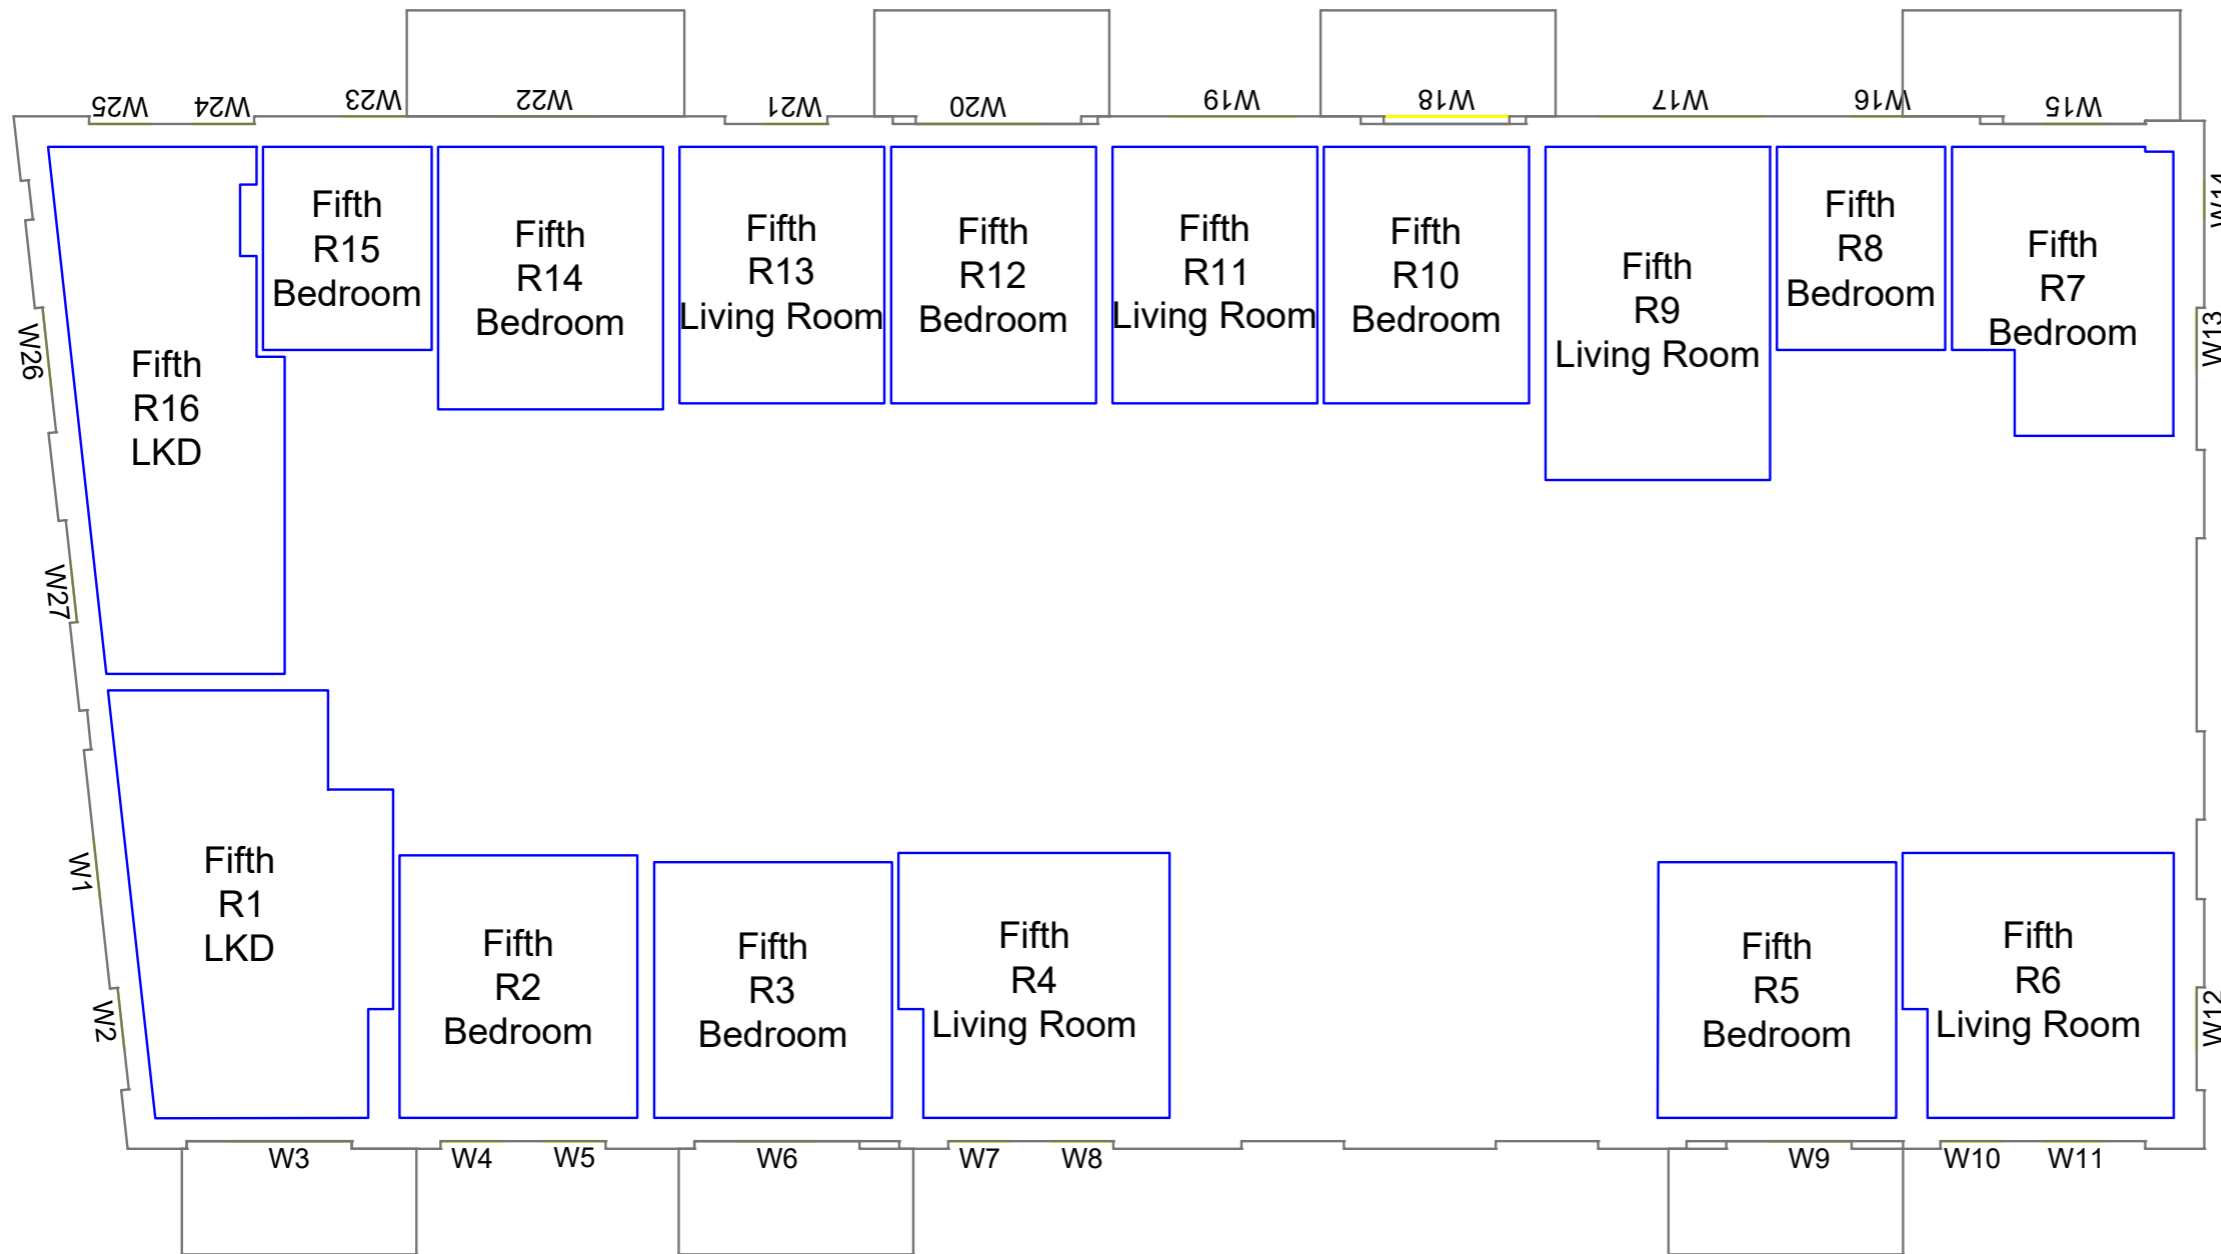

Project Charlton Riverside  
 London  
 SE7 7RY

Title Block D  
 Fourth floor

Drawn MC Checked --

Date 28/11/2018 Project 1864

Rel no. 35 Prefix DS01 Page no. CP35

Sources of information

Project Charlton Riverside  
 London  
 SE7 7RY