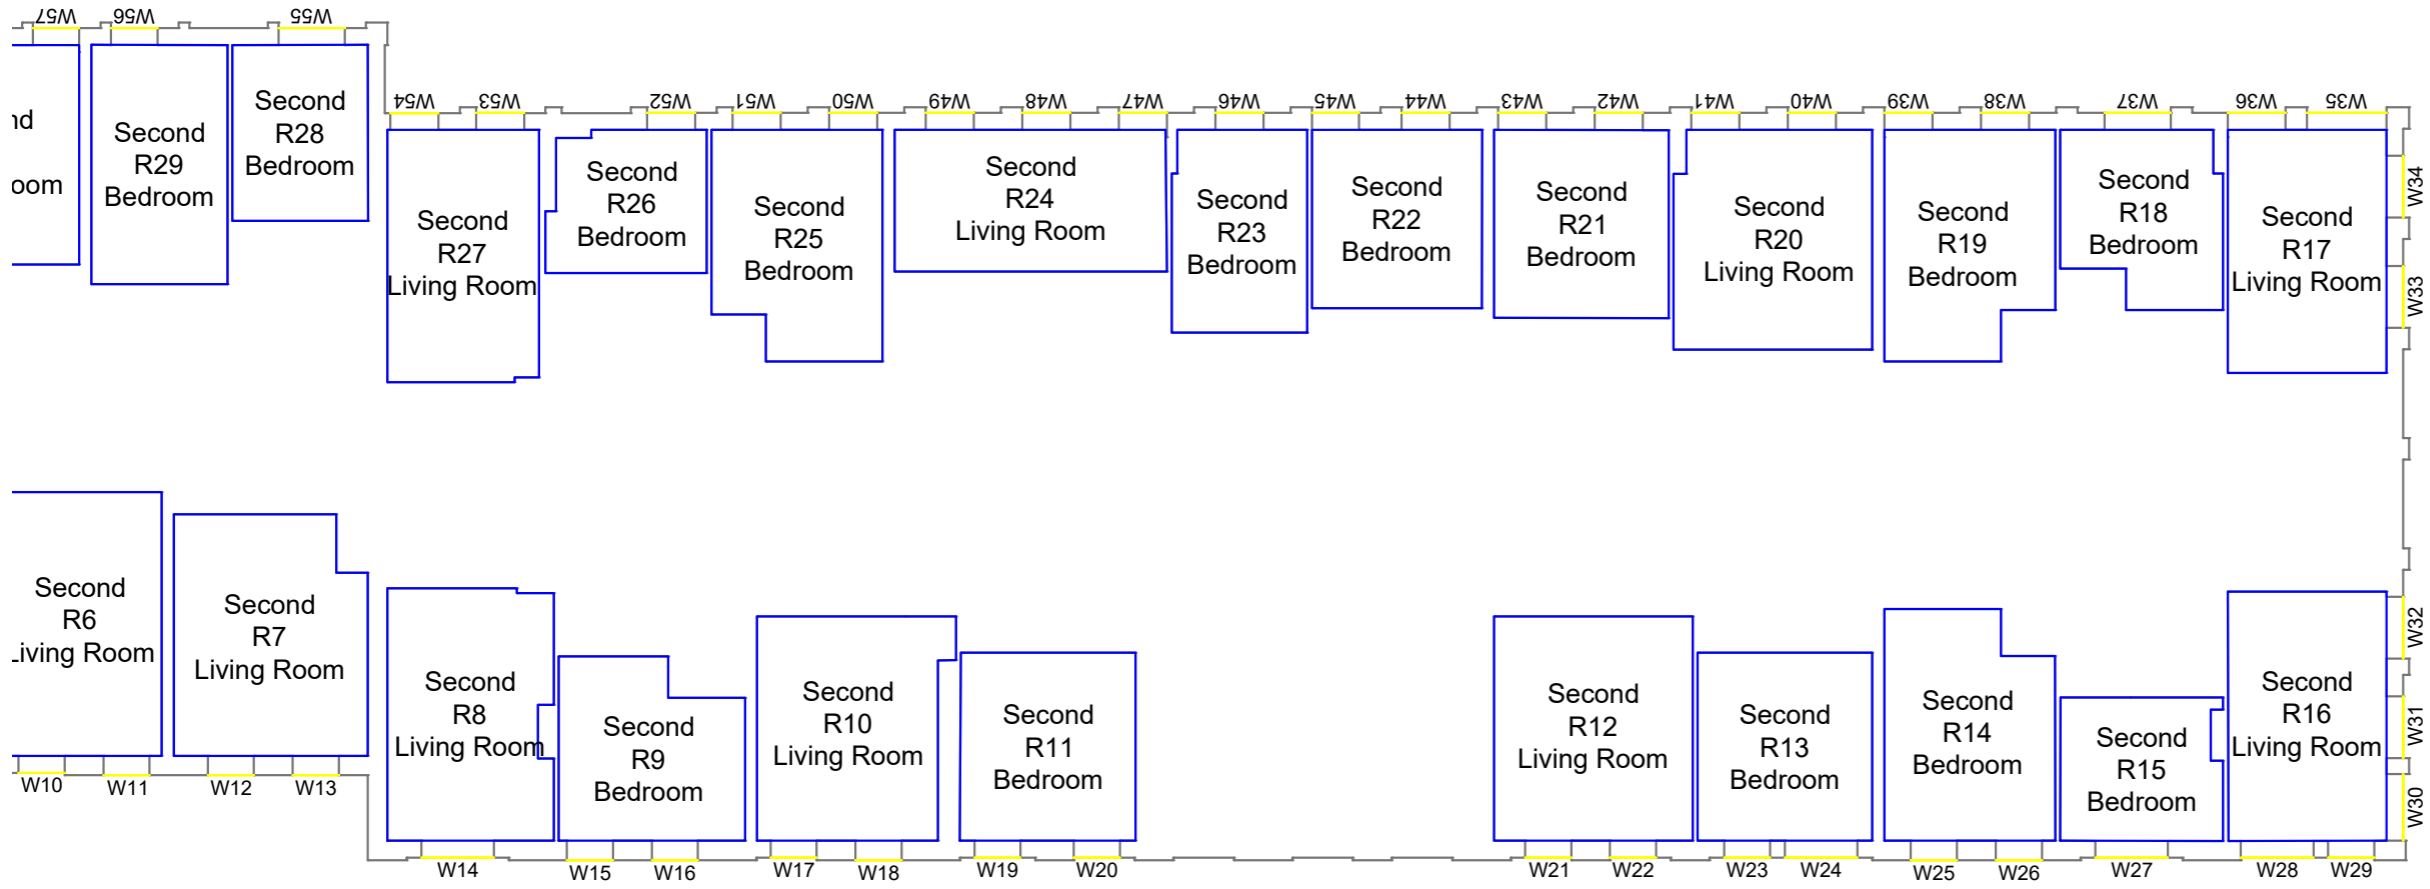

Sources of information

Project Charlton Riverside
London
SE7 7RY

Title Block KL
Second floor

Drawn MC Checked --

Date 28/11/2018 Project 1864

Rel no. 35 Prefix DS01 Page no. CP65