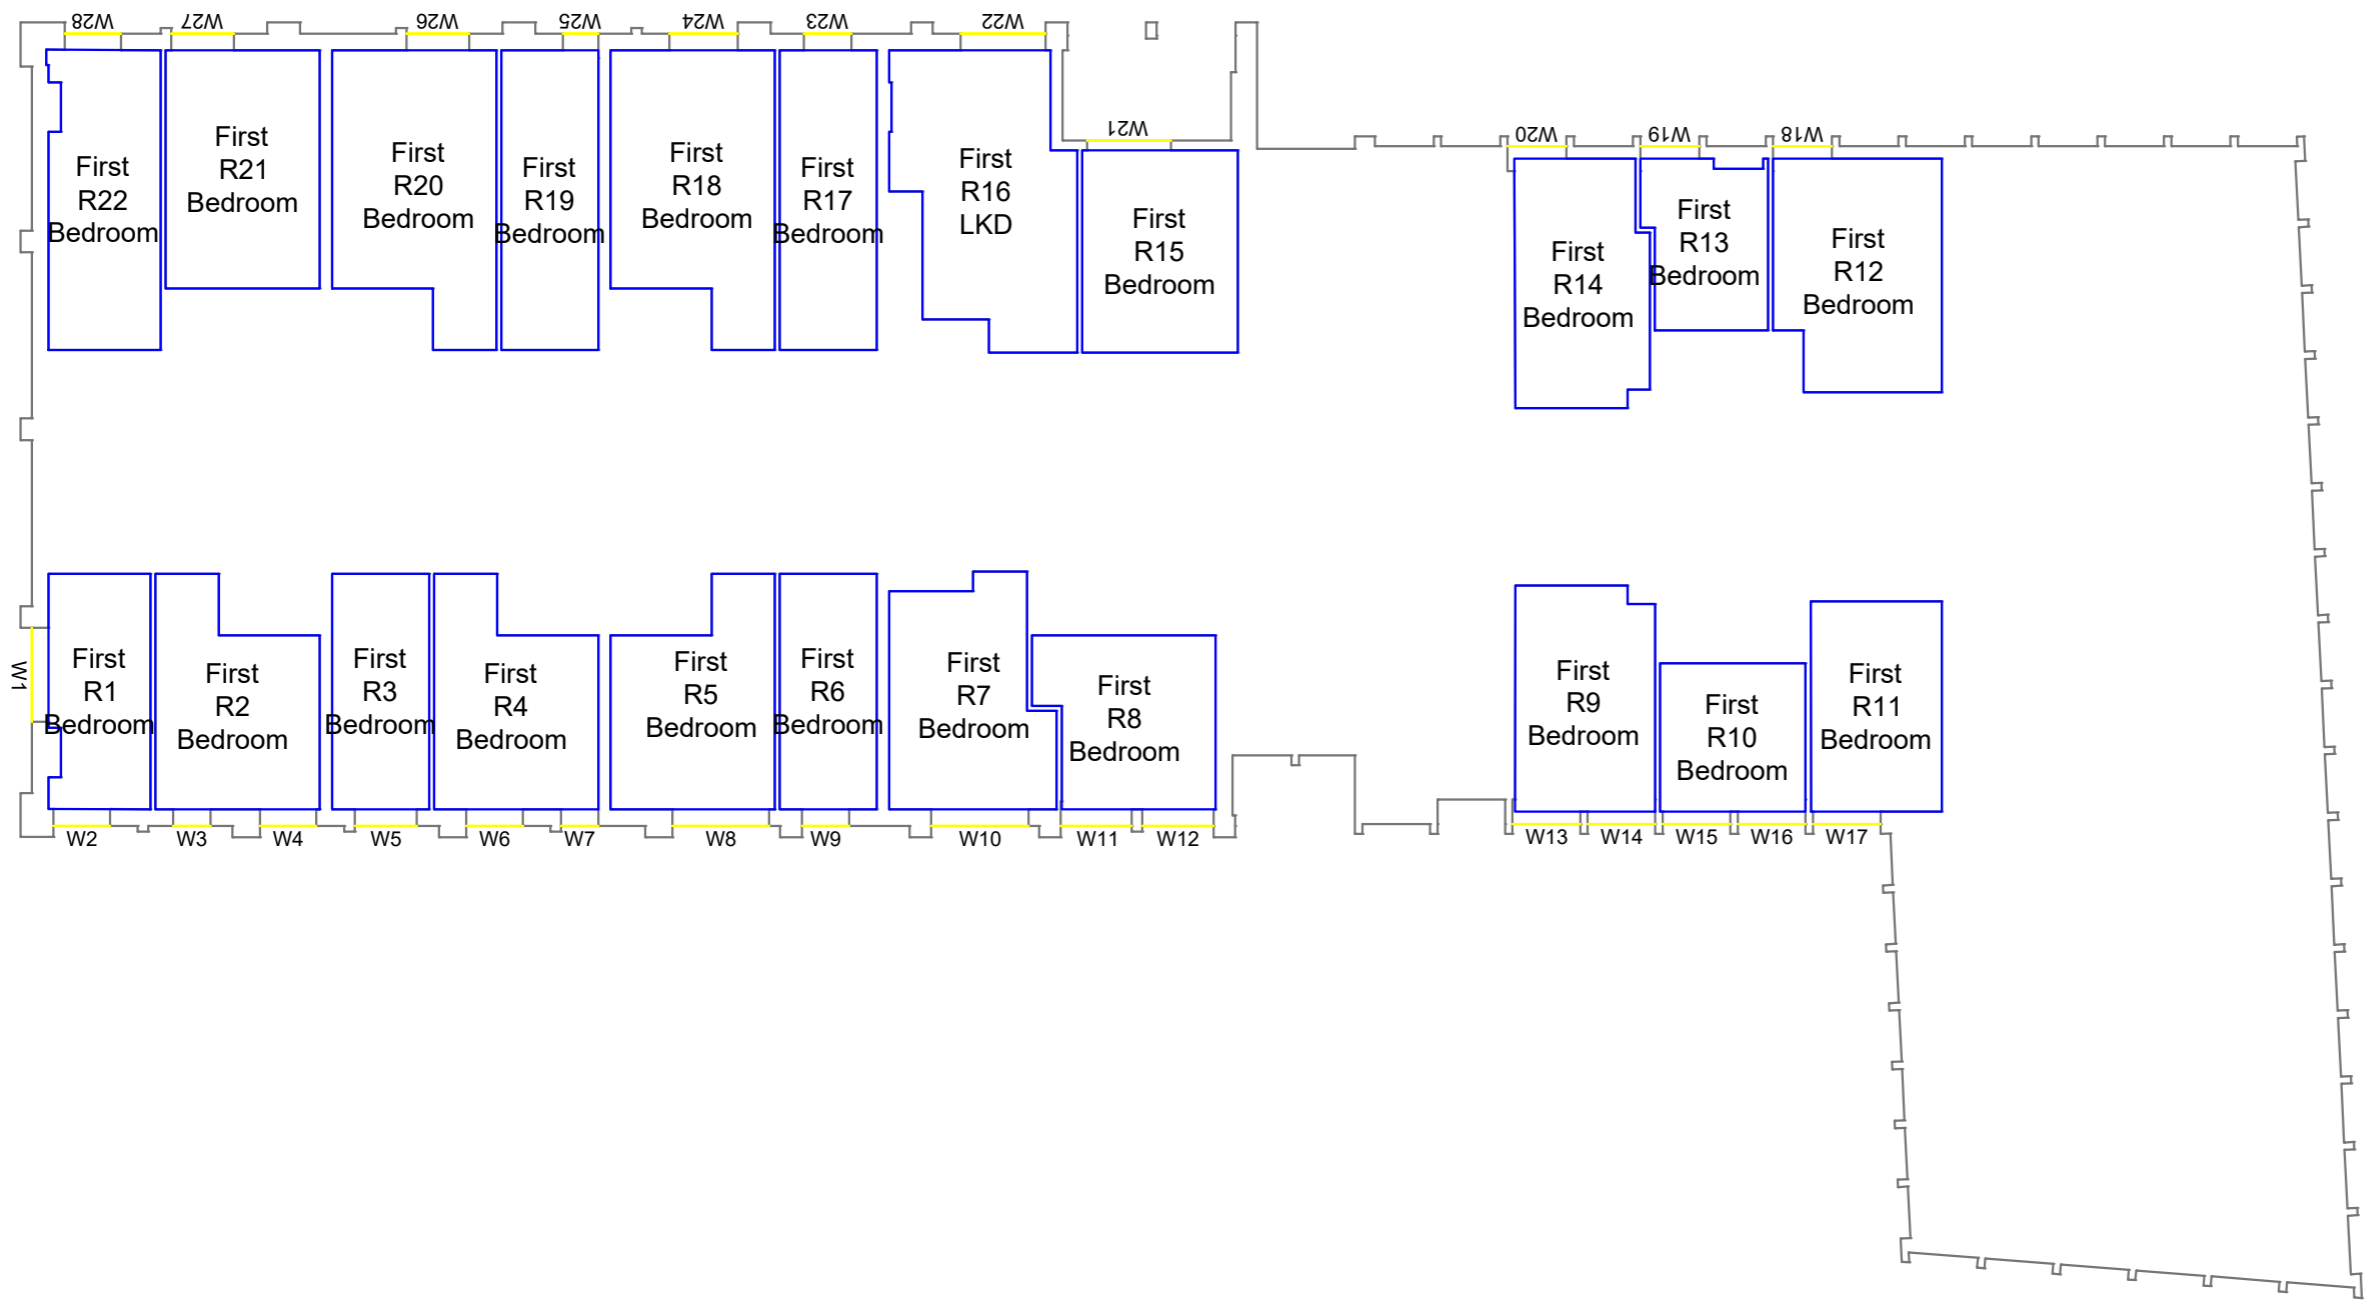

Sources of information

Project Charlton Riverside
London
SE7 7RY

Title Block B
First floor

Drawn MC Checked --

Date 28/11/2018 Project 1864

Rel no. 35 Prefix DS01 Page no. CP12