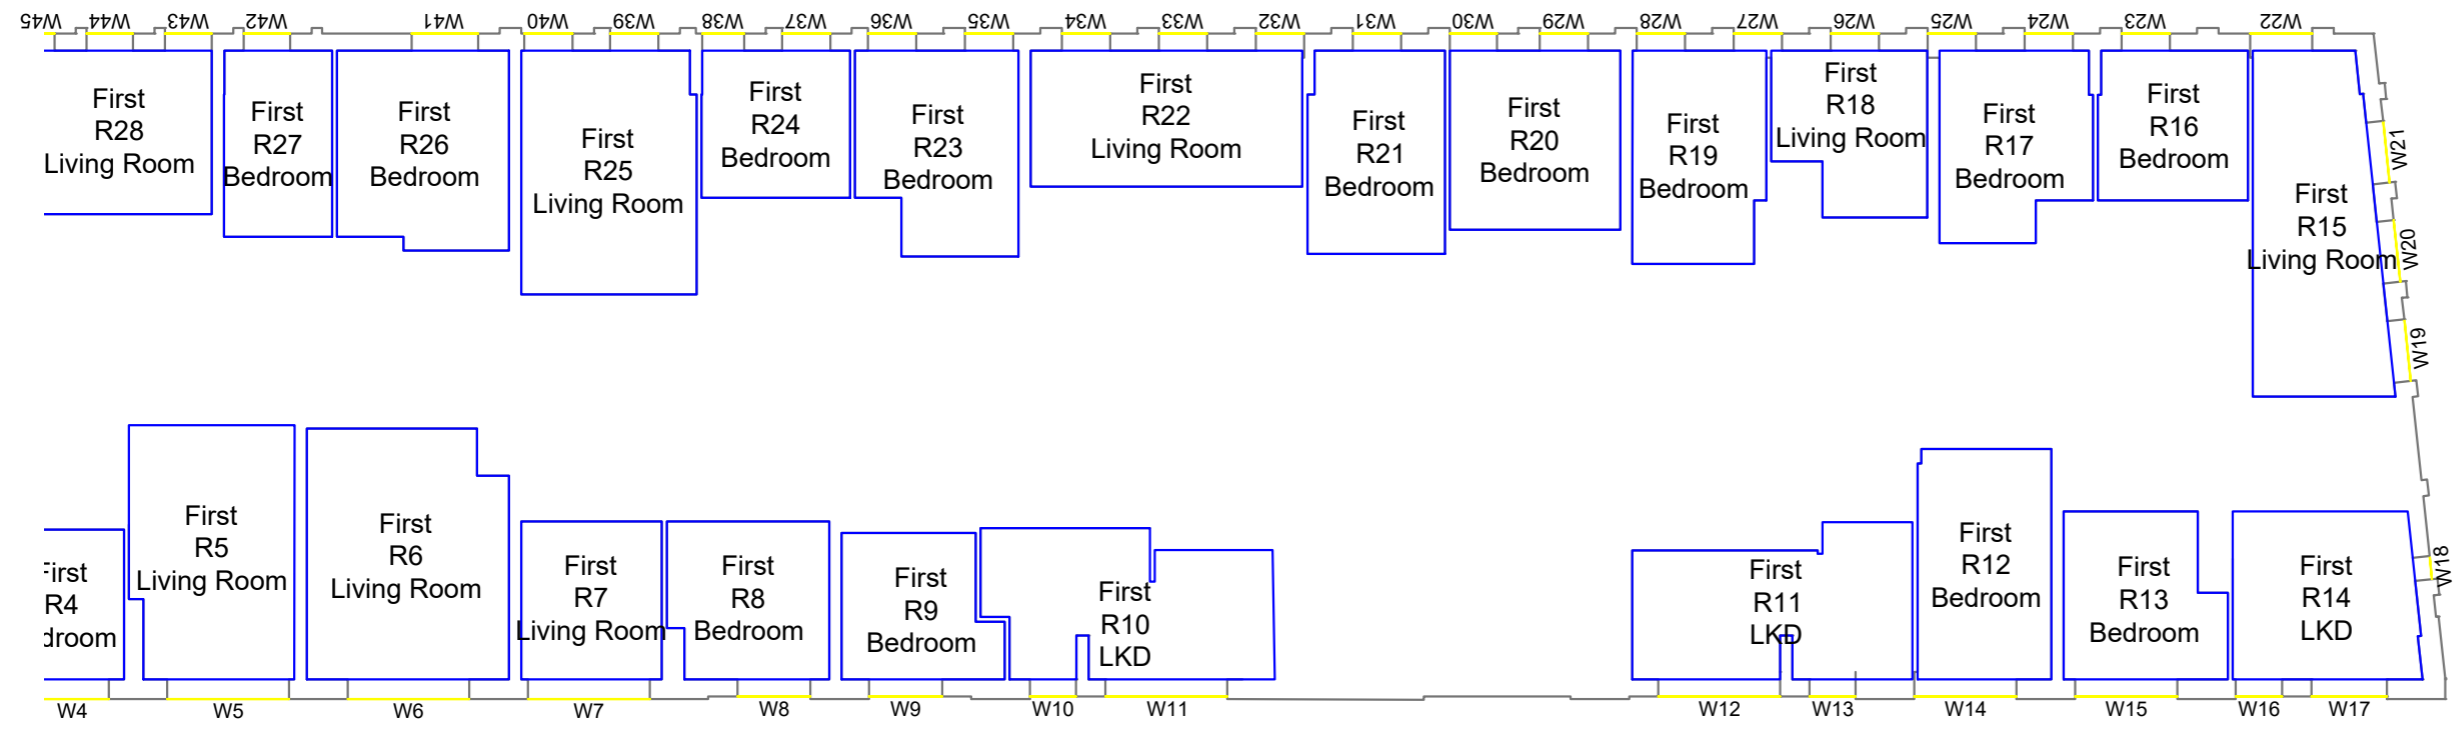

Sources of information

Project Charlton Riverside
London
SE7 7RY

Title Block KL
First floor

Drawn MC Checked --

Date 28/11/2018 Project 1864

Rel no. 35 Prefix DS01 Page no. CP63