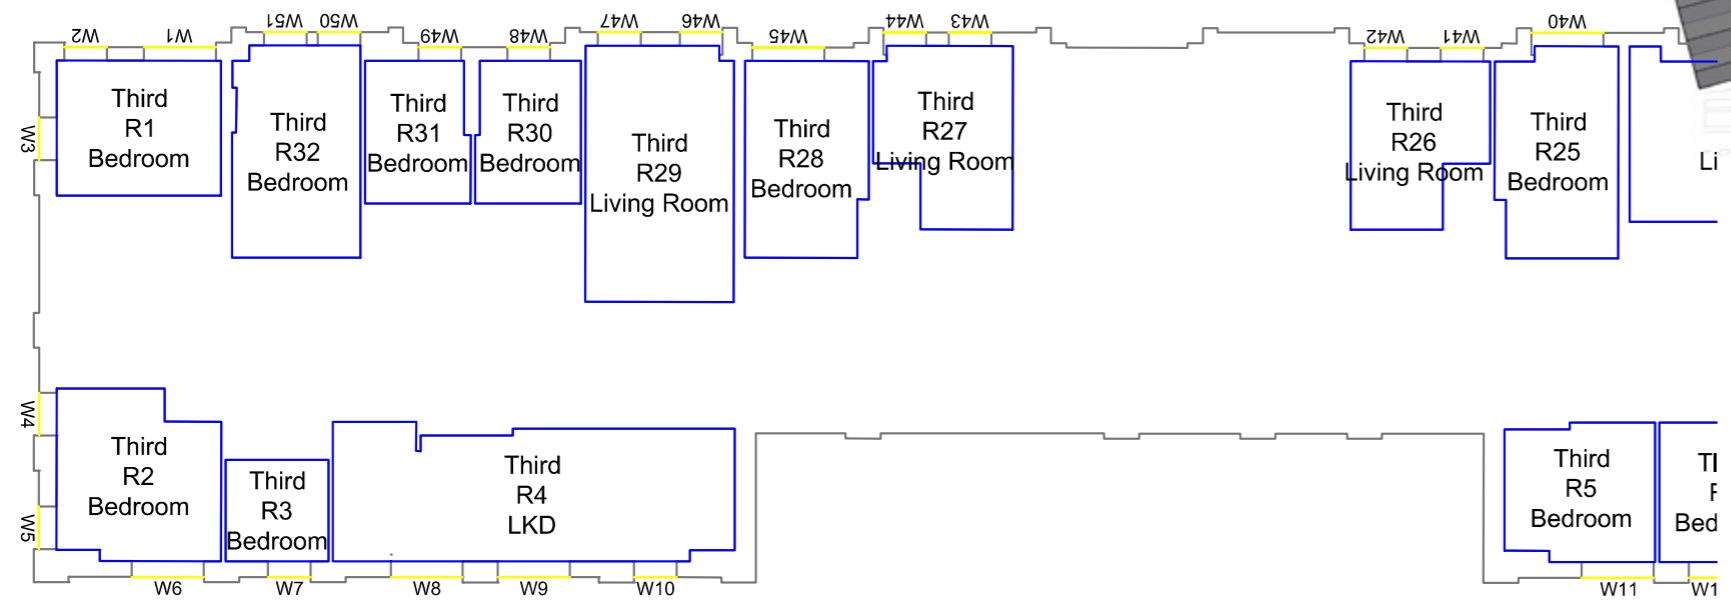

Sources of information

Project Charlton Riverside
London
SE7 7RY

Title Block H
Third floor

Drawn MC Checked --

Date 28/11/2018 Project 1864

Rel no. 35 Prefix DS01 Page no. CP58