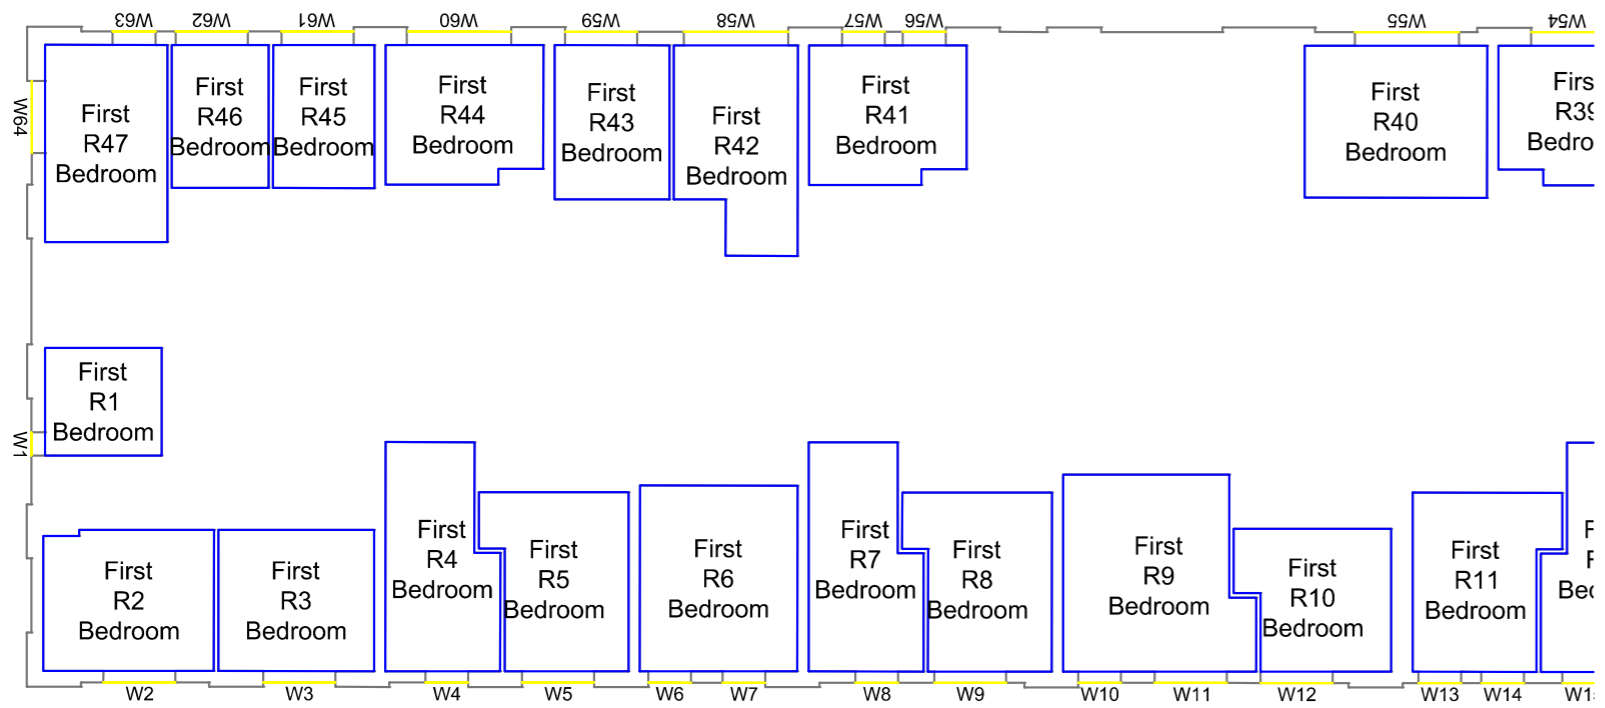

Title Block H  
 Ground floor

Drawn MC Checked --

Date 28/11/2018 Project 1864

Rel no. 35 Prefix DS01 Page no. CP55

Sources of information

Project Charlton Riverside  
 London  
 SE7 7RY

Title Block H  
 First floor