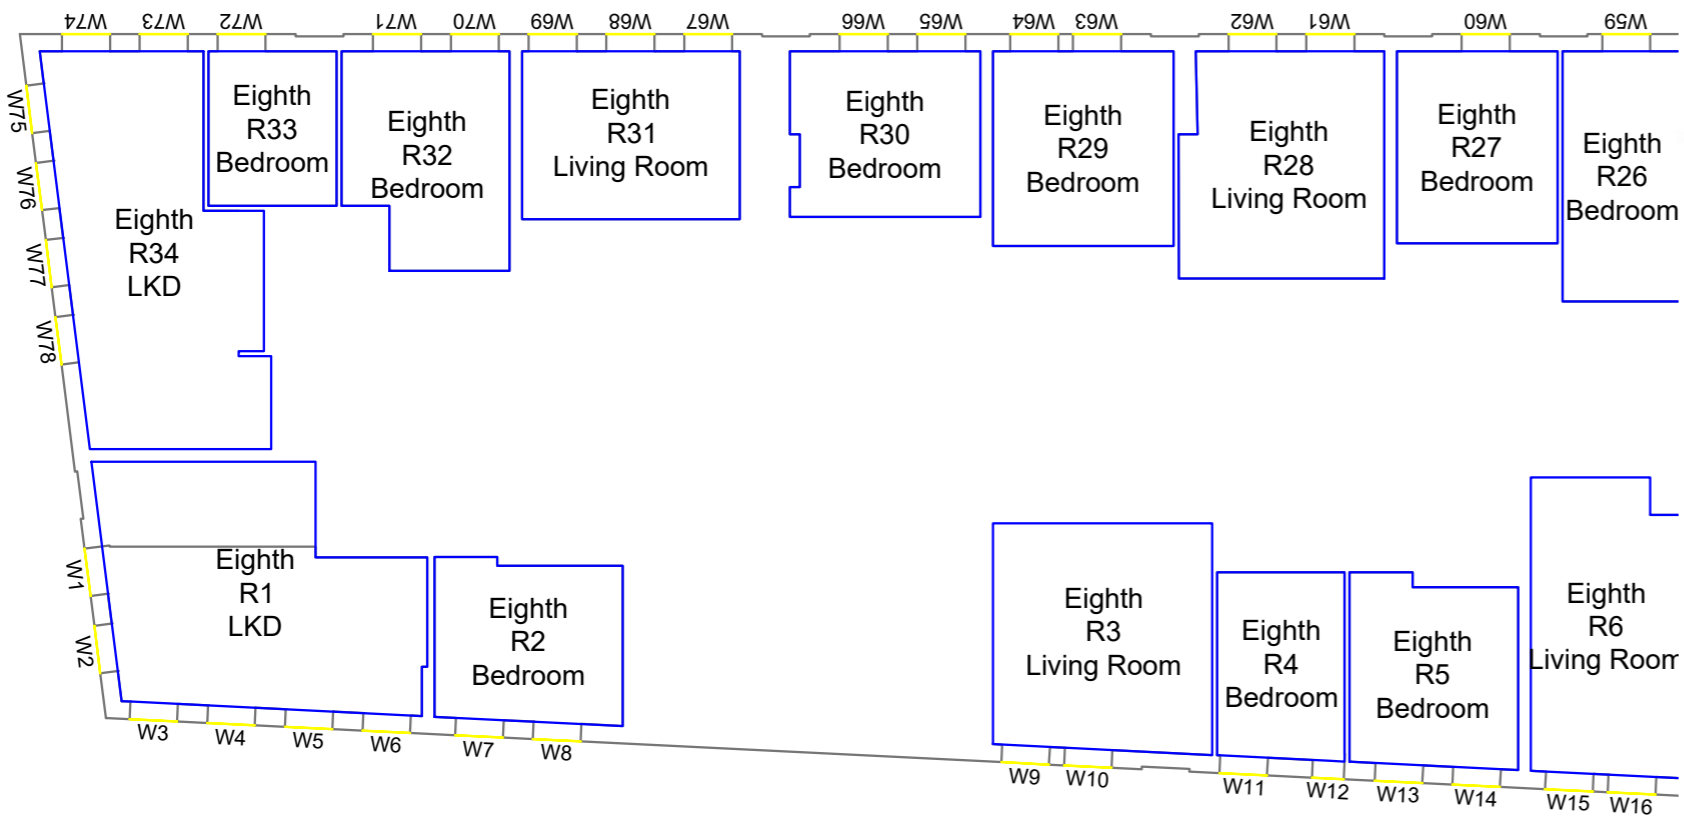

Sources of information

Project Charlton Riverside
London
SE7 7RY

Title Block KL
Eighth floor

Drawn MC Checked --

Date 28/11/2018 Project 1864

Rel no. 35 Prefix DS01 Page no. CP71