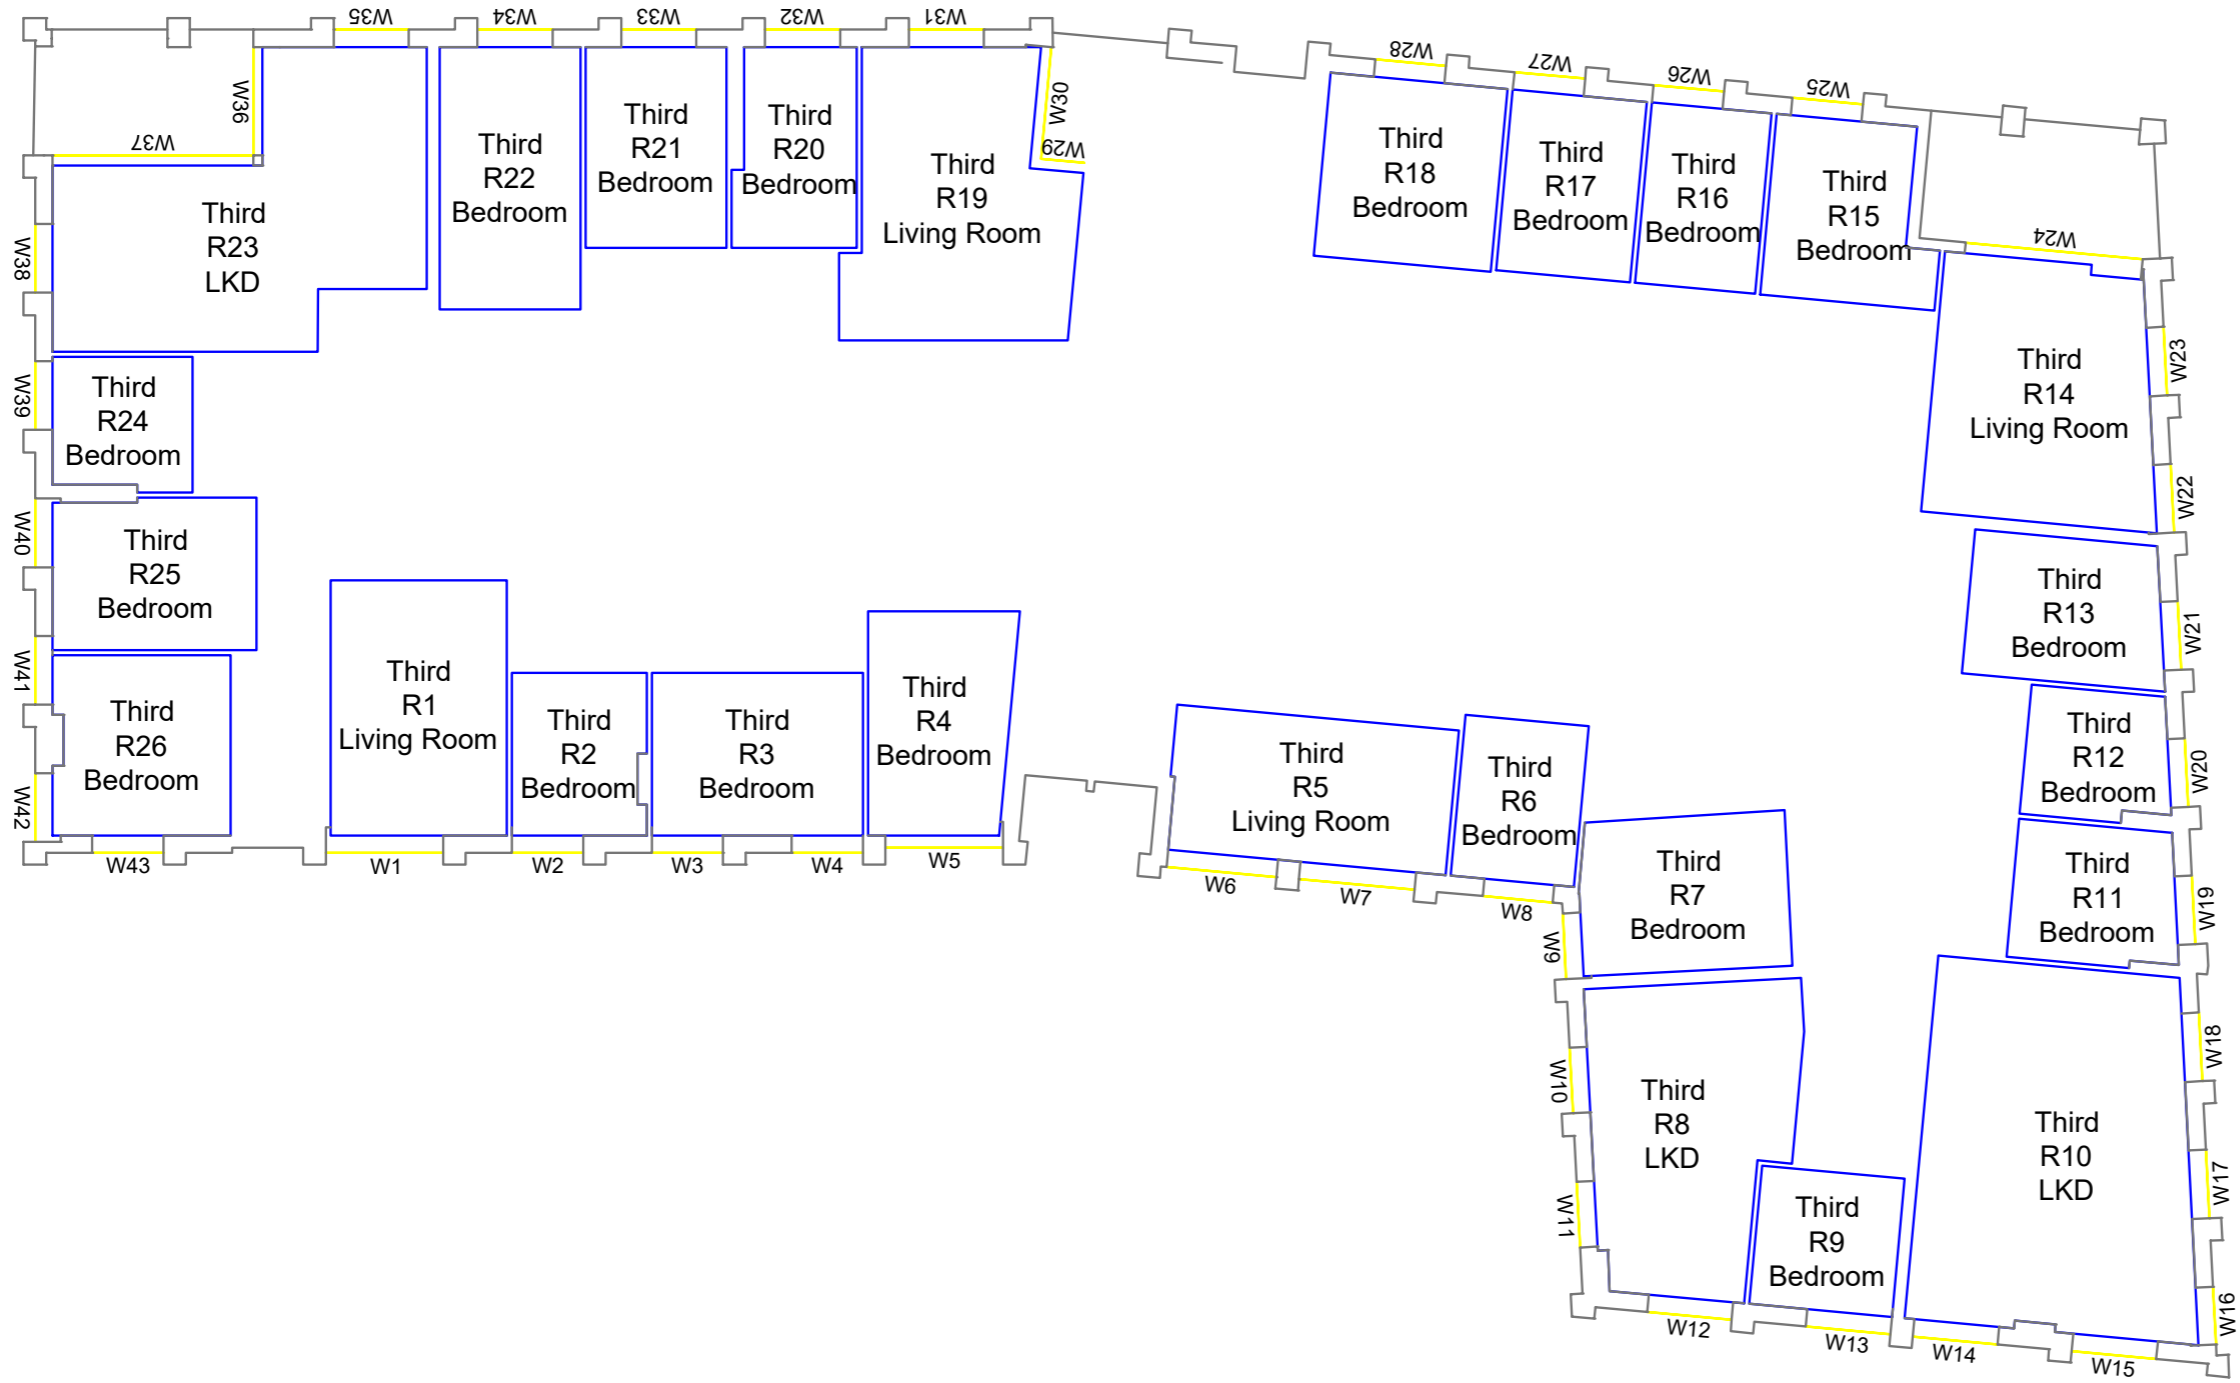

Sources of information

Project Charlton Riverside
London
SE7 7RY

Title Block C
Third floor

Drawn MC Checked --

Date 28/11/2018 Project 1864

Rel no. 35 Prefix DS01 Page no. CP24