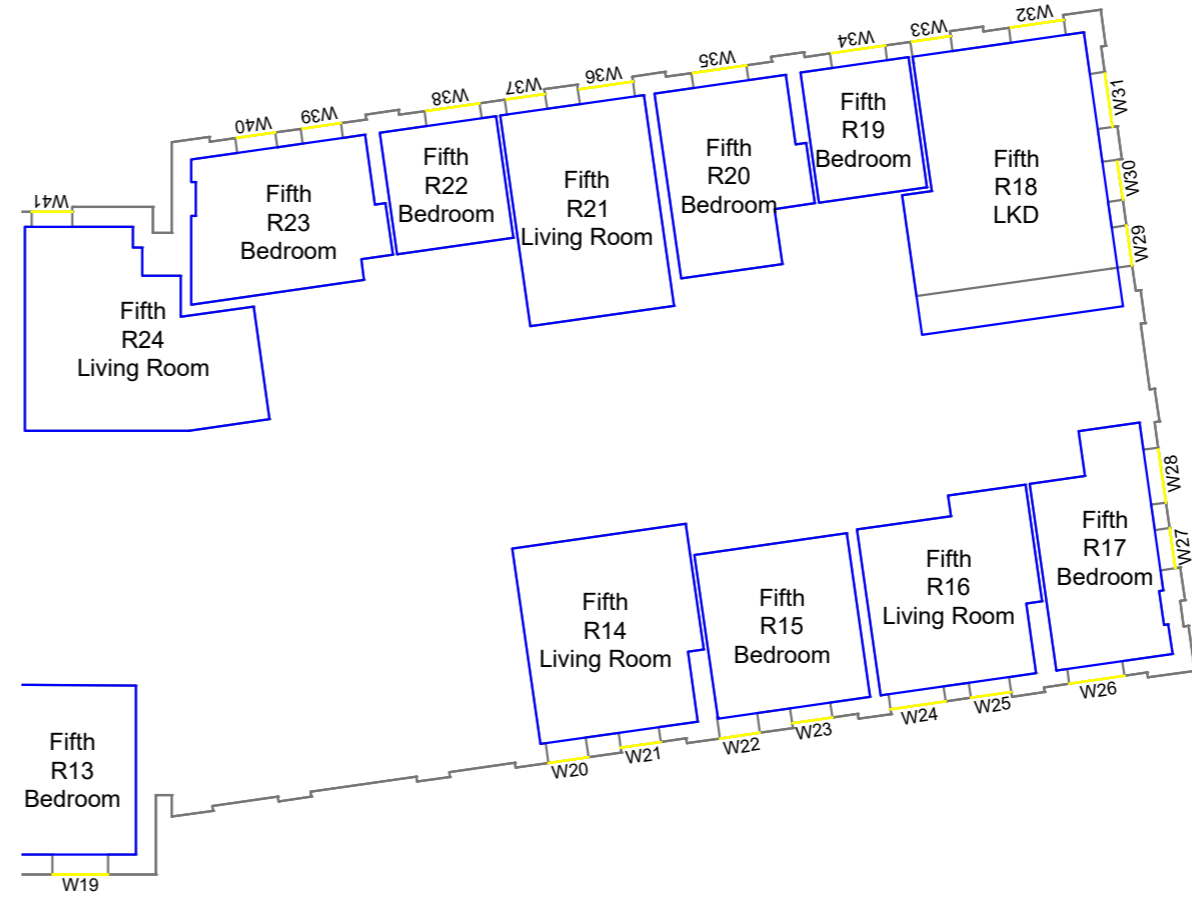

Sources of information

Project Charlton Riverside
London
SE7 7RY

Title Block EF
Fifth floor

Drawn MC Checked --

Date 11/10/2018 Project 1864

Rel no. 34 Prefix DS01 Page no. CP46