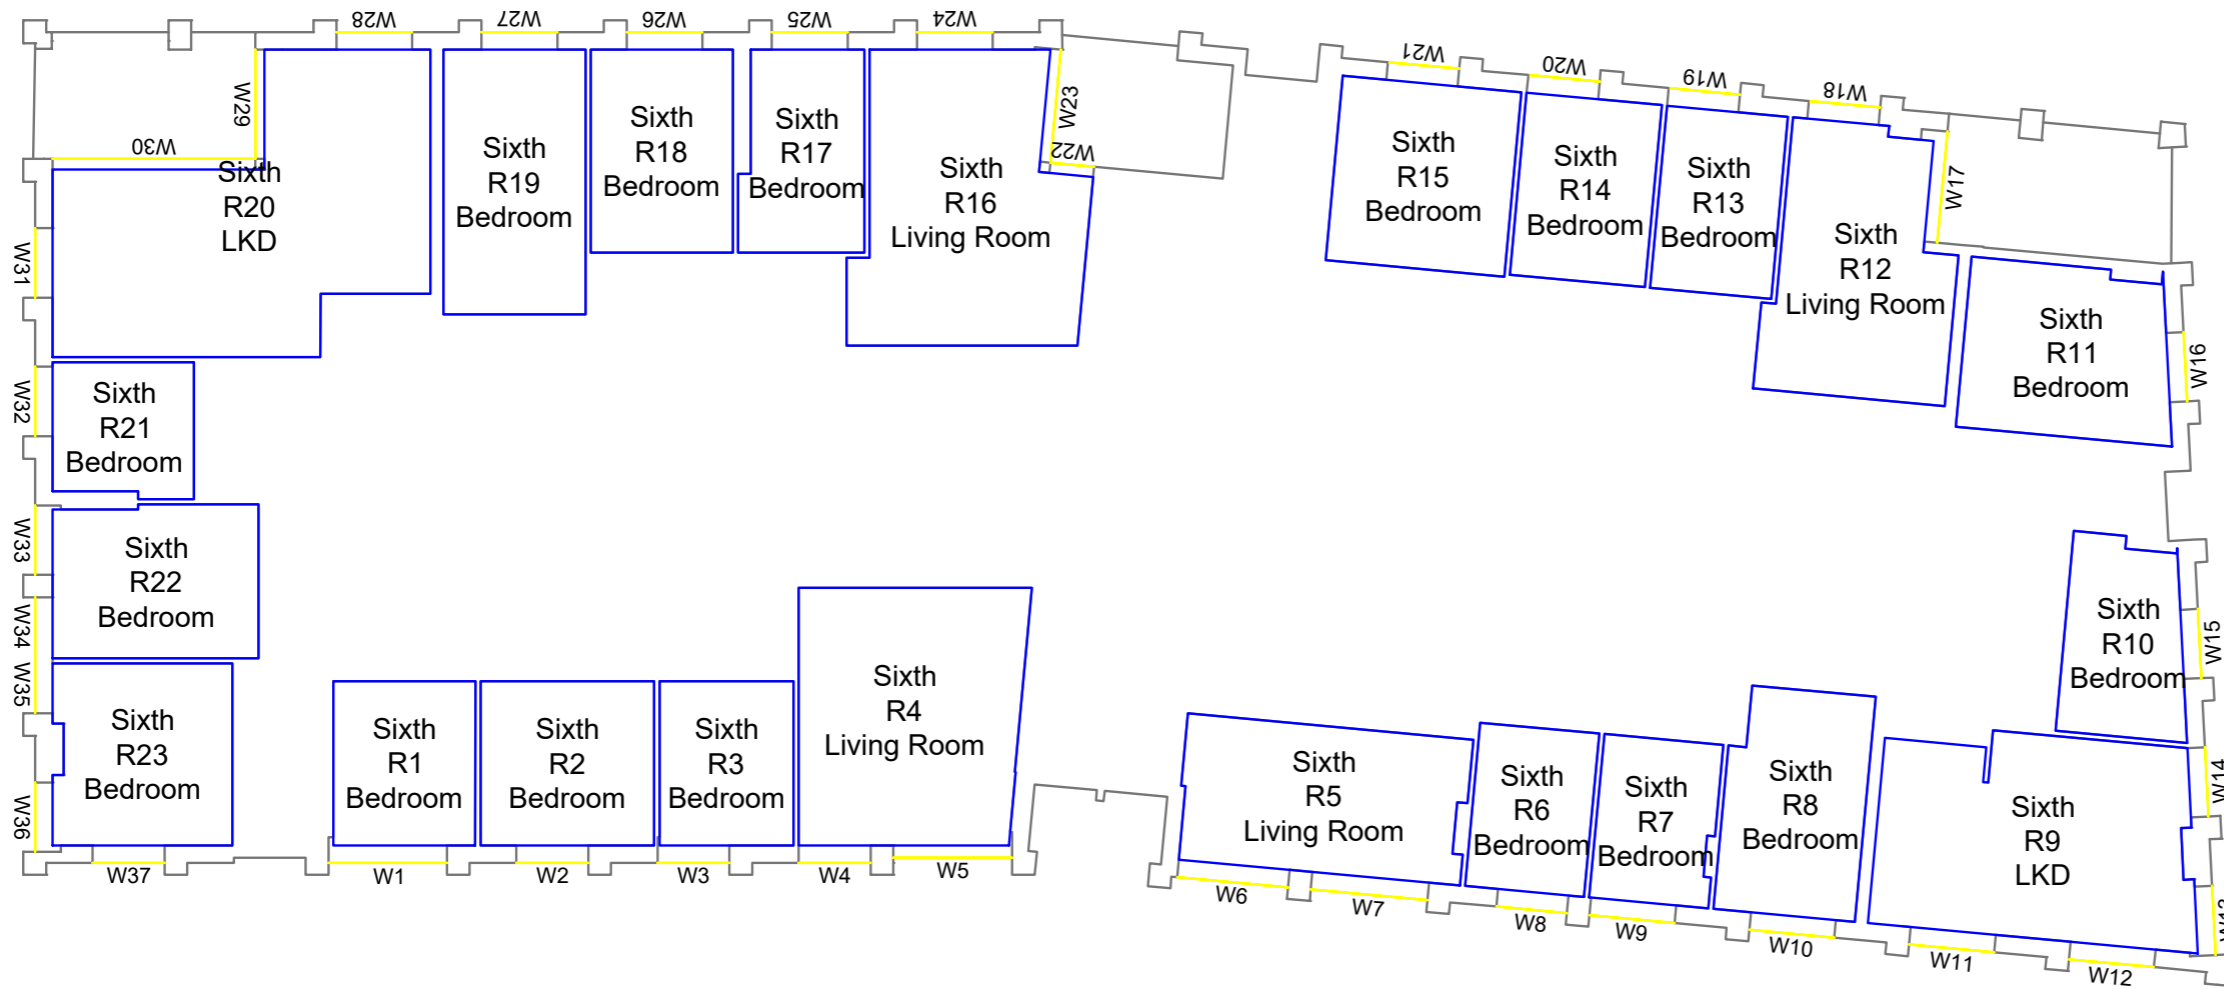

Sources of information

Project Charlton Riverside
London
SE7 7RY

Title Block C
Sixth floor

Drawn MC Checked --

Date 28/11/2018 Project 1864

Rel no. 35 Prefix DS01 Page no. CP27