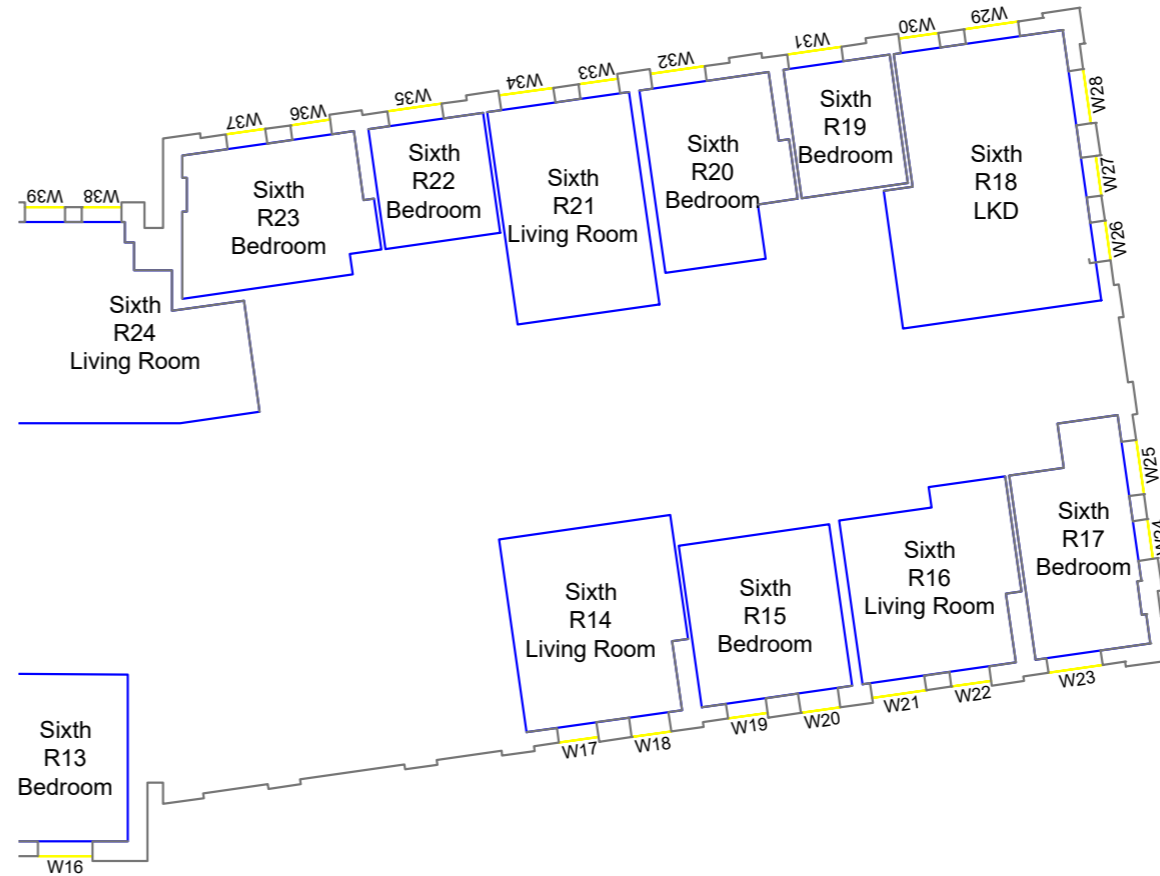

Rel no. 34 Prefix DS01 Page no. CP46

Sources of information

Project Charlton Riverside  
 London  
 SE7 7RY

Title Block EF  
 Sixth floor

Drawn MC Checked --

Date 11/10/2018 Project 1864

Rel no. 34 Prefix DS01 Page no. CP47