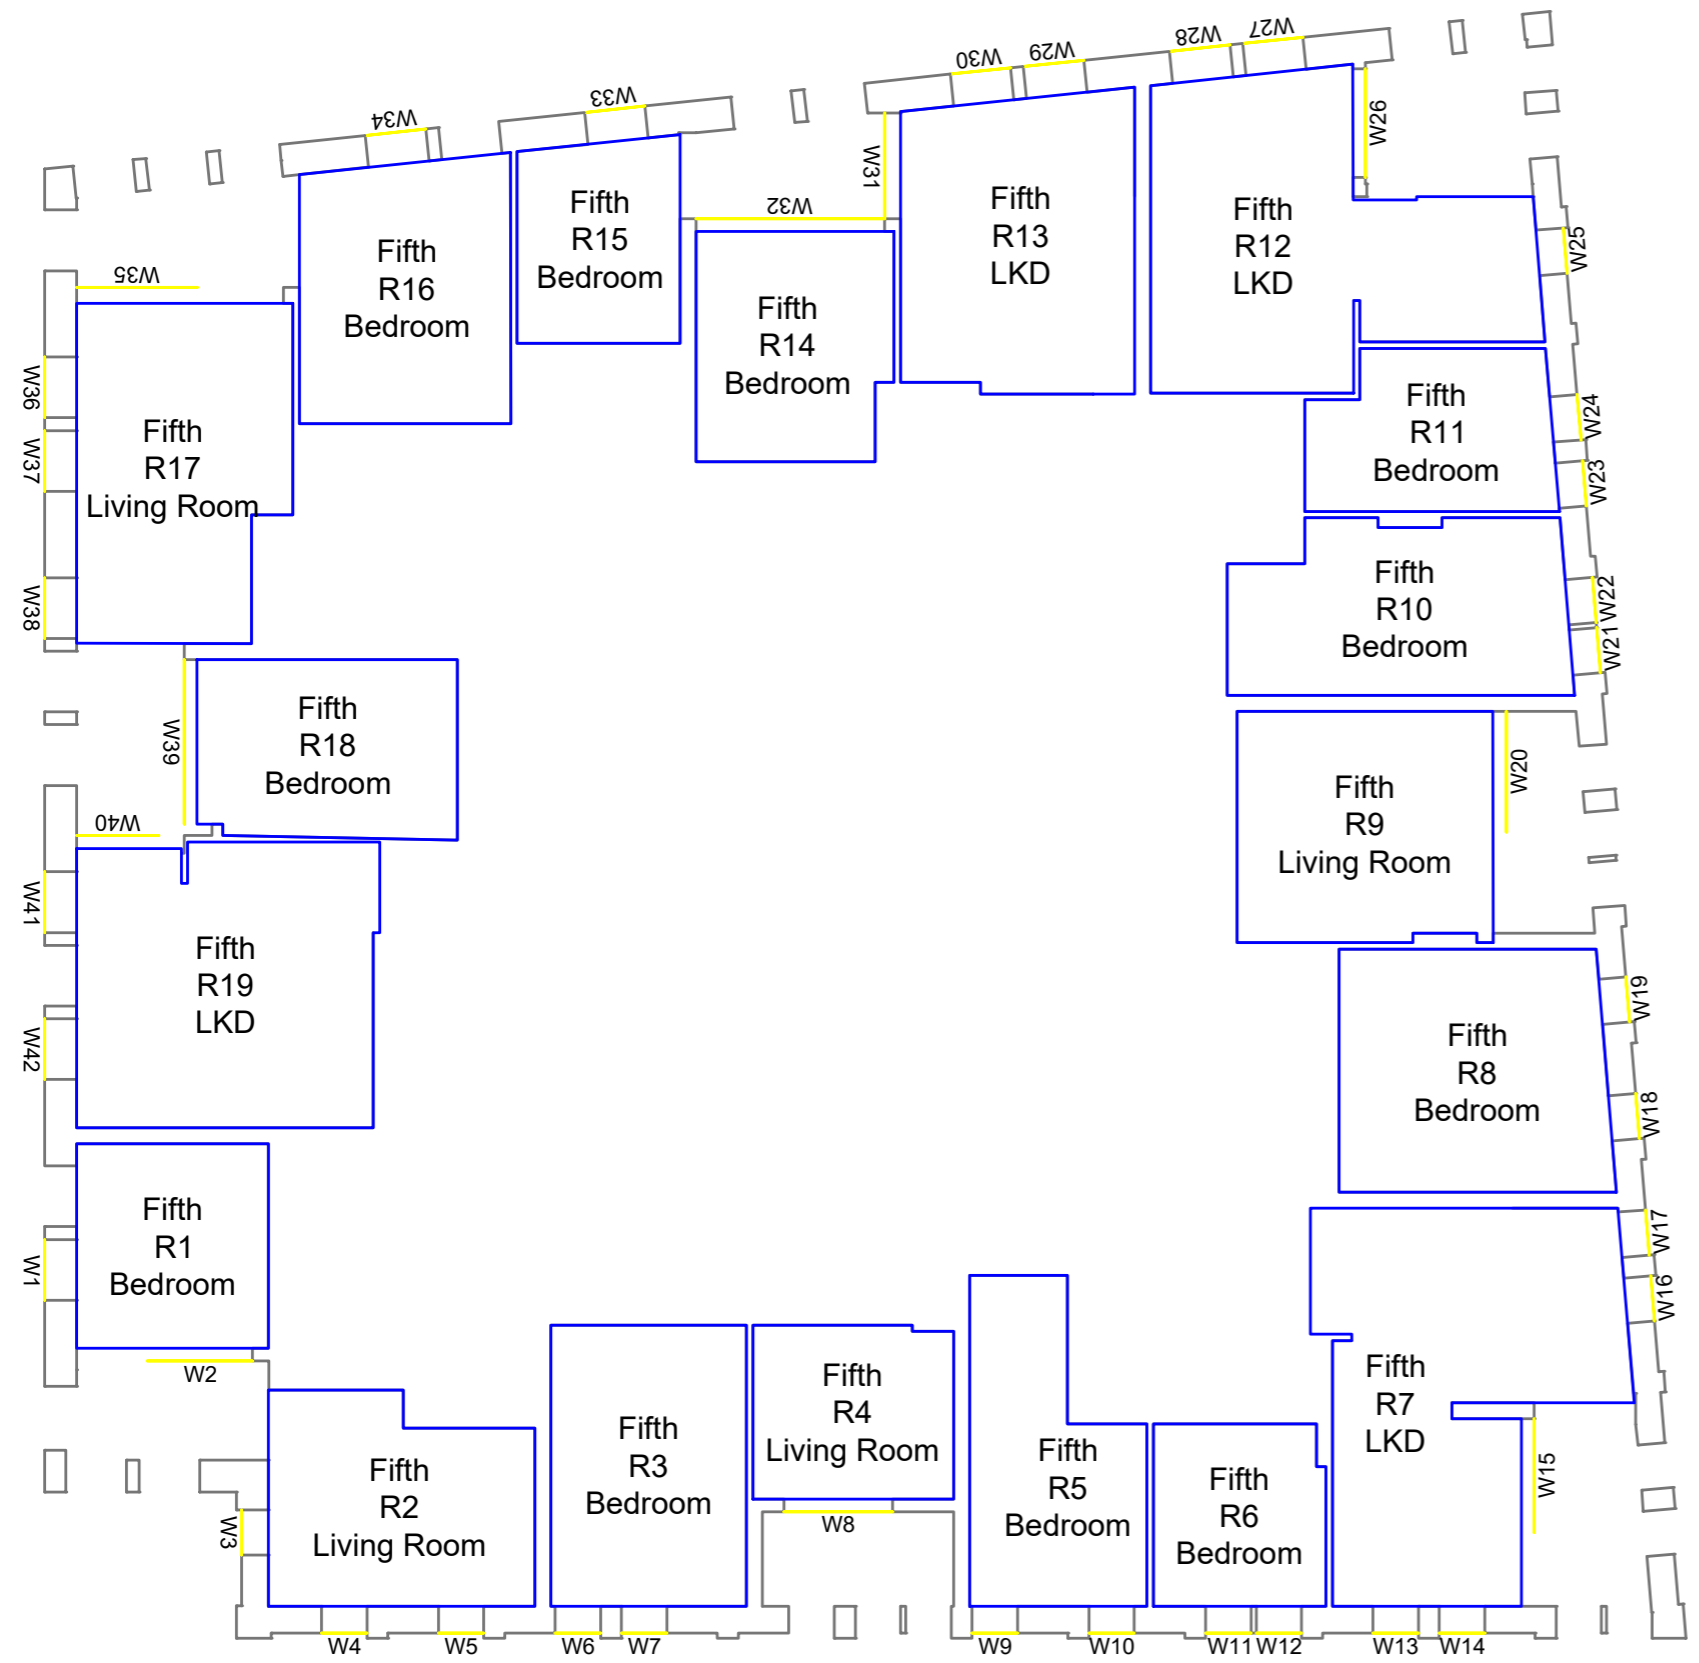

Sources of information

Project Charlton Riverside  
 London  
 SE7 7RY

Title Block O  
 Fourth floor

Drawn MC Checked --

Date 28/11/2018 Project 1864

Rel no. 35 Prefix DS01 Page no. CP83

Sources of information