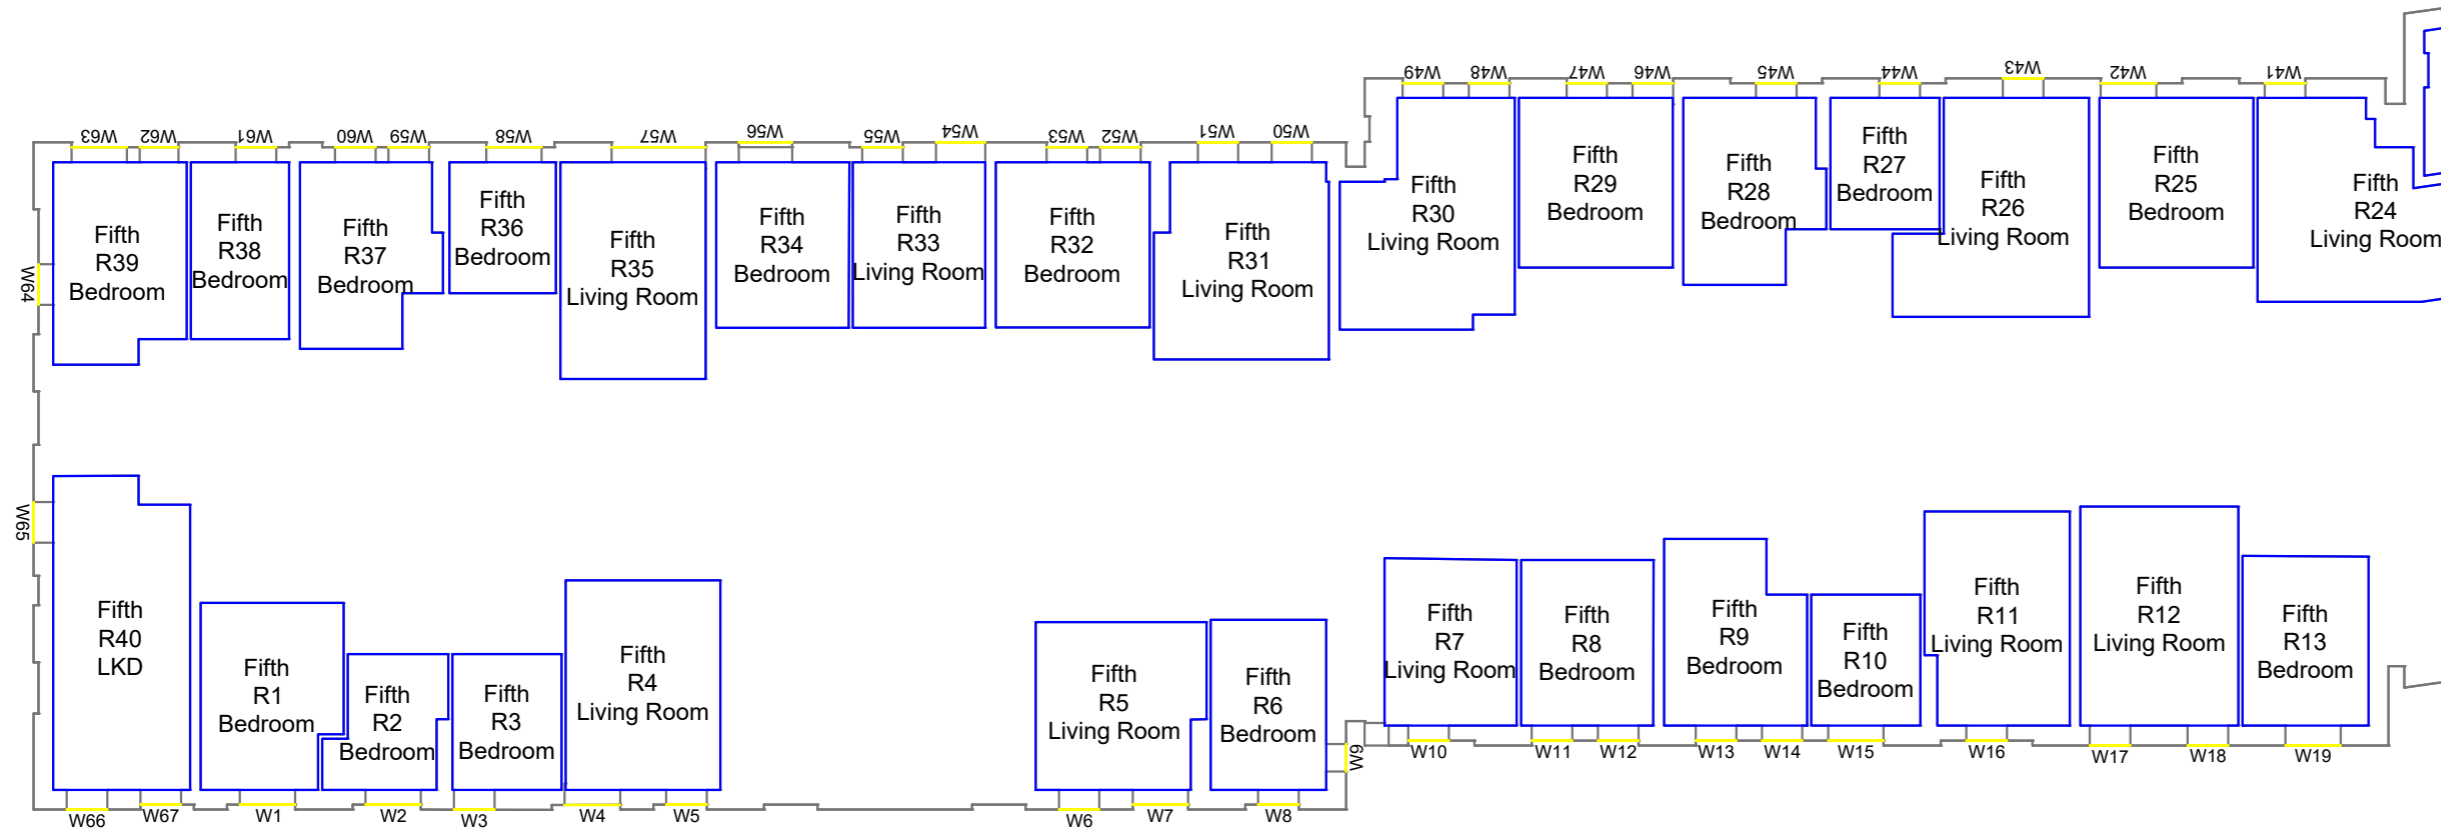

Sources of information

Project Charlton Riverside
London
SE7 7RY

Title Block EF
Fifth floor

Drawn MC Checked --

Date 11/10/2018 Project 1864

Rel no. 34 Prefix DS01 Page no. CP46