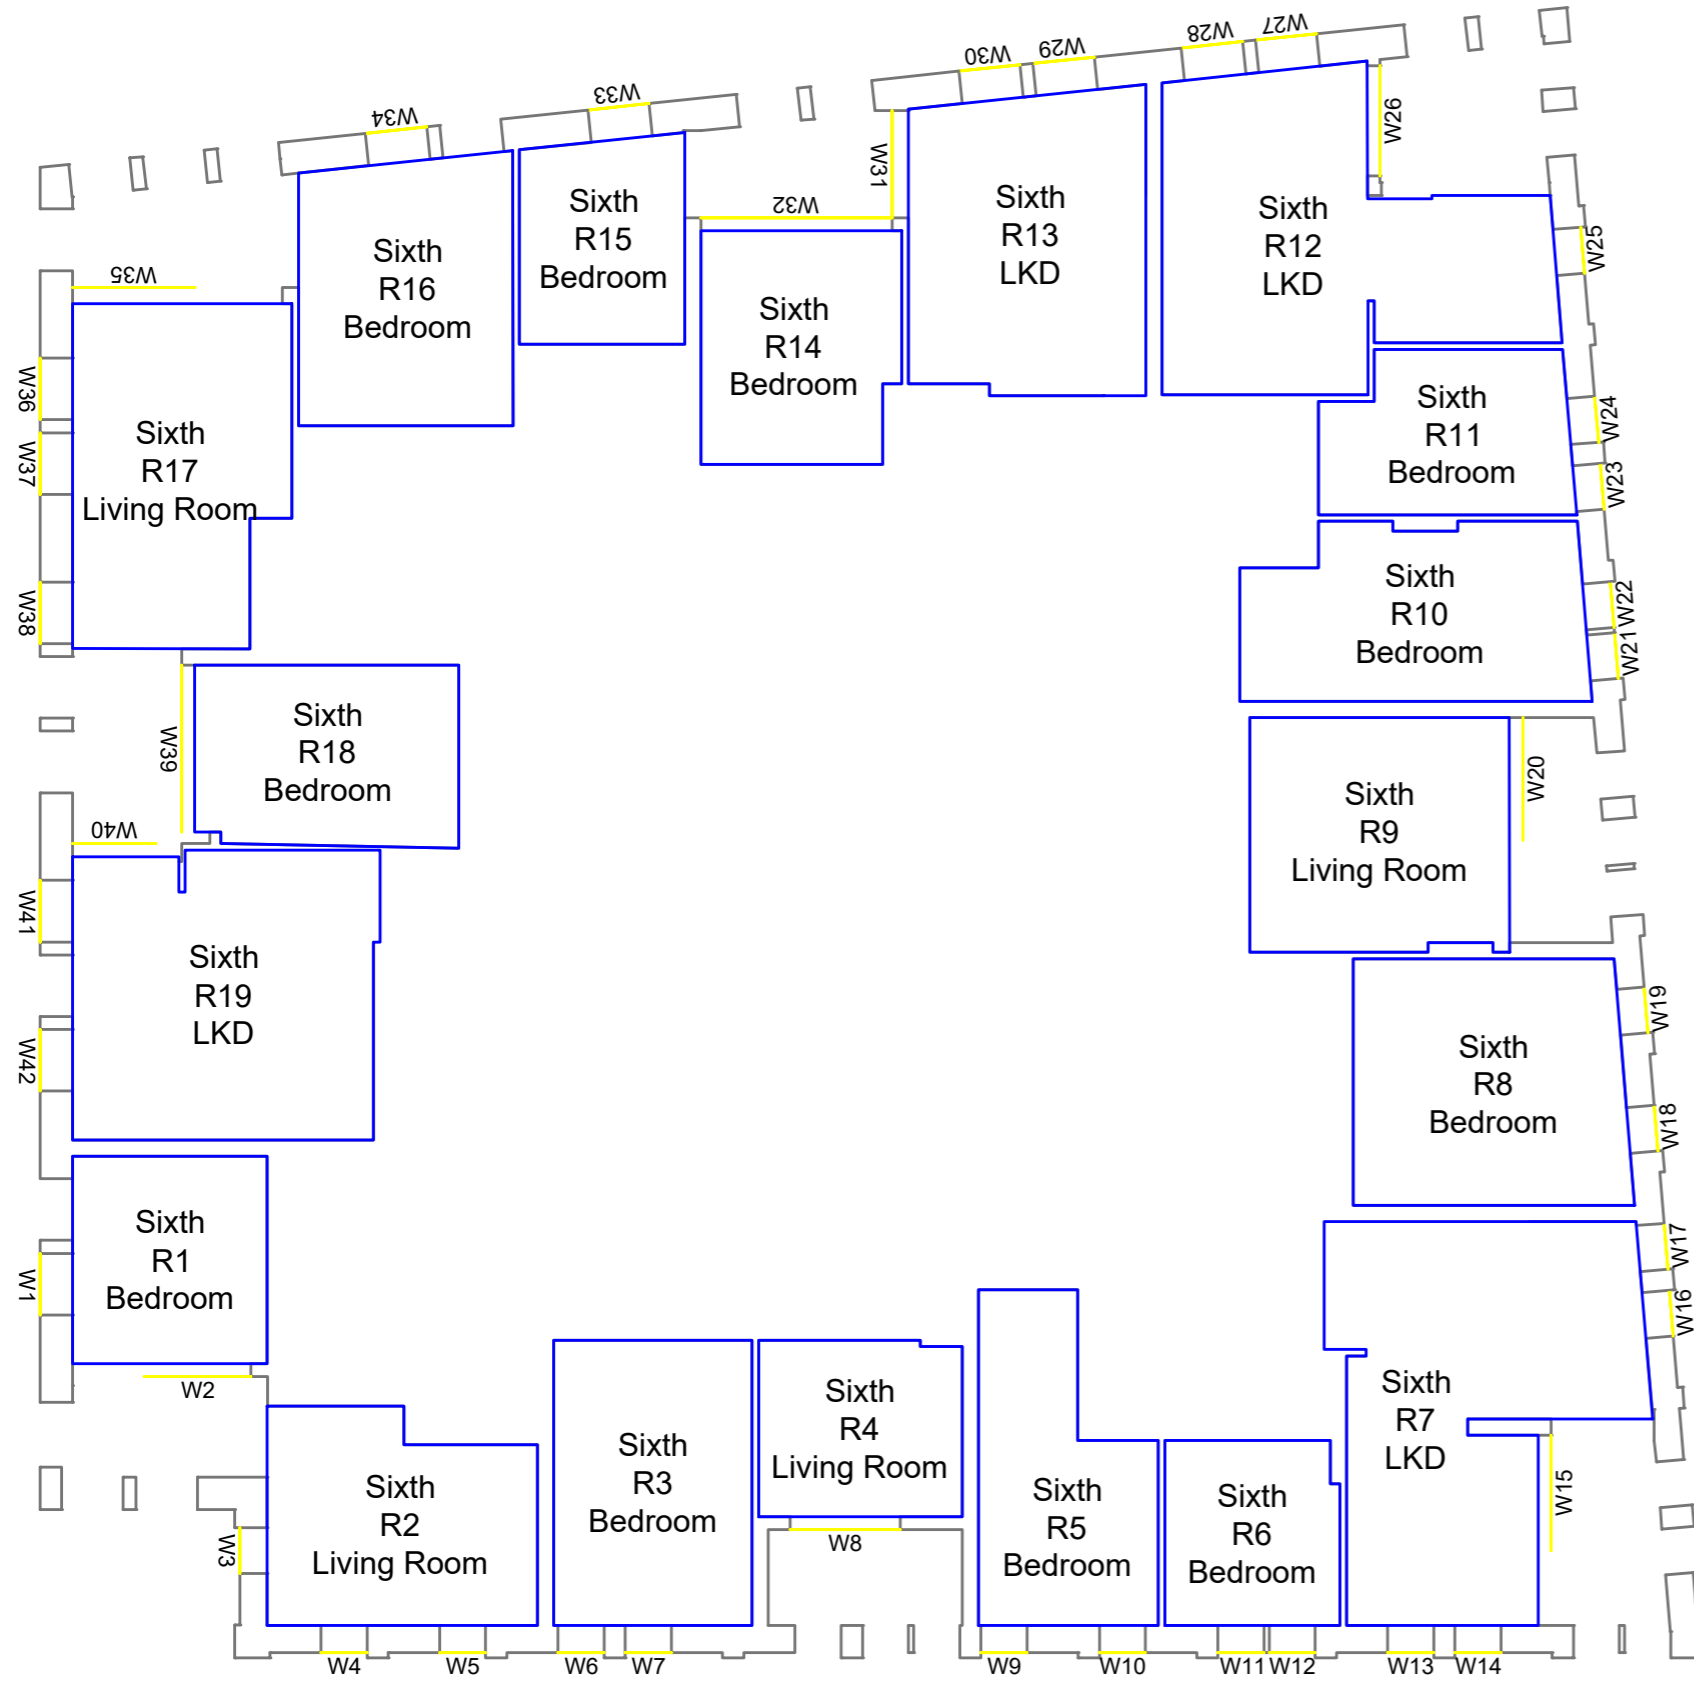

Project Charlton Riverside  
 London  
 SE7 7RY

Title Block O  
 Fifth floor

Drawn MC Checked --

Date 28/11/2018 Project 1864

Rel no. 35 Prefix DS01 Page no. CP84

Sources of information

Project Charlton Riverside  
 London  
 SE7 7RY