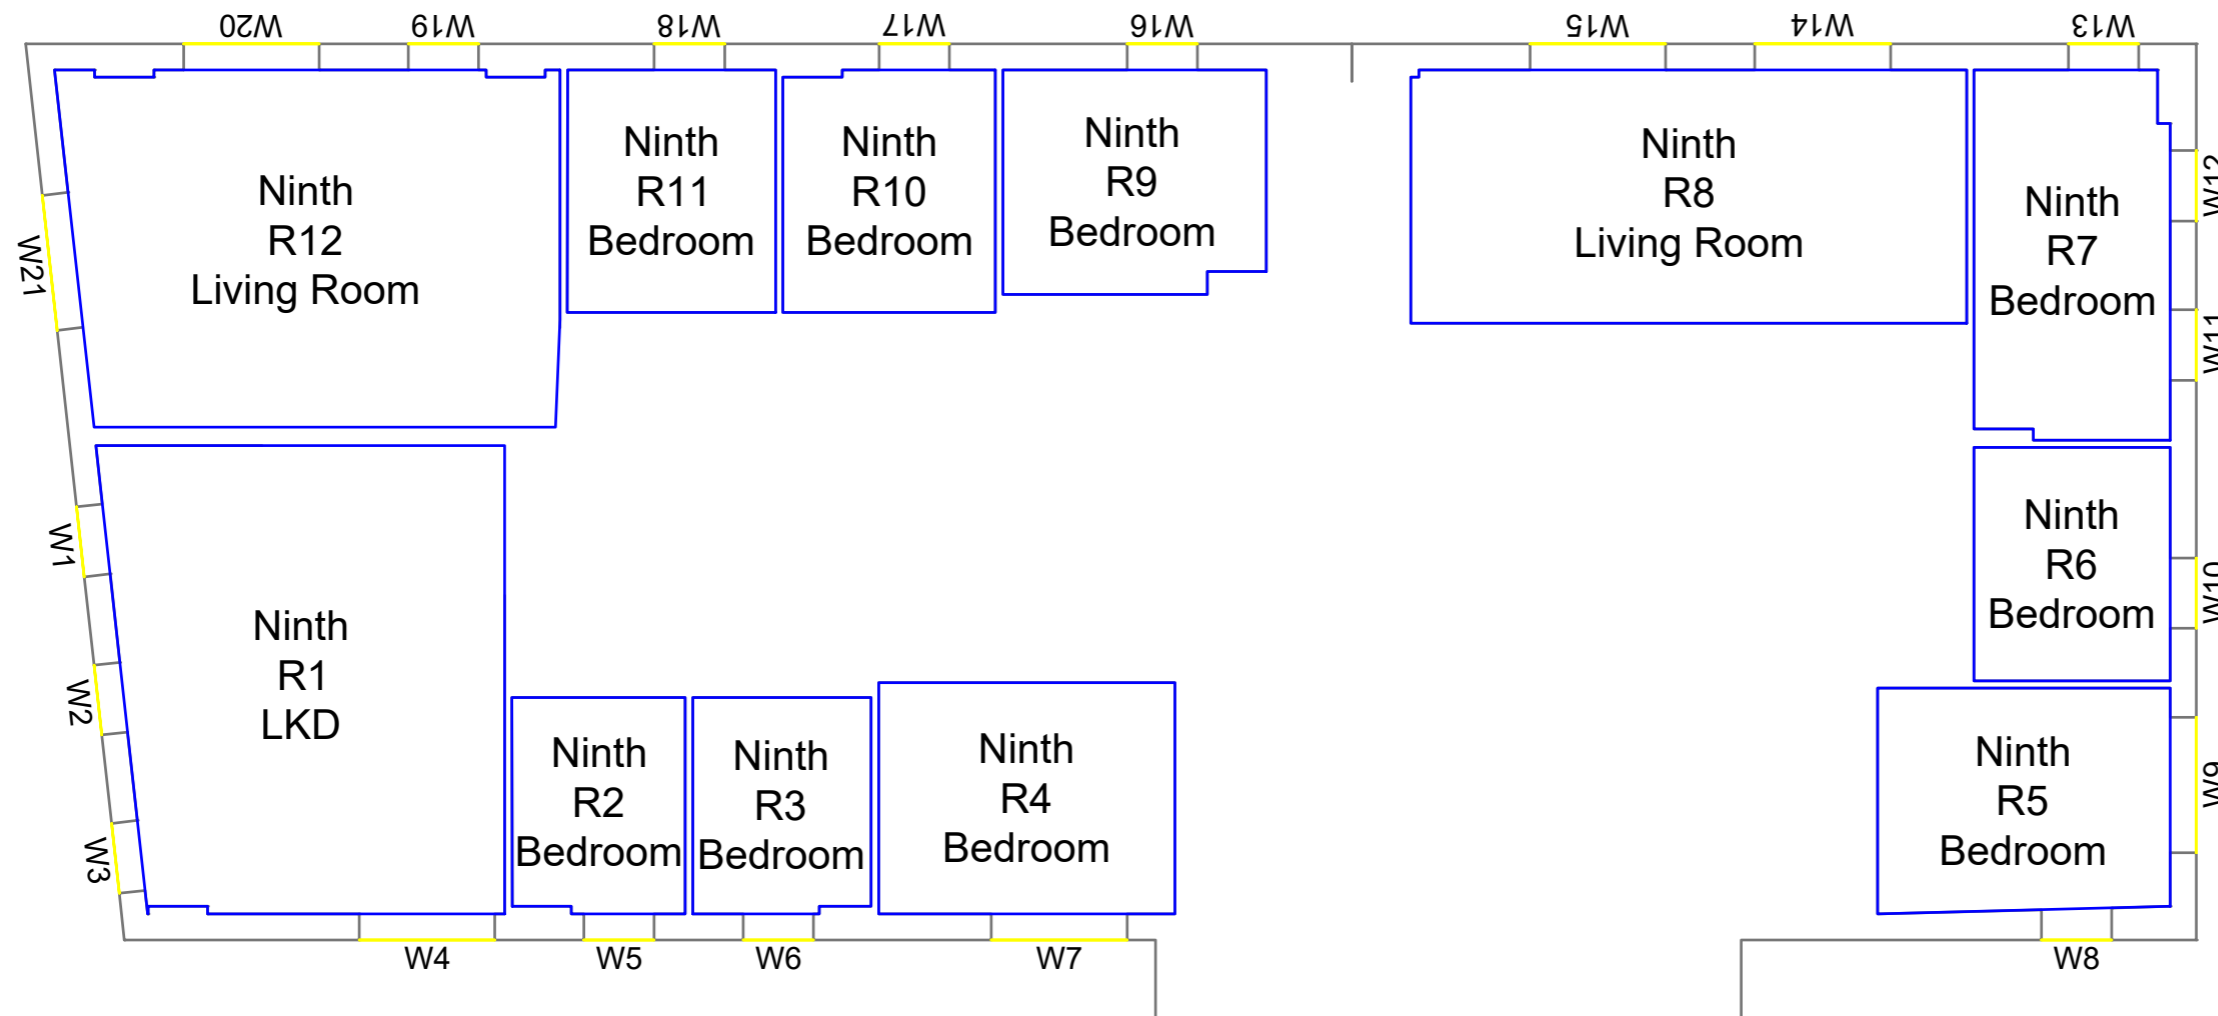

Sources of information

Project Charlton Riverside
London
SE7 7RY

Title Block D
Ninth floor

Drawn MC Checked --

Date 28/11/2018 Project 1864

Rel no. 35 Prefix DS01 Page no. CP40