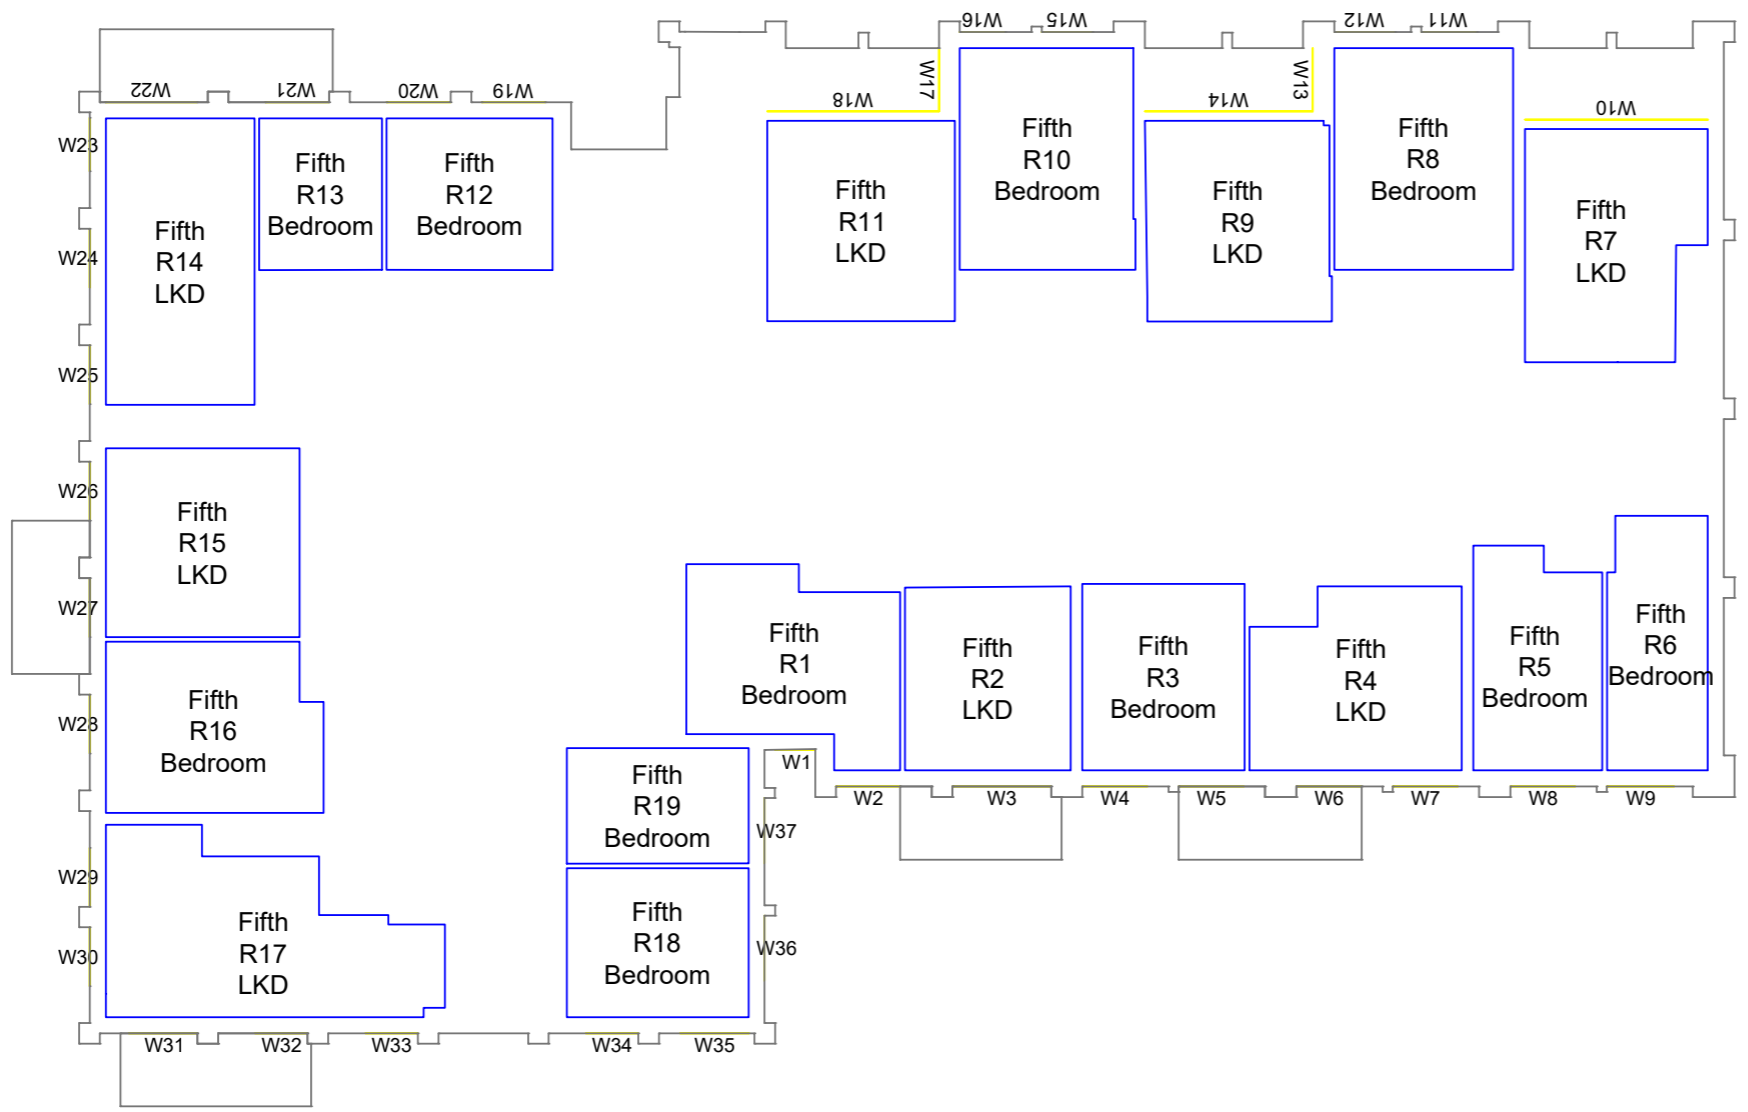

Project Charlton Riverside
London
SE7 7RY

Title Block A
Fifth floor

Drawn MC Checked --

Date 28/11/2018 Project 1864

Rel no. 35 Prefix DS01 Page no. CP06