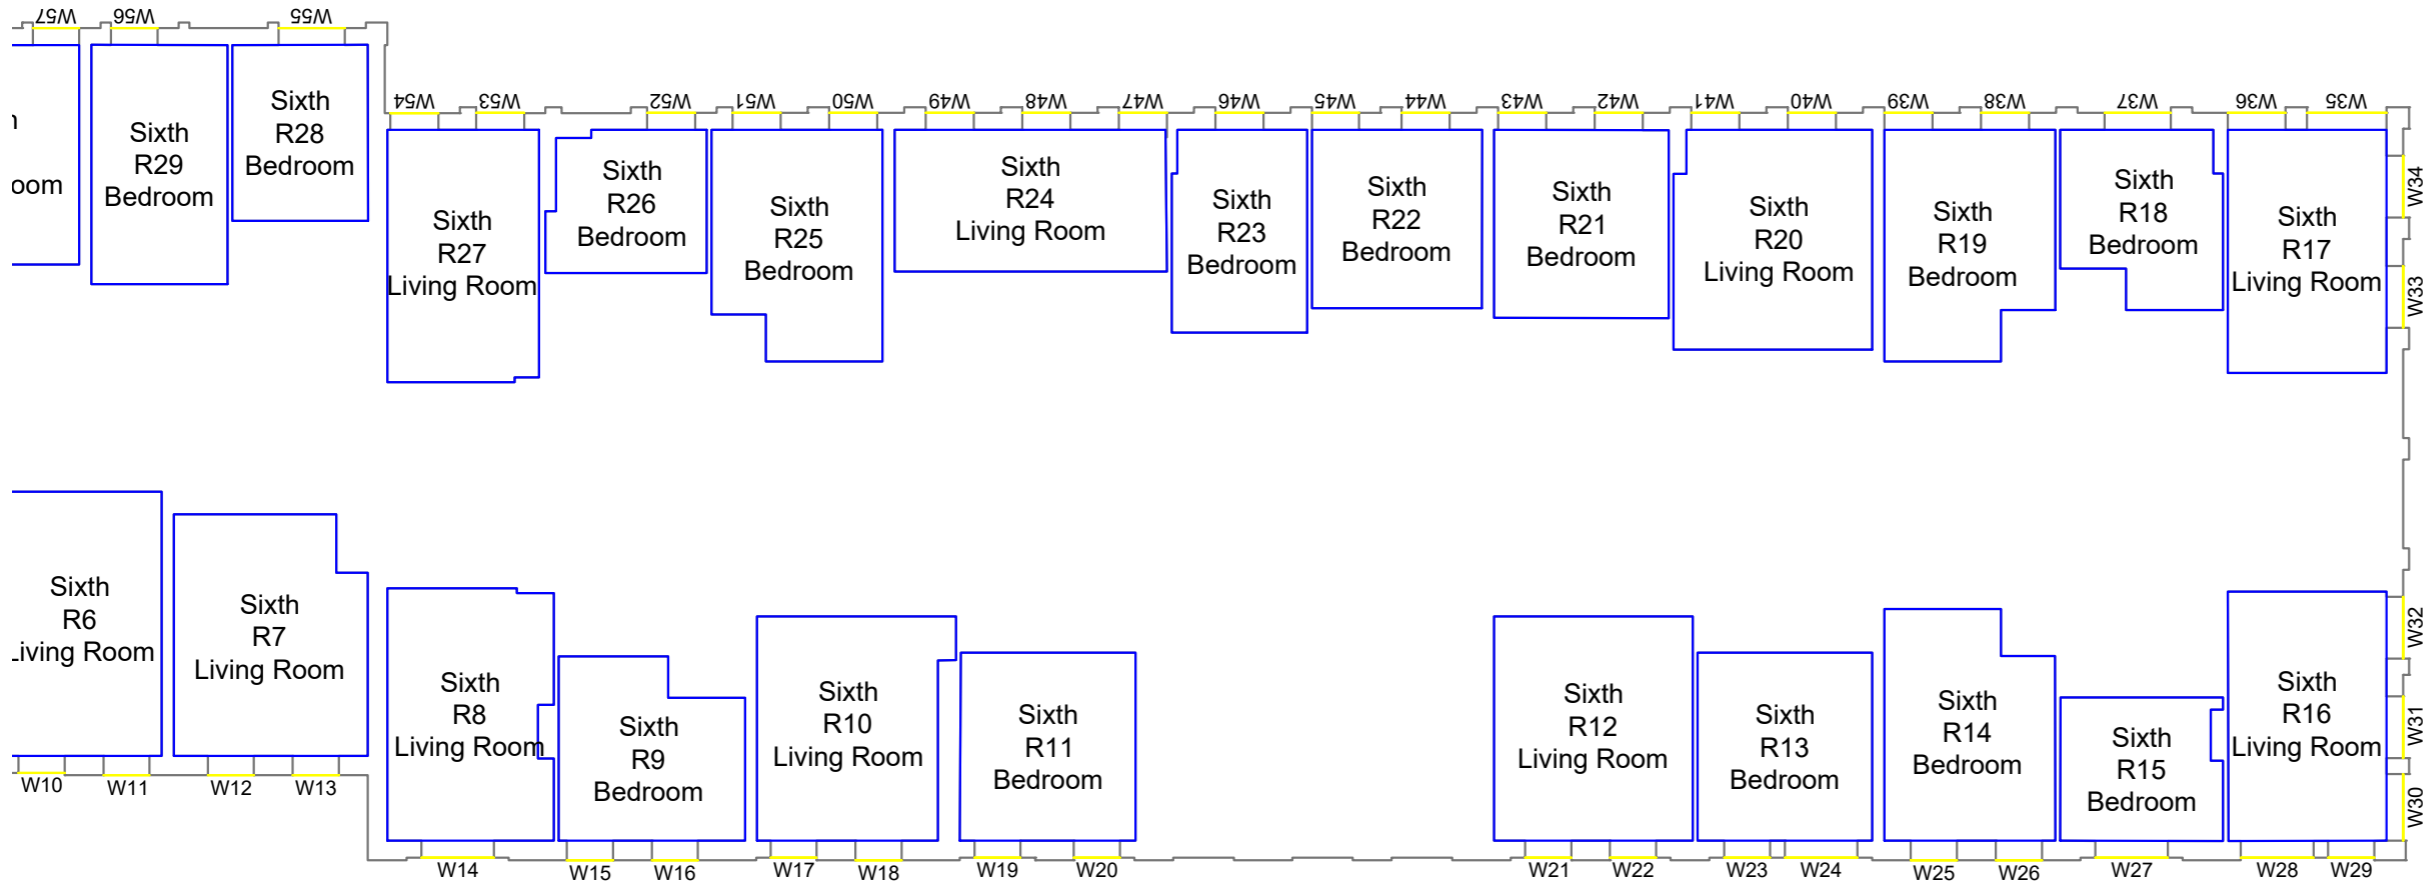

Project Charlton Riverside  
 London  
 SE7 7RY

Title Block KL  
 Fifth floor

Drawn MC Checked --

Date 28/11/2018 Project 1864

Rel no. 35 Prefix DS01 Page no. CP68

Sources of information

Project Charlton Riverside  
 London  
 SE7 7RY