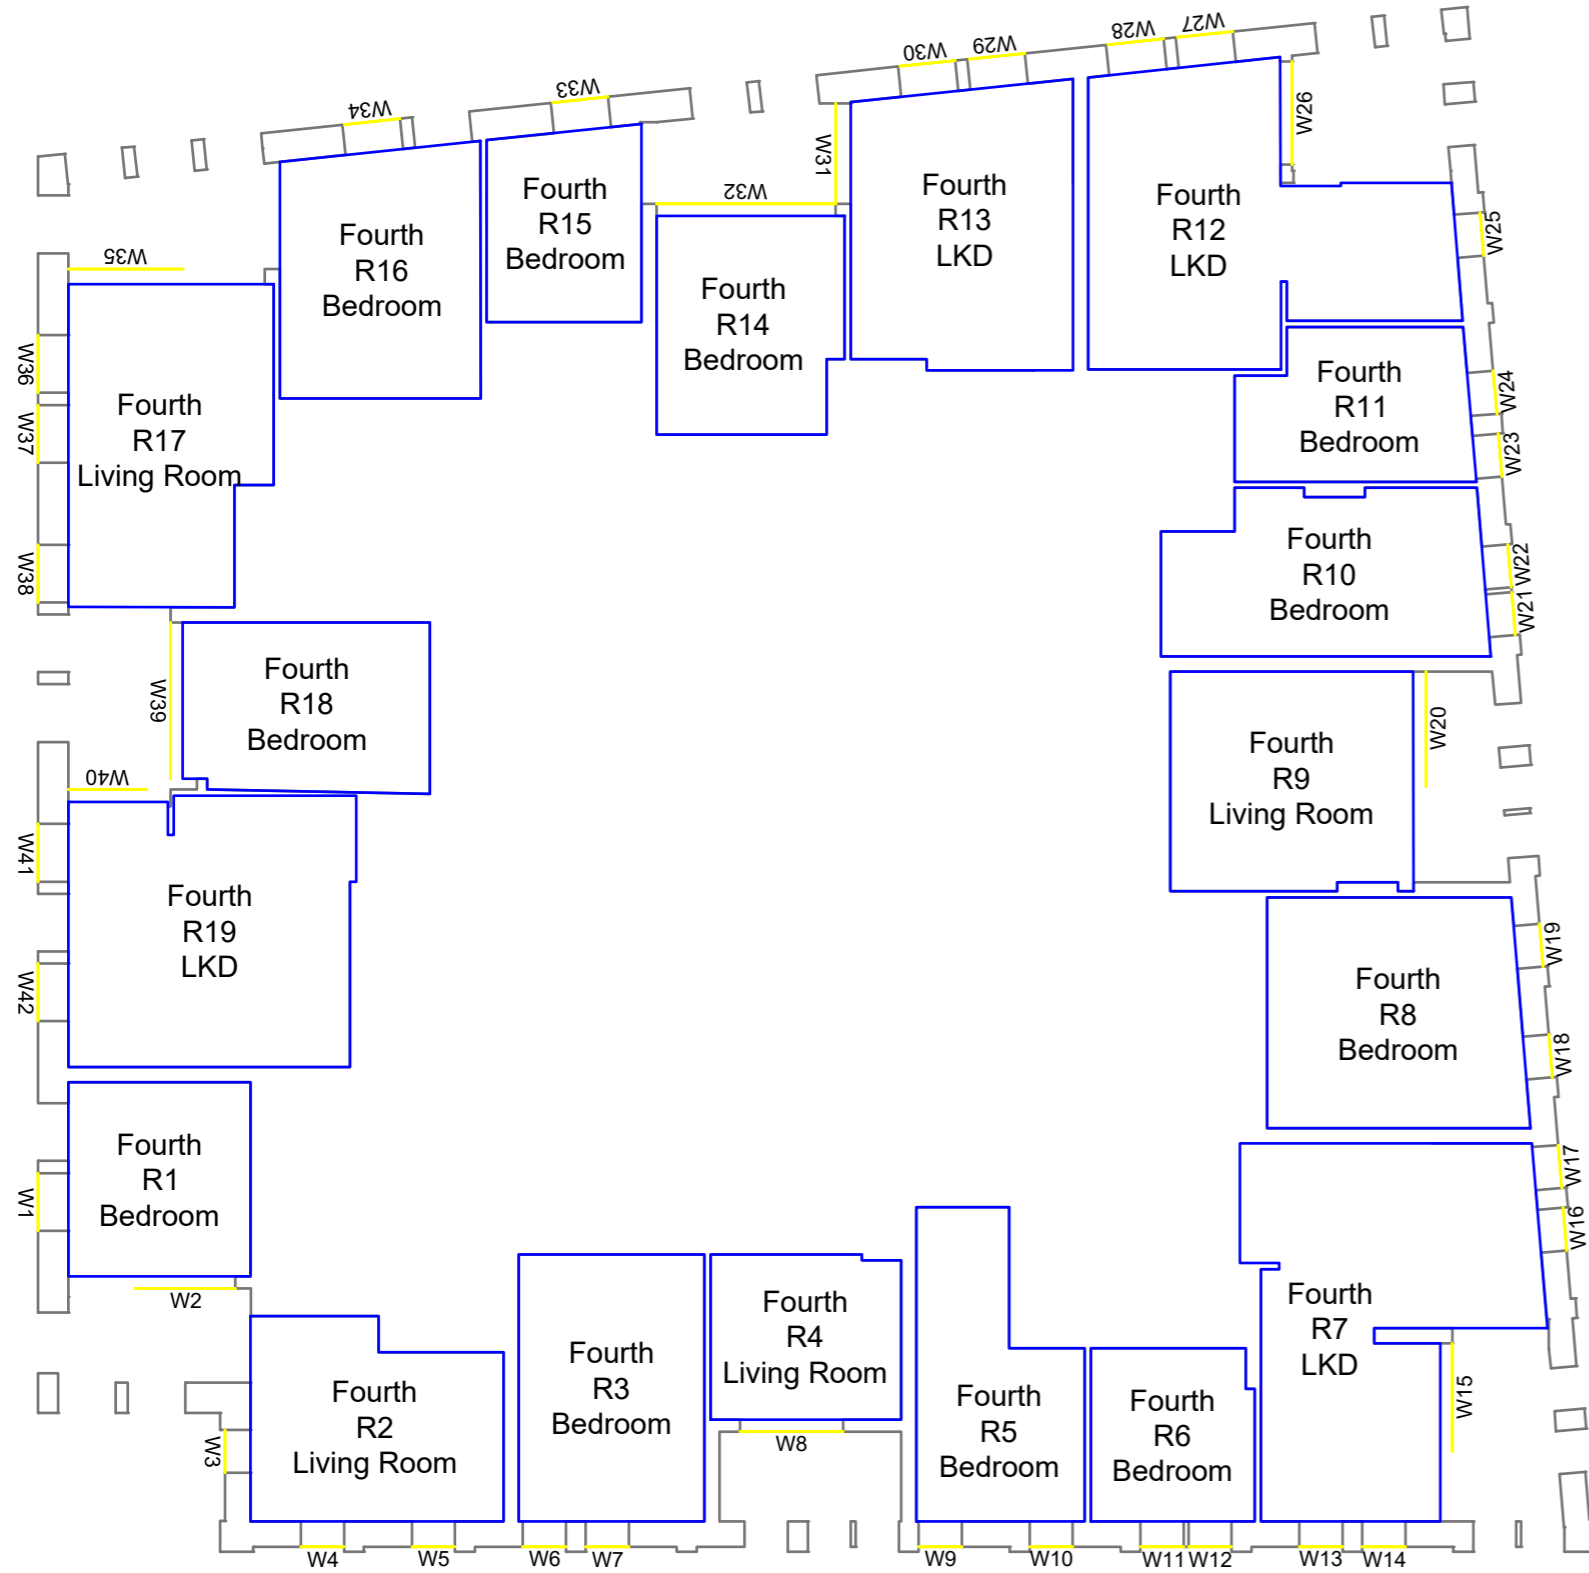

Sources of information

Project Charlton Riverside  
 London  
 SE7 7RY

Title Block O  
 Fourth floor

Drawn MC Checked --

Date 28/11/2018 Project 1864

Rel no. 35 Prefix DS01 Page no. CP83

Sources of information