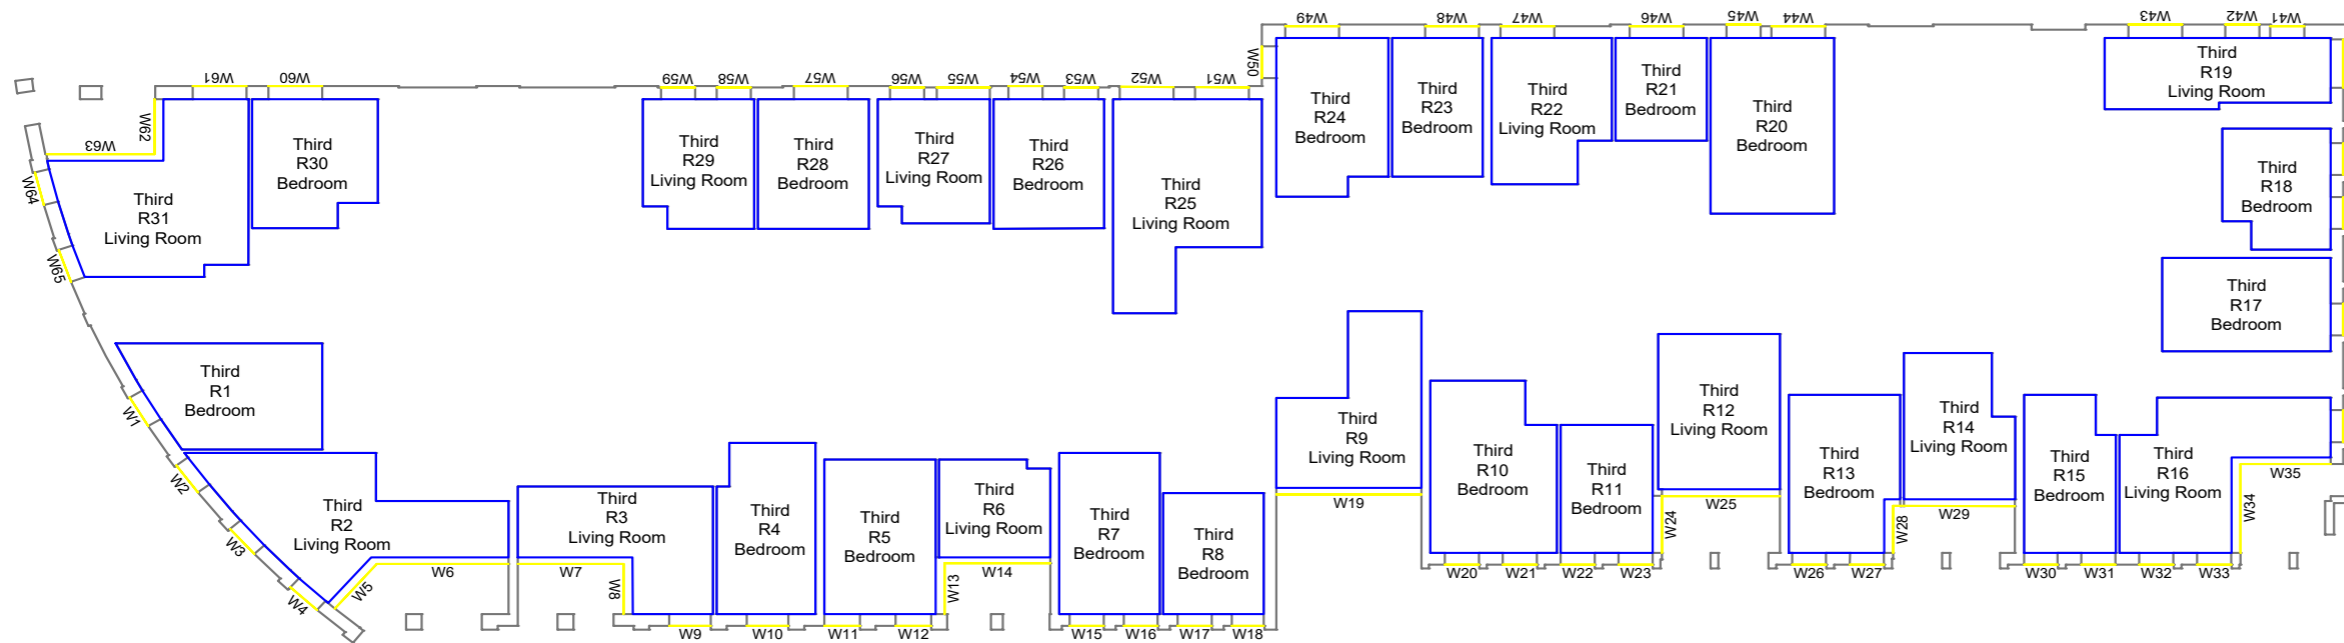

Sources of information

Project **Charlton Riverside**
London
SE7 7RY

Title **Block MN**
Third floor

Drawn **MC** Checked **--**

Date **28/11/2018** Project **1864**

Rel no. **35** Prefix **DS01** Page no. **CP74**