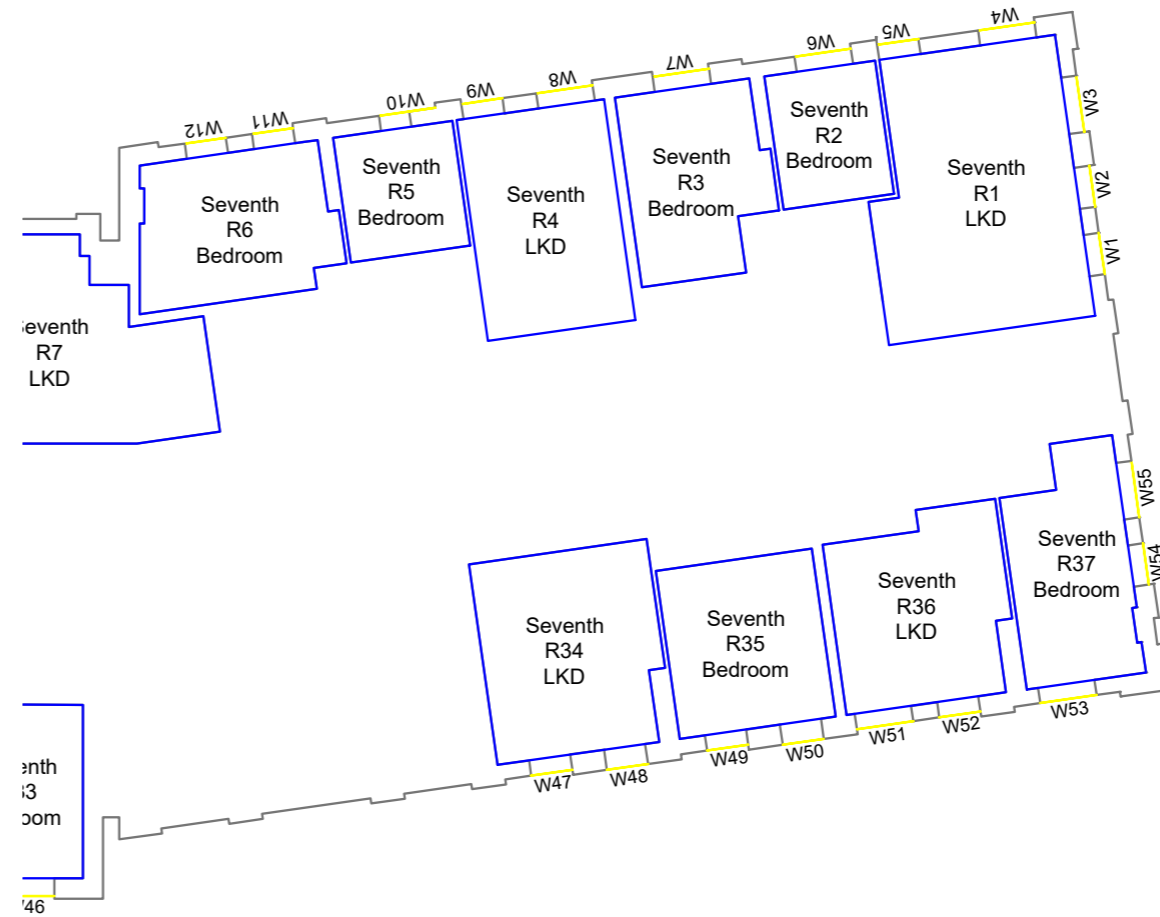

Sources of information

Project Charlton Riverside  
 London  
 SE7 7RY

Title Block EF  
 Seventh floor

Drawn MC Checked --

Date 11/10/2018 Project 1864

Rel no. 34 Prefix DS01 Page no. CP48

Sources of information