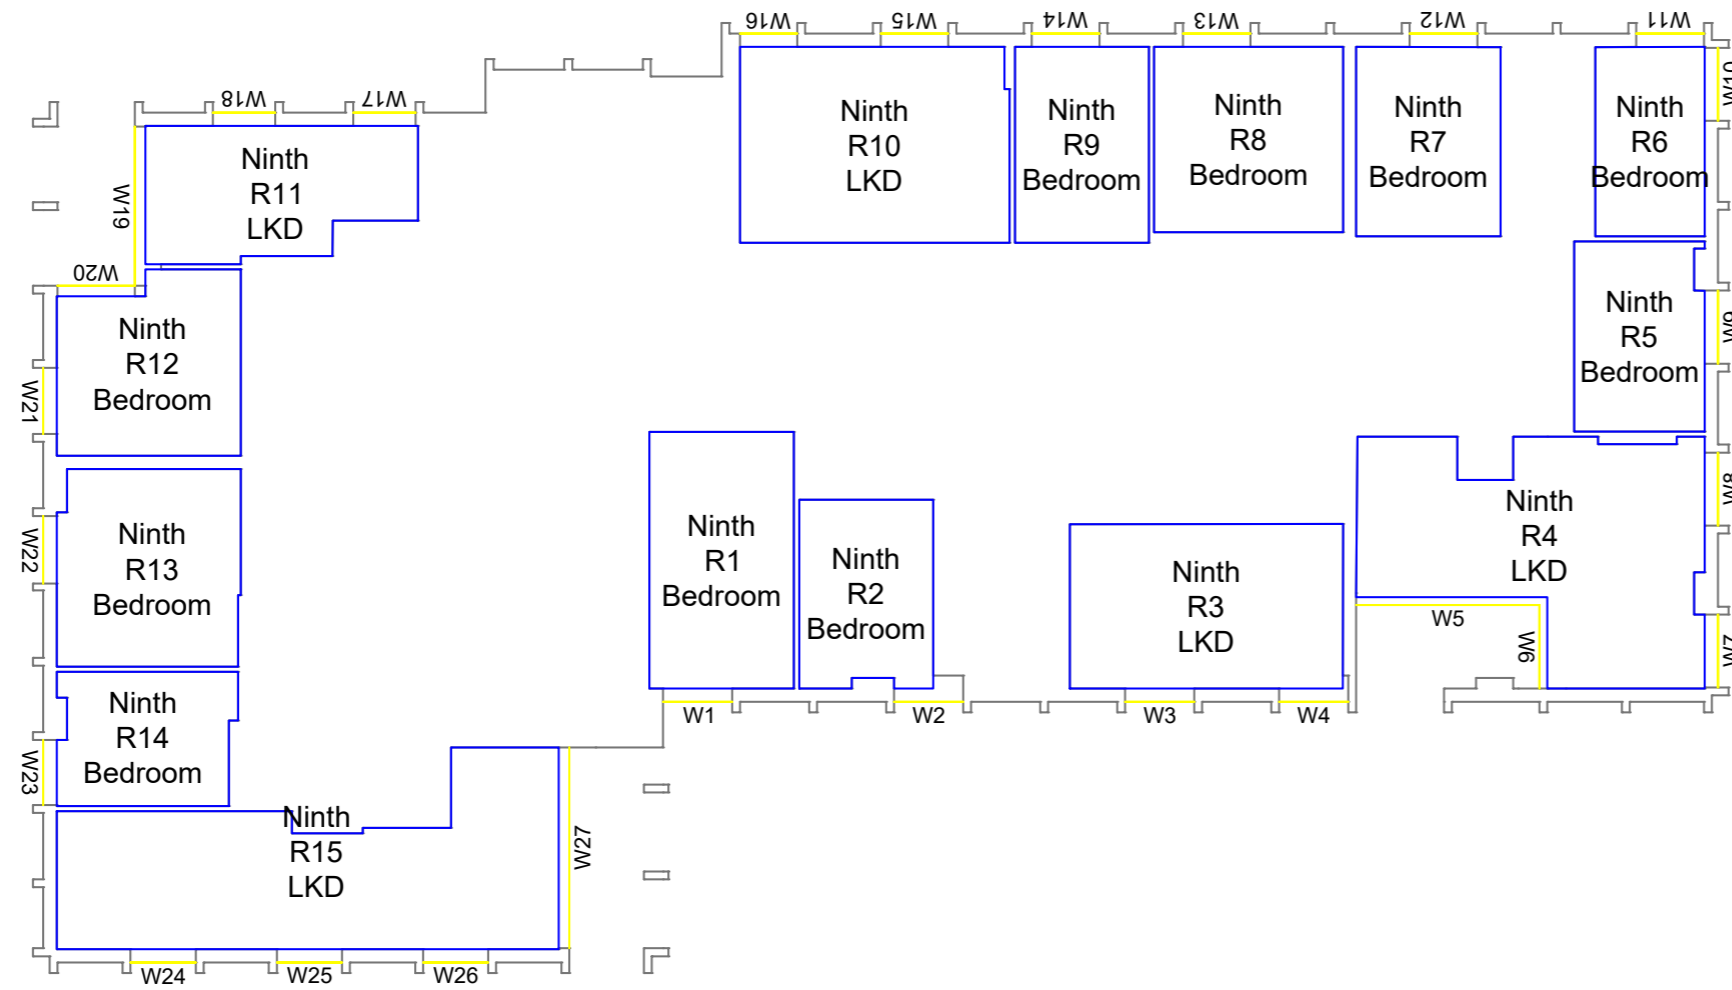

Project Charlton Riverside  
 London  
 SE7 7RY

Title Block A  
 Eighth floor

Drawn MC Checked --

Date 28/11/2018 Project 1864

Rel no. 35 Prefix DS01 Page no. CP09

Sources of information

Project Charlton Riverside  
 London  
 SE7 7RY