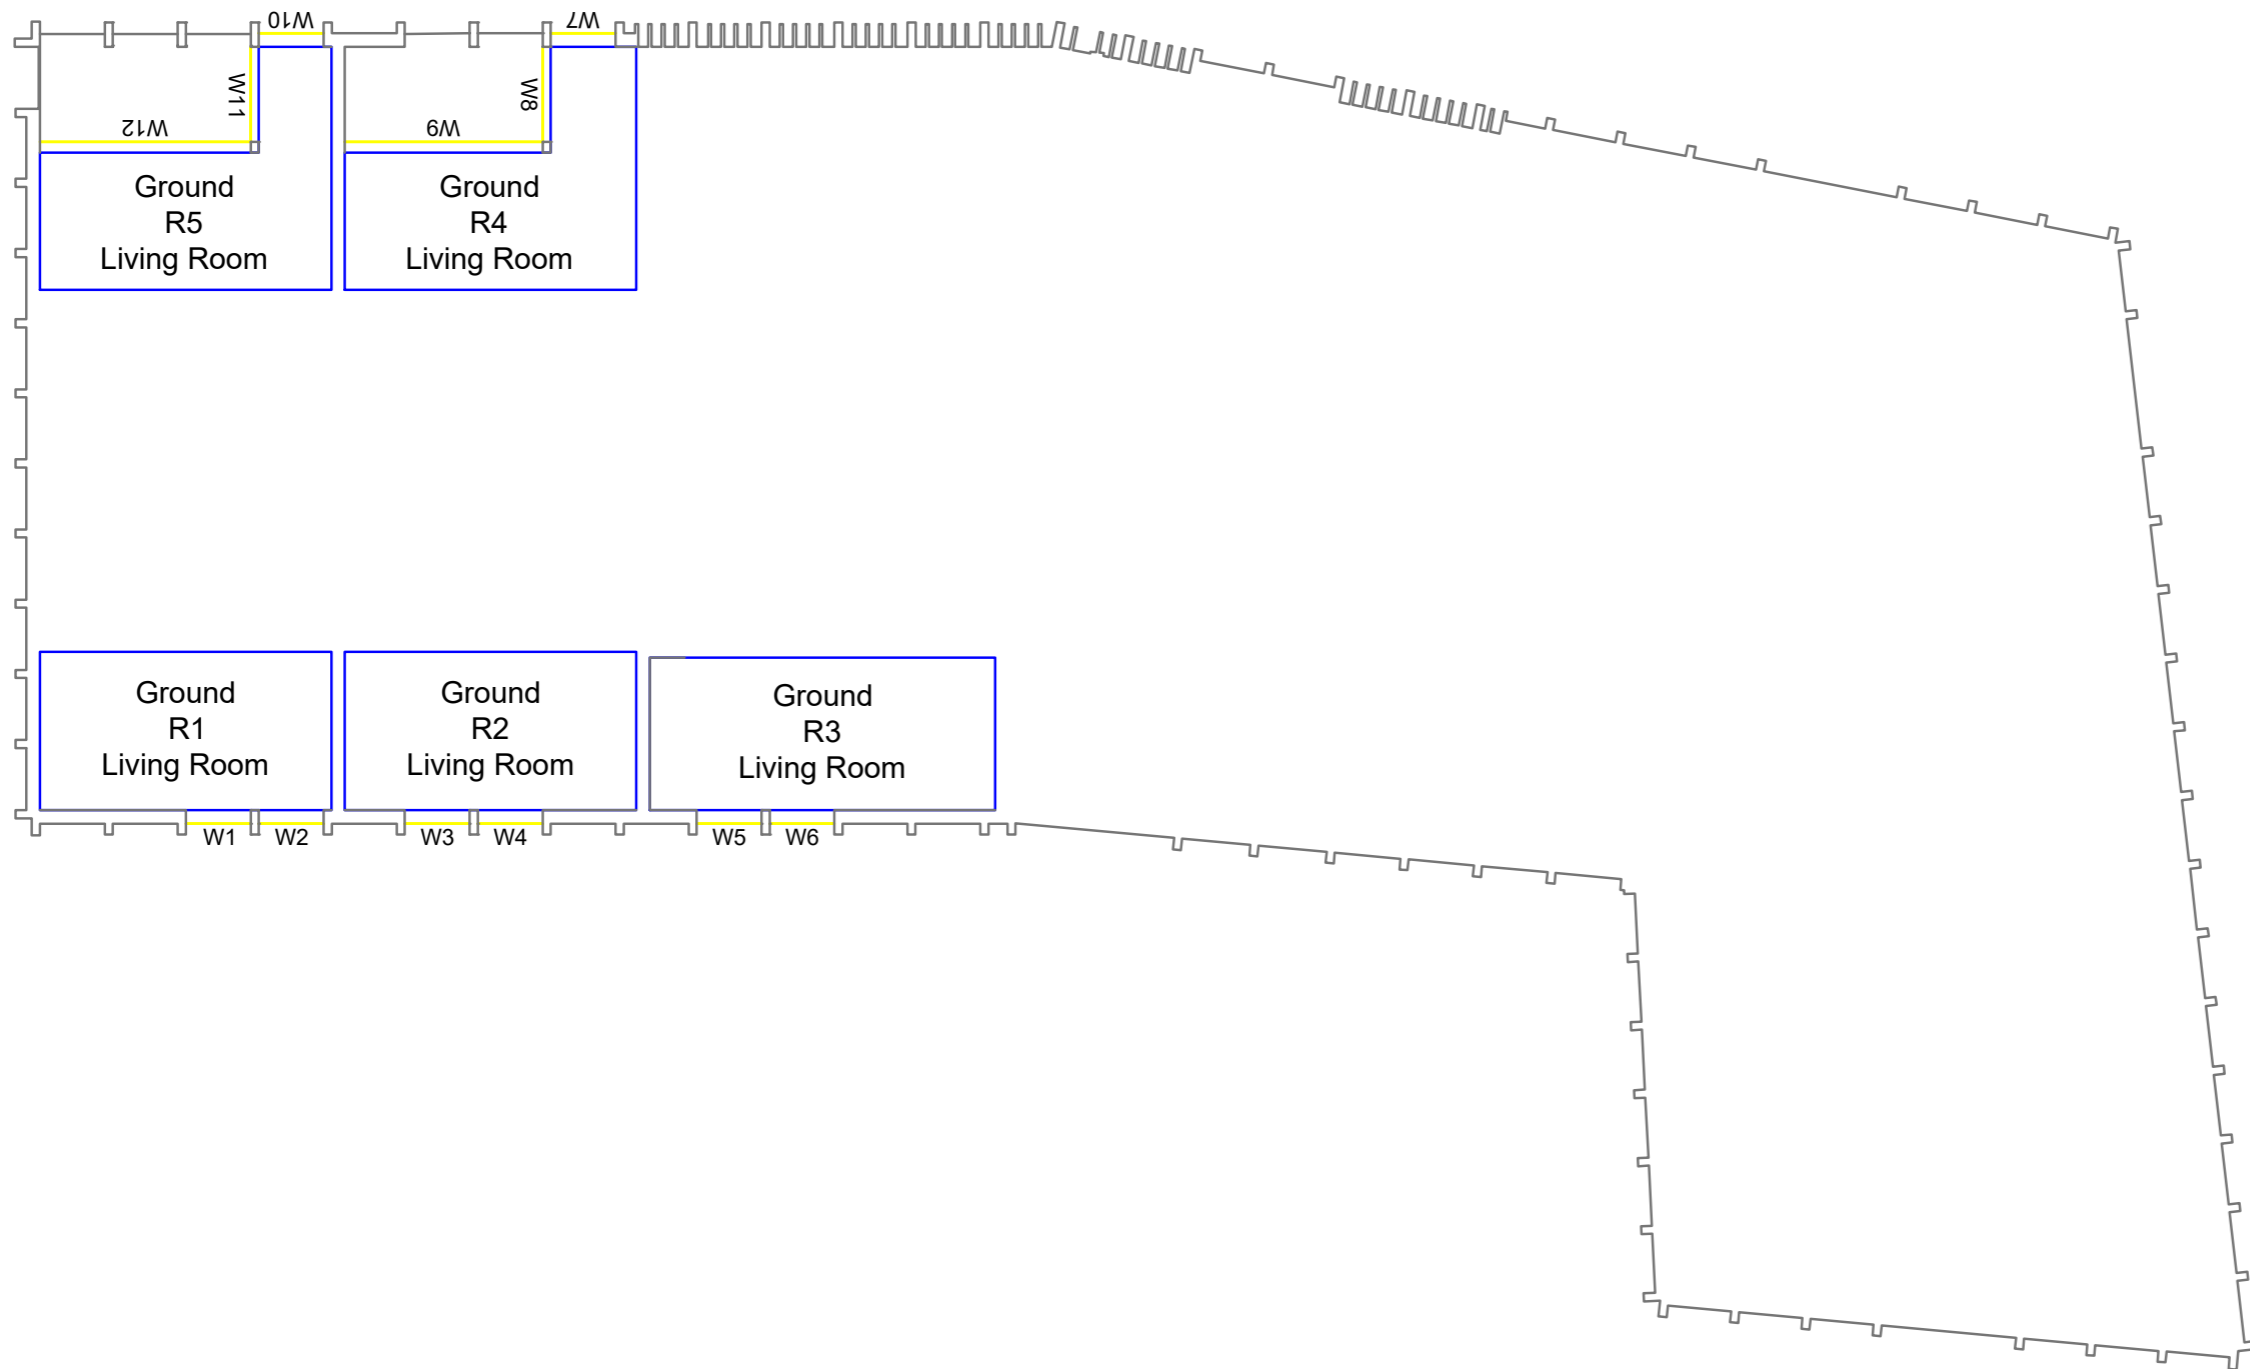

Sources of information

Project Charlton Riverside
London
SE7 7RY

Title Block C
Ground floor

Drawn MC Checked --

Date 28/11/2018 Project 1864

Rel no. 35 Prefix DS01 Page no. CP21