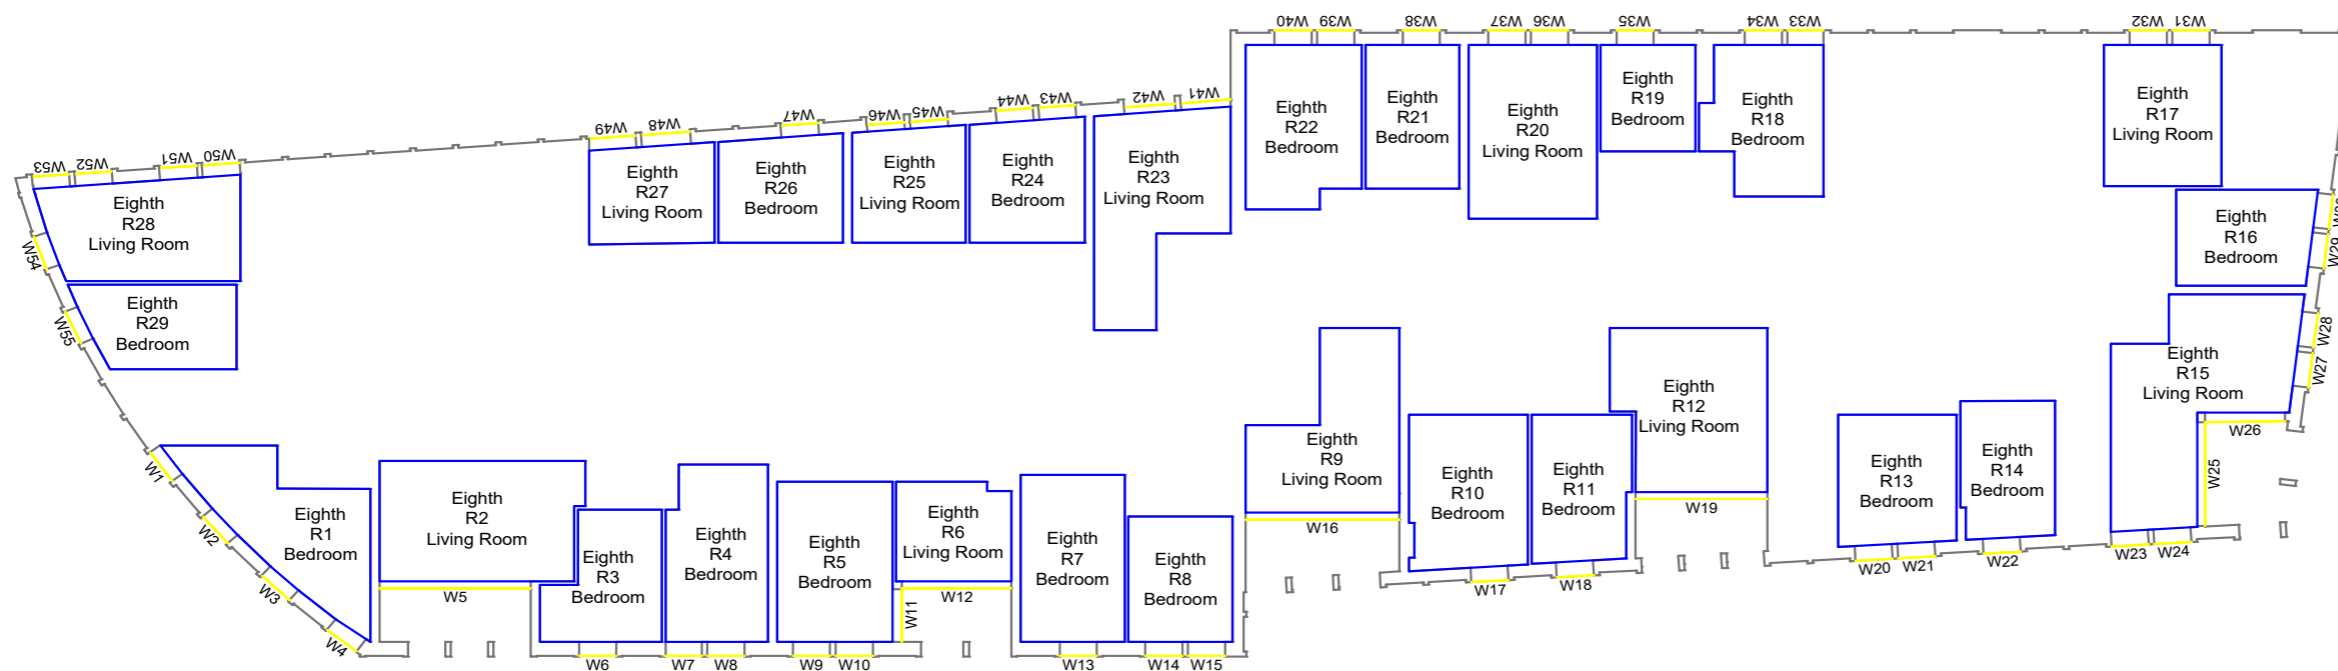

Sources of information

Project **Charlton Riverside**
London
SE7 7RY

Title **Block MN**
Eighth floor

Drawn **MC** Checked **--**

Date **28/11/2018** Project **1864**

Rel no. **35** Prefix **DS01** Page no. **CP79**