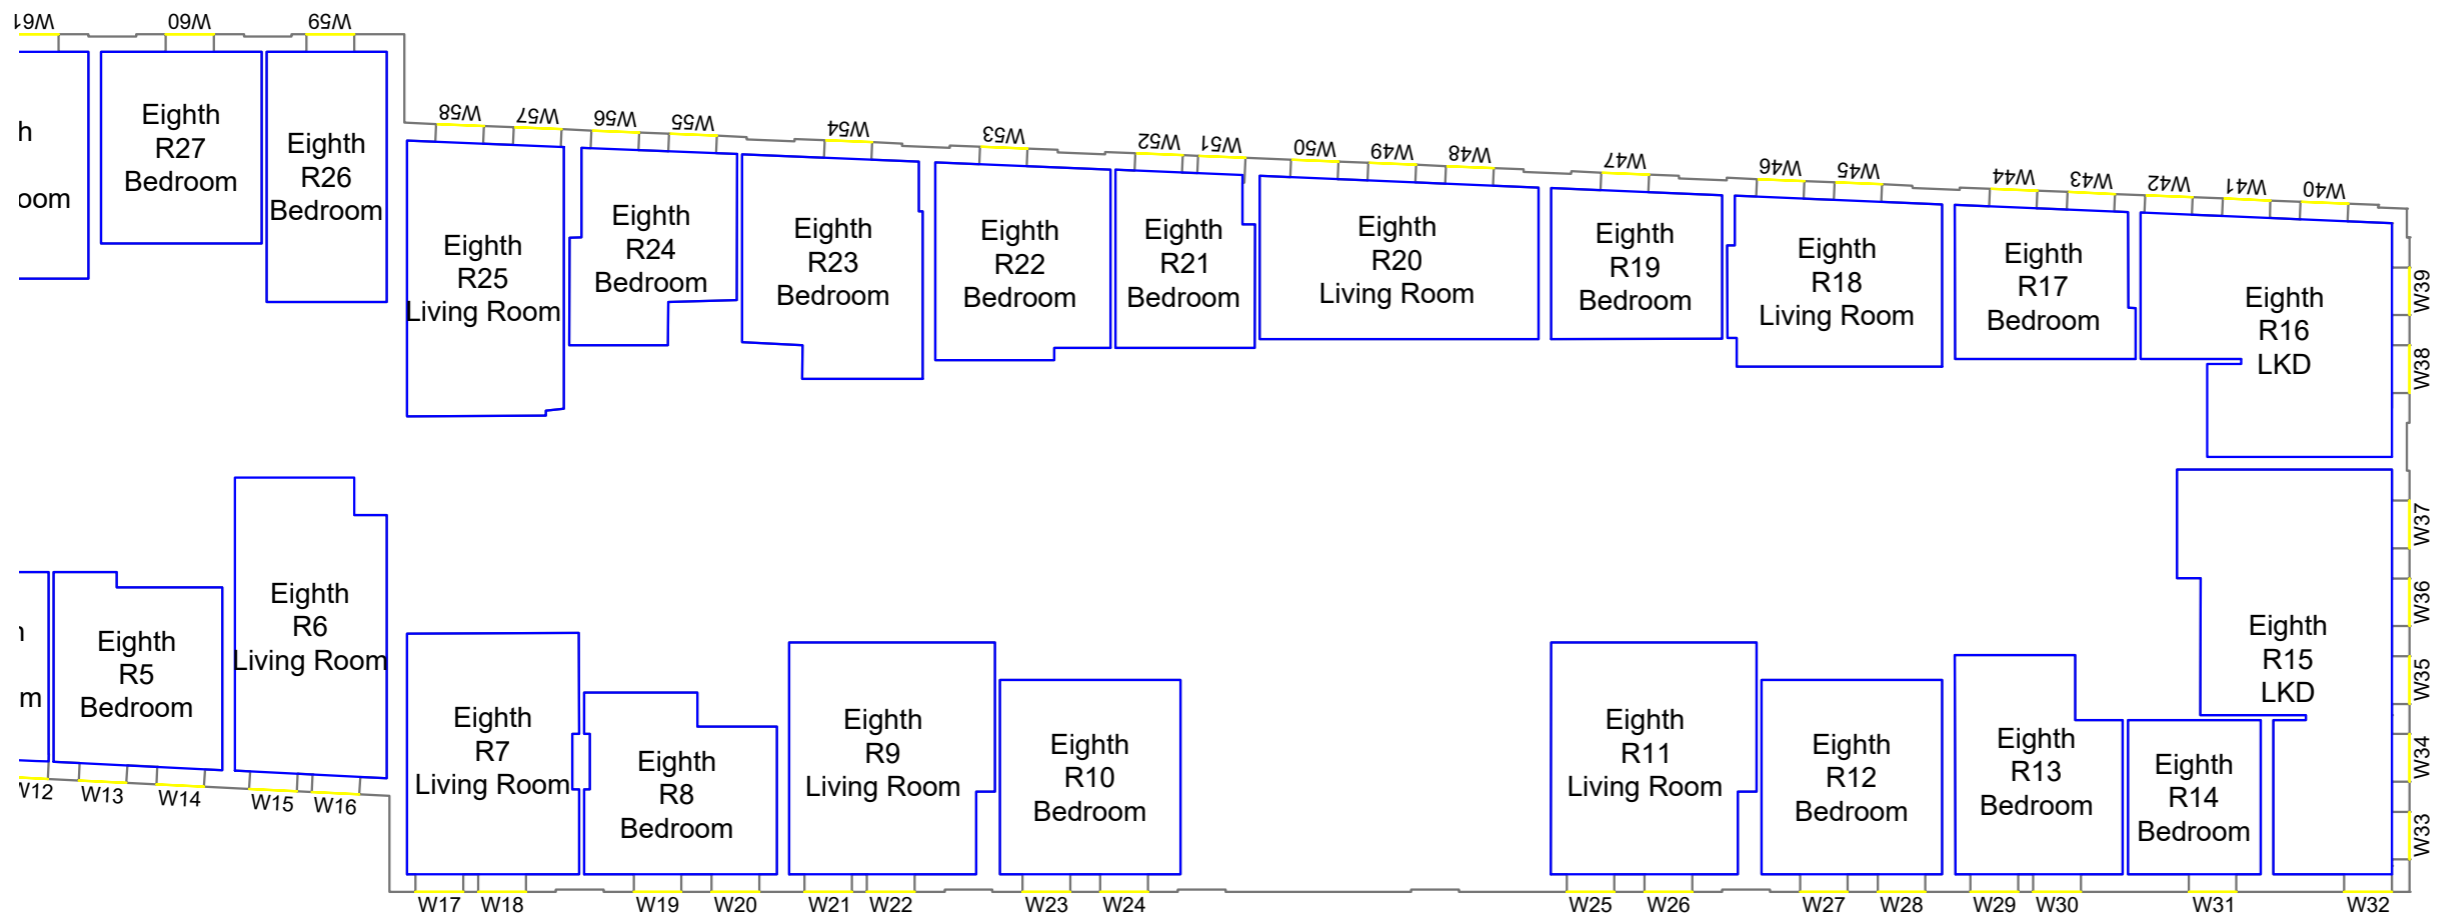

Sources of information

Project Charlton Riverside
London
SE7 7RY

Title Block KL
Eighth floor

Drawn MC Checked --

Date 28/11/2018 Project 1864

Rel no. 35 Prefix DS01 Page no. CP71