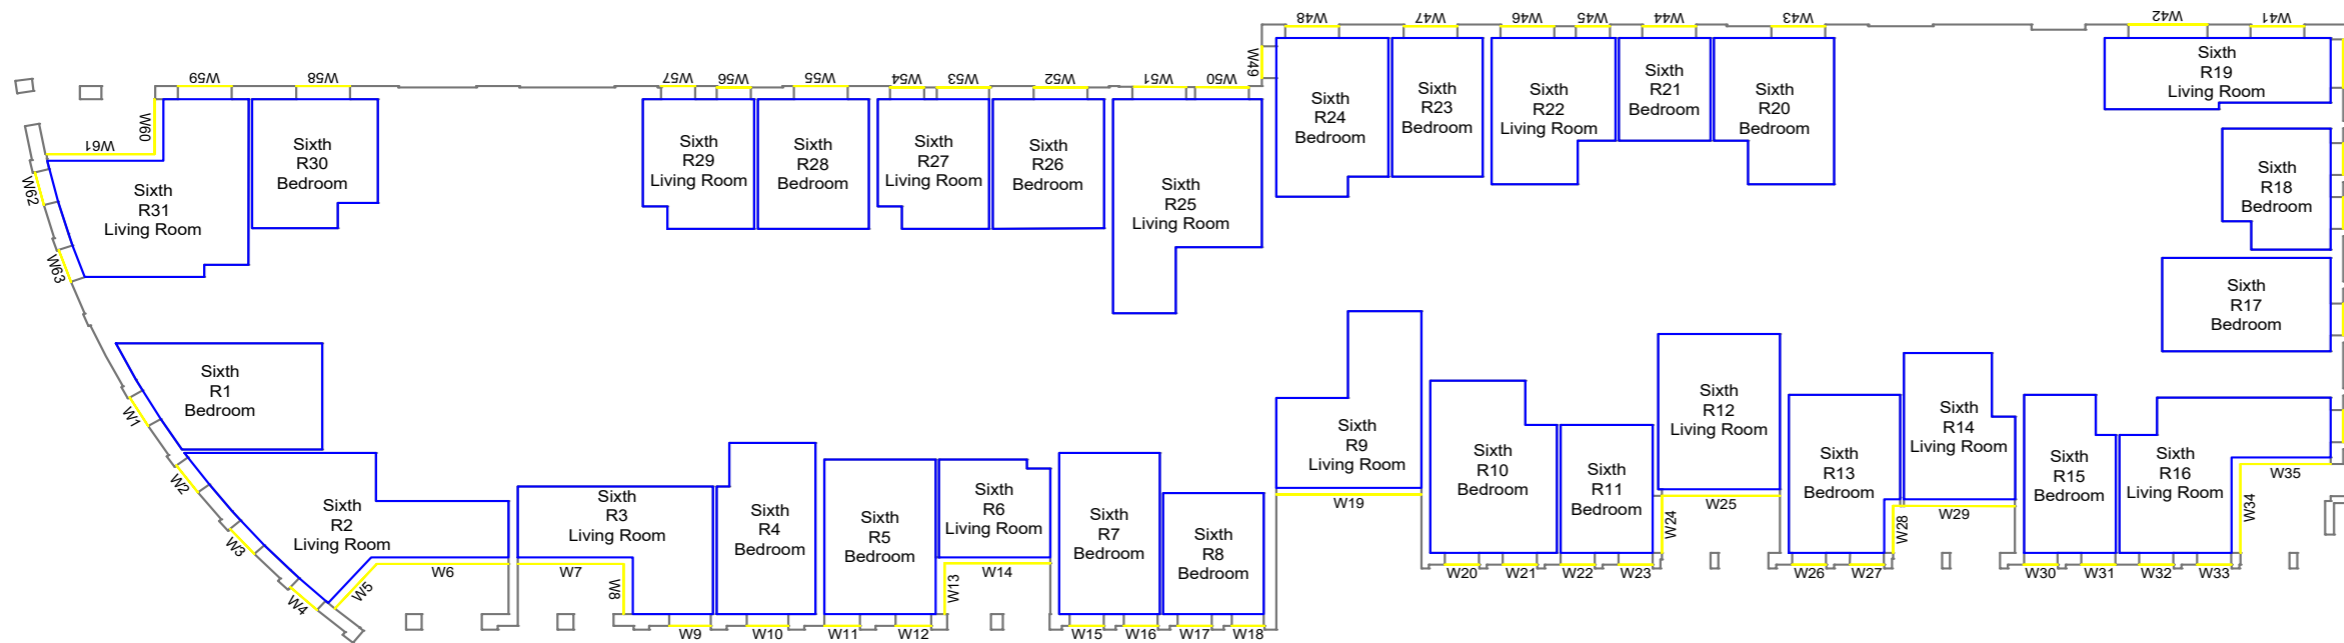

Project Charlton Riverside  
 London  
 SE7 7RY

Title Block MN  
 Fifth floor

Drawn MC Checked --

Date 28/11/2018 Project 1864

Rel no. 35 Prefix DS01 Page no. CP76

Sources of information

Project Charlton Riverside  
 London  
 SE7 7RY