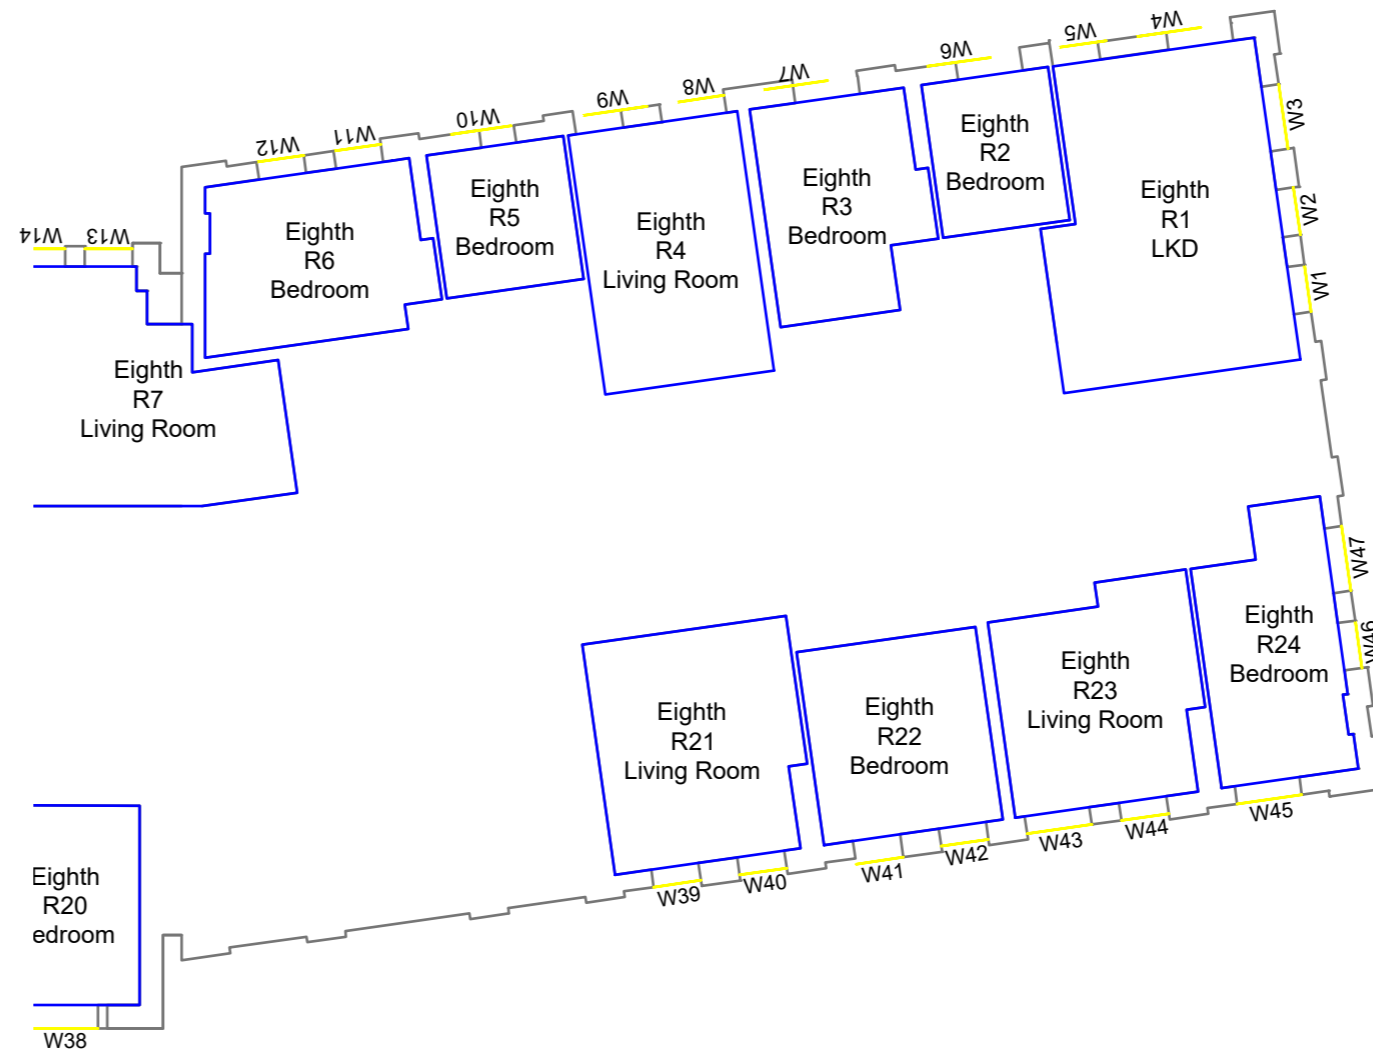

Sources of information

Project Charlton Riverside
London
SE7 7RY

Title Block EF
Eighth floor

Drawn MC Checked --

Date 11/10/2018 Project 1864

Rel no. 34 Prefix DS01 Page no. CP49