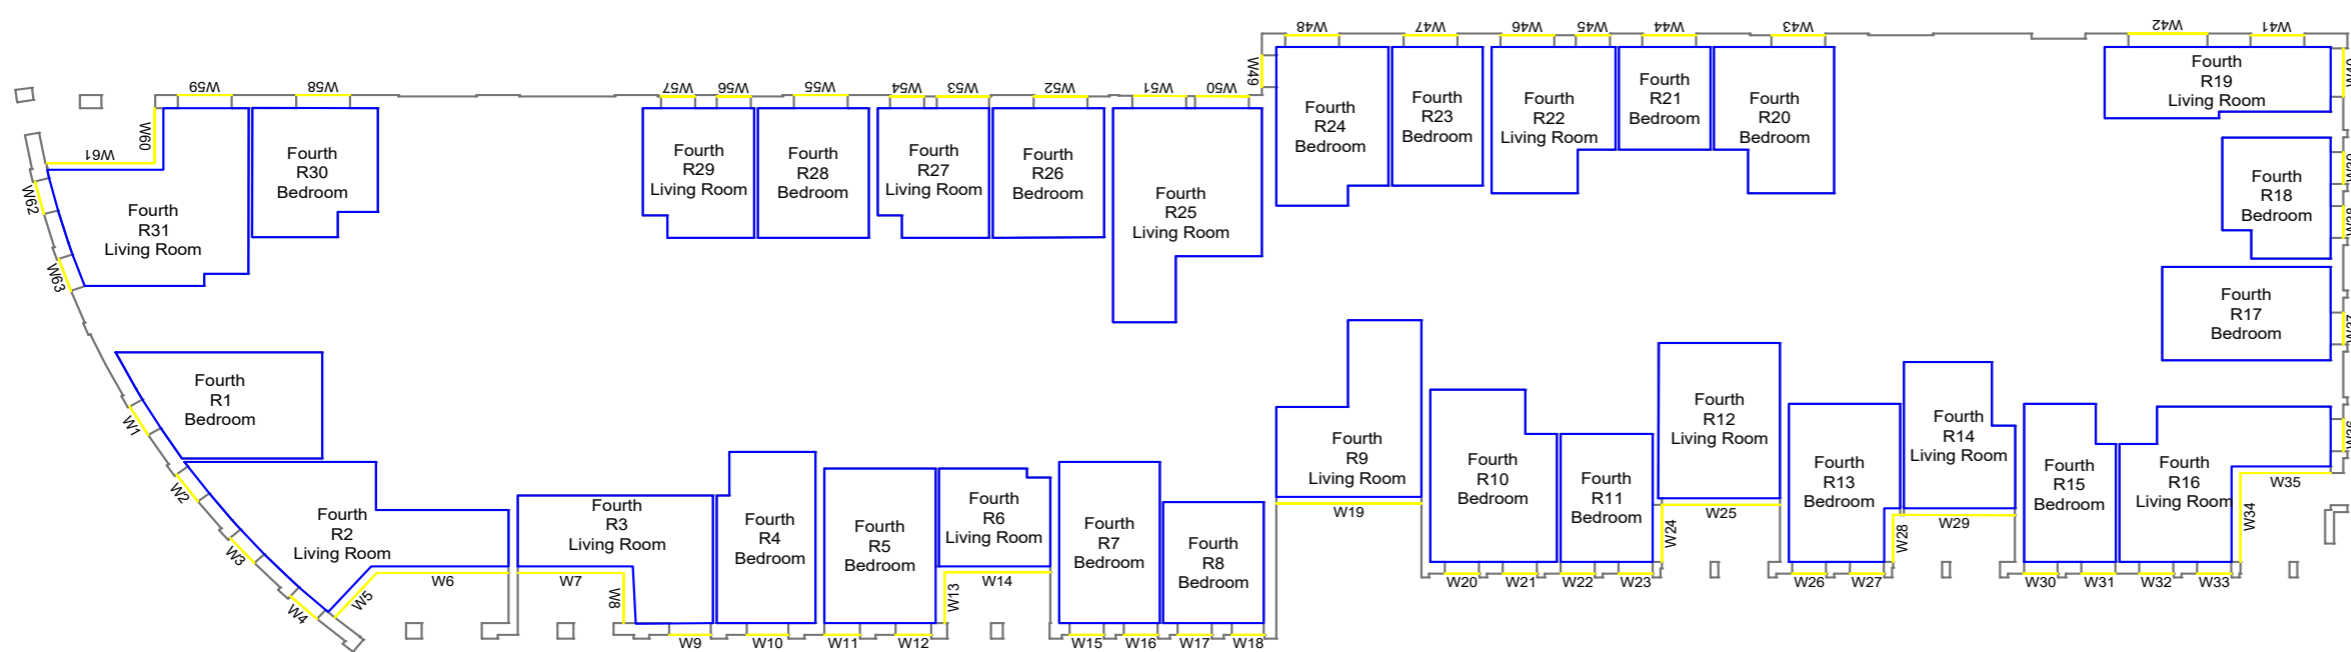

Sources of information

Project Charlton Riverside
London
SE7 7RY

Title Block MN
Fourth floor

Drawn	MC	Checked	--
Date	28/11/2018	Project	1864
Rel no.	35	Prefix	DS01
		Page no.	CP75