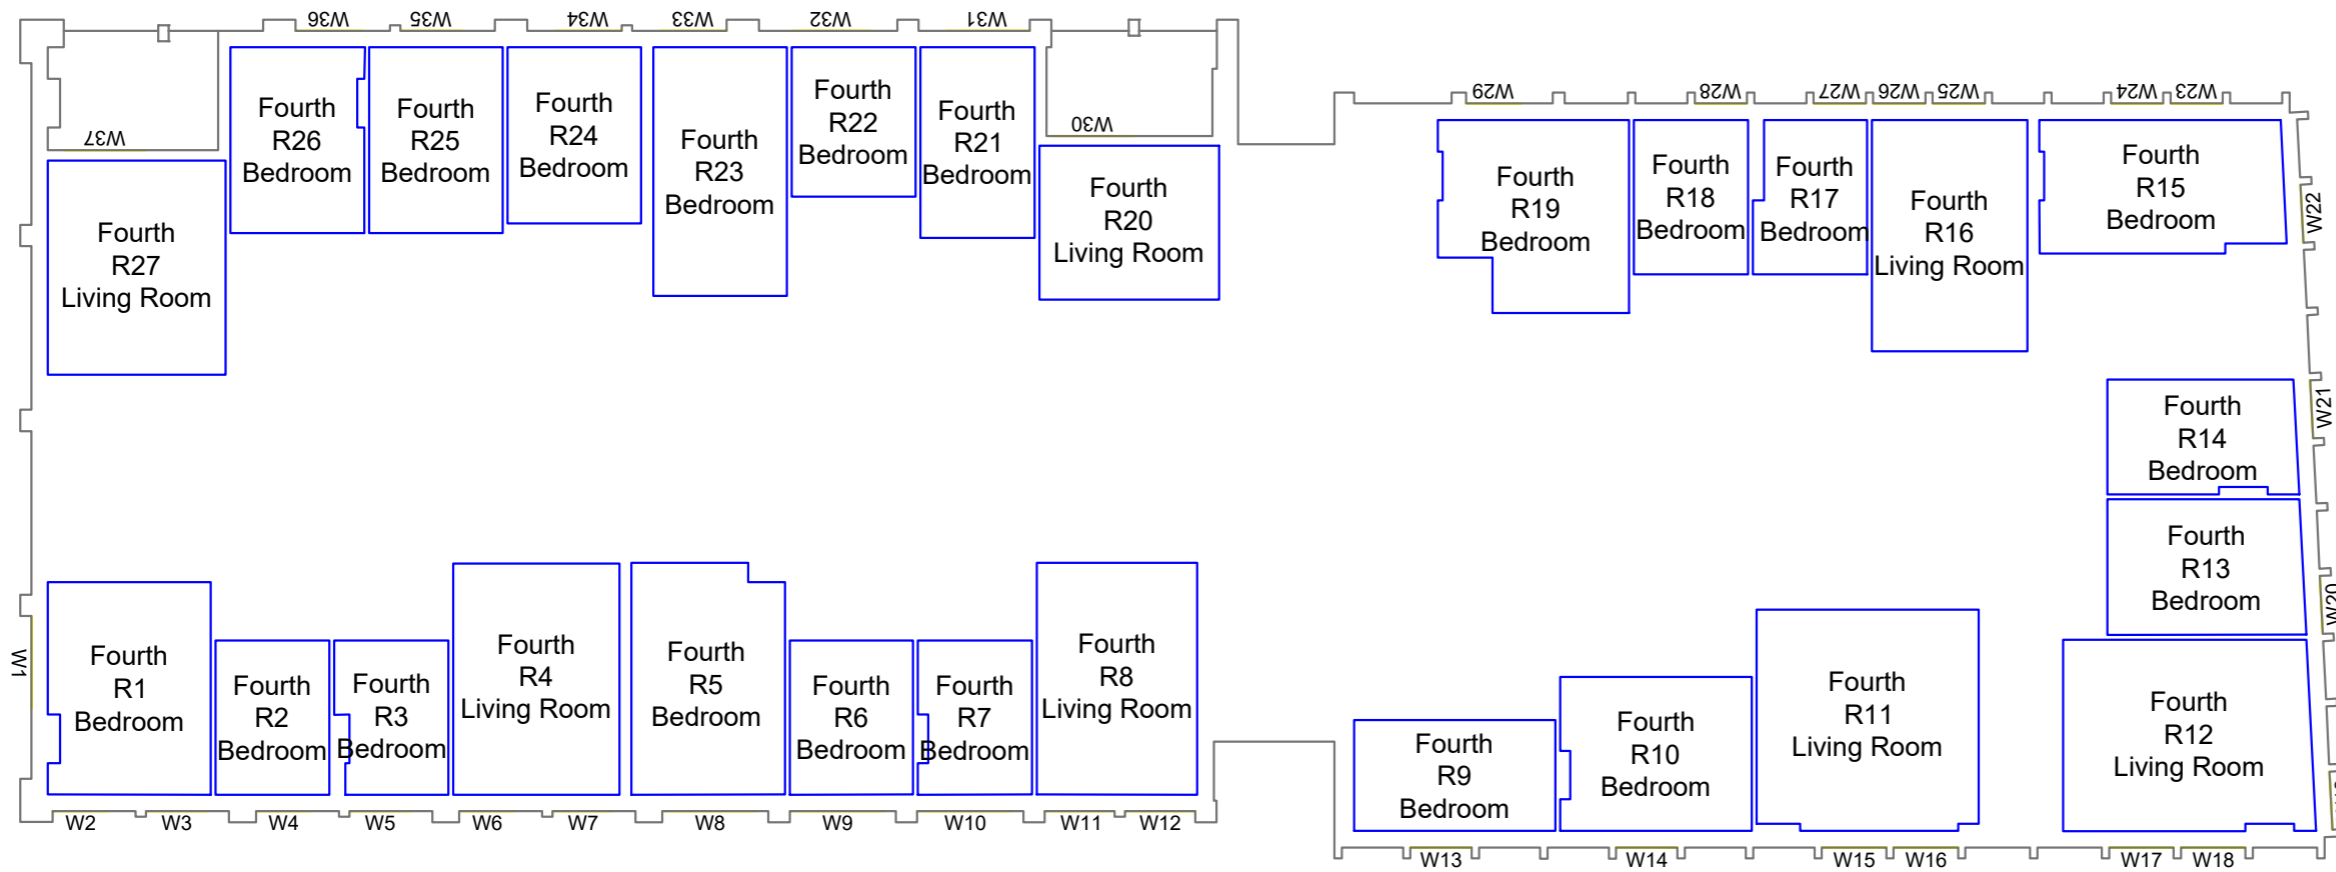

Sources of information

Project Charlton Riverside  
 London  
 SE7 7RY

Title Block B  
 Third floor

Drawn MC Checked --

Date 28/11/2018 Project 1864

Rel no. 35 Prefix DS01 Page no. CP14

Sources of information