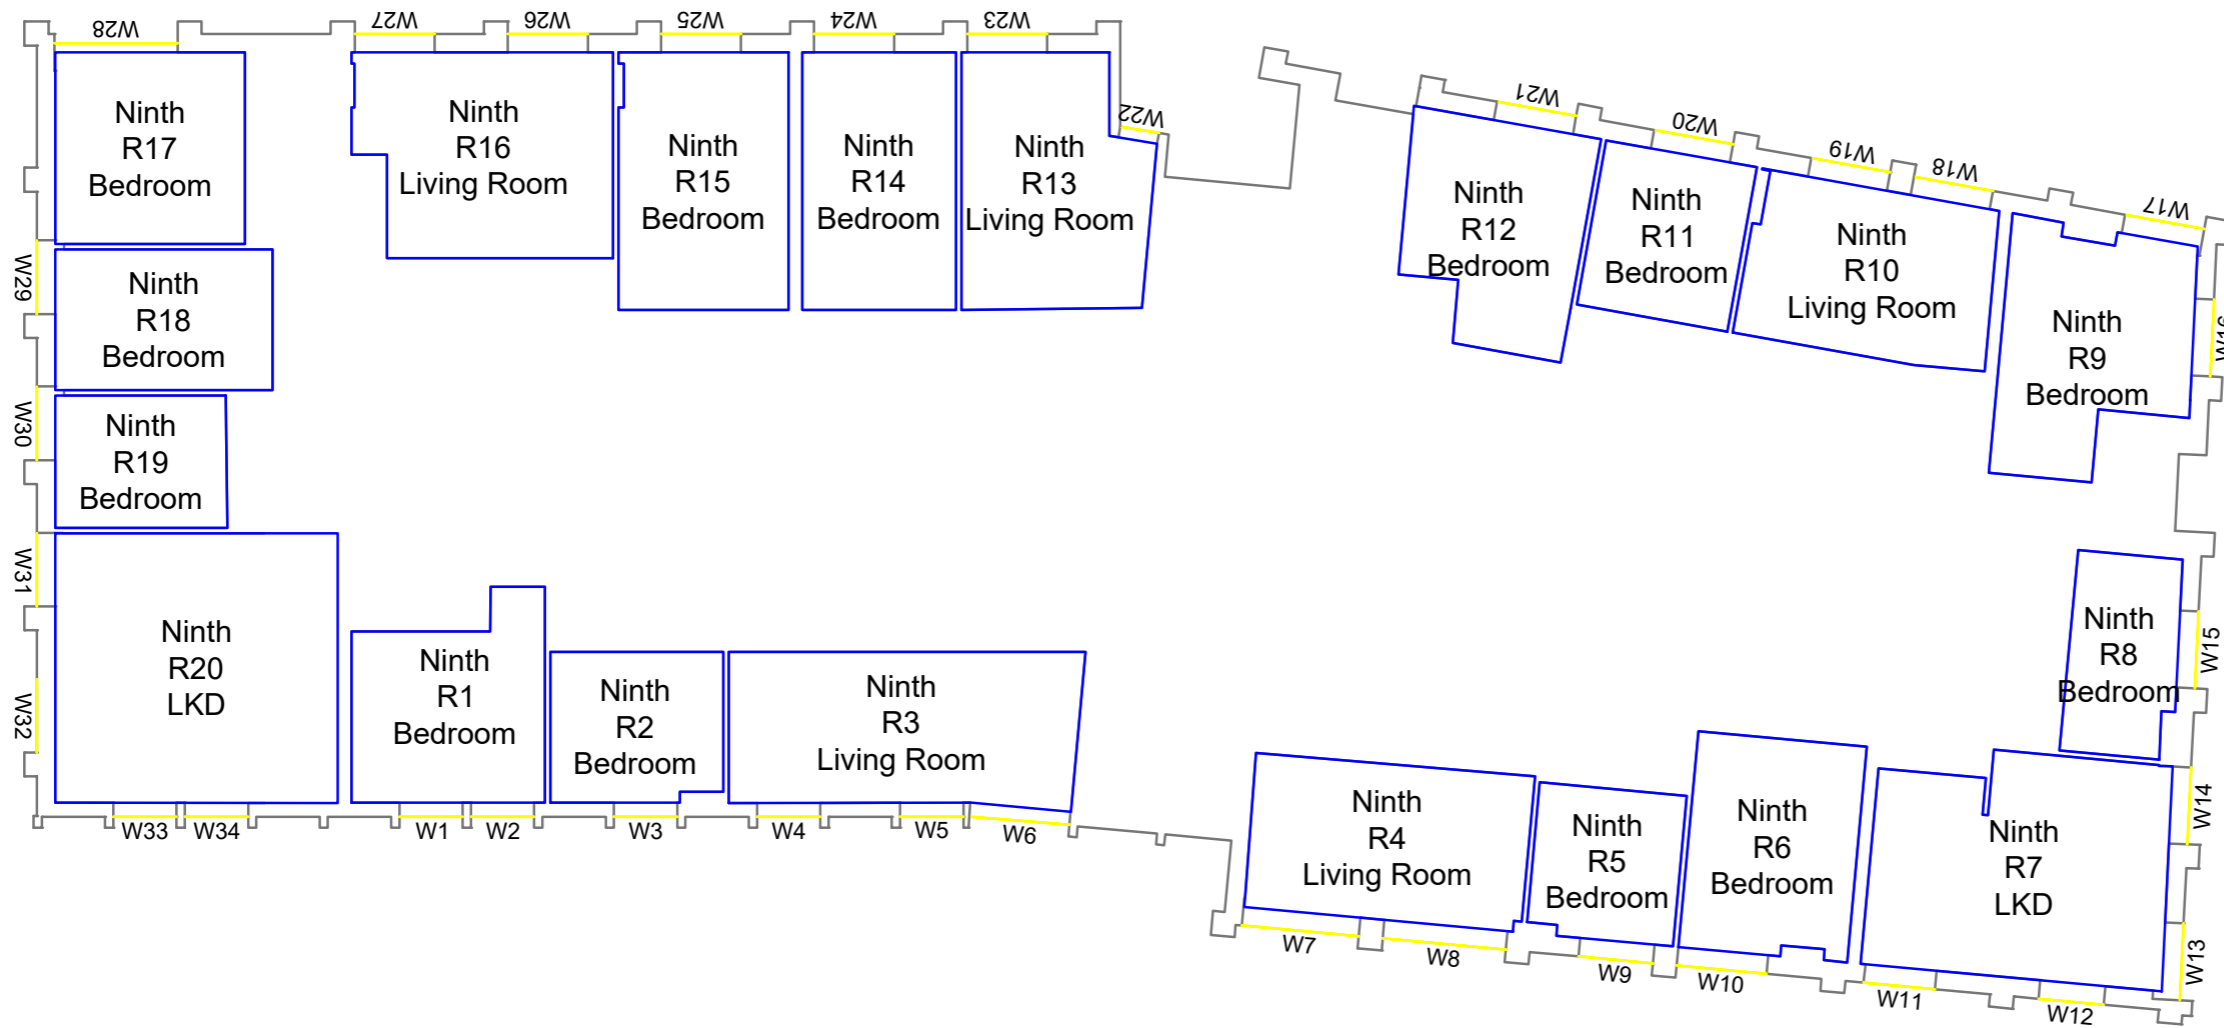

Project Charlton Riverside  
 London  
 SE7 7RY

Title Block C  
 Eighth floor

Drawn MC Checked --

Date 28/11/2018 Project 1864

Rel no. 35 Prefix DS01 Page no. CP29

Sources of information

Project Charlton Riverside  
 London SE7 7RY