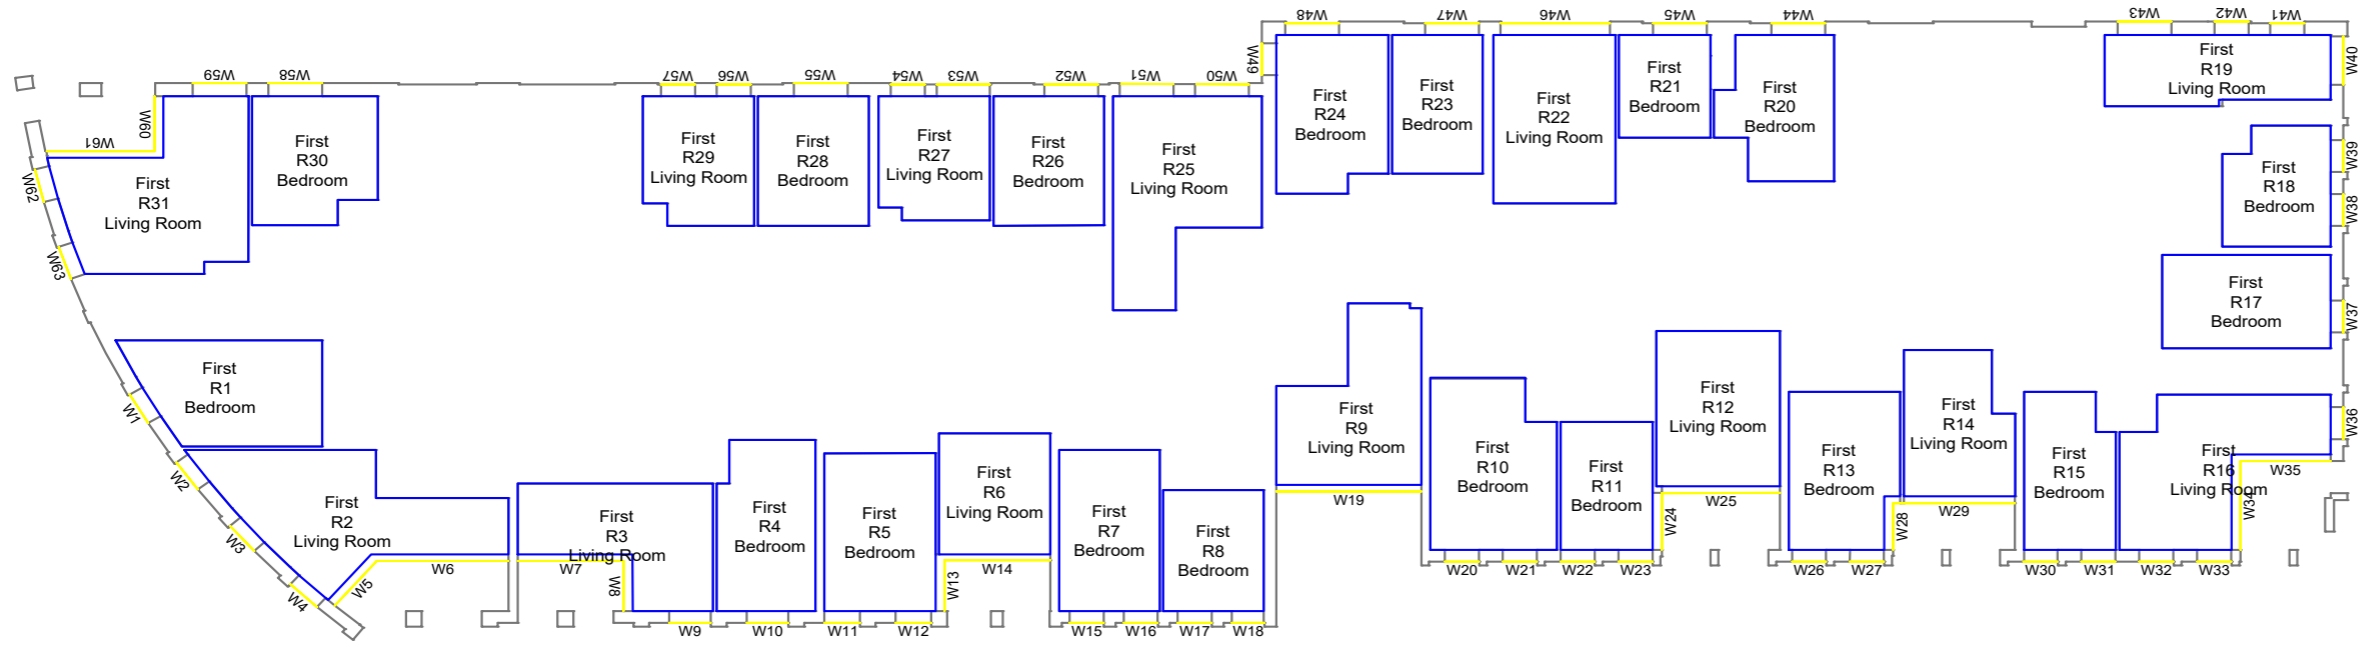

Date 28/11/2018 Project 1864

Rel no. 35 Prefix DS01 Page no. CP71

Sources of information

Project **Charlton Riverside**  
 London  
 SE7 7RY

Title **Block MN**  
 First floor

Drawn **MC** Checked **--**

Date **28/11/2018** Project **1864**