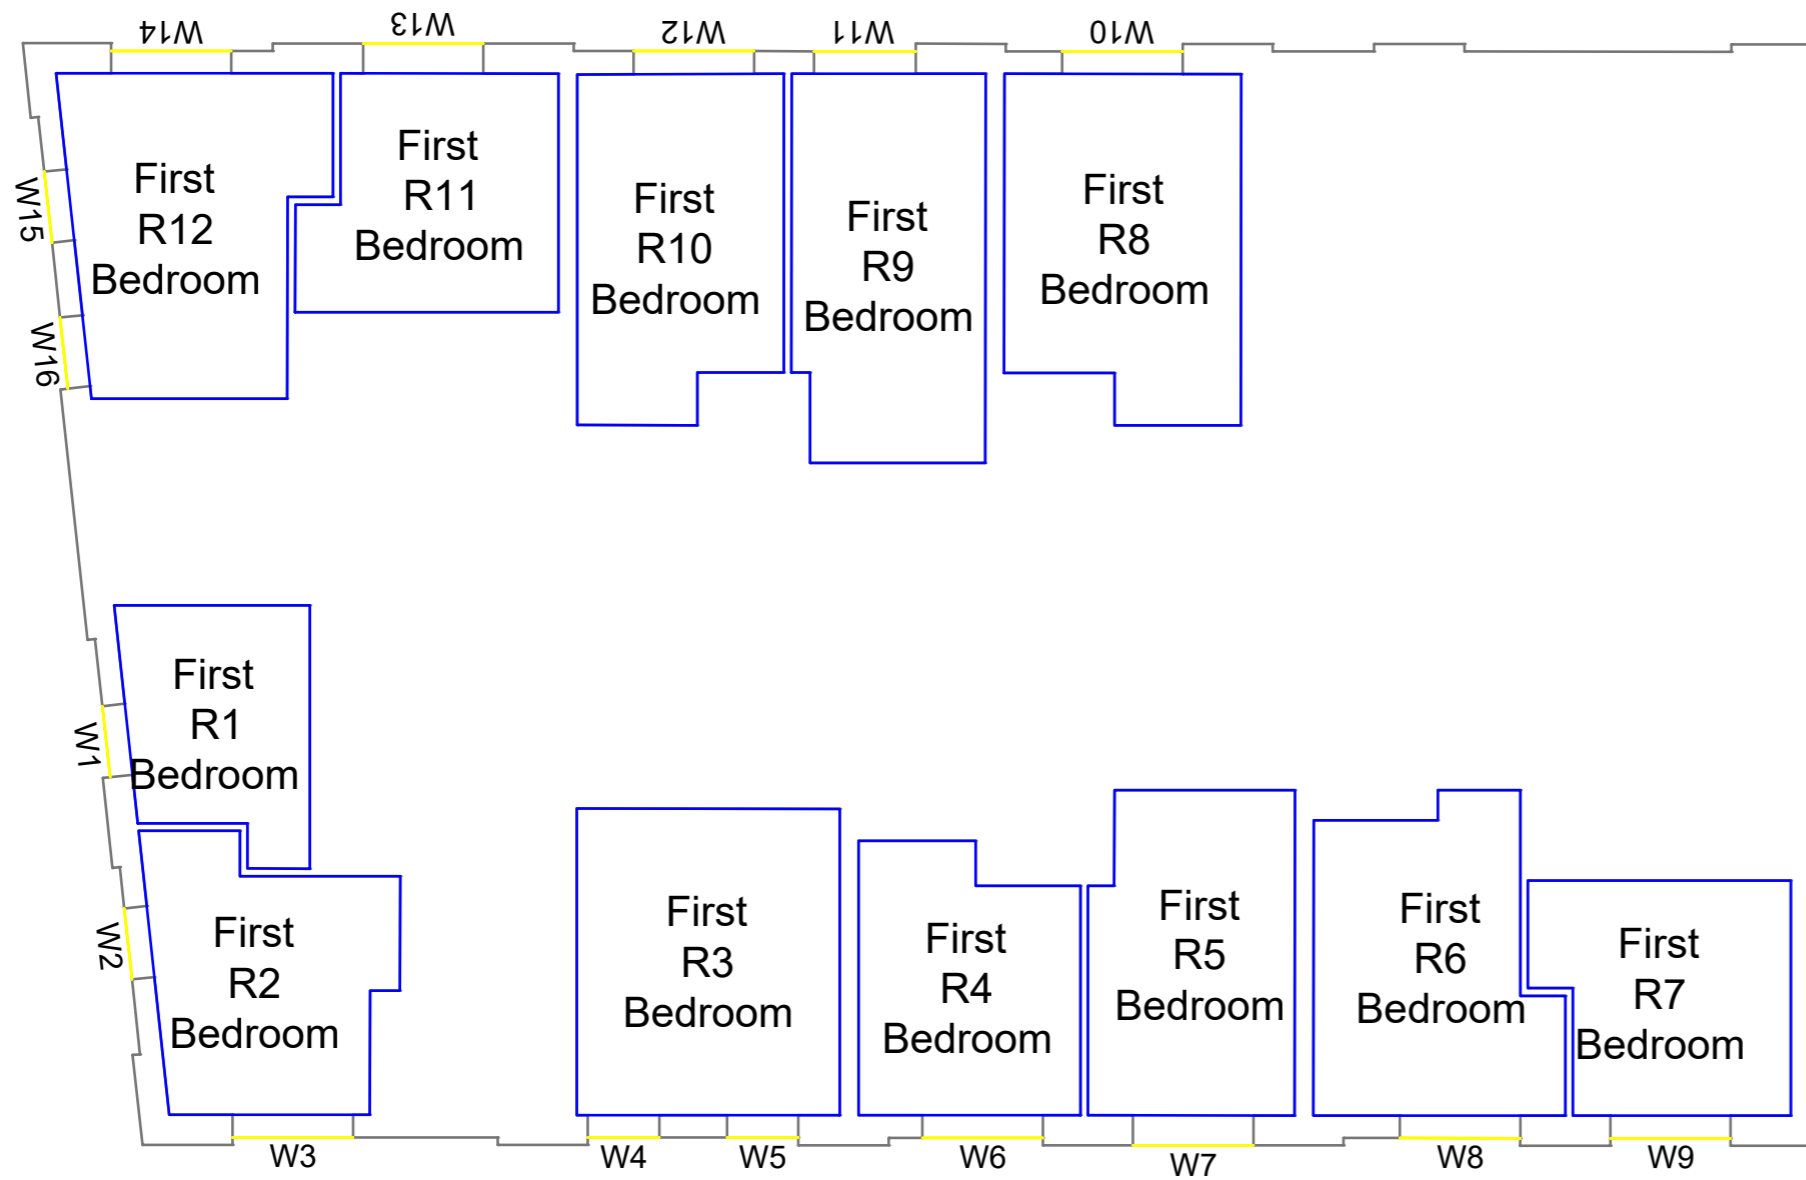

Sources of information

Project Charlton Riverside
London
SE7 7RY

Title Block G
First floor

Drawn MC Checked --

Date 28/11/2018 Project 1864

Rel no. 35 Prefix DS01 Page no. CP52