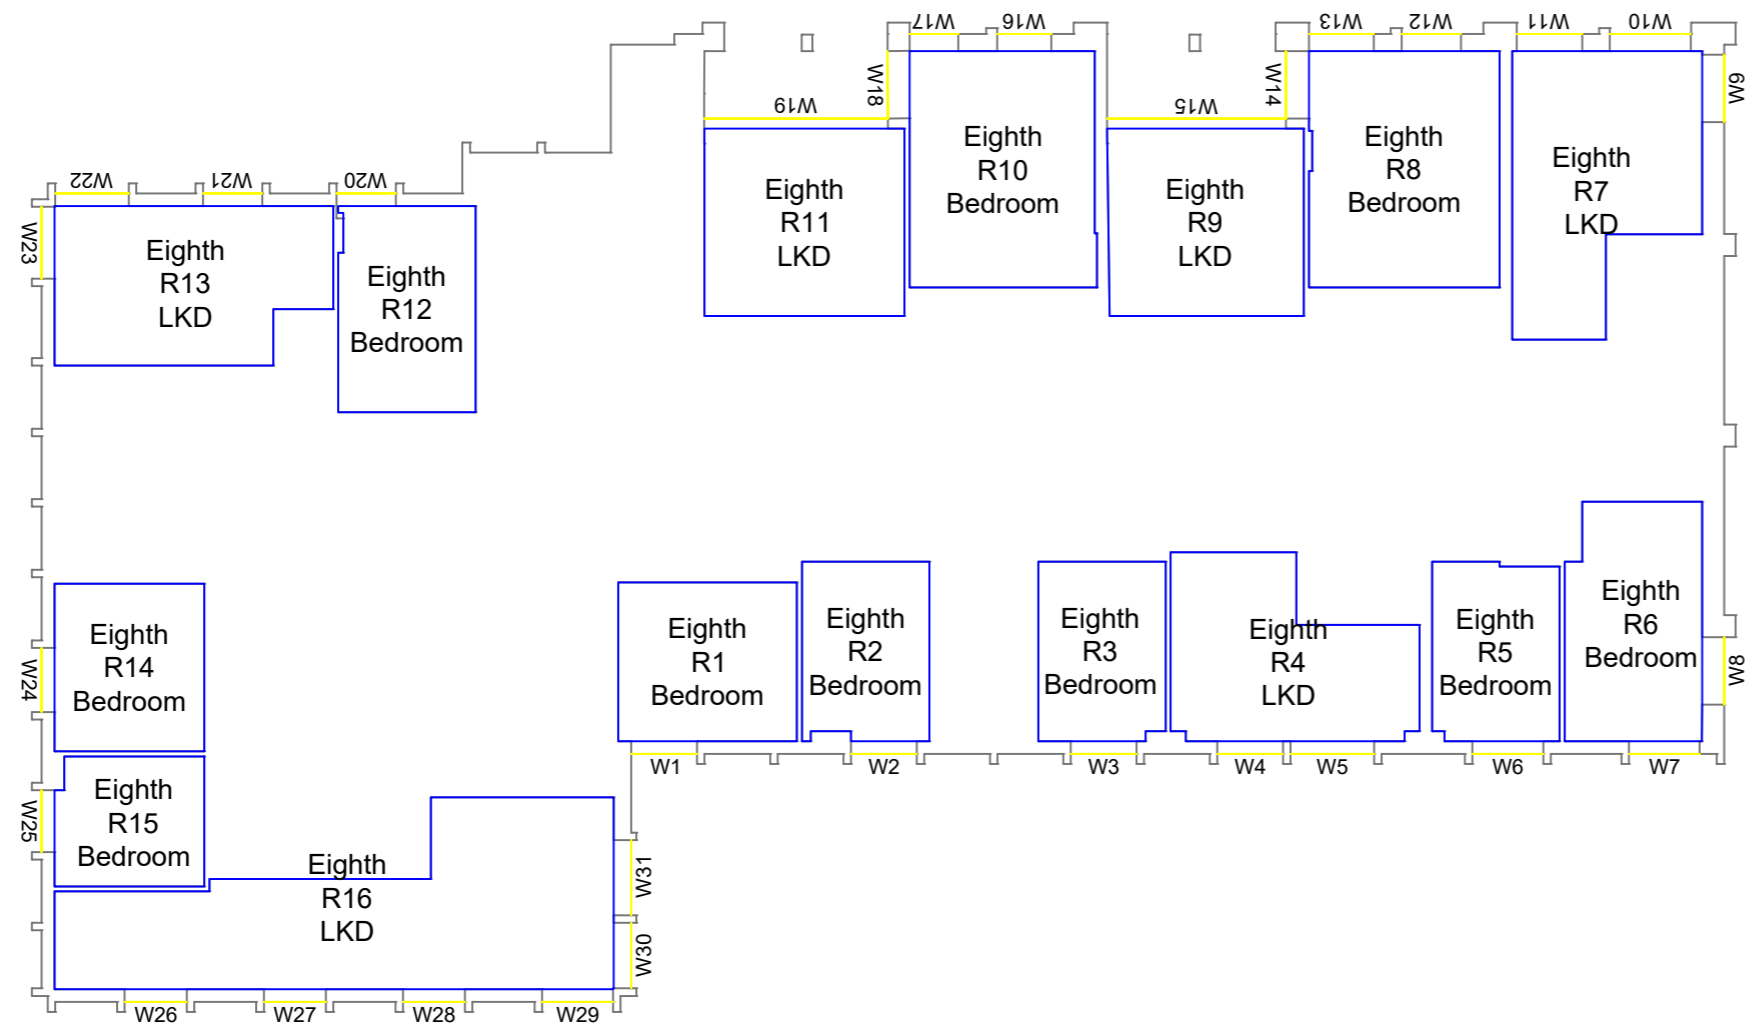

Sources of information

Project Charlton Riverside  
 London SE7 7RY

Title Block A  
 Seventh floor

Drawn MC Checked --

Date 28/11/2018 Project 1864

Rel no. 35 Prefix DS01 Page no. CP08

Sources of information