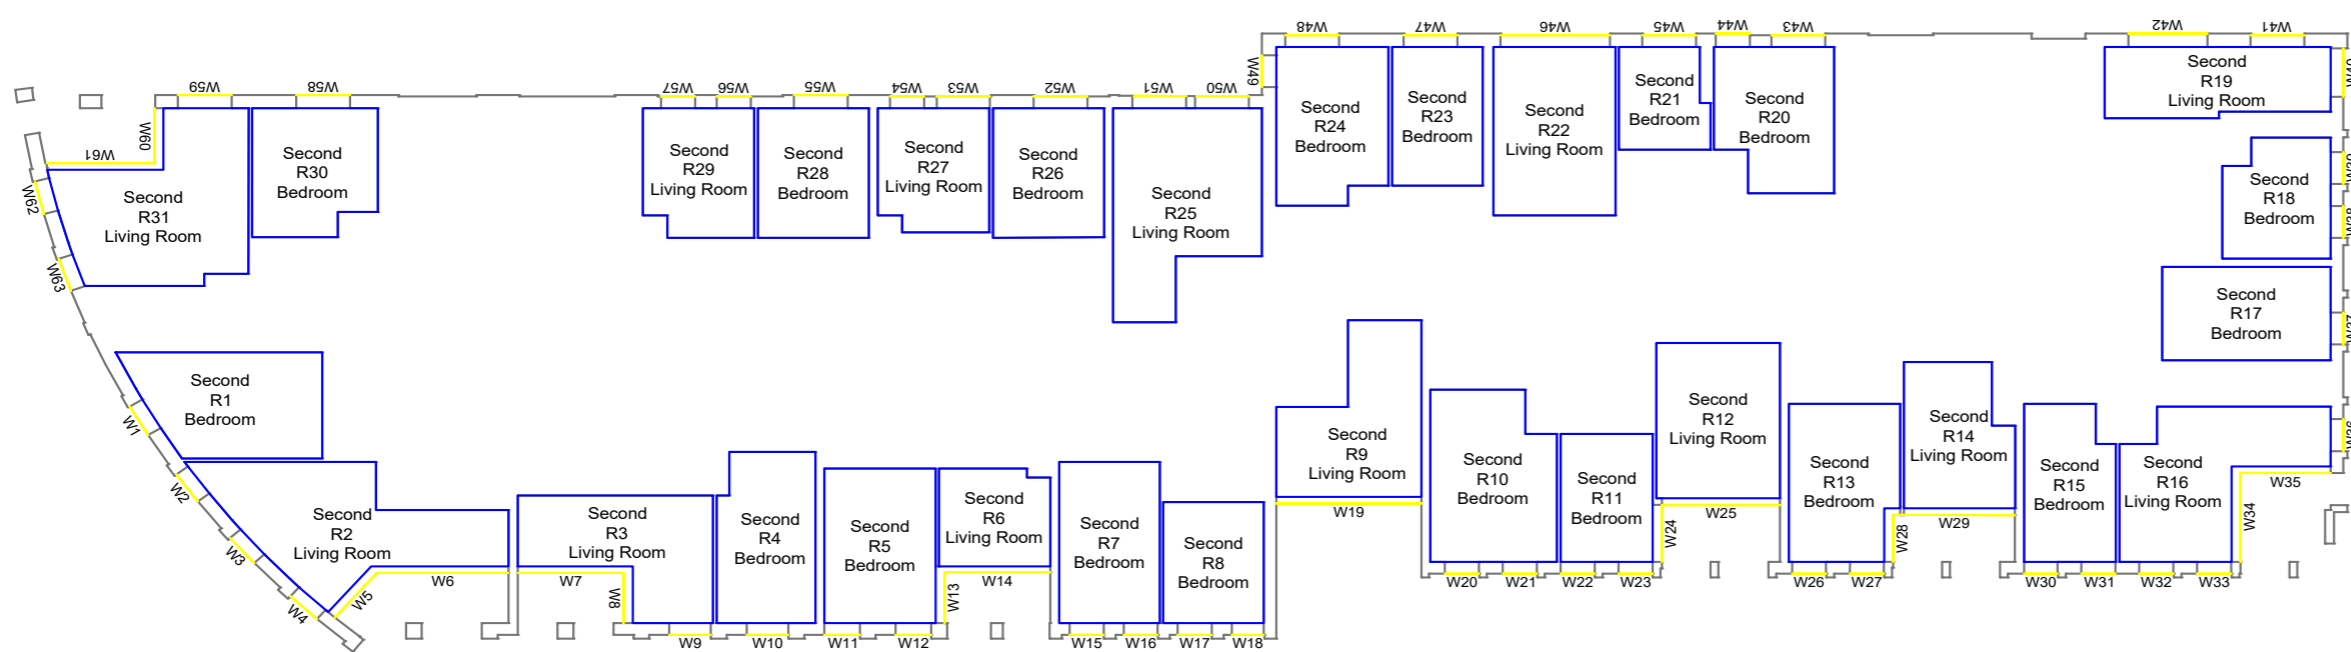

Sources of information

Project Charlton Riverside
London
SE7 7RY

Title Block MN
Second floor

Drawn	MC	Checked	--
Date	28/11/2018	Project	1864
Rel no.	35	Prefix	DS01
		Page no.	CP73