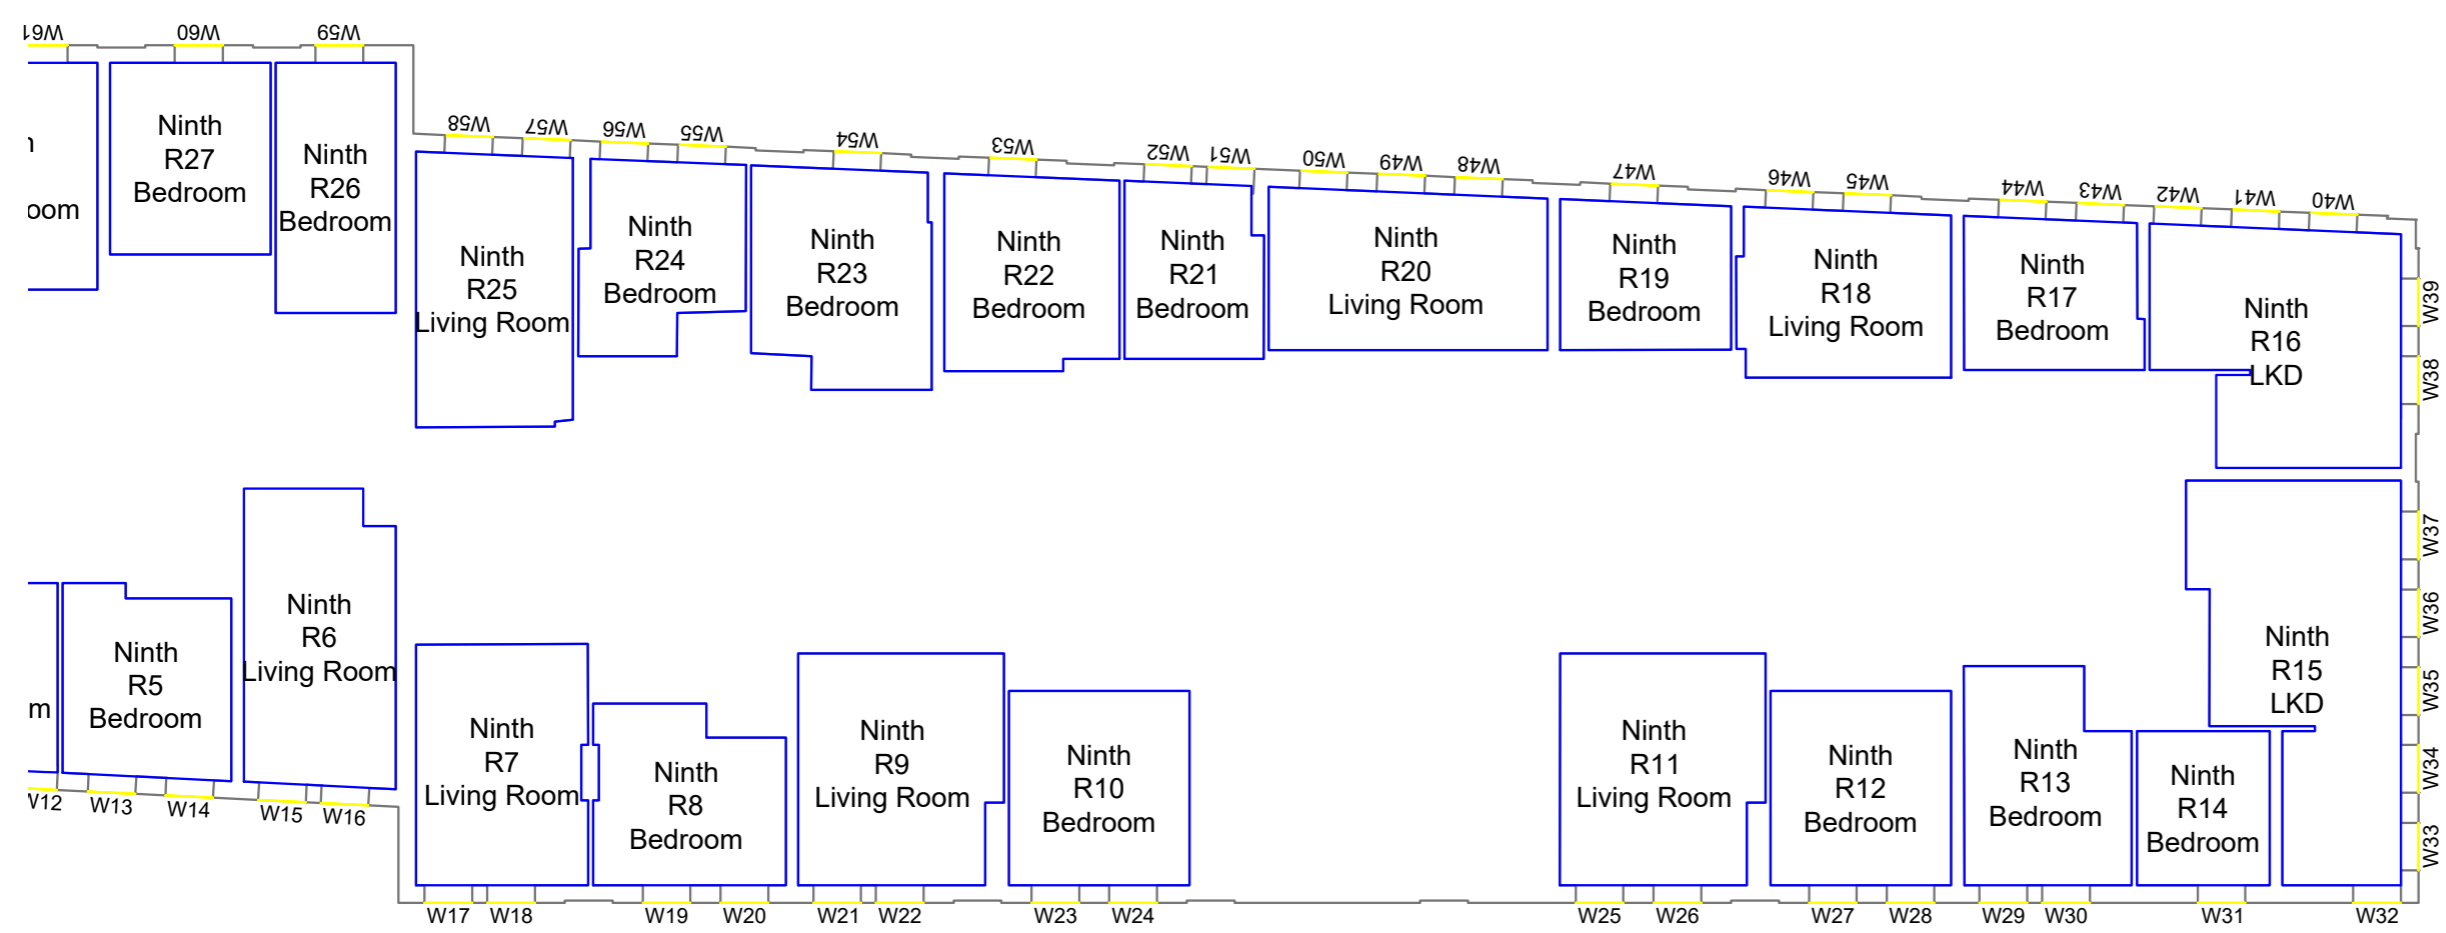

Sources of information

Project Charlton Riverside
London
SE7 7RY

Title Block KL
Ninth floor

Drawn MC Checked --

Date 28/11/2018 Project 1864

Rel no. 35 Prefix DS01 Page no. CP64