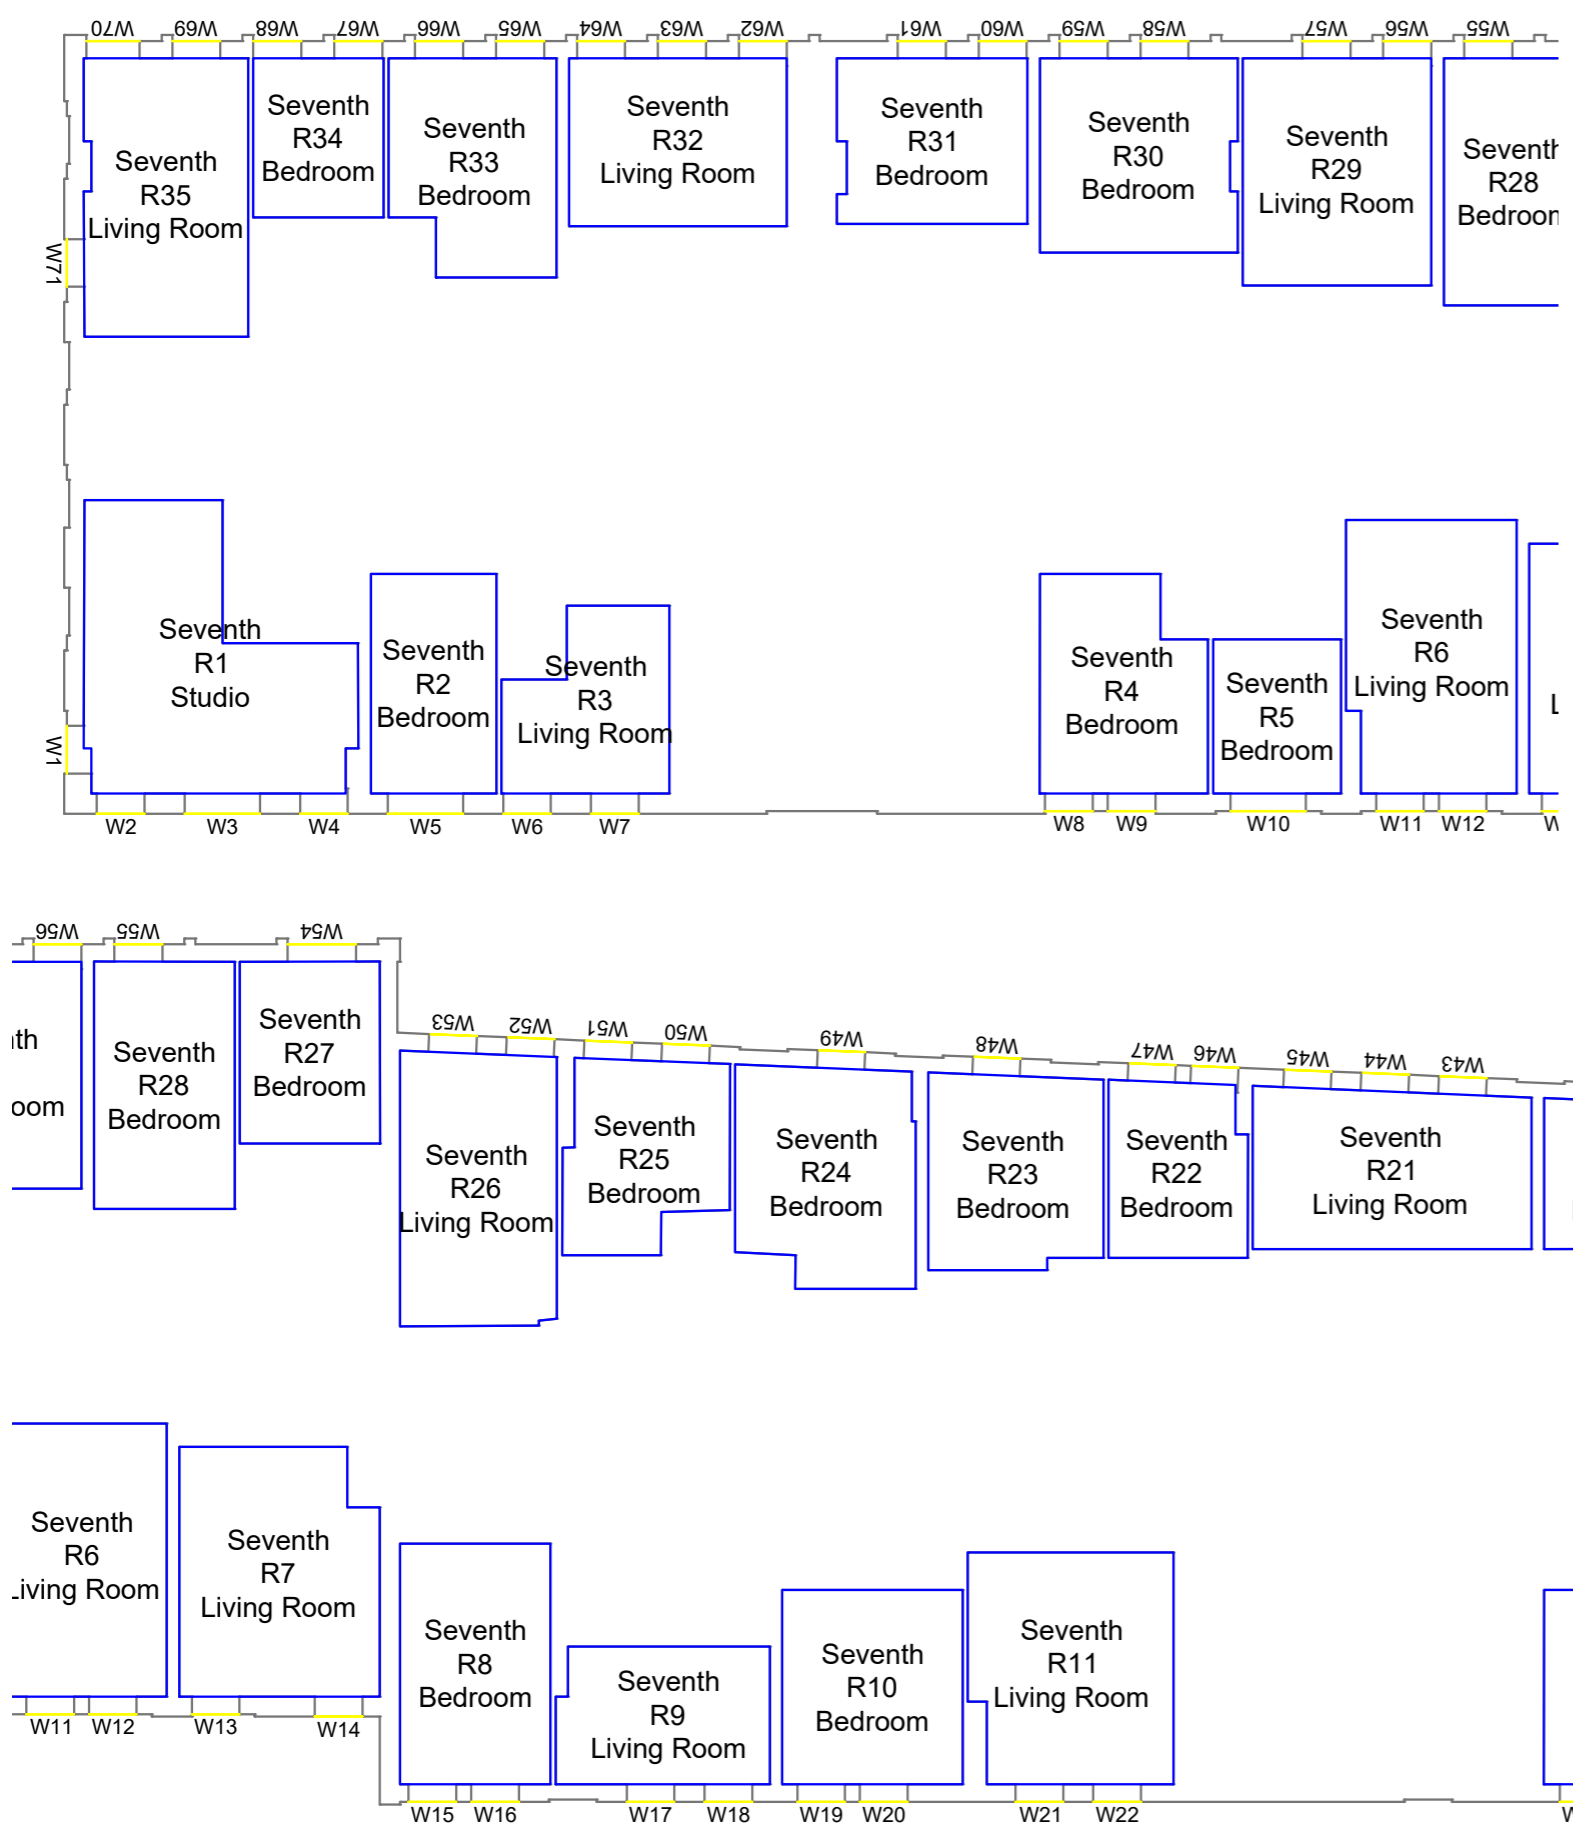

Sources of information

Project Charlton Riverside
London SE7 7RY

Title Block KL
Seventh floor

Drawn MC Checked --

Date 28/11/2018 Project 1864

Rel no. 35 Prefix DS01 Page no. CP70