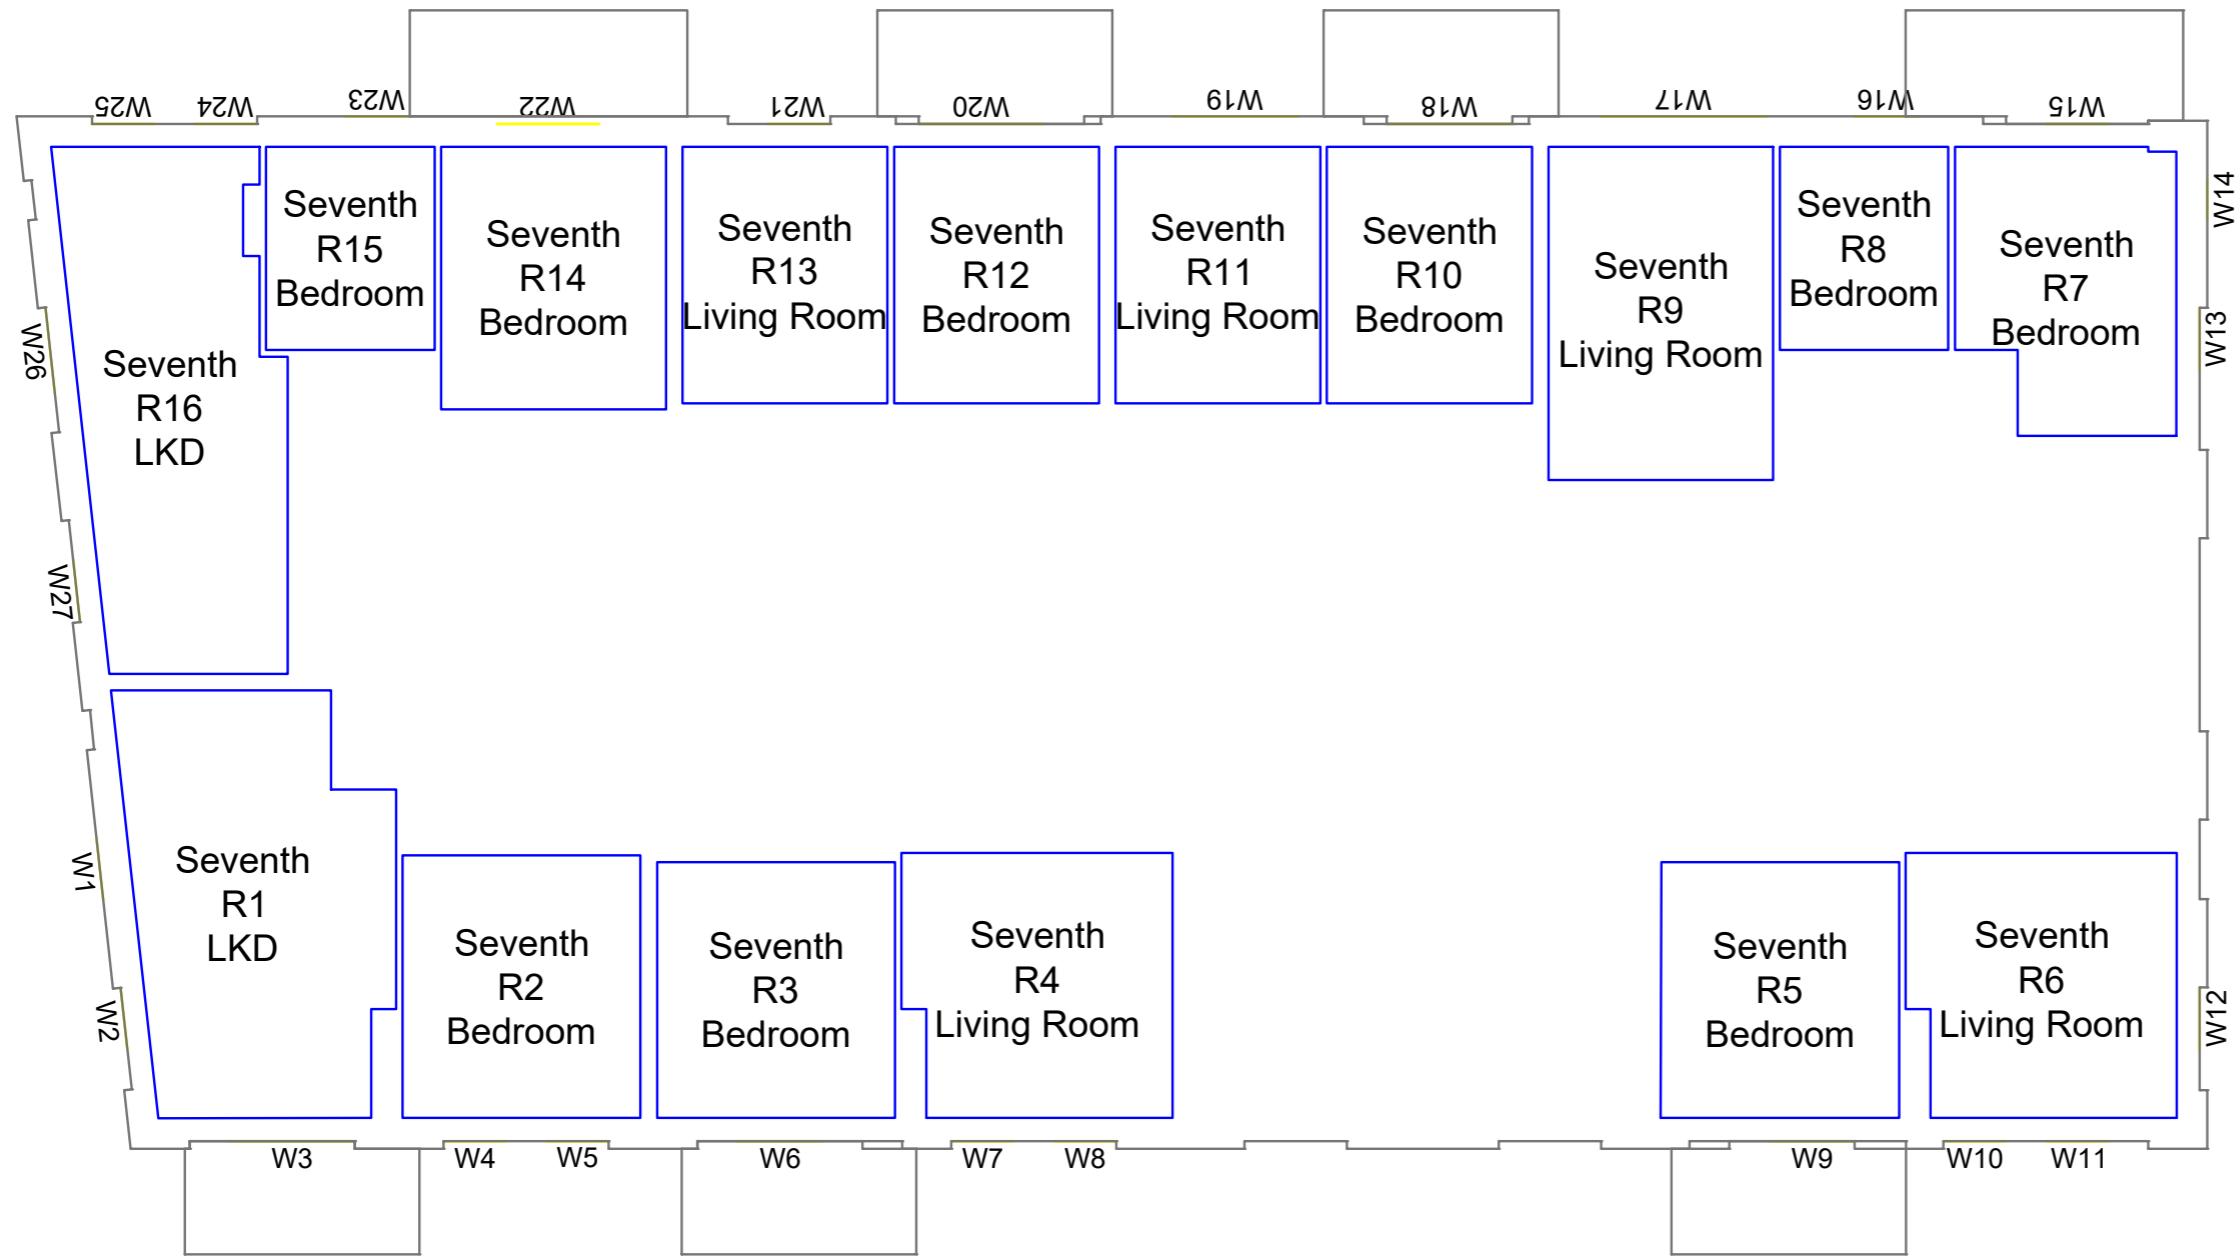

Sources of information

Project Charlton Riverside
London
SE7 7RY

Title Block D
Seventh floor

Drawn MC Checked --

Date 28/11/2018 Project 1864

Rel no. 35 Prefix DS01 Page no. CP38