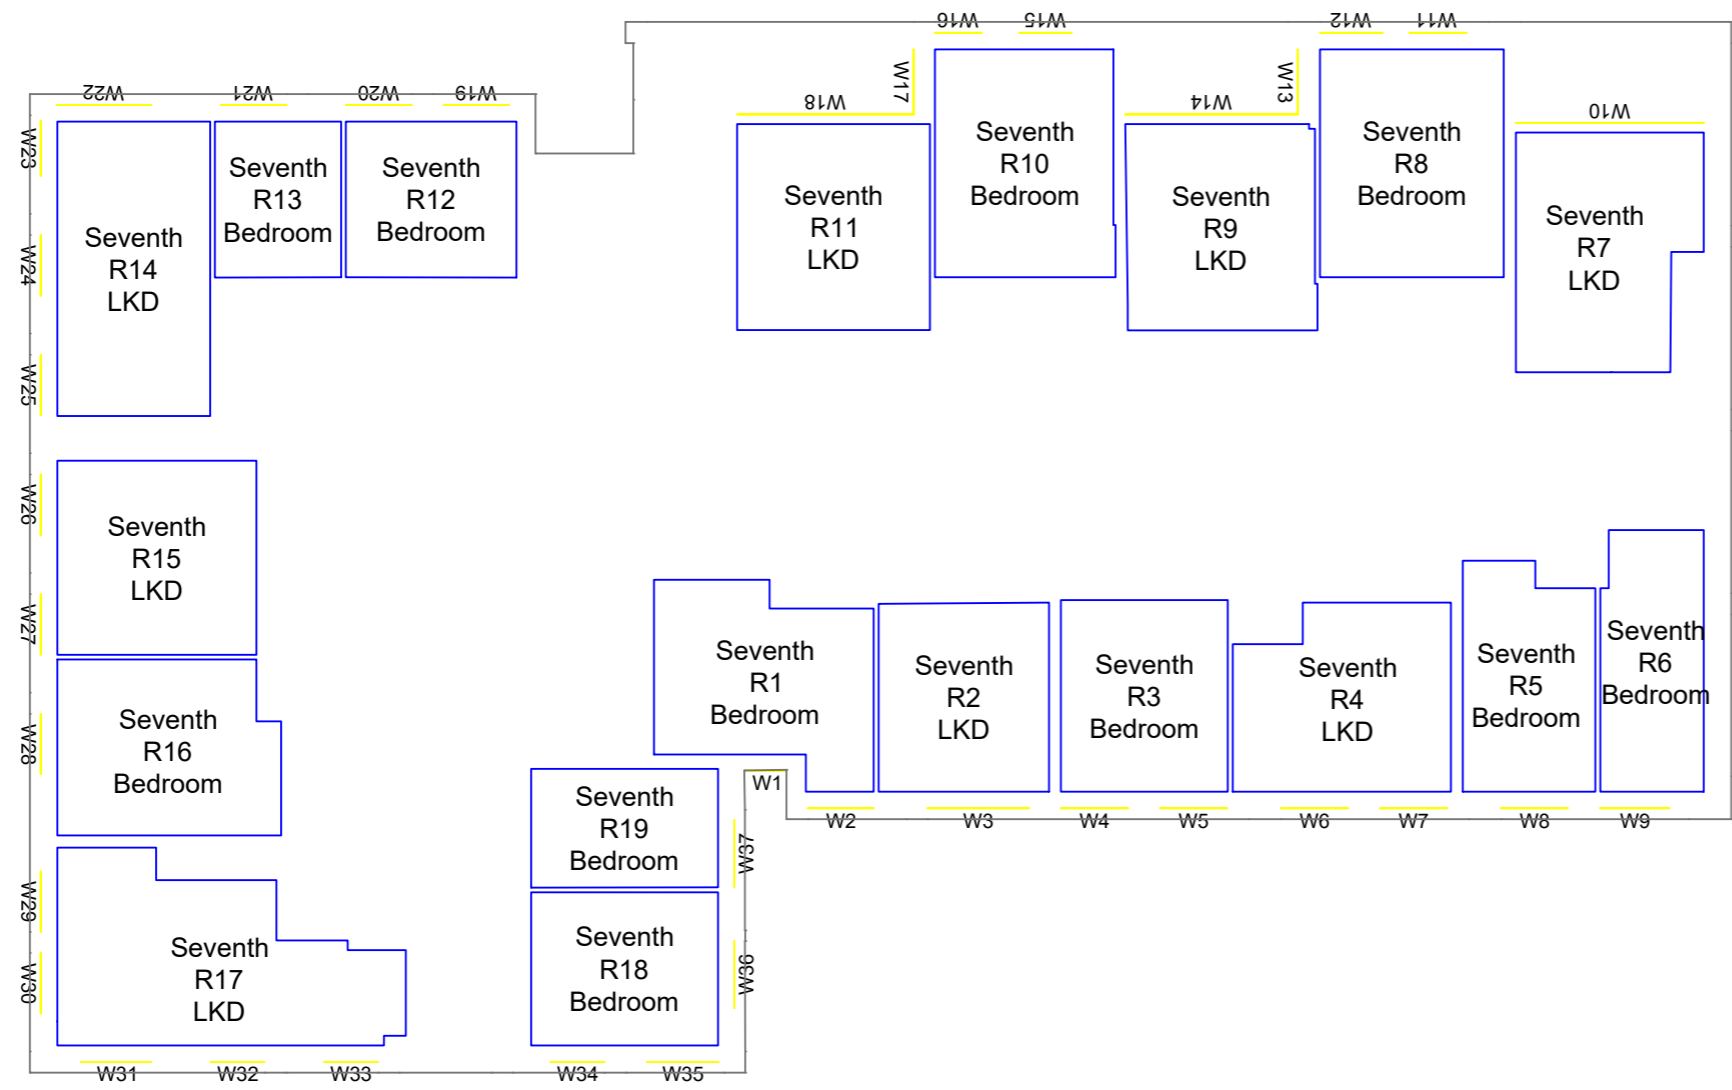

Sources of information

Project Charlton Riverside
London SE7 7RY

Title Block A
Seventh floor

Drawn MC Checked --

Date 28/11/2018 Project 1864

Rel no. 35 Prefix DS01 Page no. CP08