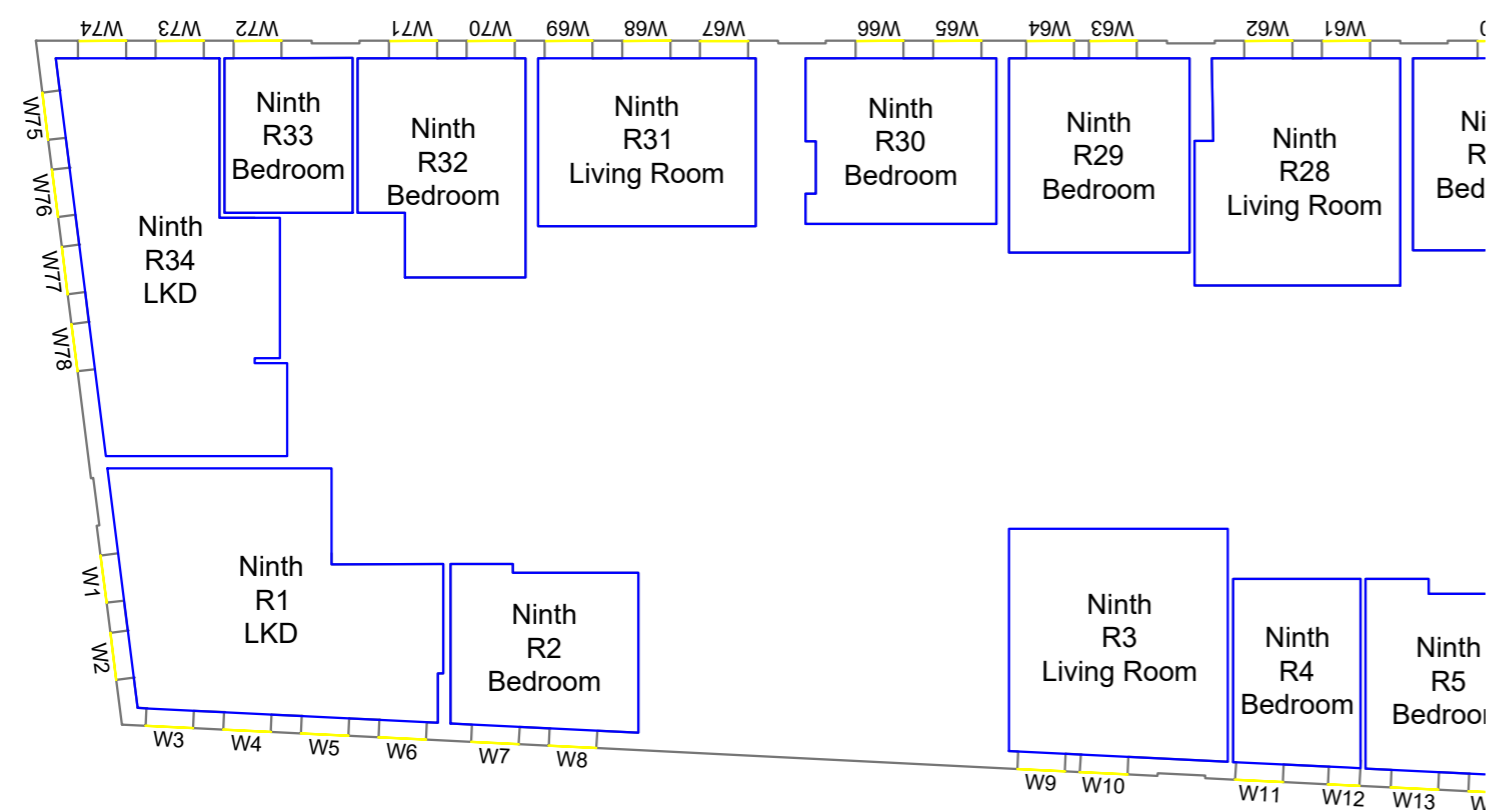

Sources of information

Project Charlton Riverside
London
SE7 7RY

Title Block KL
Ninth floor

Drawn MC Checked --

Date 28/11/2018 Project 1864

Rel no. 35 Prefix DS01 Page no. CP64