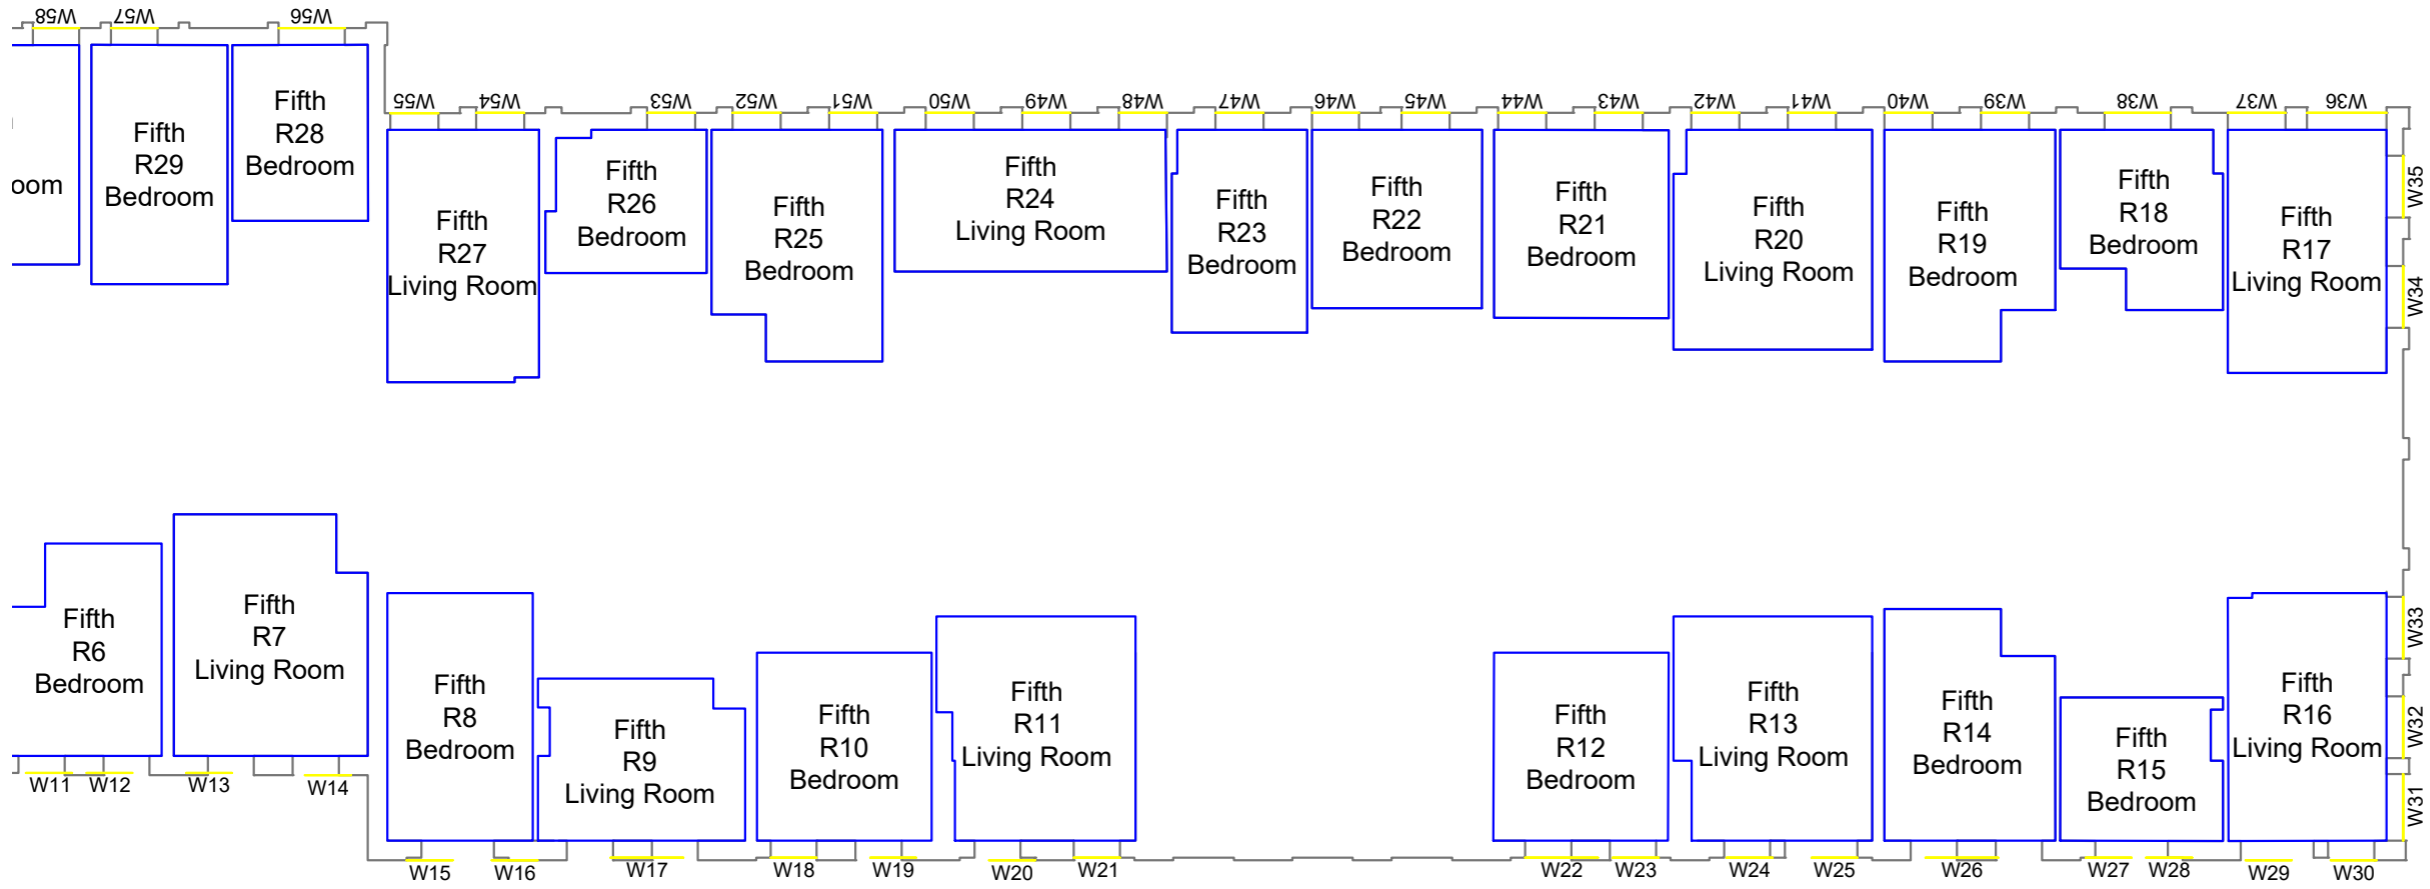

Sources of information

Project Charlton Riverside  
 London  
 SE7 7RY

Title Block KL  
 Fourth floor

Drawn MC Checked --

Date 28/11/2018 Project 1864

Rel no. 35 Prefix DS01 Page no. CP67

Sources of information