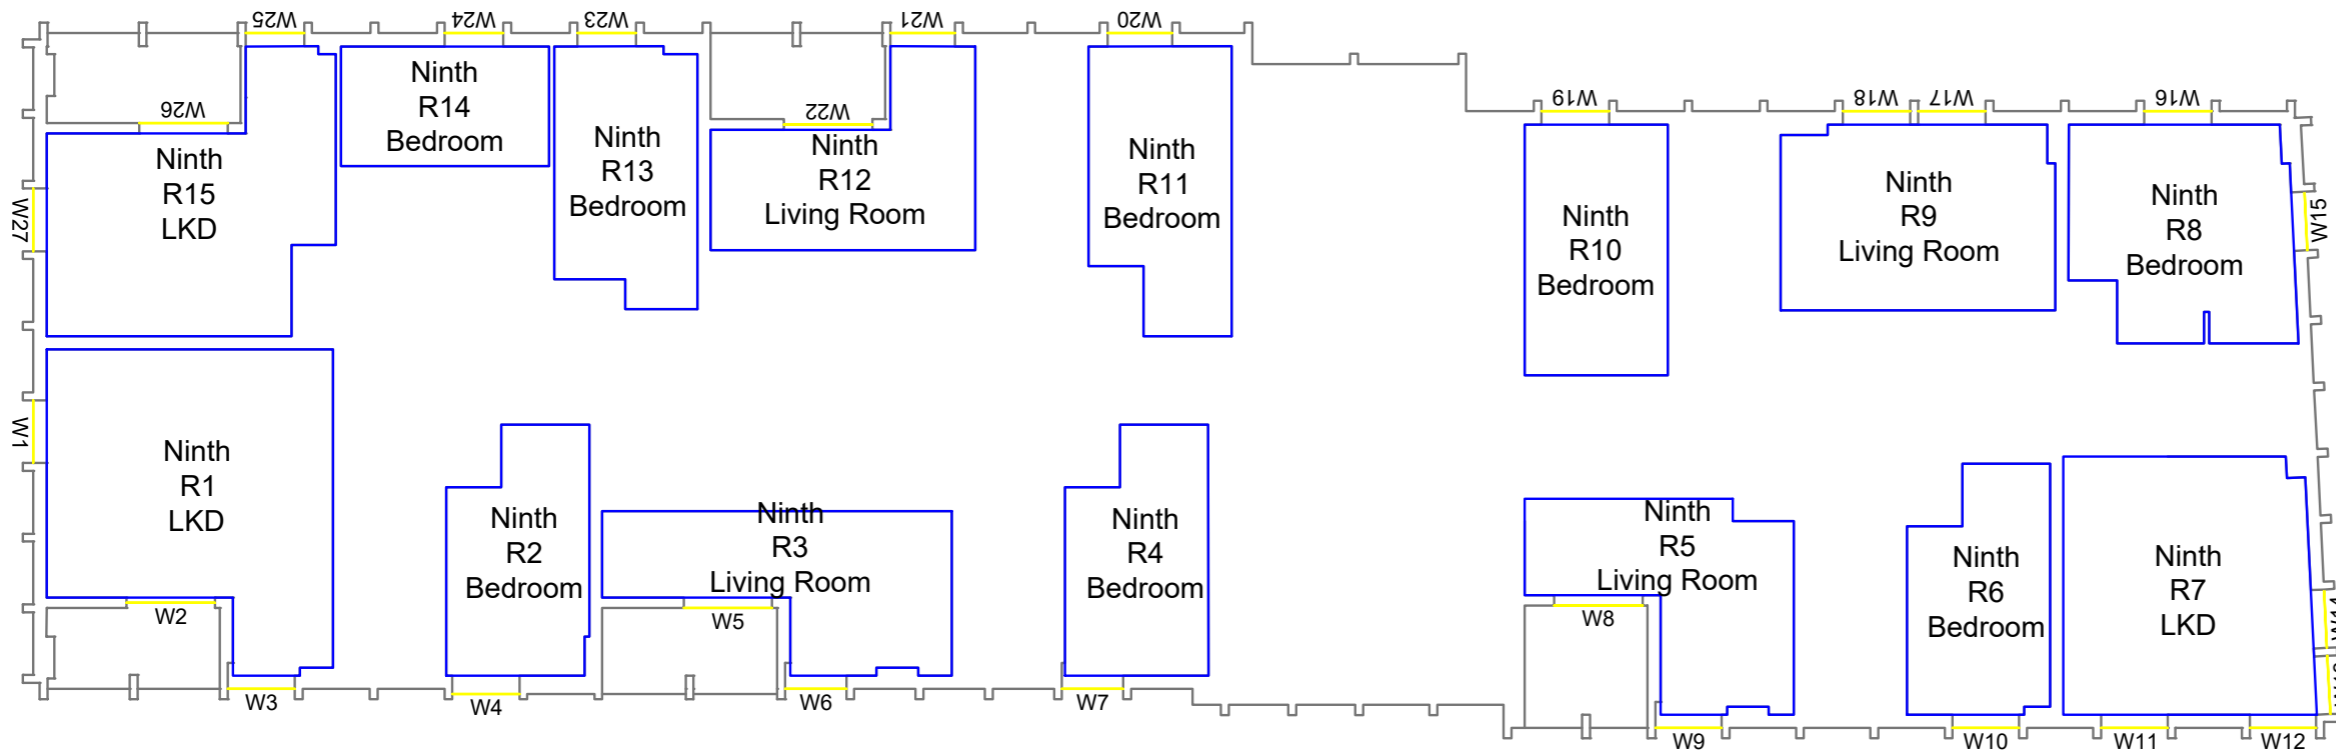

Sources of information

Project Charlton Riverside
London
SE7 7RY

Title Block B
Ninth floor

Drawn MC Checked --

Date 28/11/2018 Project 1864

Rel no. 35 Prefix DS01 Page no. CP20