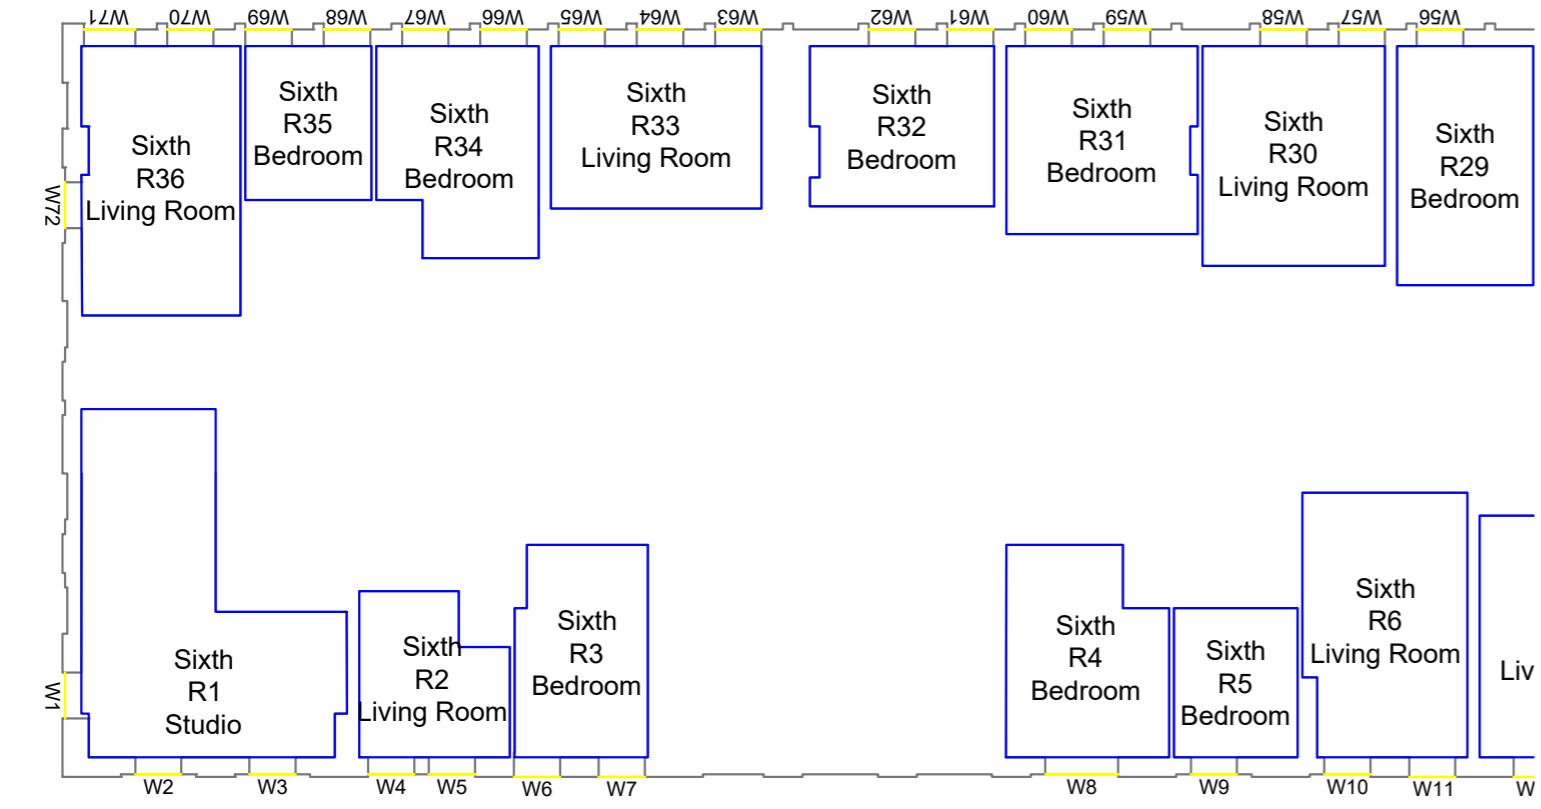

Project Charlton Riverside  
 London  
 SE7 7RY

Title Block KL  
 Fifth floor

Drawn MC Checked --

Date 28/11/2018 Project 1864

Rel no. 35 Prefix DS01 Page no. CP68

Sources of information

Project Charlton Riverside  
 London  
 SE7 7RY