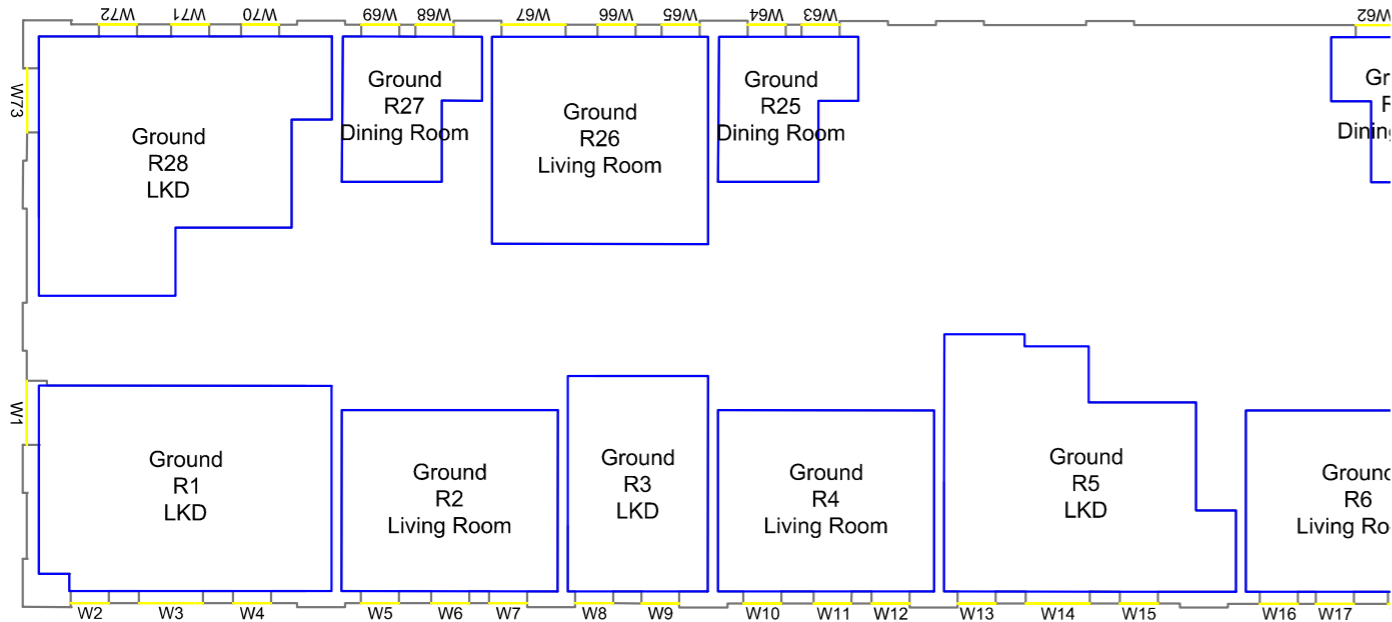

Sources of information

Project Charlton Riverside
London
SE7 7RY

Title Block H
Ground floor

Drawn MC Checked --

Date 28/11/2018 Project 1864

Rel no. 35 Prefix DS01 Page no. CP55