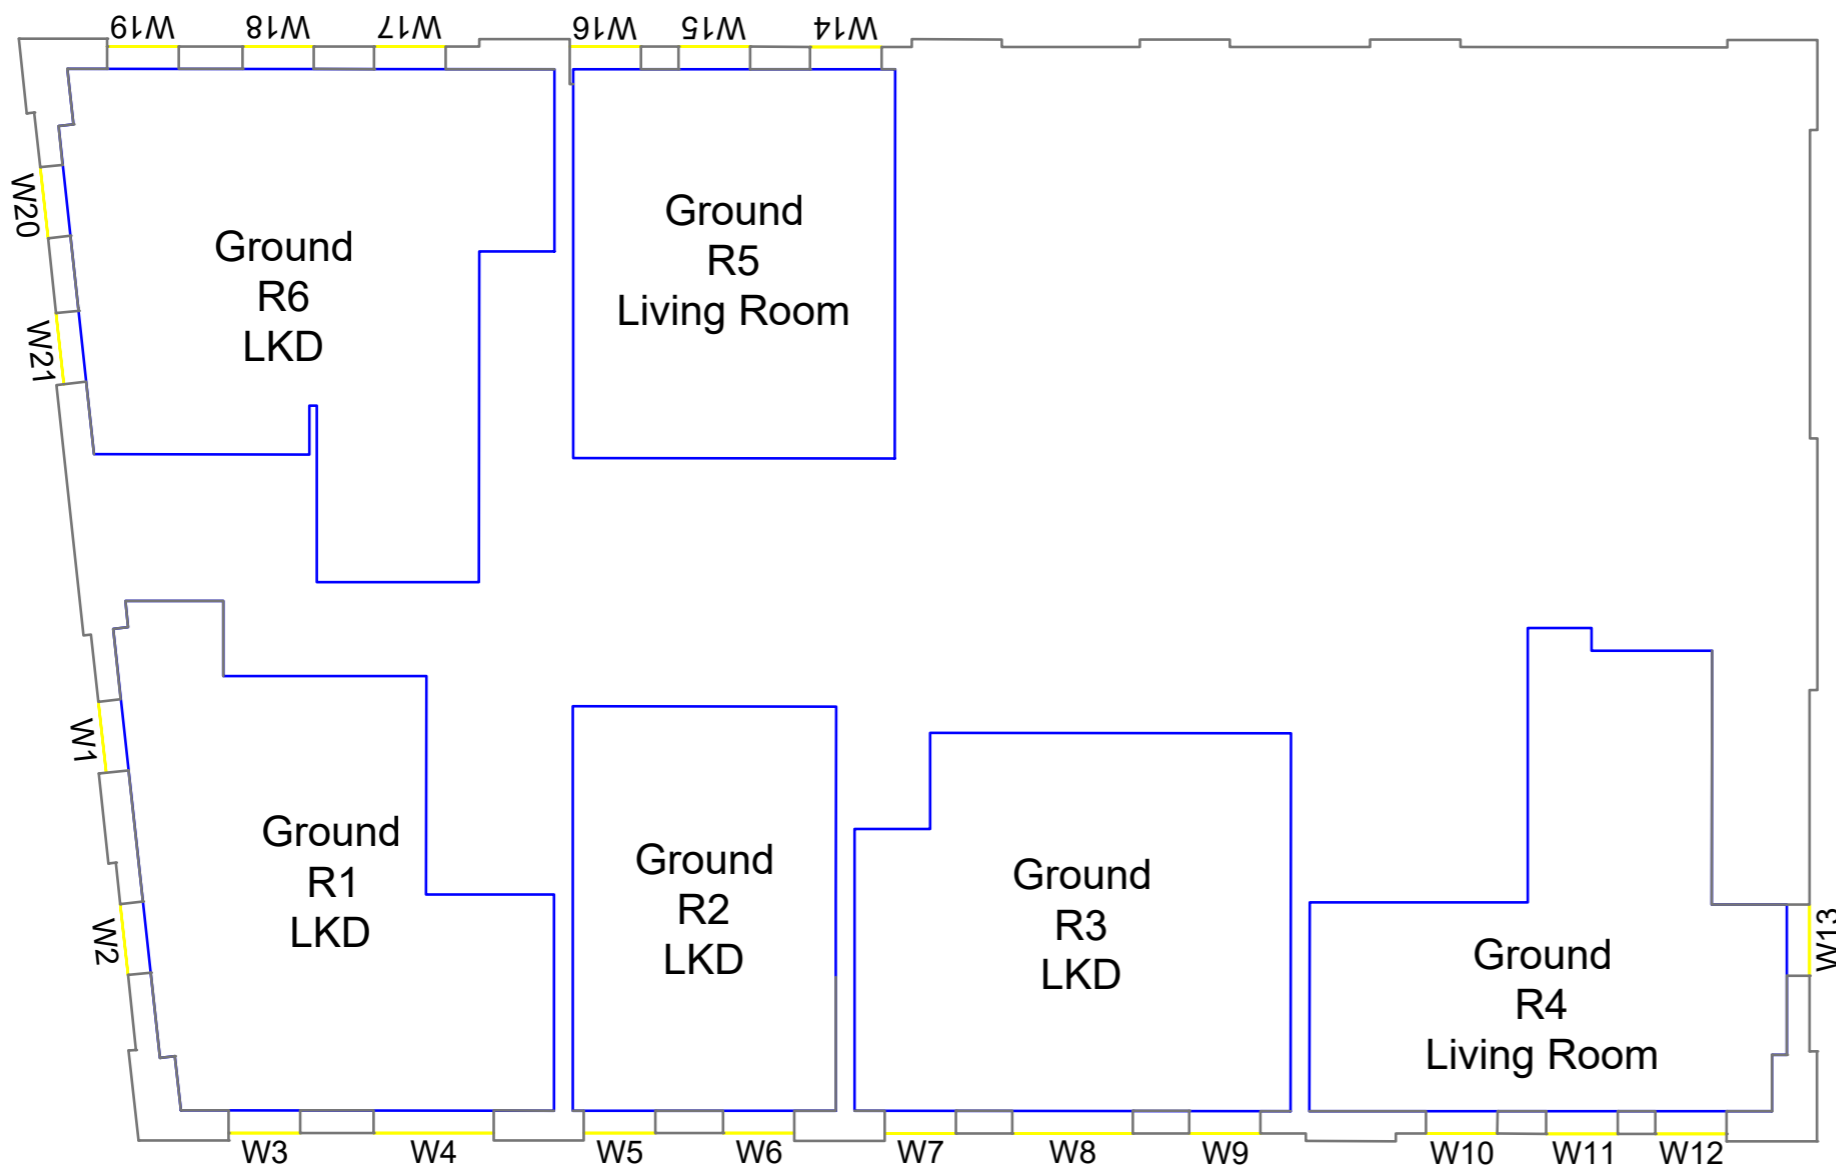

Sources of information

Project Charlton Riverside
London
SE7 7RY

Title Block G
Ground floor

Drawn MC Checked --

Date 28/11/2018 Project 1864

Rel no. 35 Prefix DS01 Page no. CP51