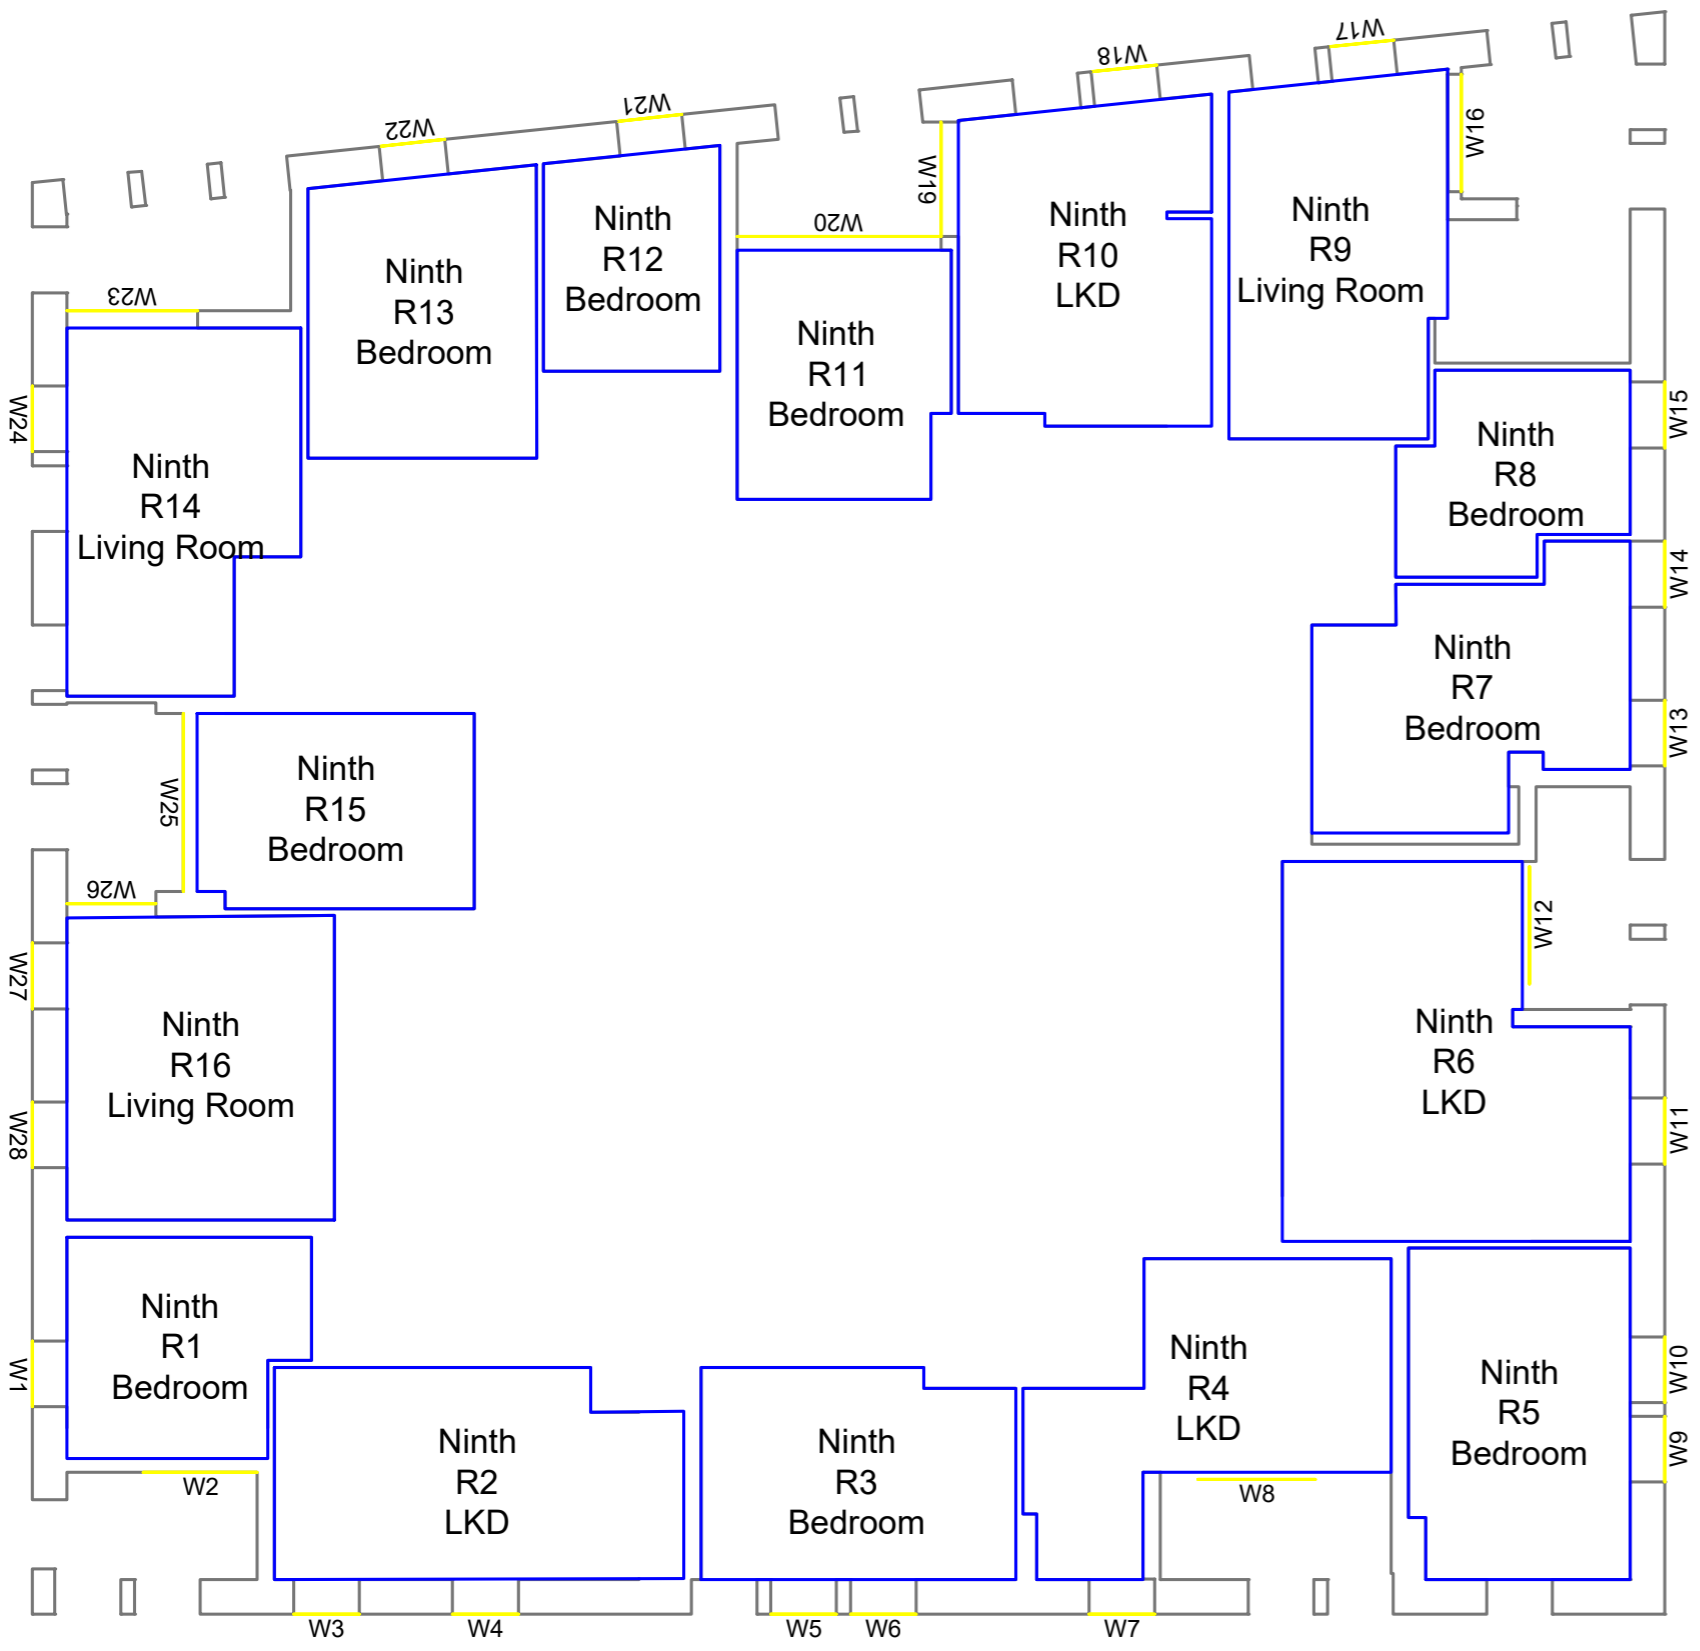

Sources of information

Project Charlton Riverside
London
SE7 7RY

Title Block O
Ninth floor

Drawn MC Checked --

Date 28/11/2018 Project 1864

Rel no. 35 Prefix DS01 Page no. CP88