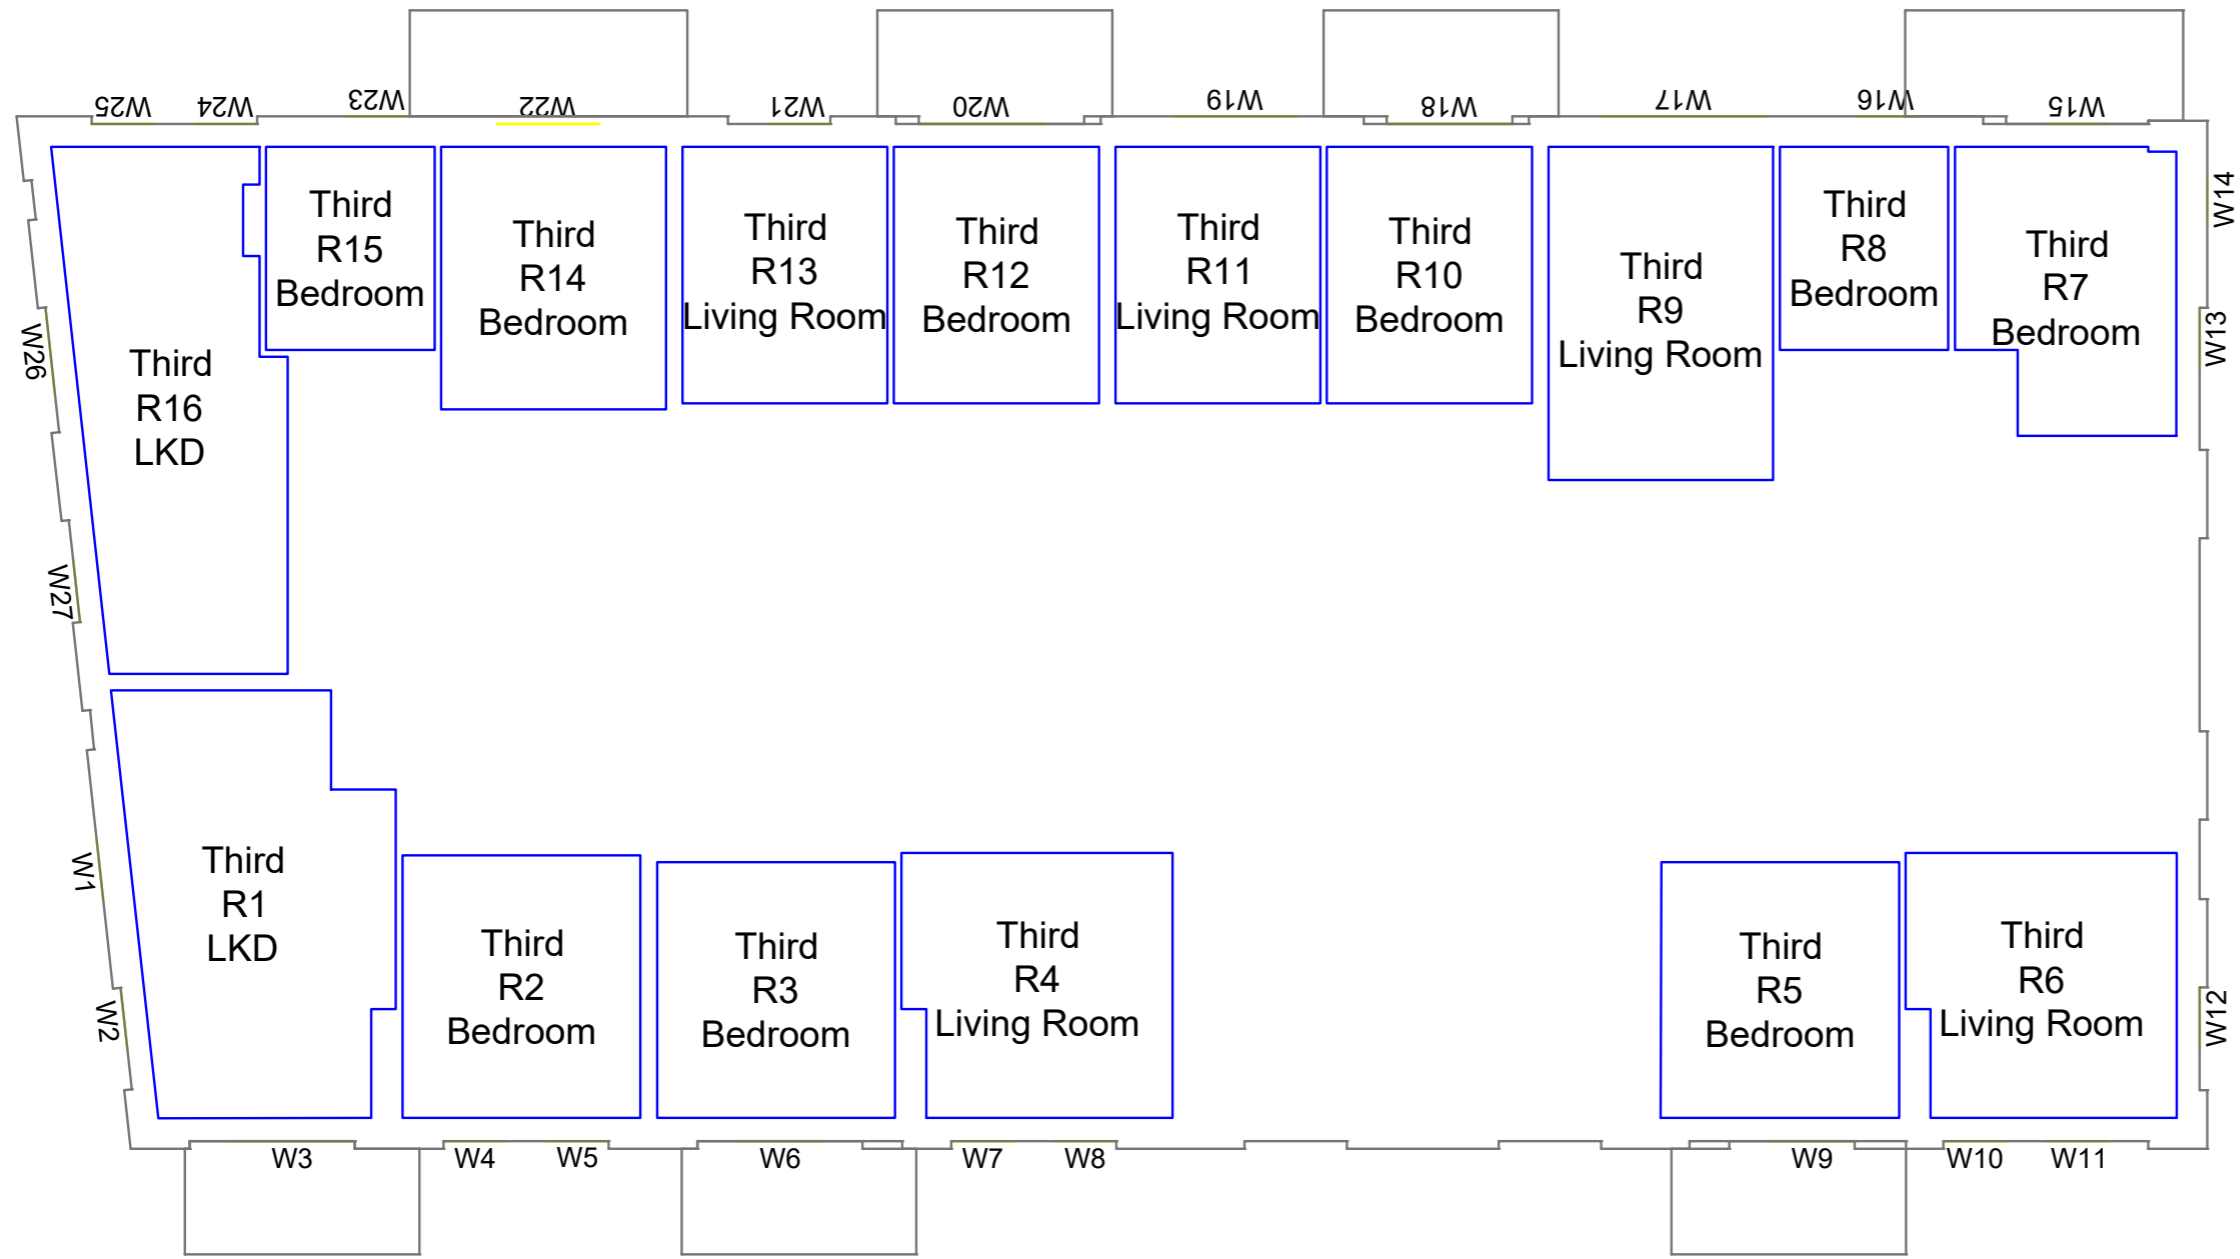

Sources of information

Project Charlton Riverside
London
SE7 7RY

Title Block D
Third floor

Drawn MC Checked --

Date 28/11/2018 Project 1864

Rel no. 35 Prefix DS01 Page no. CP34