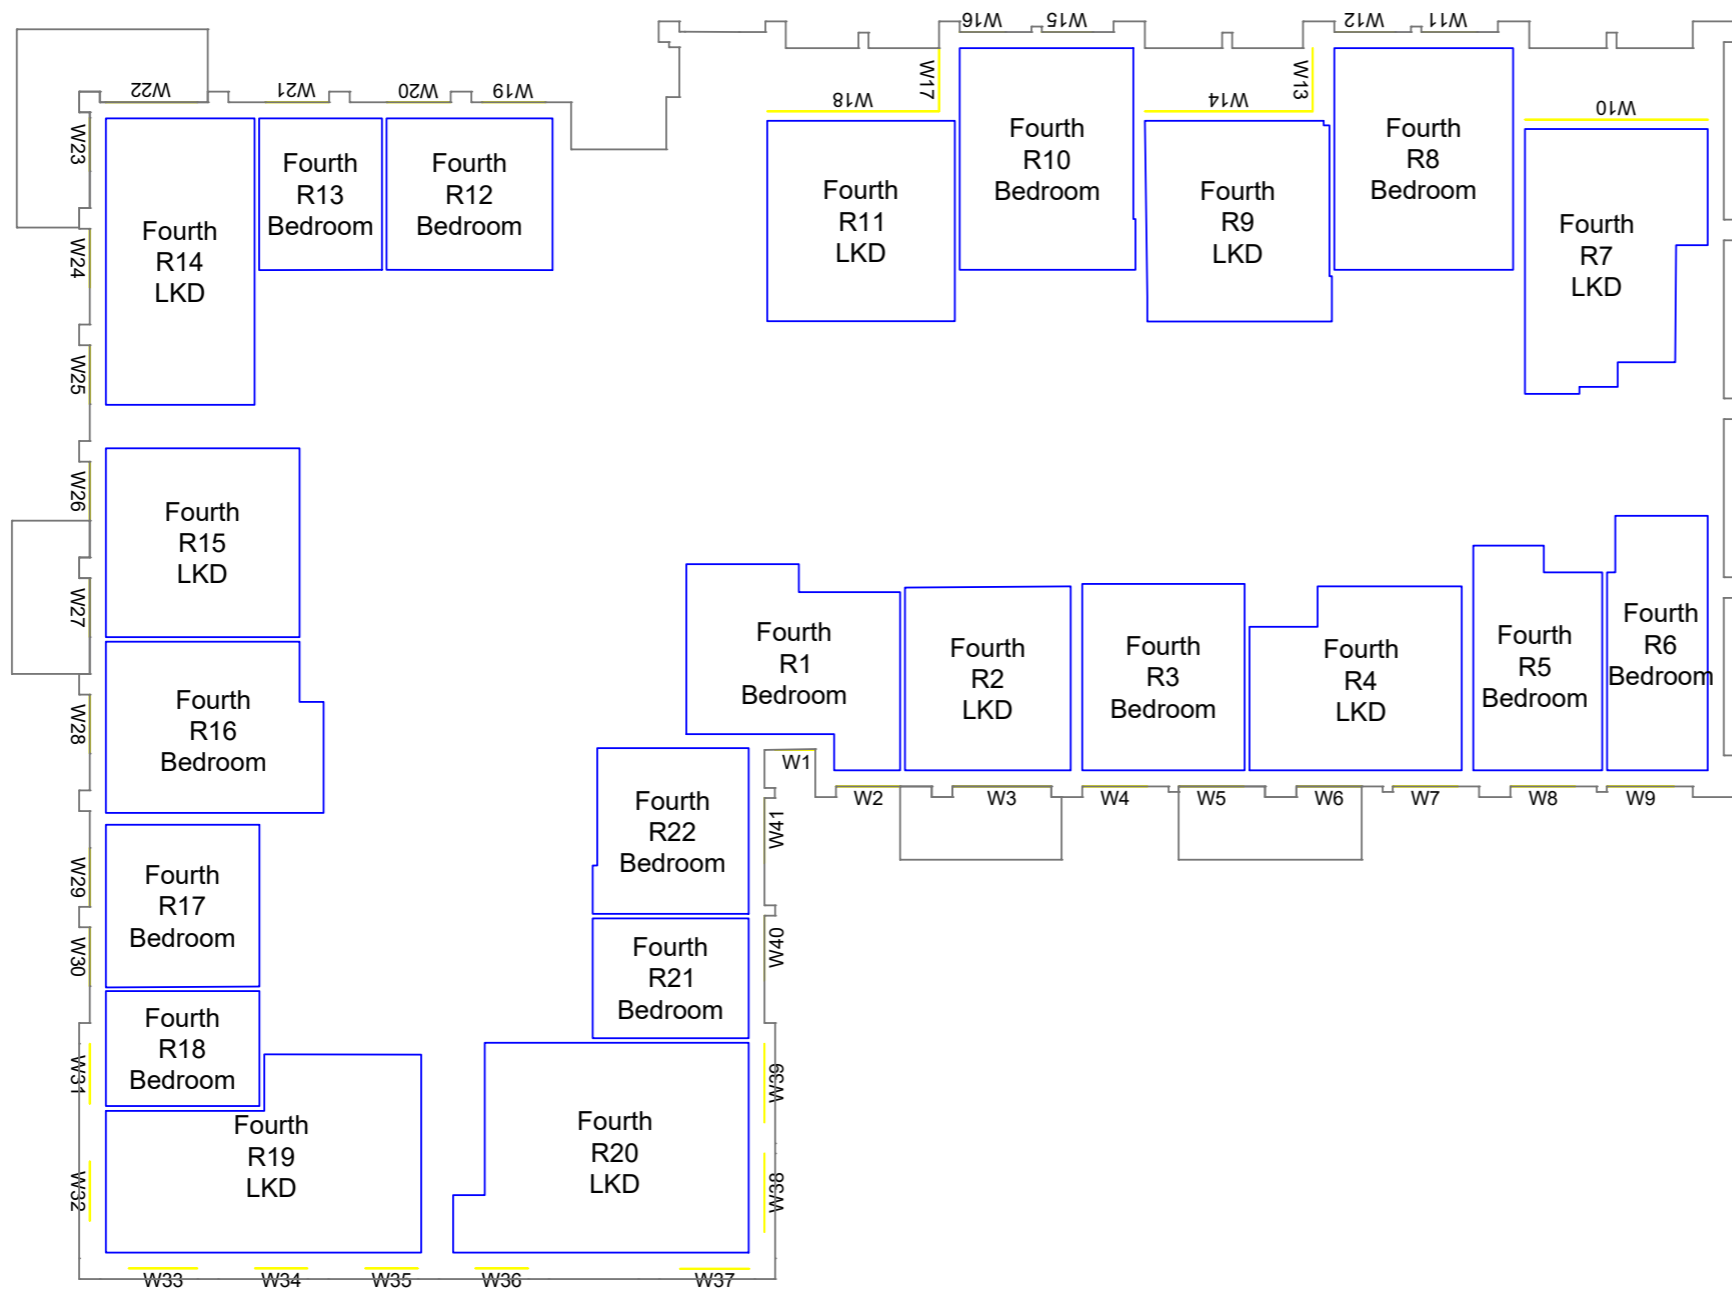

Sources of information

Project Charlton Riverside
London SE7 7RY

Title Block A
Fourth floor

Drawn MC Checked --

Date 28/11/2018 Project 1864

Rel no. 35 Prefix DS01 Page no. CP05