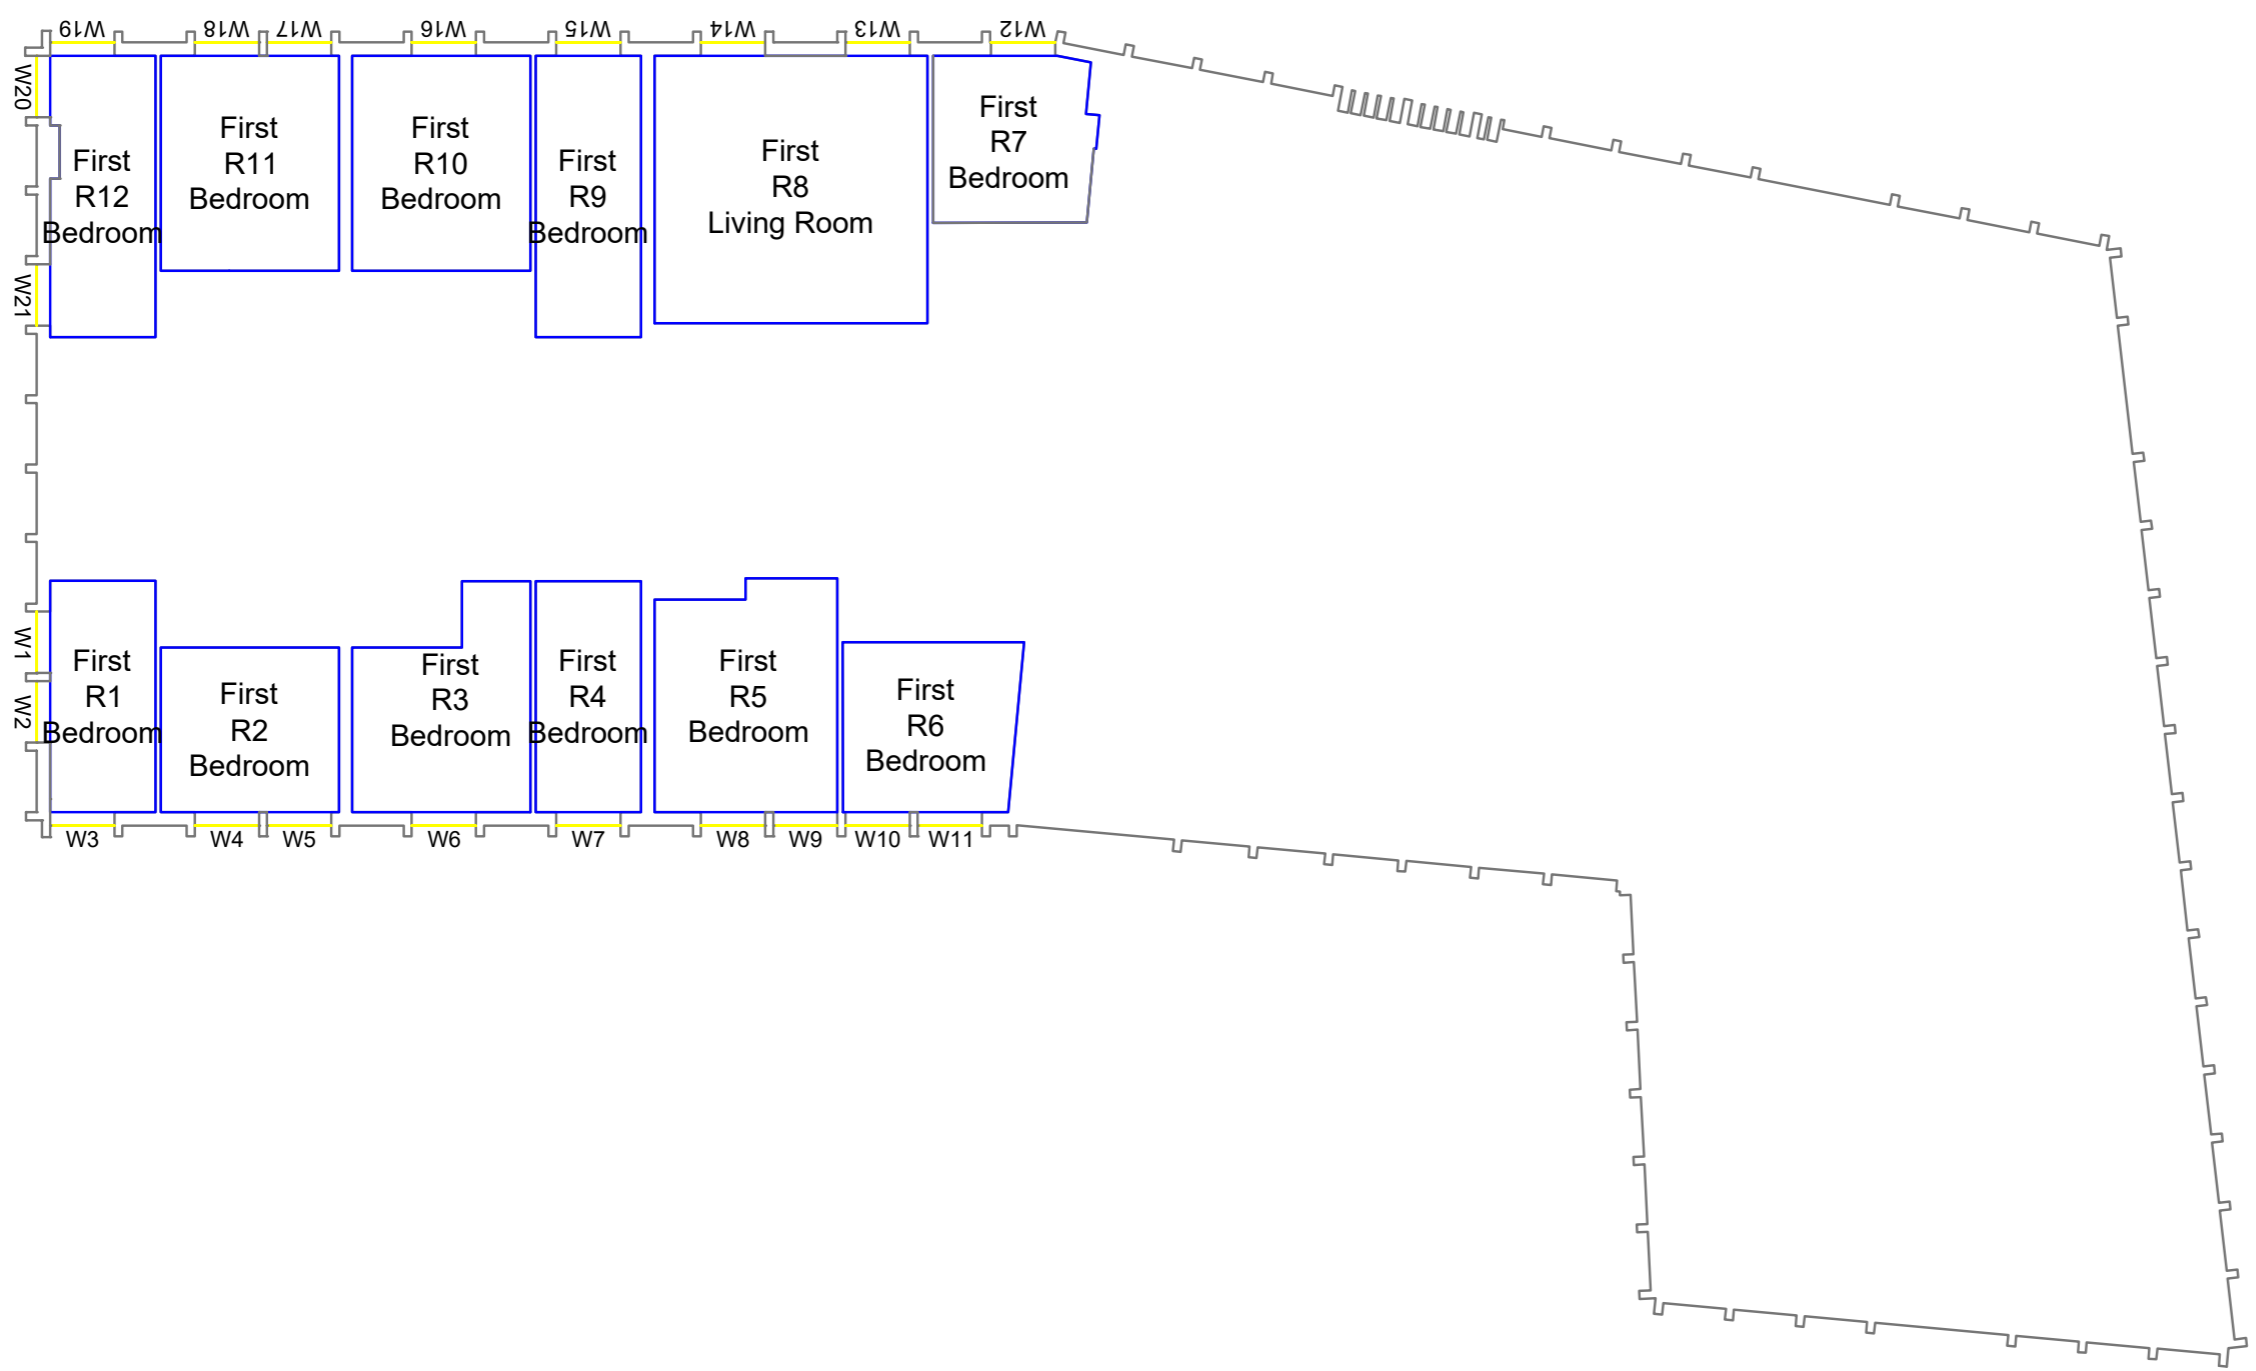

Sources of information

Project Charlton Riverside  
London  
SE7 7RY

Title Block C  
Ground floor

Drawn MC Checked --

Date 28/11/2018 Project 1864

Rel no. 35 Prefix DS01 Page no. CP21

Sources of information