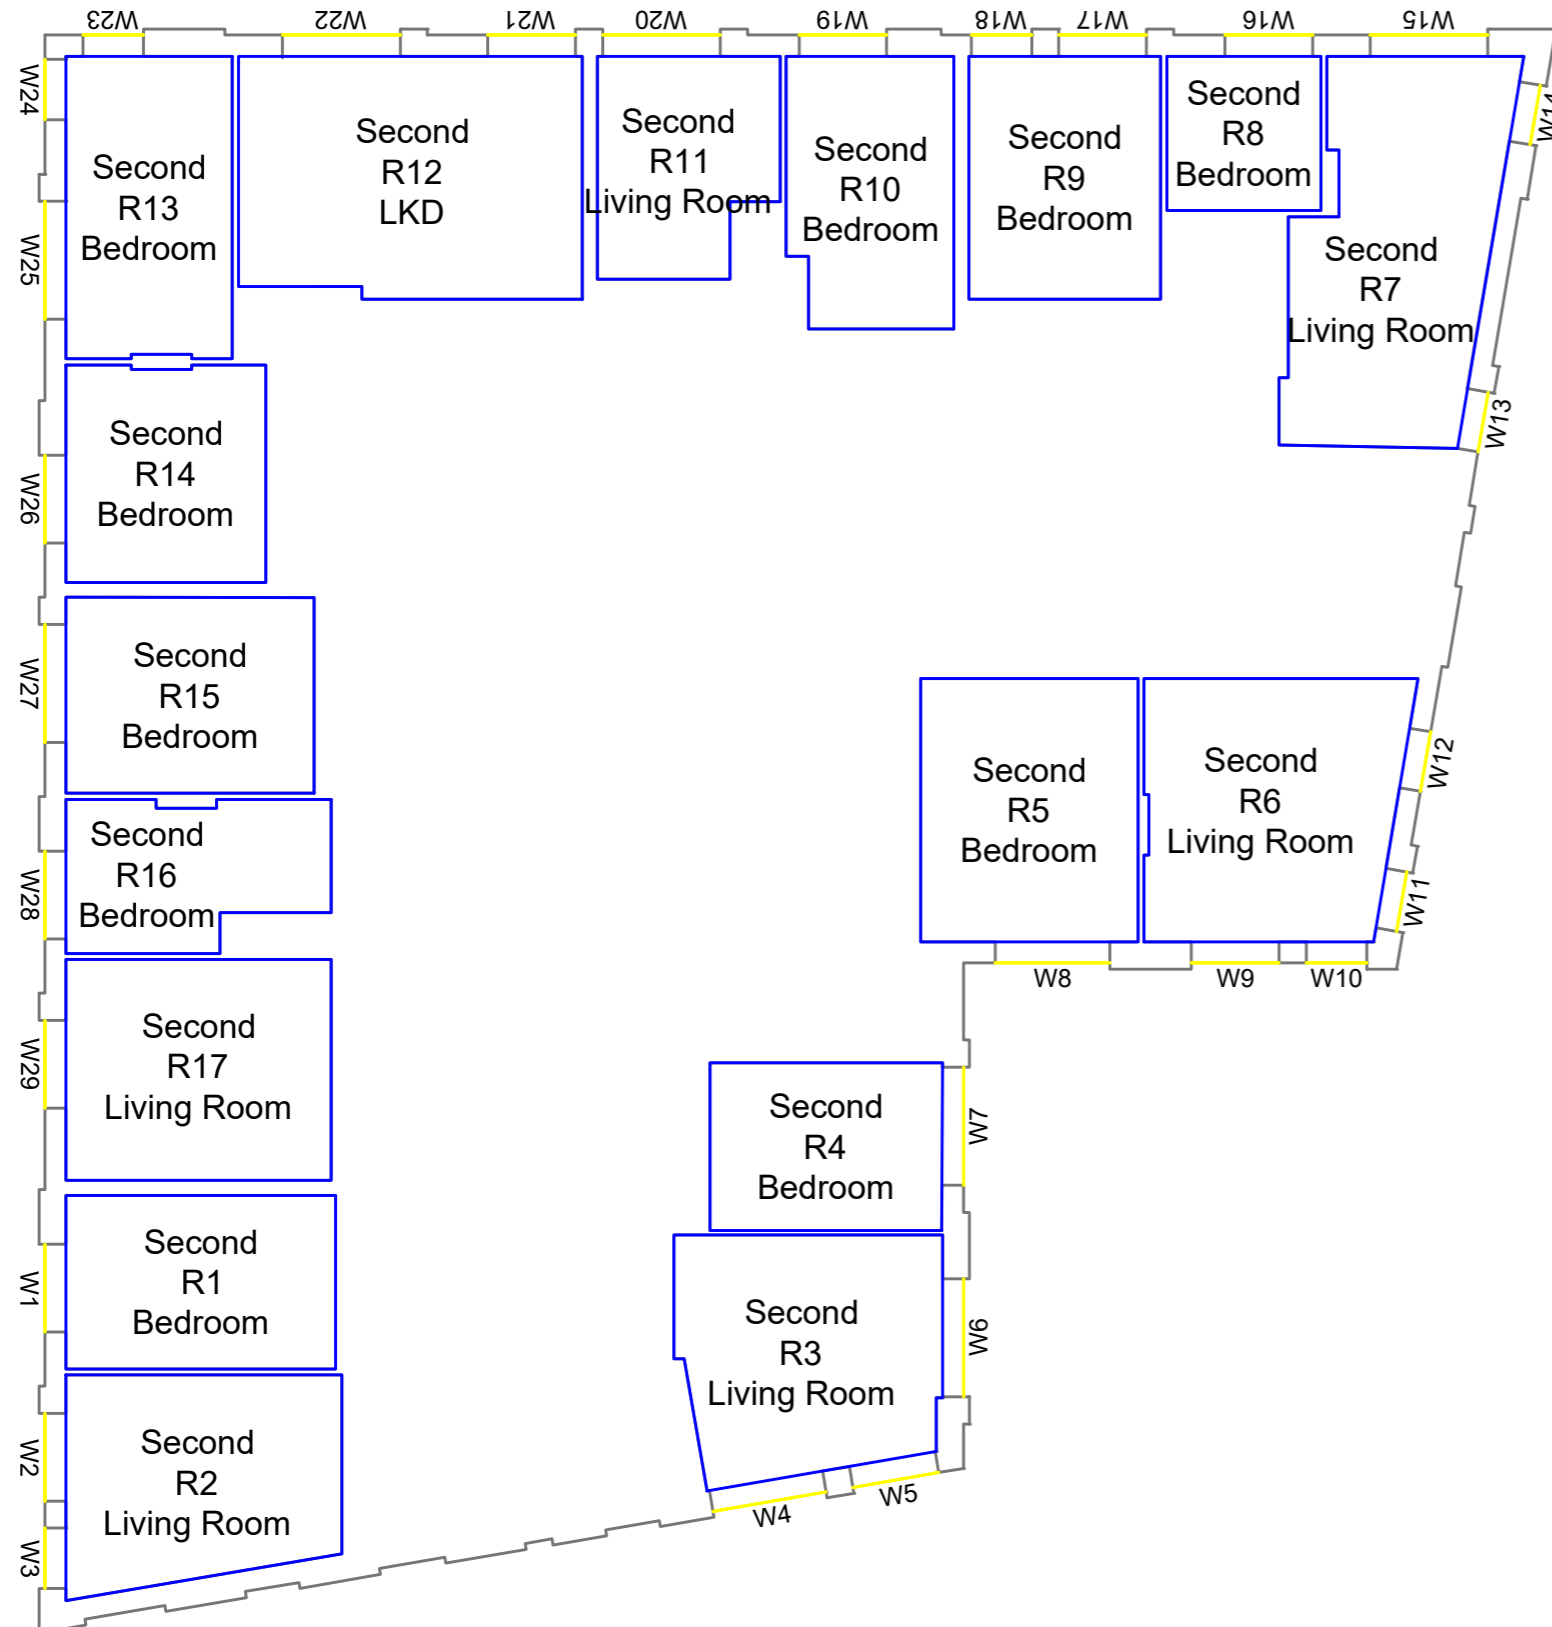

Sources of information

Project Charlton Riverside  
 London  
 SE7 7RY

Title Block J  
 Second floor

Drawn MC Checked --

Date 28/11/2018 Project 1864

Rel no. 35 Prefix DS01 Page no. CP60

Sources of information