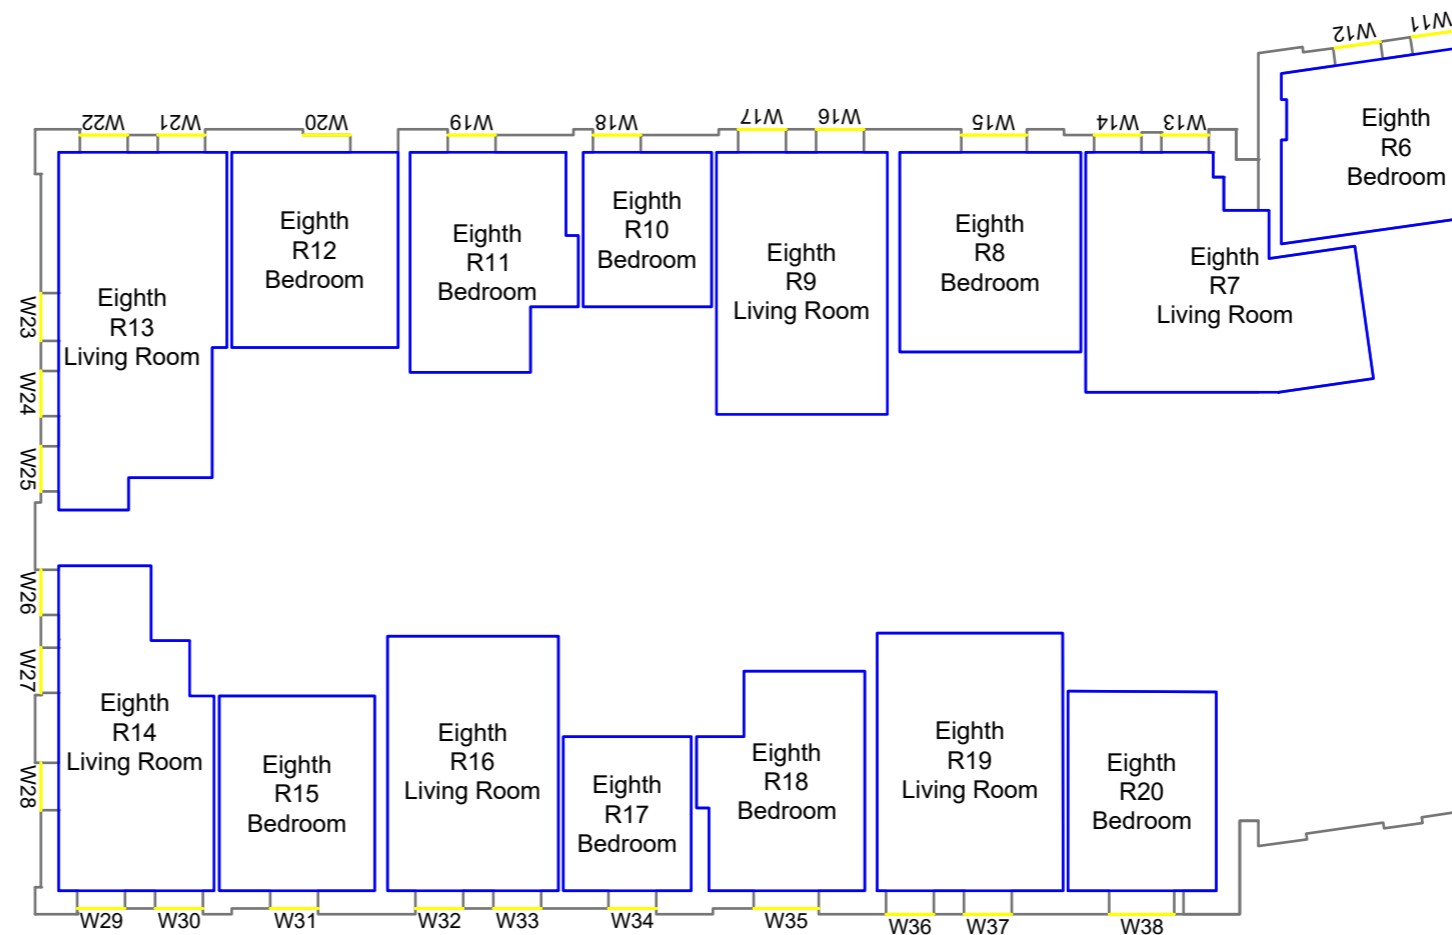

Sources of information

Project Charlton Riverside
London
SE7 7RY

Title Block EF
Eighth floor

Drawn MC Checked --

Date 11/10/2018 Project 1864

Rel no. 34 Prefix DS01 Page no. CP49