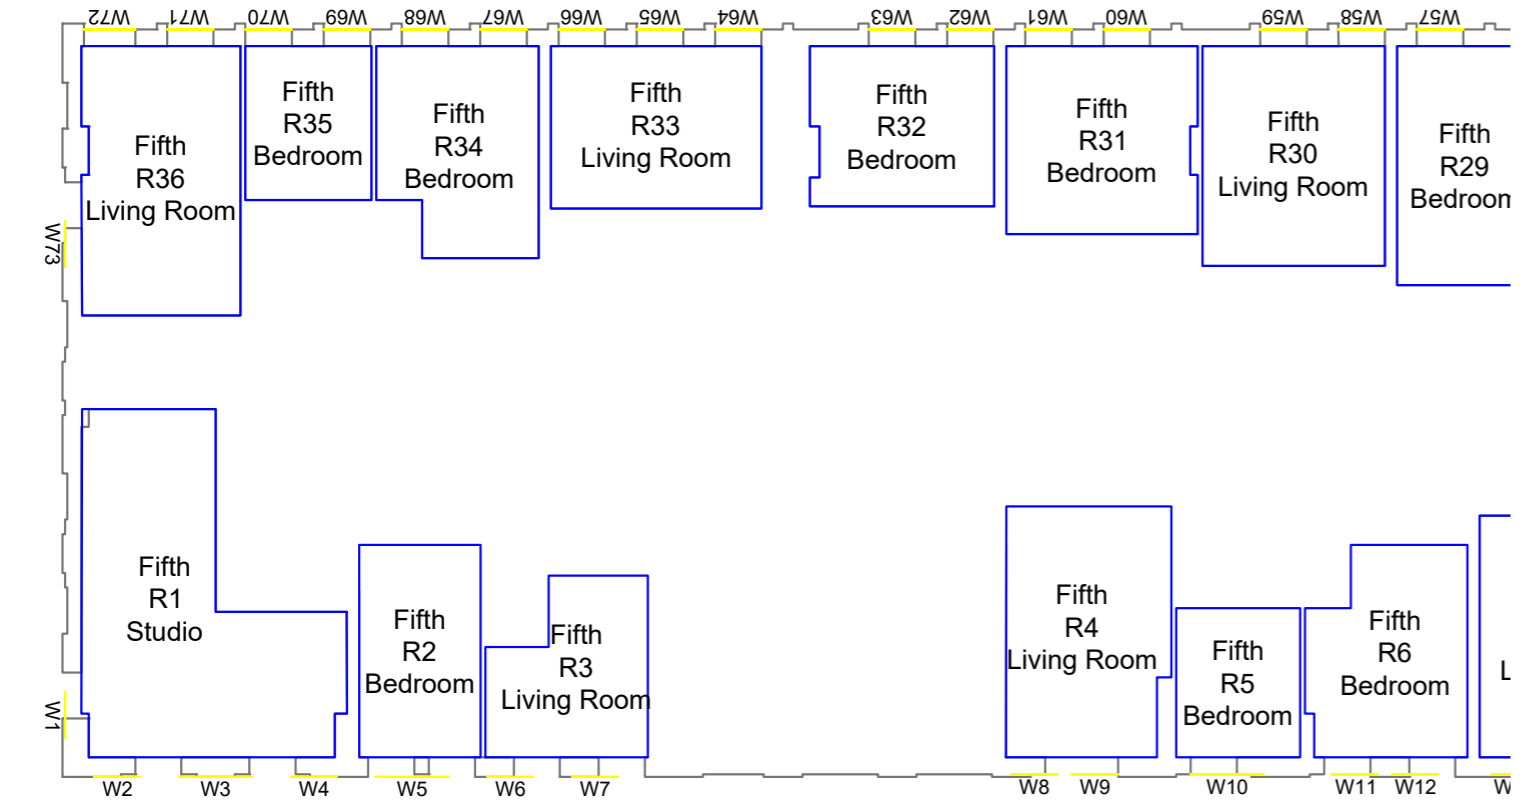

Sources of information

Project Charlton Riverside  
 London  
 SE7 7RY

Title Block KL  
 Fourth floor

Drawn MC Checked --

Date 28/11/2018 Project 1864

Rel no. 35 Prefix DS01 Page no. CP67

Sources of information