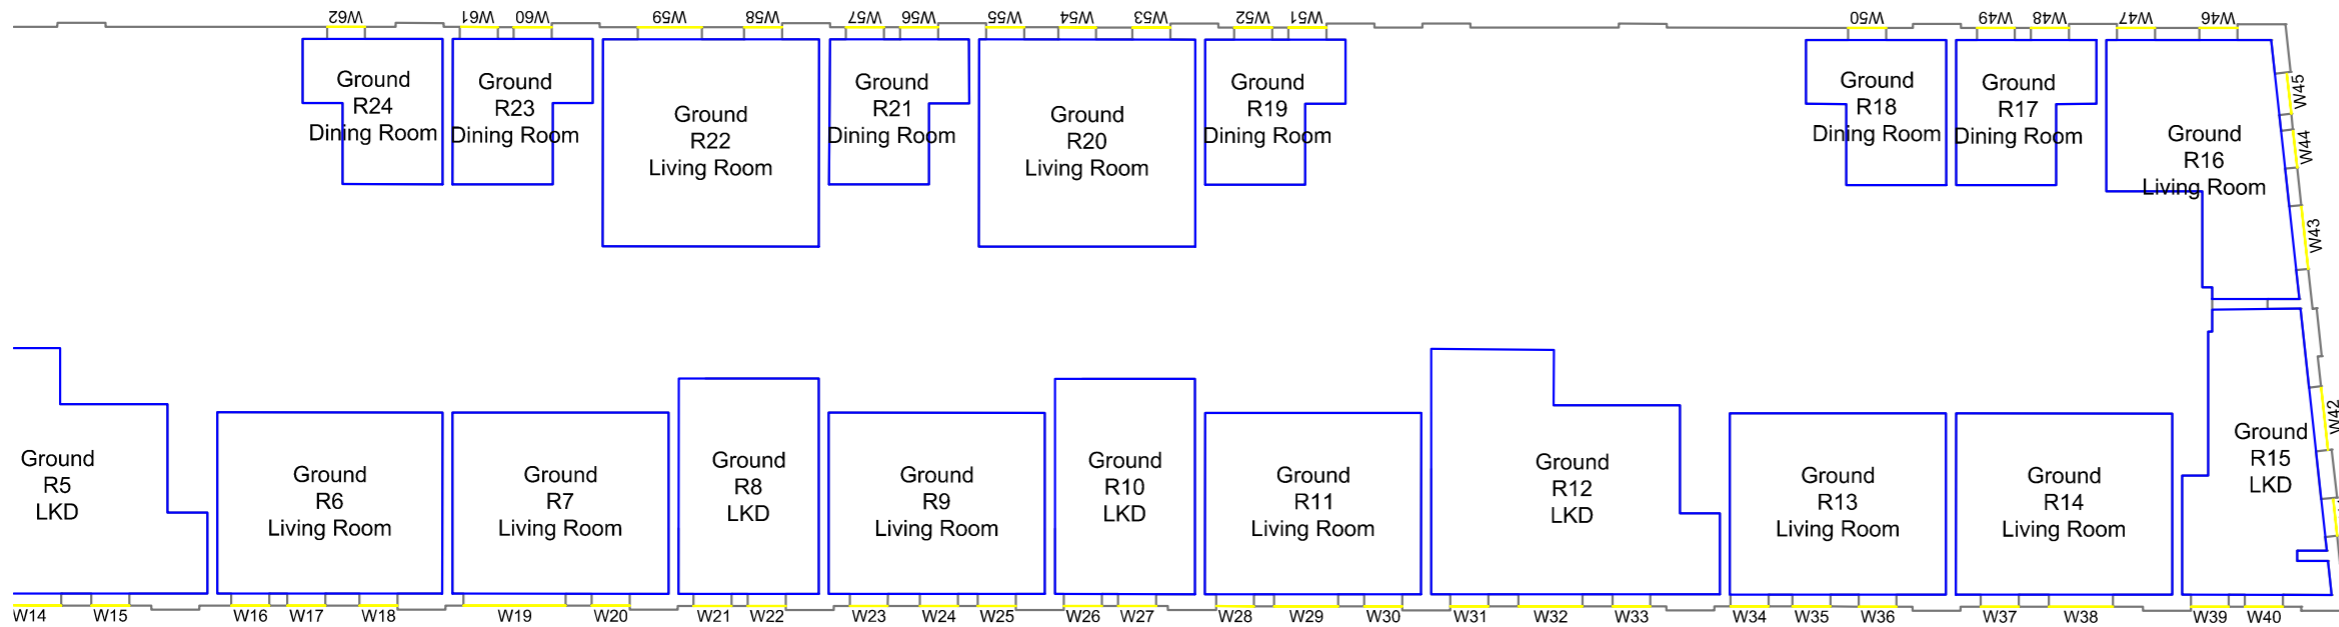

Sources of information

Project Charlton Riverside
London
SE7 7RY

Title Block H
Ground floor

Drawn MC Checked --

Date 28/11/2018 Project 1864

Rel no. 35 Prefix DS01 Page no. CP55