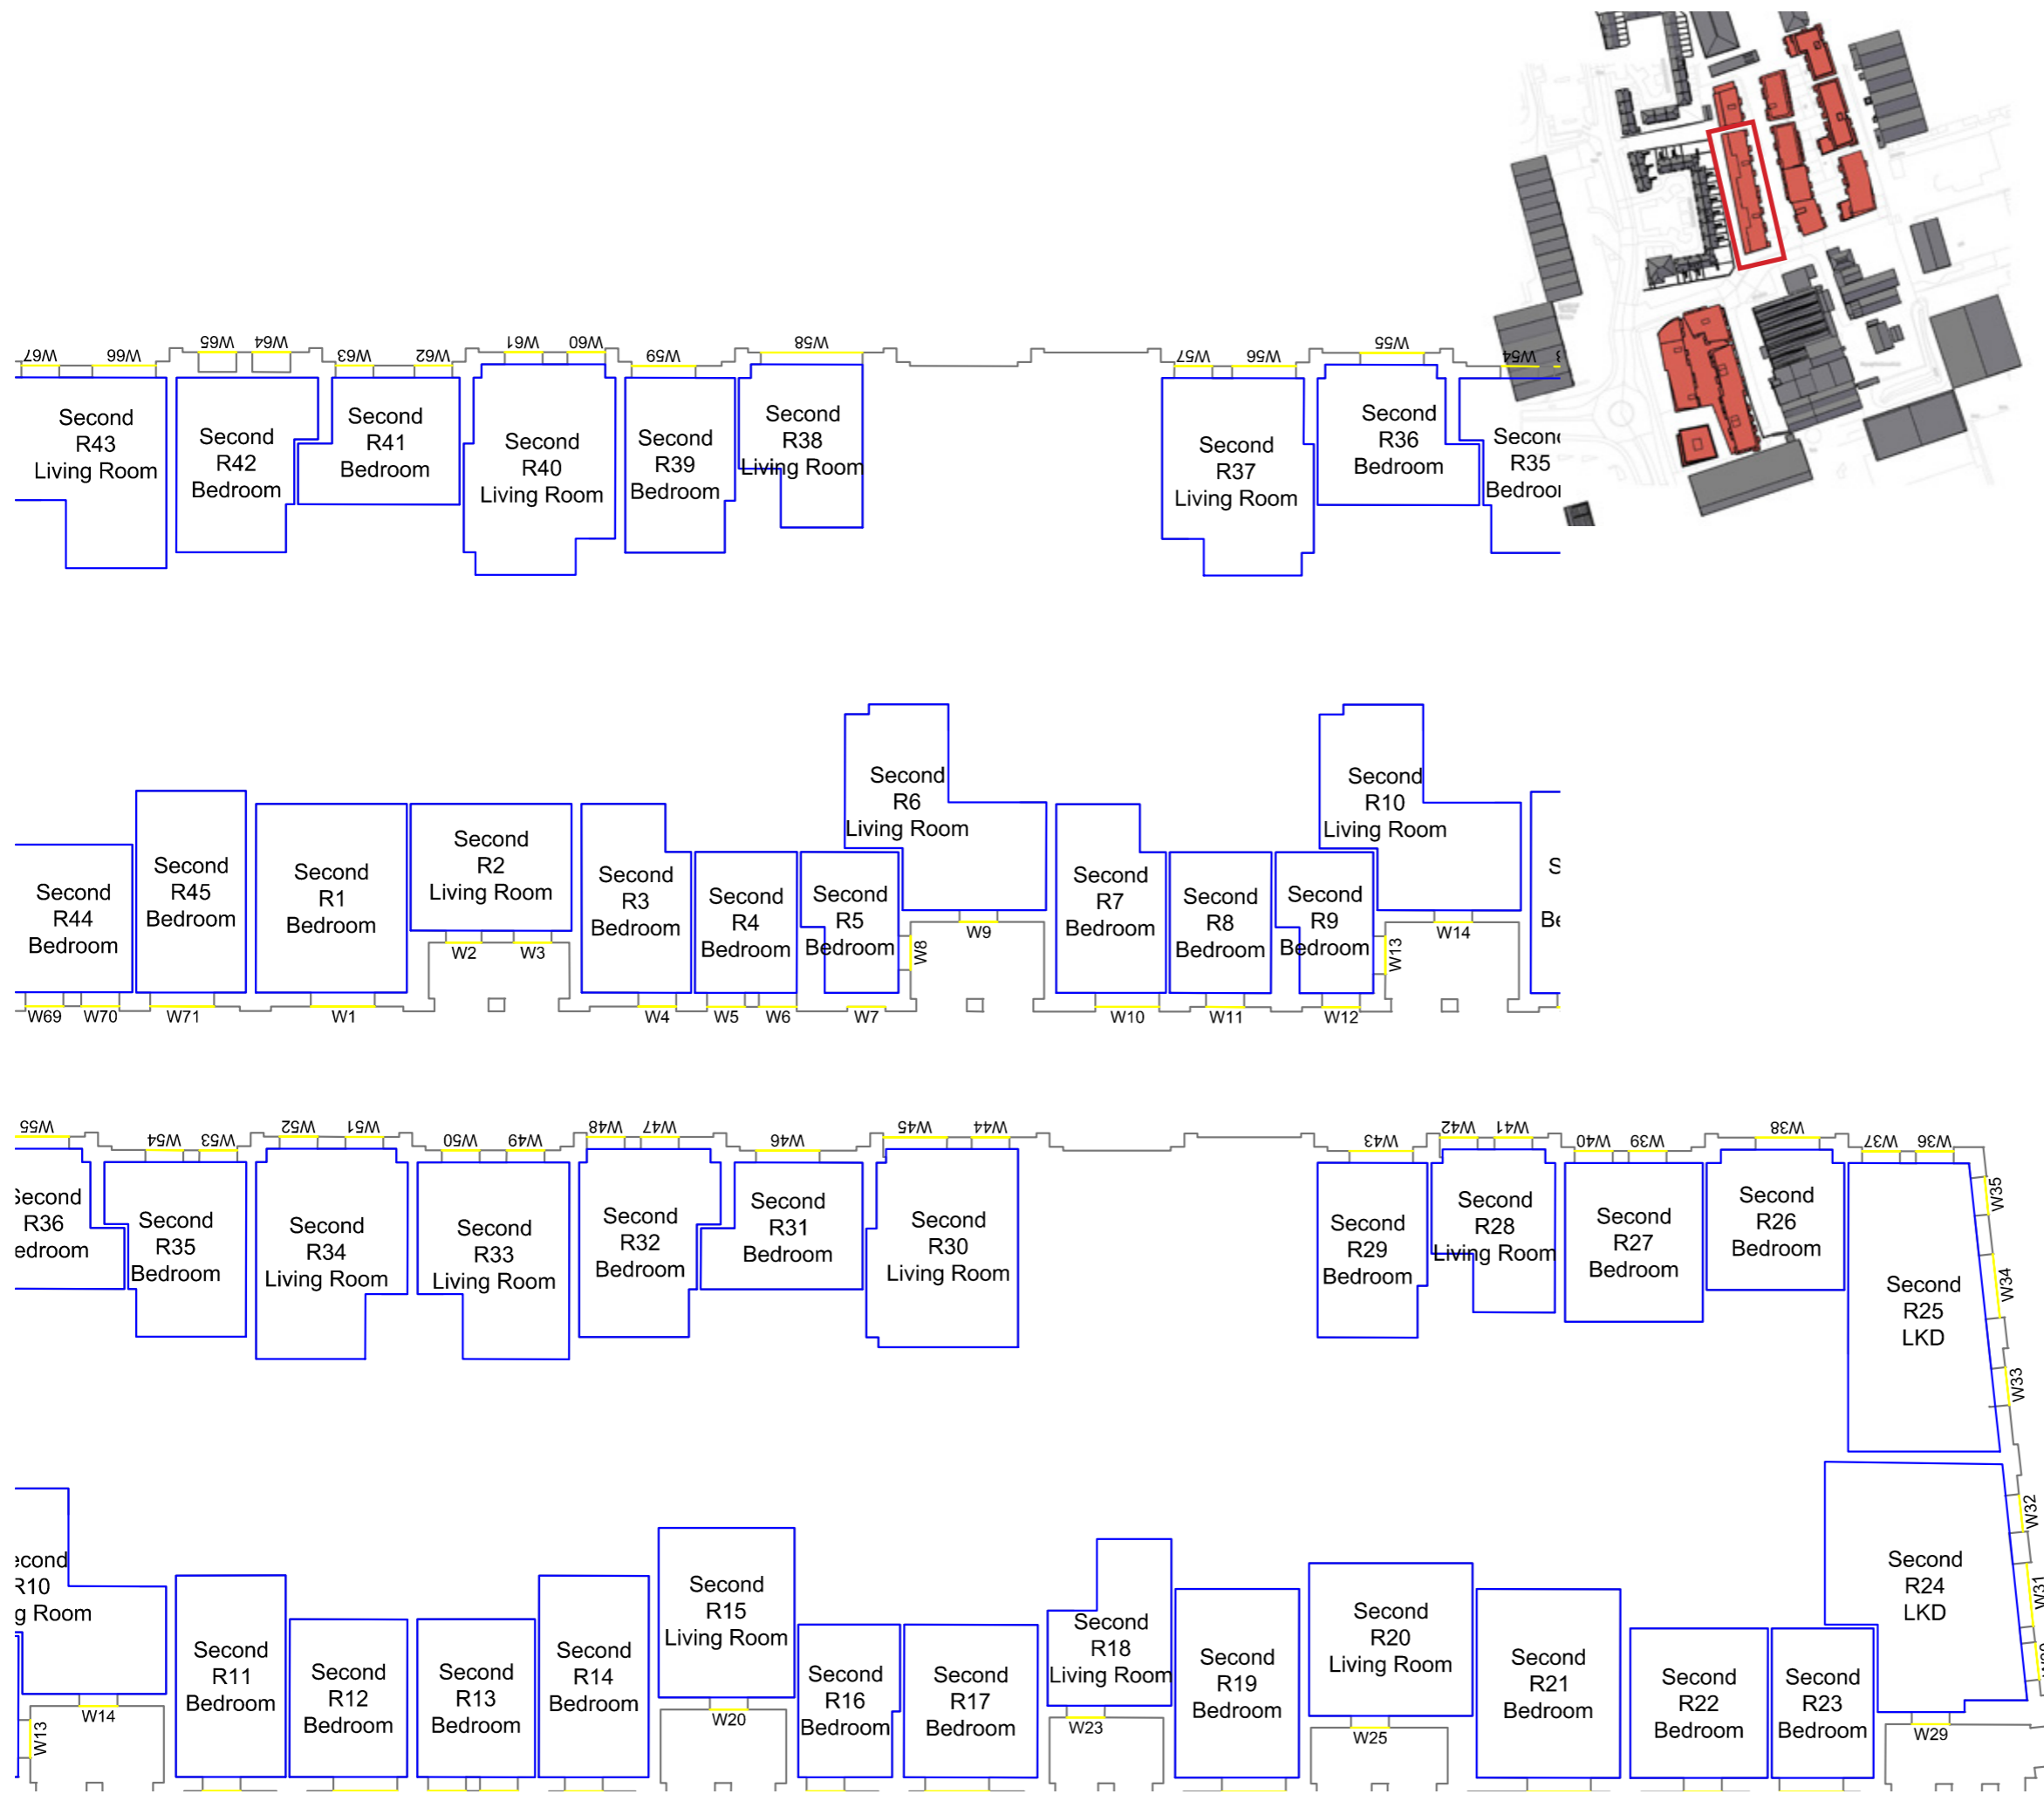

Sources of information

Project Charlton Riverside
London
SE7 7RY

Title Block H
Second floor

Drawn MC Checked --

Date 28/11/2018 Project 1864

Rel no. 35 Prefix DS01 Page no. CP57