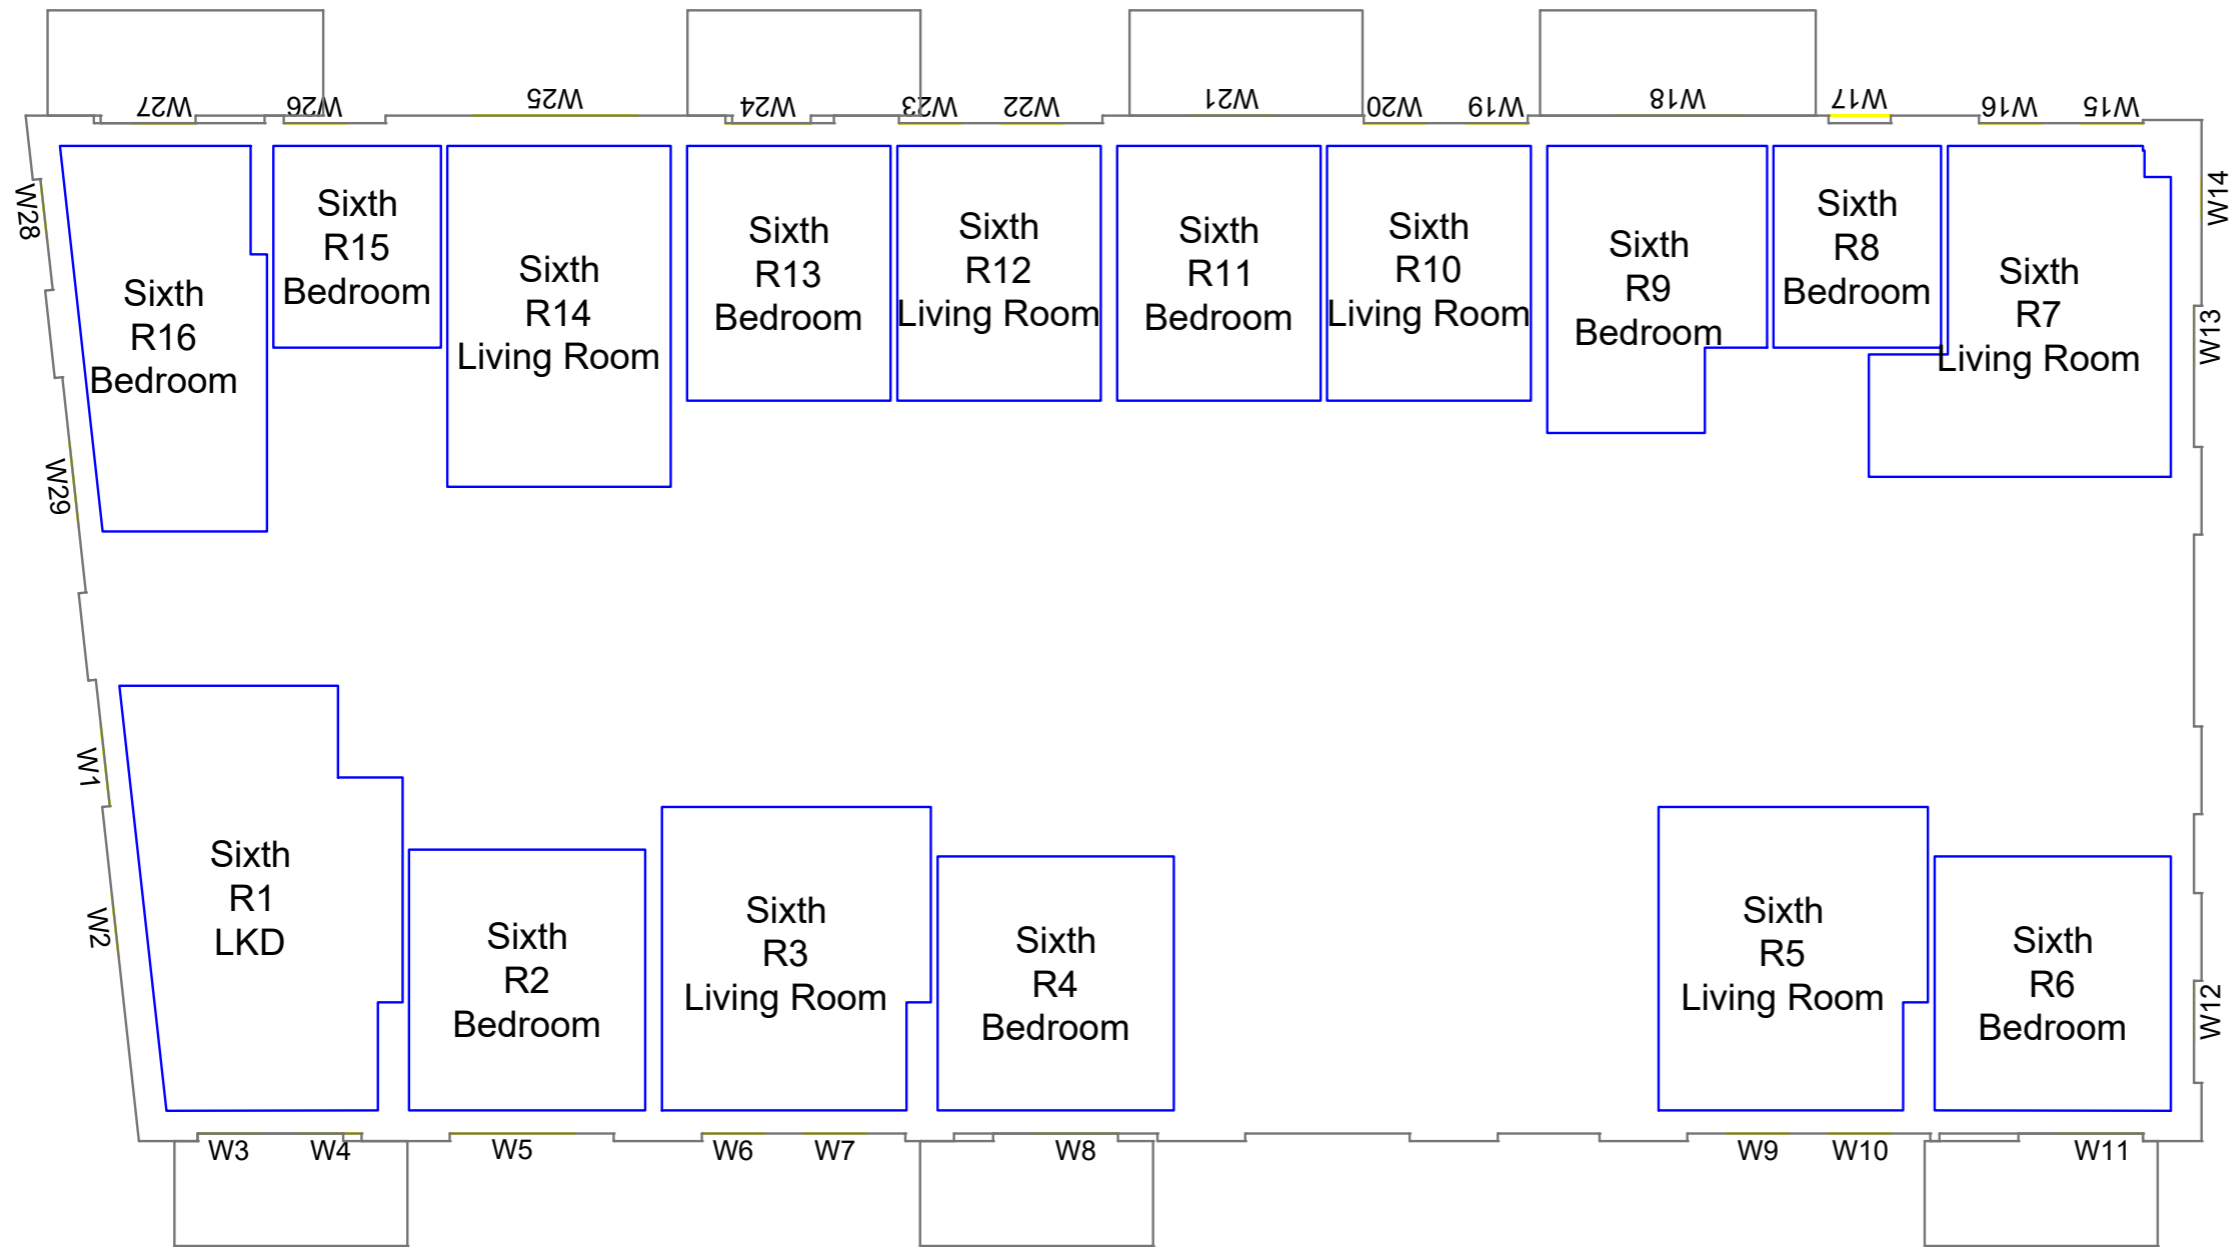

Sources of information

Project Charlton Riverside
London SE7 7RY

Title Block D
Sixth floor

Drawn MC Checked --

Date 28/11/2018 Project 1864

Rel no. 35 Prefix DS01 Page no. CP37