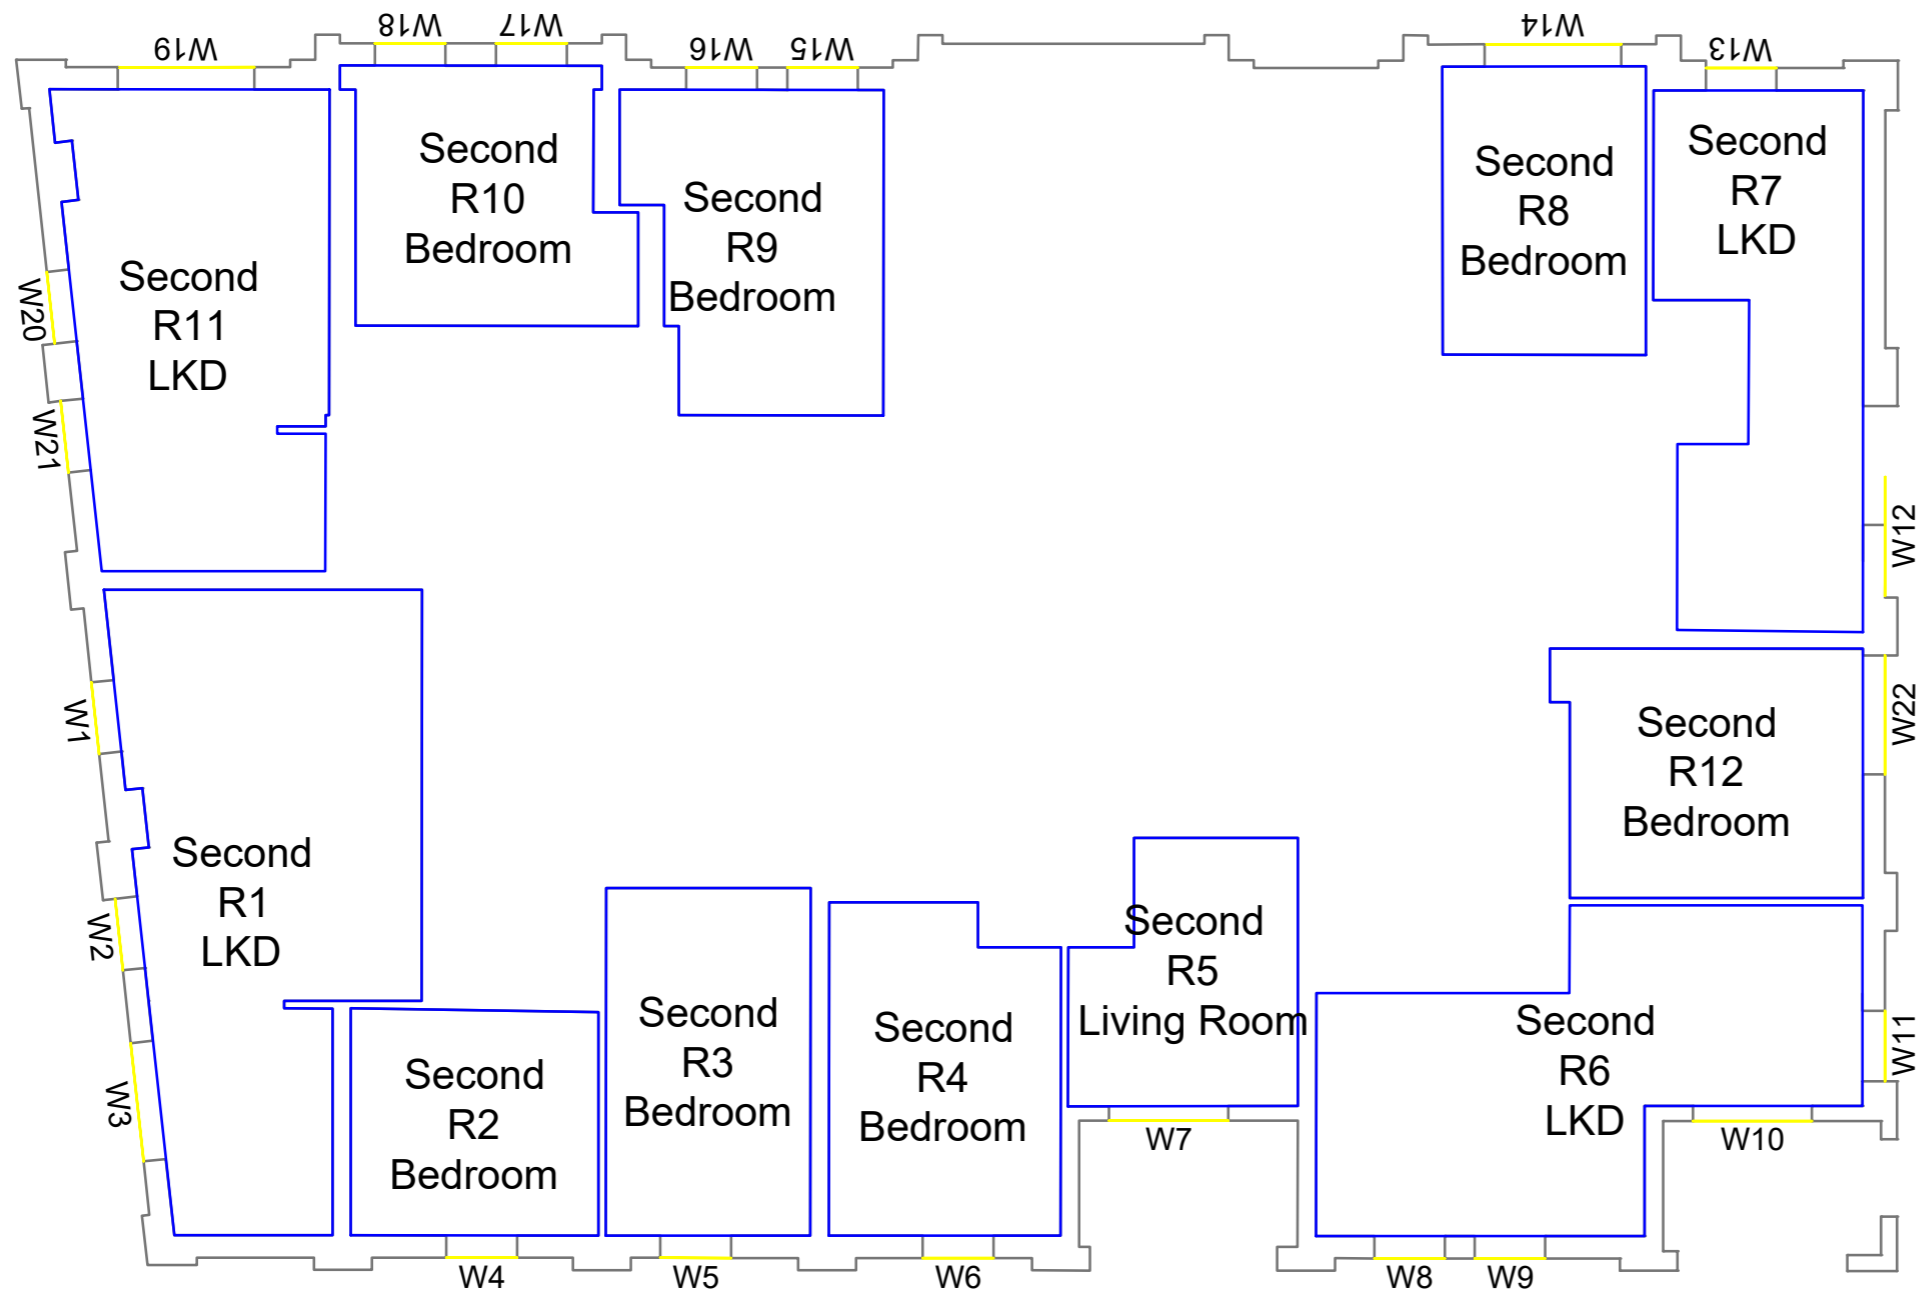

Sources of information

Project Charlton Riverside
London
SE7 7RY

Title Block G
Second floor

Drawn MC Checked --

Date 28/11/2018 Project 1864

Rel no. 35 Prefix DS01 Page no. CP53