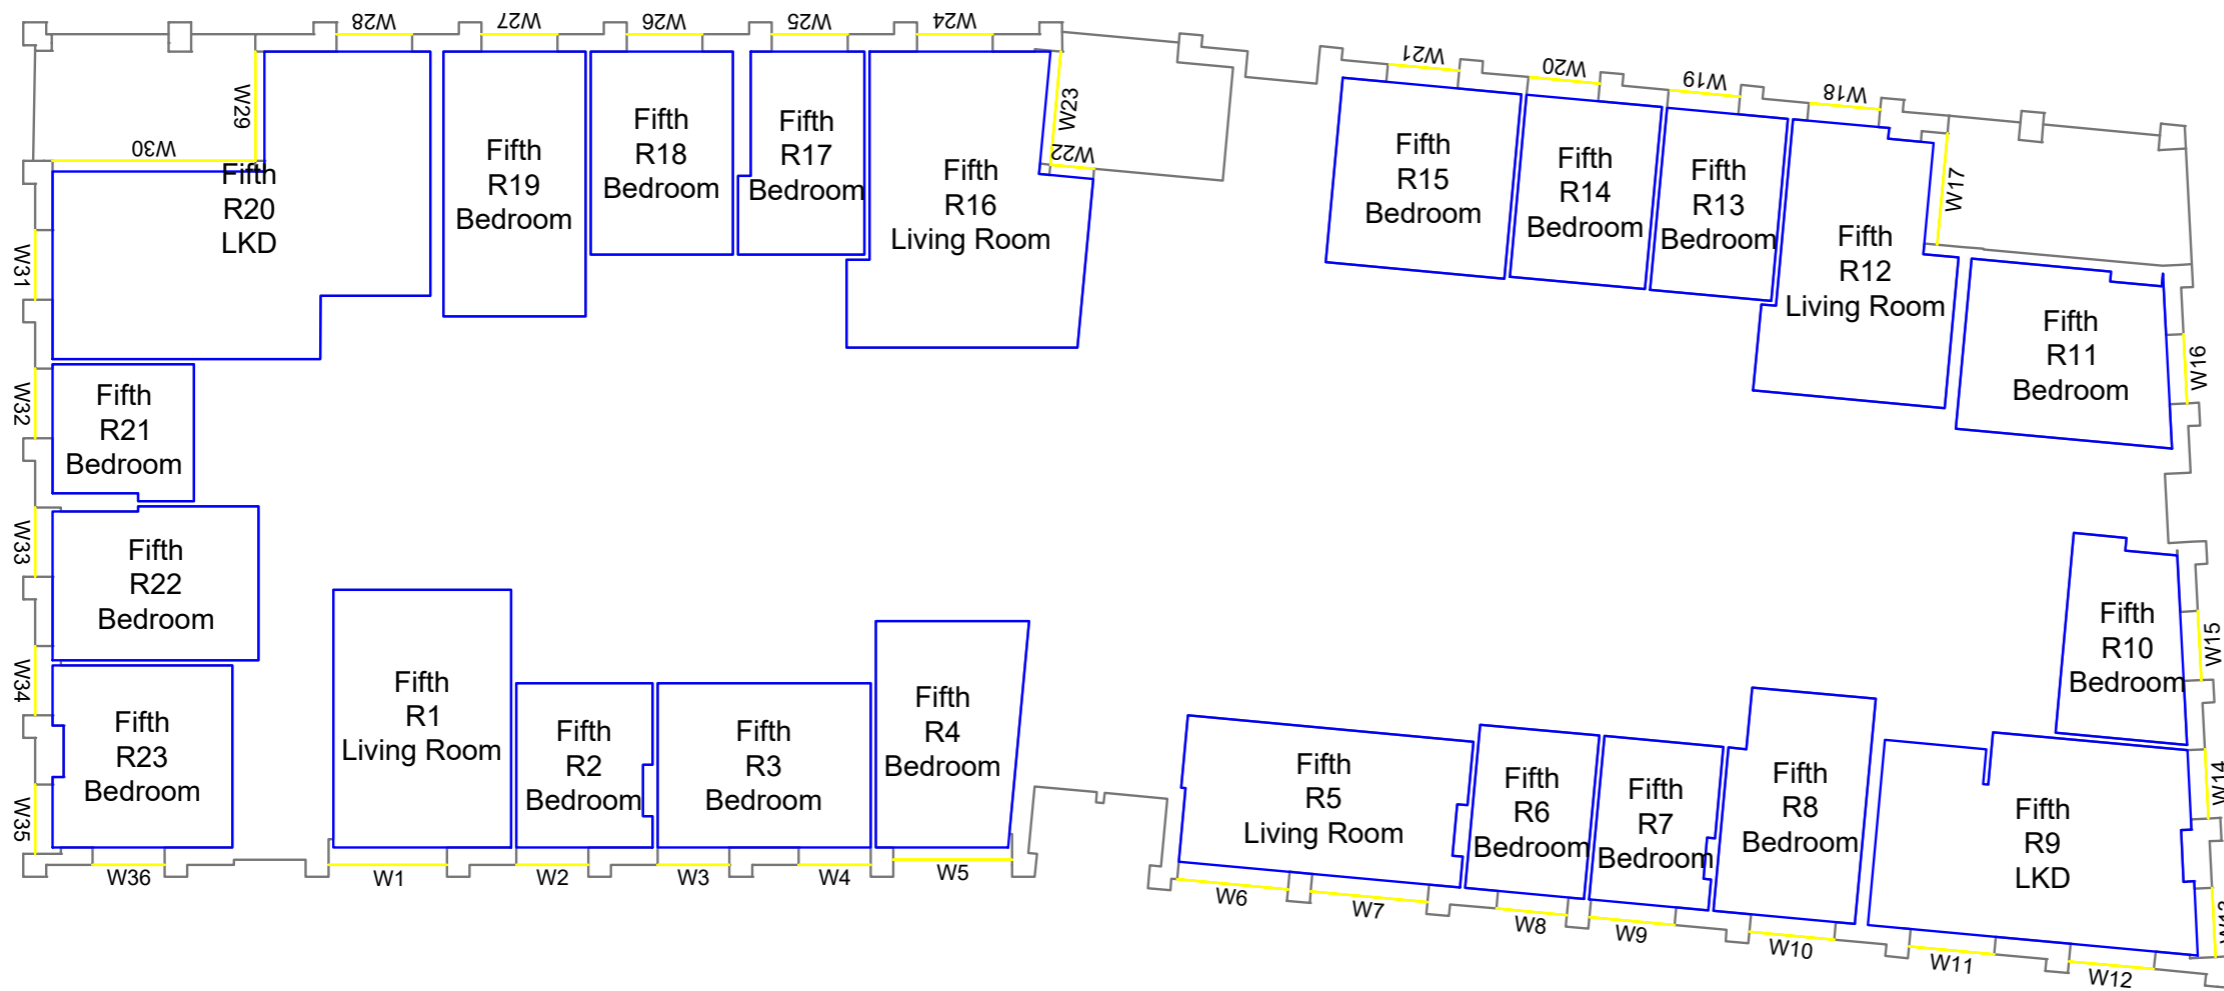

Sources of information

Project Charlton Riverside
London
SE7 7RY

Title Block C
Fifth floor

Drawn MC Checked --

Date 28/11/2018 Project 1864

Rel no. 35 Prefix DS01 Page no. CP26