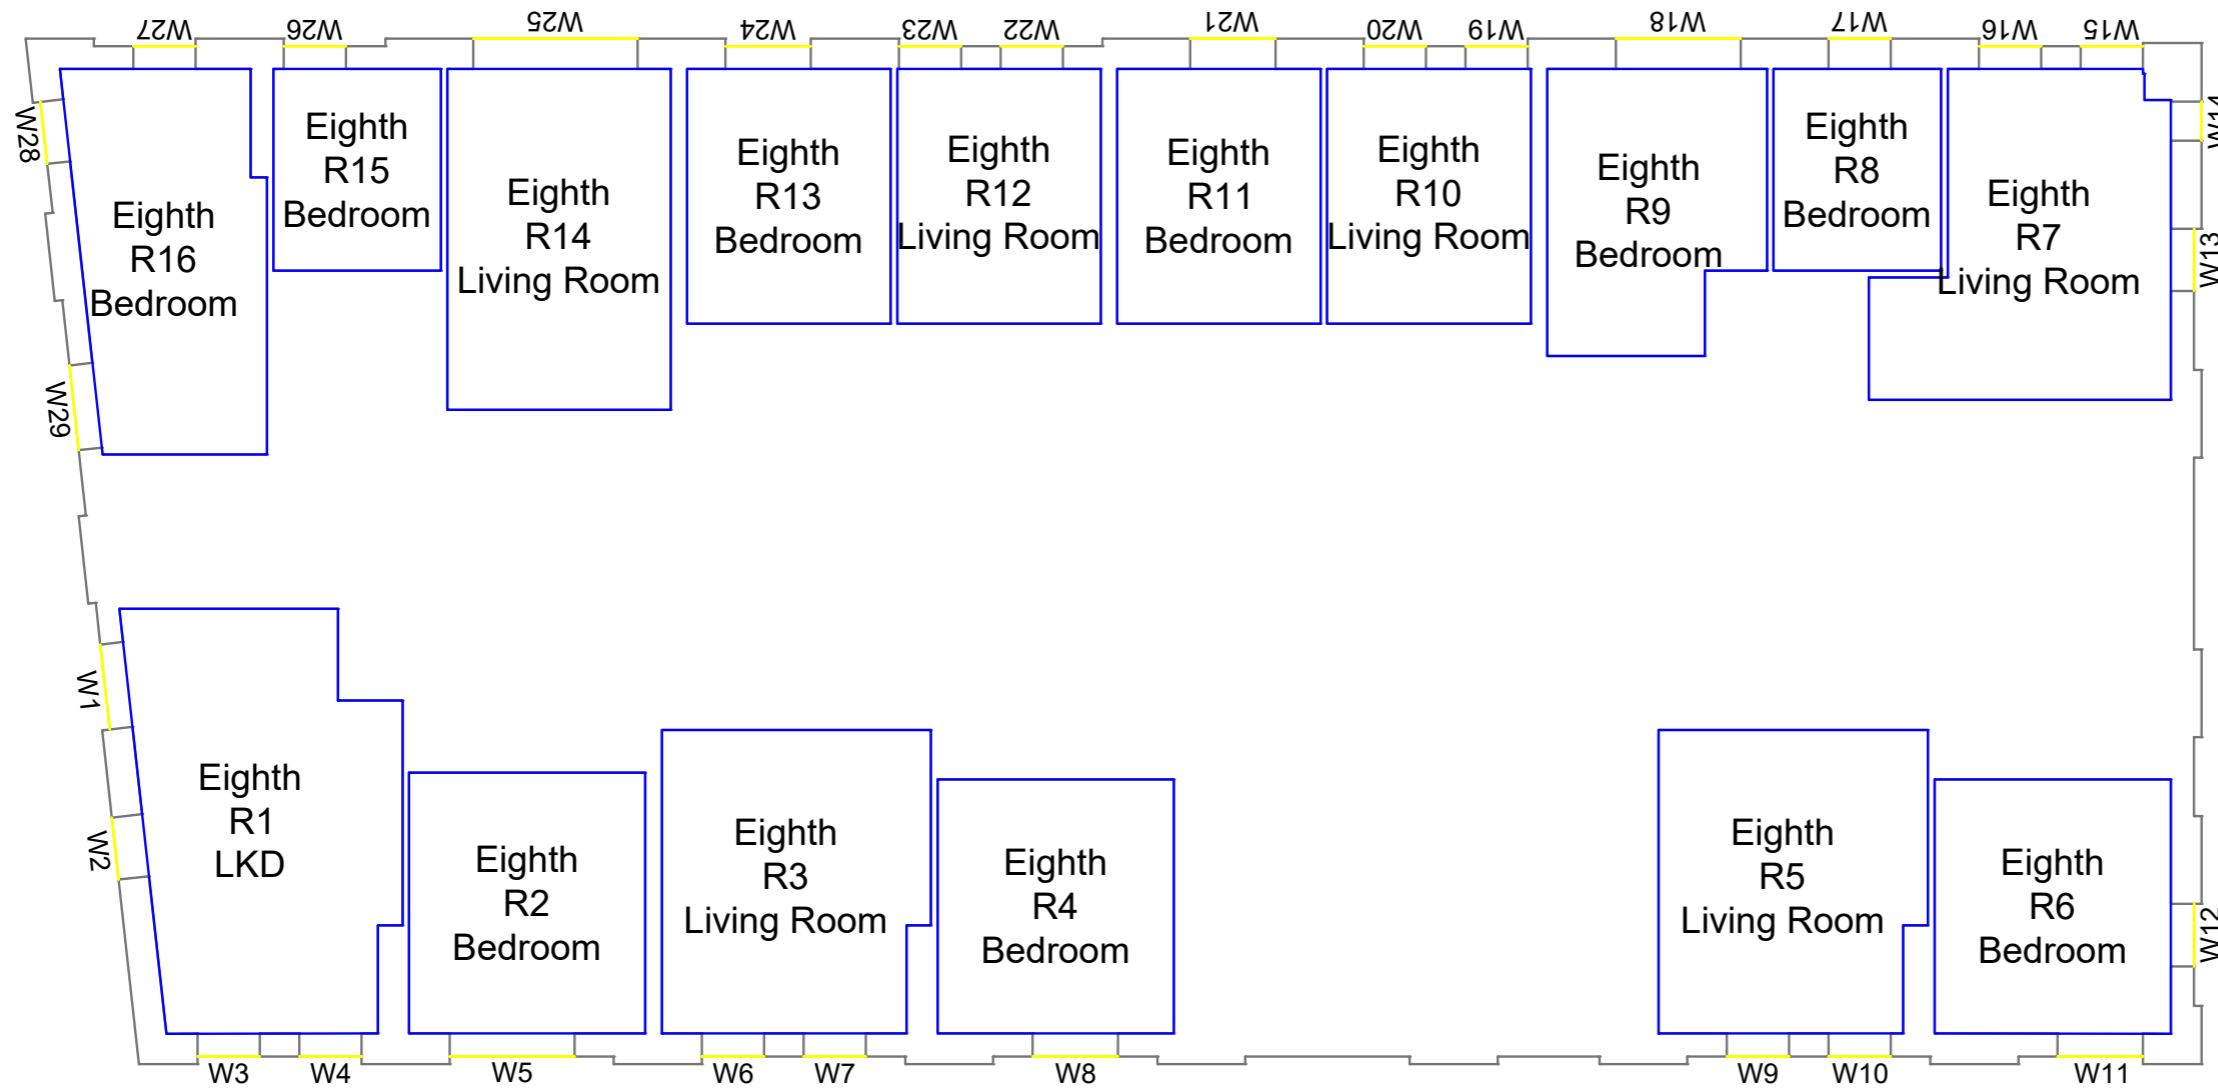

Sources of information

Project Charlton Riverside
London
SE7 7RY

Title Block D
Eighth floor

Drawn MC Checked --

Date 28/11/2018 Project 1864

Rel no. 35 Prefix DS01 Page no. CP39