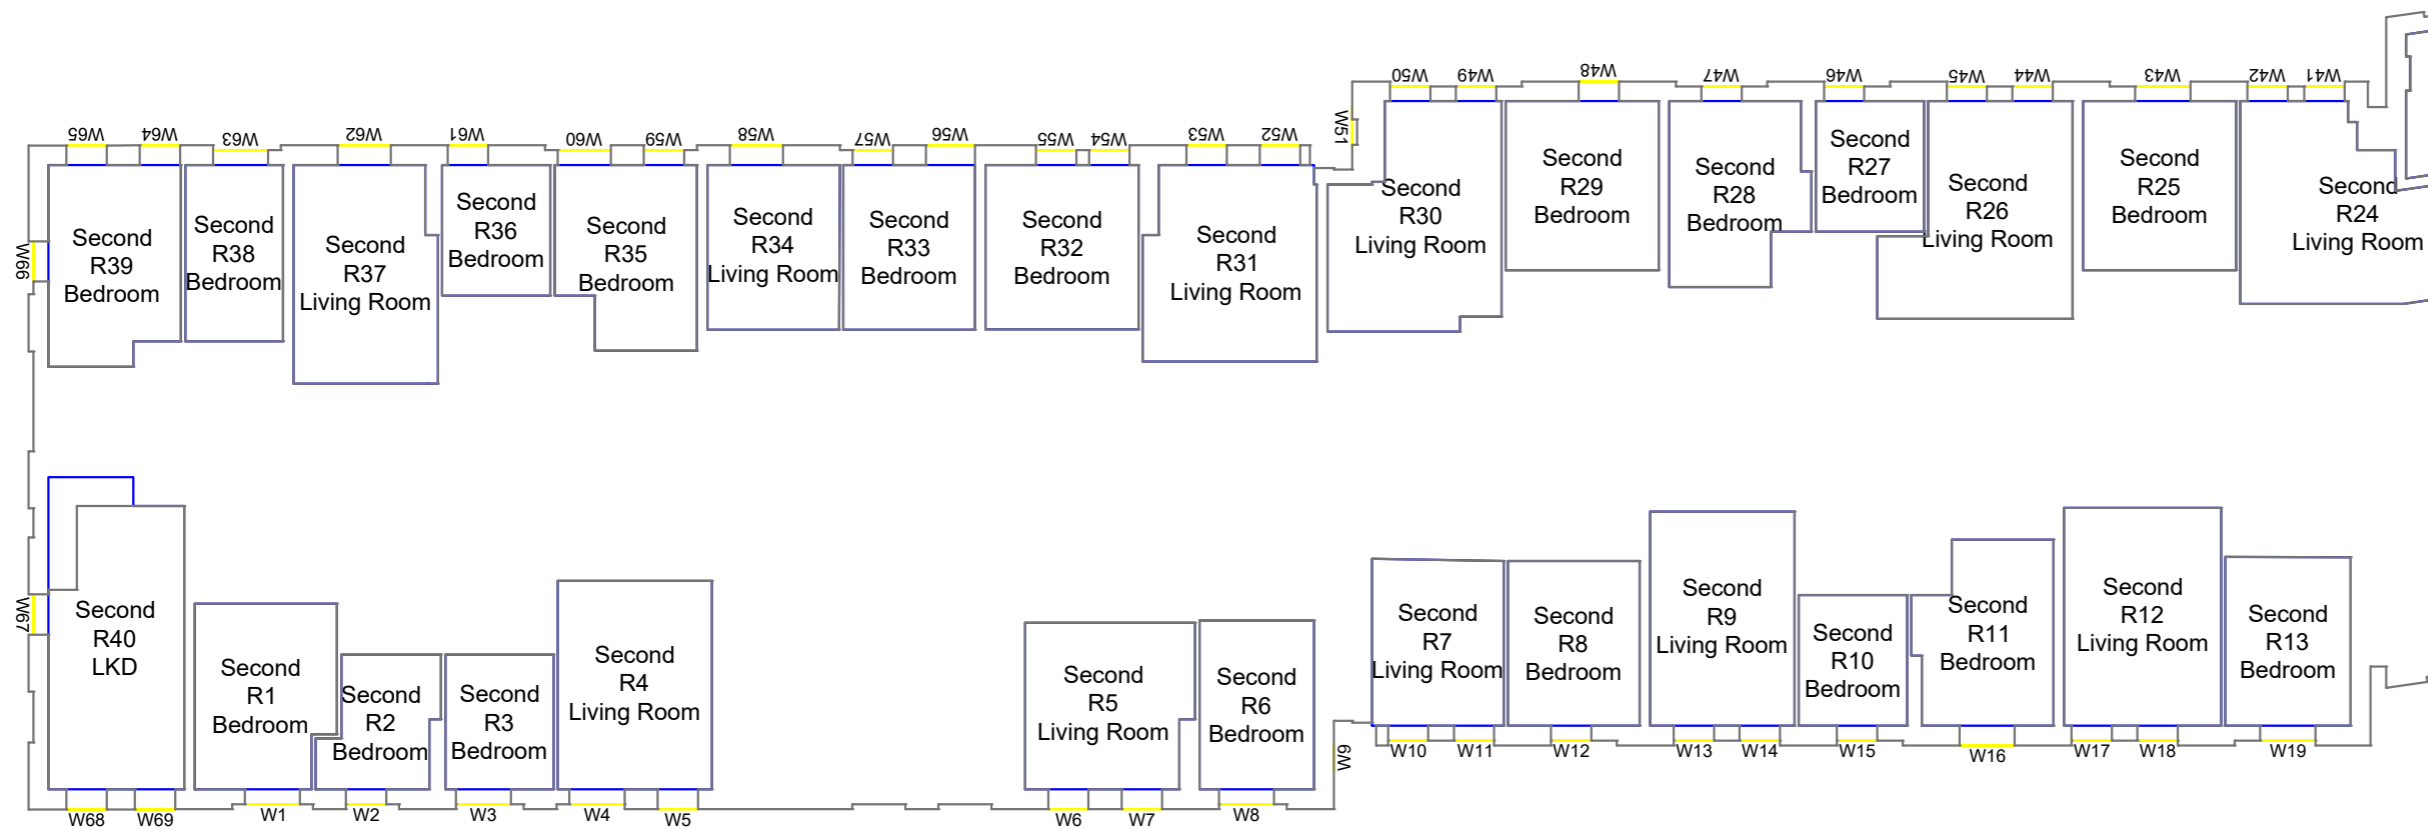

Sources of information

Project Charlton Riverside
London
SE7 7RY

Title Block EF
Second floor

Drawn MC Checked --

Date 11/10/2018 Project 1864

Rel no. 34 Prefix DS01 Page no. CP43