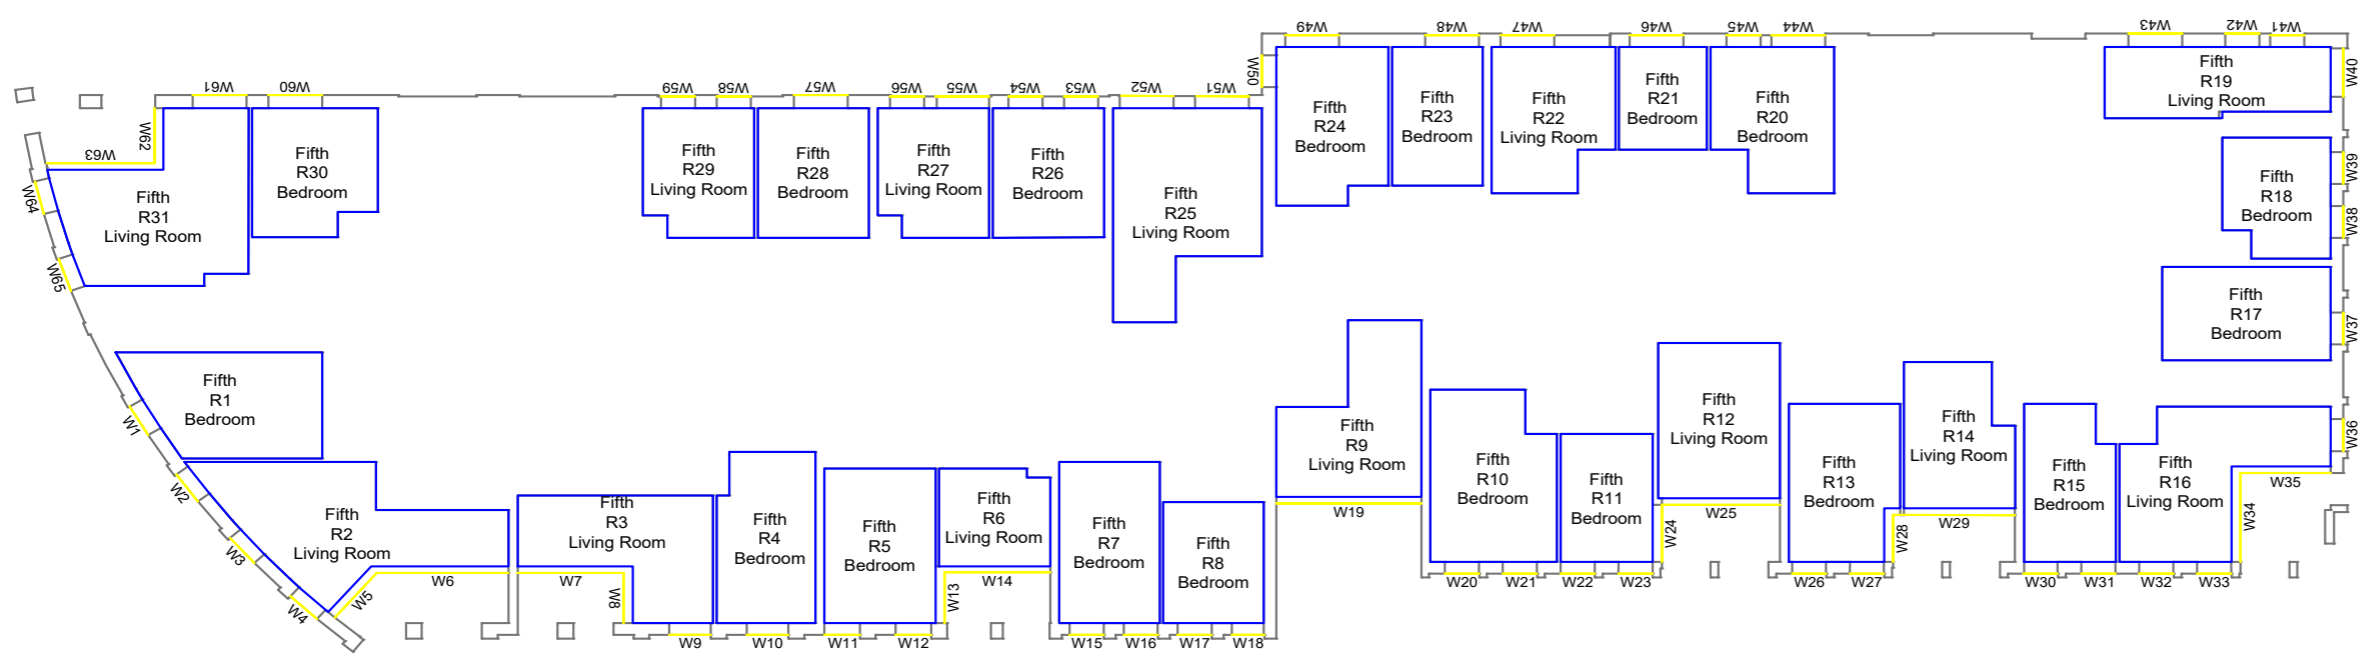

Sources of information

Project Charlton Riverside  
 London  
 SE7 7RY

Title Block MN  
 Fourth floor

Drawn	MC	Checked	--
Date	28/11/2018	Project	1864
Rel no.	35	Prefix	DS01
		Page no.	CP75

Sources of information