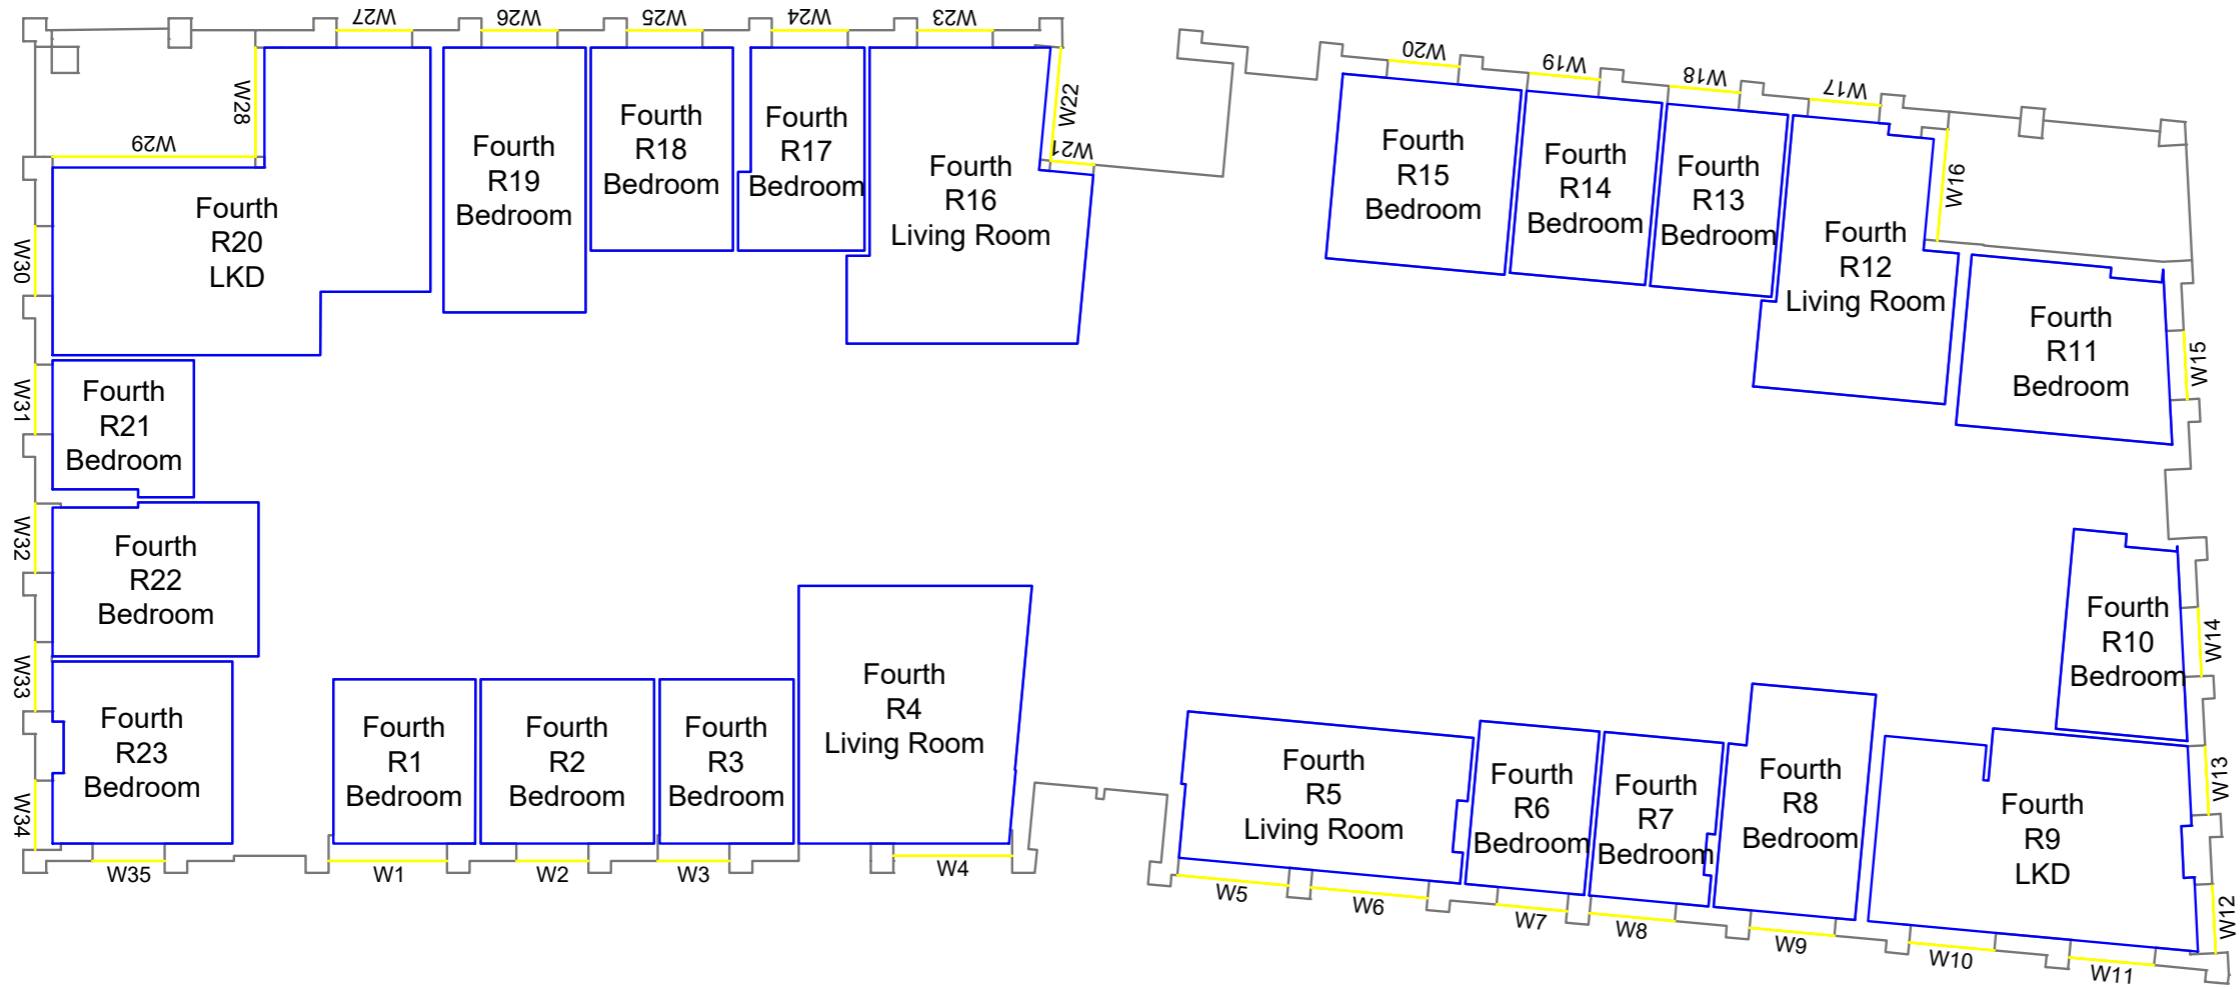

Sources of information

Project Charlton Riverside
London
SE7 7RY

Title Block C
Fourth floor

Drawn MC Checked --

Date 28/11/2018 Project 1864

Rel no. 35 Prefix DS01 Page no. CP25