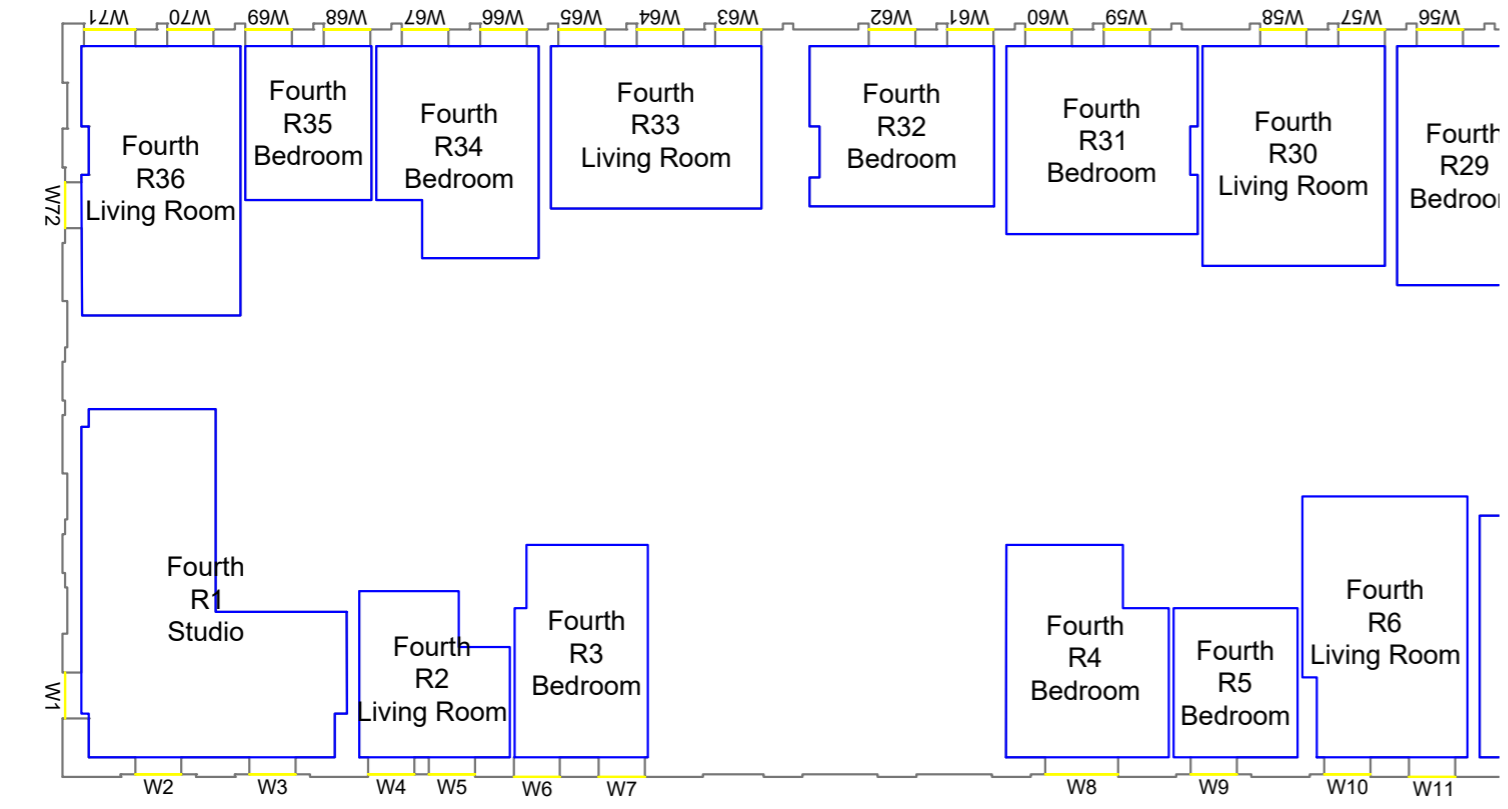

Sources of information

Project Charlton Riverside  
 London  
 SE7 7RY

Title Block KL  
 Fourth floor

Drawn MC Checked --

Date 28/11/2018 Project 1864

Rel no. 35 Prefix DS01 Page no. CP67

Sources of information