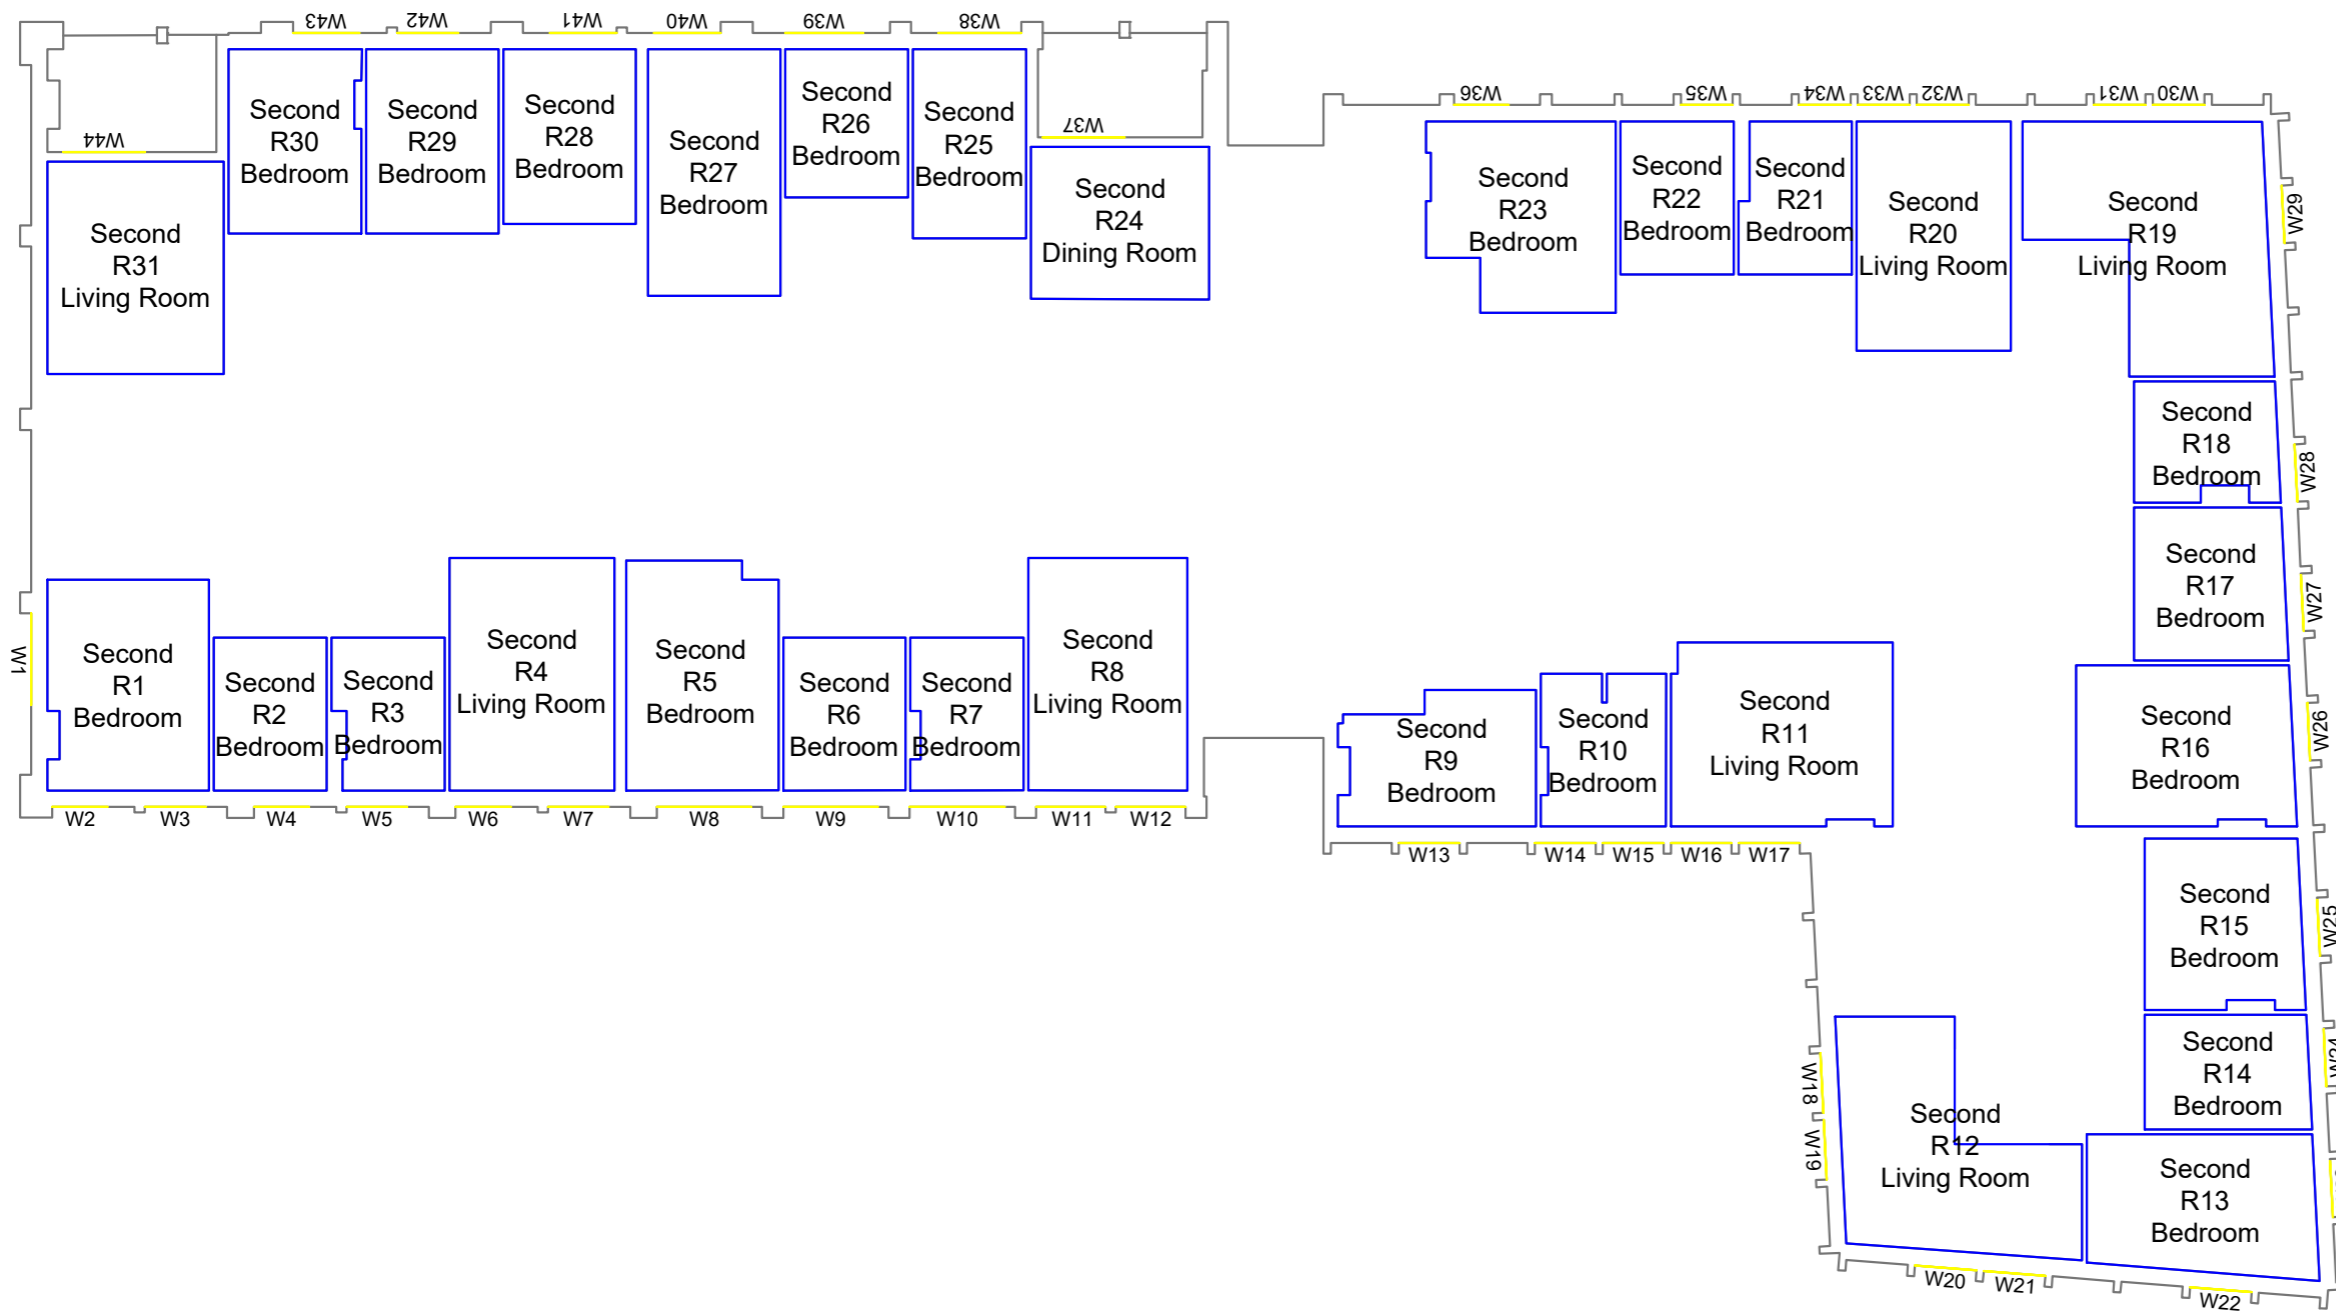

Sources of information

Project Charlton Riverside
London SE7 7RY

Title Block B
Second floor

Drawn MC Checked --

Date 28/11/2018 Project 1864

Rel no. 35 Prefix DS01 Page no. CP13