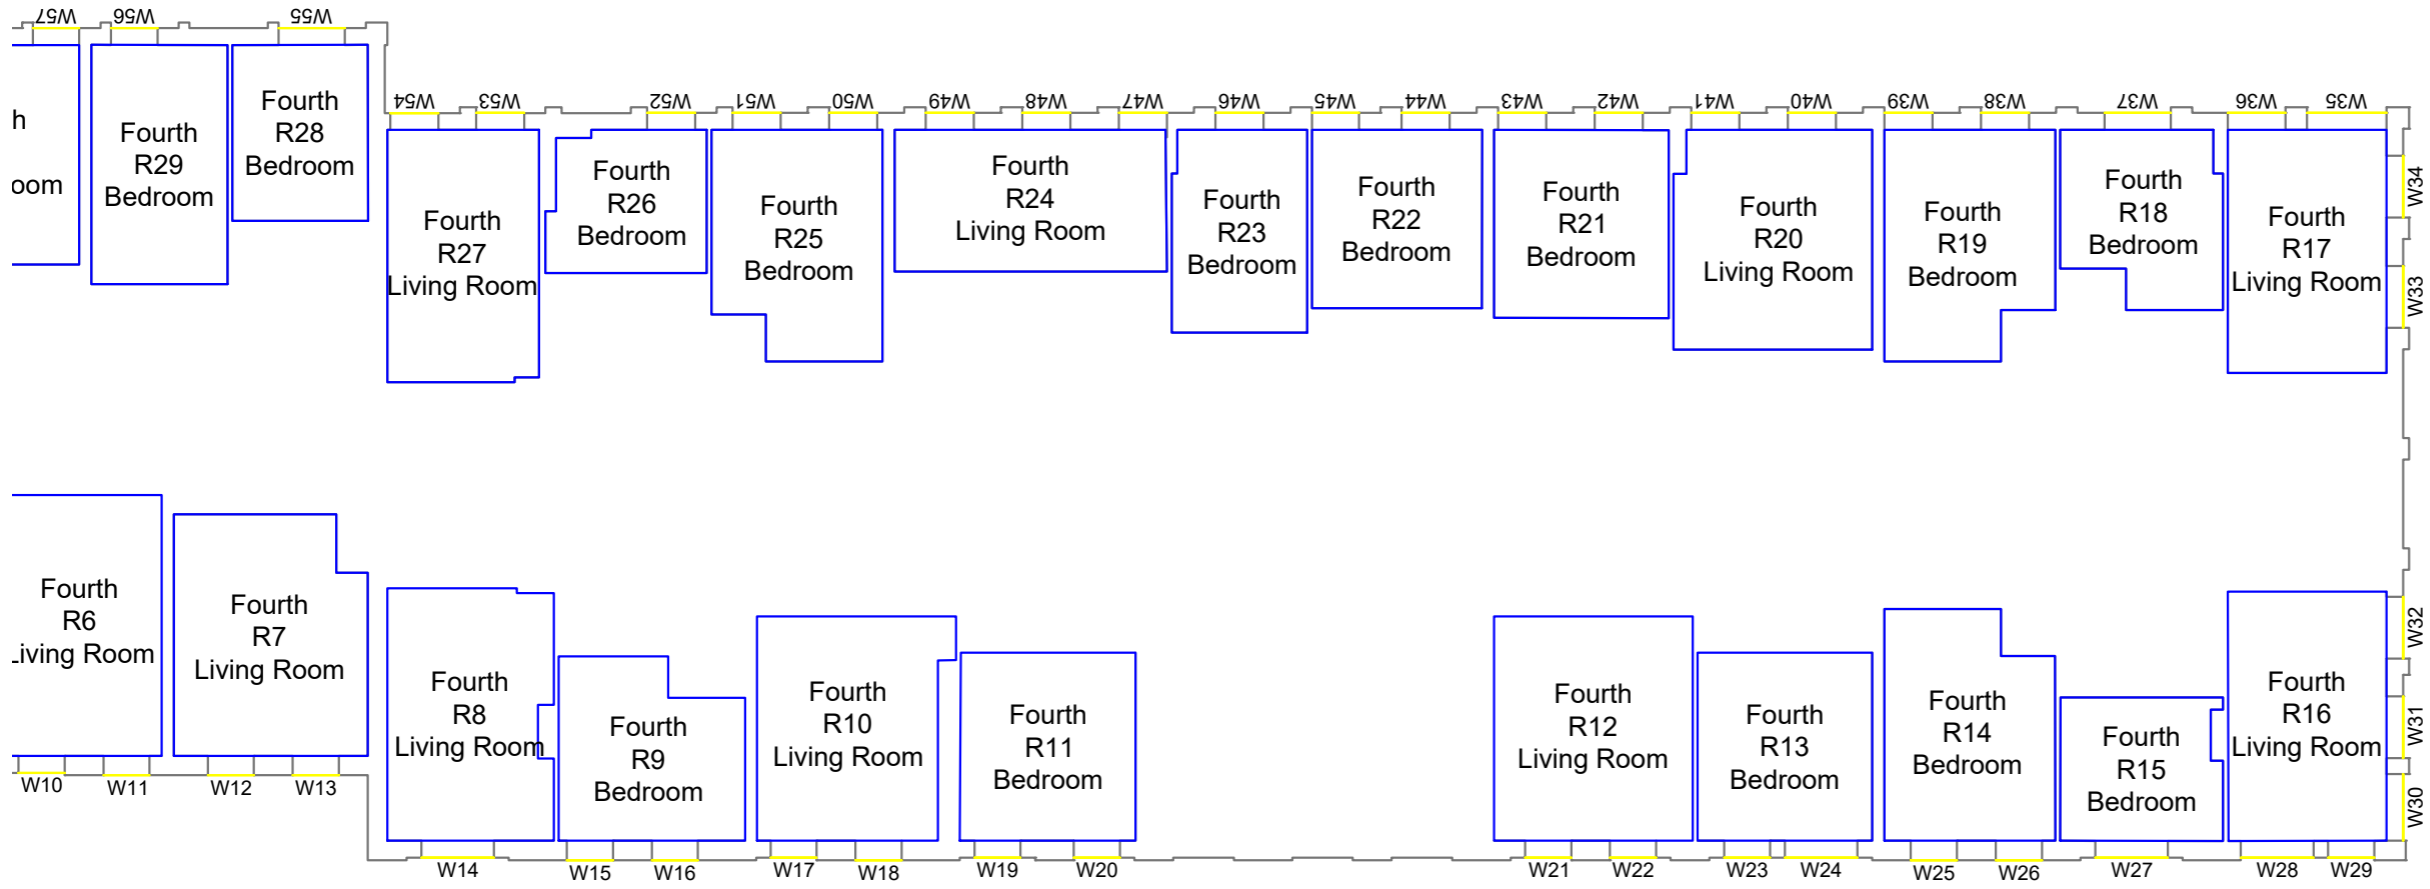

Sources of information

Project Charlton Riverside  
 London  
 SE7 7RY

Title Block KL  
 Fourth floor

Drawn MC Checked --

Date 28/11/2018 Project 1864

Rel no. 35 Prefix DS01 Page no. CP67

Sources of information