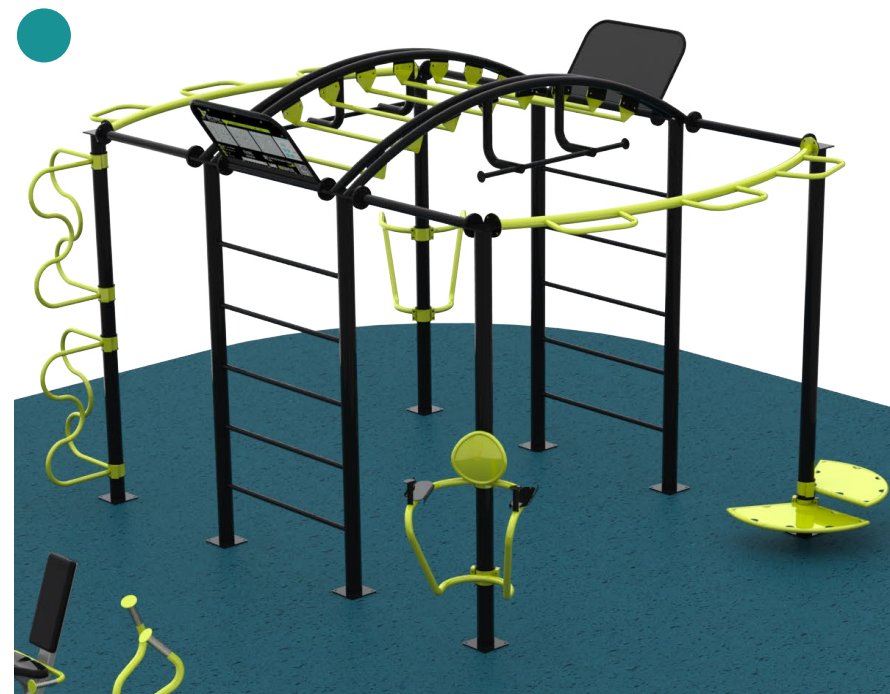

Bouldering or low climbing wall

The Parks

Leven Road Open Space

Fitness and Active Equipment Typology - Outdoor Gym - Strength Area

-  Wheelchair accessible functions
-  Variable resistance
-  Progressive piece/ ideal for lower fitness levels

Lat Pull Down and Shoulder Press

Dips and Leg Raise

Strength Training 'Rig'

Leg Press and Bench

Cross Trainer

The Parks

Leven Road Open Space

Fitness and Active Equipment Typology - Outdoor Gym - Cardio Area

- Wheelchair accessible
- Variable resistance
- Adjustable height
- Progressive piece/ ideal for lower fitness levels

Spin Bike

Recumbent Bikes

Pull Up and Assisted Pull Up

Hand Bike

Cross Trainer

The Parks

Leven Road Open Space

Edge Typology - MUGA Pitch

Existing entrances at goal posts - to be closed up, replaced with matching panels.

Abbott Road crossing looking East. Leven Road open space MUGA shown left.