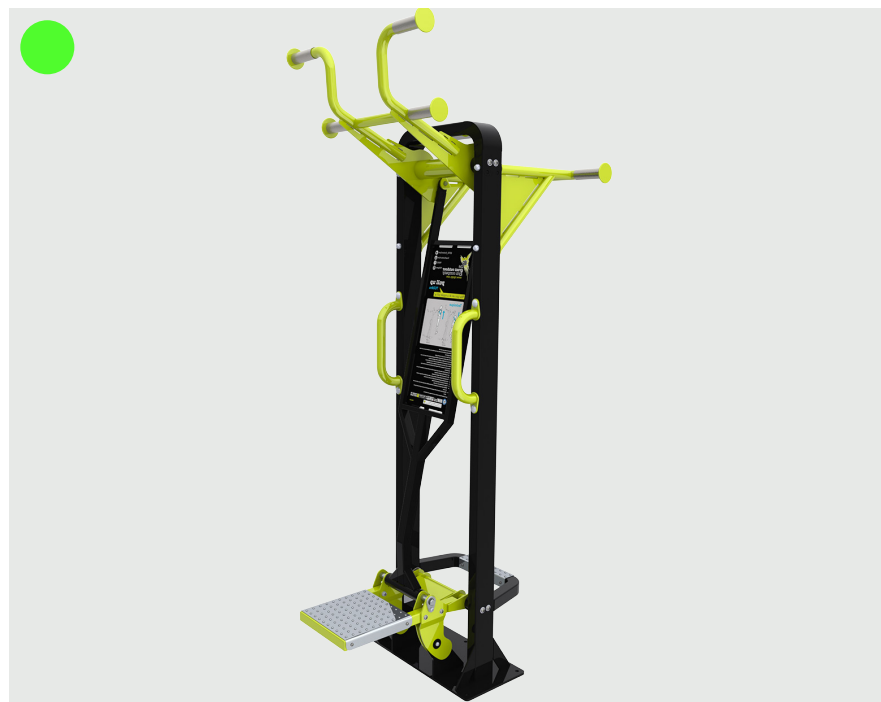

The Parks

Leven Road Open Space

Fitness and Active Equipment Typology -
Active Play - Parkour and Climbing

Running track and play on wheels space

Parkour equipment

Fitness and active equipment detail

Playable landscape equipment

Bouldering or low climbing wall

The Parks

Leven Road Open Space

Fitness and Active Equipment Typology - Outdoor Gym - Strength Area

-  Wheelchair accessible functions
-  Variable resistance
-  Progressive piece/ ideal for lower fitness levels

Lat Pull Down and Shoulder Press

Dips and Leg Raise

Strength Training 'Rig'

Leg Press and Bench

Cross Trainer

The Parks

Leven Road Open Space

Fitness and Active Equipment Typology - Outdoor Gym - Cardio Area

- Wheelchair accessible
- Variable resistance
- Adjustable height
- Progressive piece/ ideal for lower fitness levels

Spin Bike

Recumbent Bikes

Pull Up and Assisted Pull Up

Hand Bike

Cross Trainer

The Parks