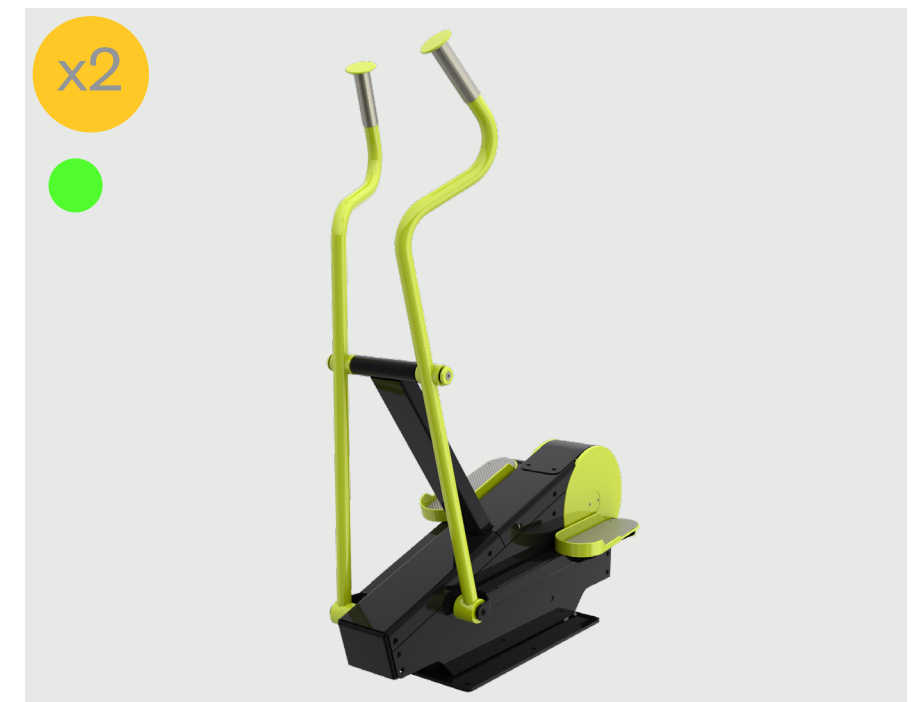

Bouldering or low climbing wall

The Parks

Leven Road Open Space

Fitness and Active Equipment Typology - Outdoor Gym - Strength Area

-  Wheelchair accessible functions
-  Variable resistance
-  Progressive piece/ ideal for lower fitness levels

Lat Pull Down and Shoulder Press

Dips and Leg Raise

Strength Training 'Rig'

Leg Press and Bench

Cross Trainer

The Parks

Leven Road Open Space

Fitness and Active Equipment Typology - Outdoor Gym - Cardio Area

- Wheelchair accessible
- Variable resistance
- Adjustable height
- Progressive piece/ ideal for lower fitness levels

Spin Bike

Recumbent Bikes

Pull Up and Assisted Pull Up

Hand Bike

Cross Trainer

The Parks

Leven Road Open Space

Edge Typology - MUGA Pitch

Existing entrances at goal posts - to be closed up, replaced with matching panels.

Abbott Road crossing looking East. Leven Road open space MUGA shown left.