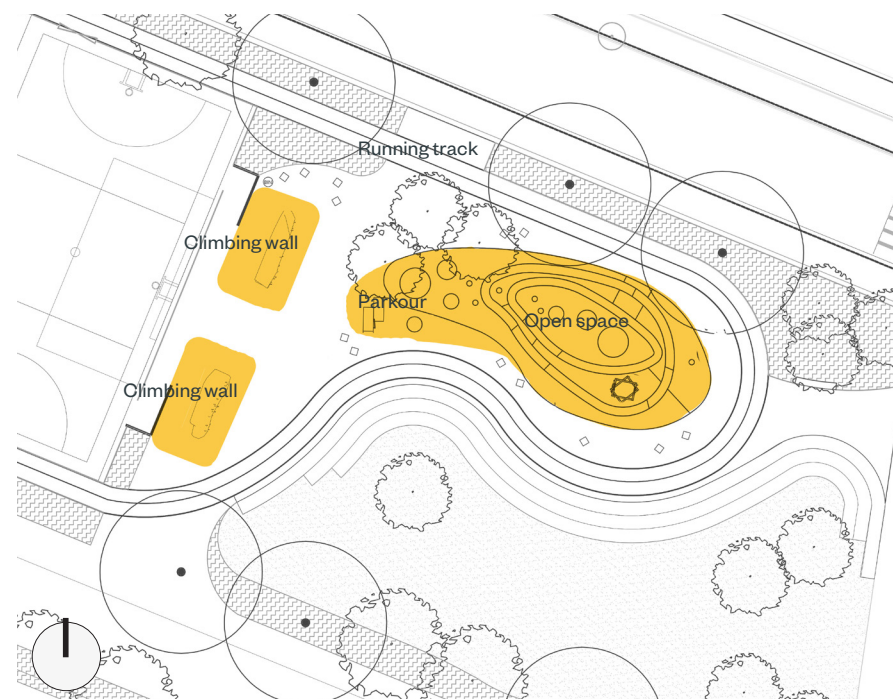

Fitness and active equipment detail