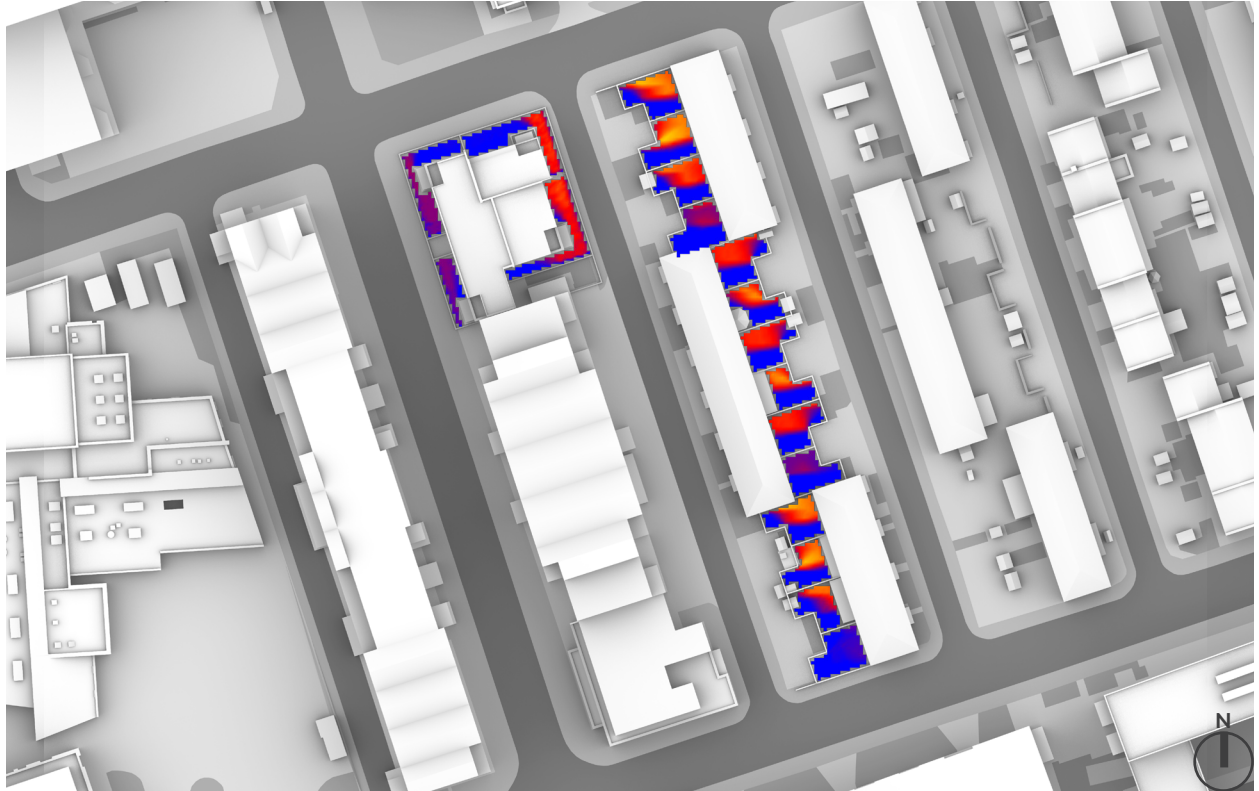

SUN EXPOSURE
 TOTAL HOURS

21st MARCH
 (SPRING EQUINOX)

LONDON

Latitude: 51.4
 Longitude: 0.0
 Sunrise: 06:02 GMT
 Sunset: 18:14 GMT

Total Available Sunlight:
 12hrs 12mins

OVERSHADOWING ASSESSMENT - MAX PARAMETER - AREAS 47-64
SUN EXPOSURE ON GROUND - 21ST MARCH (SPRING EQUINOX)

OVERSHADOWING ASSESSMENT - CUMULATIVE - AREAS 47-64
SUN EXPOSURE ON GROUND - 21ST MARCH (SPRING EQUINOX)