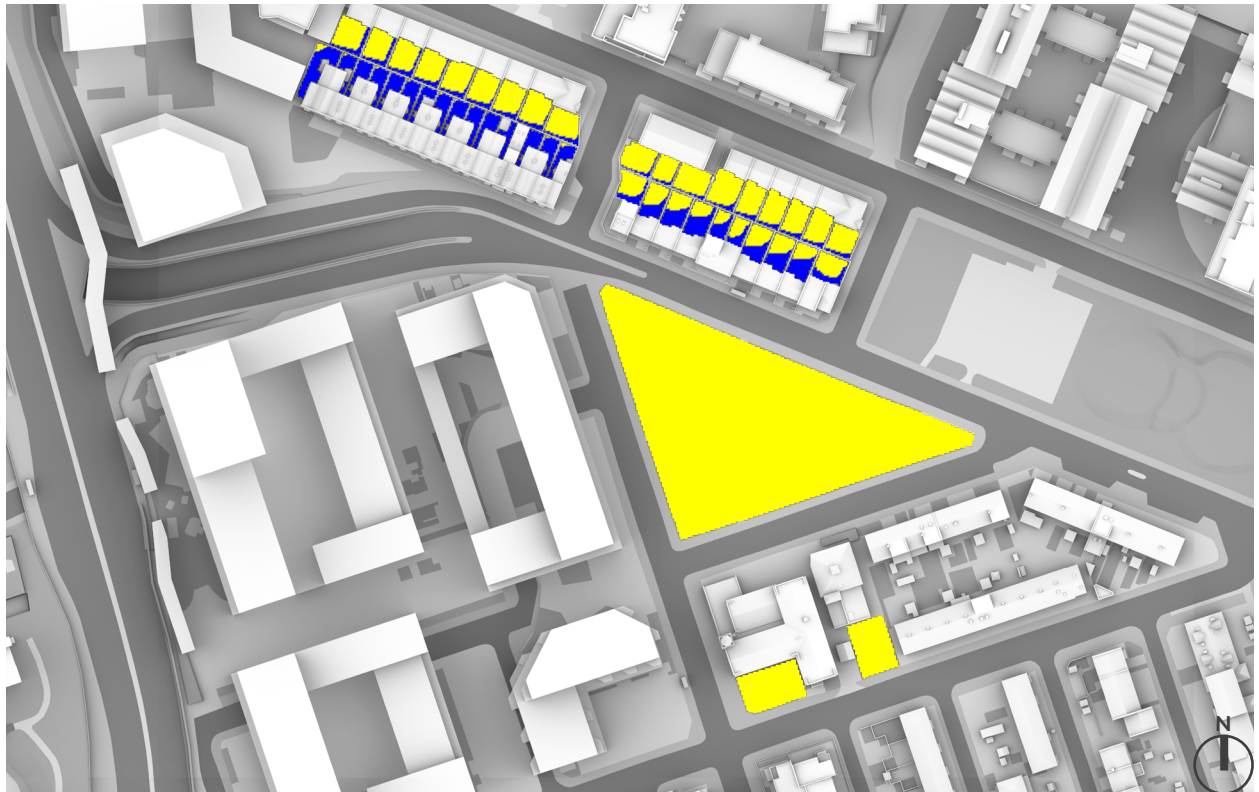

OVERSHADOWING ASSESSMENT - CUMULATIVE - AREAS 1-46
SUN HOURS ON GROUND - BRE TEST