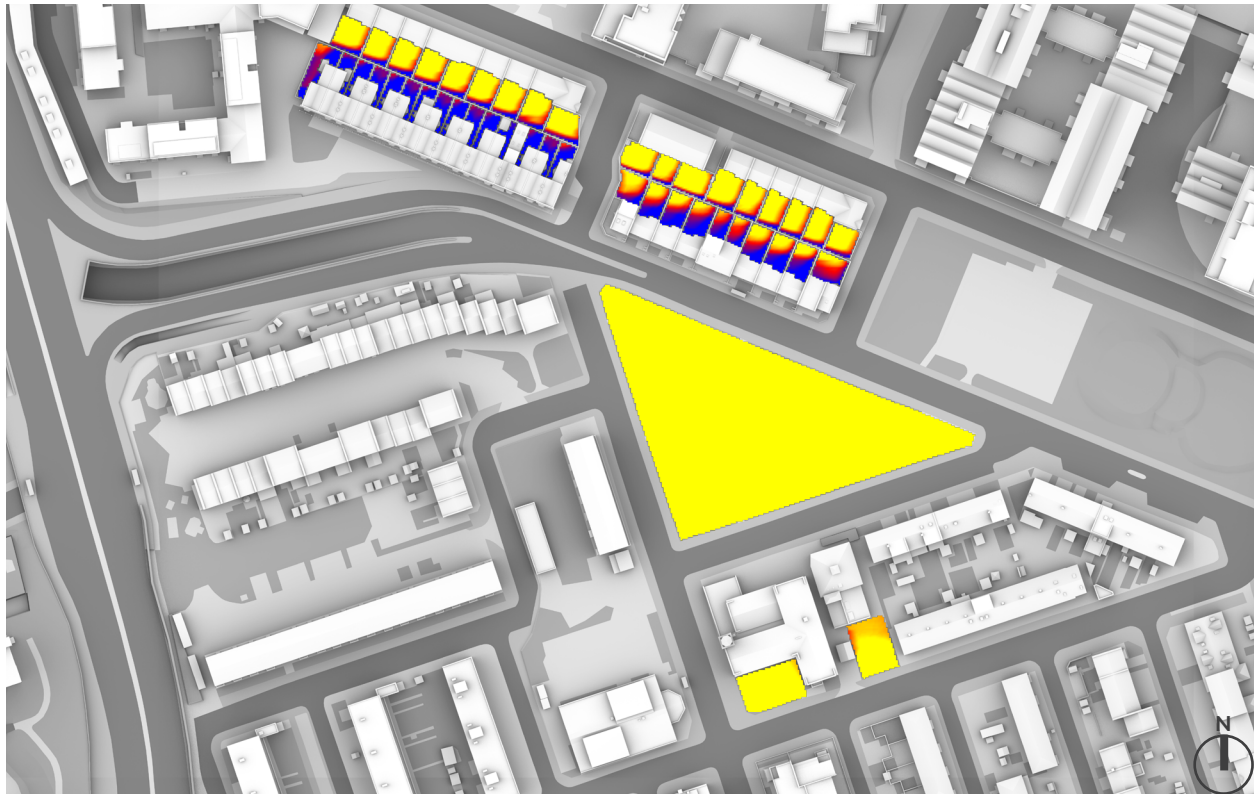

OVERSHADOWING ASSESSMENT - BASELINE - AREAS 1-46
SUN EXPOSURE ON GROUND - 21ST MARCH (SPRING EQUINOX)