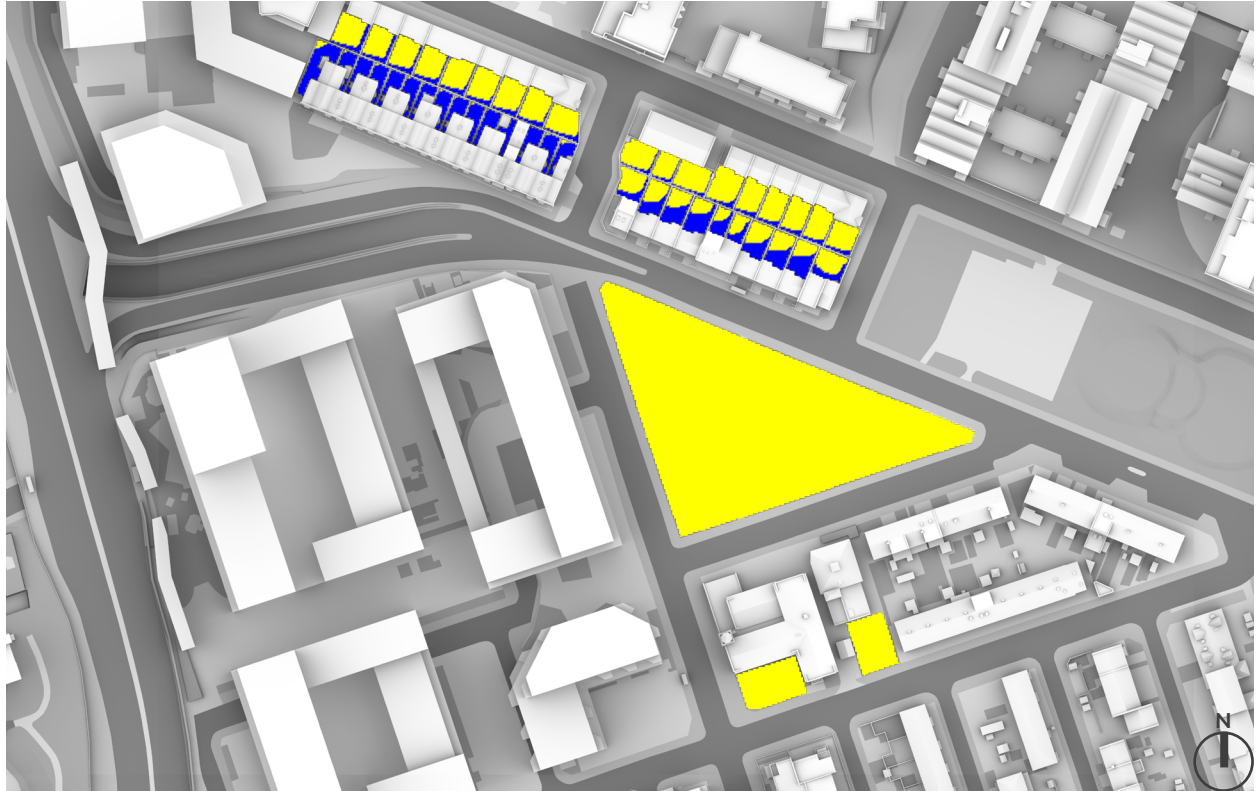

OVERSHADOWING ASSESSMENT - MAX PARAMETER - AREAS 1-46
SUN HOURS ON GROUND - BRE TEST