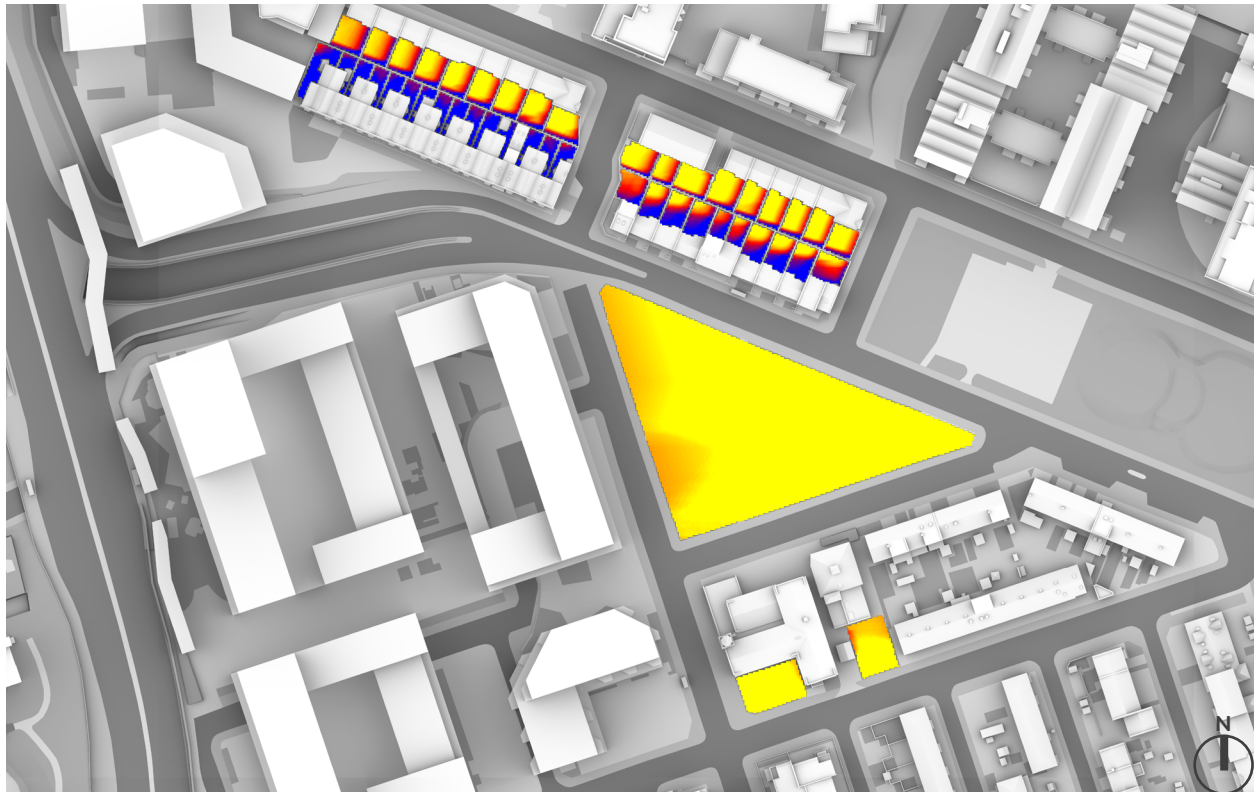

21st MARCH
 (SPRING EQUINOX)

LONDON

Latitude: 51.4

Longitude: 0.0

Sunrise: 06:02 GMT

Sunset: 18:14 GMT

Total Available Sunlight:
 12hrs 12mins

OVERSHADOWING ASSESSMENT - MAX PARAMETER - AREAS 1-46
SUN EXPOSURE ON GROUND - 21ST MARCH (SPRING EQUINOX)

OVERSHADOWING ASSESSMENT - CUMULATIVE - AREAS 1-46
SUN EXPOSURE ON GROUND - 21ST MARCH (SPRING EQUINOX)

OVERSHADOWING ASSESSMENT - BASELINE - AREAS 1-46
 SUN EXPOSURE ON GROUND - 21ST JUNE (SUMMER SOLSTICE)

SUN EXPOSURE
 TOTAL HOURS

21st JUNE
 (SUMMER SOLSTICE)

LONDON

Latitude: 51.4
 Longitude: 0.0
 Sunrise: 04:43 BMT
 Sunset: 21:21 BMT

Total Available Sunlight:
 16hrs 38mins

OVERSHADOWING ASSESSMENT - MAX PARAMETER - AREAS 1-46
SUN EXPOSURE ON GROUND - 21ST JUNE (SUMMER SOLSTICE)