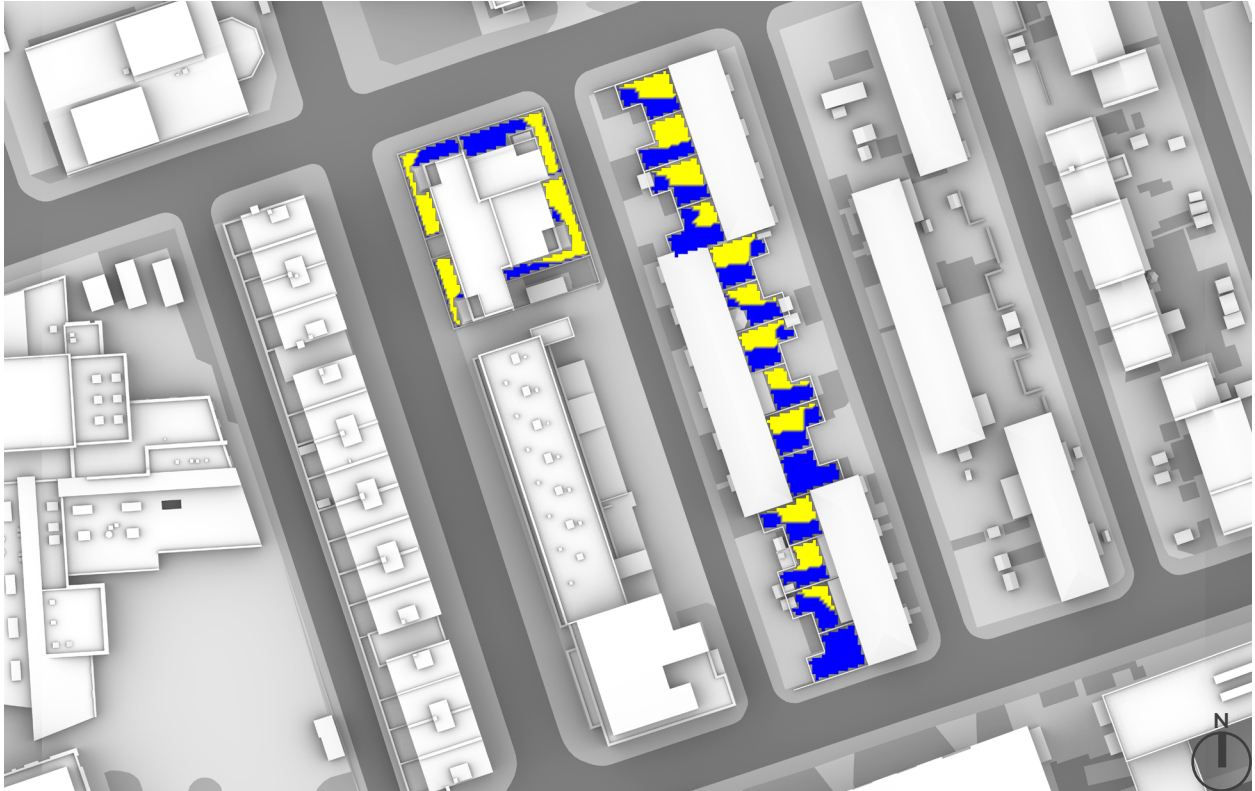

SUN EXPOSURE
 TOTAL HOURS

21st JUNE
 (SUMMER SOLSTICE)

LONDON

Latitude: 51.4
 Longitude: 0.0
 Sunrise: 04:43 BMT
 Sunset: 21:21 BMT

Total Available Sunlight:
 16hrs 38mins

OVERSHADOWING ASSESSMENT - MAX PARAMETER - AREAS 1-46
SUN EXPOSURE ON GROUND - 21ST JUNE (SUMMER SOLSTICE)

OVERSHADOWING ASSESSMENT - CUMULATIVE - AREAS 1-46
SUN EXPOSURE ON GROUND - 21ST JUNE (SUMMER SOLSTICE)

OVERSHADOWING ASSESSMENT - BASELINE - AREAS 47-64
SUN HOURS ON GROUND - BRE TEST

SUN HOURS ON GROUND
BRE TEST - 21ST MARCH