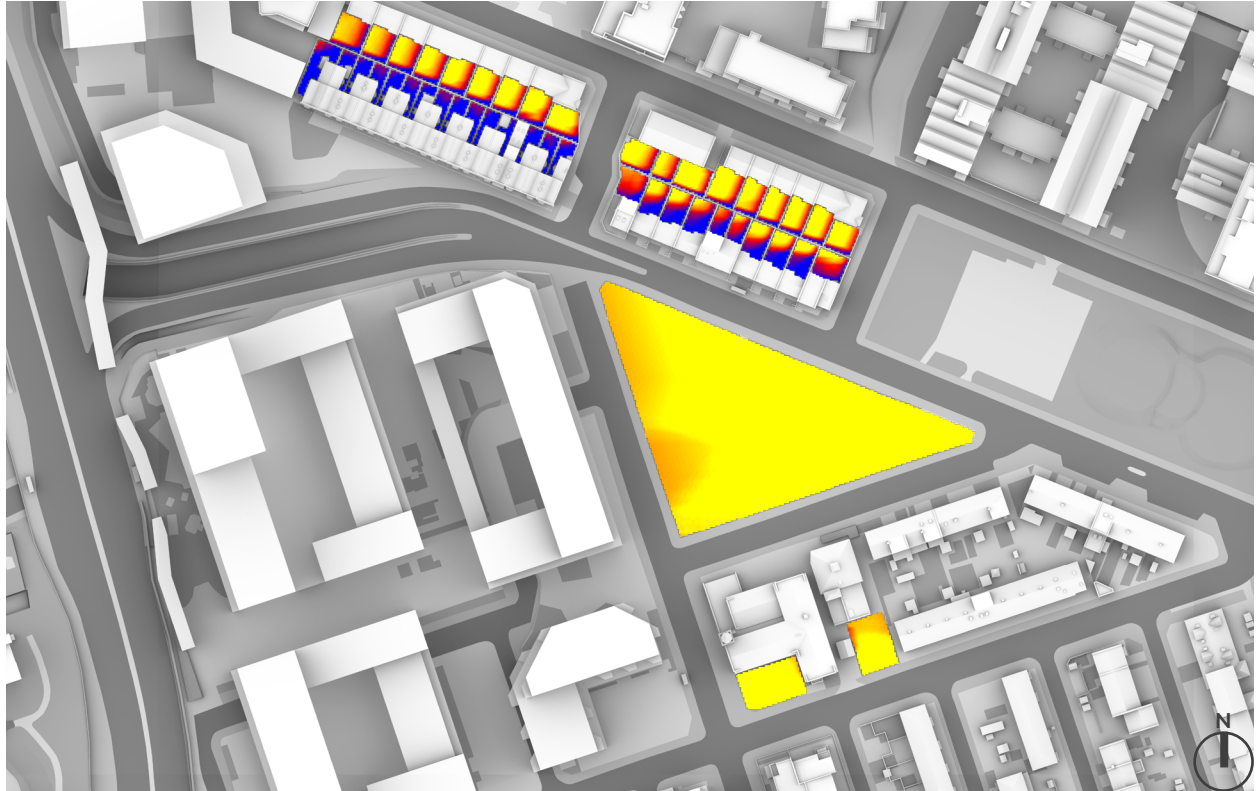

21st MARCH
 (SPRING EQUINOX)

LONDON

Latitude: 51.4

Longitude: 0.0

Sunrise: 06:02 GMT

Sunset: 18:14 GMT

Total Available Sunlight:
 12hrs 12mins

OVERSHADOWING ASSESSMENT - MAX PARAMETER - AREAS 1-46
SUN EXPOSURE ON GROUND - 21ST MARCH (SPRING EQUINOX)

SUN EXPOSURE
 TOTAL HOURS

21st JUNE
 (SUMMER SOLSTICE)

LONDON

Latitude: 51.4
 Longitude: 0.0
 Sunrise: 04:43 BMT
 Sunset: 21:21 BMT

Total Available Sunlight:
 16hrs 38mins

OVERSHADOWING ASSESSMENT - MAX PARAMETER - AREAS 1-46
SUN EXPOSURE ON GROUND - 21ST JUNE (SUMMER SOLSTICE)