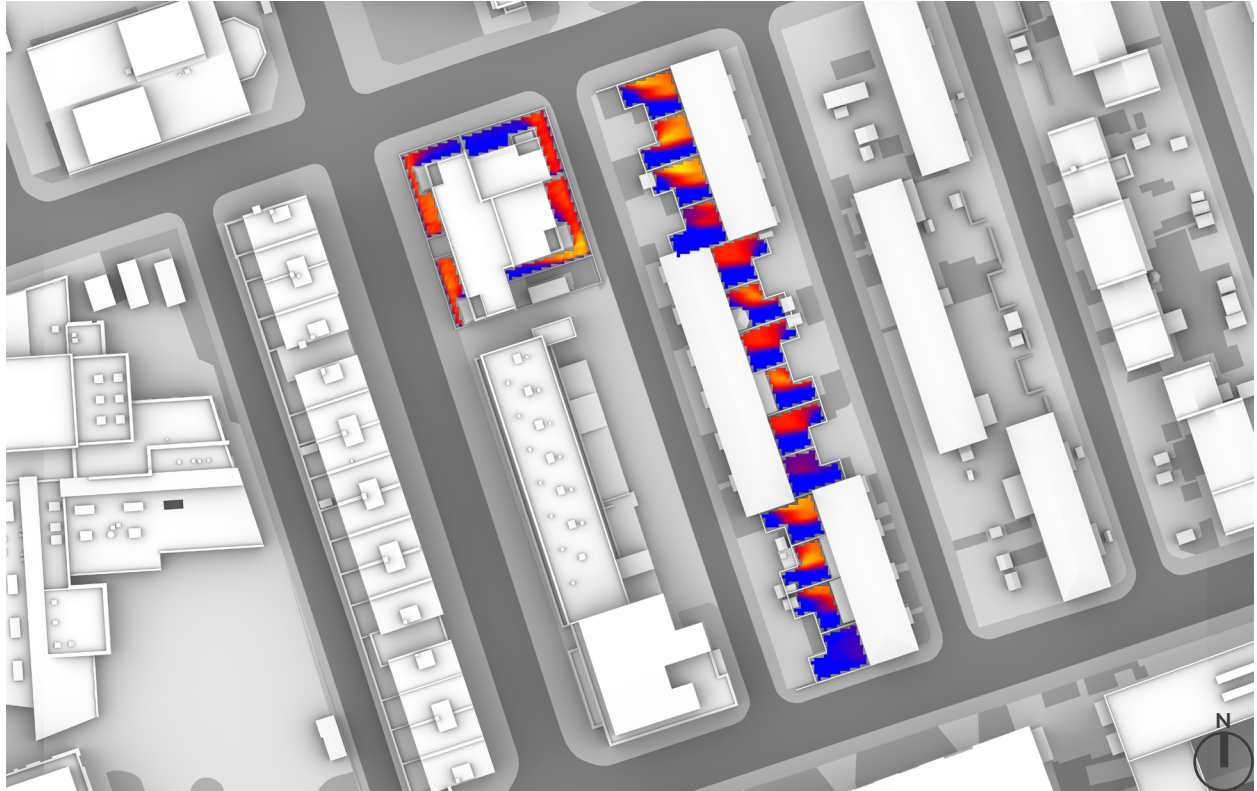

OVERSHADOWING ASSESSMENT - CUMULATIVE - AREAS 1-46
SUN EXPOSURE ON GROUND - 21ST JUNE (SUMMER SOLSTICE)

OVERSHADOWING ASSESSMENT - BASELINE - AREAS 47-64
SUN HOURS ON GROUND - BRE TEST

SUN HOURS ON GROUND
BRE TEST - 21ST MARCH

OVERSHADOWING ASSESSMENT - MAX PARAMETER - AREAS 47-64
SUN HOURS ON GROUND - BRE TEST

OVERSHADOWING ASSESSMENT - CUMULATIVE - AREAS 47-64
SUN HOURS ON GROUND - BRE TEST

OVERSHADOWING ASSESSMENT - BASELINE - AREAS 47-64
 SUN EXPOSURE ON GROUND - 21ST MARCH (SPRING EQUINOX)

SUN EXPOSURE
 TOTAL HOURS

21st MARCH
 (SPRING EQUINOX)

LONDON

Latitude: 51.4
 Longitude: 0.0
 Sunrise: 06:02 GMT
 Sunset: 18:14 GMT

Total Available Sunlight:
 12hrs 12mins

OVERSHADOWING ASSESSMENT - MAX PARAMETER - AREAS 47-64
SUN EXPOSURE ON GROUND - 21ST MARCH (SPRING EQUINOX)