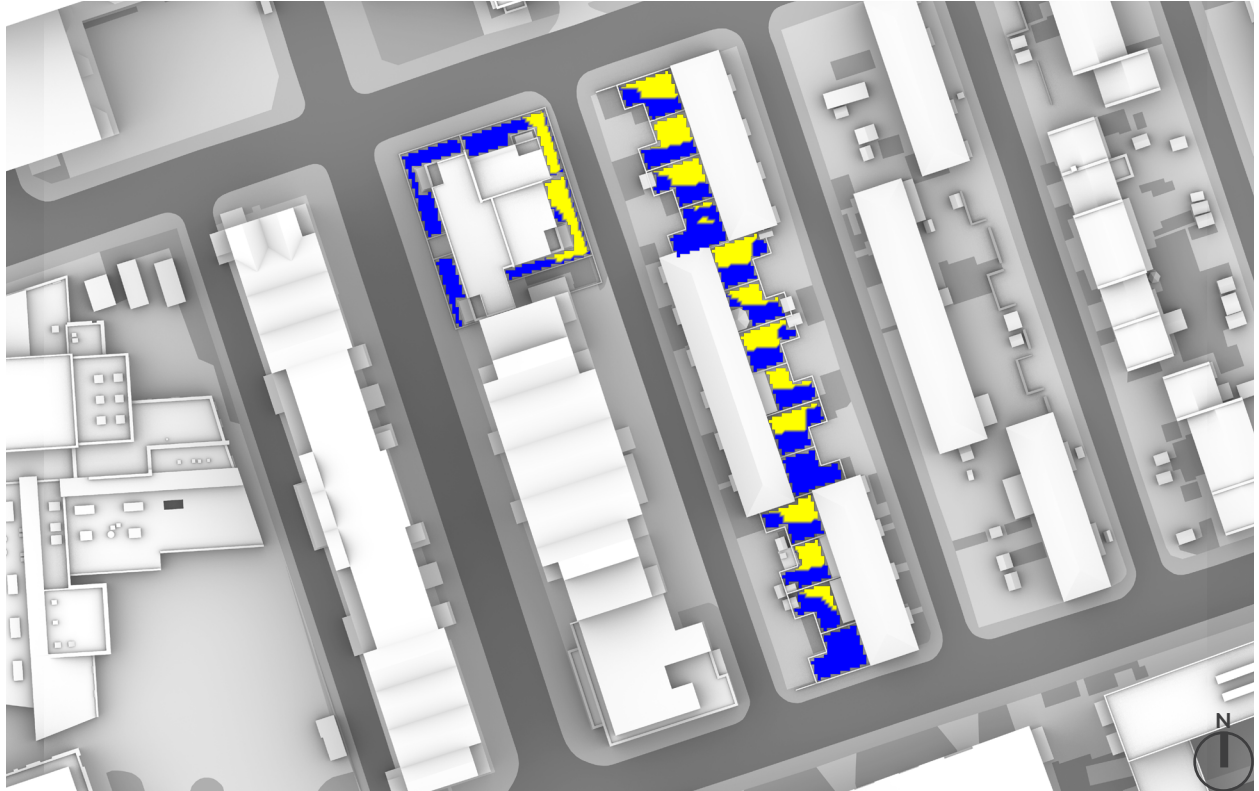

OVERSHADOWING ASSESSMENT - MAX PARAMETER - AREAS 47-64
SUN HOURS ON GROUND - BRE TEST