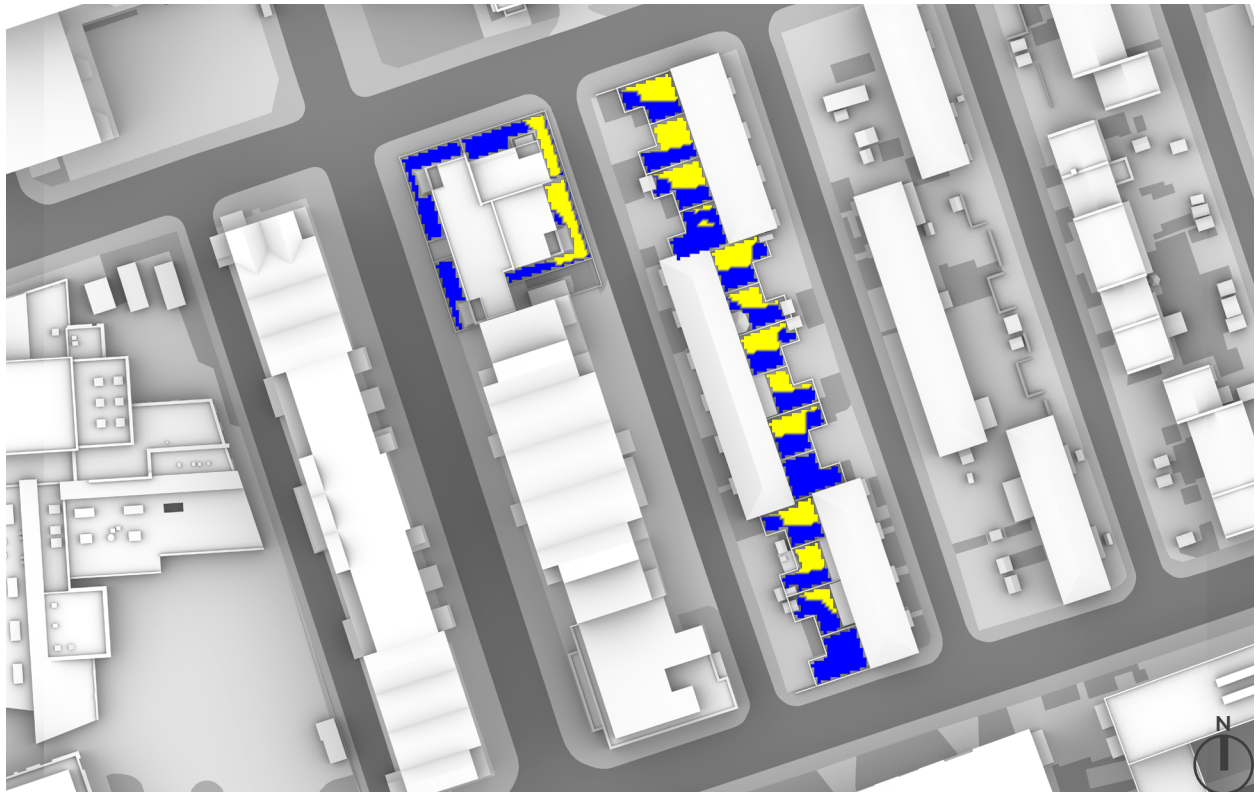

OVERSHADOWING ASSESSMENT - CUMULATIVE - AREAS 47-64
SUN HOURS ON GROUND - BRE TEST