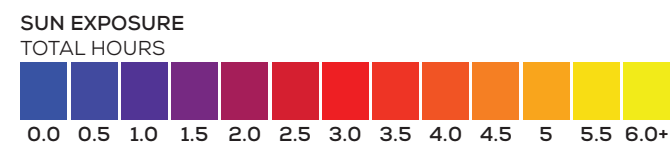

OVERSHADOWING ASSESSMENT - CUMULATIVE - AREAS 1-46
SUN EXPOSURE ON GROUND - 21ST MARCH (SPRING EQUINOX)

21ST MARCH
(SPRING EQUINOX)

LONDON
Latitude: 51.4
Longitude: 0.0
Sunrise: 06:02 GMT
Sunset: 18:14 GMT

Total Available Sunlight:
12hrs 12mins