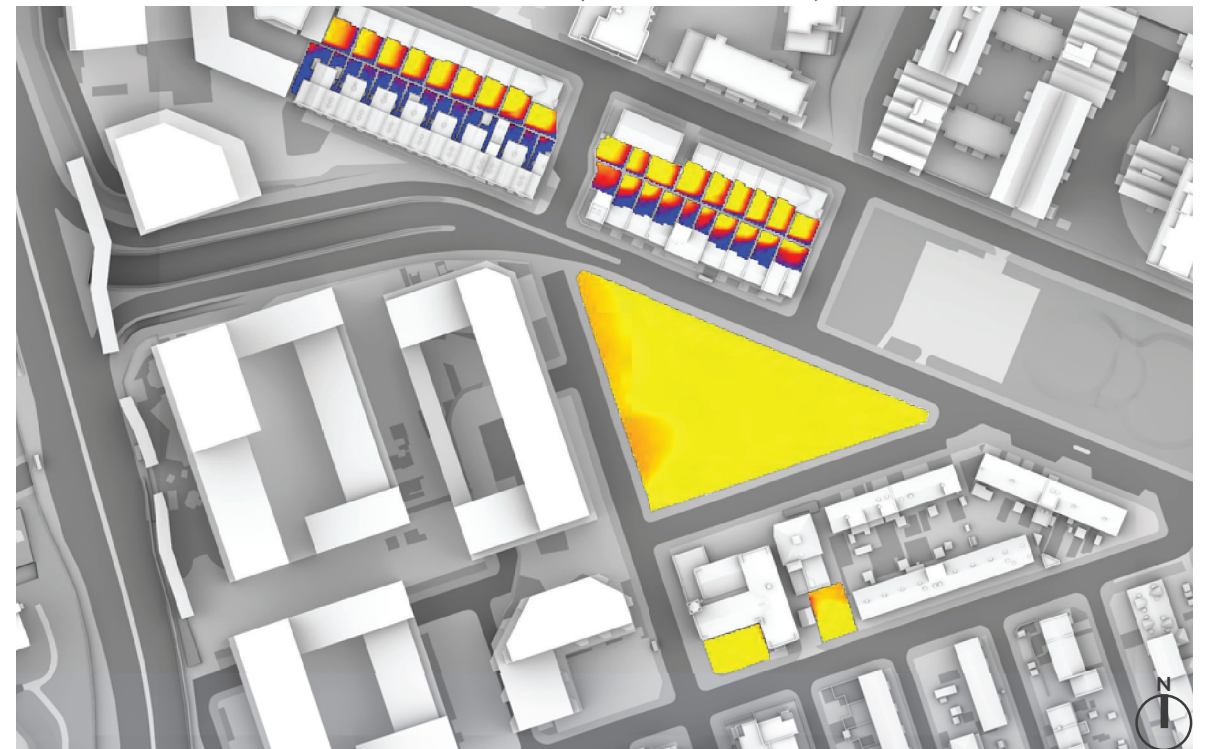

OVERSHADOWING ASSESSMENT - CUMULATIVE - AREAS 1-46
SUN EXPOSURE ON GROUND - 21ST MARCH (SPRING EQUINOX)

21ST MARCH
(SPRING EQUINOX)

LONDON
Latitude: 51.4
Longitude: 0.0
Sunrise: 06:02 GMT
Sunset: 18:14 GMT

Total Available Sunlight:
12hrs 12mins