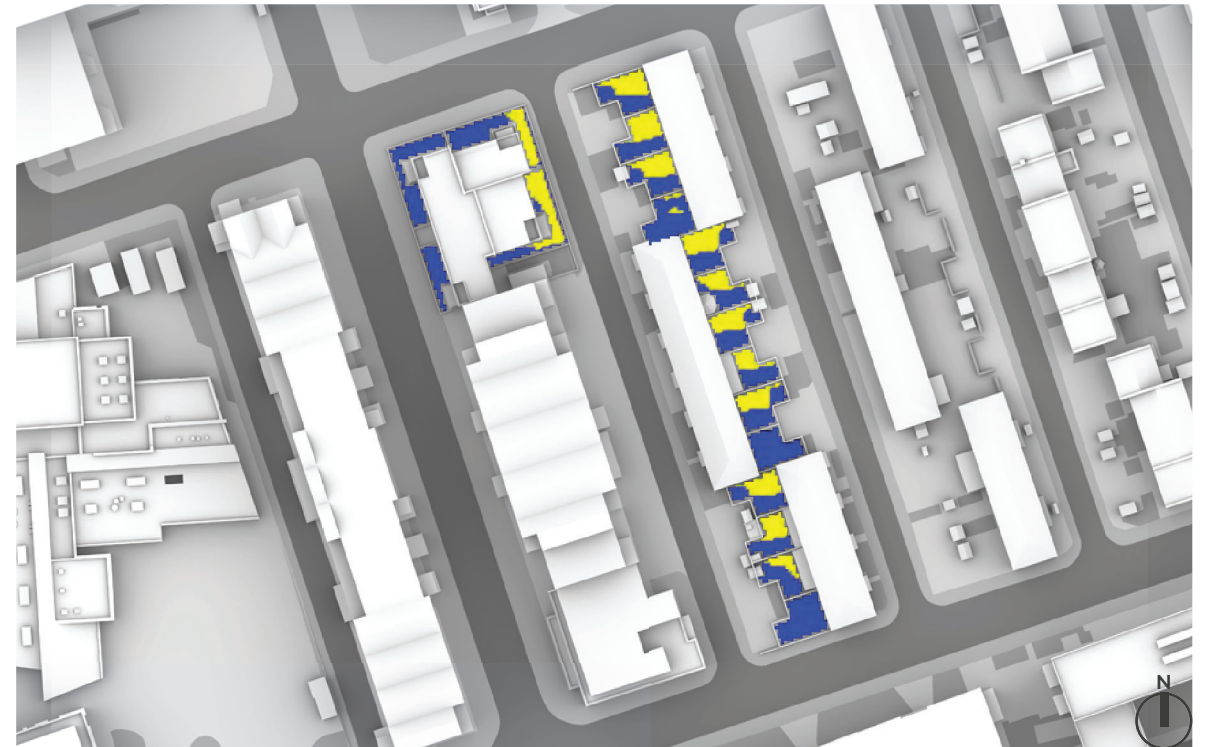

OVERSHADOWING ASSESSMENT - CUMULATIVE - AREAS 1-46
 SUN EXPOSURE ON GROUND - 21ST JUNE (SUMMER SOLSTICE)

21ST JUNE
 (SUMMER SOLSTICE)

LONDON
 Latitude: 51.4
 Longitude: 0.0
 Sunrise: 04:43 BMT
 Sunset: 21:21 BMT

Total Available Sunlight:
 16hrs 38mins

OVERSHADOWING ASSESSMENT - BASELINE - AREAS 47-64
 SUN HOURS ON GROUND - BRE TEST

OVERSHADOWING ASSESSMENT - MAX PARAMETER - AREAS 47-64
 SUN HOURS ON GROUND - BRE TEST