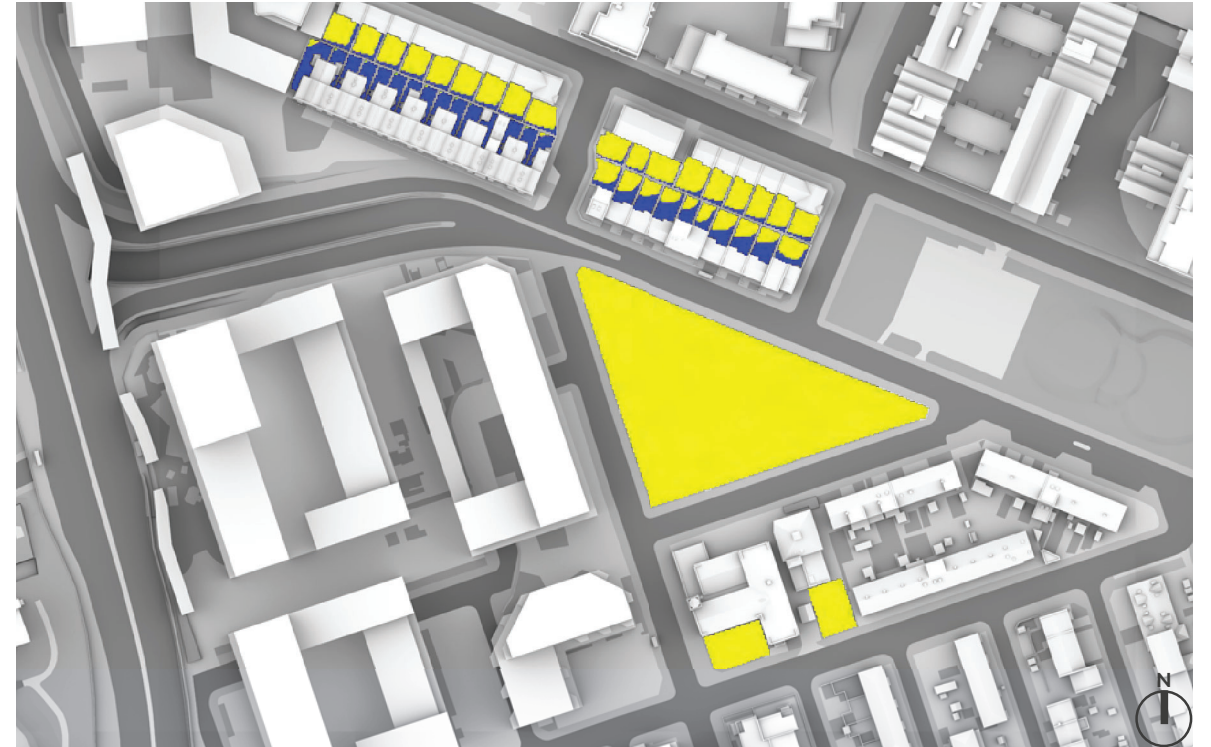

SUN HOURS ON GROUND

OVERSHADOWING ASSESSMENT - BASELINE - AREAS 1-46
SUN HOURS ON GROUND - BRE TEST

OVERSHADOWING ASSESSMENT - MAX PARAMETER - AREAS 1-46
SUN HOURS ON GROUND - BRE TEST

OVERSHADOWING ASSESSMENT - CUMULATIVE - AREAS 1-46
SUN HOURS ON GROUND - BRE TEST