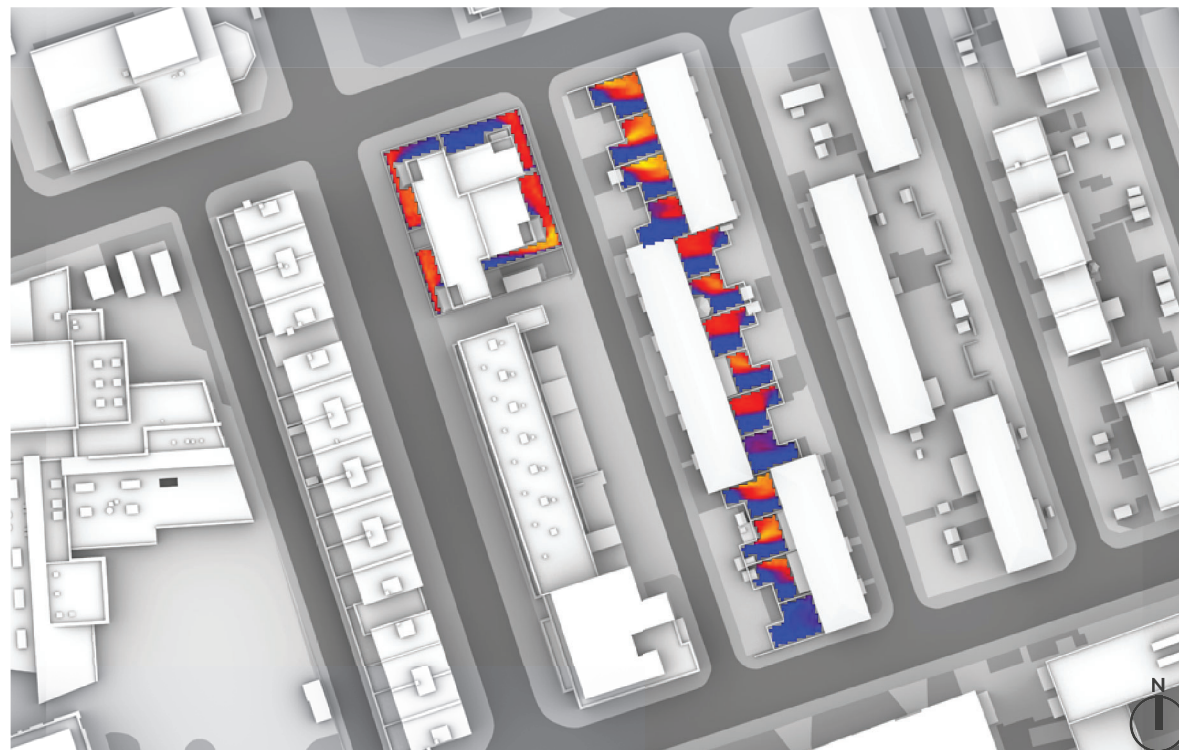

OVERSHADOWING ASSESSMENT - BASELINE - AREAS 47-64
SUN EXPOSURE ON GROUND - 21ST MARCH (SPRING EQUINOX)