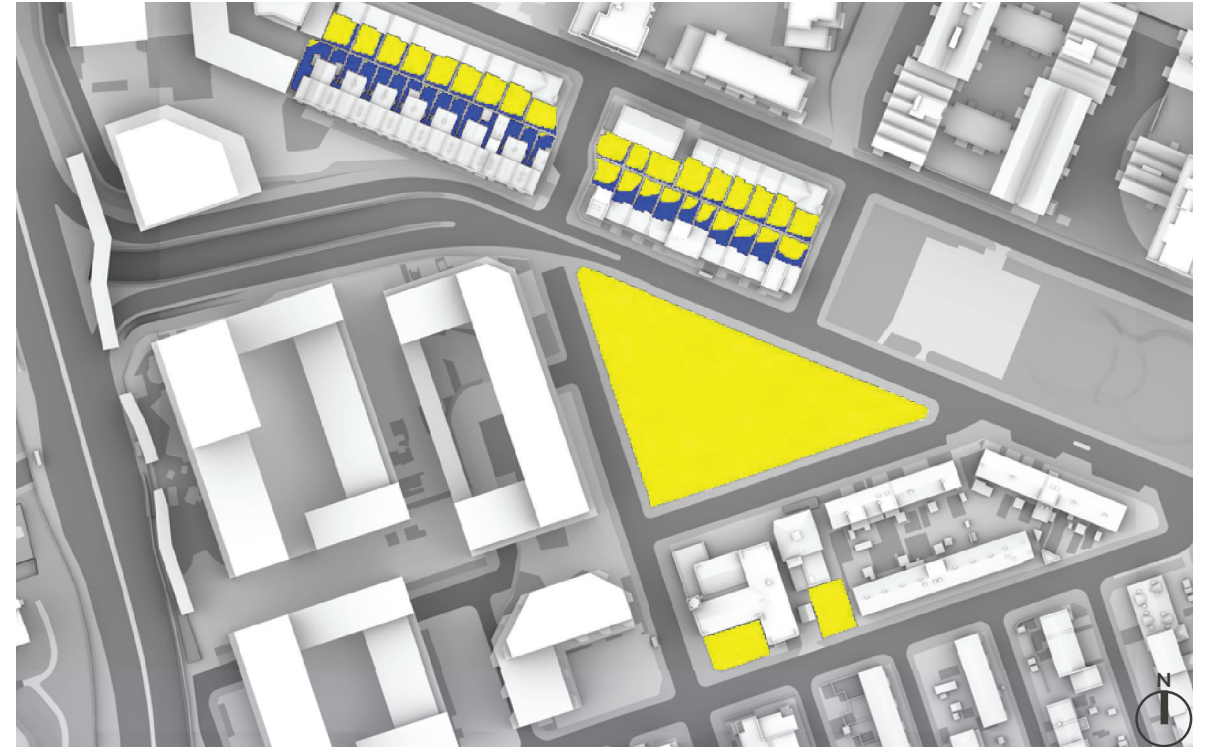

SUN HOURS ON GROUND

OVERSHADOWING ASSESSMENT - BASELINE - AREAS 1-46
SUN HOURS ON GROUND - BRE TEST

OVERSHADOWING ASSESSMENT - MAX PARAMETER - AREAS 1-46
SUN HOURS ON GROUND - BRE TEST

OVERSHADOWING ASSESSMENT - CUMULATIVE - AREAS 1-46
SUN HOURS ON GROUND - BRE TEST