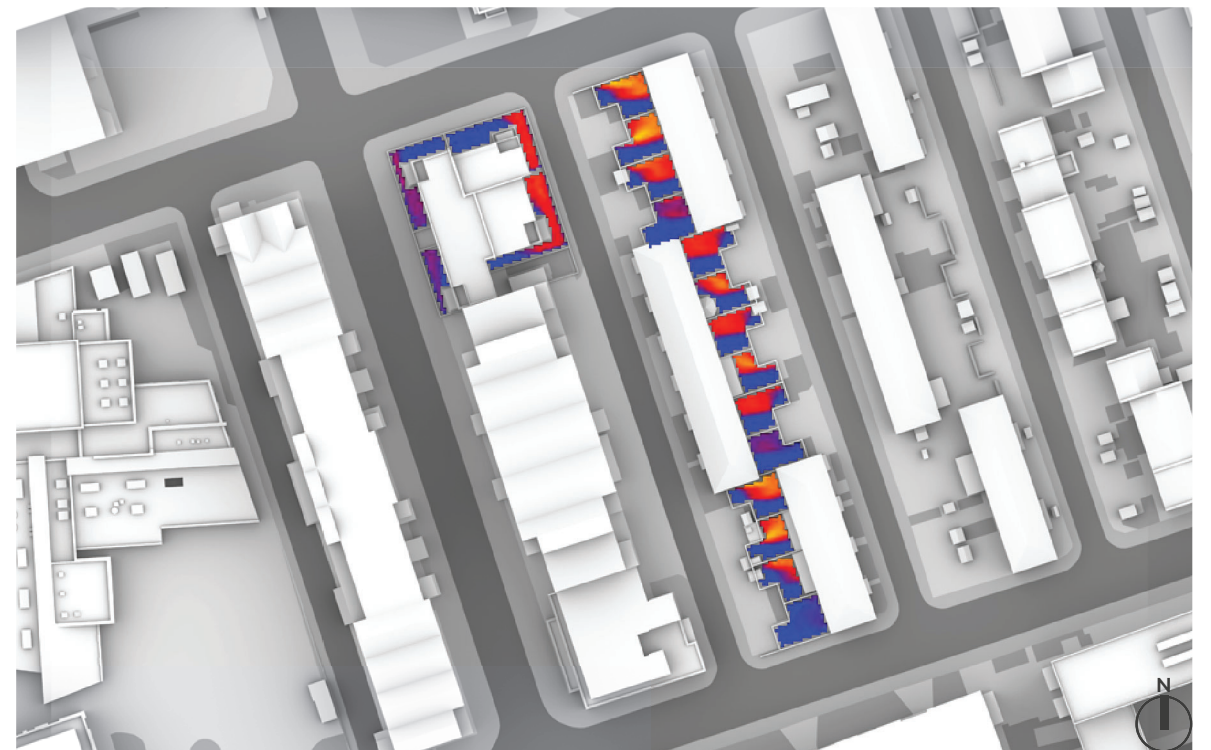

Total Available Sunlight:
 16hrs 38mins

OVERSHADOWING ASSESSMENT - BASELINE - AREAS 47-64
 SUN HOURS ON GROUND - BRE TEST

OVERSHADOWING ASSESSMENT - MAX PARAMETER - AREAS 47-64
 SUN HOURS ON GROUND - BRE TEST

OVERSHADOWING ASSESSMENT - CUMULATIVE - AREAS 47-64
 SUN EXPOSURE ON GROUND - 21ST MARCH (SPRING EQUINOX)

21ST MARCH
 (SPRING EQUINOX)

LONDON
 Latitude: 51.4
 Longitude: 0.0
 Sunrise: 06:02 GMT
 Sunset: 18:14 GMT