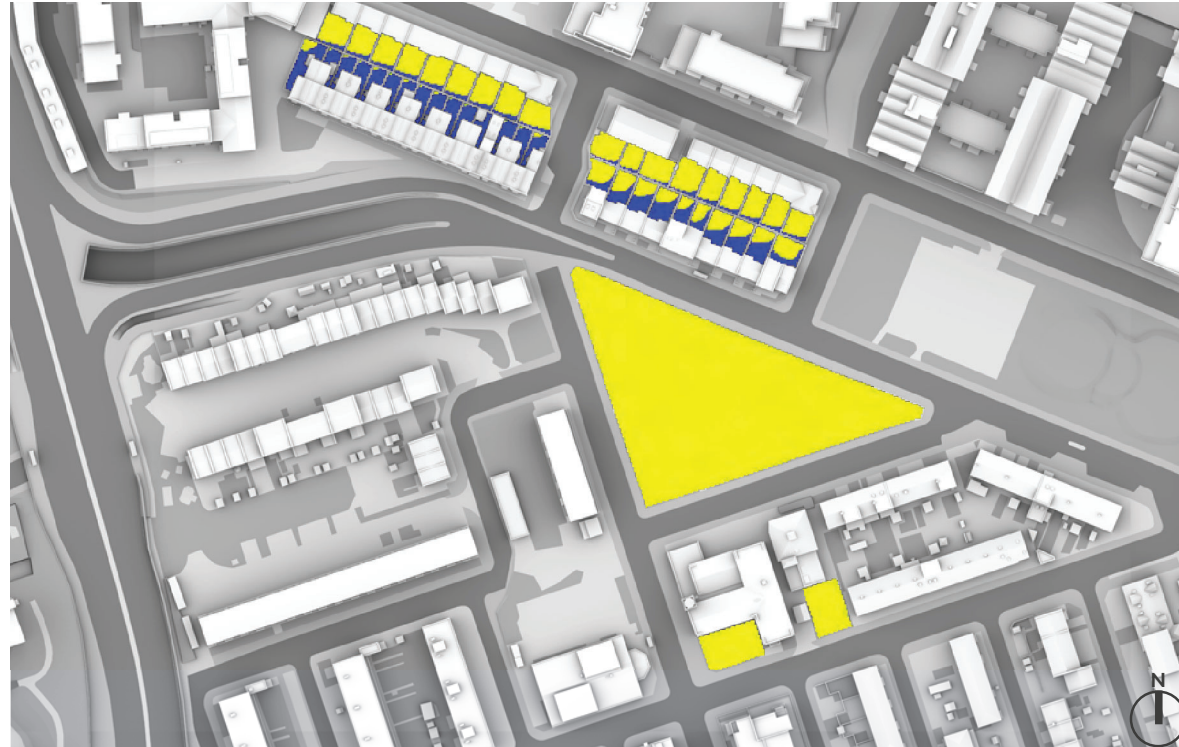

SUN HOURS ON GROUND

OVERSHADOWING ASSESSMENT - BASELINE - AREAS 1-46
SUN HOURS ON GROUND - BRE TEST

OVERSHADOWING ASSESSMENT - MAX PARAMETER - AREAS 1-46
SUN HOURS ON GROUND - BRE TEST

OVERSHADOWING ASSESSMENT - CUMULATIVE - AREAS 1-46
SUN HOURS ON GROUND - BRE TEST