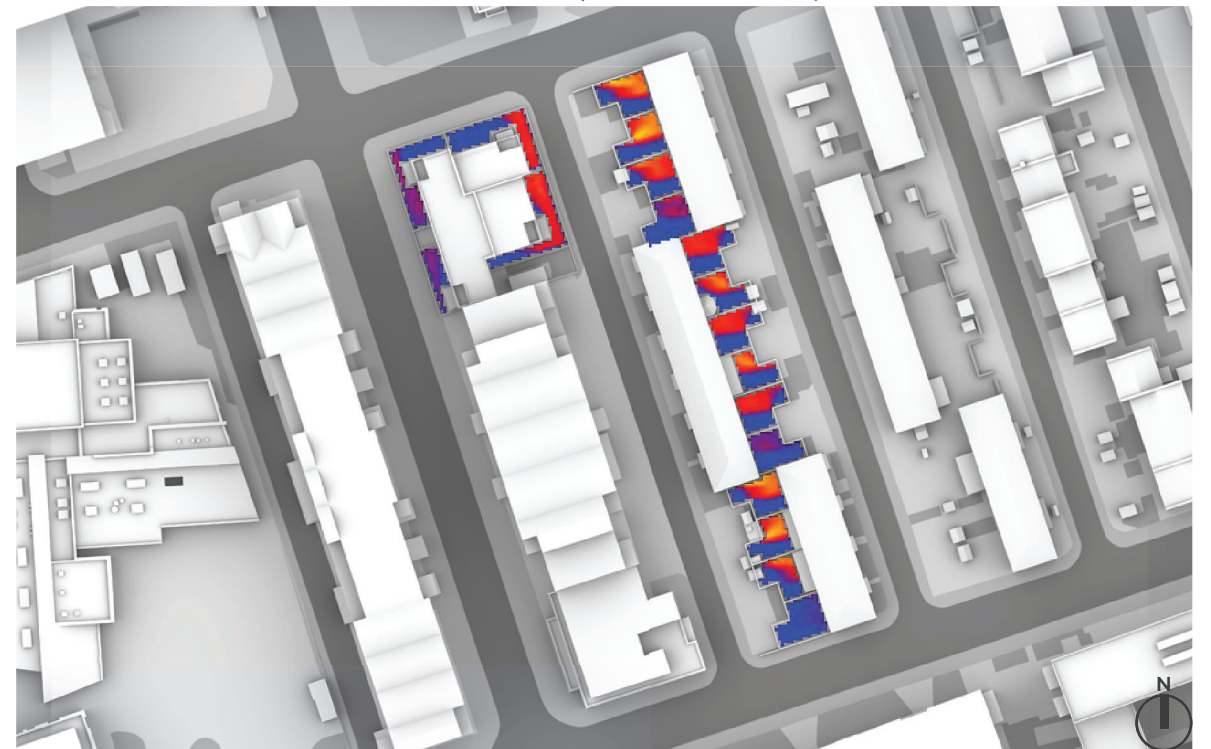

OVERSHADOWING ASSESSMENT - CUMULATIVE - AREAS 47-64
 SUN EXPOSURE ON GROUND - 21ST MARCH (SPRING EQUINOX)

21ST MARCH
 (SPRING EQUINOX)

LONDON
 Latitude: 51.4
 Longitude: 0.0
 Sunrise: 06:02 GMT
 Sunset: 18:14 GMT