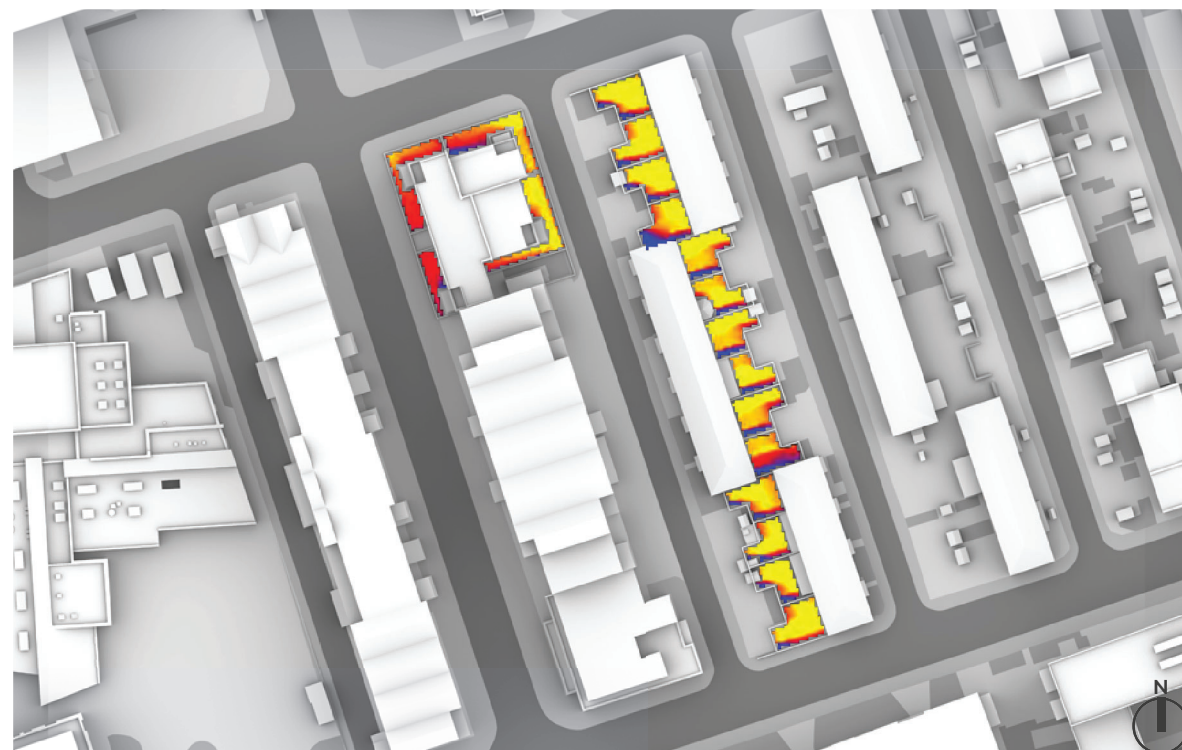

OVERSHADOWING ASSESSMENT - CUMULATIVE - AREAS 47-64
 SUN EXPOSURE ON GROUND - 21ST MARCH (SPRING EQUINOX)

21ST MARCH
 (SPRING EQUINOX)

LONDON
 Latitude: 51.4
 Longitude: 0.0
 Sunrise: 06:02 GMT
 Sunset: 18:14 GMT

Total Available Sunlight:
 12hrs 12mins

OVERSHADOWING ASSESSMENT - BASELINE - AREAS 47-64
 SUN EXPOSURE ON GROUND - 21ST JUNE (SUMMER SOLSTICE)

OVERSHADOWING ASSESSMENT - MAX PARAMETER - AREAS 47-64
 SUN EXPOSURE ON GROUND - 21ST JUNE (SUMMER SOLSTICE)

OVERSHADOWING ASSESSMENT - CUMULATIVE - AREAS 47-64
 SUN EXPOSURE ON GROUND - 21ST JUNE (SUMMER SOLSTICE)

21ST JUNE
 (SUMMER SOLSTICE)

LONDON
 Latitude: 51.4
 Longitude: 0.0
 Sunrise: 04:43 BMT
 Sunset: 21:21 BMT