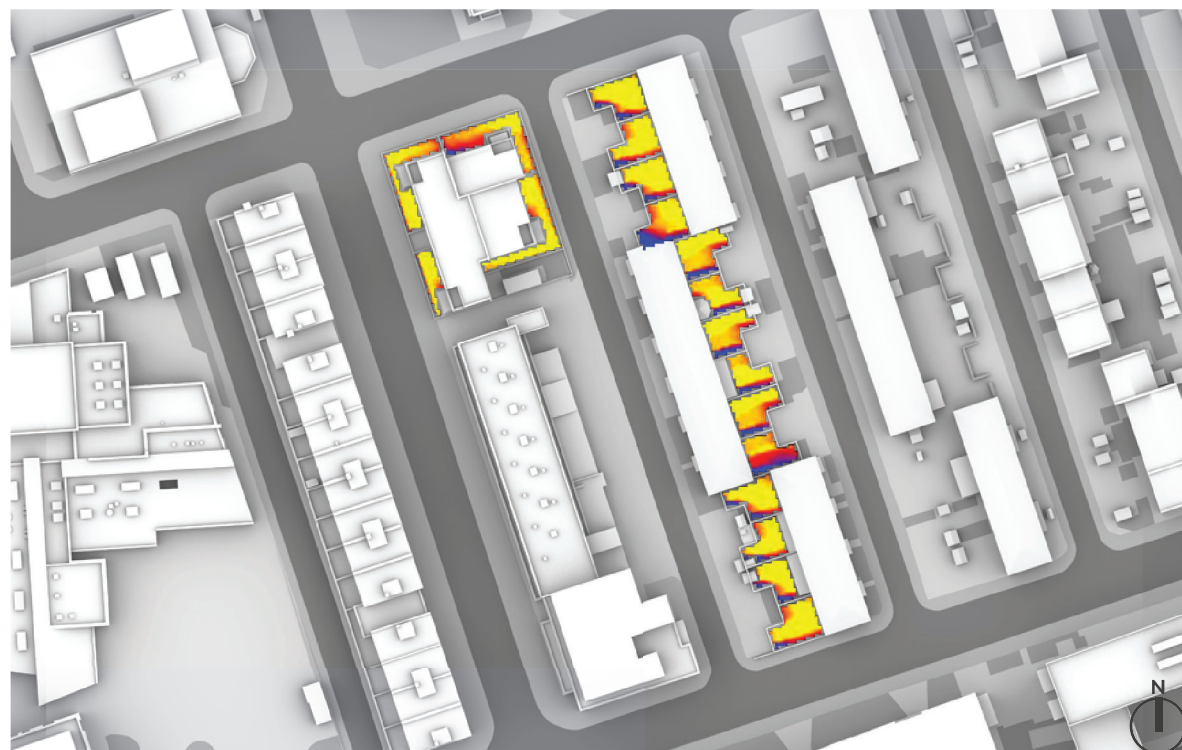

OVERSHADOWING ASSESSMENT - CUMULATIVE - AREAS 47-64
 SUN EXPOSURE ON GROUND - 21ST MARCH (SPRING EQUINOX)

21ST MARCH
 (SPRING EQUINOX)

LONDON
 Latitude: 51.4
 Longitude: 0.0
 Sunrise: 06:02 GMT
 Sunset: 18:14 GMT

Total Available Sunlight:
 12hrs 12mins

OVERSHADOWING ASSESSMENT - BASELINE - AREAS 47-64
 SUN EXPOSURE ON GROUND - 21ST JUNE (SUMMER SOLSTICE)

OVERSHADOWING ASSESSMENT - MAX PARAMETER - AREAS 47-64
 SUN EXPOSURE ON GROUND - 21ST JUNE (SUMMER SOLSTICE)

OVERSHADOWING ASSESSMENT - CUMULATIVE - AREAS 47-64
 SUN EXPOSURE ON GROUND - 21ST JUNE (SUMMER SOLSTICE)

21ST JUNE
 (SUMMER SOLSTICE)

LONDON
 Latitude: 51.4
 Longitude: 0.0
 Sunrise: 04:43 BMT
 Sunset: 21:21 BMT