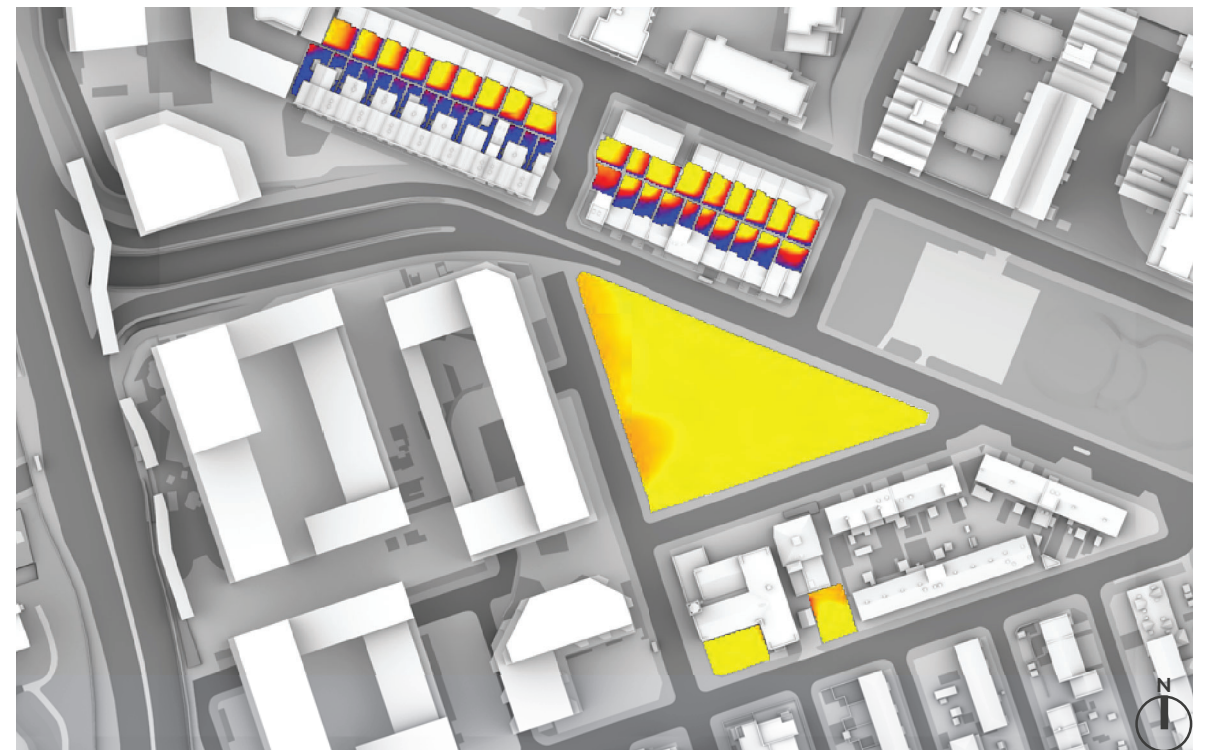

OVERSHADOWING ASSESSMENT - MAX PARAMETER - AREAS 1-46
SUN EXPOSURE ON GROUND - 21ST MARCH (SPRING EQUINOX)