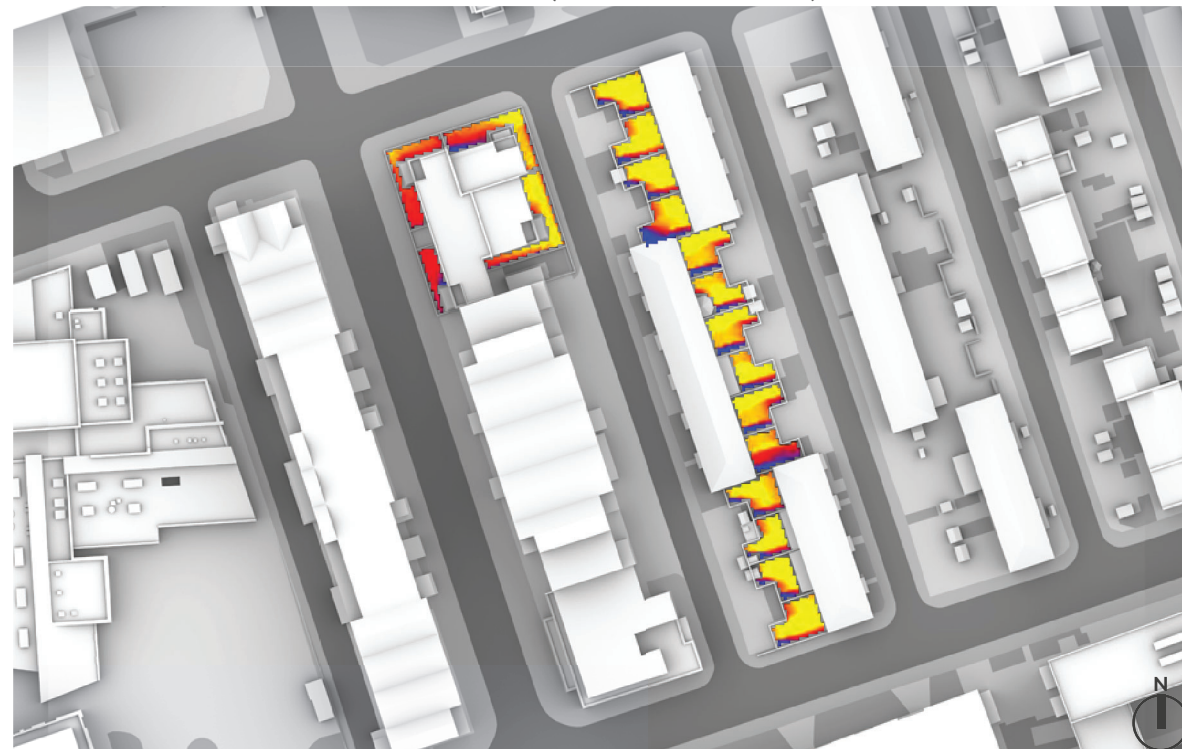

Total Available Sunlight:
 12hrs 12mins

OVERSHADOWING ASSESSMENT - BASELINE - AREAS 47-64
 SUN EXPOSURE ON GROUND - 21ST JUNE (SUMMER SOLSTICE)

OVERSHADOWING ASSESSMENT - MAX PARAMETER - AREAS 47-64
 SUN EXPOSURE ON GROUND - 21ST JUNE (SUMMER SOLSTICE)

OVERSHADOWING ASSESSMENT - CUMULATIVE - AREAS 47-64
 SUN EXPOSURE ON GROUND - 21ST JUNE (SUMMER SOLSTICE)

21ST JUNE
 (SUMMER SOLSTICE)

LONDON
 Latitude: 51.4
 Longitude: 0.0
 Sunrise: 04:43 BMT
 Sunset: 21:21 BMT