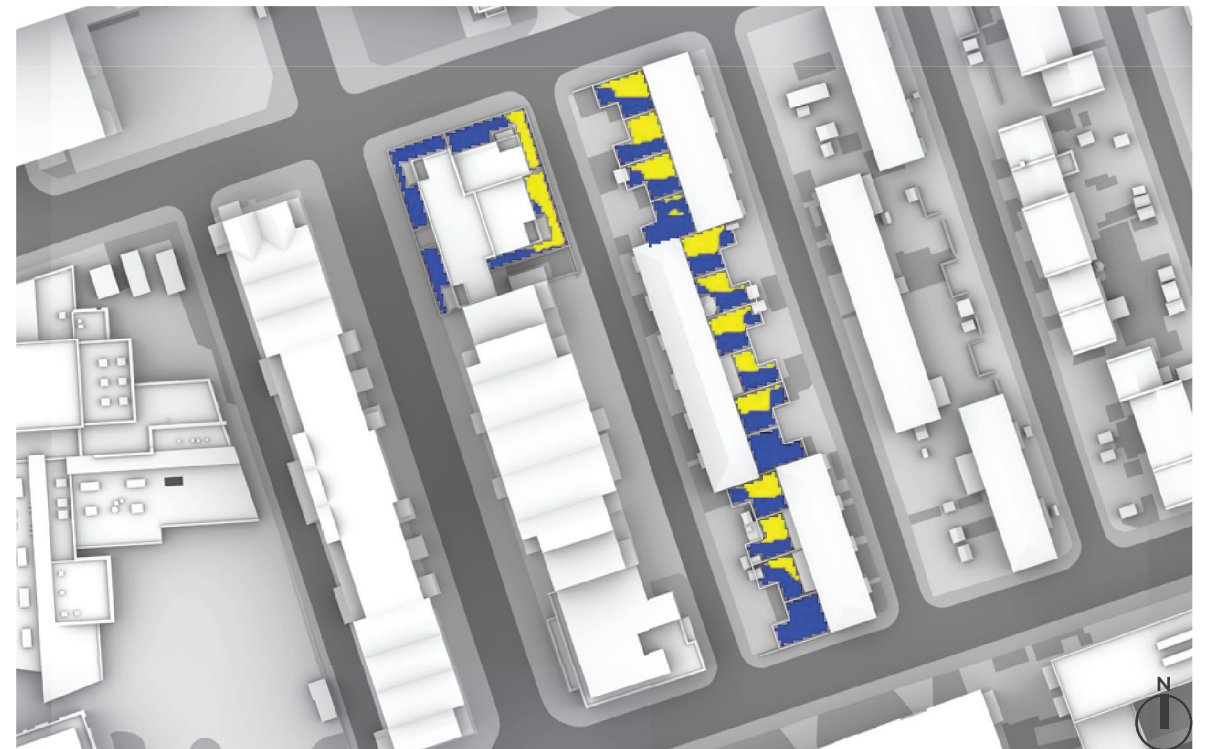

OVERSHADOWING ASSESSMENT - CUMULATIVE - AREAS 47-64
SUN HOURS ON GROUND - BRE TEST