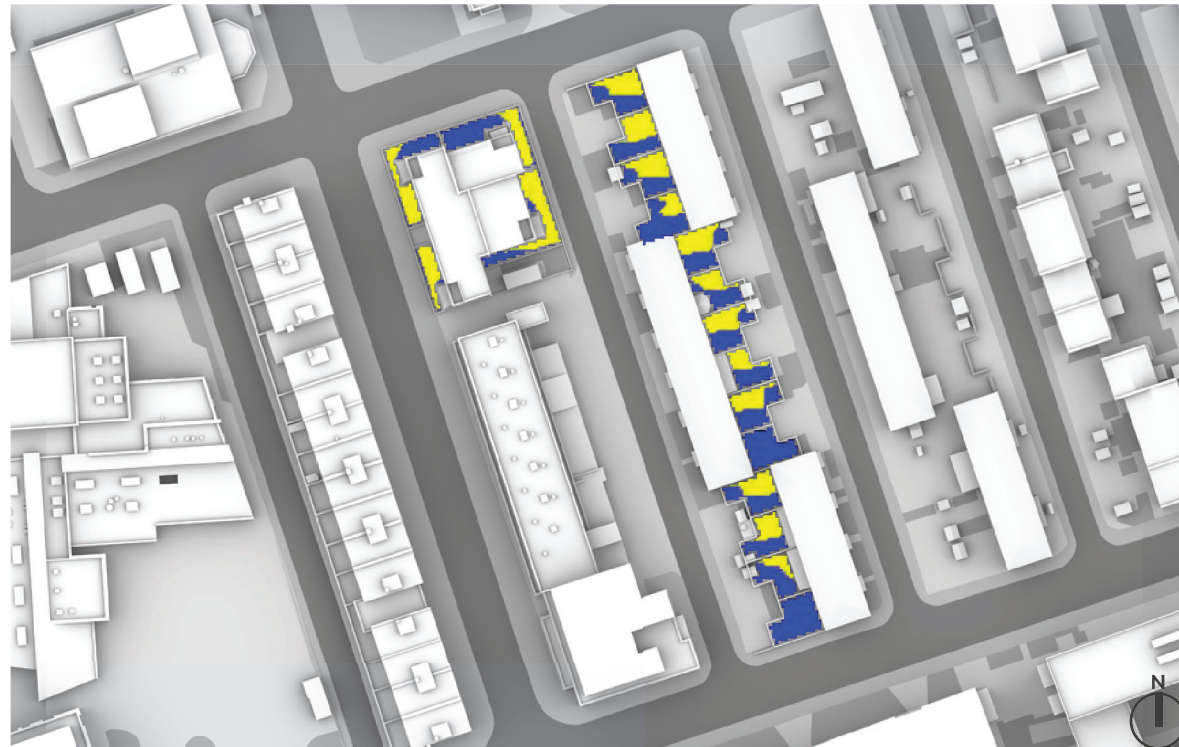

OVERSHADOWING ASSESSMENT - CUMULATIVE - AREAS 1-46
 SUN EXPOSURE ON GROUND - 21ST JUNE (SUMMER SOLSTICE)

21ST JUNE
 (SUMMER SOLSTICE)

LONDON
 Latitude: 51.4
 Longitude: 0.0
 Sunrise: 04:43 BMT
 Sunset: 21:21 BMT

Total Available Sunlight:
 16hrs 38mins

OVERSHADOWING ASSESSMENT - BASELINE - AREAS 47-64
 SUN HOURS ON GROUND - BRE TEST

OVERSHADOWING ASSESSMENT - MAX PARAMETER - AREAS 47-64
 SUN HOURS ON GROUND - BRE TEST