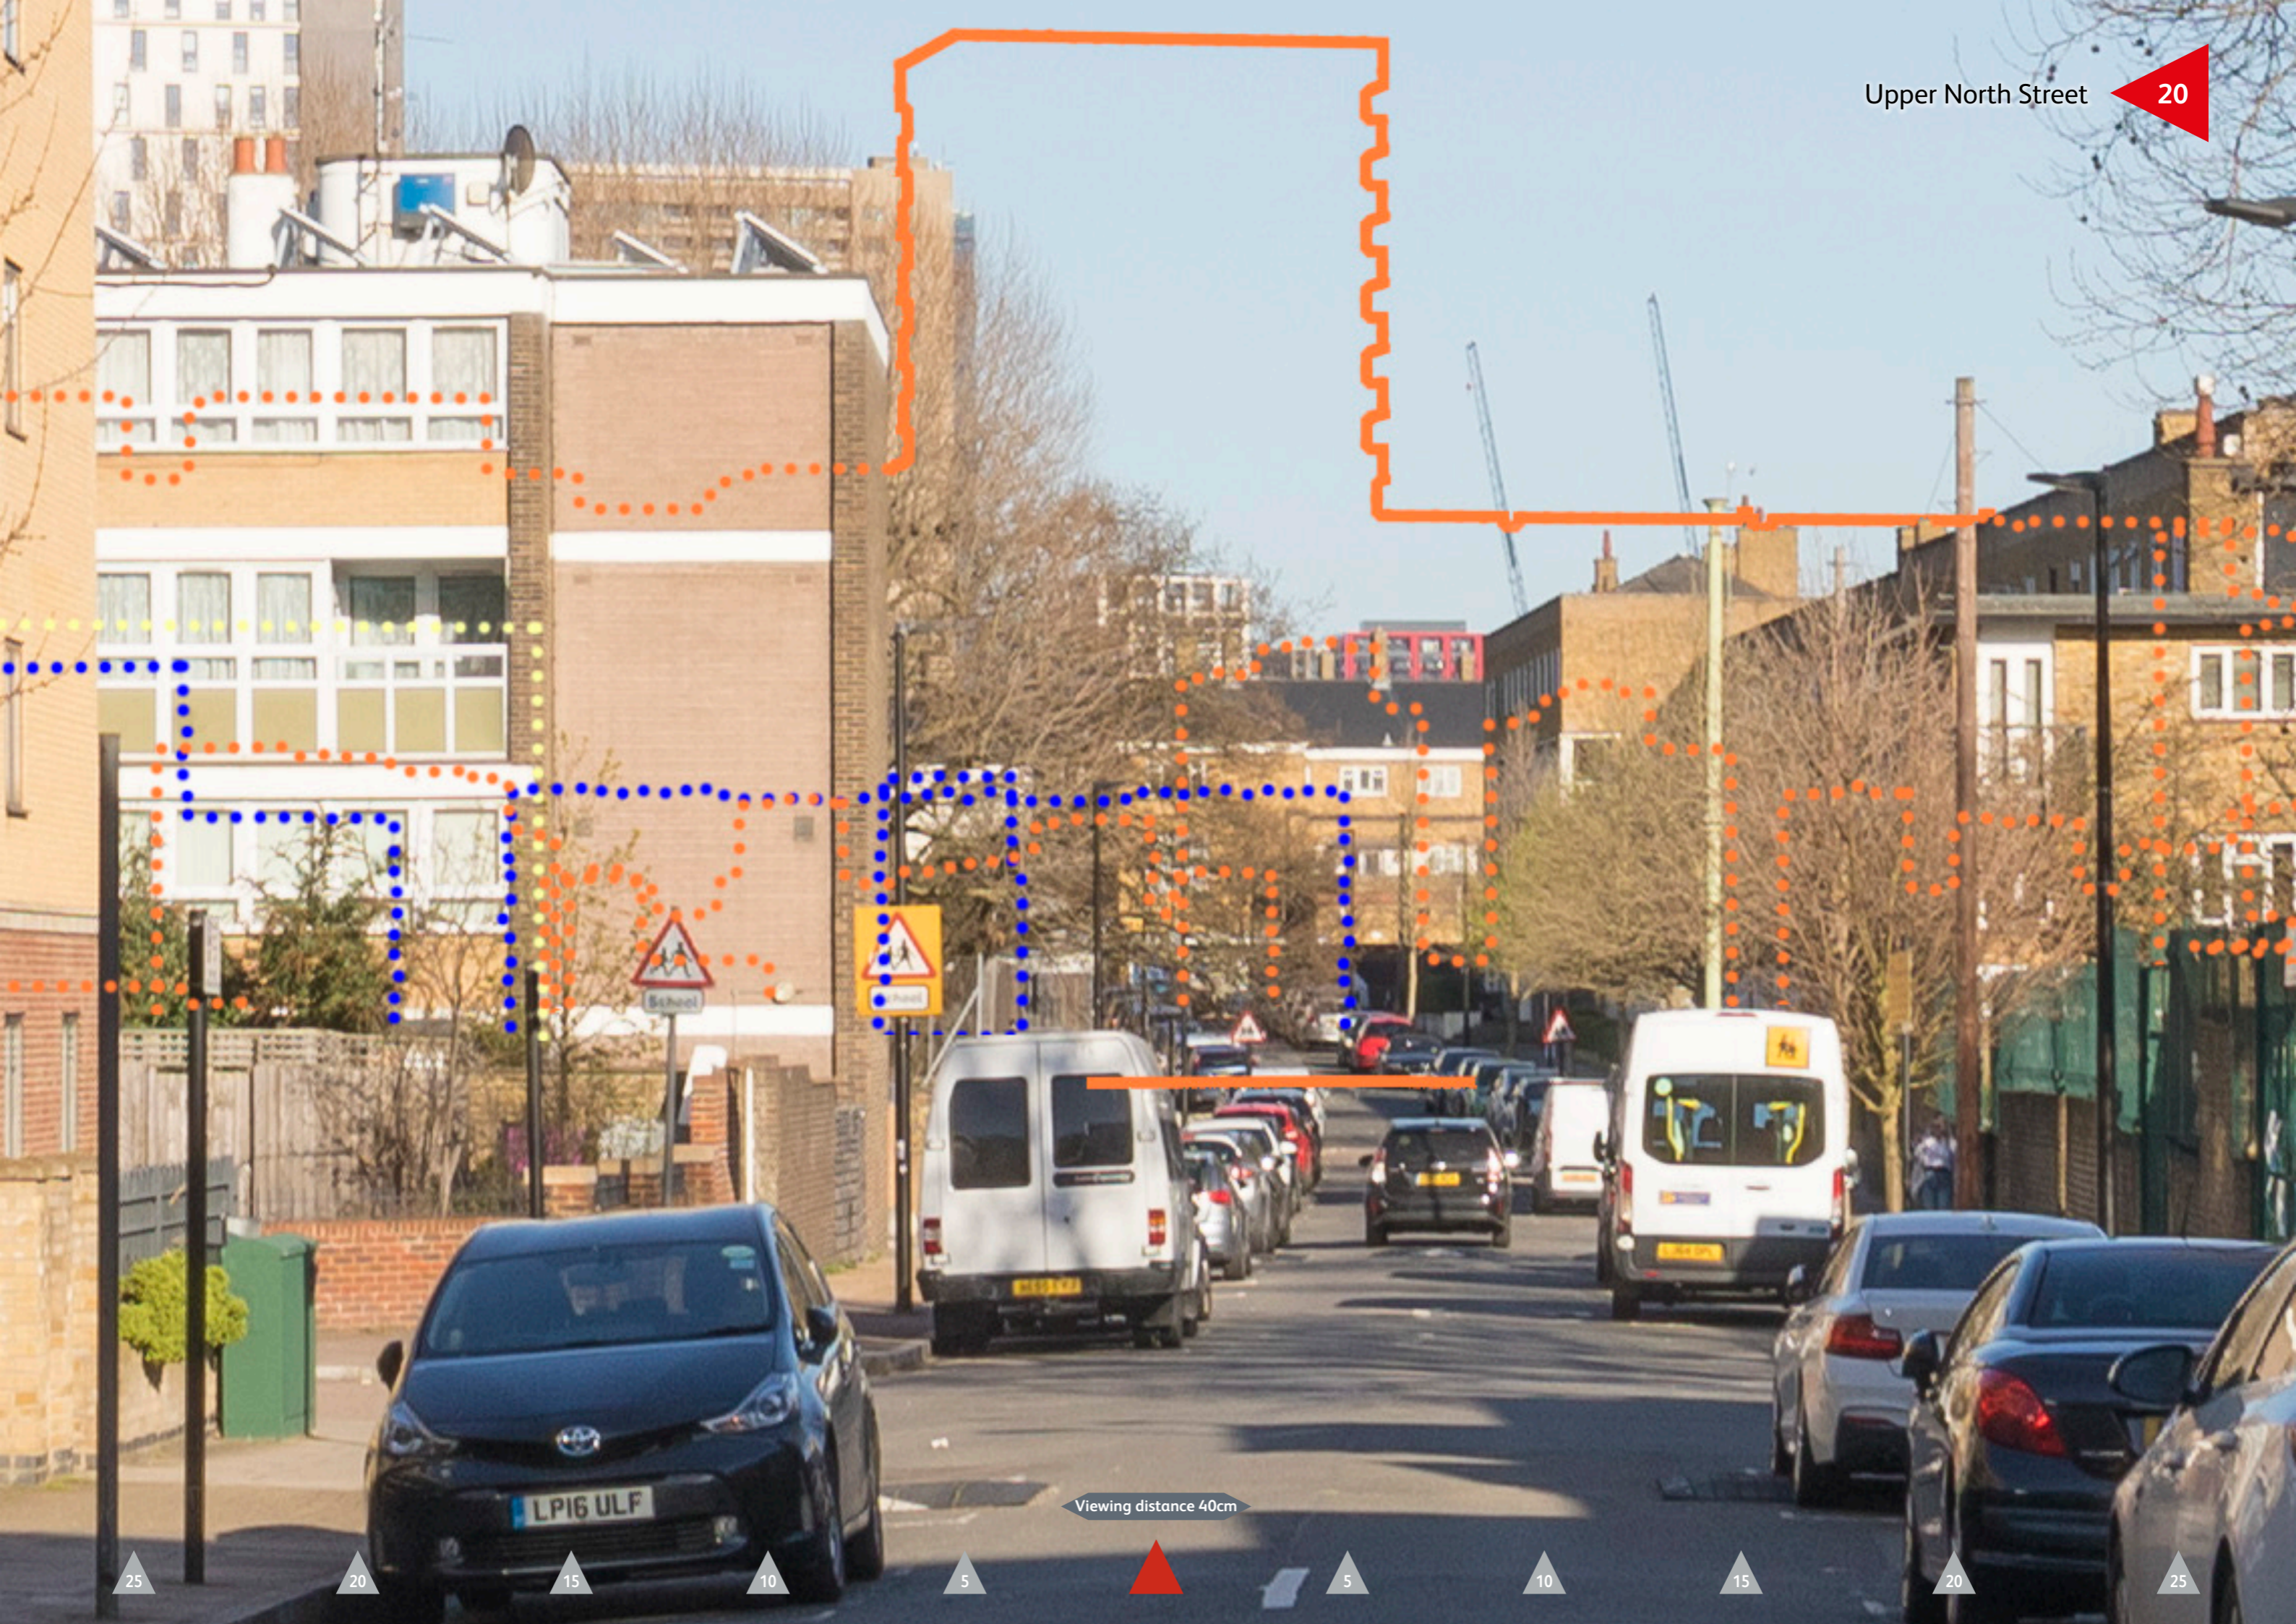

Viewing distance 40cm

25

20

15

10

5

5

10

15

20

25

Viewing distance 40cm

- 25
- 20
- 15
- 10
- 5
- 5
- 10
- 15
- 20
- 25

21

Cordelia Street

Viewing distance 40cm