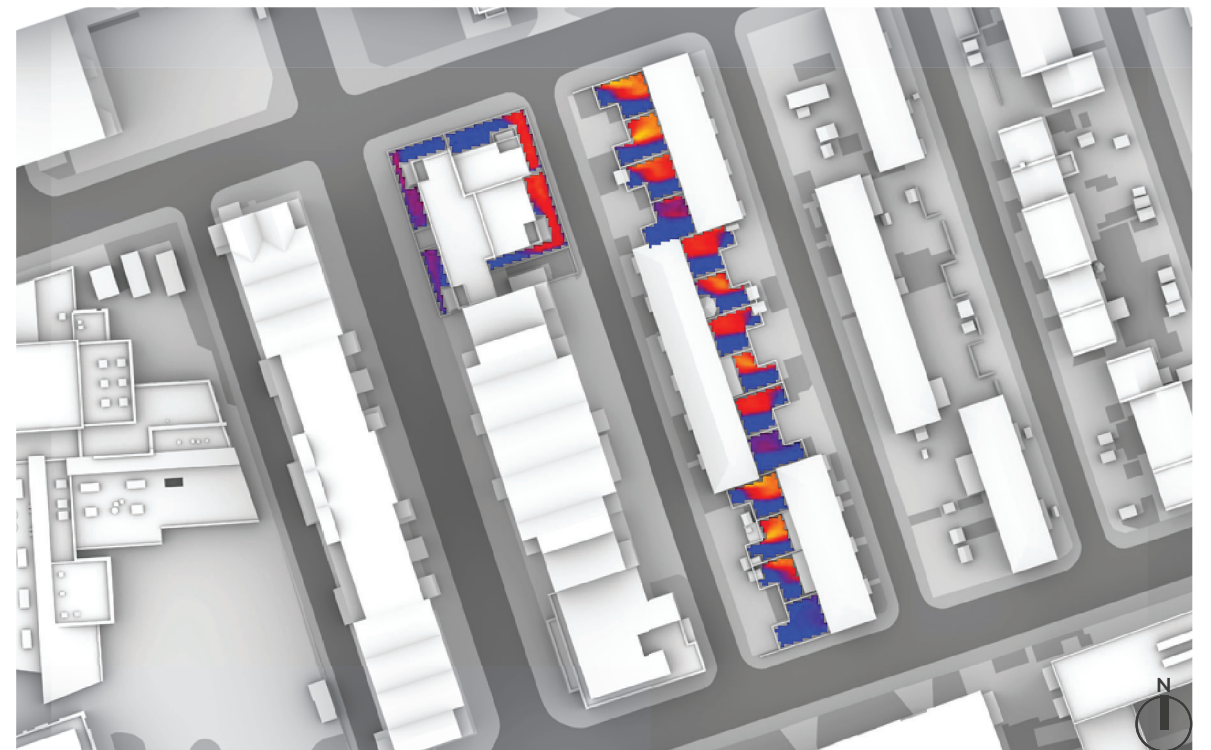

OVERSHADOWING ASSESSMENT - MAX PARAMETER - AREAS 47-64
SUN EXPOSURE ON GROUND - 21ST MARCH (SPRING EQUINOX)