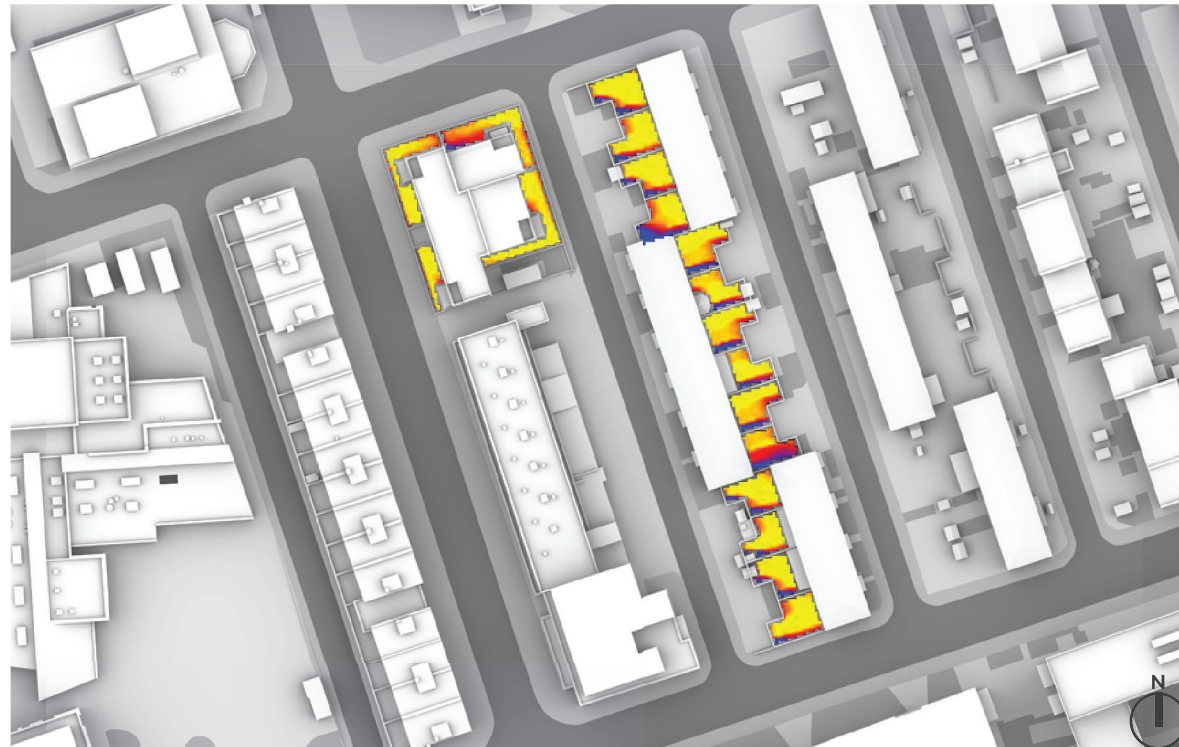

OVERSHADOWING ASSESSMENT - CUMULATIVE - AREAS 47-64
 SUN EXPOSURE ON GROUND - 21ST MARCH (SPRING EQUINOX)

21ST MARCH
 (SPRING EQUINOX)

LONDON
 Latitude: 51.4
 Longitude: 0.0
 Sunrise: 06:02 GMT
 Sunset: 18:14 GMT

Total Available Sunlight:
 12hrs 12mins

OVERSHADOWING ASSESSMENT - BASELINE - AREAS 47-64
 SUN EXPOSURE ON GROUND - 21ST JUNE (SUMMER SOLSTICE)

OVERSHADOWING ASSESSMENT - MAX PARAMETER - AREAS 47-64
 SUN EXPOSURE ON GROUND - 21ST JUNE (SUMMER SOLSTICE)