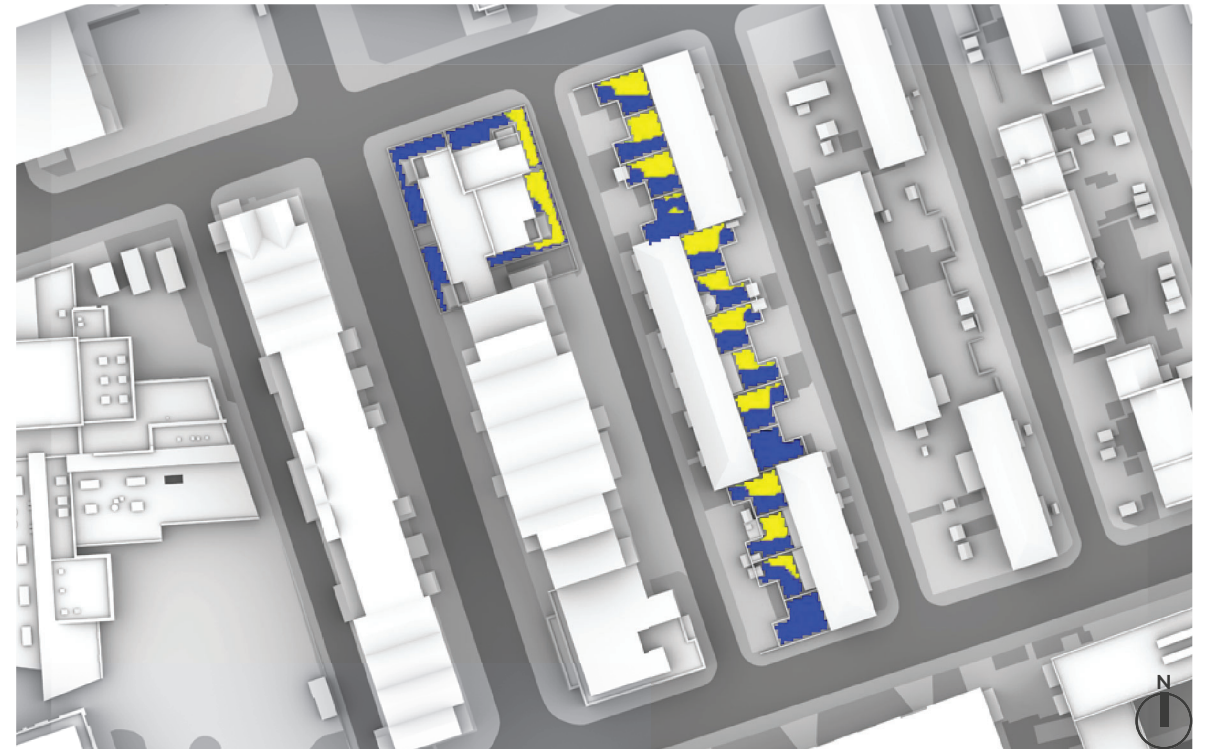

OVERSHADOWING ASSESSMENT - BASELINE - AREAS 47-64
 SUN HOURS ON GROUND - BRE TEST

OVERSHADOWING ASSESSMENT - MAX PARAMETER - AREAS 47-64
 SUN HOURS ON GROUND - BRE TEST

OVERSHADOWING ASSESSMENT - CUMULATIVE - AREAS 47-64
 SUN HOURS ON GROUND - BRE TEST