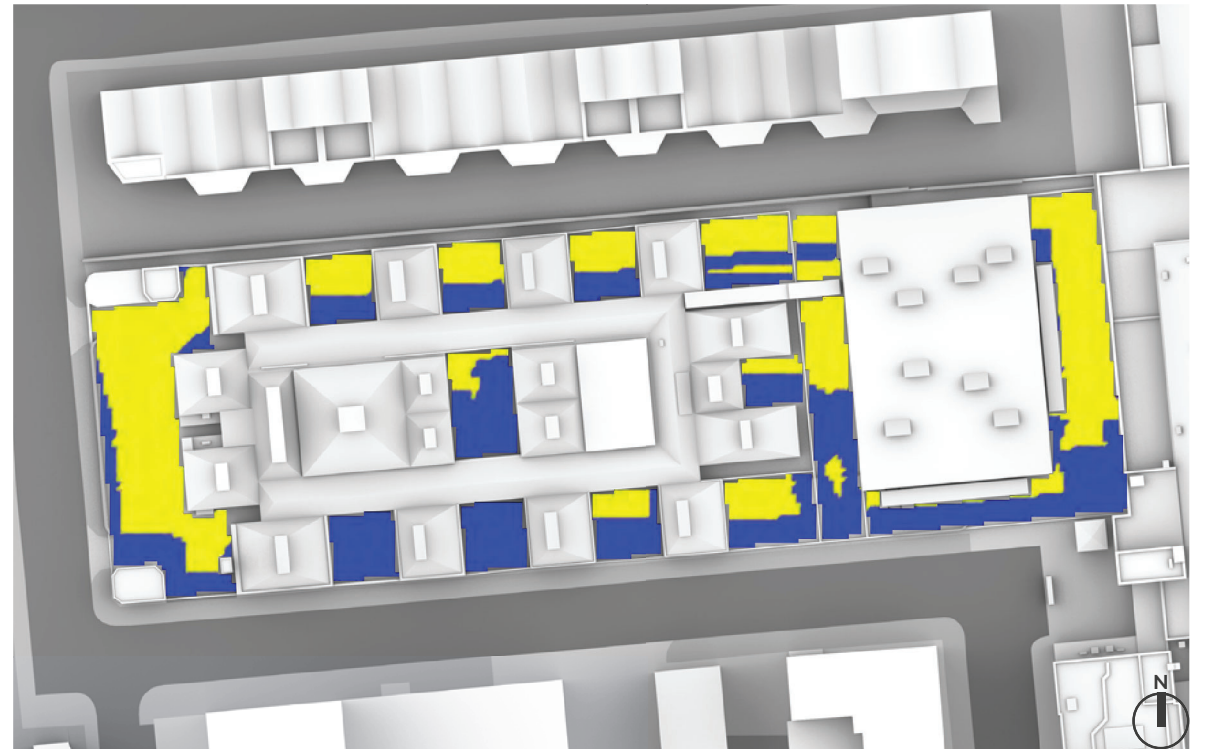

OVERSHADOWING ASSESSMENT - CUMULATIVE - AREAS 47-64
 SUN EXPOSURE ON GROUND - 21ST JUNE (SUMMER SOLSTICE)

21ST JUNE
(SUMMER SOLSTICE)

LONDON
 Latitude: 51.4
 Longitude: 0.0
 Sunrise: 04:43 BMT
 Sunset: 21:21 BMT

Total Available Sunlight:
 16hrs 38mins

OVERSHADOWING ASSESSMENT - BASELINE - AREAS 65-78
 SUN HOURS ON GROUND - BRE TEST

OVERSHADOWING ASSESSMENT - MAX PARAMETER - AREAS 65-78
 SUN HOURS ON GROUND - BRE TEST