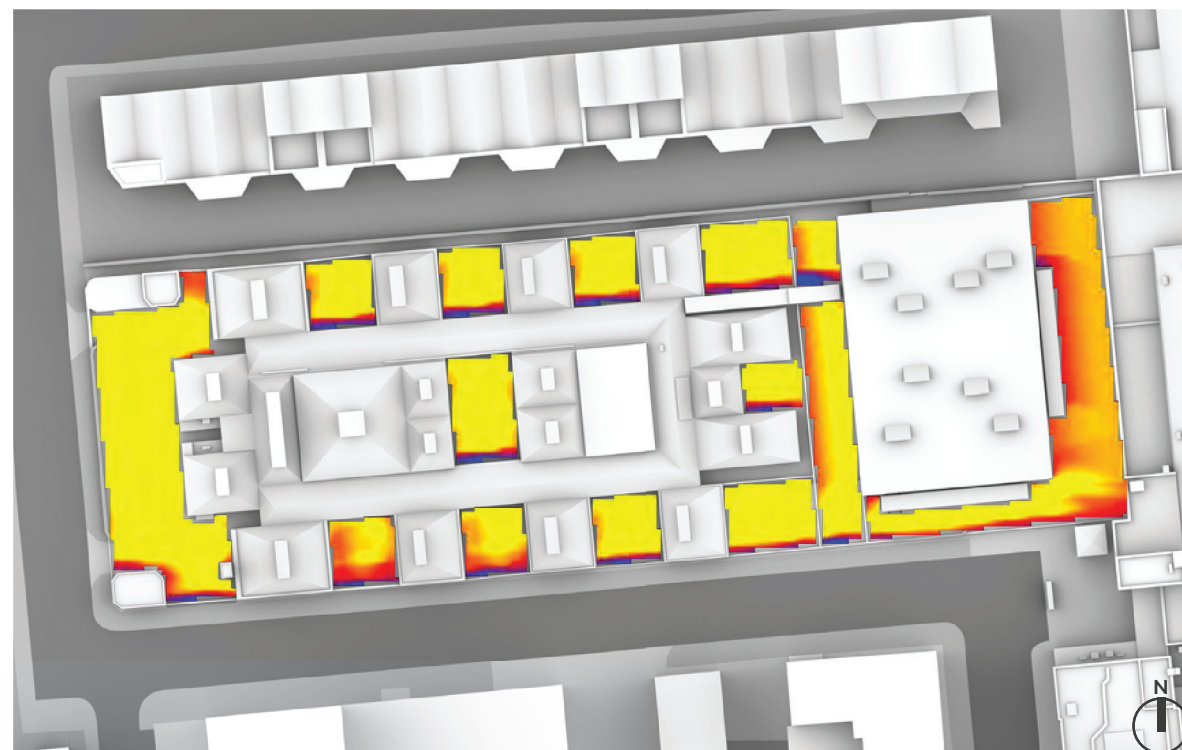

OVERSHADOWING ASSESSMENT - CUMULATIVE - AREAS 65-78
 SUN EXPOSURE ON GROUND - 21ST MARCH (SPRING EQUINOX)

21ST MARCH
 (SPRING EQUINOX)

LONDON
 Latitude: 51.4
 Longitude: 0.0
 Sunrise: 06:02 GMT
 Sunset: 18:14 GMT

Total Available Sunlight:
 12hrs 12mins

OVERSHADOWING ASSESSMENT - BASELINE - AREAS 65-78
 SUN EXPOSURE ON GROUND - 21ST JUNE (SUMMER SOLSTICE)

OVERSHADOWING ASSESSMENT - MAX PARAMETER - AREAS 65-78
 SUN EXPOSURE ON GROUND - 21ST JUNE (SUMMER SOLSTICE)

OVERSHADOWING ASSESSMENT - CUMULATIVE - AREAS 65-78
 SUN EXPOSURE ON GROUND - 21ST JUNE (SUMMER SOLSTICE)

21ST JUNE
 (SUMMER SOLSTICE)

LONDON
 Latitude: 51.4
 Longitude: 0.0
 Sunrise: 04:43 BMT
 Sunset: 21:21 BMT