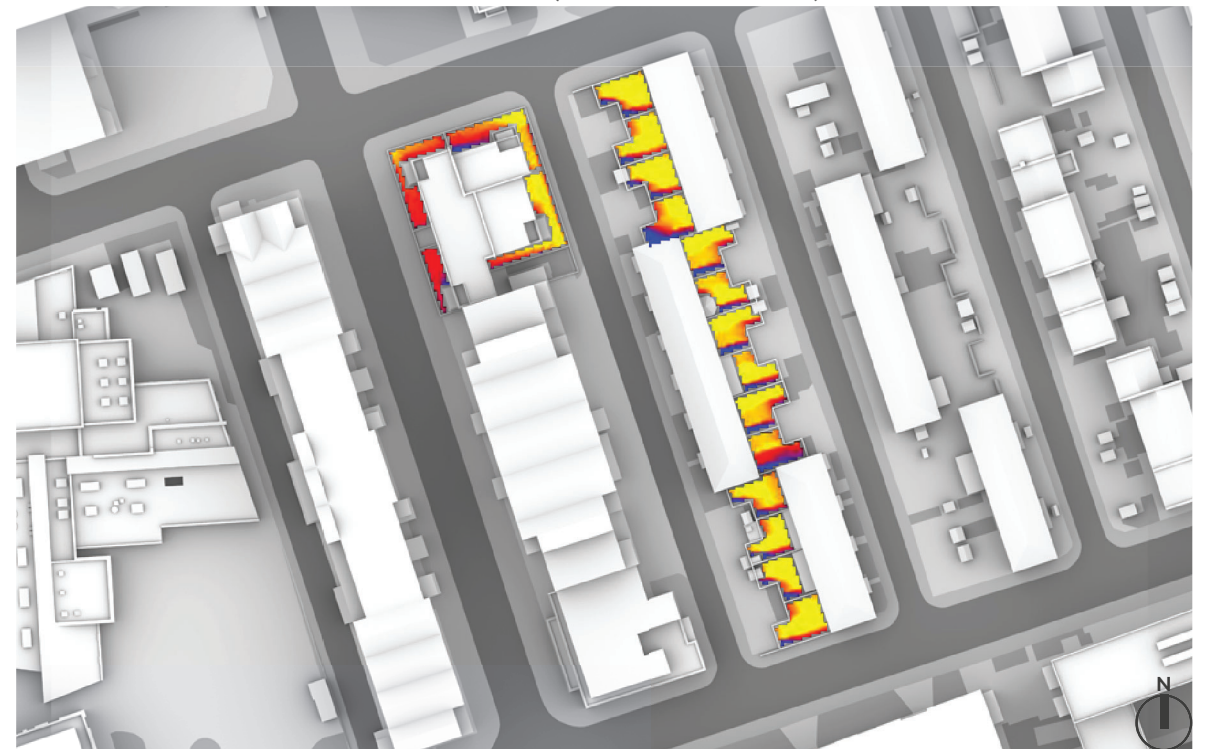

Total Available Sunlight:
 12hrs 12mins

OVERSHADOWING ASSESSMENT - BASELINE - AREAS 47-64
 SUN EXPOSURE ON GROUND - 21ST JUNE (SUMMER SOLSTICE)

OVERSHADOWING ASSESSMENT - MAX PARAMETER - AREAS 47-64
 SUN EXPOSURE ON GROUND - 21ST JUNE (SUMMER SOLSTICE)

OVERSHADOWING ASSESSMENT - CUMULATIVE - AREAS 47-64
 SUN EXPOSURE ON GROUND - 21ST JUNE (SUMMER SOLSTICE)

21ST JUNE
(SUMMER SOLSTICE)

LONDON
 Latitude: 51.4
 Longitude: 0.0
 Sunrise: 04:43 BMT
 Sunset: 21:21 BMT

Total Available Sunlight:
 16hrs 38mins

OVERSHADOWING ASSESSMENT - BASELINE - AREAS 65-78
 SUN HOURS ON GROUND - BRE TEST

OVERSHADOWING ASSESSMENT - MAX PARAMETER - AREAS 65-78
 SUN HOURS ON GROUND - BRE TEST