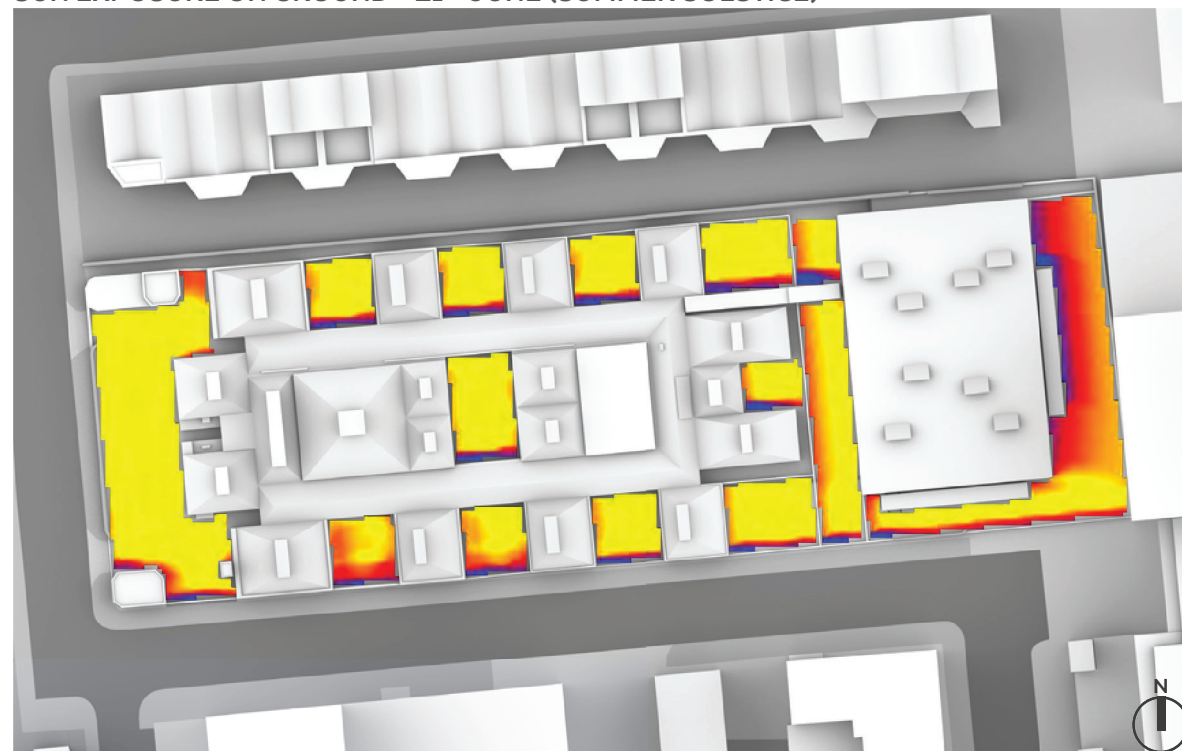

OVERSHADOWING ASSESSMENT - CUMULATIVE - AREAS 65-78
 SUN EXPOSURE ON GROUND - 21ST MARCH (SPRING EQUINOX)

21ST MARCH
 (SPRING EQUINOX)

LONDON
 Latitude: 51.4
 Longitude: 0.0
 Sunrise: 06:02 GMT
 Sunset: 18:14 GMT

Total Available Sunlight:
 12hrs 12mins

OVERSHADOWING ASSESSMENT - BASELINE - AREAS 65-78
 SUN EXPOSURE ON GROUND - 21ST JUNE (SUMMER SOLSTICE)

OVERSHADOWING ASSESSMENT - MAX PARAMETER - AREAS 65-78
 SUN EXPOSURE ON GROUND - 21ST JUNE (SUMMER SOLSTICE)

OVERSHADOWING ASSESSMENT - CUMULATIVE - AREAS 65-78
 SUN EXPOSURE ON GROUND - 21ST JUNE (SUMMER SOLSTICE)

21ST JUNE
 (SUMMER SOLSTICE)

LONDON
 Latitude: 51.4
 Longitude: 0.0
 Sunrise: 04:43 BMT
 Sunset: 21:21 BMT