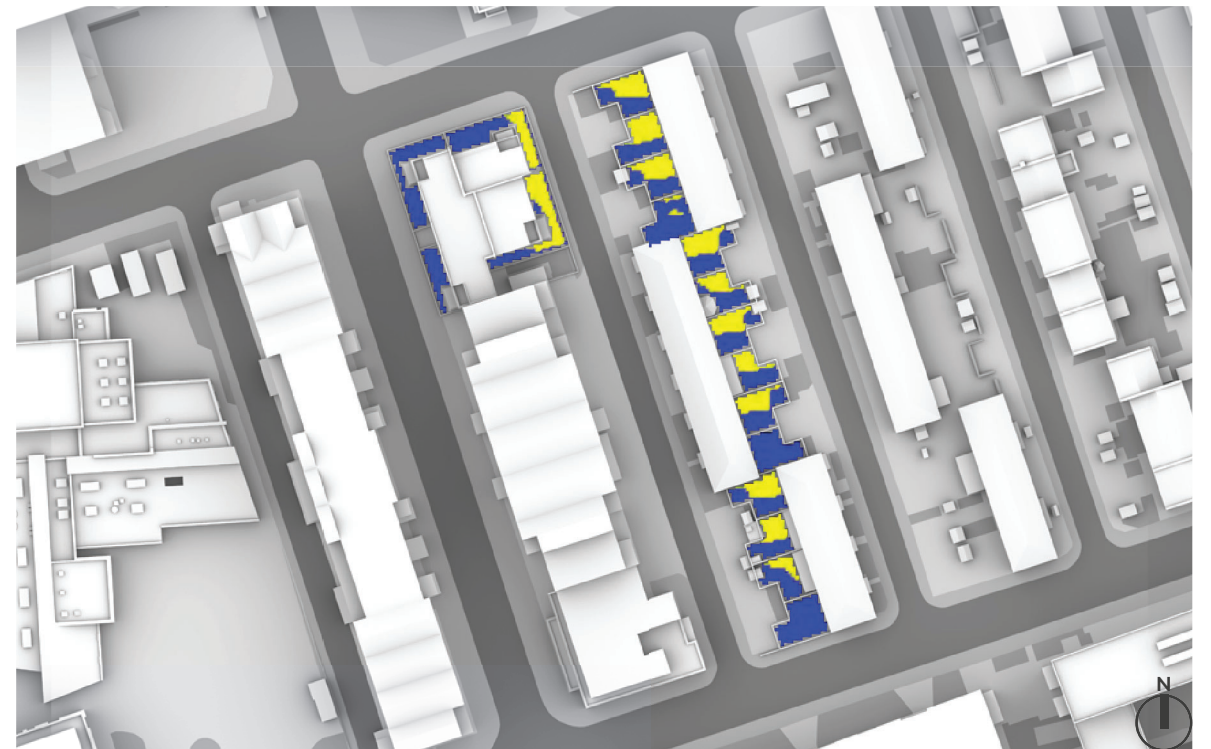

OVERSHADOWING ASSESSMENT - BASELINE - AREAS 47-64
 SUN HOURS ON GROUND - BRE TEST

OVERSHADOWING ASSESSMENT - MAX PARAMETER - AREAS 47-64
 SUN HOURS ON GROUND - BRE TEST

OVERSHADOWING ASSESSMENT - CUMULATIVE - AREAS 47-64
 SUN HOURS ON GROUND - BRE TEST