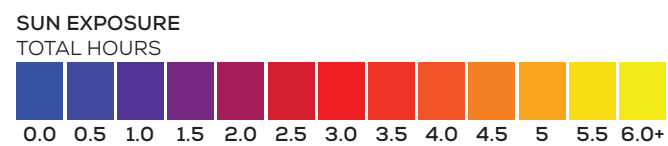

Total Available Sunlight:
 16hrs 38mins

OVERSHADOWING ASSESSMENT - BASELINE - AREAS 65-78
 SUN HOURS ON GROUND - BRE TEST

OVERSHADOWING ASSESSMENT - MAX PARAMETER - AREAS 65-78
 SUN HOURS ON GROUND - BRE TEST

OVERSHADOWING ASSESSMENT - CUMULATIVE - AREAS 65-78
 SUN HOURS ON GROUND - BRE TEST

OVERSHADOWING ASSESSMENT - BASELINE - AREAS 65-78
 SUN EXPOSURE ON GROUND - 21ST MARCH (SPRING EQUINOX)

OVERSHADOWING ASSESSMENT - MAX PARAMETER - AREAS 65-78
 SUN EXPOSURE ON GROUND - 21ST MARCH (SPRING EQUINOX)

OVERSHADOWING ASSESSMENT - CUMULATIVE - AREAS 65-78
 SUN EXPOSURE ON GROUND - 21ST MARCH (SPRING EQUINOX)

21ST MARCH
 (SPRING EQUINOX)

LONDON
 Latitude: 51.4
 Longitude: 0.0
 Sunrise: 06:02 GMT
 Sunset: 18:14 GMT

Total Available Sunlight:
 12hrs 12mins

OVERSHADOWING ASSESSMENT - BASELINE - AREAS 65-78
 SUN EXPOSURE ON GROUND - 21ST JUNE (SUMMER SOLSTICE)

OVERSHADOWING ASSESSMENT - MAX PARAMETER - AREAS 65-78
 SUN EXPOSURE ON GROUND - 21ST JUNE (SUMMER SOLSTICE)