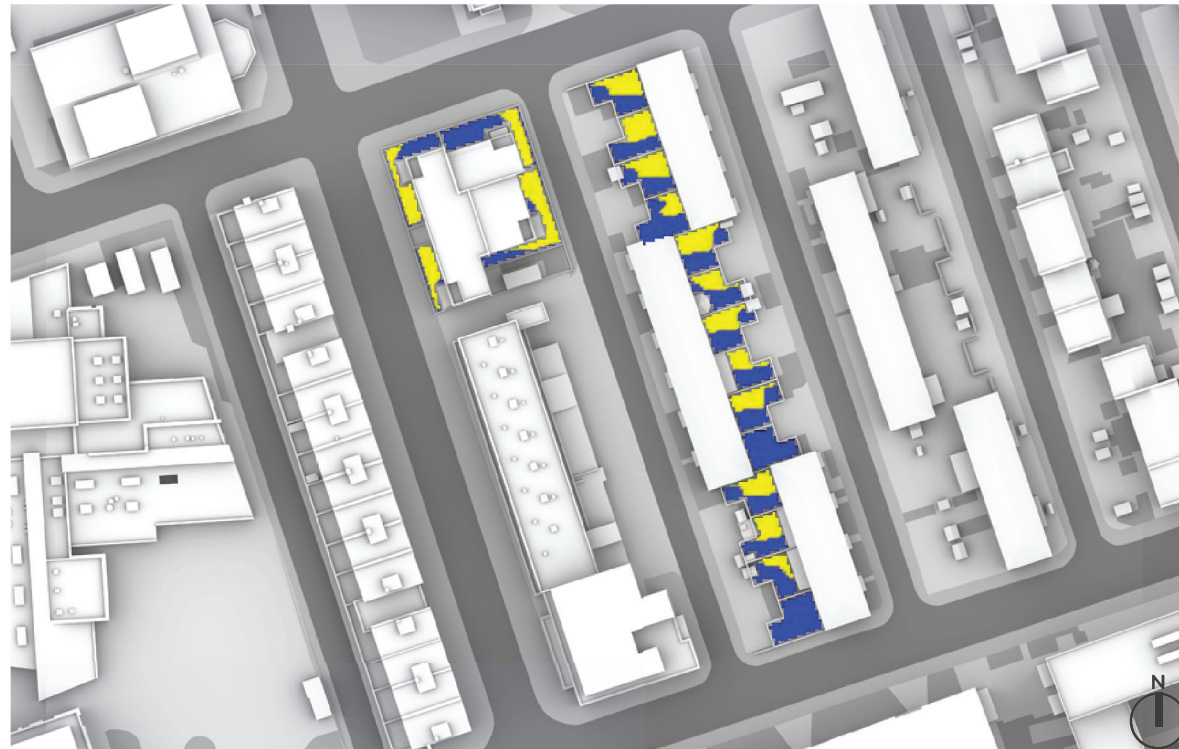

OVERSHADOWING ASSESSMENT - BASELINE - AREAS 47-64
 SUN HOURS ON GROUND - BRE TEST

OVERSHADOWING ASSESSMENT - MAX PARAMETER - AREAS 47-64
 SUN HOURS ON GROUND - BRE TEST

OVERSHADOWING ASSESSMENT - CUMULATIVE - AREAS 47-64
 SUN HOURS ON GROUND - BRE TEST