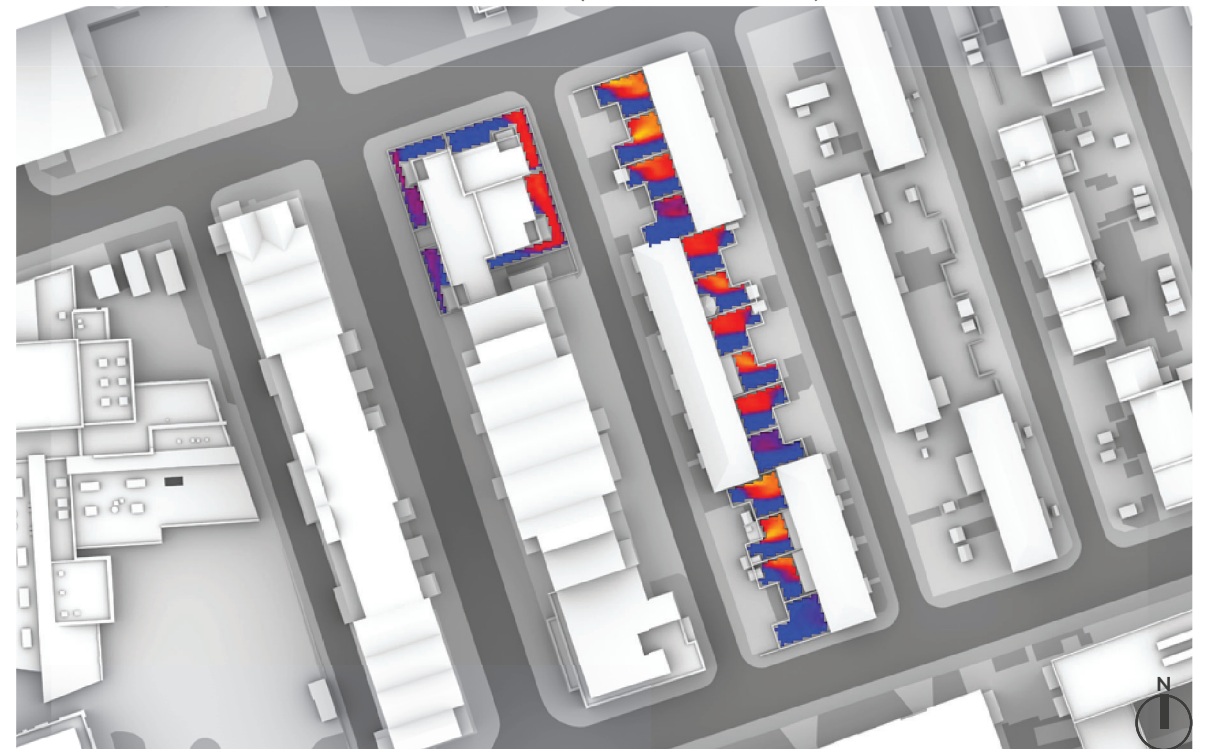

OVERSHADOWING ASSESSMENT - CUMULATIVE - AREAS 47-64
SUN EXPOSURE ON GROUND - 21ST MARCH (SPRING EQUINOX)

21ST MARCH
(SPRING EQUINOX)

LONDON
Latitude: 51.4
Longitude: 0.0
Sunrise: 06:02 GMT
Sunset: 18:14 GMT

Total Available Sunlight:
12hrs 12mins