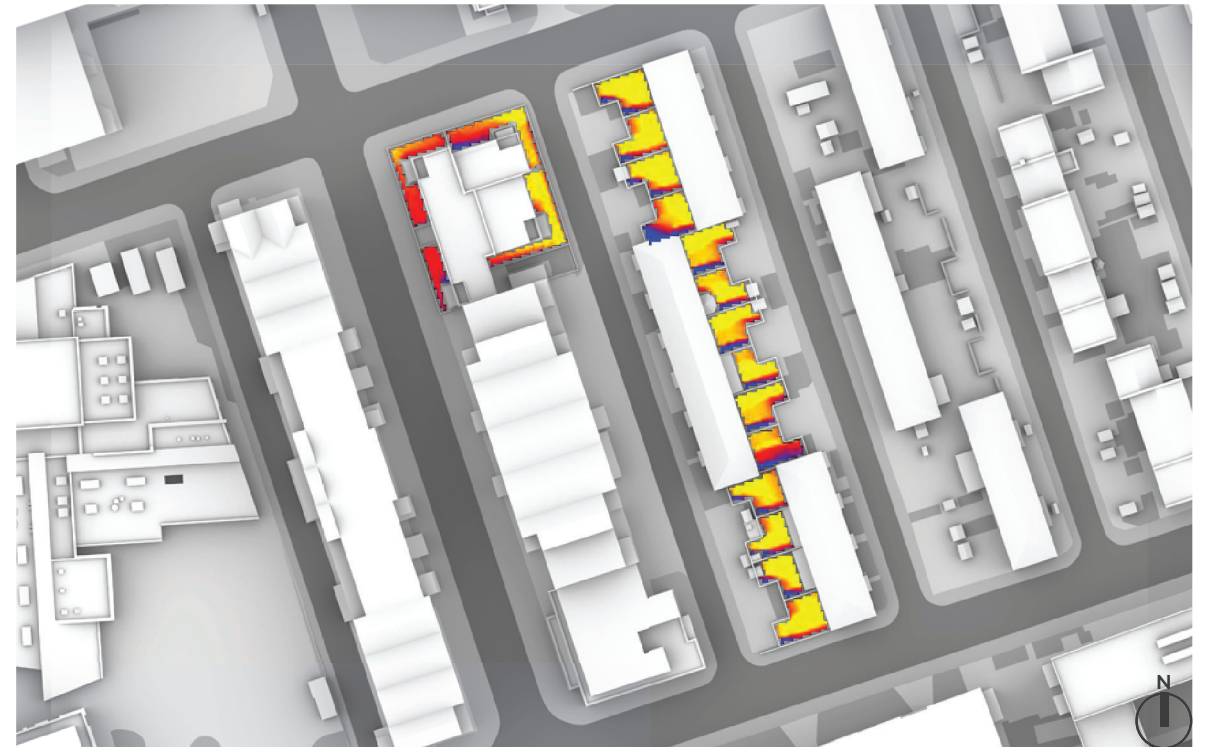

OVERSHADOWING ASSESSMENT - CUMULATIVE - AREAS 47-64
 SUN EXPOSURE ON GROUND - 21ST MARCH (SPRING EQUINOX)

21ST MARCH
 (SPRING EQUINOX)

LONDON
 Latitude: 51.4
 Longitude: 0.0
 Sunrise: 06:02 GMT
 Sunset: 18:14 GMT

Total Available Sunlight:
 12hrs 12mins

OVERSHADOWING ASSESSMENT - BASELINE - AREAS 47-64
 SUN EXPOSURE ON GROUND - 21ST JUNE (SUMMER SOLSTICE)

OVERSHADOWING ASSESSMENT - MAX PARAMETER - AREAS 47-64
 SUN EXPOSURE ON GROUND - 21ST JUNE (SUMMER SOLSTICE)

OVERSHADOWING ASSESSMENT - CUMULATIVE - AREAS 47-64
 SUN EXPOSURE ON GROUND - 21ST JUNE (SUMMER SOLSTICE)

21ST JUNE
(SUMMER SOLSTICE)

LONDON
 Latitude: 51.4
 Longitude: 0.0
 Sunrise: 04:43 BMT
 Sunset: 21:21 BMT