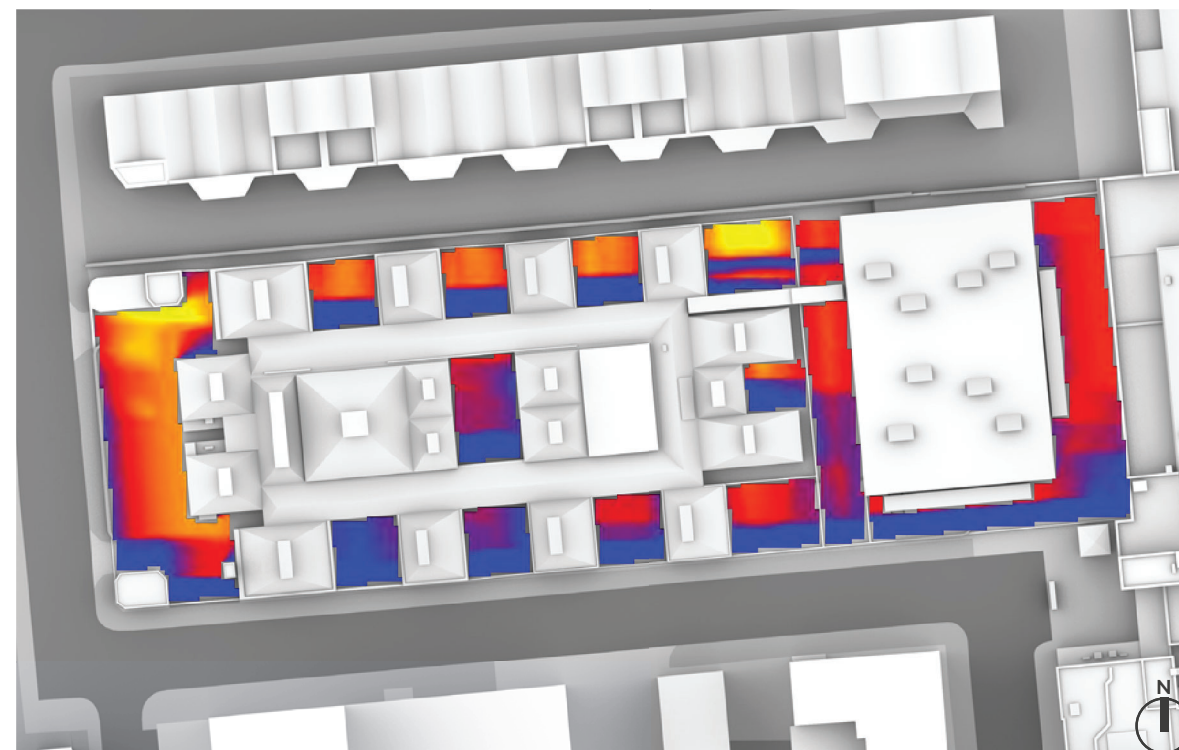

OVERSHADOWING ASSESSMENT - CUMULATIVE - AREAS 47-64
 SUN EXPOSURE ON GROUND - 21ST JUNE (SUMMER SOLSTICE)

21ST JUNE
(SUMMER SOLSTICE)

LONDON
 Latitude: 51.4
 Longitude: 0.0
 Sunrise: 04:43 BMT
 Sunset: 21:21 BMT

Total Available Sunlight:
 16hrs 38mins

OVERSHADOWING ASSESSMENT - BASELINE - AREAS 65-78
 SUN HOURS ON GROUND - BRE TEST

OVERSHADOWING ASSESSMENT - MAX PARAMETER - AREAS 65-78
 SUN HOURS ON GROUND - BRE TEST

OVERSHADOWING ASSESSMENT - CUMULATIVE - AREAS 65-78
 SUN EXPOSURE ON GROUND - 21ST MARCH (SPRING EQUINOX)

21ST MARCH
 (SPRING EQUINOX)

LONDON
 Latitude: 51.4
 Longitude: 0.0
 Sunrise: 06:02 GMT
 Sunset: 18:14 GMT