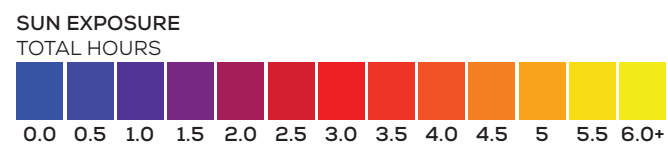

OVERSHADOWING ASSESSMENT - CUMULATIVE - AREAS 65-78
 SUN EXPOSURE ON GROUND - 21ST MARCH (SPRING EQUINOX)

21ST MARCH
 (SPRING EQUINOX)

LONDON
 Latitude: 51.4
 Longitude: 0.0
 Sunrise: 06:02 GMT
 Sunset: 18:14 GMT

Total Available Sunlight:
 12hrs 12mins

OVERSHADOWING ASSESSMENT - BASELINE - AREAS 65-78
 SUN EXPOSURE ON GROUND - 21ST JUNE (SUMMER SOLSTICE)

OVERSHADOWING ASSESSMENT - MAX PARAMETER - AREAS 65-78
 SUN EXPOSURE ON GROUND - 21ST JUNE (SUMMER SOLSTICE)

OVERSHADOWING ASSESSMENT - CUMULATIVE - AREAS 65-78
 SUN EXPOSURE ON GROUND - 21ST JUNE (SUMMER SOLSTICE)

21ST JUNE
 (SUMMER SOLSTICE)

LONDON
 Latitude: 51.4
 Longitude: 0.0
 Sunrise: 04:43 BMT
 Sunset: 21:21 BMT

Total Available Sunlight:
 16hrs 38mins

Baseline v
Consented v
Max Parameter