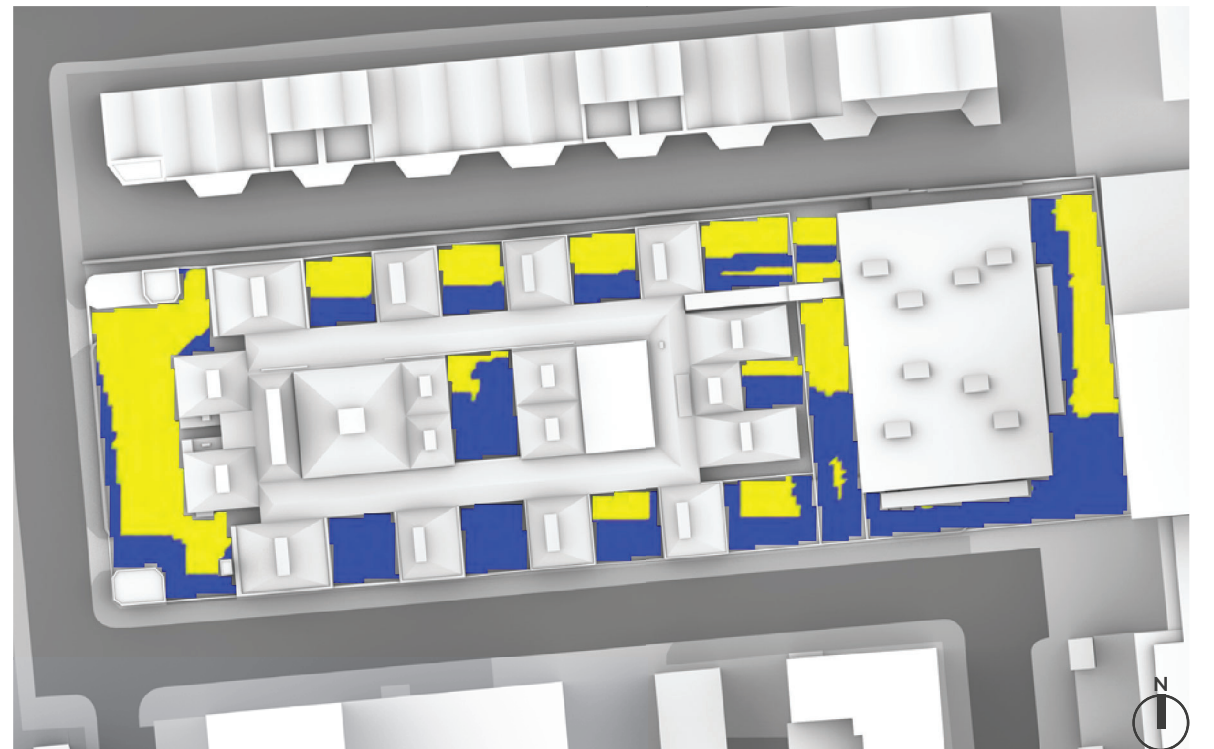

OVERSHADOWING ASSESSMENT - CUMULATIVE - AREAS 65-78
SUN HOURS ON GROUND - BRE TEST