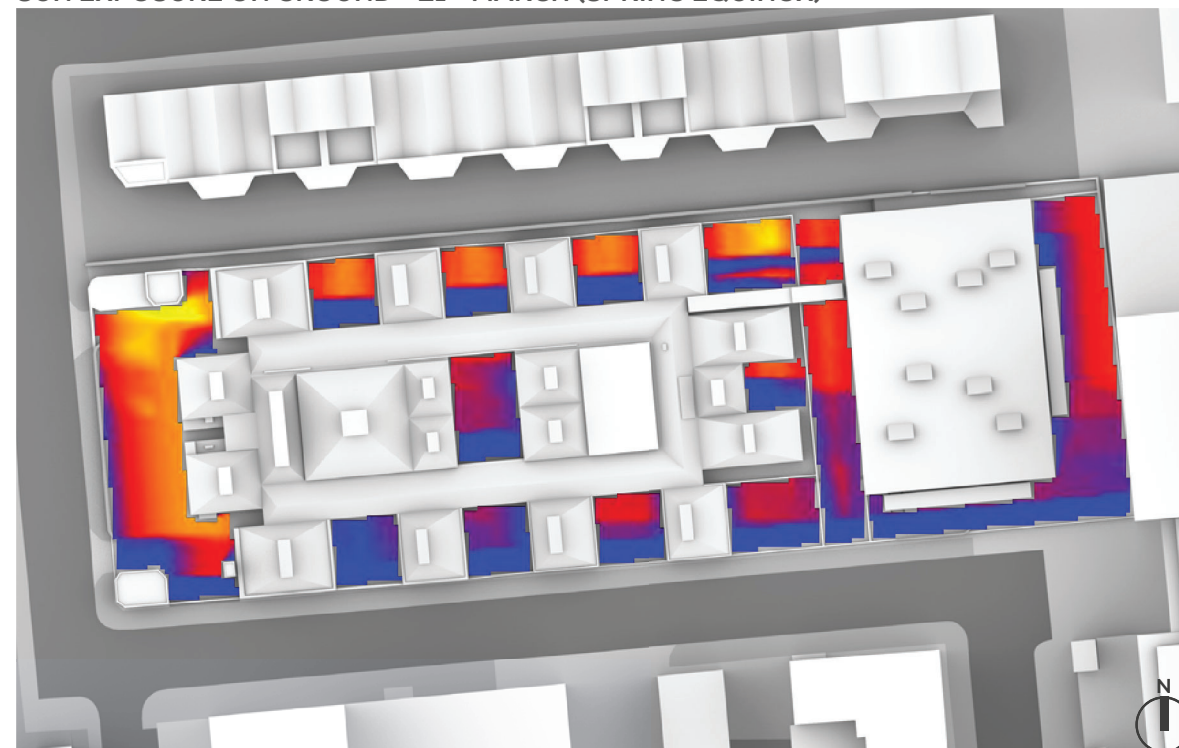

OVERSHADOWING ASSESSMENT - CUMULATIVE - AREAS 65-78
 SUN HOURS ON GROUND - BRE TEST

OVERSHADOWING ASSESSMENT - BASELINE - AREAS 65-78
 SUN EXPOSURE ON GROUND - 21ST MARCH (SPRING EQUINOX)

OVERSHADOWING ASSESSMENT - MAX PARAMETER - AREAS 65-78
 SUN EXPOSURE ON GROUND - 21ST MARCH (SPRING EQUINOX)

OVERSHADOWING ASSESSMENT - CUMULATIVE - AREAS 65-78
 SUN EXPOSURE ON GROUND - 21ST MARCH (SPRING EQUINOX)

21ST MARCH
 (SPRING EQUINOX)

LONDON
 Latitude: 51.4
 Longitude: 0.0
 Sunrise: 06:02 GMT
 Sunset: 18:14 GMT

Total Available Sunlight:
 12hrs 12mins

OVERSHADOWING ASSESSMENT - BASELINE - AREAS 65-78
 SUN EXPOSURE ON GROUND - 21ST JUNE (SUMMER SOLSTICE)

OVERSHADOWING ASSESSMENT - MAX PARAMETER - AREAS 65-78
 SUN EXPOSURE ON GROUND - 21ST JUNE (SUMMER SOLSTICE)