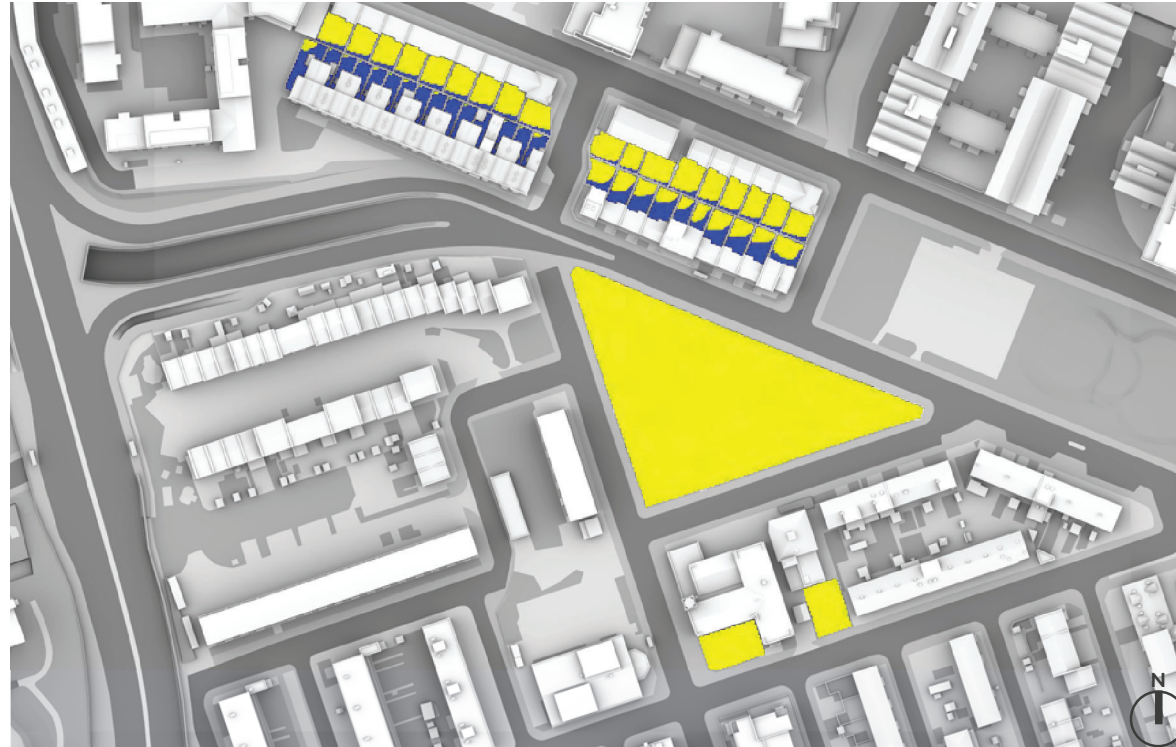

SUN HOURS ON GROUND

OVERSHADOWING ASSESSMENT - BASELINE - AREAS 1-46
SUN HOURS ON GROUND - BRE TEST

OVERSHADOWING ASSESSMENT - CONSENTED - AREAS 1-46
SUN HOURS ON GROUND - BRE TEST

OVERSHADOWING ASSESSMENT - MAX PARAMETER - AREAS 1-46
SUN HOURS ON GROUND - BRE TEST

OVERSHADOWING ASSESSMENT - MAX PARAMETER - AREAS 1-46
 SUN EXPOSURE ON GROUND - 21ST MARCH (SPRING EQUINOX)

21ST MARCH
 (SPRING EQUINOX)

LONDON
 Latitude: 51.4
 Longitude: 0.0
 Sunrise: 06:02 GMT
 Sunset: 18:14 GMT