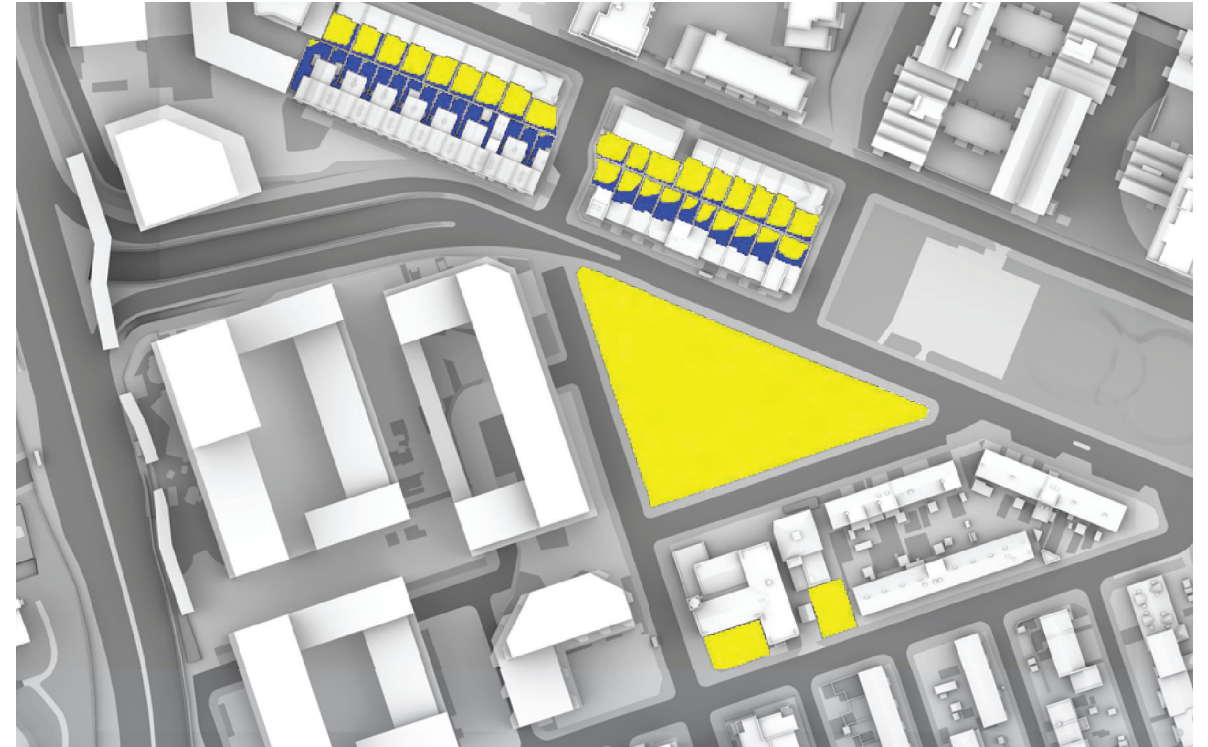

SUN HOURS ON GROUND

OVERSHADOWING ASSESSMENT - BASELINE - AREAS 1-46
SUN HOURS ON GROUND - BRE TEST

OVERSHADOWING ASSESSMENT - CONSENTED - AREAS 1-46
SUN HOURS ON GROUND - BRE TEST

OVERSHADOWING ASSESSMENT - MAX PARAMETER - AREAS 1-46
SUN HOURS ON GROUND - BRE TEST