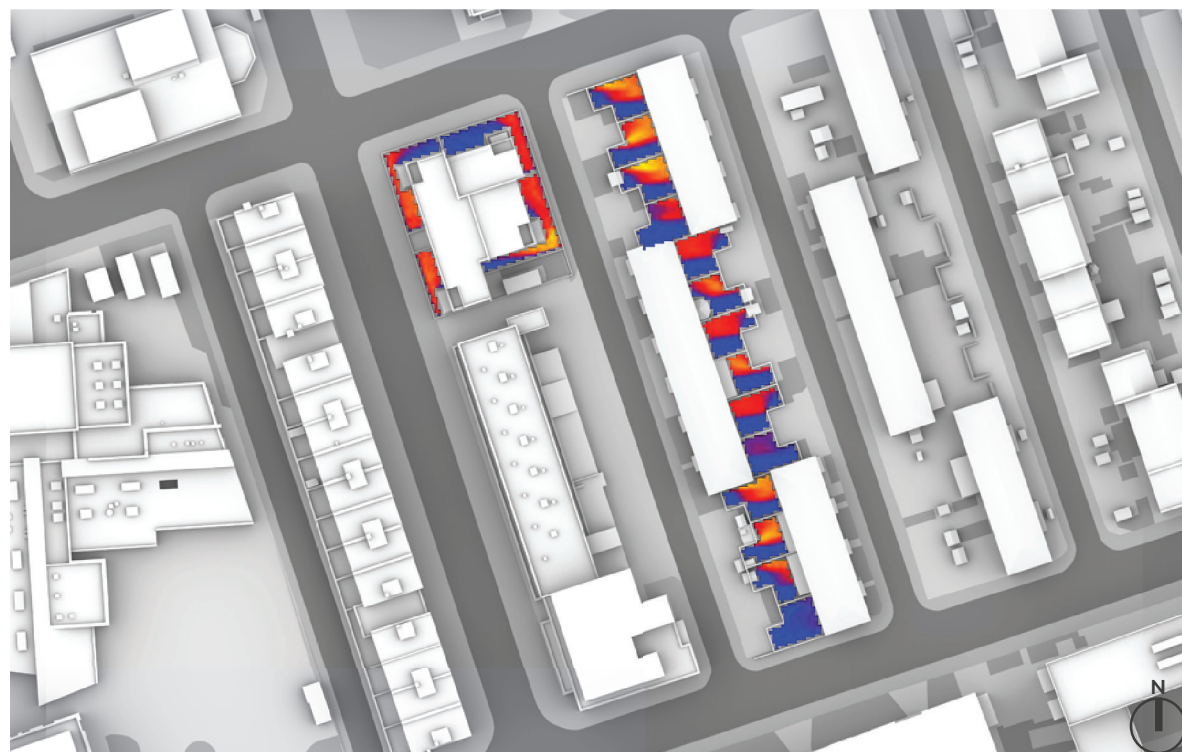

OVERSHADOWING ASSESSMENT - BASELINE - AREAS 47-64
SUN EXPOSURE ON GROUND - 21ST MARCH (SPRING EQUINOX)