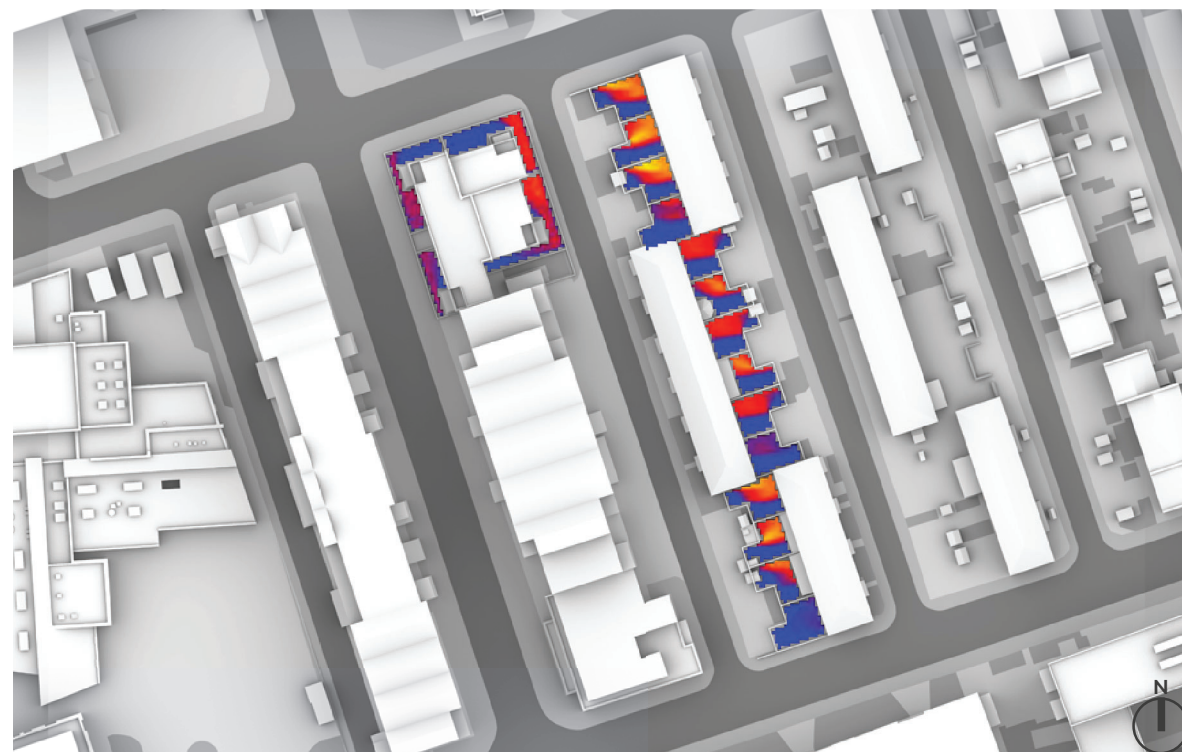

Total Available Sunlight:
 16hrs 38mins

OVERSHADOWING ASSESSMENT - BASELINE - AREAS 47-64
 SUN HOURS ON GROUND - BRE TEST

OVERSHADOWING ASSESSMENT - CONSENTED - AREAS 47-64
 SUN HOURS ON GROUND - BRE TEST

OVERSHADOWING ASSESSMENT - MAX PARAMETER - AREAS 47-64
 SUN EXPOSURE ON GROUND - 21ST MARCH (SPRING EQUINOX)

21ST MARCH
 (SPRING EQUINOX)

LONDON
 Latitude: 51.4
 Longitude: 0.0
 Sunrise: 06:02 GMT
 Sunset: 18:14 GMT