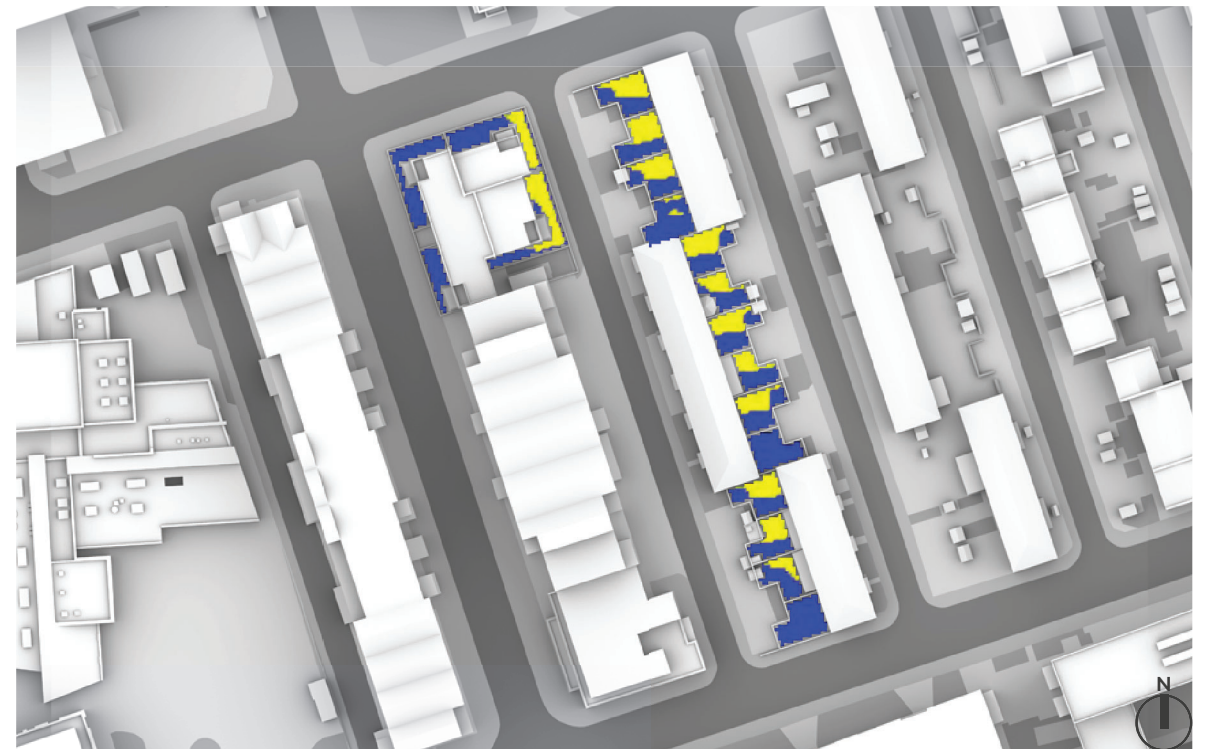

OVERSHADOWING ASSESSMENT - MAX PARAMETER - AREAS 47-64
SUN HOURS ON GROUND - BRE TEST