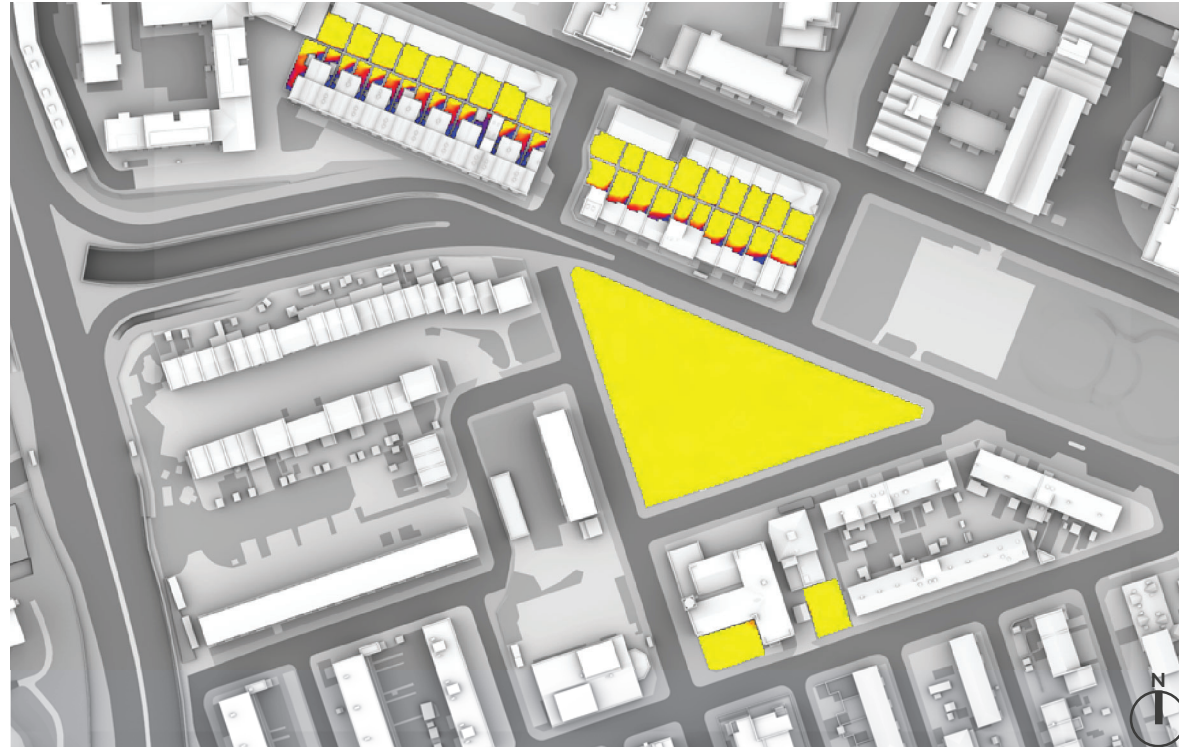

OVERSHADOWING ASSESSMENT - MAX PARAMETER - AREAS 1-46
 SUN EXPOSURE ON GROUND - 21ST MARCH (SPRING EQUINOX)

21ST MARCH
 (SPRING EQUINOX)

LONDON
 Latitude: 51.4
 Longitude: 0.0
 Sunrise: 06:02 GMT
 Sunset: 18:14 GMT

Total Available Sunlight:
 12hrs 12mins

OVERSHADOWING ASSESSMENT - BASELINE - AREAS 1-46
 SUN EXPOSURE ON GROUND - 21ST JUNE (SUMMER SOLSTICE)

OVERSHADOWING ASSESSMENT - CONSENTED - AREAS 1-46
 SUN EXPOSURE ON GROUND - 21ST JUNE (SUMMER SOLSTICE)

OVERSHADOWING ASSESSMENT - MAX PARAMETER - AREAS 1-46
 SUN EXPOSURE ON GROUND - 21ST JUNE (SUMMER SOLSTICE)

21ST JUNE
 (SUMMER SOLSTICE)

LONDON
 Latitude: 51.4
 Longitude: 0.0
 Sunrise: 04:43 BMT
 Sunset: 21:21 BMT