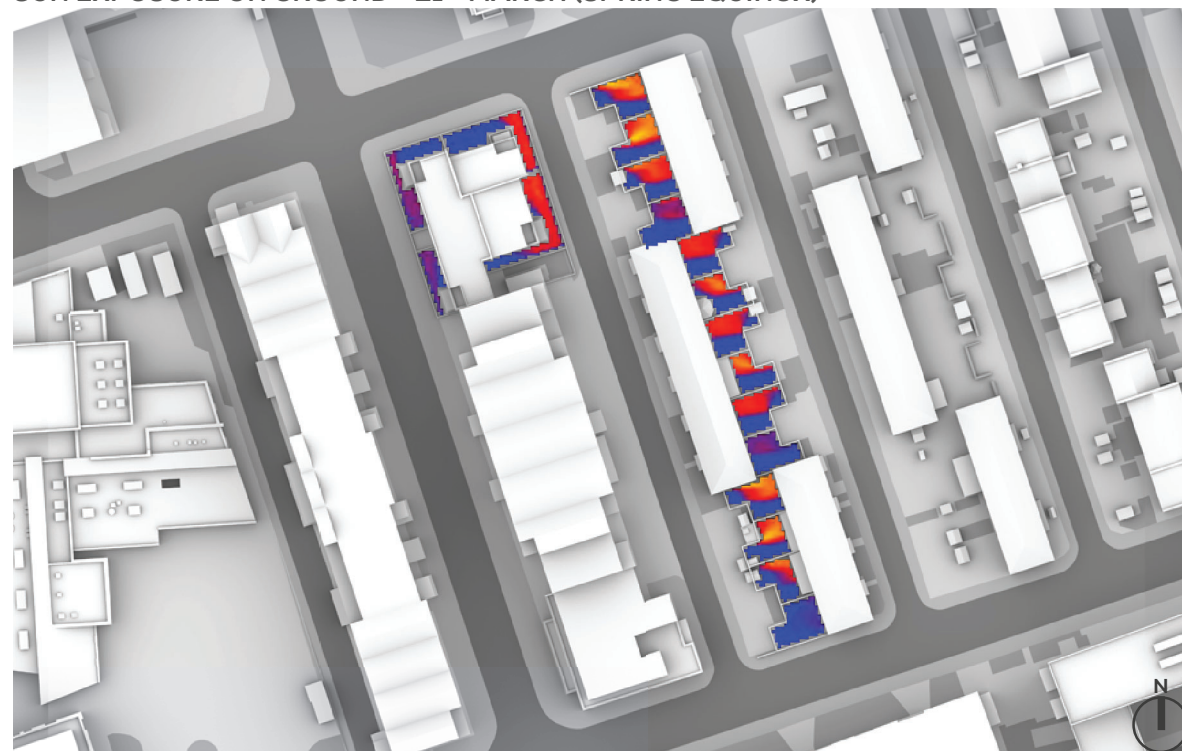

OVERSHADOWING ASSESSMENT - MAX PARAMETER - AREAS 47-64
 SUN EXPOSURE ON GROUND - 21ST MARCH (SPRING EQUINOX)

21ST MARCH
 (SPRING EQUINOX)

LONDON
 Latitude: 51.4
 Longitude: 0.0
 Sunrise: 06:02 GMT
 Sunset: 18:14 GMT