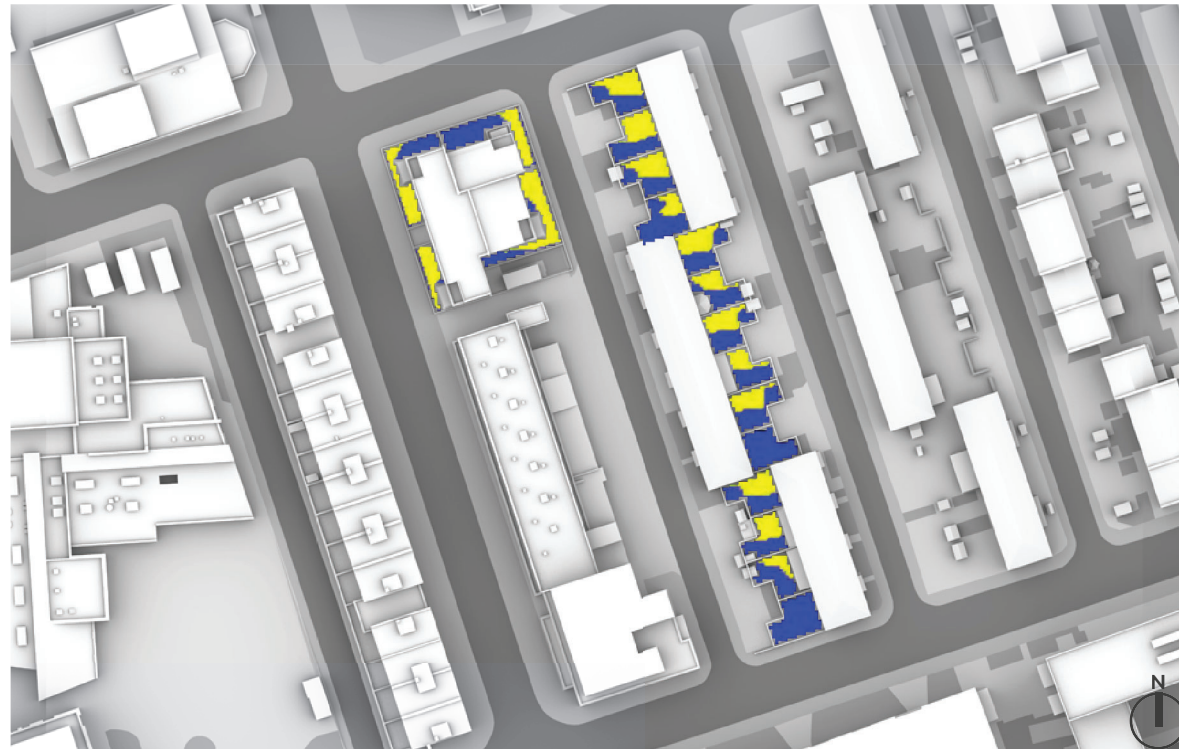

OVERSHADOWING ASSESSMENT - MAX PARAMETER - AREAS 1-46
 SUN EXPOSURE ON GROUND - 21ST JUNE (SUMMER SOLSTICE)

21ST JUNE
 (SUMMER SOLSTICE)

LONDON
 Latitude: 51.4
 Longitude: 0.0
 Sunrise: 04:43 BMT
 Sunset: 21:21 BMT

Total Available Sunlight:
 16hrs 38mins

OVERSHADOWING ASSESSMENT - BASELINE - AREAS 47-64
 SUN HOURS ON GROUND - BRE TEST

OVERSHADOWING ASSESSMENT - CONSENTED - AREAS 47-64
 SUN HOURS ON GROUND - BRE TEST