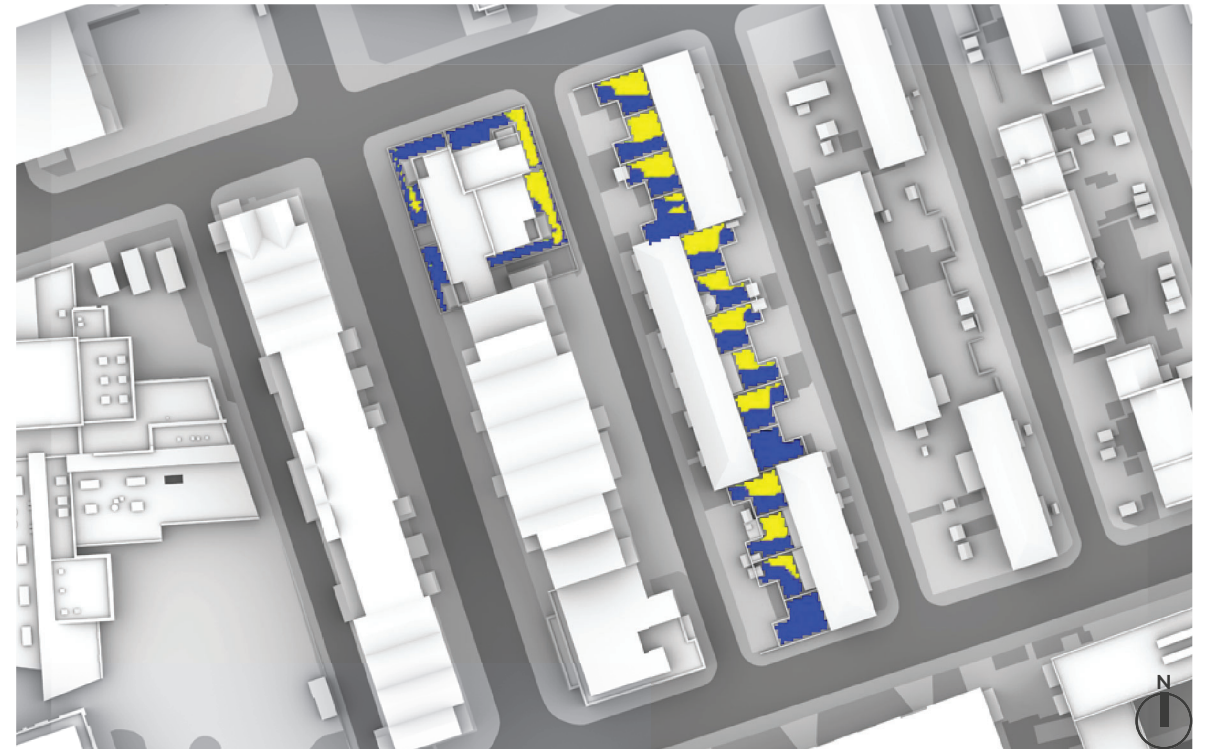

OVERSHADOWING ASSESSMENT - MAX PARAMETER - AREAS 1-46
 SUN EXPOSURE ON GROUND - 21ST JUNE (SUMMER SOLSTICE)

21ST JUNE
 (SUMMER SOLSTICE)

LONDON
 Latitude: 51.4
 Longitude: 0.0
 Sunrise: 04:43 BMT
 Sunset: 21:21 BMT

Total Available Sunlight:
 16hrs 38mins

OVERSHADOWING ASSESSMENT - BASELINE - AREAS 47-64
 SUN HOURS ON GROUND - BRE TEST

OVERSHADOWING ASSESSMENT - CONSENTED - AREAS 47-64
 SUN HOURS ON GROUND - BRE TEST