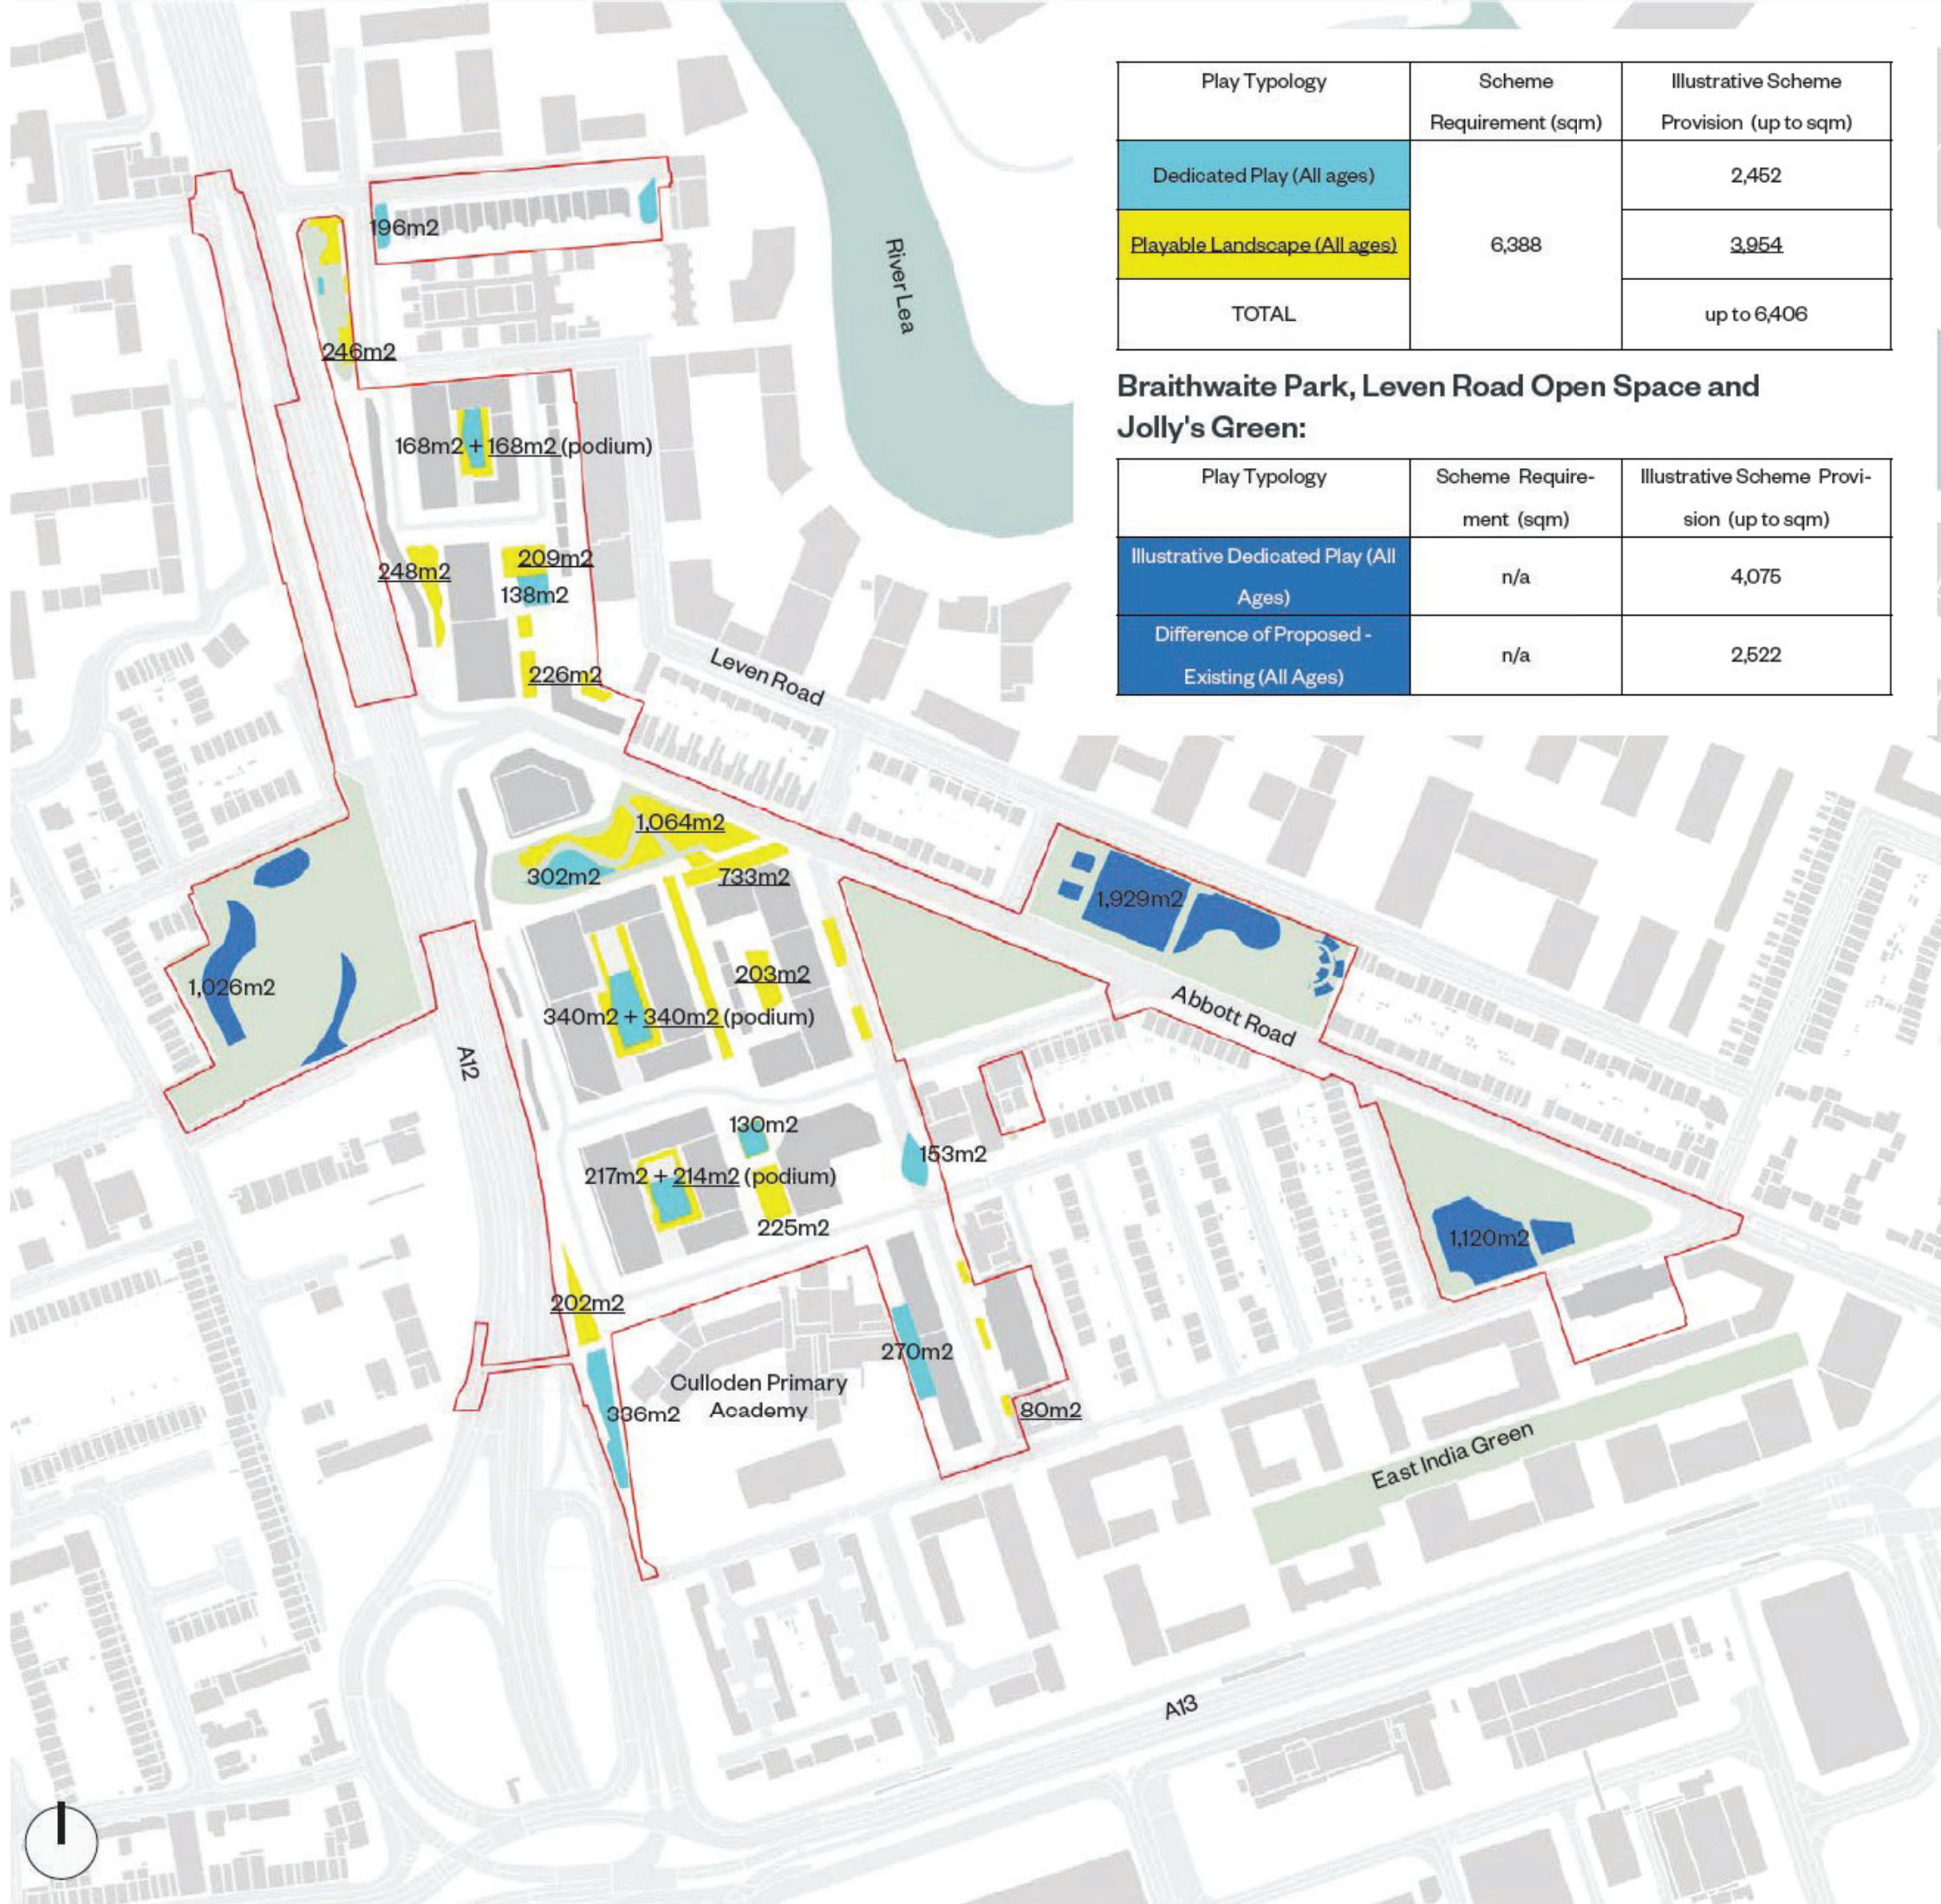

## **Appendix 4: Supplementary Documents**

**Revised Redline  
Winter Garden Plan**

**Playspace Plan**

**Revised Principal Public Realm Areas Map**

**Revised Indicative Demolition and Construction Programme**

**Wind Microclimate Note**

**Jolly's Green Ecology Addendum**

**Climate Change Note**

**Revised Cumulative ZVI**

**Air Quality Technical Note**

Play Typology	Scheme Requirement (sqm)	Illustrative Scheme Provision (up to sqm)
Dedicated Play (All ages)	6,388	2,452
Playable Landscape (All ages)		3,954
TOTAL		up to 6,406

**Braithwaite Park, Leven Road Open Space and Jolly's Green:**

Play Typology	Scheme Requirement (sqm)	Illustrative Scheme Provision (up to sqm)
Illustrative Dedicated Play (All Ages)	n/a	4,075
Difference of Proposed - Existing (All Ages)	n/a	2,522

Fig.452 Illustrative Dedicated Play and Playable Space diagram

— Site Boundary