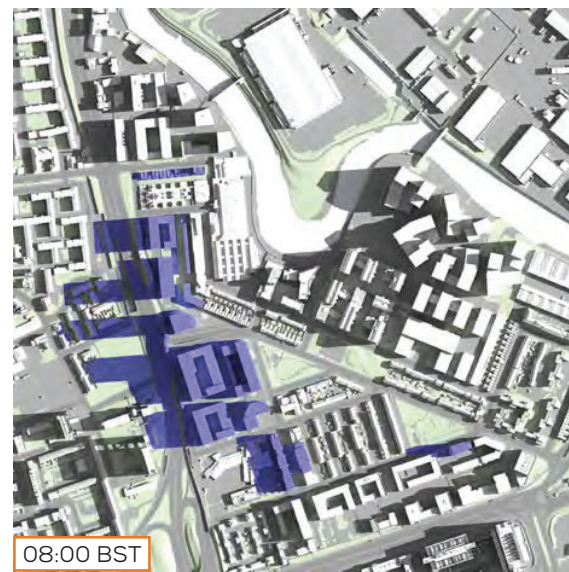

MAX PARAMETER