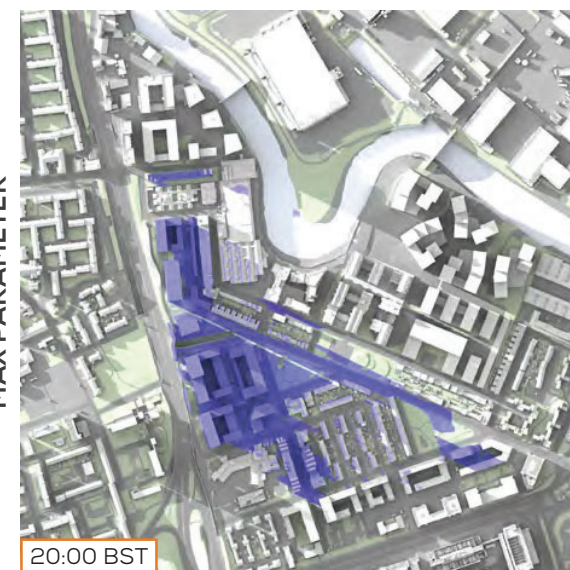

TRANSIENT OVERSHADOWING ASSESSMENT
21ST JUNE (14:00 - 17:00 BST)

TRANSIENT OVERSHADOWING ASSESSMENT
21ST JUNE (18:00 - 20:00 BST)

TRANSIENT OVERSHADOWING ASSESSMENT
21ST DECEMBER (09:00 - 12:00 GMT)

BASILINE