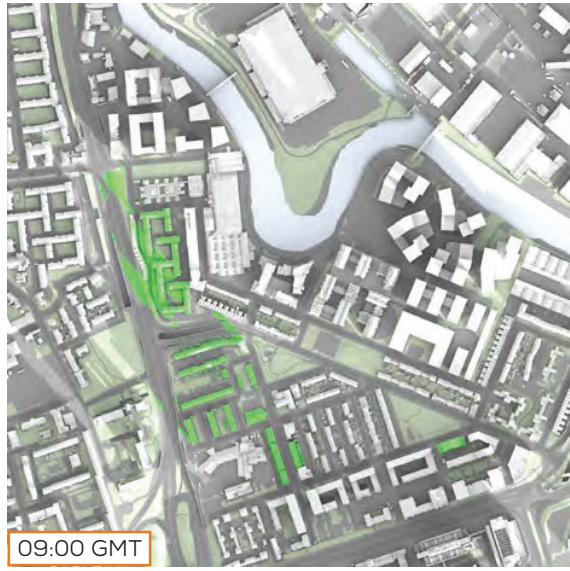

TRANSIENT OVERSHADOWING ASSESSMENT
21ST JUNE (14:00 - 17:00 BST)

TRANSIENT OVERSHADOWING ASSESSMENT
21ST JUNE (18:00 - 20:00 BST)

TRANSIENT OVERSHADOWING ASSESSMENT
21ST DECEMBER (09:00 - 12:00 GMT)

BASILINE