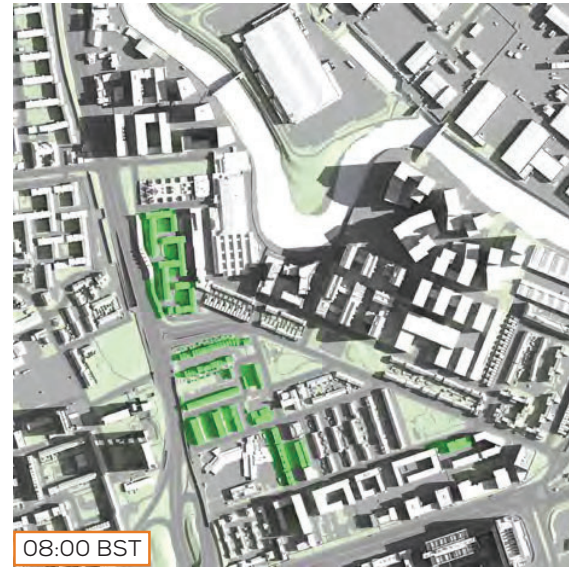

TRANSIENT OVERSHADOWING ASSESSMENT
21ST JUNE (06:00 - 09:00 BST)

BASELINE

BASELINE

CONSENTED

CONSENTED

MAX PARAMETER

MAX PARAMETER