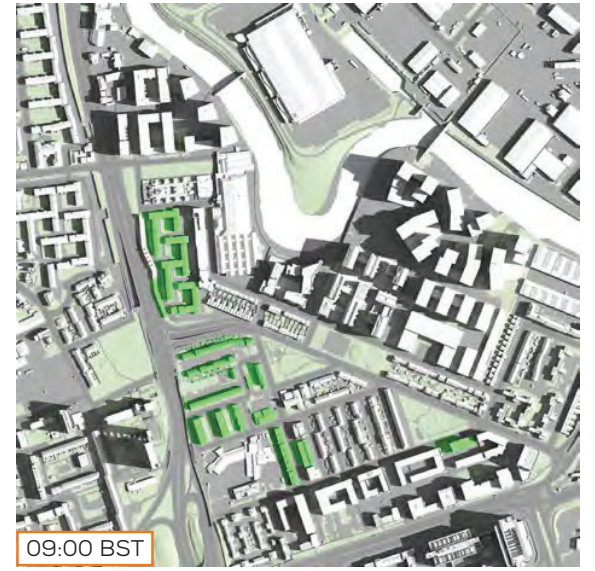

TRANSIENT OVERSHADOWING ASSESSMENT
21ST JUNE (06:00 - 09:00 BST)

BASELINE

BASELINE

CONSENTED

CONSENTED

MAX PARAMETER

MAX PARAMETER