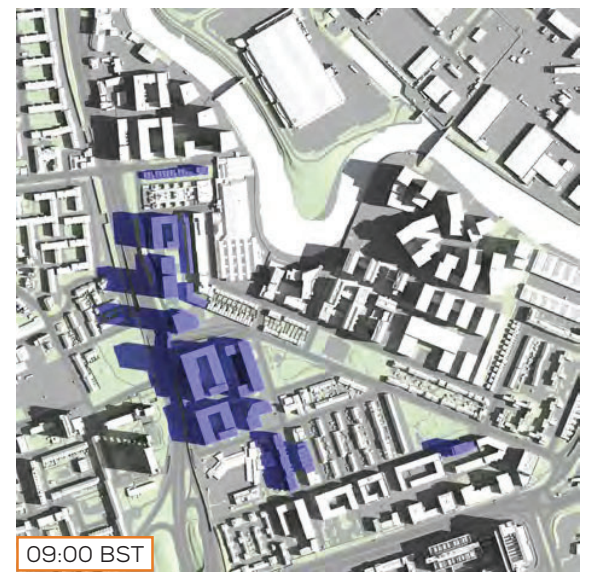

MAX PARAMETER