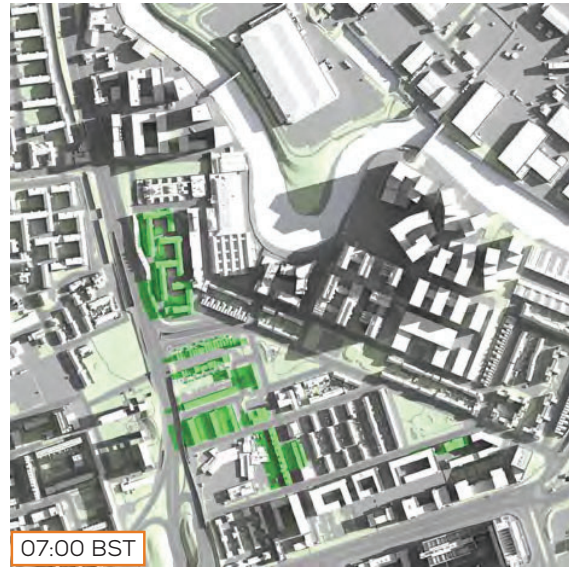

TRANSIENT OVERSHADOWING ASSESSMENT
21ST JUNE (06:00 - 09:00 BST)

BASELINE