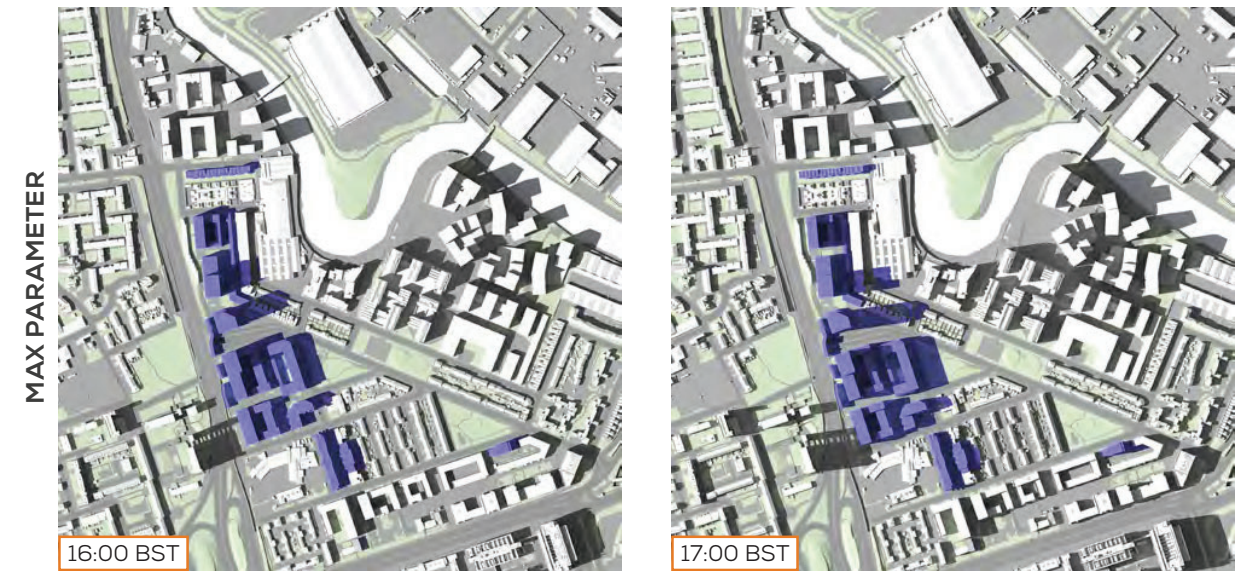

TRANSIENT OVERSHADOWING ASSESSMENT
21ST JUNE (14:00 - 17:00 BST)

TRANSIENT OVERSHADOWING ASSESSMENT
21ST JUNE (18:00 - 20:00 BST)

TRANSIENT OVERSHADOWING ASSESSMENT
21ST DECEMBER (09:00 - 12:00 GMT)

BASILINE