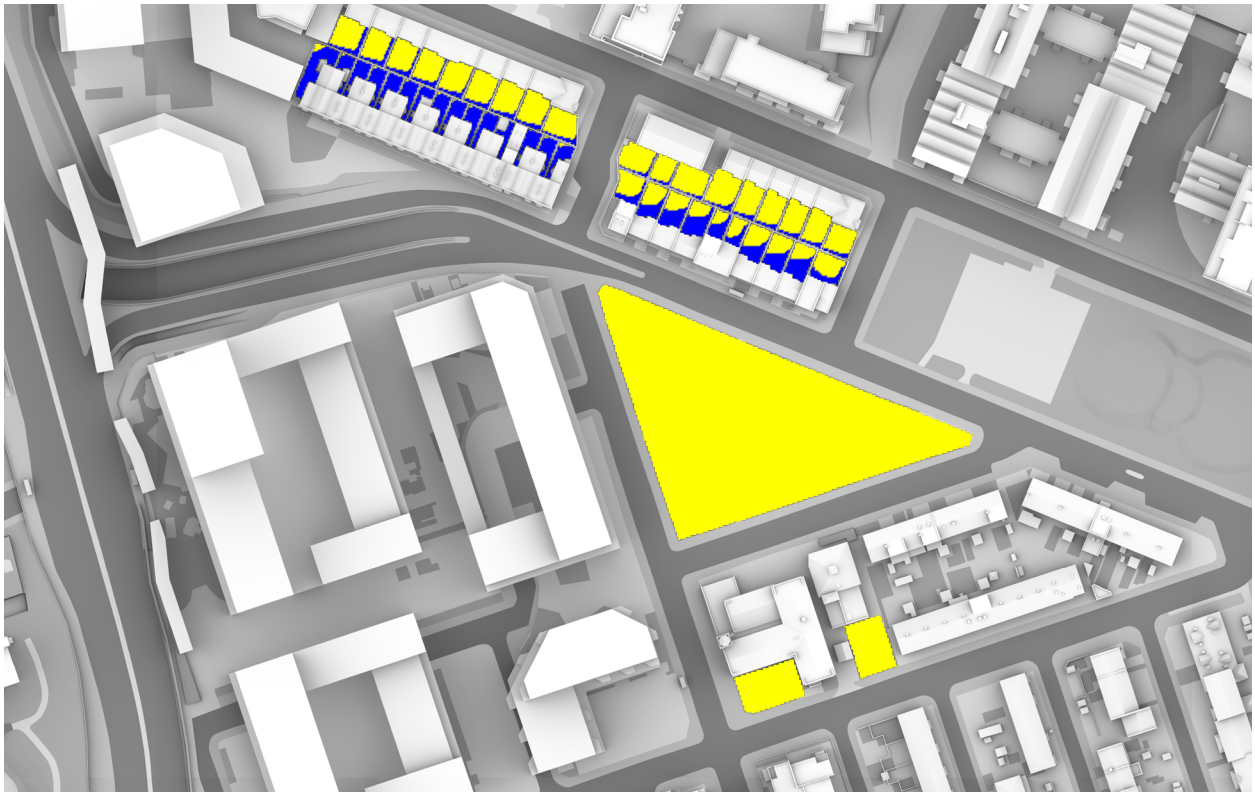

OVERSHADOWING ASSESSMENT - MAX PARAMETER - AREAS 1-46
SUN HOURS ON GROUND - BRE TEST