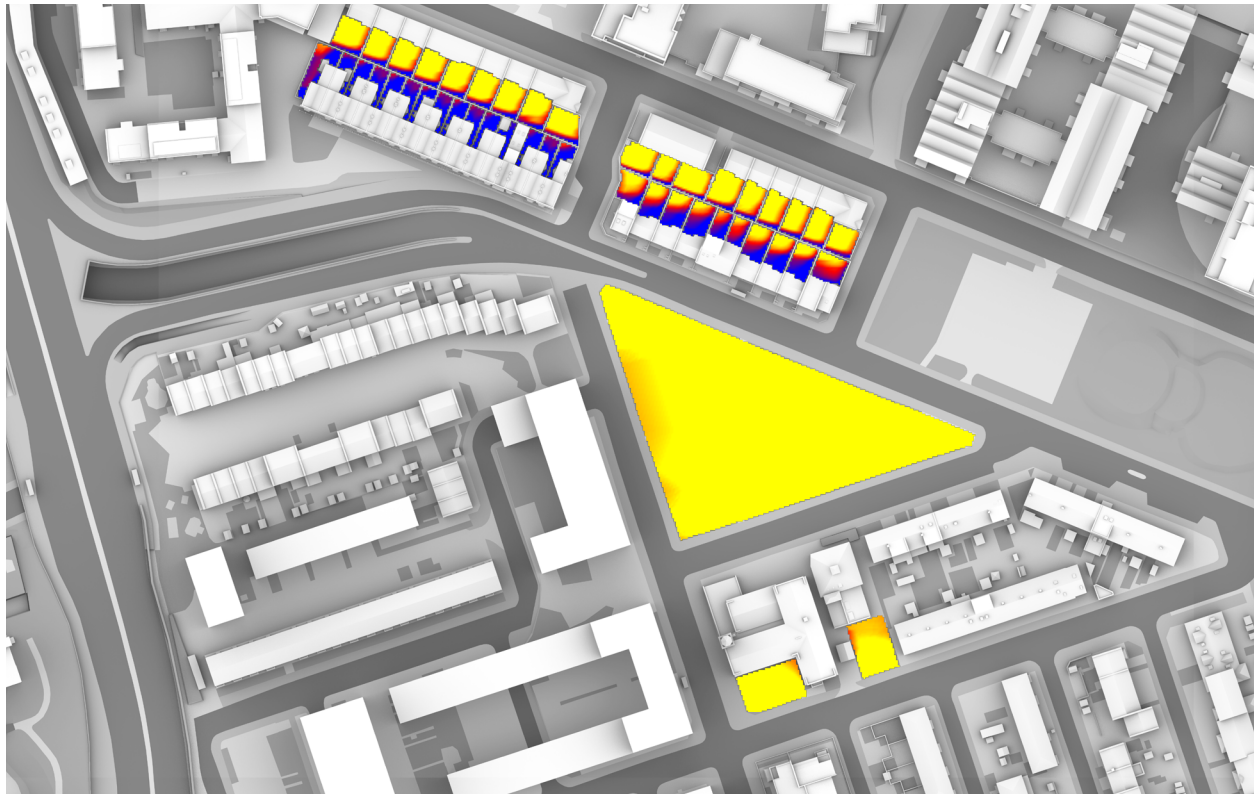

OVERSHADOWING ASSESSMENT - CONSENTED - AREAS 1-46
SUN EXPOSURE ON GROUND - 21ST MARCH (SPRING EQUINOX)