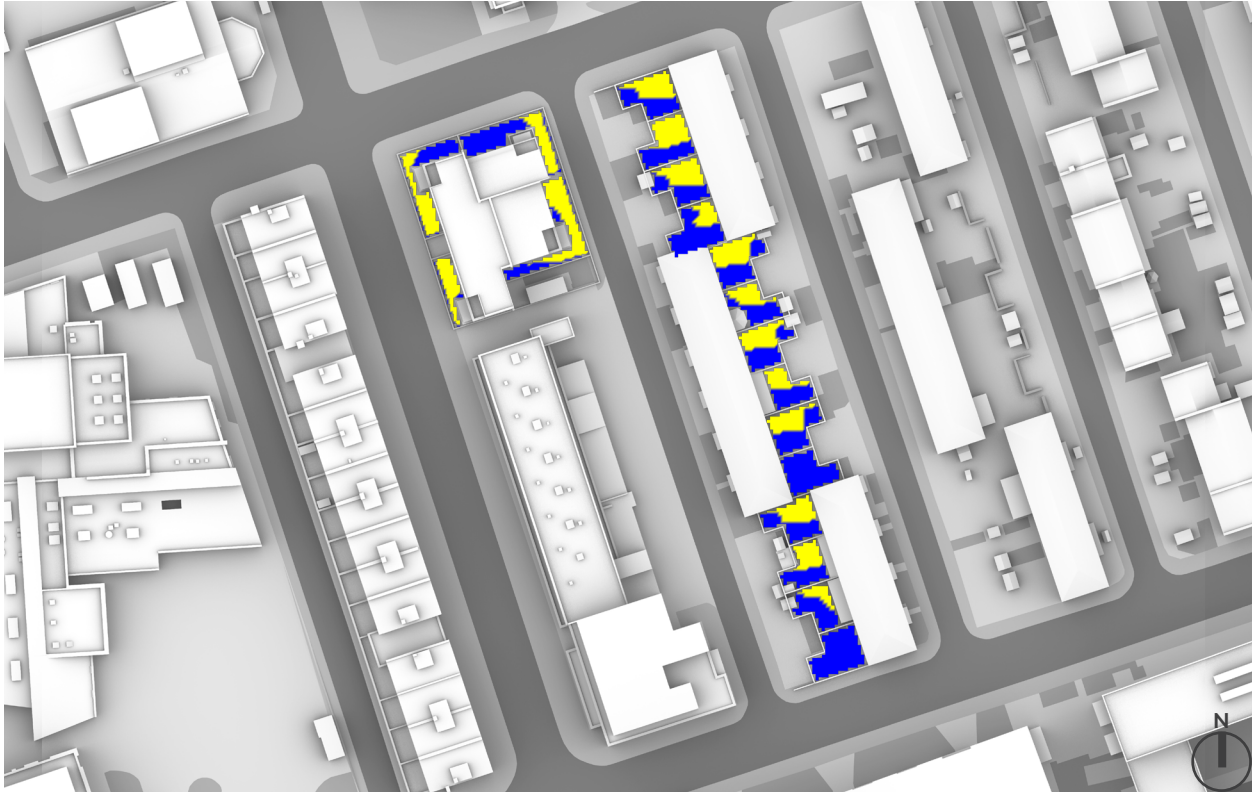

OVERSHADOWING ASSESSMENT - BASELINE - AREAS 1-46  
 SUN EXPOSURE ON GROUND - 21<sup>ST</sup> JUNE (SUMMER SOLSTICE)

SUN EXPOSURE  
 TOTAL HOURS

21<sup>st</sup> JUNE  
 (SUMMER SOLSTICE)

**LONDON**

Latitude: 51.4  
 Longitude: 0.0  
 Sunrise: 04:43 BMT  
 Sunset: 21:21 BMT

**Total Available Sunlight:**  
 16hrs 38mins

**OVERSHADOWING ASSESSMENT - CONSENTED - AREAS 1-46**  
**SUN EXPOSURE ON GROUND - 21<sup>ST</sup> JUNE (SUMMER SOLSTICE)**

**OVERSHADOWING ASSESSMENT - MAX PARAMETER - AREAS 1-46**  
**SUN EXPOSURE ON GROUND - 21<sup>ST</sup> JUNE (SUMMER SOLSTICE)**

OVERSHADOWING ASSESSMENT - BASELINE - AREAS 47-64  
SUN HOURS ON GROUND - BRE TEST

SUN HOURS ON GROUND  
BRE TEST - 21<sup>ST</sup> MARCH

**OVERSHADOWING ASSESSMENT - CONSENTED - AREAS 47-64**  
**SUN HOURS ON GROUND - BRE TEST**