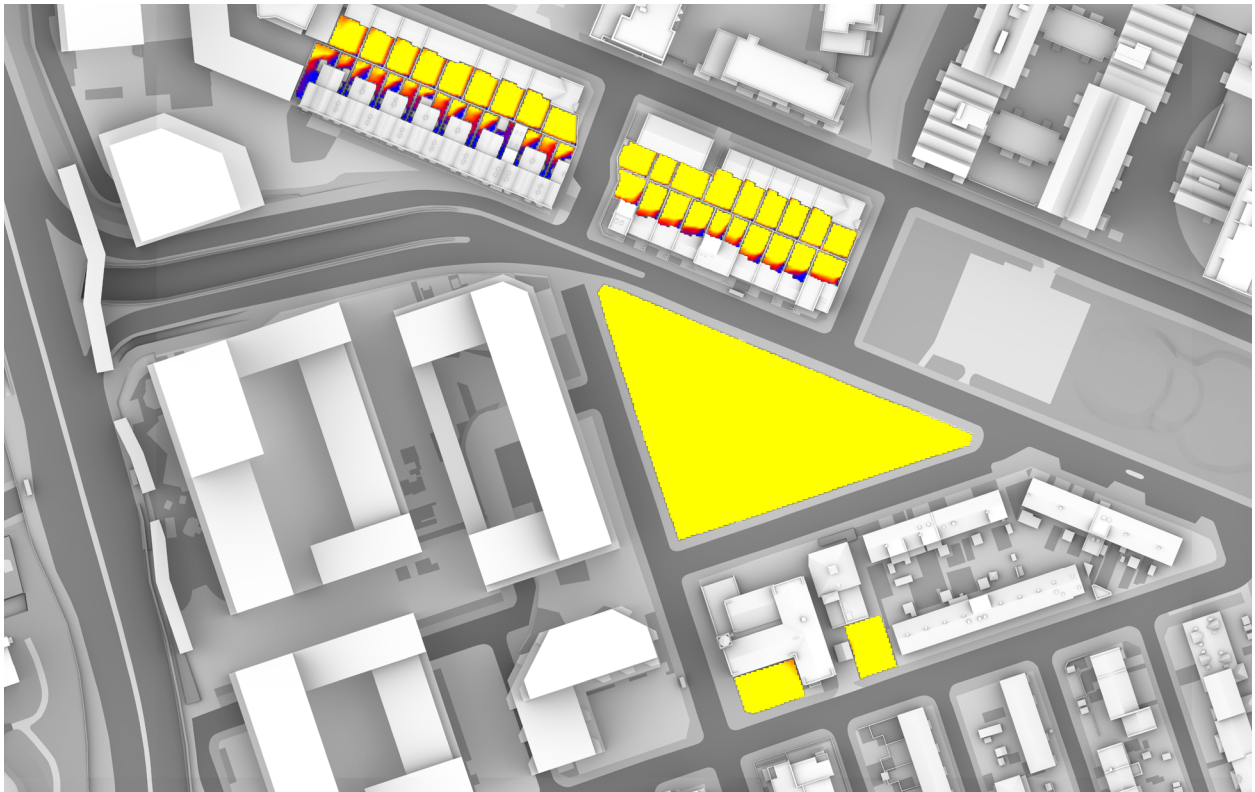

OVERSHADOWING ASSESSMENT - BASELINE - AREAS 1-46  
 SUN EXPOSURE ON GROUND - 21<sup>ST</sup> JUNE (SUMMER SOLSTICE)

SUN EXPOSURE  
 TOTAL HOURS

21<sup>st</sup> JUNE  
 (SUMMER SOLSTICE)

**LONDON**

Latitude: 51.4  
 Longitude: 0.0  
 Sunrise: 04:43 BMT  
 Sunset: 21:21 BMT

**Total Available Sunlight:**  
 16hrs 38mins

**OVERSHADOWING ASSESSMENT - CONSENTED - AREAS 1-46**  
**SUN EXPOSURE ON GROUND - 21<sup>ST</sup> JUNE (SUMMER SOLSTICE)**

**OVERSHADOWING ASSESSMENT - MAX PARAMETER - AREAS 1-46**  
**SUN EXPOSURE ON GROUND - 21<sup>ST</sup> JUNE (SUMMER SOLSTICE)**