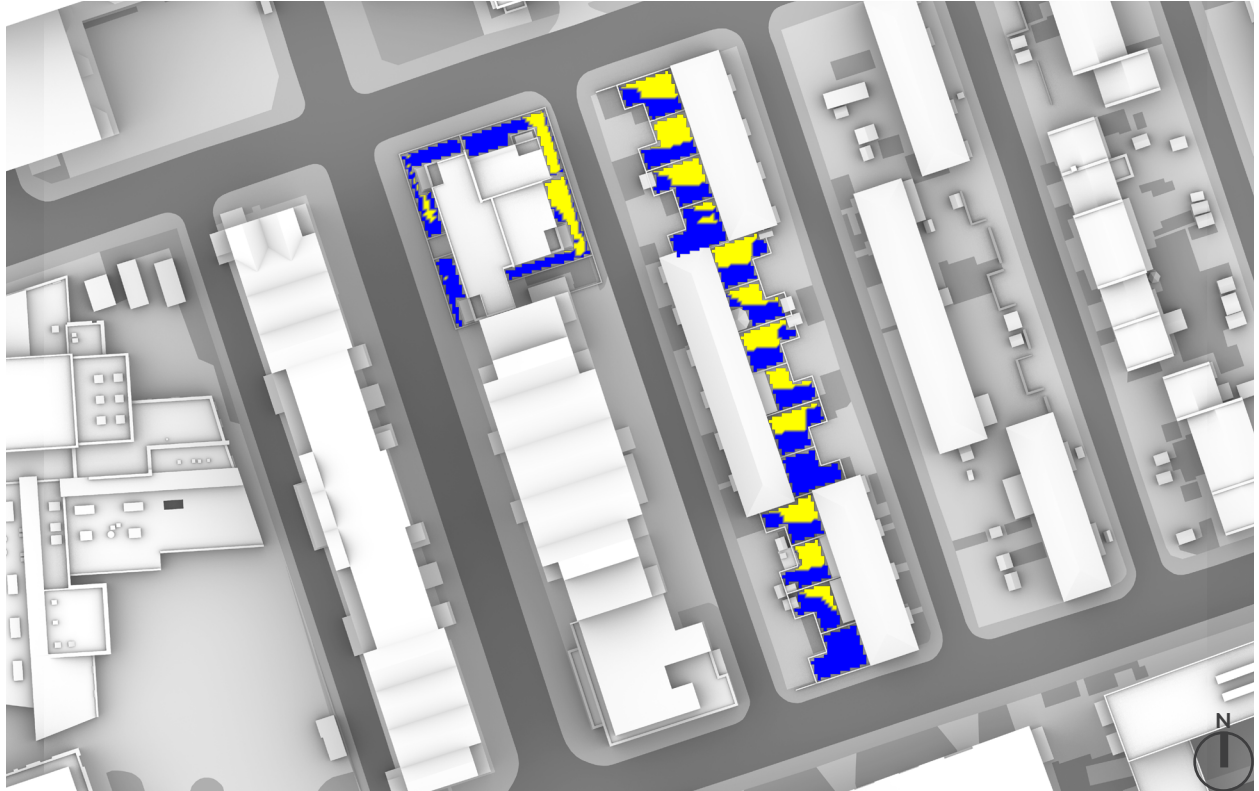

OVERSHADOWING ASSESSMENT - BASELINE - AREAS 1-46  
 SUN EXPOSURE ON GROUND - 21<sup>ST</sup> JUNE (SUMMER SOLSTICE)

SUN EXPOSURE  
 TOTAL HOURS

21<sup>st</sup> JUNE  
 (SUMMER SOLSTICE)

**LONDON**

Latitude: 51.4  
 Longitude: 0.0  
 Sunrise: 04:43 BMT  
 Sunset: 21:21 BMT

**Total Available Sunlight:**  
 16hrs 38mins

**OVERSHADOWING ASSESSMENT - CONSENTED - AREAS 1-46**  
**SUN EXPOSURE ON GROUND - 21<sup>ST</sup> JUNE (SUMMER SOLSTICE)**

**OVERSHADOWING ASSESSMENT - MAX PARAMETER - AREAS 1-46**  
**SUN EXPOSURE ON GROUND - 21<sup>ST</sup> JUNE (SUMMER SOLSTICE)**

OVERSHADOWING ASSESSMENT - BASELINE - AREAS 47-64  
SUN HOURS ON GROUND - BRE TEST

SUN HOURS ON GROUND  
BRE TEST - 21<sup>ST</sup> MARCH

**OVERSHADOWING ASSESSMENT - CONSENTED - AREAS 47-64**  
**SUN HOURS ON GROUND - BRE TEST**