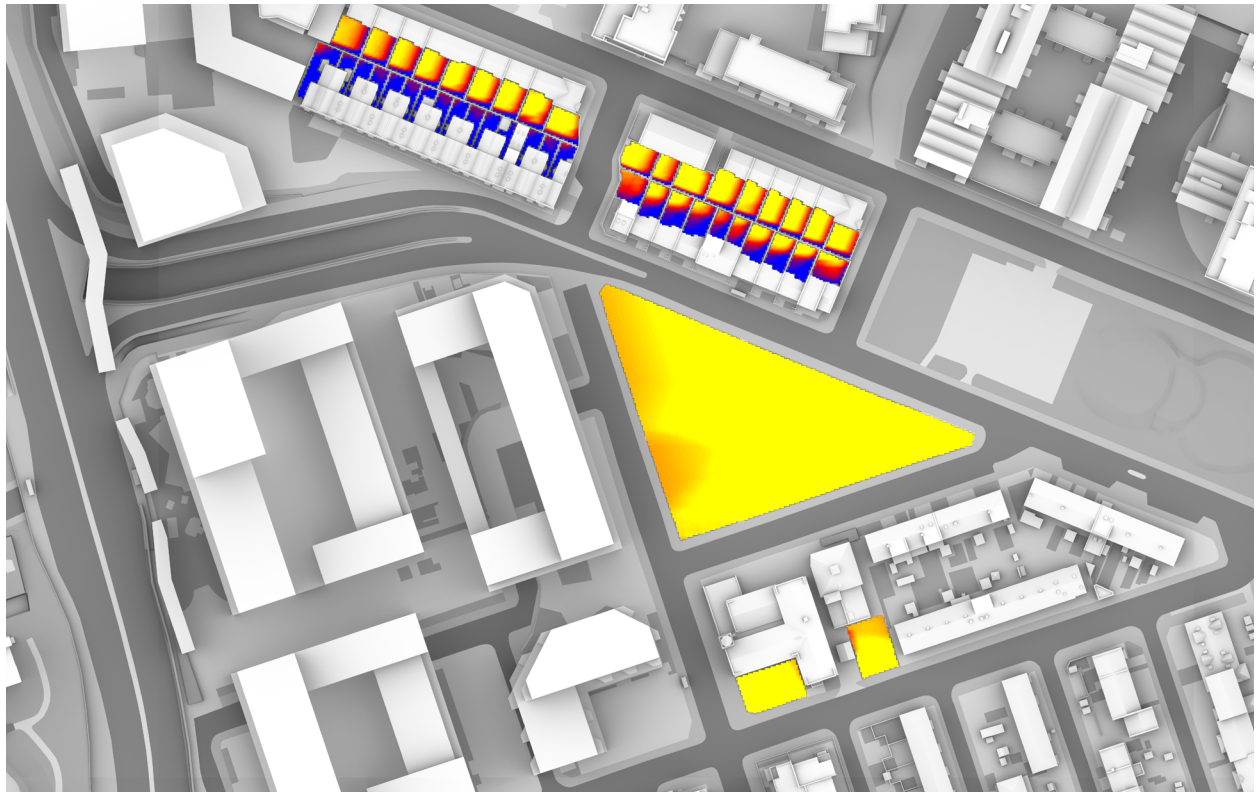

**SUN EXPOSURE**  
**TOTAL HOURS**

**21<sup>ST</sup> MARCH**  
**(SPRING EQUINOX)**

**LONDON**

Latitude: 51.4  
 Longitude: 0.0  
 Sunrise: 06:02 GMT  
 Sunset: 18:14 GMT

**Total Available Sunlight:**  
 12hrs 12mins

OVERSHADOWING ASSESSMENT - BASELINE - AREAS 1-46  
 SUN EXPOSURE ON GROUND - 21<sup>ST</sup> JUNE (SUMMER SOLSTICE)

SUN EXPOSURE  
 TOTAL HOURS

21<sup>st</sup> JUNE  
 (SUMMER SOLSTICE)

**LONDON**

Latitude: 51.4  
 Longitude: 0.0  
 Sunrise: 04:43 BMT  
 Sunset: 21:21 BMT