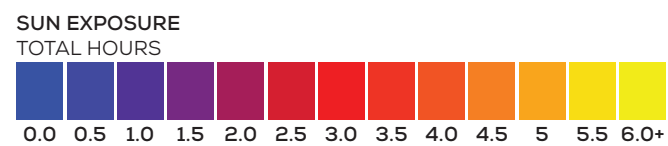

Total Available Sunlight:
 16hrs 38mins

OVERSHADOWING ASSESSMENT - BASELINE - AREAS 47-64
SUN HOURS ON GROUND - BRE TEST

OVERSHADOWING ASSESSMENT - CONSENTED - AREAS 47-64
SUN HOURS ON GROUND - BRE TEST

OVERSHADOWING ASSESSMENT - MAX PARAMETER - AREAS 47-64
SUN HOURS ON GROUND - BRE TEST

OVERSHADOWING ASSESSMENT - BASELINE - AREAS 47-64
 SUN EXPOSURE ON GROUND - 21ST MARCH (SPRING EQUINOX)

OVERSHADOWING ASSESSMENT - CONSENTED - AREAS 47-64
 SUN EXPOSURE ON GROUND - 21ST MARCH (SPRING EQUINOX)

OVERSHADOWING ASSESSMENT - MAX PARAMETER - AREAS 47-64
 SUN EXPOSURE ON GROUND - 21ST MARCH (SPRING EQUINOX)

21ST MARCH
 (SPRING EQUINOX)

LONDON
 Latitude: 51.4
 Longitude: 0.0
 Sunrise: 06:02 GMT
 Sunset: 18:14 GMT

Total Available Sunlight:
 12hrs 12mins

OVERSHADOWING ASSESSMENT - BASELINE - AREAS 47-64
 SUN EXPOSURE ON GROUND - 21ST JUNE (SUMMER SOLSTICE)

OVERSHADOWING ASSESSMENT - CONSENTED - AREAS 47-64
 SUN EXPOSURE ON GROUND - 21ST JUNE (SUMMER SOLSTICE)