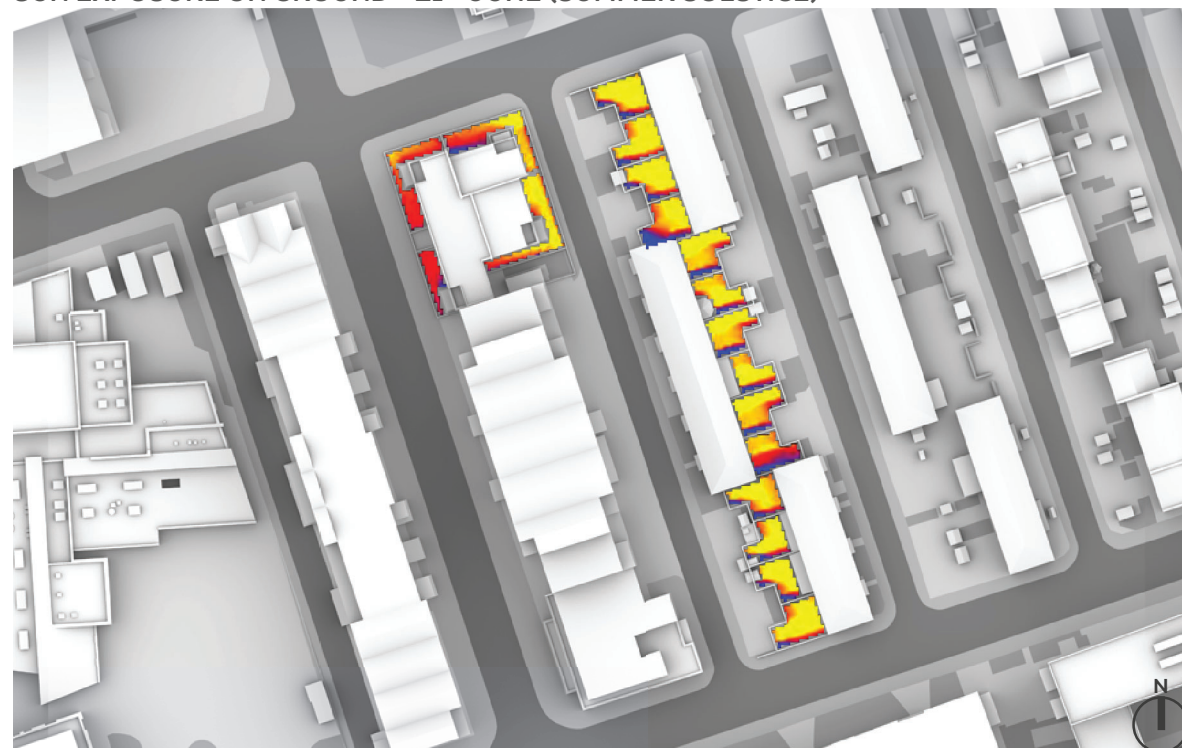

Total Available Sunlight:
 12hrs 12mins

OVERSHADOWING ASSESSMENT - BASELINE - AREAS 47-64
 SUN EXPOSURE ON GROUND - 21ST JUNE (SUMMER SOLSTICE)

OVERSHADOWING ASSESSMENT - CONSENTED - AREAS 47-64
 SUN EXPOSURE ON GROUND - 21ST JUNE (SUMMER SOLSTICE)

OVERSHADOWING ASSESSMENT - MAX PARAMETER - AREAS 47-64
 SUN EXPOSURE ON GROUND - 21ST JUNE (SUMMER SOLSTICE)

21ST JUNE
 (SUMMER SOLSTICE)

LONDON
 Latitude: 51.4
 Longitude: 0.0
 Sunrise: 04:43 BMT
 Sunset: 21:21 BMT