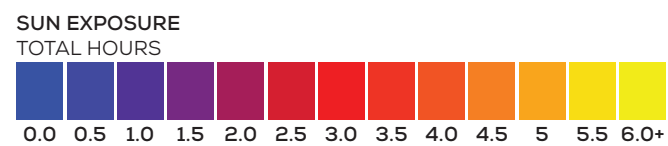

OVERSHADOWING ASSESSMENT - MAX PARAMETER - AREAS 47-64
 SUN EXPOSURE ON GROUND - 21ST MARCH (SPRING EQUINOX)

21ST MARCH
 (SPRING EQUINOX)

LONDON
 Latitude: 51.4
 Longitude: 0.0
 Sunrise: 06:02 GMT
 Sunset: 18:14 GMT

Total Available Sunlight:
 12hrs 12mins

OVERSHADOWING ASSESSMENT - BASELINE - AREAS 47-64
 SUN EXPOSURE ON GROUND - 21ST JUNE (SUMMER SOLSTICE)

OVERSHADOWING ASSESSMENT - CONSENTED - AREAS 47-64
 SUN EXPOSURE ON GROUND - 21ST JUNE (SUMMER SOLSTICE)

OVERSHADOWING ASSESSMENT - MAX PARAMETER - AREAS 47-64
 SUN EXPOSURE ON GROUND - 21ST JUNE (SUMMER SOLSTICE)

21ST JUNE
 (SUMMER SOLSTICE)

LONDON
 Latitude: 51.4
 Longitude: 0.0
 Sunrise: 04:43 BMT
 Sunset: 21:21 BMT

Total Available Sunlight:
 16hrs 38mins

OVERSHADOWING ASSESSMENT - BASELINE - AREAS 65-78
 SUN HOURS ON GROUND - BRE TEST

OVERSHADOWING ASSESSMENT - CONSENTED - AREAS 65-78
 SUN HOURS ON GROUND - BRE TEST