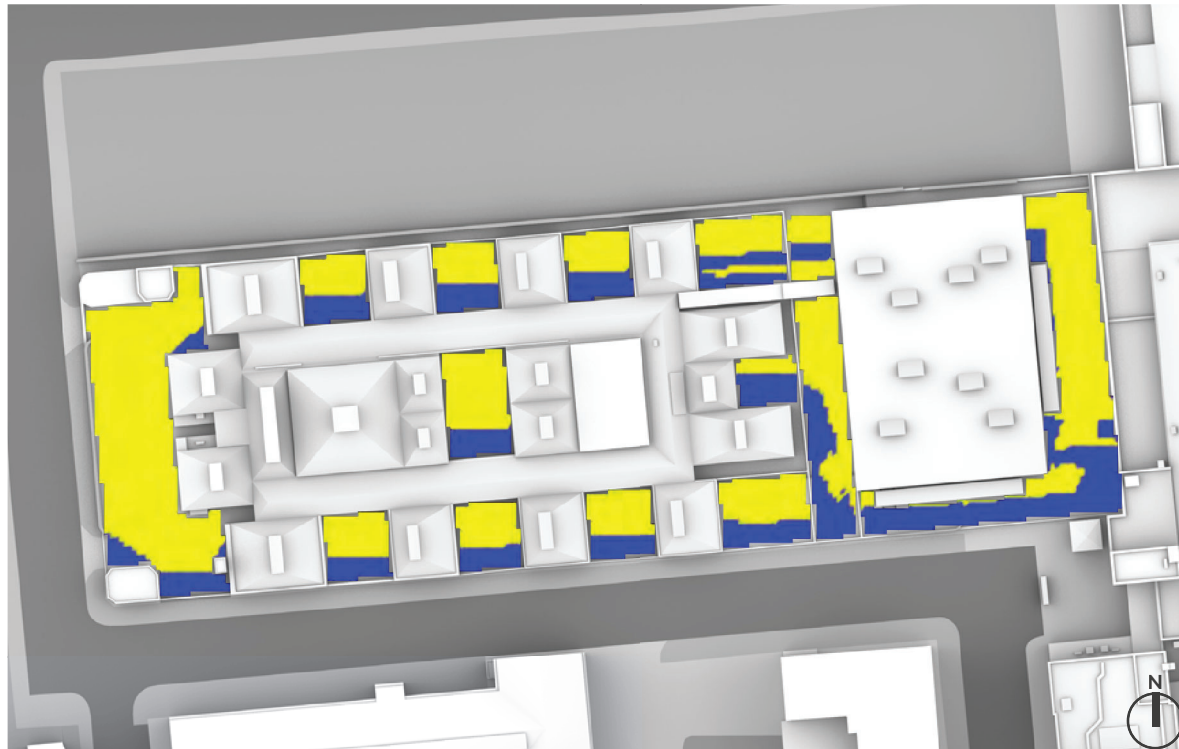

OVERSHADOWING ASSESSMENT - BASELINE - AREAS 65-78
SUN HOURS ON GROUND - BRE TEST