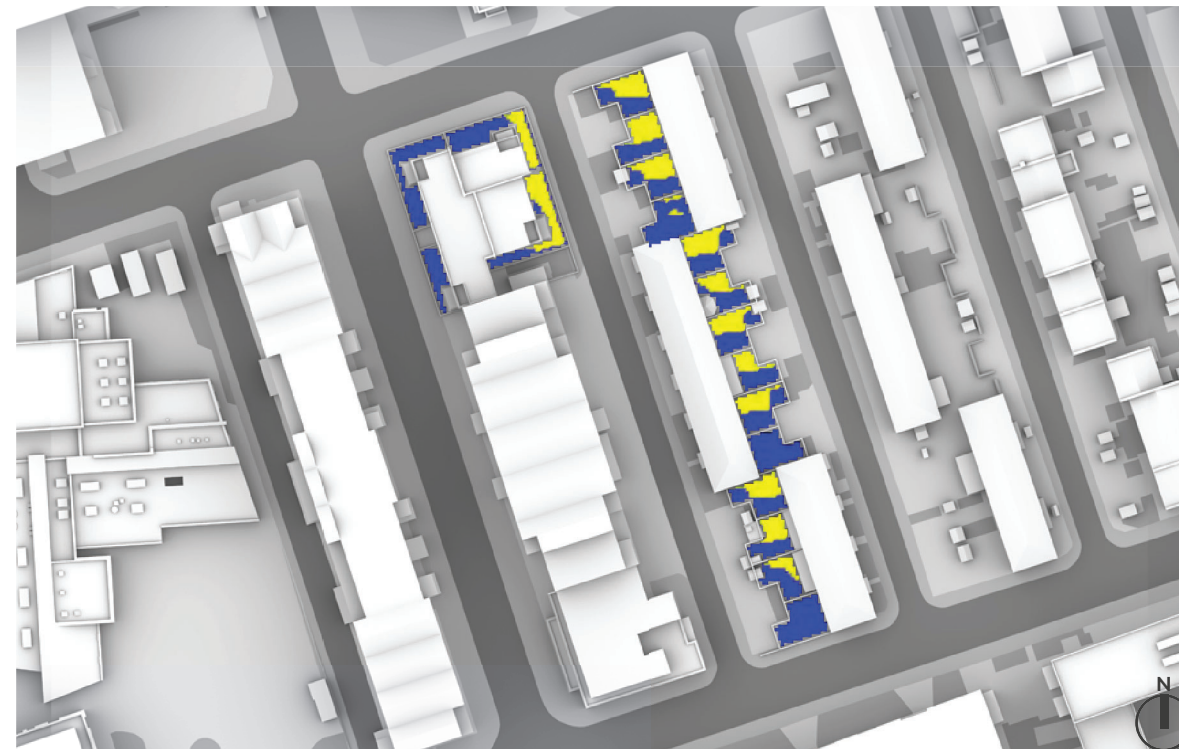

OVERSHADOWING ASSESSMENT - MAX PARAMETER - AREAS 47-64
SUN HOURS ON GROUND - BRE TEST