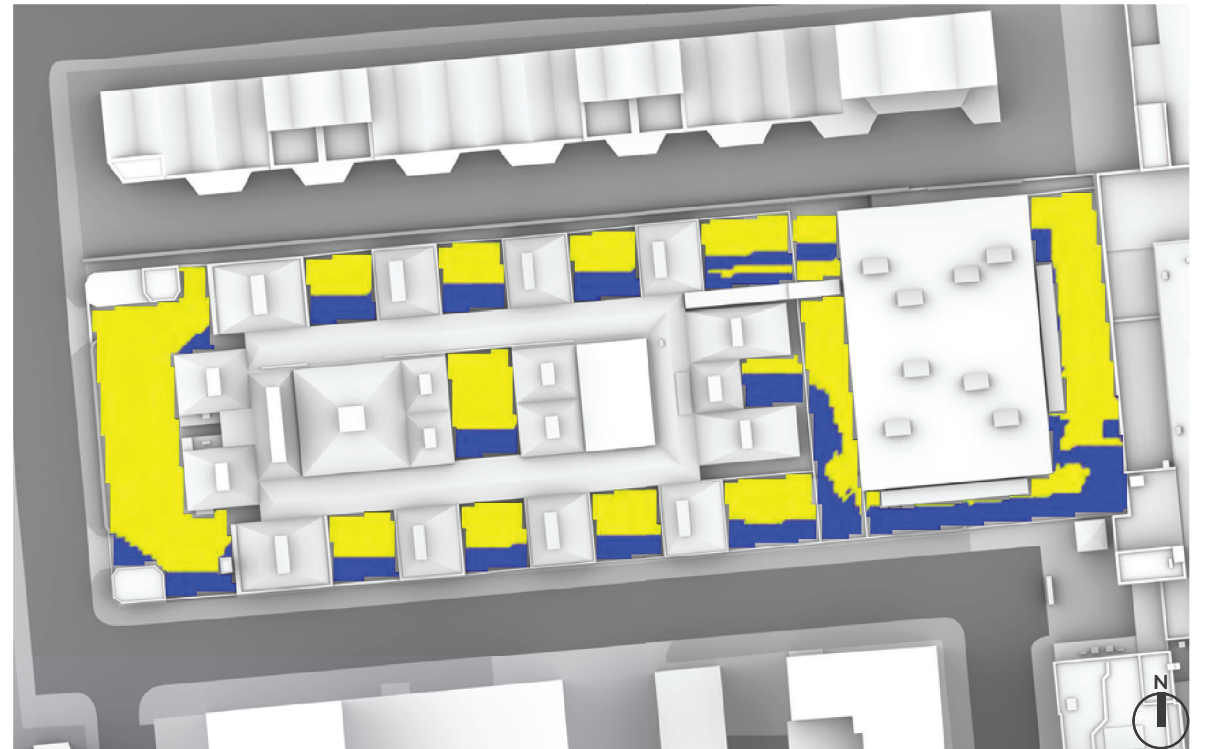

OVERSHADOWING ASSESSMENT - CONSENTED - AREAS 65-78
SUN HOURS ON GROUND - BRE TEST