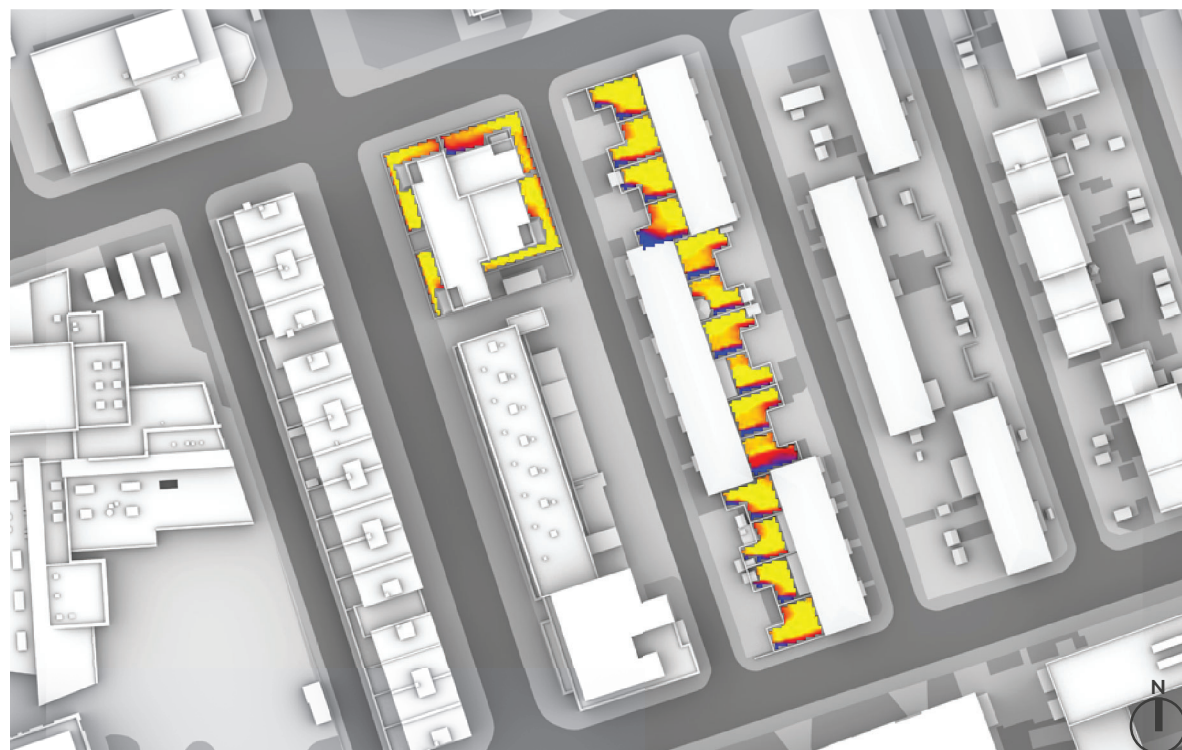

OVERSHADOWING ASSESSMENT - MAX PARAMETER - AREAS 47-64
 SUN EXPOSURE ON GROUND - 21ST MARCH (SPRING EQUINOX)

21ST MARCH
 (SPRING EQUINOX)

LONDON
 Latitude: 51.4
 Longitude: 0.0
 Sunrise: 06:02 GMT
 Sunset: 18:14 GMT

Total Available Sunlight:
 12hrs 12mins

OVERSHADOWING ASSESSMENT - BASELINE - AREAS 47-64
 SUN EXPOSURE ON GROUND - 21ST JUNE (SUMMER SOLSTICE)

OVERSHADOWING ASSESSMENT - CONSENTED - AREAS 47-64
 SUN EXPOSURE ON GROUND - 21ST JUNE (SUMMER SOLSTICE)

OVERSHADOWING ASSESSMENT - MAX PARAMETER - AREAS 47-64
 SUN EXPOSURE ON GROUND - 21ST JUNE (SUMMER SOLSTICE)

21ST JUNE
 (SUMMER SOLSTICE)

LONDON
 Latitude: 51.4
 Longitude: 0.0
 Sunrise: 04:43 BMT
 Sunset: 21:21 BMT