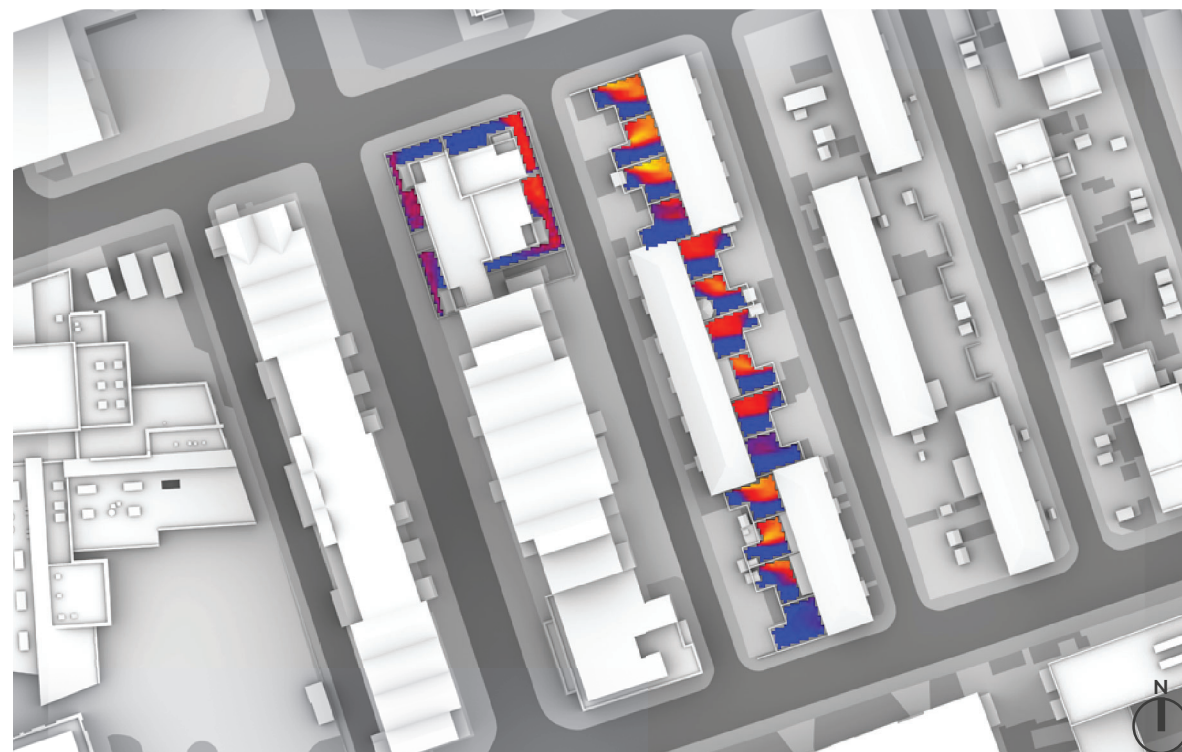

Total Available Sunlight:
 16hrs 38mins

OVERSHADOWING ASSESSMENT - BASELINE - AREAS 47-64
SUN HOURS ON GROUND - BRE TEST

OVERSHADOWING ASSESSMENT - CONSENTED - AREAS 47-64
SUN HOURS ON GROUND - BRE TEST

OVERSHADOWING ASSESSMENT - MAX PARAMETER - AREAS 47-64
 SUN EXPOSURE ON GROUND - 21ST MARCH (SPRING EQUINOX)

21ST MARCH
 (SPRING EQUINOX)

LONDON
 Latitude: 51.4
 Longitude: 0.0
 Sunrise: 06:02 GMT
 Sunset: 18:14 GMT