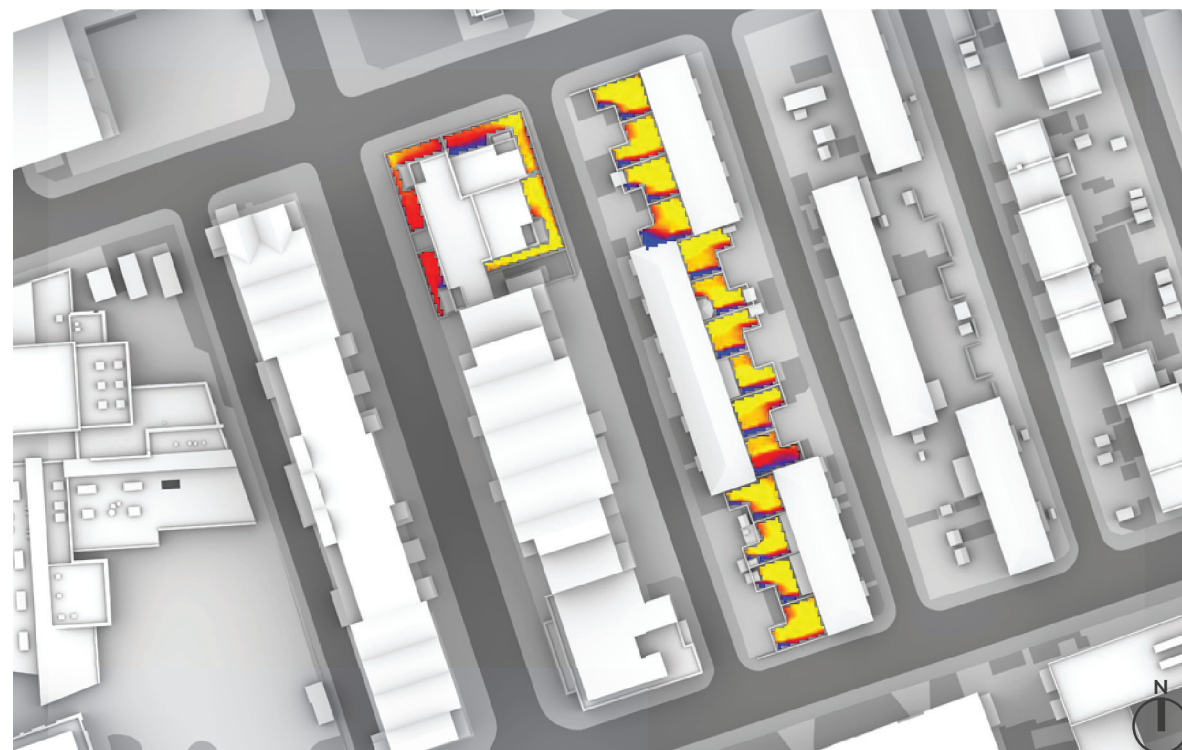

OVERSHADOWING ASSESSMENT - MAX PARAMETER - AREAS 47-64
 SUN EXPOSURE ON GROUND - 21ST MARCH (SPRING EQUINOX)

21ST MARCH
 (SPRING EQUINOX)

LONDON
 Latitude: 51.4
 Longitude: 0.0
 Sunrise: 06:02 GMT
 Sunset: 18:14 GMT

Total Available Sunlight:
 12hrs 12mins

OVERSHADOWING ASSESSMENT - BASELINE - AREAS 47-64
 SUN EXPOSURE ON GROUND - 21ST JUNE (SUMMER SOLSTICE)

OVERSHADOWING ASSESSMENT - CONSENTED - AREAS 47-64
 SUN EXPOSURE ON GROUND - 21ST JUNE (SUMMER SOLSTICE)

OVERSHADOWING ASSESSMENT - MAX PARAMETER - AREAS 47-64
 SUN EXPOSURE ON GROUND - 21ST JUNE (SUMMER SOLSTICE)

21ST JUNE
 (SUMMER SOLSTICE)

LONDON
 Latitude: 51.4
 Longitude: 0.0
 Sunrise: 04:43 BMT
 Sunset: 21:21 BMT