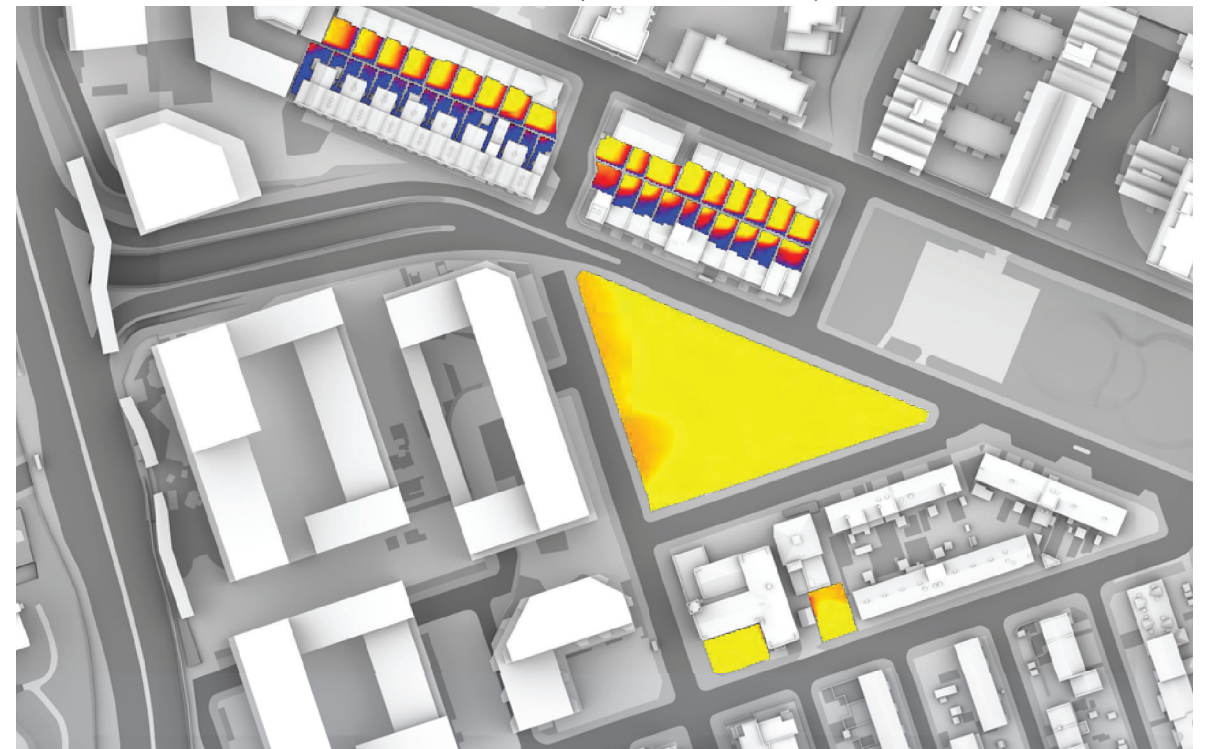

OVERSHADOWING ASSESSMENT - MAX PARAMETER - AREAS 1-46
 SUN EXPOSURE ON GROUND - 21ST MARCH (SPRING EQUINOX)

21ST MARCH
(SPRING EQUINOX)

LONDON
 Latitude: 51.4
 Longitude: 0.0
 Sunrise: 06:02 GMT
 Sunset: 18:14 GMT