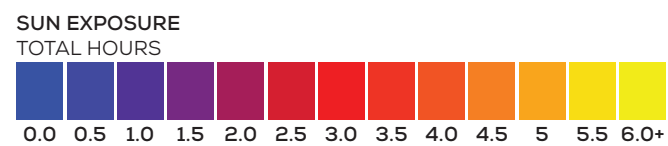

Total Available Sunlight:
 12hrs 12mins

OVERSHADOWING ASSESSMENT - BASELINE - AREAS 1-46
 SUN EXPOSURE ON GROUND - 21ST JUNE (SUMMER SOLSTICE)

OVERSHADOWING ASSESSMENT - CONSENTED - AREAS 1-46
 SUN EXPOSURE ON GROUND - 21ST JUNE (SUMMER SOLSTICE)

OVERSHADOWING ASSESSMENT - MAX PARAMETER - AREAS 1-46
 SUN EXPOSURE ON GROUND - 21ST JUNE (SUMMER SOLSTICE)

21ST JUNE
 (SUMMER SOLSTICE)

LONDON
 Latitude: 51.4
 Longitude: 0.0
 Sunrise: 04:43 BMT
 Sunset: 21:21 BMT

Total Available Sunlight:
 16hrs 38mins

OVERSHADOWING ASSESSMENT - BASELINE - AREAS 47-64
SUN HOURS ON GROUND - BRE TEST

OVERSHADOWING ASSESSMENT - CONSENTED - AREAS 47-64
SUN HOURS ON GROUND - BRE TEST