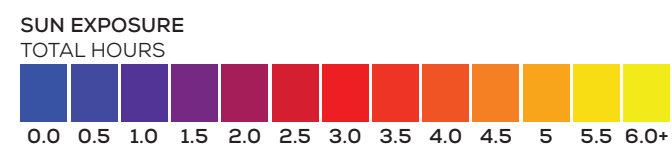

OVERSHADOWING ASSESSMENT - MAX PARAMETER - AREAS 1-46
 SUN EXPOSURE ON GROUND - 21ST MARCH (SPRING EQUINOX)

21ST MARCH
(SPRING EQUINOX)

LONDON
 Latitude: 51.4
 Longitude: 0.0
 Sunrise: 06:02 GMT
 Sunset: 18:14 GMT

Total Available Sunlight:
 12hrs 12mins

OVERSHADOWING ASSESSMENT - BASELINE - AREAS 1-46
 SUN EXPOSURE ON GROUND - 21ST JUNE (SUMMER SOLSTICE)

OVERSHADOWING ASSESSMENT - CONSENTED - AREAS 1-46
 SUN EXPOSURE ON GROUND - 21ST JUNE (SUMMER SOLSTICE)