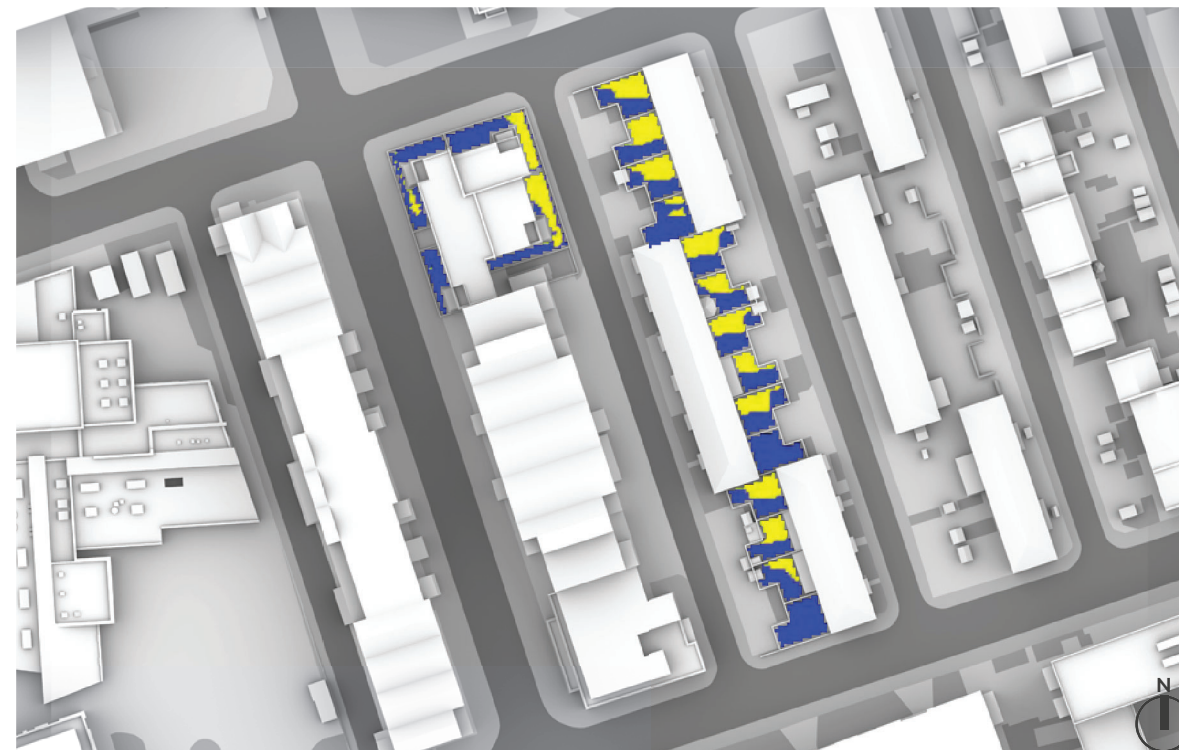

OVERSHADOWING ASSESSMENT - MAX PARAMETER - AREAS 1-46
 SUN EXPOSURE ON GROUND - 21ST JUNE (SUMMER SOLSTICE)

21ST JUNE
 (SUMMER SOLSTICE)

LONDON
 Latitude: 51.4
 Longitude: 0.0
 Sunrise: 04:43 BMT
 Sunset: 21:21 BMT

Total Available Sunlight:
 16hrs 38mins

OVERSHADOWING ASSESSMENT - BASELINE - AREAS 47-64
SUN HOURS ON GROUND - BRE TEST

OVERSHADOWING ASSESSMENT - CONSENTED - AREAS 47-64
SUN HOURS ON GROUND - BRE TEST