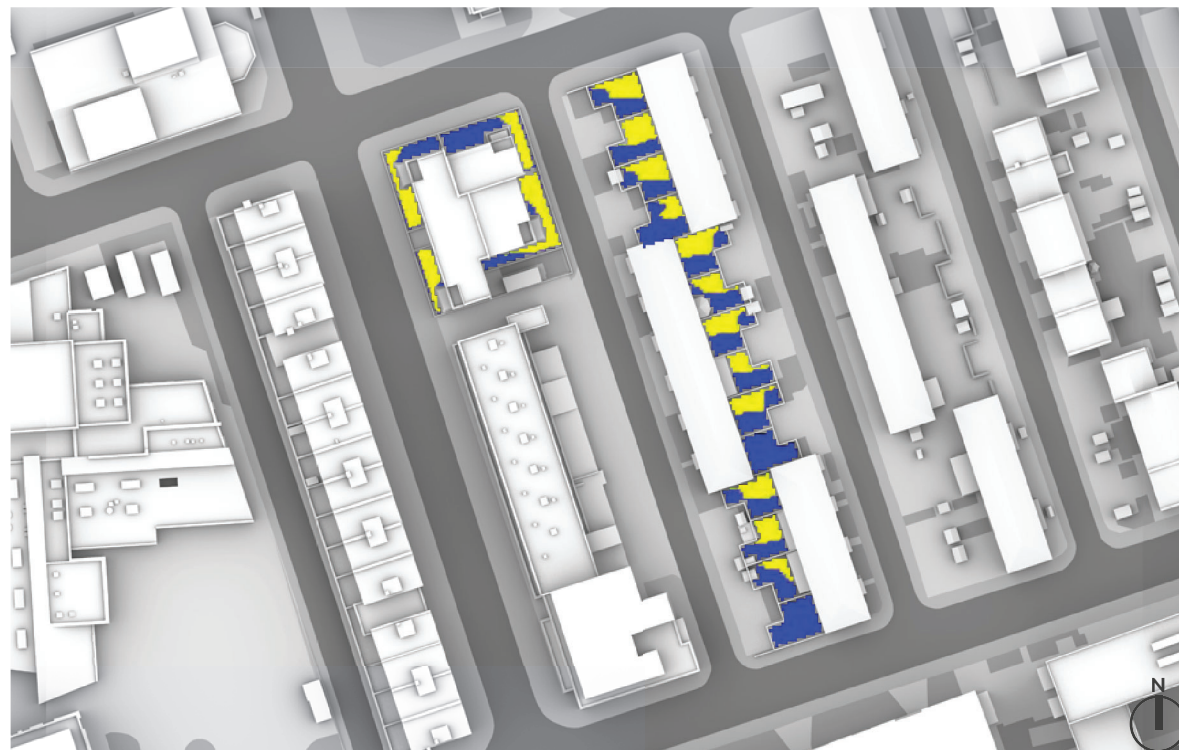

OVERSHADOWING ASSESSMENT - MAX PARAMETER - AREAS 1-46
 SUN EXPOSURE ON GROUND - 21ST JUNE (SUMMER SOLSTICE)

21ST JUNE
 (SUMMER SOLSTICE)

LONDON
 Latitude: 51.4
 Longitude: 0.0
 Sunrise: 04:43 BMT
 Sunset: 21:21 BMT

Total Available Sunlight:
 16hrs 38mins

OVERSHADOWING ASSESSMENT - BASELINE - AREAS 47-64
SUN HOURS ON GROUND - BRE TEST

OVERSHADOWING ASSESSMENT - CONSENTED - AREAS 47-64
SUN HOURS ON GROUND - BRE TEST