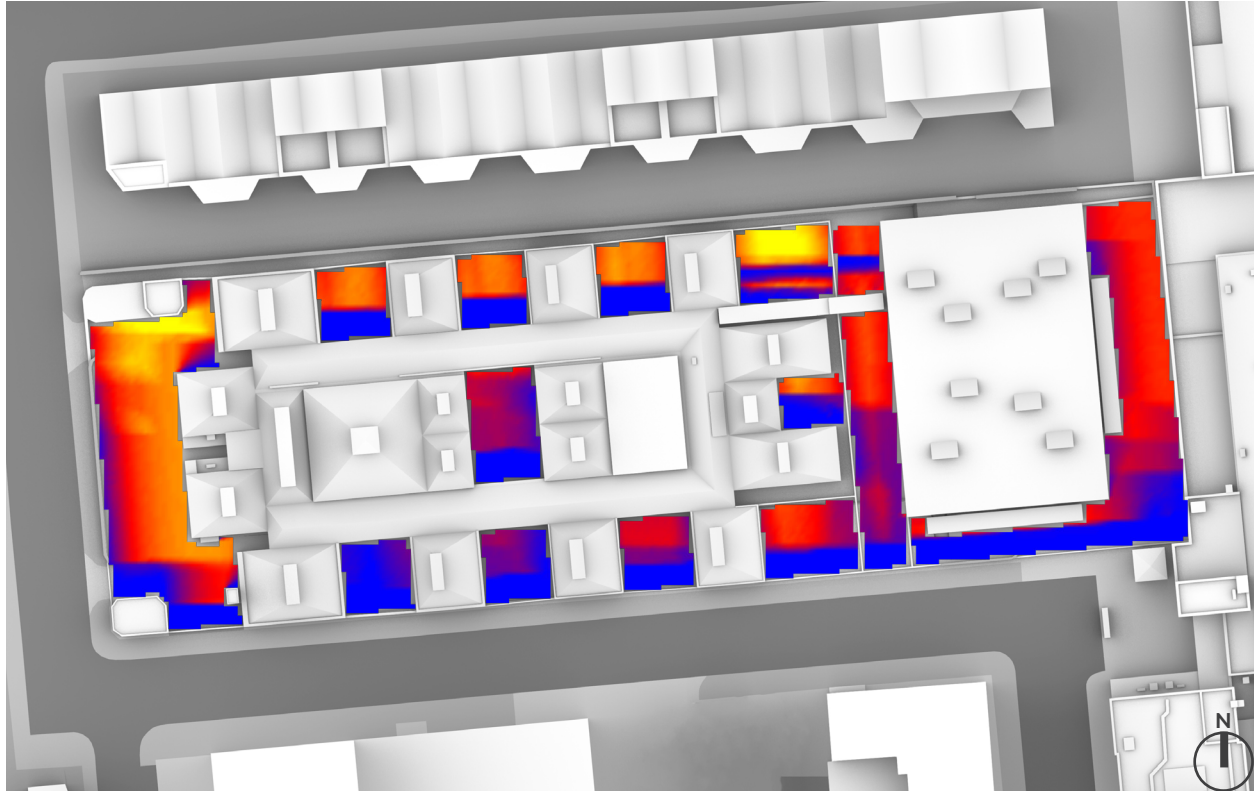

OVERSHADOWING ASSESSMENT - CUMULATIVE - AREAS 65-78
SUN HOURS ON GROUND - BRE TEST

OVERSHADOWING ASSESSMENT - BASELINE - AREAS 65-78
 SUN EXPOSURE ON GROUND - 21ST MARCH (SPRING EQUINOX)

SUN EXPOSURE
 TOTAL HOURS

21st MARCH
 (SPRING EQUINOX)

LONDON

Latitude: 51.4
 Longitude: 0.0
 Sunrise: 06:02 GMT
 Sunset: 18:14 GMT

Total Available Sunlight:
 12hrs 12mins

OVERSHADOWING ASSESSMENT - MAX PARAMETER - AREAS 65-78
SUN EXPOSURE ON GROUND - 21ST MARCH (SPRING EQUINOX)

SUN EXPOSURE
 TOTAL HOURS

21st JUNE
 (SUMMER SOLSTICE)

LONDON

Latitude: 51.4
 Longitude: 0.0
 Sunrise: 04:43 BMT
 Sunset: 21:21 BMT

Total Available Sunlight:
 16hrs 38mins