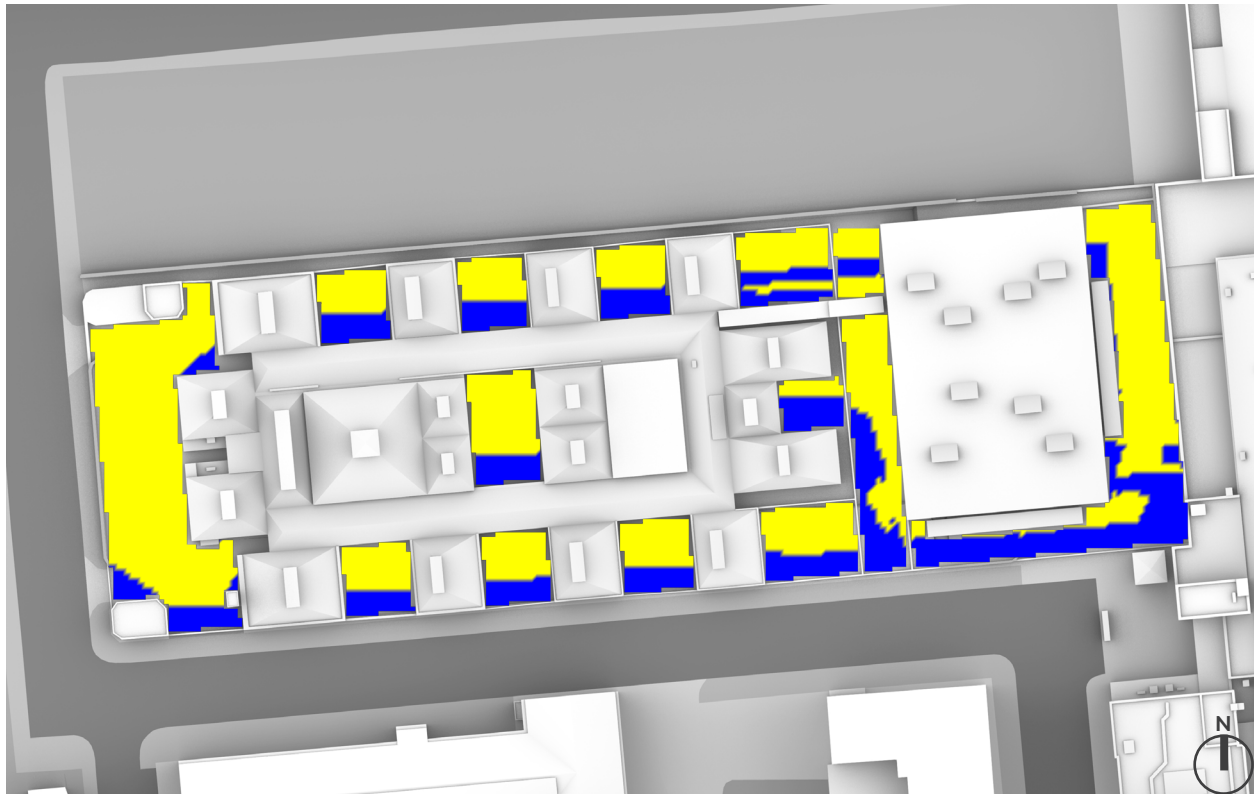

Total Available Sunlight:
 16hrs 38mins

OVERSHADOWING ASSESSMENT - MAX PARAMETER - AREAS 47-64
SUN EXPOSURE ON GROUND - 21ST JUNE (SUMMER SOLSTICE)

OVERSHADOWING ASSESSMENT - CUMULATIVE - AREAS 47-64
SUN EXPOSURE ON GROUND - 21ST JUNE (SUMMER SOLSTICE)

OVERSHADOWING ASSESSMENT - BASELINE - AREAS 65-78
SUN HOURS ON GROUND - BRE TEST

SUN HOURS ON GROUND
BRE TEST - 21ST MARCH

OVERSHADOWING ASSESSMENT - MAX PARAMETER - AREAS 65-78
SUN HOURS ON GROUND - BRE TEST

21st MARCH
 (SPRING EQUINOX)

LONDON

Latitude: 51.4
 Longitude: 0.0
 Sunrise: 06:02 GMT
 Sunset: 18:14 GMT

Total Available Sunlight:
 12hrs 12mins

OVERSHADOWING ASSESSMENT - MAX PARAMETER - AREAS 65-78
SUN EXPOSURE ON GROUND - 21ST MARCH (SPRING EQUINOX)

SUN EXPOSURE
 TOTAL HOURS

21st JUNE
 (SUMMER SOLSTICE)

LONDON

Latitude: 51.4
 Longitude: 0.0
 Sunrise: 04:43 BMT
 Sunset: 21:21 BMT

Total Available Sunlight:
 16hrs 38mins