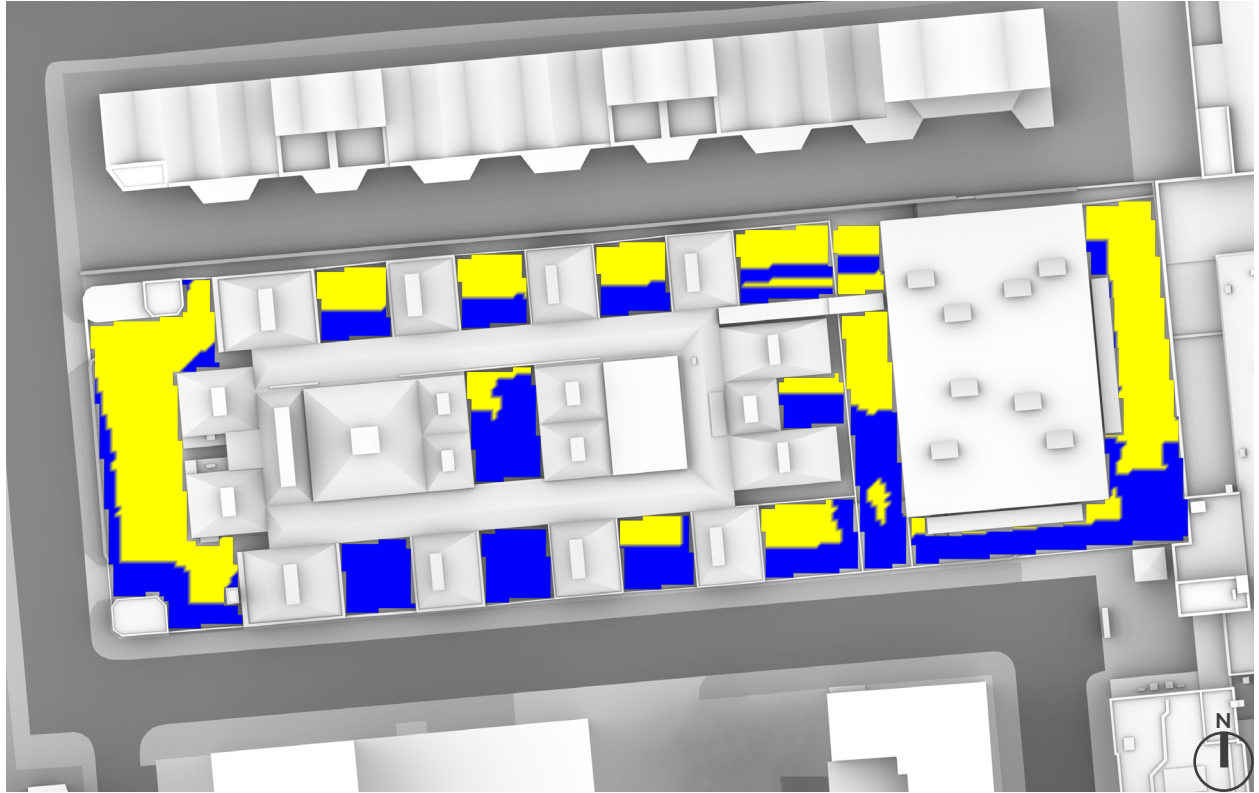

Total Available Sunlight:
 16hrs 38mins

OVERSHADOWING ASSESSMENT - MAX PARAMETER - AREAS 47-64
SUN EXPOSURE ON GROUND - 21ST JUNE (SUMMER SOLSTICE)

OVERSHADOWING ASSESSMENT - CUMULATIVE - AREAS 47-64
SUN EXPOSURE ON GROUND - 21ST JUNE (SUMMER SOLSTICE)

OVERSHADOWING ASSESSMENT - BASELINE - AREAS 65-78
SUN HOURS ON GROUND - BRE TEST

SUN HOURS ON GROUND
BRE TEST - 21ST MARCH

OVERSHADOWING ASSESSMENT - MAX PARAMETER - AREAS 65-78
SUN HOURS ON GROUND - BRE TEST

21st MARCH
 (SPRING EQUINOX)

LONDON

Latitude: 51.4
 Longitude: 0.0
 Sunrise: 06:02 GMT
 Sunset: 18:14 GMT

Total Available Sunlight:
 12hrs 12mins

OVERSHADOWING ASSESSMENT - MAX PARAMETER - AREAS 65-78
SUN EXPOSURE ON GROUND - 21ST MARCH (SPRING EQUINOX)

SUN EXPOSURE
 TOTAL HOURS

21st JUNE
 (SUMMER SOLSTICE)

LONDON

Latitude: 51.4
 Longitude: 0.0
 Sunrise: 04:43 BMT
 Sunset: 21:21 BMT

Total Available Sunlight:
 16hrs 38mins