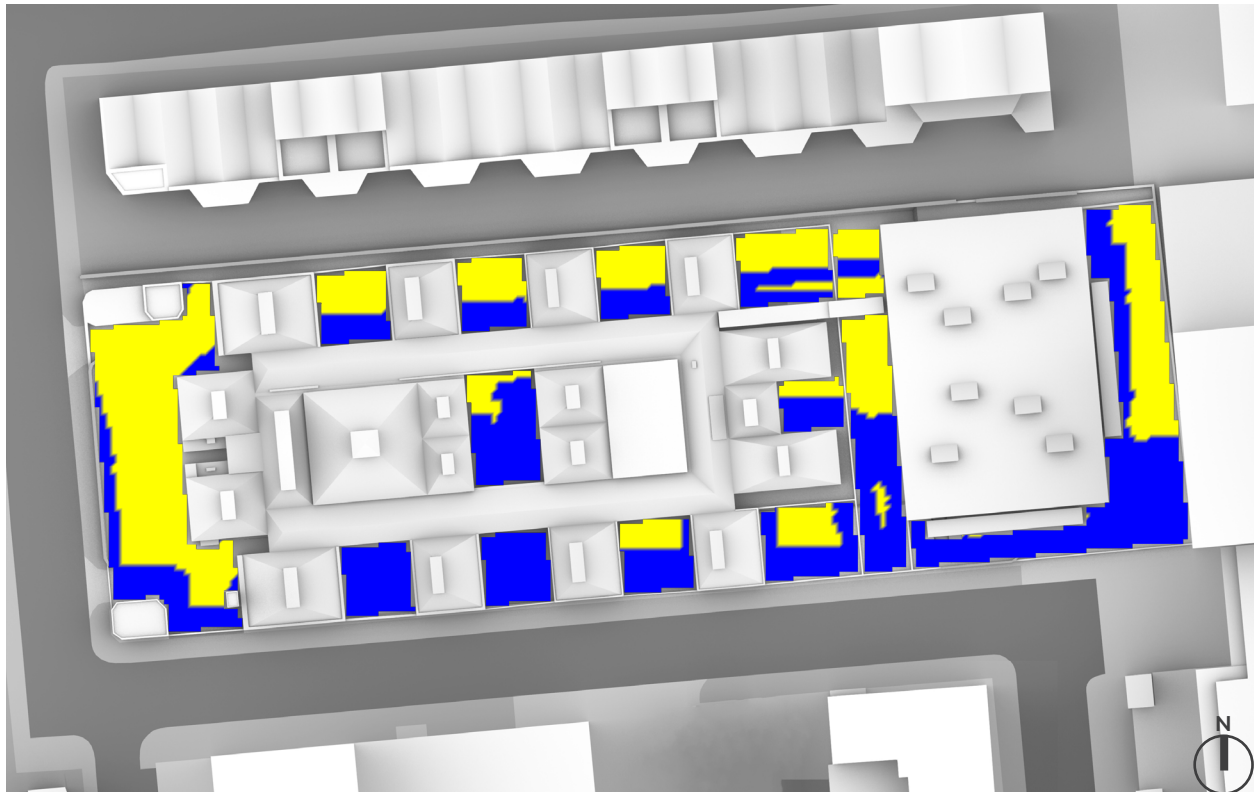

OVERSHADOWING ASSESSMENT - BASELINE - AREAS 65-78
SUN HOURS ON GROUND - BRE TEST

SUN HOURS ON GROUND
BRE TEST - 21ST MARCH

OVERSHADOWING ASSESSMENT - MAX PARAMETER - AREAS 65-78
SUN HOURS ON GROUND - BRE TEST

OVERSHADOWING ASSESSMENT - CUMULATIVE - AREAS 65-78
SUN HOURS ON GROUND - BRE TEST

OVERSHADOWING ASSESSMENT - BASELINE - AREAS 65-78
 SUN EXPOSURE ON GROUND - 21ST MARCH (SPRING EQUINOX)

SUN EXPOSURE
 TOTAL HOURS

21st MARCH
 (SPRING EQUINOX)

LONDON

Latitude: 51.4
 Longitude: 0.0
 Sunrise: 06:02 GMT
 Sunset: 18:14 GMT

Total Available Sunlight:
 12hrs 12mins

OVERSHADOWING ASSESSMENT - MAX PARAMETER - AREAS 65-78
SUN EXPOSURE ON GROUND - 21ST MARCH (SPRING EQUINOX)

SUN EXPOSURE
 TOTAL HOURS

21st JUNE
 (SUMMER SOLSTICE)

LONDON

Latitude: 51.4
 Longitude: 0.0
 Sunrise: 04:43 BMT
 Sunset: 21:21 BMT

Total Available Sunlight:
 16hrs 38mins