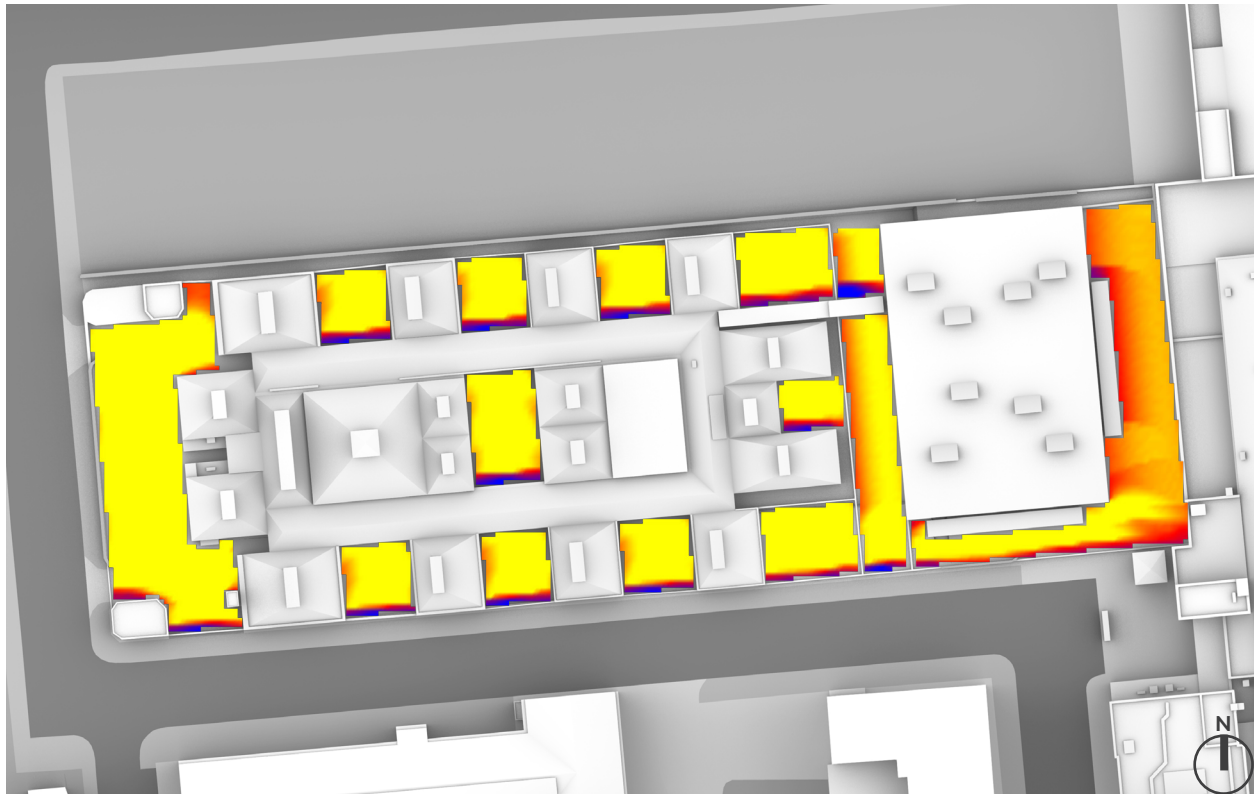

21st MARCH
 (SPRING EQUINOX)

LONDON

Latitude: 51.4
 Longitude: 0.0
 Sunrise: 06:02 GMT
 Sunset: 18:14 GMT

Total Available Sunlight:
 12hrs 12mins

OVERSHADOWING ASSESSMENT - MAX PARAMETER - AREAS 65-78
SUN EXPOSURE ON GROUND - 21ST MARCH (SPRING EQUINOX)

OVERSHADOWING ASSESSMENT - CUMULATIVE - AREAS 65-78
SUN EXPOSURE ON GROUND - 21ST MARCH (SPRING EQUINOX)

OVERSHADOWING ASSESSMENT - BASELINE - AREAS 65-78
 SUN EXPOSURE ON GROUND - 21ST JUNE (SUMMER SOLSTICE)

SUN EXPOSURE
 TOTAL HOURS

21st JUNE
 (SUMMER SOLSTICE)

LONDON

Latitude: 51.4
 Longitude: 0.0
 Sunrise: 04:43 BMT
 Sunset: 21:21 BMT

Total Available Sunlight:
 16hrs 38mins