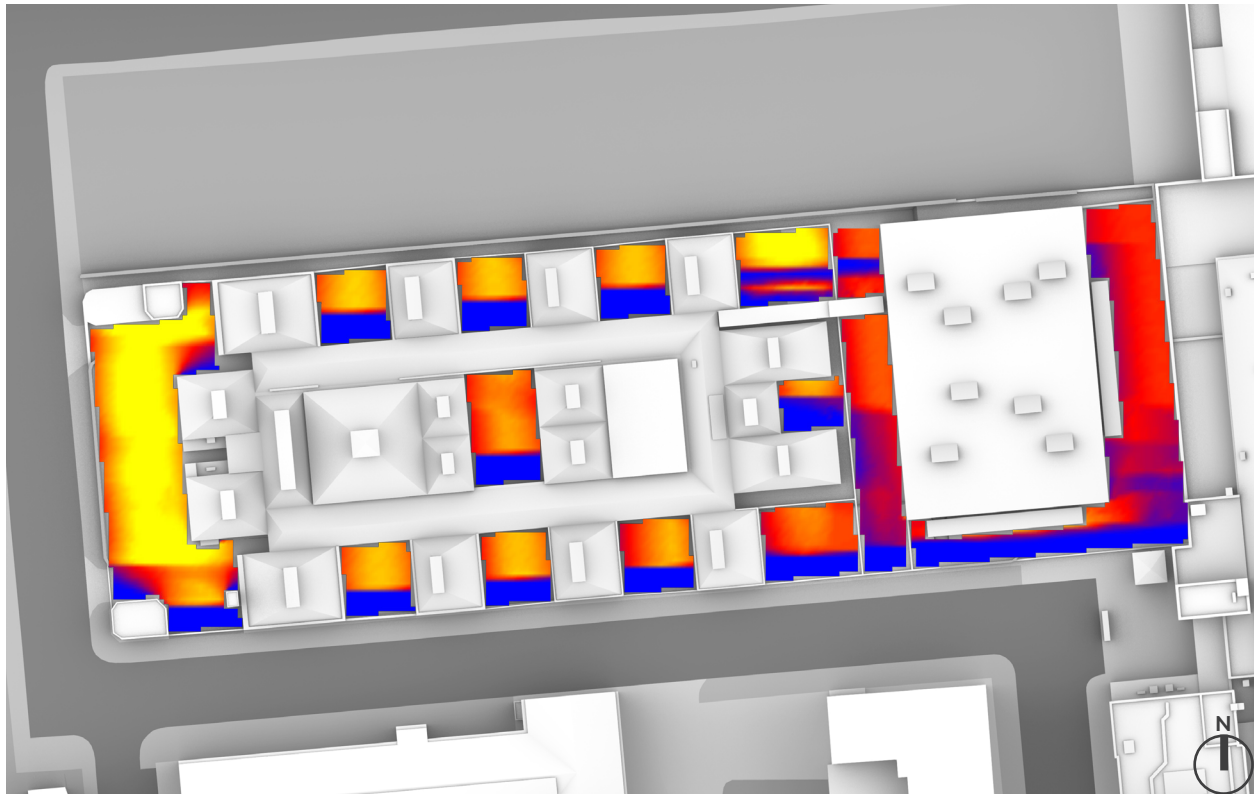

OVERSHADOWING ASSESSMENT - BASELINE - AREAS 65-78
SUN HOURS ON GROUND - BRE TEST

SUN HOURS ON GROUND
BRE TEST - 21ST MARCH

OVERSHADOWING ASSESSMENT - MAX PARAMETER - AREAS 65-78
SUN HOURS ON GROUND - BRE TEST

OVERSHADOWING ASSESSMENT - CUMULATIVE - AREAS 65-78
SUN HOURS ON GROUND - BRE TEST

OVERSHADOWING ASSESSMENT - BASELINE - AREAS 65-78
 SUN EXPOSURE ON GROUND - 21ST MARCH (SPRING EQUINOX)

SUN EXPOSURE
 TOTAL HOURS

21st MARCH
 (SPRING EQUINOX)

LONDON

Latitude: 51.4
 Longitude: 0.0
 Sunrise: 06:02 GMT
 Sunset: 18:14 GMT

Total Available Sunlight:
 12hrs 12mins

OVERSHADOWING ASSESSMENT - MAX PARAMETER - AREAS 65-78
SUN EXPOSURE ON GROUND - 21ST MARCH (SPRING EQUINOX)