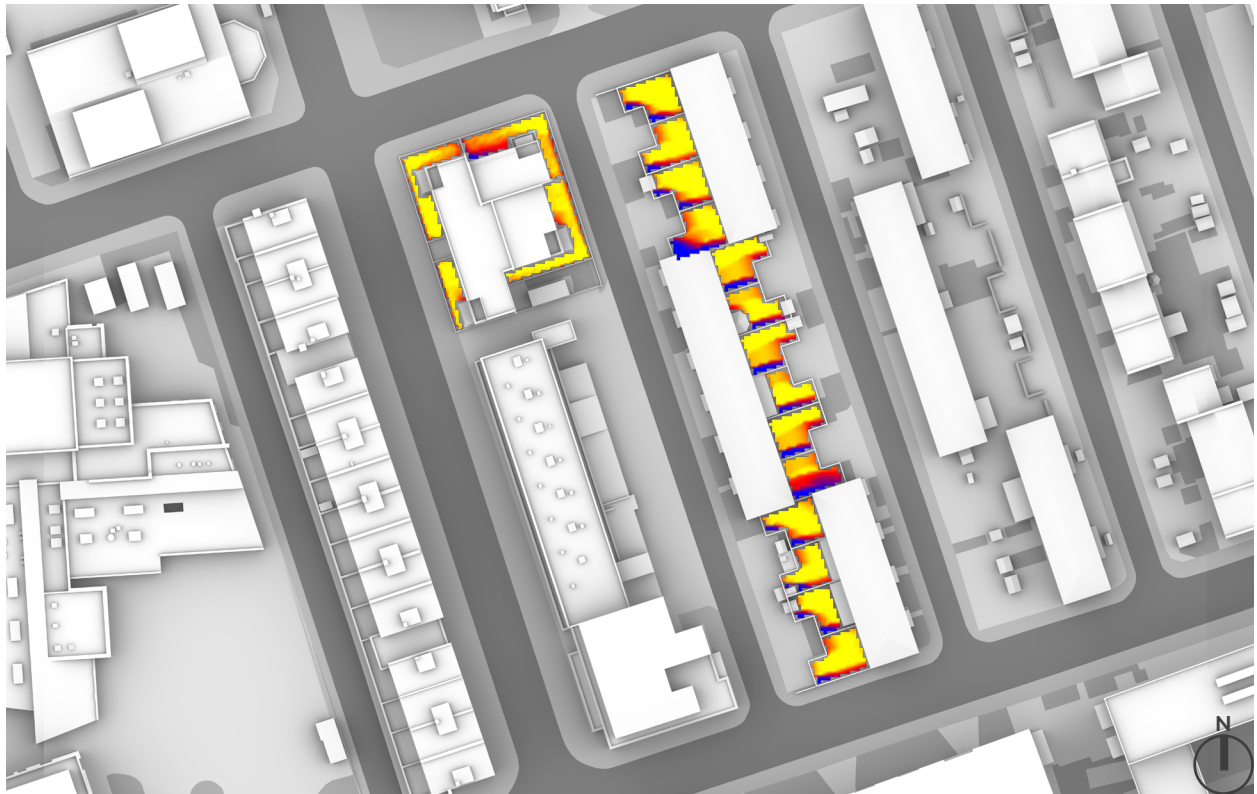

OVERSHADOWING ASSESSMENT - BASELINE - AREAS 47-64
 SUN EXPOSURE ON GROUND - 21ST JUNE (SUMMER SOLSTICE)

SUN EXPOSURE
 TOTAL HOURS

21st JUNE
 (SUMMER SOLSTICE)

LONDON

Latitude: 51.4
 Longitude: 0.0
 Sunrise: 04:43 BMT
 Sunset: 21:21 BMT

Total Available Sunlight:
 16hrs 38mins

OVERSHADOWING ASSESSMENT - MAX PARAMETER - AREAS 47-64
SUN EXPOSURE ON GROUND - 21ST JUNE (SUMMER SOLSTICE)

OVERSHADOWING ASSESSMENT - CUMULATIVE - AREAS 47-64
SUN EXPOSURE ON GROUND - 21ST JUNE (SUMMER SOLSTICE)

SUN EXPOSURE
 TOTAL HOURS

21st JUNE
 (SUMMER SOLSTICE)

LONDON

Latitude: 51.4
 Longitude: 0.0
 Sunrise: 04:43 BMT
 Sunset: 21:21 BMT

Total Available Sunlight:
 16hrs 38mins