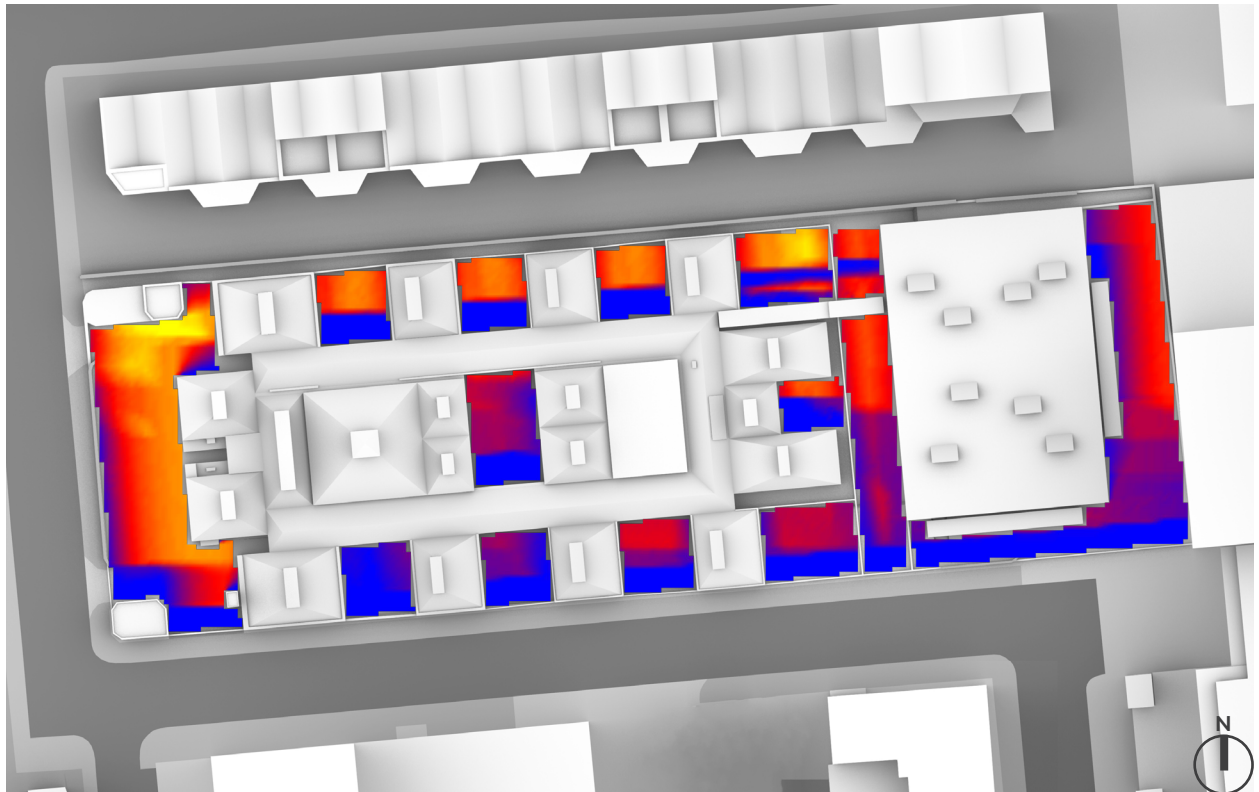

21st MARCH
 (SPRING EQUINOX)

LONDON

Latitude: 51.4
 Longitude: 0.0
 Sunrise: 06:02 GMT
 Sunset: 18:14 GMT

Total Available Sunlight:
 12hrs 12mins

OVERSHADOWING ASSESSMENT - MAX PARAMETER - AREAS 65-78
SUN EXPOSURE ON GROUND - 21ST MARCH (SPRING EQUINOX)

OVERSHADOWING ASSESSMENT - CUMULATIVE - AREAS 65-78
SUN EXPOSURE ON GROUND - 21ST MARCH (SPRING EQUINOX)

OVERSHADOWING ASSESSMENT - BASELINE - AREAS 65-78
 SUN EXPOSURE ON GROUND - 21ST JUNE (SUMMER SOLSTICE)

SUN EXPOSURE
 TOTAL HOURS

21st JUNE
 (SUMMER SOLSTICE)

LONDON

Latitude: 51.4
 Longitude: 0.0
 Sunrise: 04:43 BMT
 Sunset: 21:21 BMT

Total Available Sunlight:
 16hrs 38mins