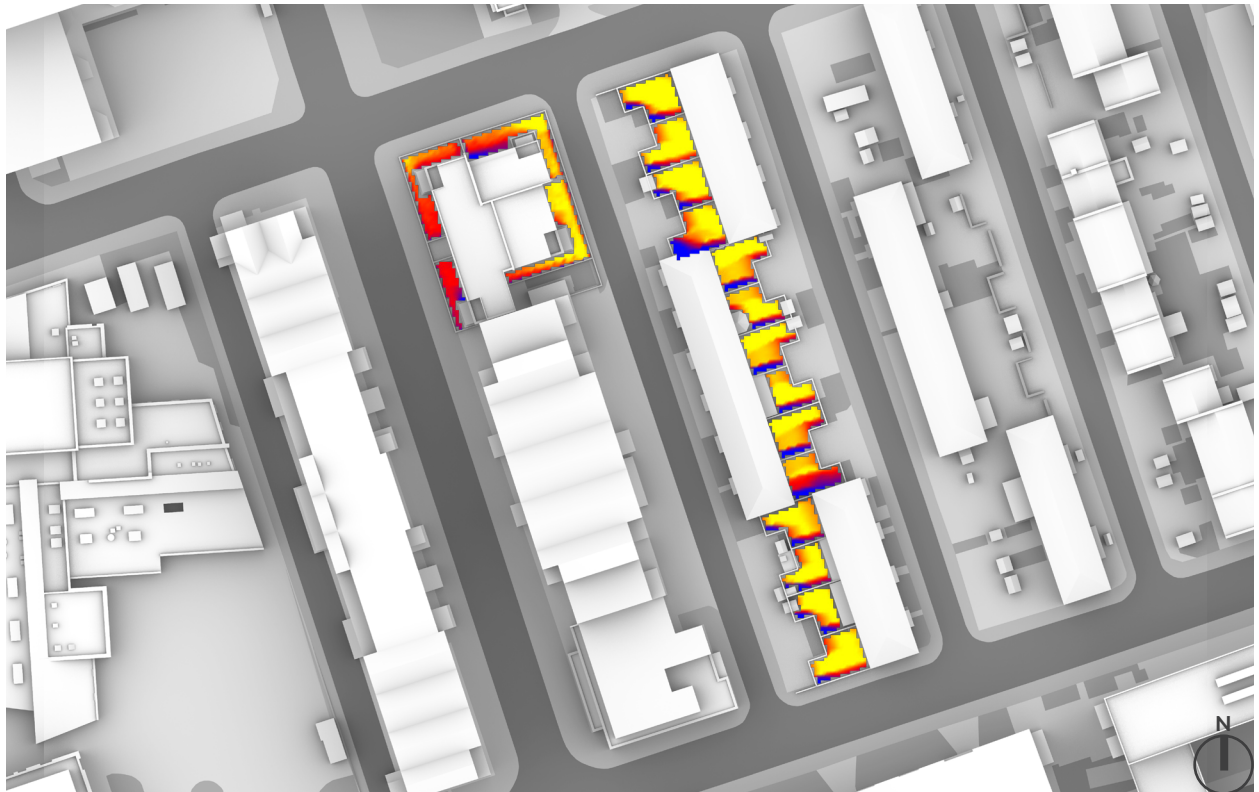

OVERSHADOWING ASSESSMENT - BASELINE - AREAS 47-64
 SUN EXPOSURE ON GROUND - 21ST JUNE (SUMMER SOLSTICE)

SUN EXPOSURE
 TOTAL HOURS

21st JUNE
 (SUMMER SOLSTICE)

LONDON

Latitude: 51.4
 Longitude: 0.0
 Sunrise: 04:43 BMT
 Sunset: 21:21 BMT

Total Available Sunlight:
 16hrs 38mins

OVERSHADOWING ASSESSMENT - MAX PARAMETER - AREAS 47-64
SUN EXPOSURE ON GROUND - 21ST JUNE (SUMMER SOLSTICE)

OVERSHADOWING ASSESSMENT - CUMULATIVE - AREAS 47-64
SUN EXPOSURE ON GROUND - 21ST JUNE (SUMMER SOLSTICE)

SUN EXPOSURE
 TOTAL HOURS

21st JUNE
 (SUMMER SOLSTICE)

LONDON

Latitude: 51.4
 Longitude: 0.0
 Sunrise: 04:43 BMT
 Sunset: 21:21 BMT

Total Available Sunlight:
 16hrs 38mins