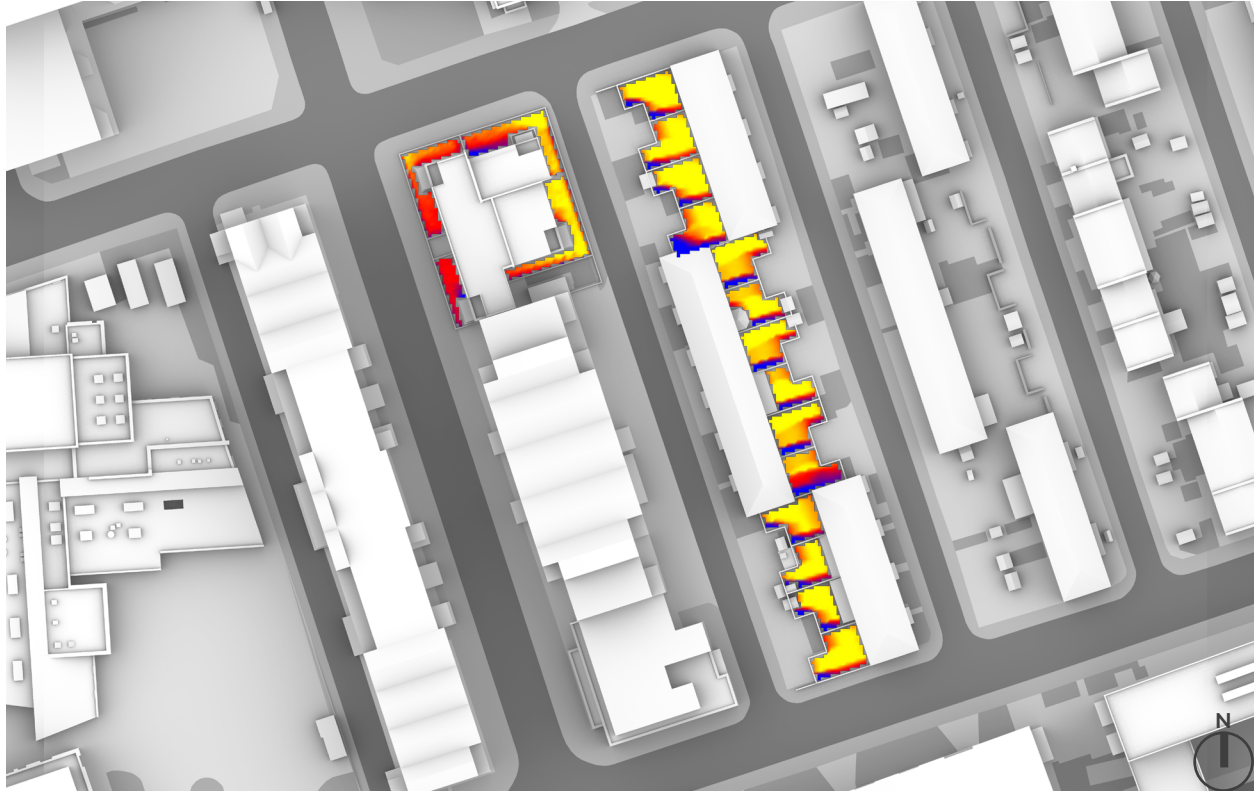

OVERSHADOWING ASSESSMENT - BASELINE - AREAS 47-64
 SUN EXPOSURE ON GROUND - 21ST JUNE (SUMMER SOLSTICE)

SUN EXPOSURE
 TOTAL HOURS

21st JUNE
 (SUMMER SOLSTICE)

LONDON

Latitude: 51.4
 Longitude: 0.0
 Sunrise: 04:43 BMT
 Sunset: 21:21 BMT

Total Available Sunlight:
 16hrs 38mins

OVERSHADOWING ASSESSMENT - MAX PARAMETER - AREAS 47-64
SUN EXPOSURE ON GROUND - 21ST JUNE (SUMMER SOLSTICE)

OVERSHADOWING ASSESSMENT - CUMULATIVE - AREAS 47-64
SUN EXPOSURE ON GROUND - 21ST JUNE (SUMMER SOLSTICE)

21st MARCH
 (SPRING EQUINOX)

LONDON

Latitude: 51.4
 Longitude: 0.0
 Sunrise: 06:02 GMT
 Sunset: 18:14 GMT

Total Available Sunlight:
 12hrs 12mins

OVERSHADOWING ASSESSMENT - MAX PARAMETER - AREAS 65-78
SUN EXPOSURE ON GROUND - 21ST MARCH (SPRING EQUINOX)

SUN EXPOSURE
 TOTAL HOURS

21st JUNE
 (SUMMER SOLSTICE)

LONDON

Latitude: 51.4
 Longitude: 0.0
 Sunrise: 04:43 BMT
 Sunset: 21:21 BMT

Total Available Sunlight:
 16hrs 38mins