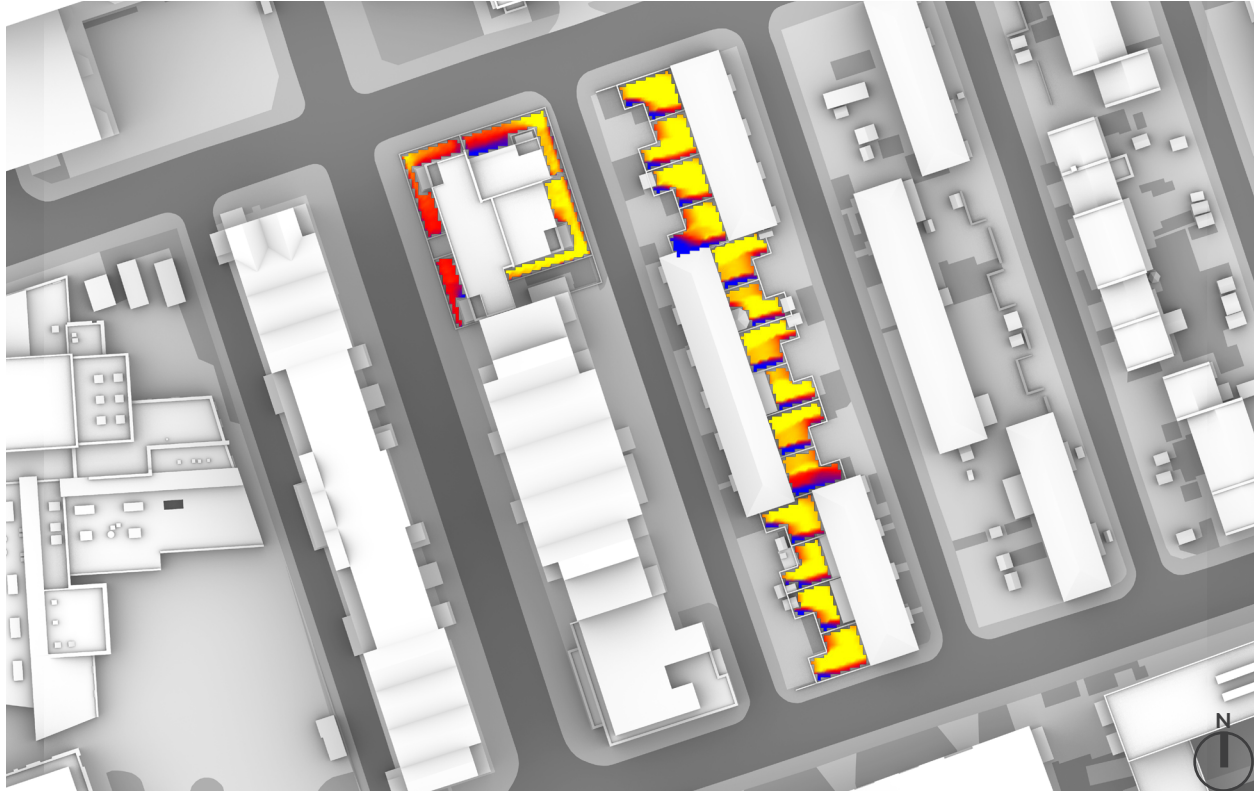

OVERSHADOWING ASSESSMENT - BASELINE - AREAS 47-64
 SUN EXPOSURE ON GROUND - 21ST JUNE (SUMMER SOLSTICE)

SUN EXPOSURE
 TOTAL HOURS

21st JUNE
 (SUMMER SOLSTICE)

LONDON

Latitude: 51.4
 Longitude: 0.0
 Sunrise: 04:43 BMT
 Sunset: 21:21 BMT

Total Available Sunlight:
 16hrs 38mins

OVERSHADOWING ASSESSMENT - CONSENTED - AREAS 47-64
SUN EXPOSURE ON GROUND - 21ST JUNE (SUMMER SOLSTICE)

OVERSHADOWING ASSESSMENT - MAX PARAMETER - AREAS 47-64
SUN EXPOSURE ON GROUND - 21ST JUNE (SUMMER SOLSTICE)

21st MARCH
 (SPRING EQUINOX)

LONDON

Latitude: 51.4
 Longitude: 0.0
 Sunrise: 06:02 GMT
 Sunset: 18:14 GMT

Total Available Sunlight:
 12hrs 12mins