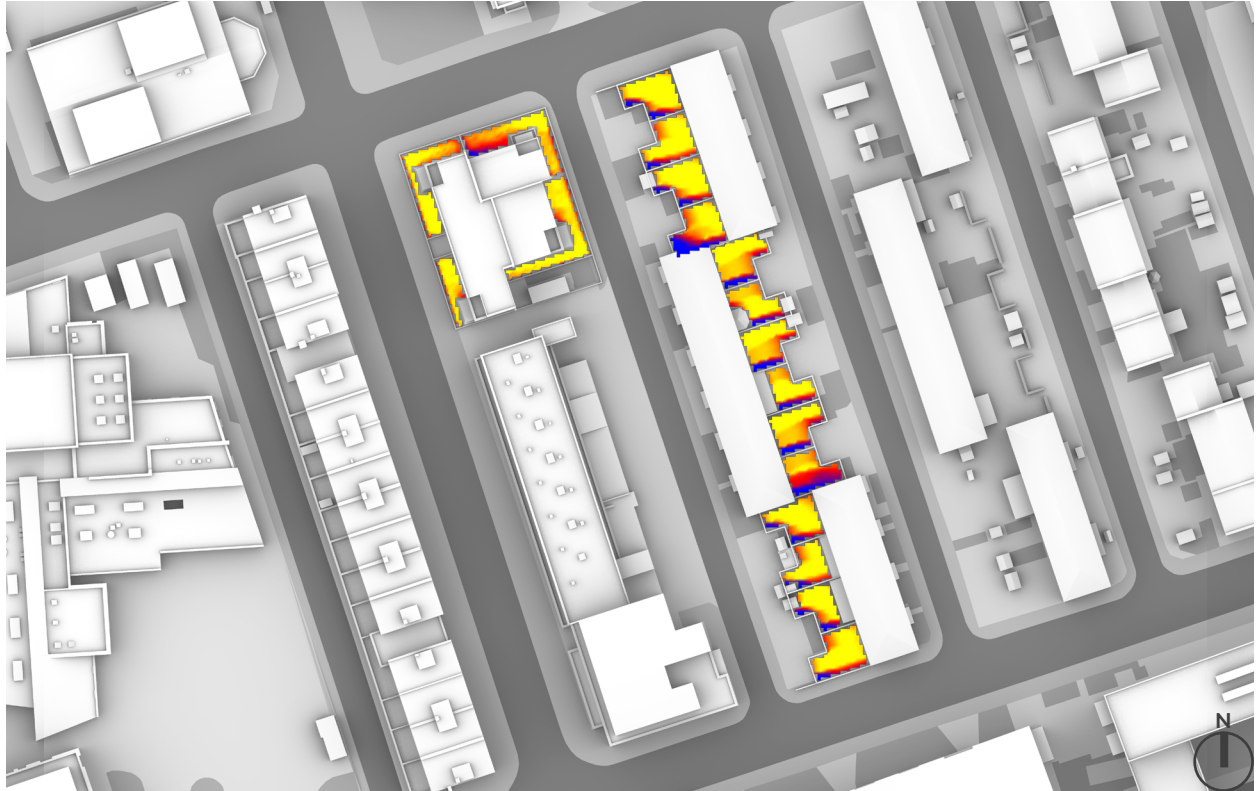

OVERSHADOWING ASSESSMENT - BASELINE - AREAS 47-64
 SUN EXPOSURE ON GROUND - 21ST JUNE (SUMMER SOLSTICE)

SUN EXPOSURE
 TOTAL HOURS

21st JUNE
 (SUMMER SOLSTICE)

LONDON

Latitude: 51.4
 Longitude: 0.0
 Sunrise: 04:43 BMT
 Sunset: 21:21 BMT

Total Available Sunlight:
 16hrs 38mins

OVERSHADOWING ASSESSMENT - CONSENTED - AREAS 47-64
SUN EXPOSURE ON GROUND - 21ST JUNE (SUMMER SOLSTICE)

OVERSHADOWING ASSESSMENT - MAX PARAMETER - AREAS 47-64
SUN EXPOSURE ON GROUND - 21ST JUNE (SUMMER SOLSTICE)

21st MARCH
 (SPRING EQUINOX)

LONDON

Latitude: 51.4
 Longitude: 0.0
 Sunrise: 06:02 GMT
 Sunset: 18:14 GMT

Total Available Sunlight:
 12hrs 12mins