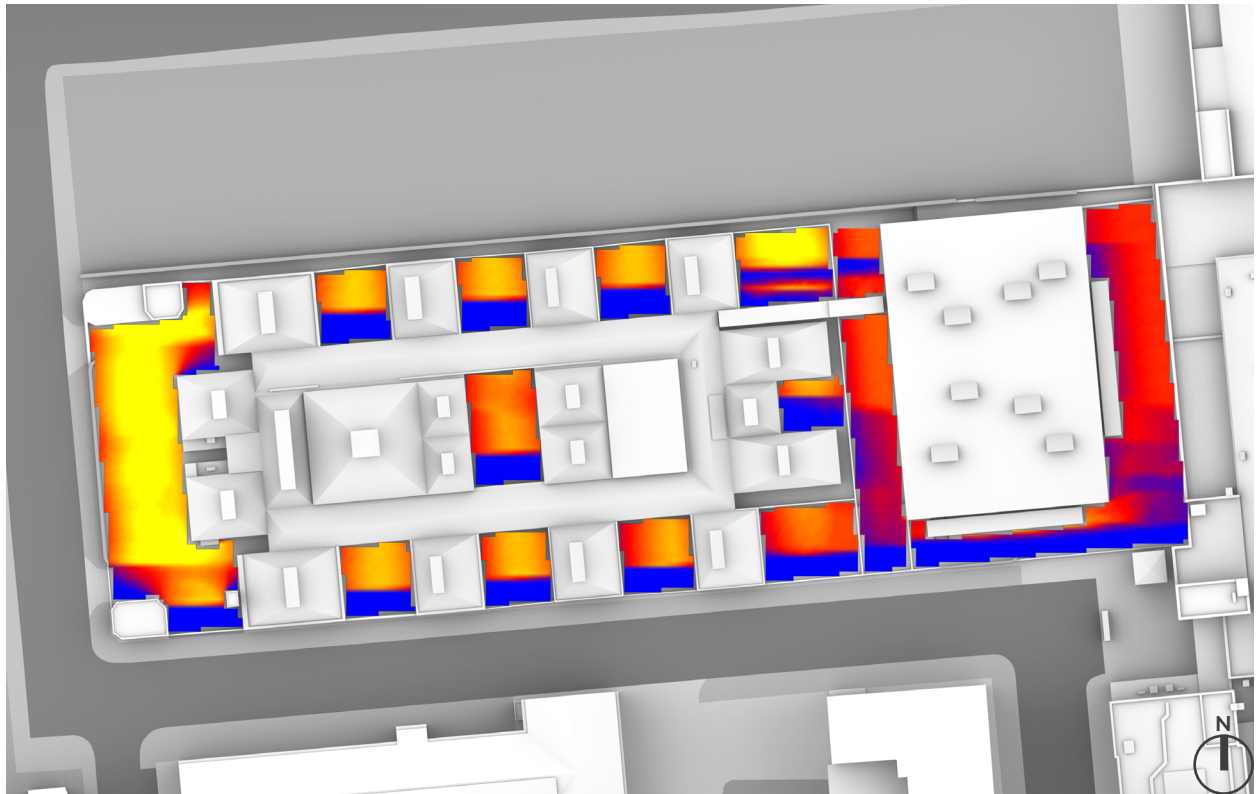

OVERSHADOWING ASSESSMENT - BASELINE - AREAS 65-78
SUN HOURS ON GROUND - BRE TEST

SUN HOURS ON GROUND
BRE TEST - 21ST MARCH

OVERSHADOWING ASSESSMENT - CONSENTED - AREAS 65-78
SUN HOURS ON GROUND - BRE TEST

OVERSHADOWING ASSESSMENT - MAX PARAMETER - AREAS 65-78
SUN HOURS ON GROUND - BRE TEST

OVERSHADOWING ASSESSMENT - BASELINE - AREAS 47-64
 SUN EXPOSURE ON GROUND - 21ST MARCH (SPRING EQUINOX)

SUN EXPOSURE
 TOTAL HOURS

21st MARCH
 (SPRING EQUINOX)

LONDON

Latitude: 51.4
 Longitude: 0.0
 Sunrise: 06:02 GMT
 Sunset: 18:14 GMT

Total Available Sunlight:
 12hrs 12mins