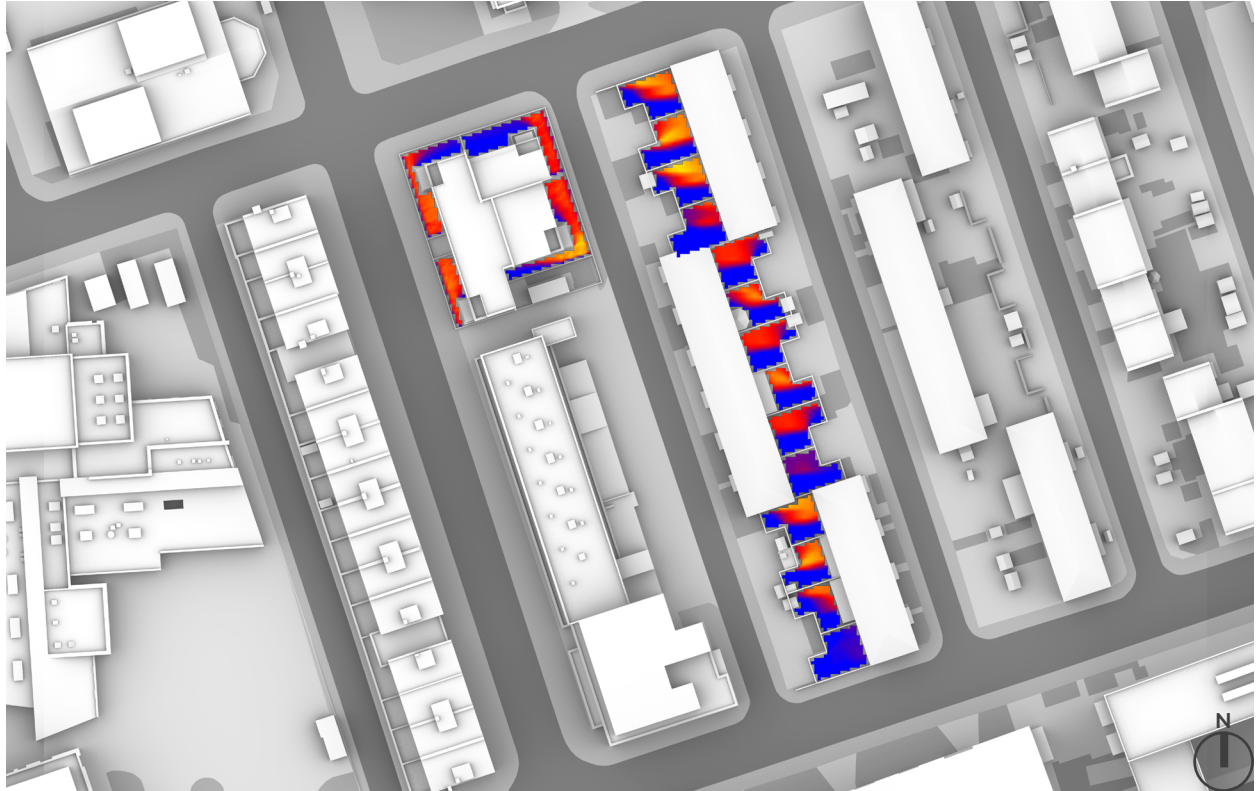

OVERSHADOWING ASSESSMENT - BASELINE - AREAS 47-64
SUN EXPOSURE ON GROUND - 21ST MARCH (SPRING EQUINOX)

SUN EXPOSURE
TOTAL HOURS

21ST MARCH
(SPRING EQUINOX)

LONDON

Latitude: 51.4
 Longitude: 0.0
 Sunrise: 06:02 GMT
 Sunset: 18:14 GMT

OVERSHADOWING ASSESSMENT - BASELINE - AREAS 47-64
 SUN EXPOSURE ON GROUND - 21ST JUNE (SUMMER SOLSTICE)

SUN EXPOSURE
 TOTAL HOURS

21st JUNE
 (SUMMER SOLSTICE)

LONDON

Latitude: 51.4
 Longitude: 0.0
 Sunrise: 04:43 BMT
 Sunset: 21:21 BMT

21st MARCH
 (SPRING EQUINOX)

LONDON

Latitude: 51.4
 Longitude: 0.0
 Sunrise: 06:02 GMT
 Sunset: 18:14 GMT

Total Available Sunlight:
 12hrs 12mins