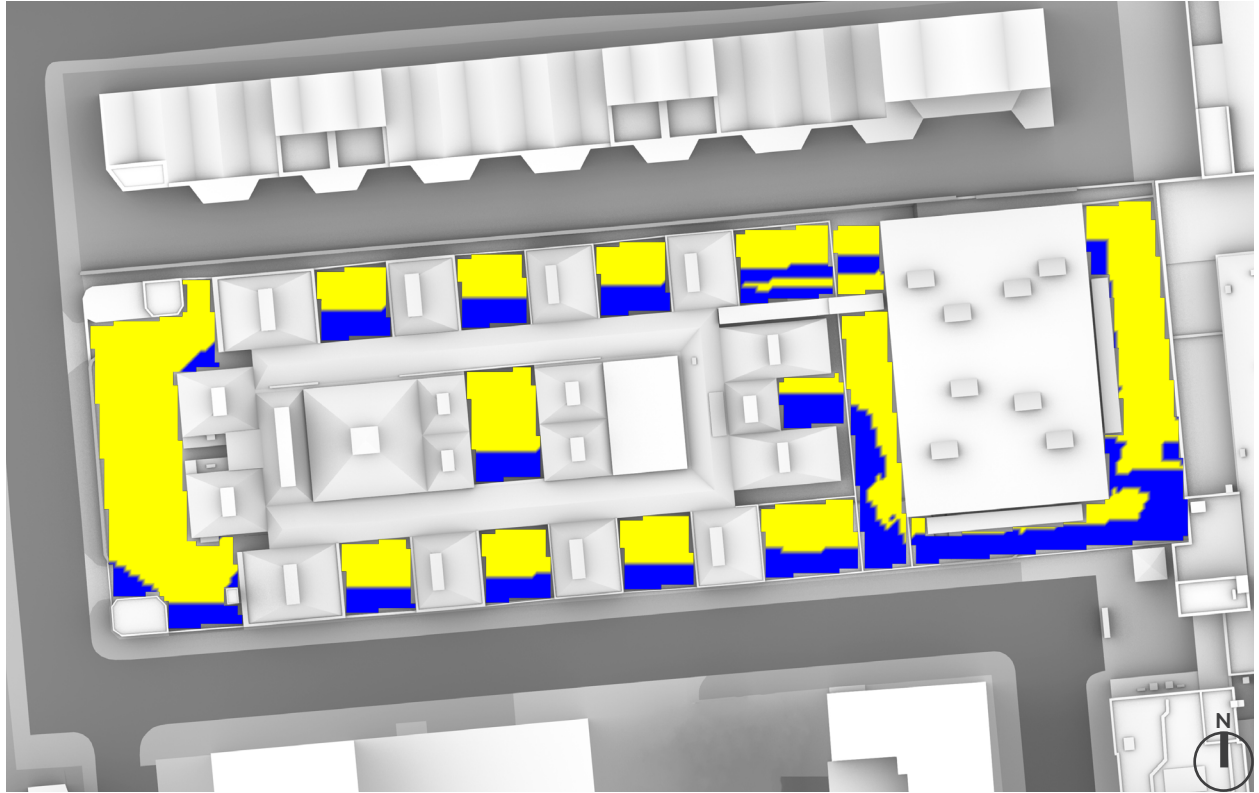

OVERSHADOWING ASSESSMENT - CONSENTED - AREAS 65-78
SUN HOURS ON GROUND - BRE TEST