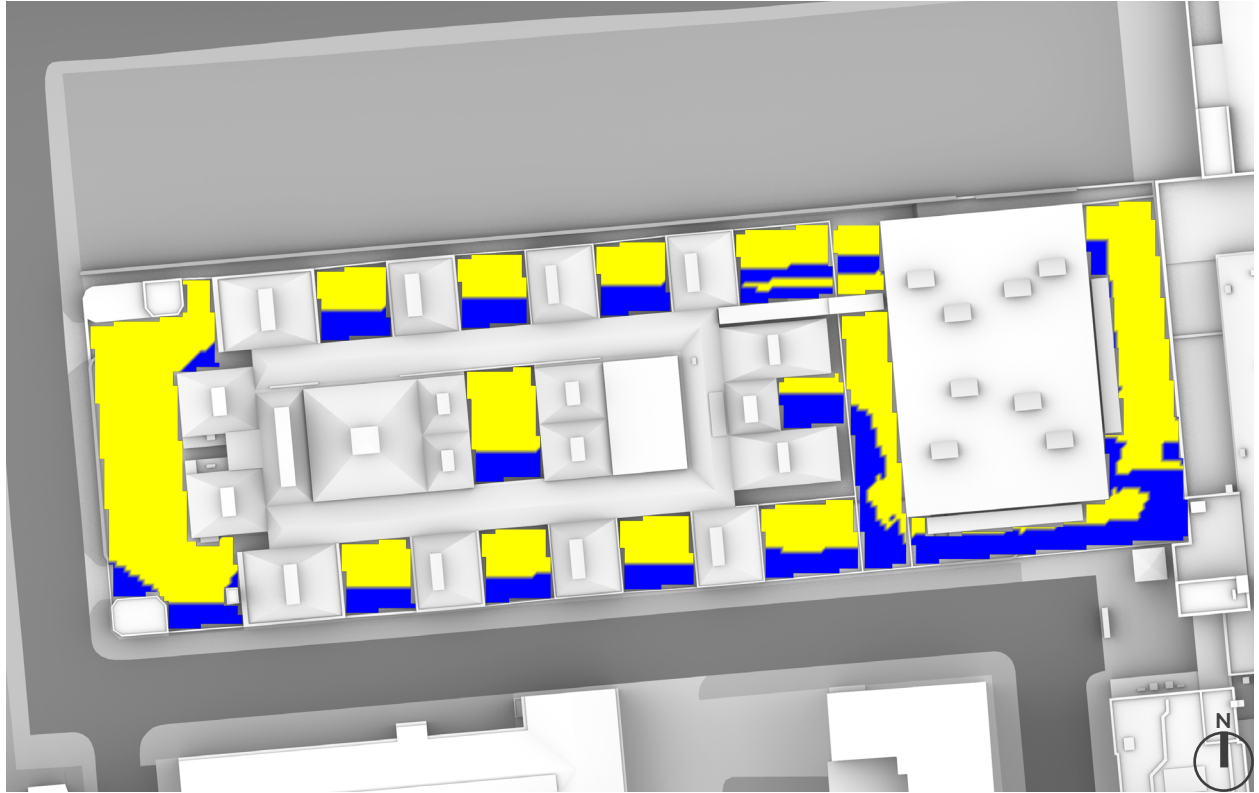

OVERSHADOWING ASSESSMENT - BASELINE - AREAS 65-78
SUN HOURS ON GROUND - BRE TEST

SUN HOURS ON GROUND
BRE TEST - 21ST MARCH