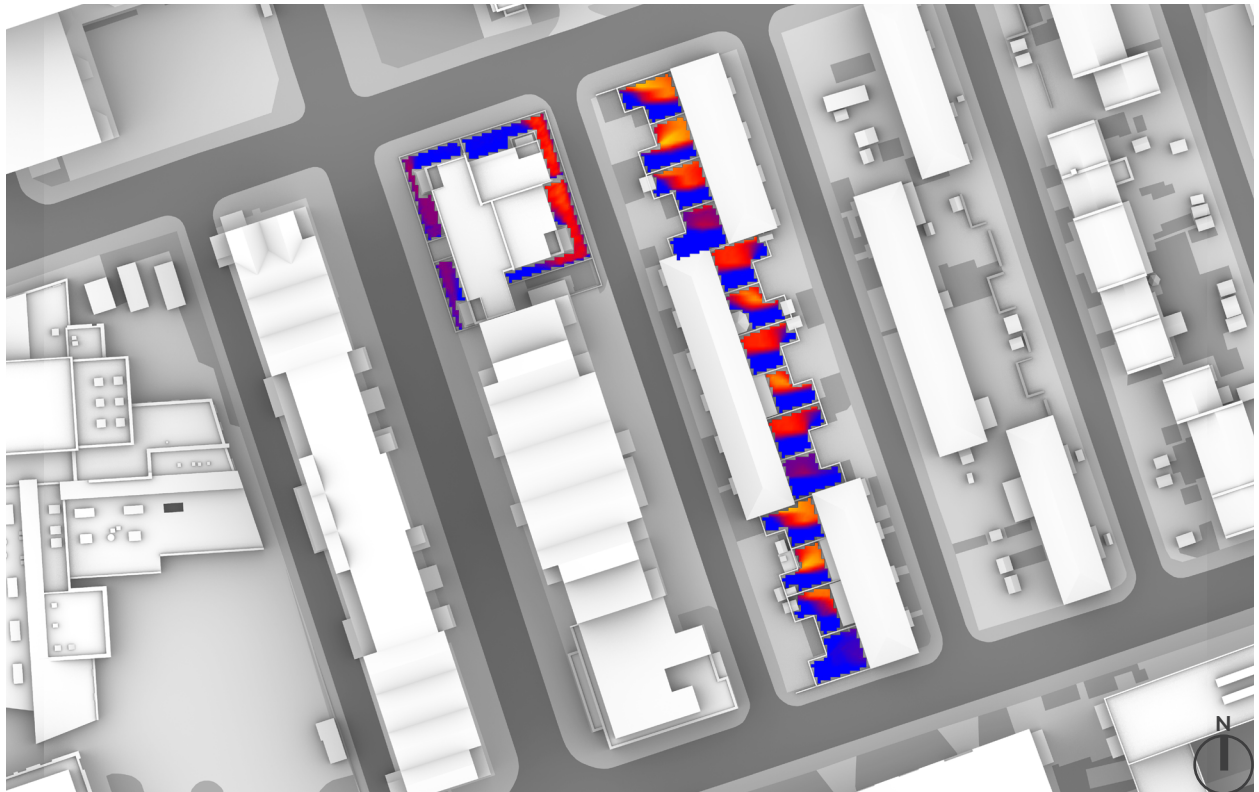

OVERSHADOWING ASSESSMENT - BASELINE - AREAS 47-64
SUN EXPOSURE ON GROUND - 21ST MARCH (SPRING EQUINOX)

SUN EXPOSURE
TOTAL HOURS

21ST MARCH
(SPRING EQUINOX)

LONDON

Latitude: 51.4
 Longitude: 0.0
 Sunrise: 06:02 GMT
 Sunset: 18:14 GMT

OVERSHADOWING ASSESSMENT - BASELINE - AREAS 47-64
 SUN EXPOSURE ON GROUND - 21ST JUNE (SUMMER SOLSTICE)

SUN EXPOSURE
 TOTAL HOURS

21st JUNE
 (SUMMER SOLSTICE)

LONDON

Latitude: 51.4
 Longitude: 0.0
 Sunrise: 04:43 BMT
 Sunset: 21:21 BMT

21st MARCH
 (SPRING EQUINOX)

LONDON

Latitude: 51.4
 Longitude: 0.0
 Sunrise: 06:02 GMT
 Sunset: 18:14 GMT

Total Available Sunlight:
 12hrs 12mins