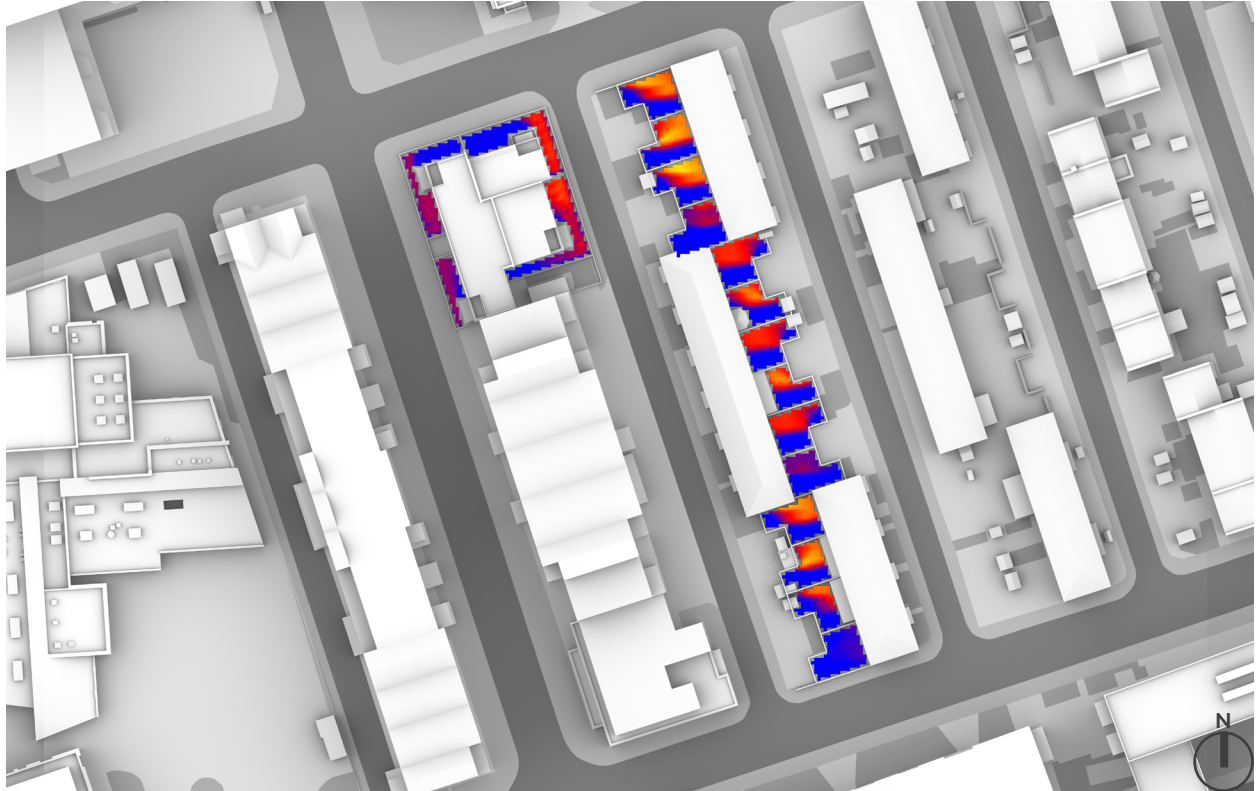

OVERSHADOWING ASSESSMENT - CONSENTED - AREAS 47-64
SUN EXPOSURE ON GROUND - 21ST MARCH (SPRING EQUINOX)