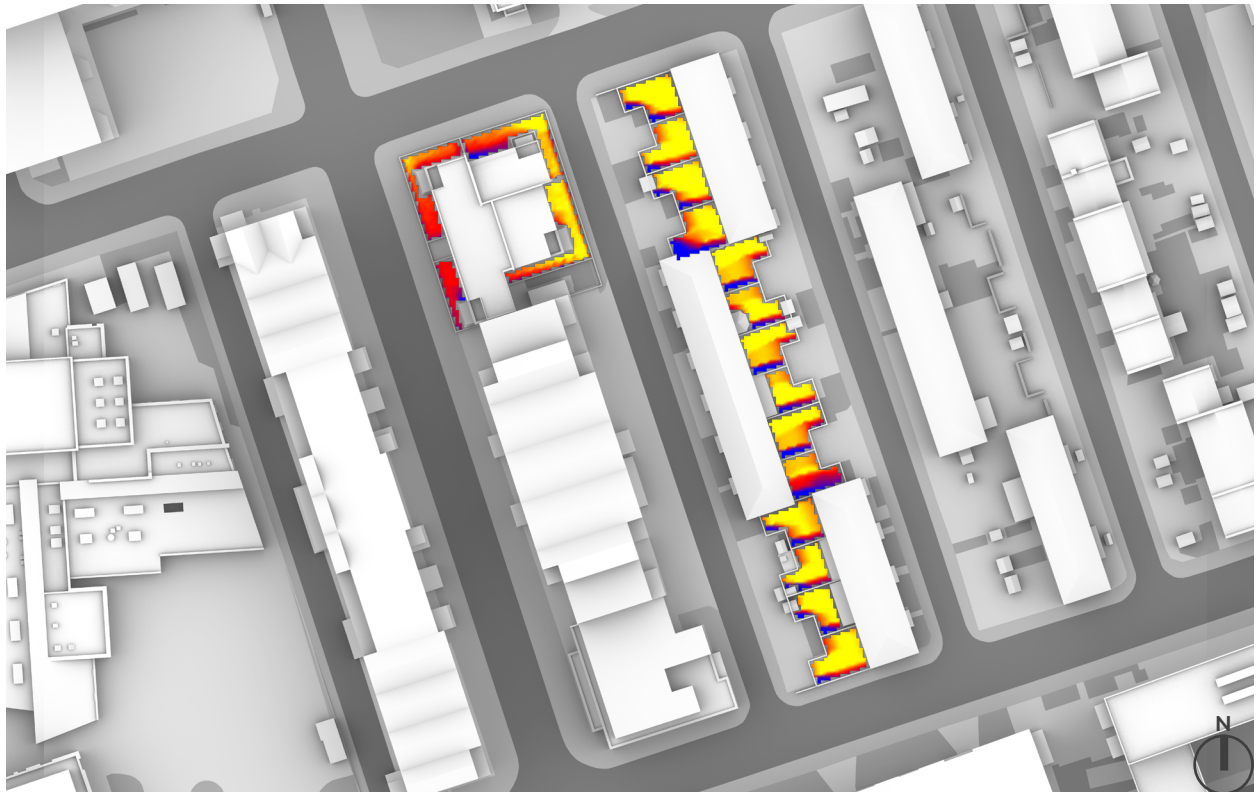

OVERSHADOWING ASSESSMENT - BASELINE - AREAS 47-64
 SUN EXPOSURE ON GROUND - 21ST JUNE (SUMMER SOLSTICE)

SUN EXPOSURE
 TOTAL HOURS

21st JUNE
 (SUMMER SOLSTICE)

LONDON

Latitude: 51.4
 Longitude: 0.0
 Sunrise: 04:43 BMT
 Sunset: 21:21 BMT

Total Available Sunlight:
 16hrs 38mins

OVERSHADOWING ASSESSMENT - CONSENTED - AREAS 47-64
SUN EXPOSURE ON GROUND - 21ST JUNE (SUMMER SOLSTICE)

OVERSHADOWING ASSESSMENT - MAX PARAMETER - AREAS 47-64
SUN EXPOSURE ON GROUND - 21ST JUNE (SUMMER SOLSTICE)