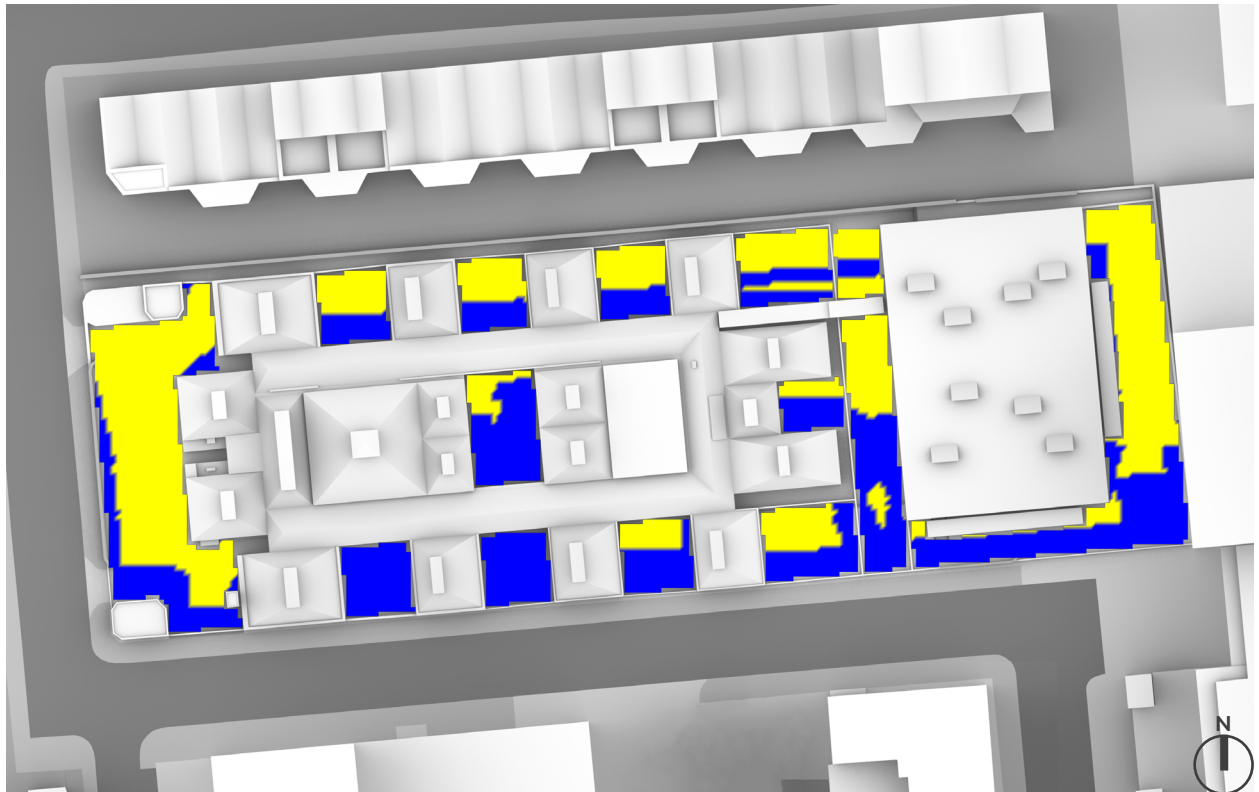

OVERSHADOWING ASSESSMENT - MAX PARAMETER - AREAS 65-78
SUN HOURS ON GROUND - BRE TEST