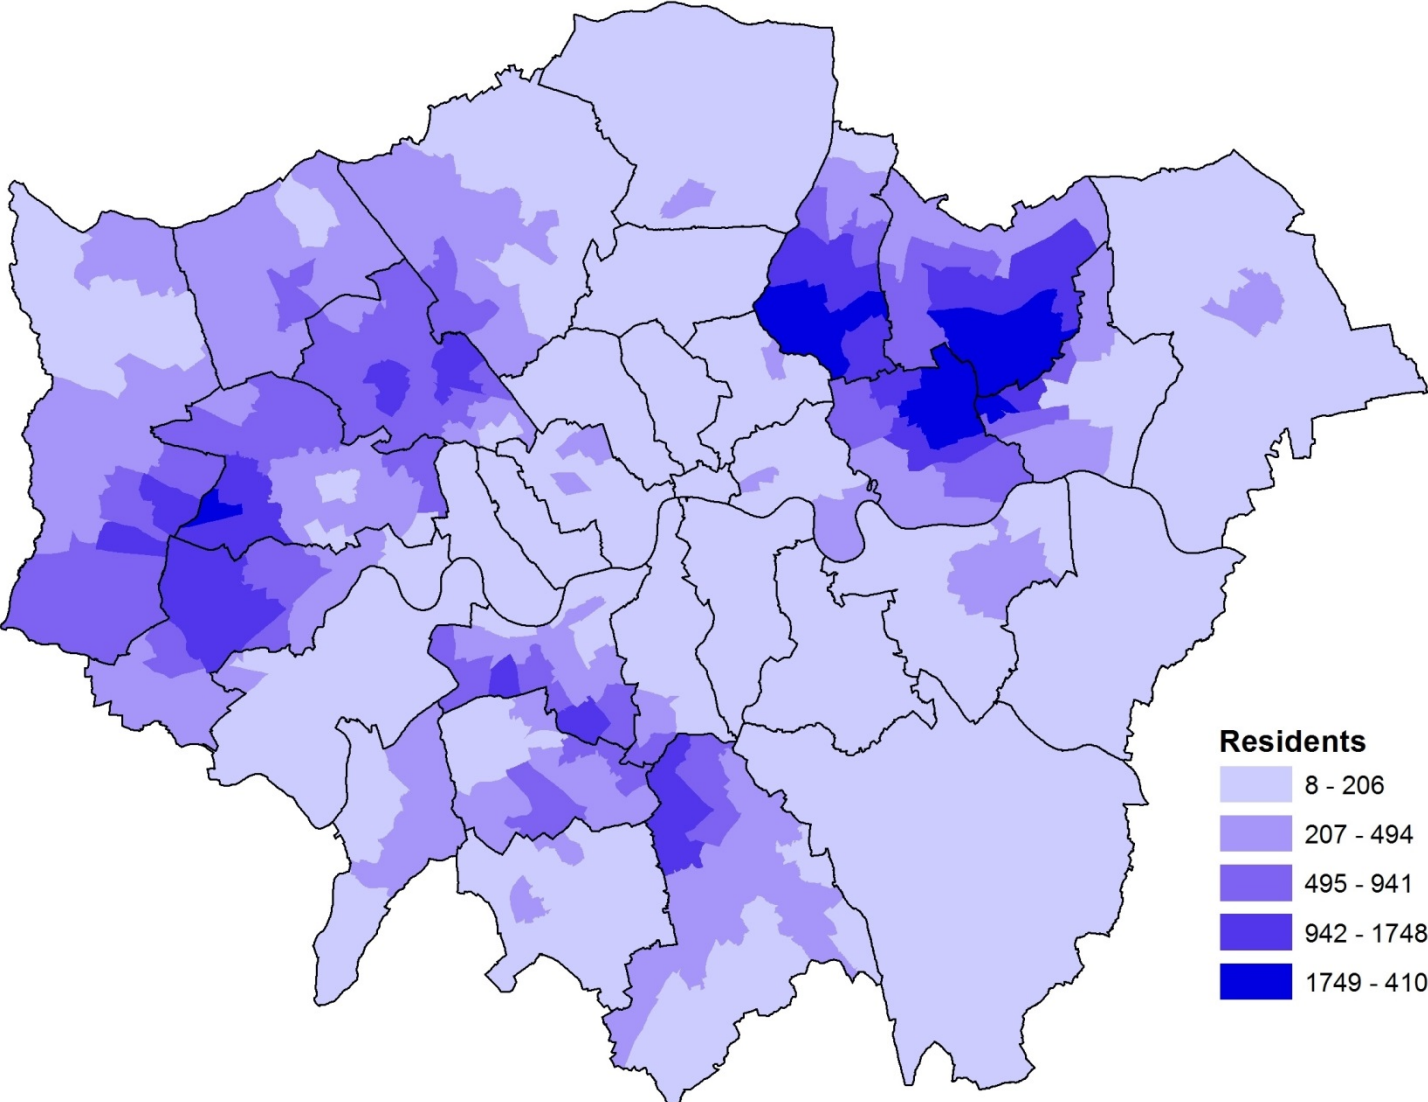

Table: Ethnic group populations, London 2001 & 2011

	Population			Proportion of London Total			London Population as % of England & Wales Total		
	2001	2011	Change	2001	2011	Change	2001	2011	Change
White British	4,287,900	3,669,300	-618,600	60	45	-15	10	8	-2
White Irish	220,500	176,000	-44,500	3	2	-1	35	33	-2
Gypsy or Irish Traveller	-	8,200	-	-	0	-	-	14	-
Other White	594,900	1,034,000	439,100	8	13	5	45	42	-3
White & Black Caribbean	70,900	119,400	48,500	1	1	0	31	28	-3
White & Black African	34,200	65,500	31,300	0	1	1	45	39	-6
White & Asian	59,900	101,500	41,600	1	1	0	33	30	-3
Other Mixed	61,100	118,900	57,800	1	1	0	40	41	1
Indian	437,000	542,900	105,900	6	7	1	42	38	-4
Pakistani	142,700	223,800	81,100	2	3	1	20	20	0
Bangladeshi	153,900	222,100	68,200	2	3	1	56	50	-6
Chinese	133,100	124,300	-8,800	2	2	0	56	32	-24
Other Asian	343,600	398,500	54,900	5	5	0	61	48	-13
African	378,900	573,900	195,000	5	7	2	80	58	-22
Caribbean	60,300	344,600	284,300	1	4	3	63	58	-5
Other Black	80,200	170,100	89,900	1	2	1	36	61	25
Arab	-	106,000	-	-	1	-	-	46	-
Any other ethnic group	113,000	175,000	62,000	2	2	0	53	53	0
London Total	7,172,100	8,173,900	1,001,900	-	-	-	14	15	1

White British

White Irish

Gypsy & Irish Traveller

White Other

Mixed: White & Black Caribbean

Mixed: White & Black African

Mixed: White & Asian

Other Mixed

Indian

Pakistani

Bangladeshi

Chinese

Other Asian

Black African

Black Caribbean

Other Black