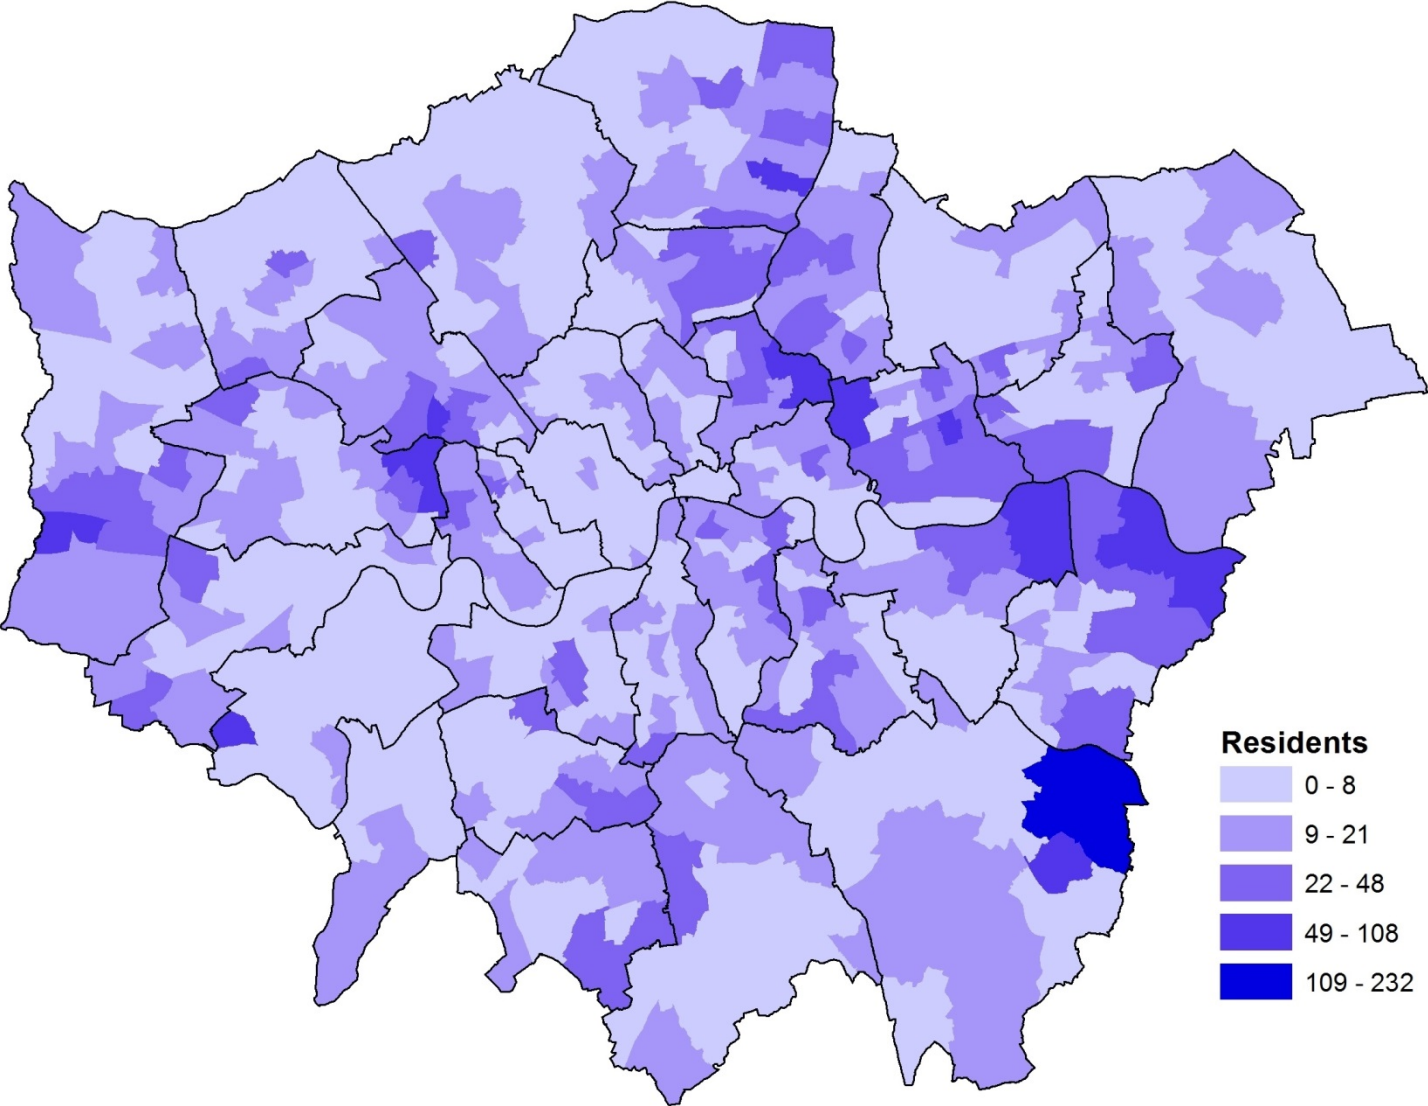

Contents

White British	3
White Irish.....	4
Gypsy & Irish Traveller.....	5
White Other	6
Mixed: White & Black Caribbean	7
Mixed: White & Black African.....	8
Mixed: White & Asian.....	9
Other Mixed.....	10
Indian.....	11
Pakistani	12
Bangladeshi.....	13
Chinese	14
Other Asian	15
Black African	16
Black Caribbean	17
Other Black	18
Arab	19
Any Other Ethnicity.....	20

Table: Ethnic group populations, London 2001 & 2011

	Population			Proportion of London Total			London Population as % of England & Wales Total		
	2001	2011	Change	2001	2011	Change	2001	2011	Change
White British	4,287,900	3,669,300	-618,600	60	45	-15	10	8	-2
White Irish	220,500	176,000	-44,500	3	2	-1	35	33	-2
Gypsy or Irish Traveller	-	8,200	-	-	0	-	-	14	-
Other White	594,900	1,034,000	439,100	8	13	5	45	42	-3
White & Black Caribbean	70,900	119,400	48,500	1	1	0	31	28	-3
White & Black African	34,200	65,500	31,300	0	1	1	45	39	-6
White & Asian	59,900	101,500	41,600	1	1	0	33	30	-3
Other Mixed	61,100	118,900	57,800	1	1	0	40	41	1
Indian	437,000	542,900	105,900	6	7	1	42	38	-4
Pakistani	142,700	223,800	81,100	2	3	1	20	20	0
Bangladeshi	153,900	222,100	68,200	2	3	1	56	50	-6
Chinese	133,100	124,300	-8,800	2	2	0	56	32	-24
Other Asian	343,600	398,500	54,900	5	5	0	61	48	-13
African	378,900	573,900	195,000	5	7	2	80	58	-22
Caribbean	60,300	344,600	284,300	1	4	3	63	58	-5
Other Black	80,200	170,100	89,900	1	2	1	36	61	25
Arab	-	106,000	-	-	1	-	-	46	-
Any other ethnic group	113,000	175,000	62,000	2	2	0	53	53	0
London Total	7,172,100	8,173,900	1,001,900	-	-	-	14	15	1

White British

White Irish

Gypsy & Irish Traveller

White Other

Mixed: White & Black Caribbean

Mixed: White & Black African

Mixed: White & Asian

Other Mixed

Indian

Pakistani

Bangladeshi

Chinese

Other Asian

Black African

Black Caribbean

Other Black