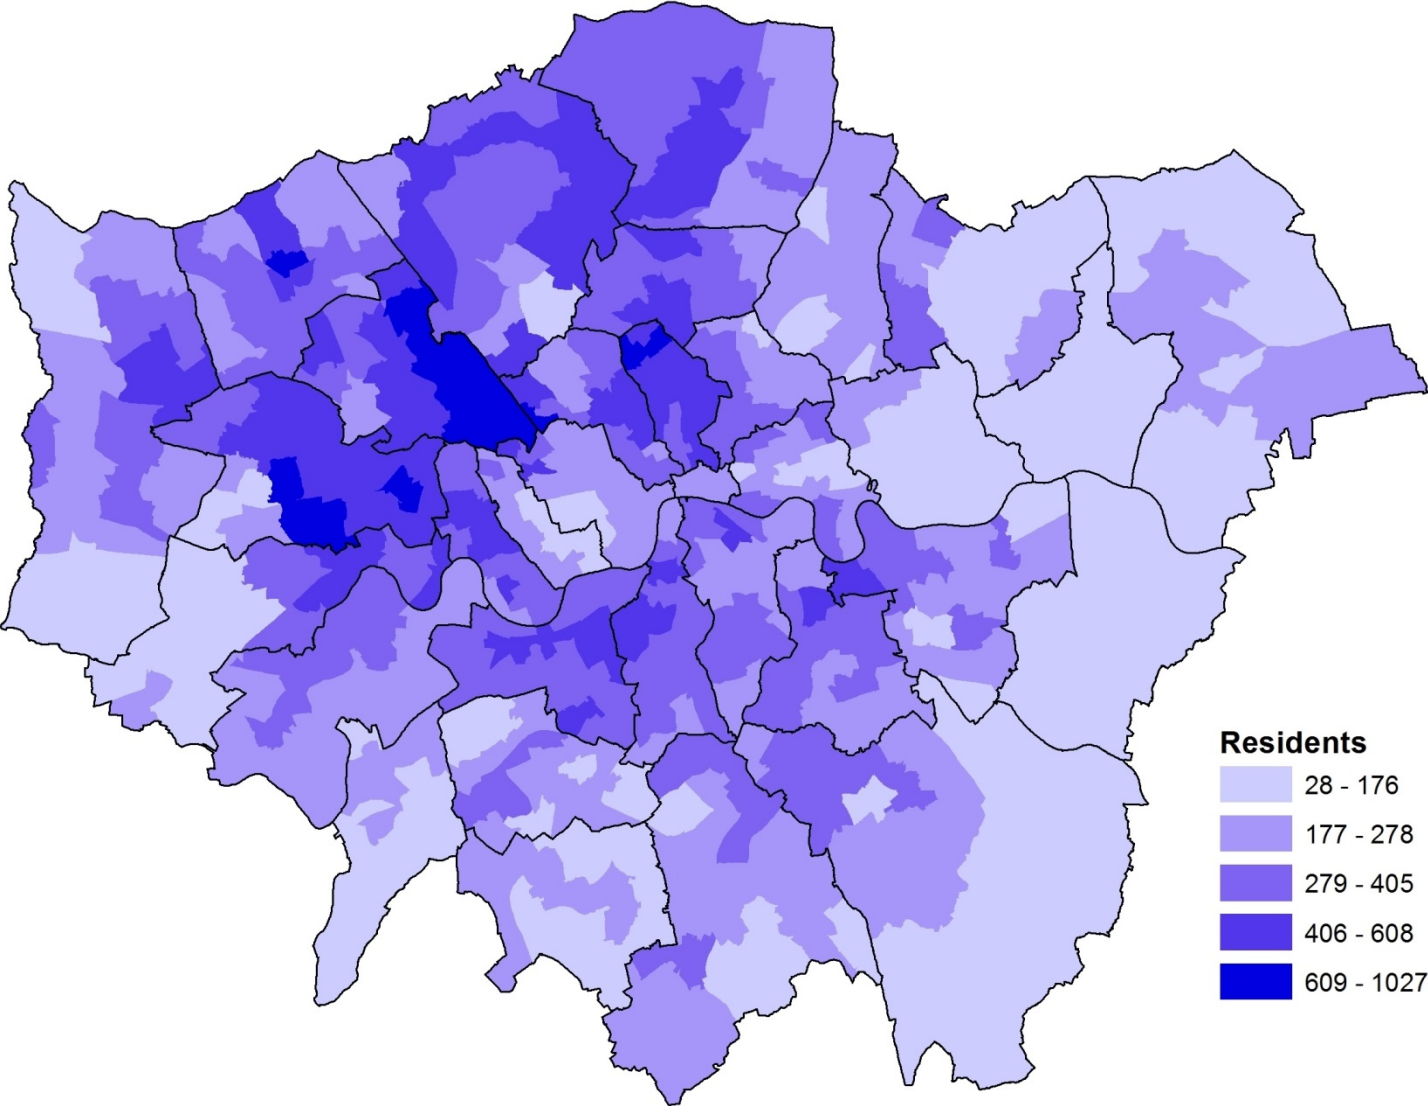

Contents

White British	3
White Irish.....	4
Gypsy & Irish Traveller.....	5
White Other	6
Mixed: White & Black Caribbean	7
Mixed: White & Black African.....	8
Mixed: White & Asian.....	9
Other Mixed.....	10
Indian.....	11
Pakistani	12
Bangladeshi.....	13
Chinese	14
Other Asian	15
Black African	16
Black Caribbean	17
Other Black	18
Arab	19
Any Other Ethnicity.....	20

Table: Ethnic group populations, London 2001 & 2011

	Population			Proportion of London Total			London Population as % of England & Wales Total		
	2001	2011	Change	2001	2011	Change	2001	2011	Change
White British	4,287,900	3,669,300	-618,600	60	45	-15	10	8	-2
White Irish	220,500	176,000	-44,500	3	2	-1	35	33	-2
Gypsy or Irish Traveller	-	8,200	-	-	0	-	-	14	-
Other White	594,900	1,034,000	439,100	8	13	5	45	42	-3
White & Black Caribbean	70,900	119,400	48,500	1	1	0	31	28	-3
White & Black African	34,200	65,500	31,300	0	1	1	45	39	-6
White & Asian	59,900	101,500	41,600	1	1	0	33	30	-3
Other Mixed	61,100	118,900	57,800	1	1	0	40	41	1
Indian	437,000	542,900	105,900	6	7	1	42	38	-4
Pakistani	142,700	223,800	81,100	2	3	1	20	20	0
Bangladeshi	153,900	222,100	68,200	2	3	1	56	50	-6
Chinese	133,100	124,300	-8,800	2	2	0	56	32	-24
Other Asian	343,600	398,500	54,900	5	5	0	61	48	-13
African	378,900	573,900	195,000	5	7	2	80	58	-22
Caribbean	60,300	344,600	284,300	1	4	3	63	58	-5
Other Black	80,200	170,100	89,900	1	2	1	36	61	25
Arab	-	106,000	-	-	1	-	-	46	-
Any other ethnic group	113,000	175,000	62,000	2	2	0	53	53	0
London Total	7,172,100	8,173,900	1,001,900	-	-	-	14	15	1

White British

White Irish

Gypsy & Irish Traveller

White Other

Mixed: White & Black Caribbean

Mixed: White & Black African

Mixed: White & Asian

Other Mixed

Indian

Pakistani

Bangladeshi

Chinese

Other Asian

Black African

Black Caribbean

Other Black