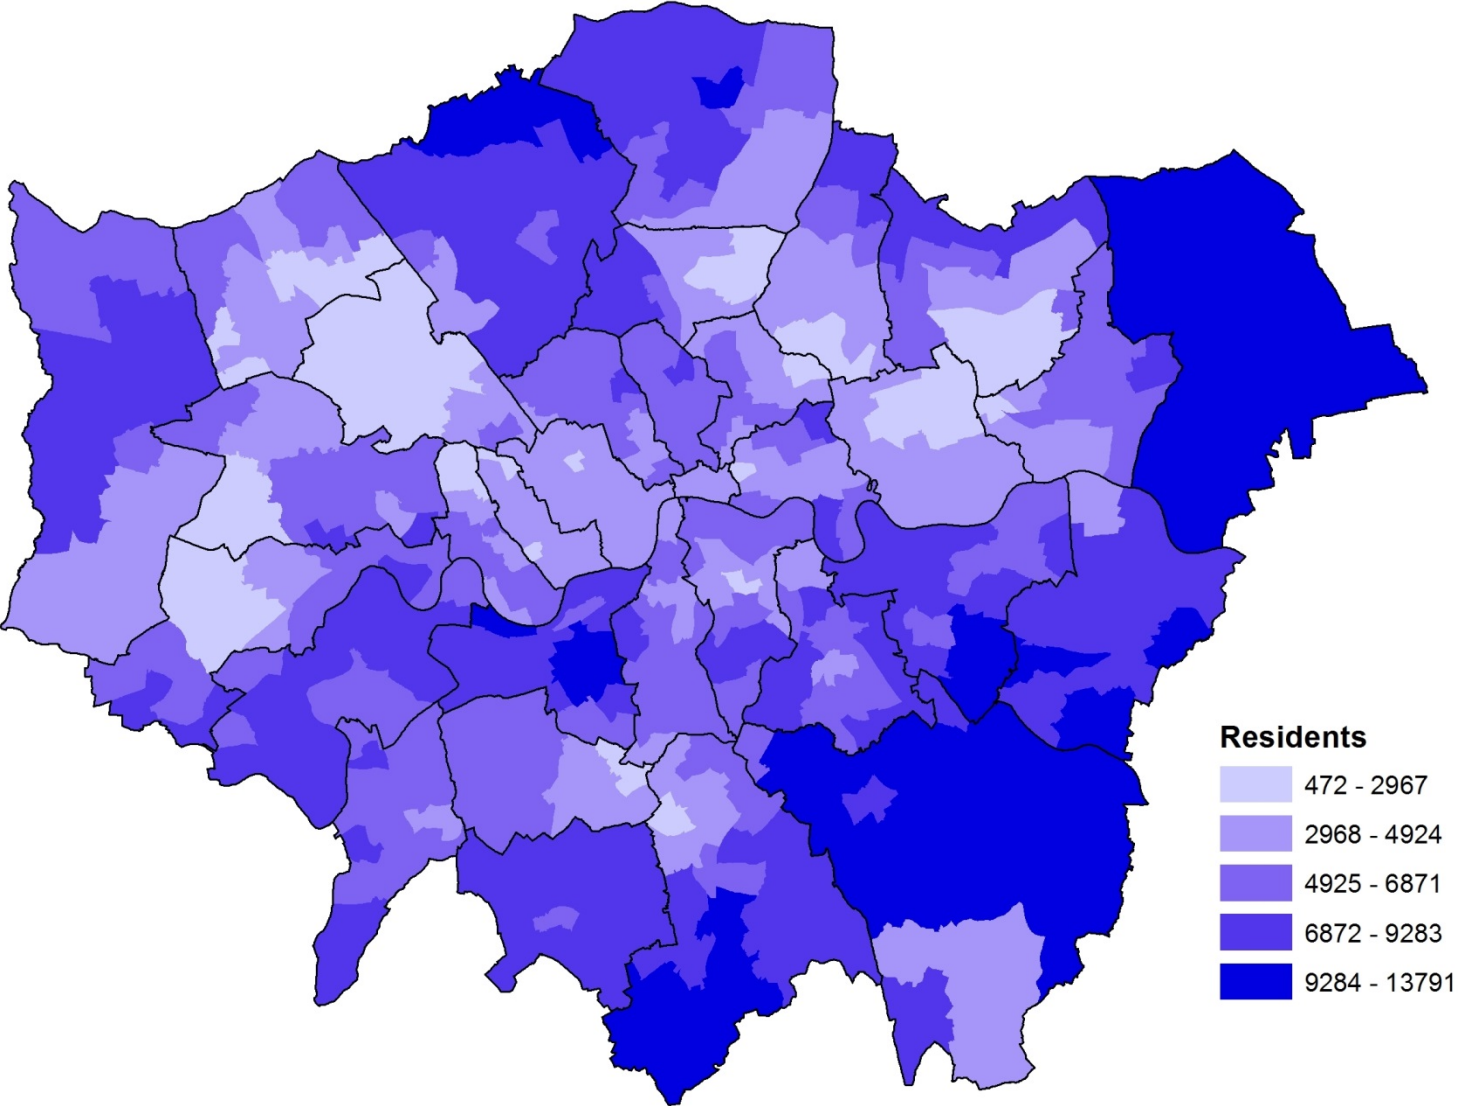

White British