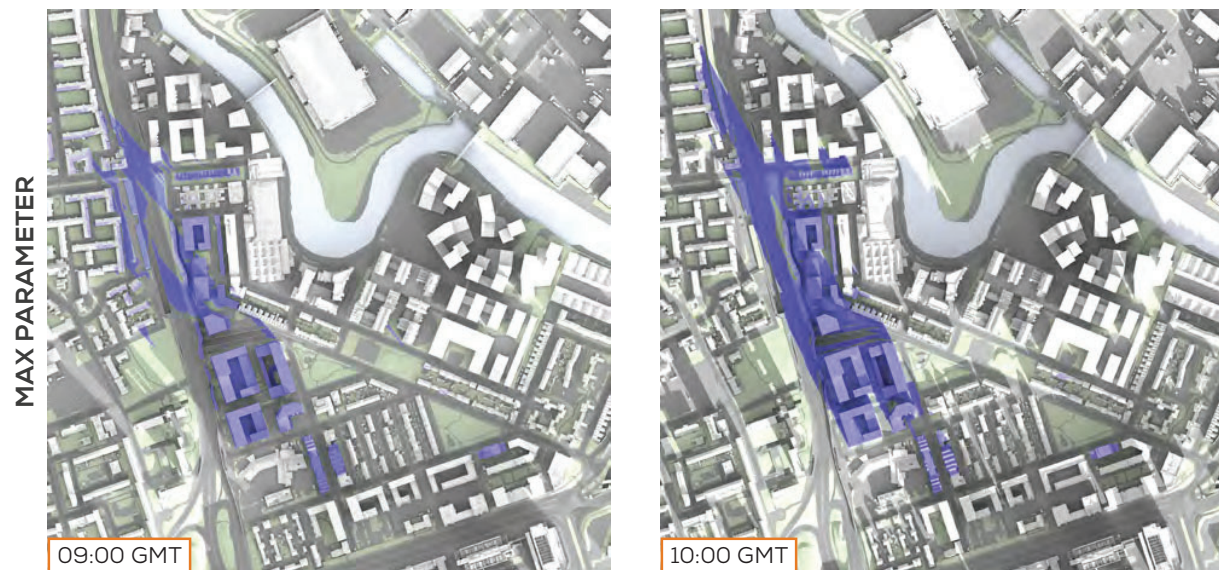

TRANSIENT OVERSHADOWING ASSESSMENT
21ST DECEMBER (13:00 - 15:00 GMT)

ASSESSED AREAS OVERVIEW