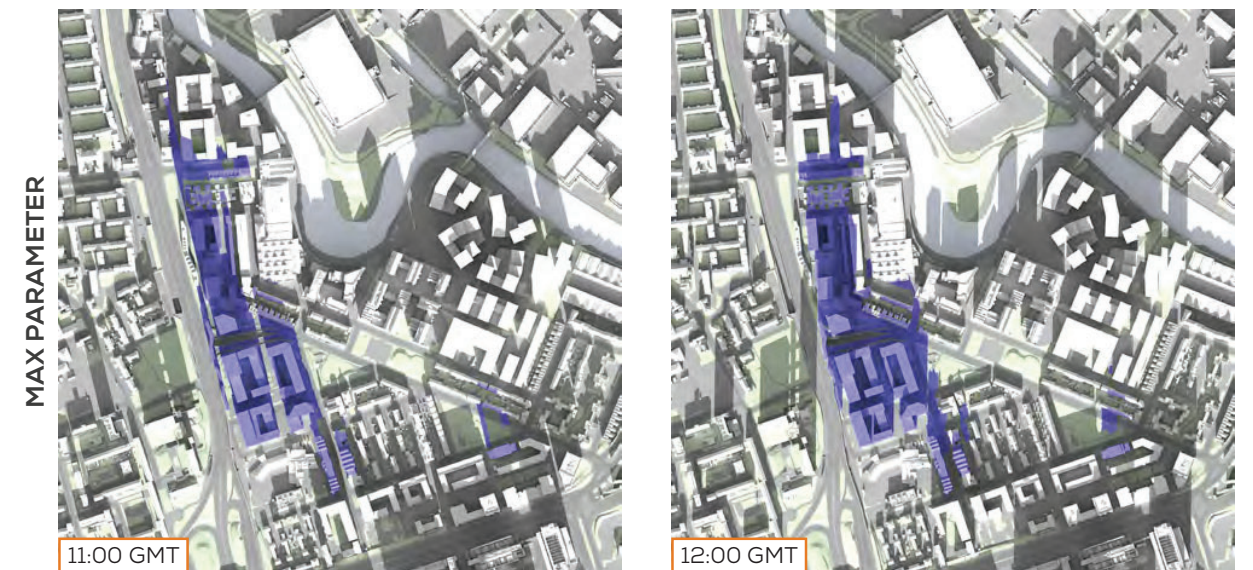

TRANSIENT OVERSHADOWING ASSESSMENT
21ST DECEMBER (13:00 - 15:00 GMT)

ASSESSED AREAS OVERVIEW