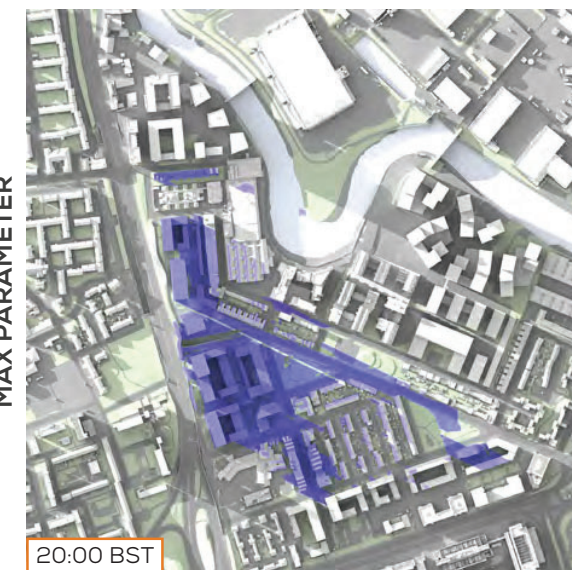

TRANSIENT OVERSHADOWING ASSESSMENT
21ST JUNE (18:00 - 20:00 BST)