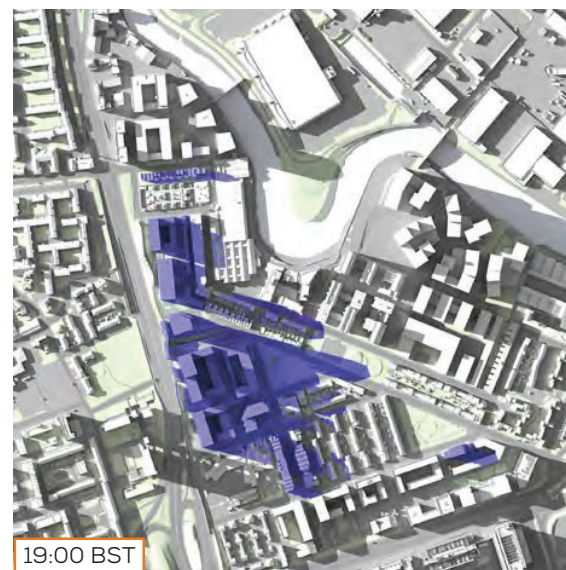

TRANSIENT OVERSHADOWING ASSESSMENT
21ST JUNE (18:00 - 20:00 BST)