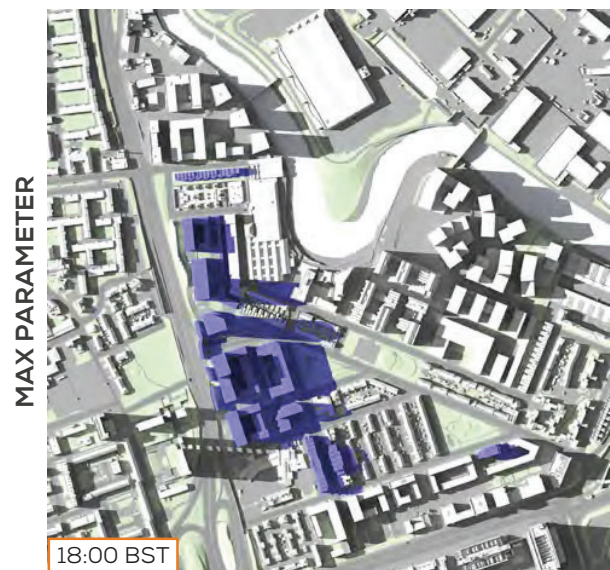

TRANSIENT OVERSHADOWING ASSESSMENT
21ST JUNE (18:00 - 20:00 BST)