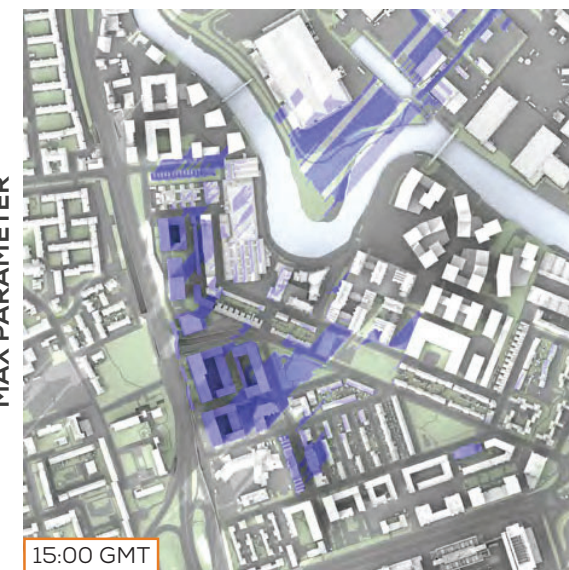

TRANSIENT OVERSHADOWING ASSESSMENT
21ST DECEMBER (13:00 - 15:00 GMT)

ASSESSED AREAS OVERVIEW