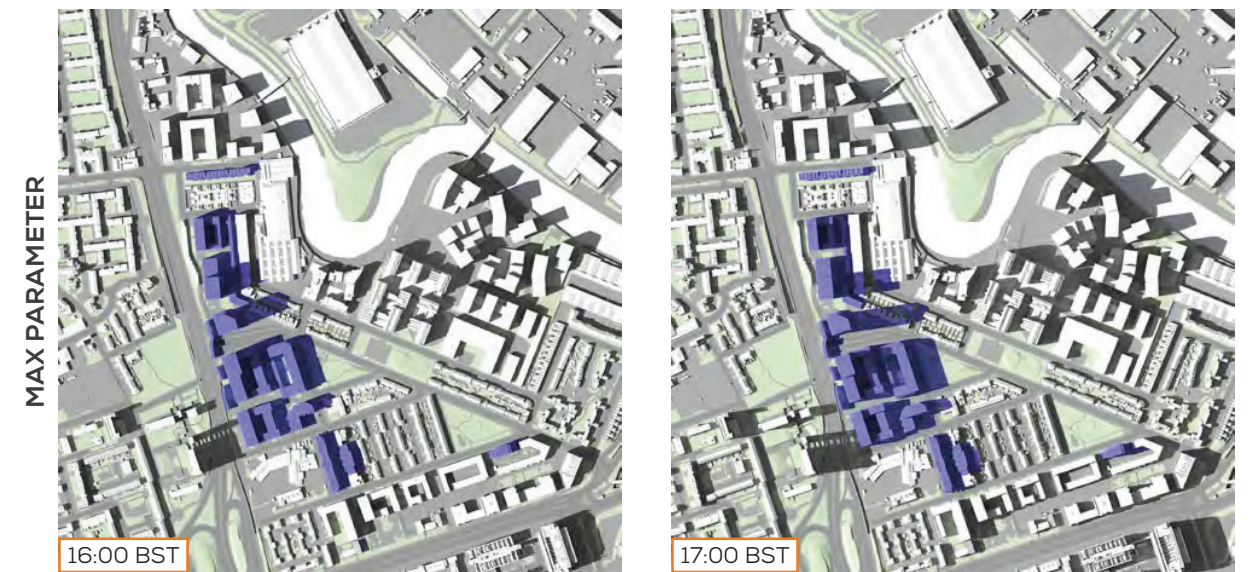

TRANSIENT OVERSHADOWING ASSESSMENT
21ST JUNE (14:00 - 17:00 BST)