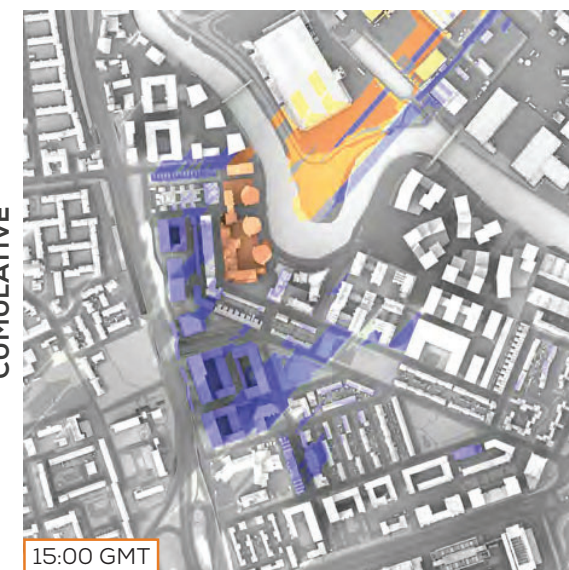

TRANSIENT OVERSHADOWING ASSESSMENT
21ST DECEMBER (13:00 - 15:00 GMT)

ASSESSED AREAS OVERVIEW