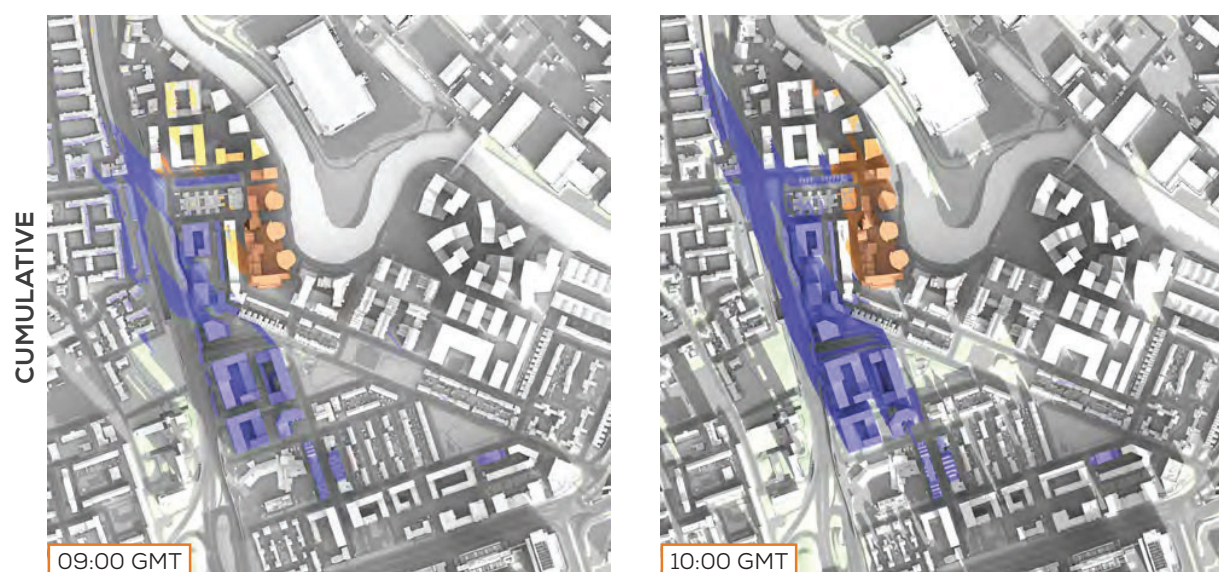

TRANSIENT OVERSHADOWING ASSESSMENT
21ST DECEMBER (13:00 - 15:00 GMT)

ASSESSED AREAS OVERVIEW