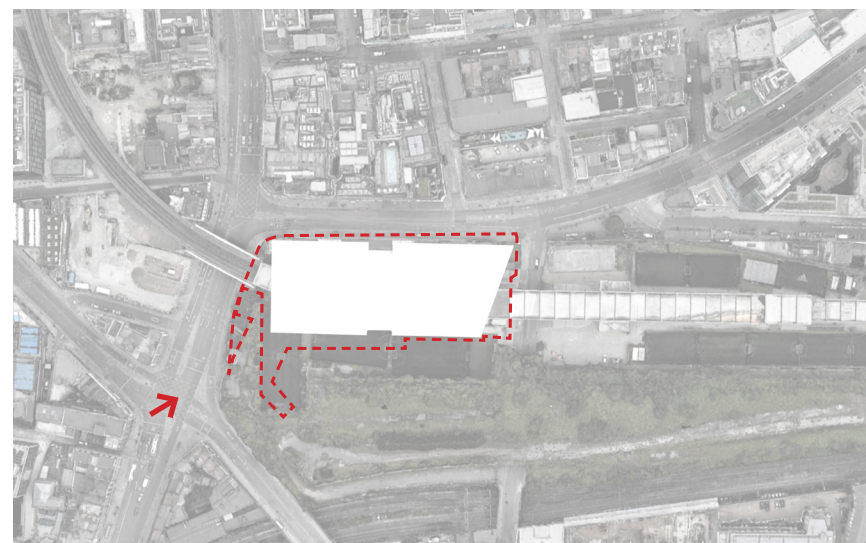

BISHOPSGATE GOODSYARD PLOT 1 RMA

5.19 RETAIL FRONTAGE PRECEDENT

INTRODUCTION

THE BRIEF

SITE ANALYSIS

CONSTRAINTS

DESIGN APPROACH

CONSULTANTS

ACCESSIBILITY

CRIME REDUCTION

SUMMARY

BISHOPSGATE GOODSYARD PLOT 1 RMA

5.20 VISUALISATIONS

BISHOPSGATE GOODSYARD PLOT 1 RMA

5.21 VISUALISATION 01

Street level view from the corner of Great Eastern Street and Shoreditch High Street